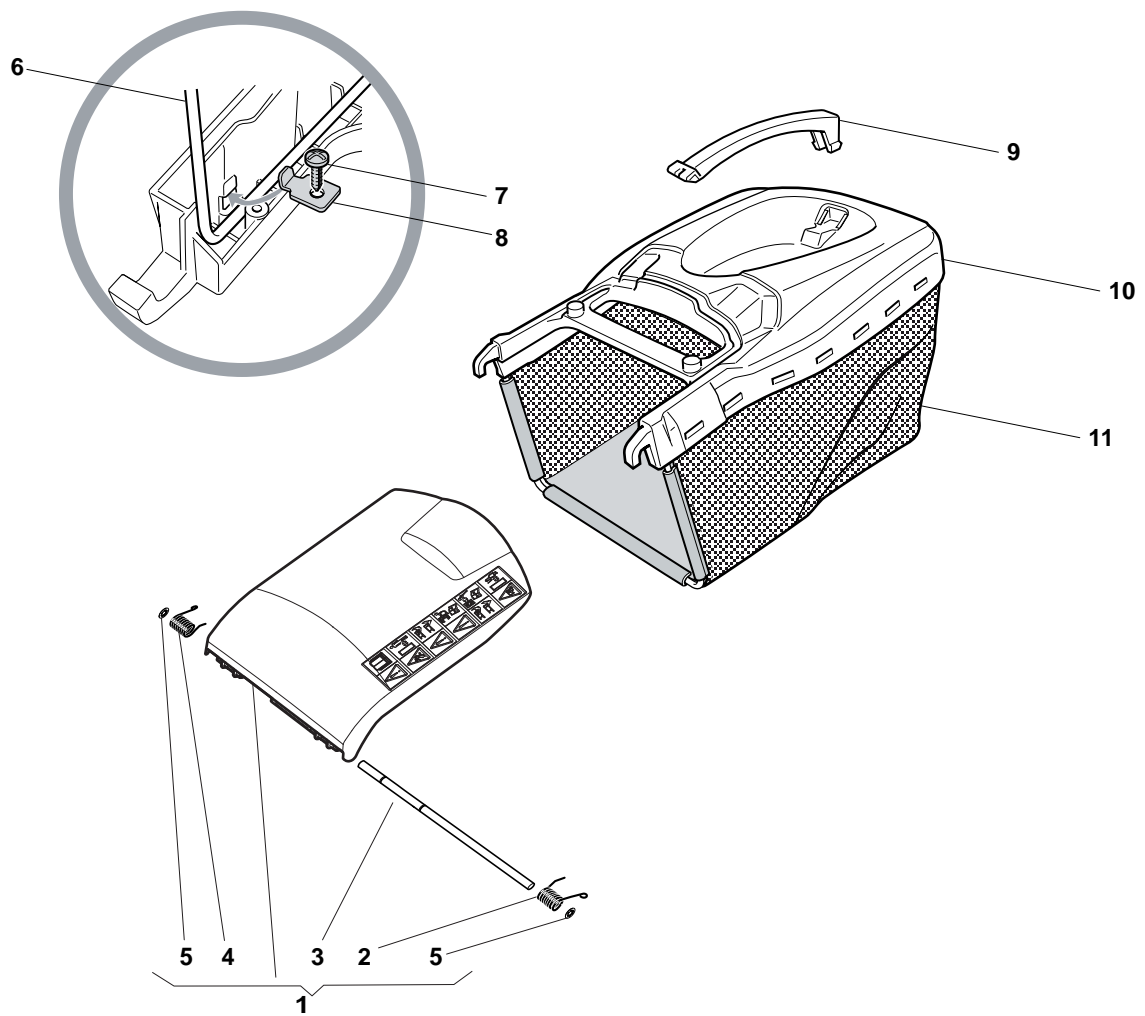

POSITION	PART No.	Q.Ty	DESCRIPTION	NOTES
1	381006670/2	1	Handgrip	
2	381003349/0	1	Lever, Driving	
3	381003344/0	1	Lever, Engine Brake	
4	381005149/0	1	Bracket, R	
5	381005151/0	1	Bracket, L	
7	381006773/0	2	Handle Black	
8	122430309/0	1	Spring	
9	112154330/0	2	Nut	
10	112735662/1	4	Screw	
11	322041967/0	4	Bush	
12	112154510/0	3	Nut	
13	112728721/0	2	Screw	
14	112727786/0	1	Screw	
15	381030093/0	1	Cable, Rear Drive	
16	181030074/0	1	Cable, Thread Engine Brake	
17	181005520/1	1	Throttle Cable	
18	322806644/0	1	Protection	
19	112727812/0	2	Screw	
20	112523000/1	2	Washer	
21	322488301/0	1	Support , R	
22	322488303/0	1	Support, L	
23	112154220/0	2	Nut	
24	322399835/0	2	Knob	
25	381003253/0	2	Handle	
26	322680017/0	2	Support	
27	112155000/0	1	Nut	
28	125038002/1	1	Bush	
29	322192156/0	1	Fair Led	
30	112760605/0	1	Screw	

POSITION	PART No.	Q.Ty	DESCRIPTION	NOTES
1	112608600/0	2	Seeger	
2	119216035/0	2	Bearing	
3	122753000/0	2	Pin	
5	181003076/1	1	Gear Box G.T. Cone Clutch	
6	122601904/0	1	Pulley	
7	112645705/0	1	Pin	
8	122033283/0	1	Adjustment Rod	
9	135063902/0	1	Belt	
11	122041957/1	1	Bush	
12	122450063/0	1	Spring	
13	322680009/0	1	Washer	
14	112154510/0	1	Nut	
15	122110230/0	1	Cap	

POSITION	PART No.	Q.Ty	DESCRIPTION	NOTES
1	119216035/0	8	Bearing	
2	381007416/2	4	Wheel Ø 200	
3	322110492/0	2	Hub Cap Grey	
4	381007417/2	2	Wheel Ø 280	
5	322110560/0	2	Hub Cap Grey	

POSITION	PART No.	Q.Ty	DESCRIPTION	NOTES
1	112735108/1	3	Screw	
2	122465607/3	1	Hub With Pulley, Crankshaft Ø 22.2	
3	181004398/0	1	Blade Winged	
4	122160400/0	1	Elastic Washer	
5	112523080/0	1	Washer	
6	112735698/0	1	Screw	
7	112139100/0	1	Feather, Crankshaft Ø 22.2	