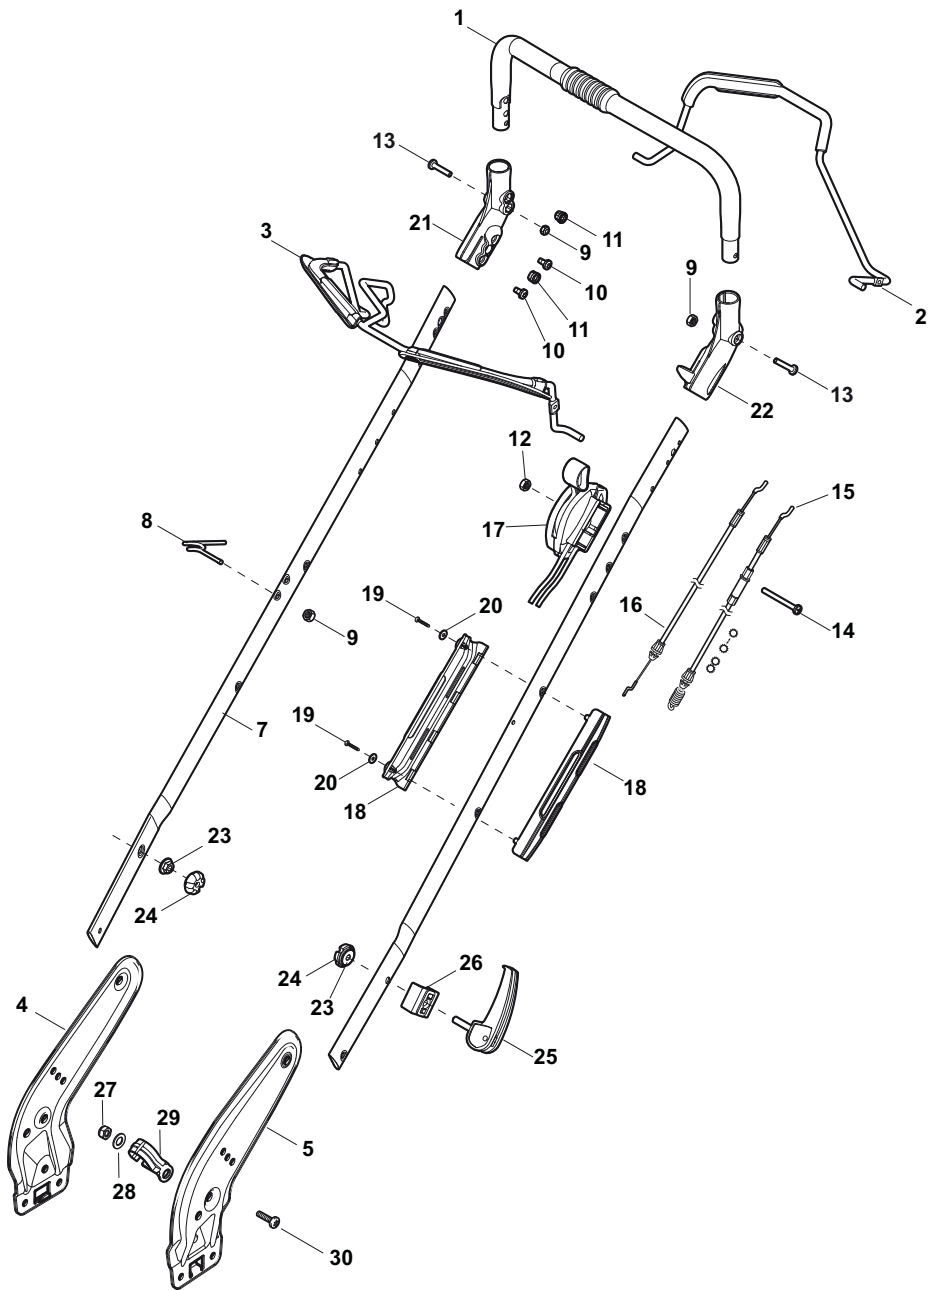

POSITION	PART No.	Q.Ty	DESCRIPTION	NOTES
1	322291150/0	1	Rubber Insert	
2	322060197/3	1	Protection, Belt	
3	112728530/0	3	Screw	
4	122140222/0	1	Deflector	

POSITION	PART No.	Q.Ty	DESCRIPTION	NOTES
1	322500103/0	1	Front Combi	
2	112523000/1	2	Washer	
3	112728124/0	2	Screw	
5	322226152/0	1	Mask, Black	
6	112727799/0	2	Screw	
7	322393639/0	1	Handle, Yellow	
8	112154510/0	2	Nut	

POSITION	PART No.	Q.Ty	DESCRIPTION	NOTES
1	381006670/2	1	Handgrip	
2	381003349/0	1	Lever, Driving	
3	381003344/0	1	Lever, Engine Brake	
4	381005149/0	1	Bracket, R	
5	381005151/0	1	Bracket, L	
7	381006773/0	2	Handle Black	
8	122430309/0	1	Spring	
9	112154330/0	2	Nut	
10	112735662/1	4	Screw	
11	322041967/0	4	Bush	
12	112154510/0	3	Nut	
13	112728721/0	2	Screw	
14	112727786/0	1	Screw	
15	381030093/0	1	Cable, Rear Drive	
16	181030074/0	1	Cable, Thread Engine Brake	
17	181005520/1	1	Throttle Cable	
18	322806644/0	1	Protection	
19	112727812/0	2	Screw	
20	112523000/1	2	Washer	
21	322488301/0	1	Support , R	
22	322488303/0	1	Support, L	
23	112154220/0	2	Nut	
24	322399835/0	2	Knob	
25	381003253/0	2	Handle	
26	322680017/0	2	Support	
27	112155000/0	1	Nut	
28	125038002/1	1	Bush	
29	322192156/0	1	Fair Led	
30	112760605/0	1	Screw	

POSITION	PART No.	Q.Ty	DESCRIPTION	NOTES
1	119216035/0	8	Bearing	
2	381007416/2	4	Wheel Ø 200	
3	322110492/0	2	Hub Cap Grey	
4	381007417/2	2	Wheel Ø 280	
5	322110560/0	2	Hub Cap Grey	

POSITION	PART No.	Q.Ty	DESCRIPTION	NOTES
1	112735108/1	3	Screw	
2	122465607/3	1	Hub With Pulley, Crankshaft Ø 22.2	
3	181004398/0	1	Blade Winged	
4	122160400/0	1	Elastic Washer	
5	112523080/0	1	Washer	
6	112735698/0	1	Screw	
7	112139100/0	1	Feather, Crankshaft Ø 22.2	