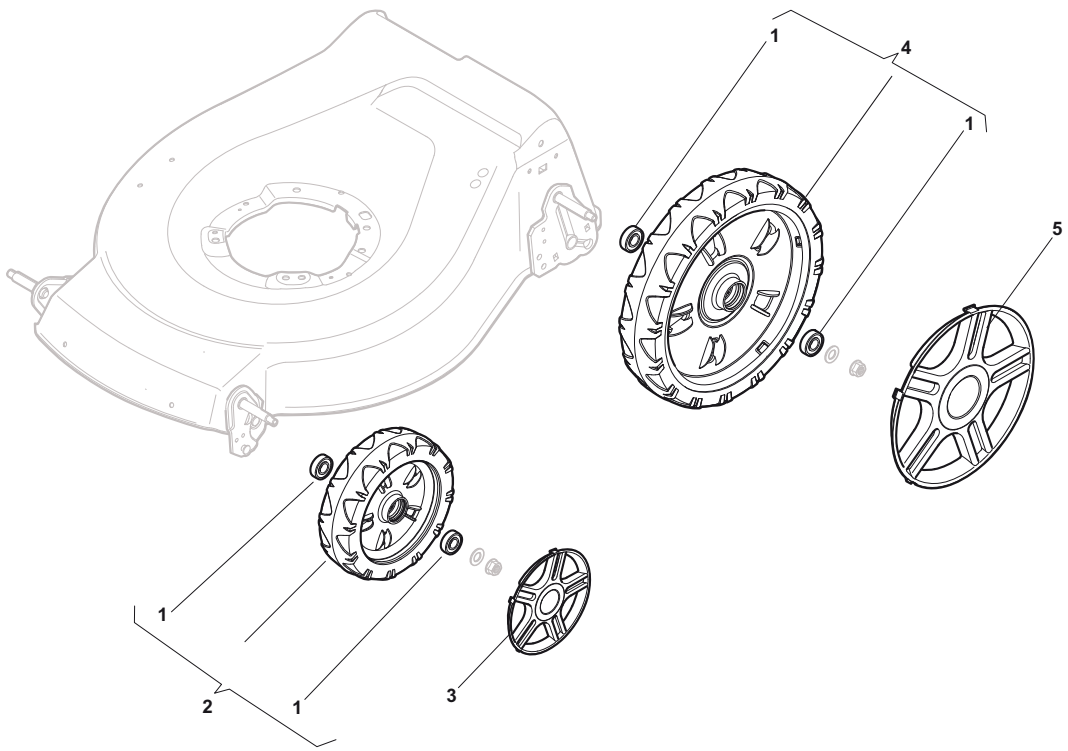

POSITION	PART No.	Q.Ty	DESCRIPTION	NOTES
1	322291150/0	1	Rubber Insert	
2	322060197/3	1	Protection, Belt	
3	112728530/0	3	Screw	
4	122140222/0	1	Deflector	

POSITION	PART No.	Q.Ty	DESCRIPTION	NOTES
1	322500103/0	1	Front Combi	
2	112523000/1	2	Washer	
3	112728124/0	2	Screw	
5	322226152/0	1	Mask, Black	
6	112727799/0	2	Screw	
7	322393639/0	1	Handle, Yellow	
8	112154510/0	2	Nut	

POSITION	PART No.	Q.Ty	DESCRIPTION	NOTES
1	381006670/2	1	Handgrip	
2	381003349/0	1	Lever, Driving	
3	381003344/0	1	Lever, Engine Brake	
4	381005149/0	1	Bracket, R	
5	381005151/0	1	Bracket, L	
7	381006773/0	2	Handle Black	
8	122430309/0	1	Spring	
9	112154330/0	2	Nut	
10	112735662/1	4	Screw	
11	322041967/0	4	Bush	
12	112154510/0	3	Nut	
13	112728721/0	2	Screw	
14	112727786/0	1	Screw	
15	381030093/0	1	Cable, Rear Drive	
16	181030074/0	1	Cable, Thread Engine Brake	
17	181005520/1	1	Throttle Cable	
18	322806644/0	1	Protection	
19	112727812/0	2	Screw	
20	112523000/1	2	Washer	
21	322488301/0	1	Support , R	
22	322488303/0	1	Support, L	
23	112154220/0	2	Nut	
24	322399835/0	2	Knob	
25	381003253/0	2	Handle	
26	322680017/0	2	Support	
27	112155000/0	1	Nut	
28	125038002/1	1	Bush	
29	322192156/0	1	Fair Led	
30	112760605/0	1	Screw	

POSITION	PART No.	Q.Ty	DESCRIPTION	NOTES
1	112608600/0	2	Seeger	
2	119216035/0	2	Bearing	
3	122753000/0	2	Pin	
5	181003076/1	1	Gear Box G.T. Cone Clutch	
6	122601904/0	1	Pulley	
7	112645705/0	1	Pin	
8	122033283/0	1	Adjustment Rod	
9	135063902/0	1	Belt	
11	122041957/1	1	Bush	
12	122450063/0	1	Spring	
13	322680009/0	1	Washer	
14	112154510/0	1	Nut	
15	122110230/0	1	Cap	