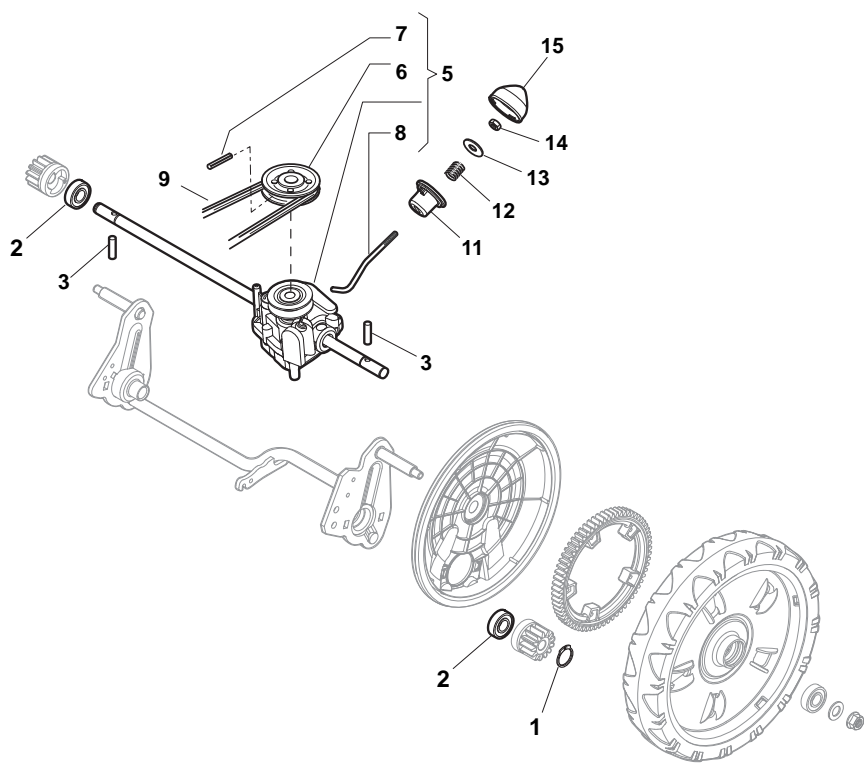

POSITION	PART No.	Q.Ty	DESCRIPTION	NOTES
1	322291150/0	1	Rubber Insert	
2	322060197/3	1	Protection, Belt	
3	112728530/0	3	Screw	
4	122140222/0	1	Deflector	

POSITION	PART No.	Q.Ty	DESCRIPTION	NOTES
1	322500103/0	1	Front Combi	
2	112523000/1	2	Washer	
3	112728124/0	2	Screw	
5	322226152/0	1	Mask, Black	
6	112727799/0	2	Screw	
7	322393639/0	1	Handle, Yellow	
8	112154510/0	2	Nut	

POSITION	PART No.	Q.Ty	DESCRIPTION	NOTES
1	112608600/0	2	Seeger	
2	119216035/0	2	Bearing	
3	122753000/0	2	Pin	
5	181003076/1	1	Gear Box G.T. Cone Clutch	
6	122601904/0	1	Pulley	
7	112645705/0	1	Pin	
8	122033283/0	1	Adjustment Rod	
9	135063902/0	1	Belt	
11	122041957/1	1	Bush	
12	122450063/0	1	Spring	
13	322680009/0	1	Washer	
14	112154510/0	1	Nut	
15	122110230/0	1	Cap	

POSITION	PART No.	Q.Ty	DESCRIPTION	NOTES
1	119216035/0	8	Bearing	
2	381007416/2	4	Wheel Ø 200	
3	322110492/0	2	Hub Cap Grey	
4	381007417/2	2	Wheel Ø 280	
5	322110560/0	2	Hub Cap Grey	

POSITION	PART No.	Q.Ty	DESCRIPTION	NOTES
1	112735108/1	3	Screw	
2	122465607/3	1	Hub With Pulley, Crankshaft Ø 22.2	
3	181004398/0	1	Blade Winged	
4	122160400/0	1	Elastic Washer	
5	112523080/0	1	Washer	
6	112735698/0	1	Screw	
7	112139100/0	1	Feather, Crankshaft Ø 22.2	