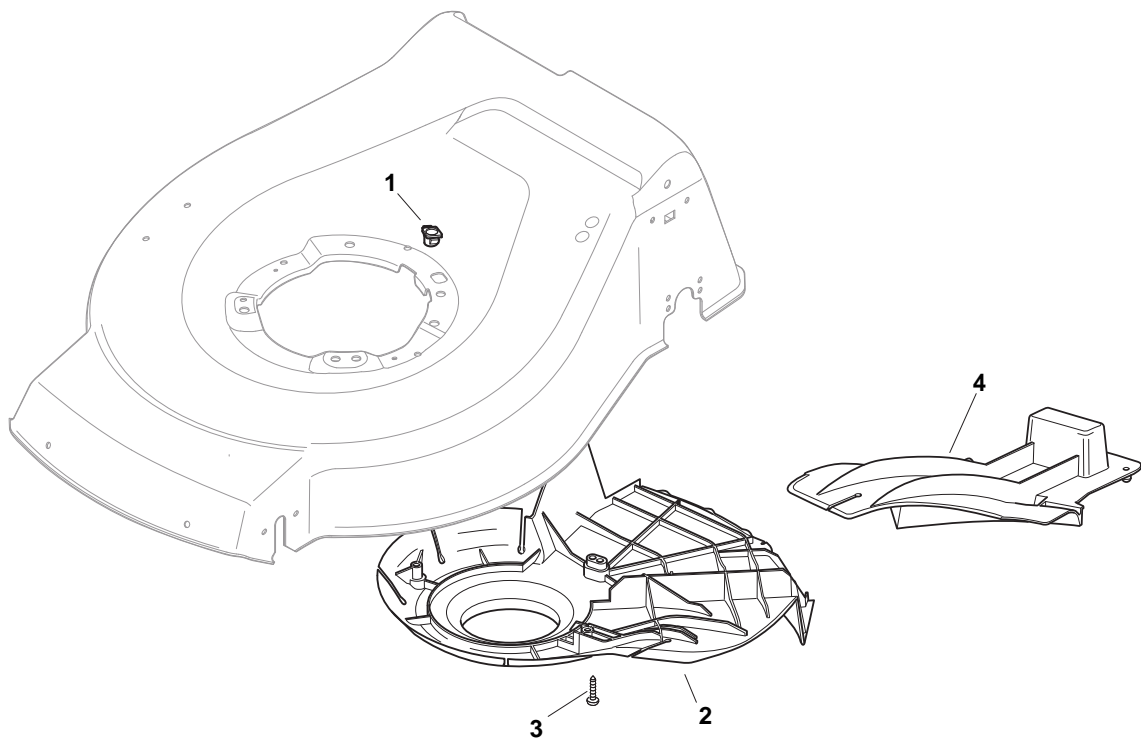

THIS INFORMATION IS NOT INTENDED FOR SALE OR RESALE, AND THIS NOTICE MUST REMAIN ON ALL COPIES.

POSITION	PART No.	Q.Ty	DESCRIPTION	NOTES
1	381004590/0	1	Deck Yellow	
2	122534131/0	1	Pin	
3	381003398/0	1	Lever, Height Adjustment	
4	112154510/0	1	Nut	
5	112788512/0	1	Screw	
6	322394503/0	1	Knob	
7	112521310/0	1	Washer	
8	112150000/0	1	Nut	
10	122943013/0	1	Screw	
11	381002032/0	1	Rod, Height Adjustment	
12	112436051/0	1	Plate	
13	112727803/0	3	Screw	
14	112154510/0	3	Nut	
15	112727801/0	1	Screw	
16	381002887/1	1	Axle, Front Wheels	
17	112154510/0	1	Nut	
18	112728450/0	1	Screw	
19	322034002/0	1	Washing Connection	
21	322600145/0	2	Protection, Wheel	
24	112521350/0	4	Washer	
25	112155000/0	4	Nut	
27	322600208/0	2	Protection, Wheel	
31	381302835/1	1	Axle, Rear Wheels	
32	122450460/0	1	Spring	
33	112728697/0	4	Screw	
34	322545152/0	2	Plate	
35	112728697/0	4	Screw	
36	322785304/1	2	Support	
37	122570134/0	1	Pinion L	
38	322120115/0	2	Ring Gear	
39	112728706/0	6	Screw	
40	122570133/0	1	Pinion R	
41	122446192/0	1	Spring	

POSITION	PART No.	Q.Ty	DESCRIPTION	NOTES
1	322291150/0	1	Rubber Insert	
2	322060197/3	1	Protection, Belt	
3	112728530/0	3	Screw	
4	122140222/0	1	Deflector	

POSITION	PART No.	Q.Ty	DESCRIPTION	NOTES
1	322500103/0	1	Front Combi	
2	112523000/1	2	Washer	
3	112728124/0	2	Screw	
5	322226152/0	1	Mask, Black	
6	112727799/0	2	Screw	
7	322393639/0	1	Handle, Yellow	
8	112154510/0	2	Nut	

POSITION	PART No.	Q.Ty	DESCRIPTION	NOTES
1	119216035/0	8	Bearing	
2	381007416/2	4	Wheel Ø 200	
3	322110492/0	2	Hub Cap Grey	
4	381007417/2	2	Wheel Ø 280	
5	322110560/0	2	Hub Cap Grey	

POSITION	PART No.	Q.Ty	DESCRIPTION	NOTES
1	112735108/1	3	Screw	
2	122465607/3	1	Hub With Pulley, Crankshaft Ø 22.2	
3	181004398/0	1	Blade Winged	
4	122160400/0	1	Elastic Washer	
5	112523080/0	1	Washer	
6	112735698/0	1	Screw	
7	112139100/0	1	Feather, Crankshaft Ø 22.2	