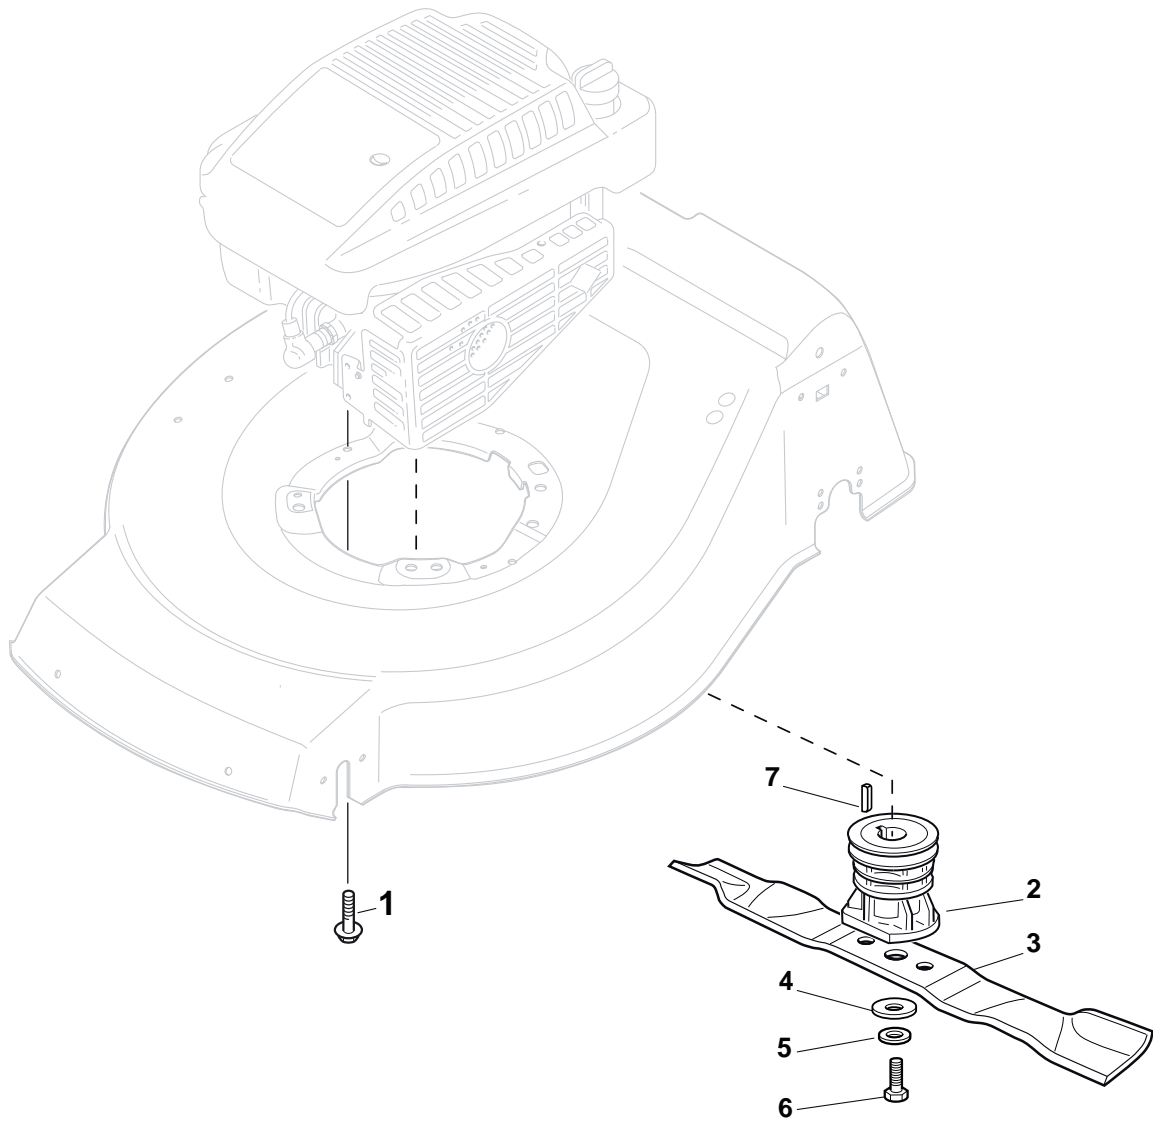

POSITION	PART No.	Q.Ty	DESCRIPTION	NOTES
1	112735108/1	3	Screw	
2	122465607/3	1	Hub With Pulley, Crankshaft Ø 22.2	
3	181004398/0	1	Blade Winged	
4	122160400/0	1	Elastic Washer	
5	112523080/0	1	Washer	
6	112735698/0	1	Screw	
7	112139100/0	1	Feather, Crankshaft Ø 22.2