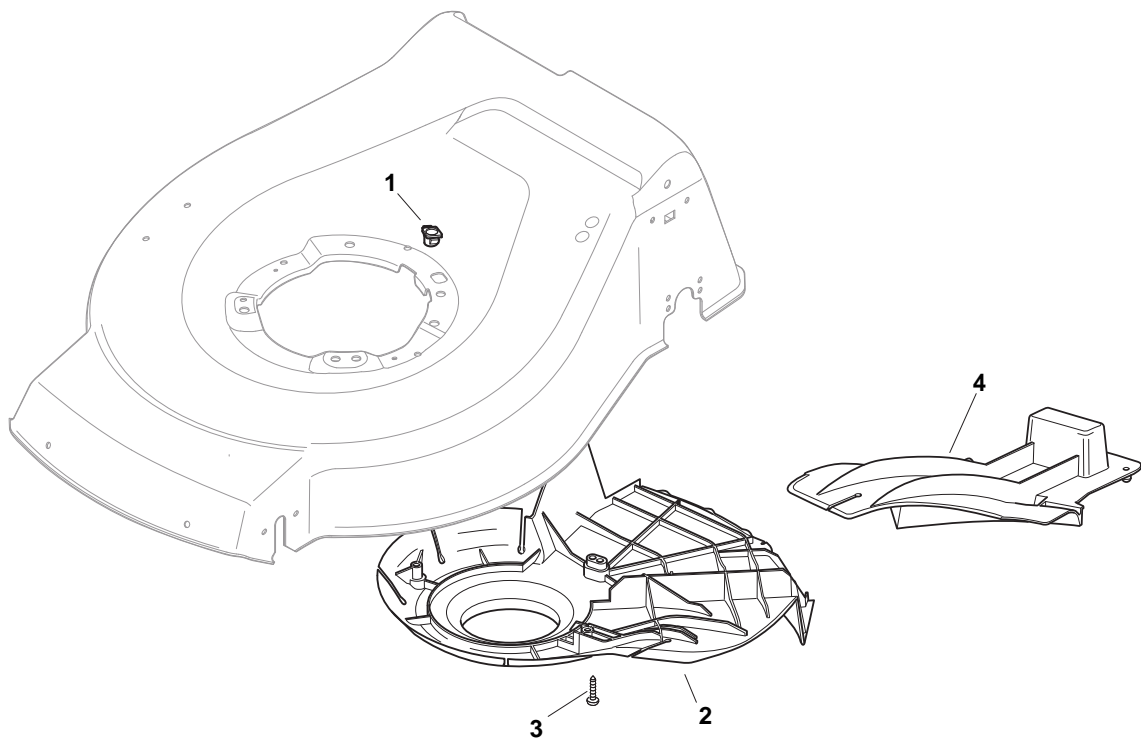

THIS INFORMATION IS NOT INTENDED FOR SALE OR RESALE, AND THIS NOTICE MUST REMAIN ON ALL COPIES.

POSITION	PART No.	Q.Ty	DESCRIPTION	NOTES
1	381004562/0	1	Deck Yellow	
2	122534131/0	1	Pin	
3	381003398/0	1	Lever, Height Adjustment	
4	112154510/0	1	Nut	
5	112788512/0	1	Screw	
6	322394503/0	1	Knob	
7	112521310/0	1	Washer	
8	112150000/0	1	Nut	
10	122943013/0	1	Screw	
11	381002030/0	1	Rod, Height Adjustment	
12	112436051/0	1	Plate	
13	112727803/0	3	Screw	
14	112154510/0	3	Nut	
15	112727801/0	1	Screw	
16	381002883/1	1	Axle, Front Wheels	
17	112154510/0	1	Nut	
18	112728450/0	1	Screw	
19	322034002/0	1	Washing Connection	
21	322600145/0	2	Protection, Wheel	
24	112521350/0	4	Washer	
25	112155000/0	4	Nut	
27	322600208/0	2	Protection, Wheel	
31	381302835/1	1	Axle, Rear Wheels	
32	122450460/0	1	Spring	
33	112728697/0	4	Screw	
34	322545152/0	2	Plate	
35	112728697/0	4	Screw	
36	322785304/1	2	Support	
37	122570134/0	1	Pinion L	
38	322120115/0	2	Ring Gear	
39	112728706/0	6	Screw	
40	122570133/0	1	Pinion R	
41	122446192/0	1	Spring	

POSITION	PART No.	Q.Ty	DESCRIPTION	NOTES
1	322291150/0	1	Rubber Insert	
2	322060198/1	1	Protection, Belt	
3	112728530/0	3	Screw	
4	322140223/0	1	Deflector	

POSITION	PART No.	Q.Ty	DESCRIPTION	NOTES
1	322500102/0	1	Front Combi	
2	112523000/1	2	Washer	
3	112728124/0	2	Screw	
5	322226151/0	1	Mask, Black	
6	112727799/0	2	Screw	
7	322393639/0	1	Handle, Grey	
8	112154510/0	2	Nut	

POSITION	PART No.	Q.Ty	DESCRIPTION	NOTES
1	119216035/0	8	Bearing	
2	381007416/2	4	Wheel Ø 200	
3	322110492/0	2	Hub Cap Grey	
4	381007417/2	2	Wheel Ø 280	
5	322110560/0	2	Hub Cap	

POSITION	PART No.	Q.Ty	DESCRIPTION	NOTES
1	112735108/1	3	Screw	
2	122465608/2	1	Hub With Pulley, Crankshaft Ø 25	
3	181004397/0	1	Blade Winged	
4	122160400/0	1	Elastic Washer	
5	112523080/0	1	Washer	
6	112735698/0	1	Screw	
7	112139150/0	1	Feather, Crankshaft Ø 25	