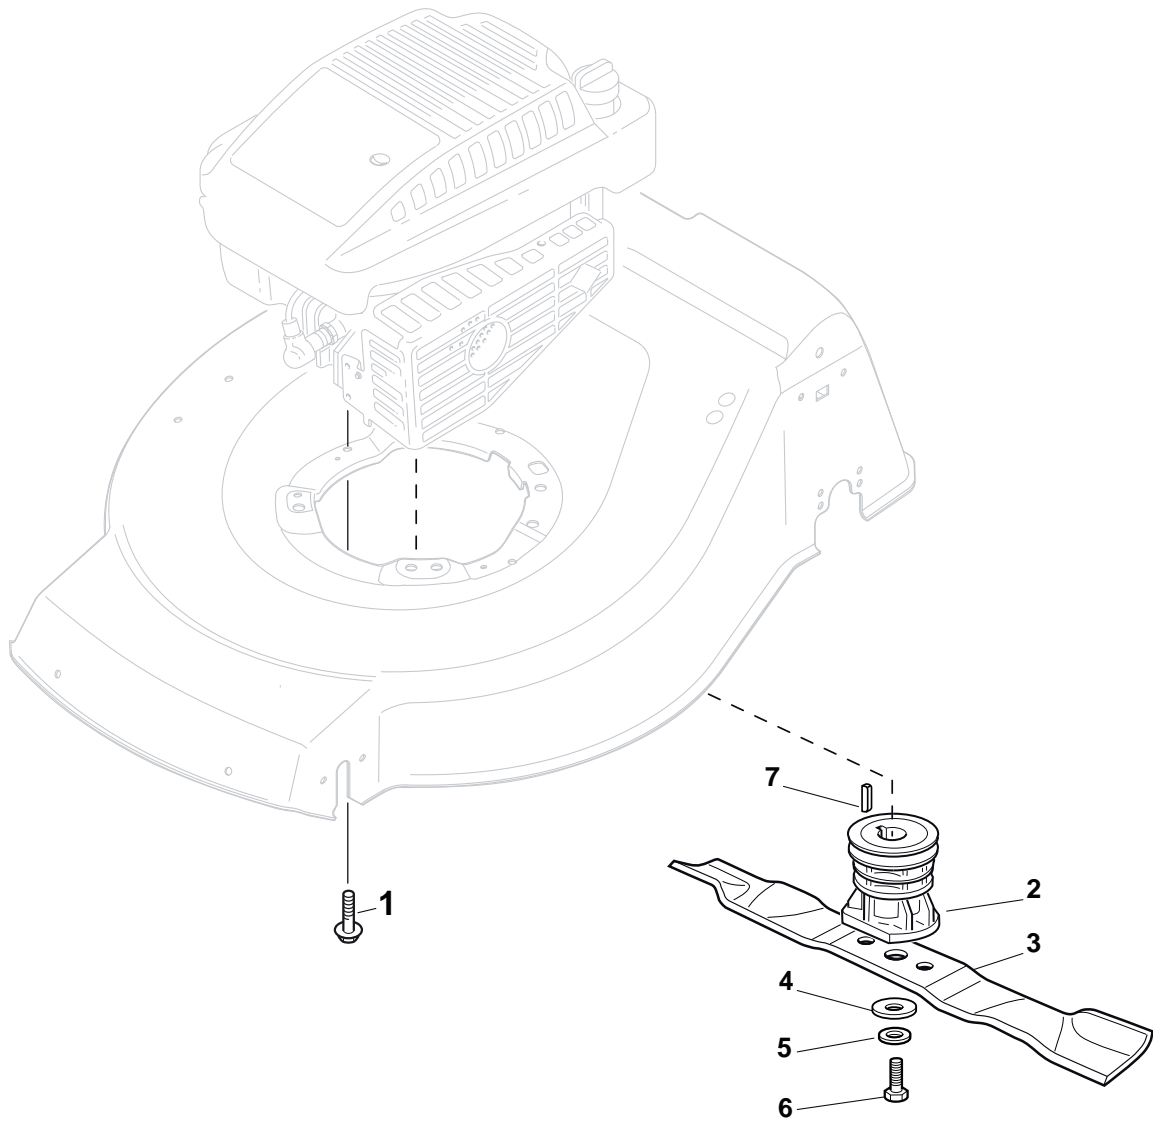

POSITION	PART No.	Q.Ty	DESCRIPTION	NOTES
1	112735108/1	3	Screw	
2	122465608/2	1	Hub With Pulley, Crankshaft Ø 25	
3	181004397/0	1	Blade Winged	
4	122160400/0	1	Elastic Washer	
5	112523080/0	1	Washer	
6	112735698/0	1	Screw	
7	112139150/0	1	Feather, Crankshaft Ø 25