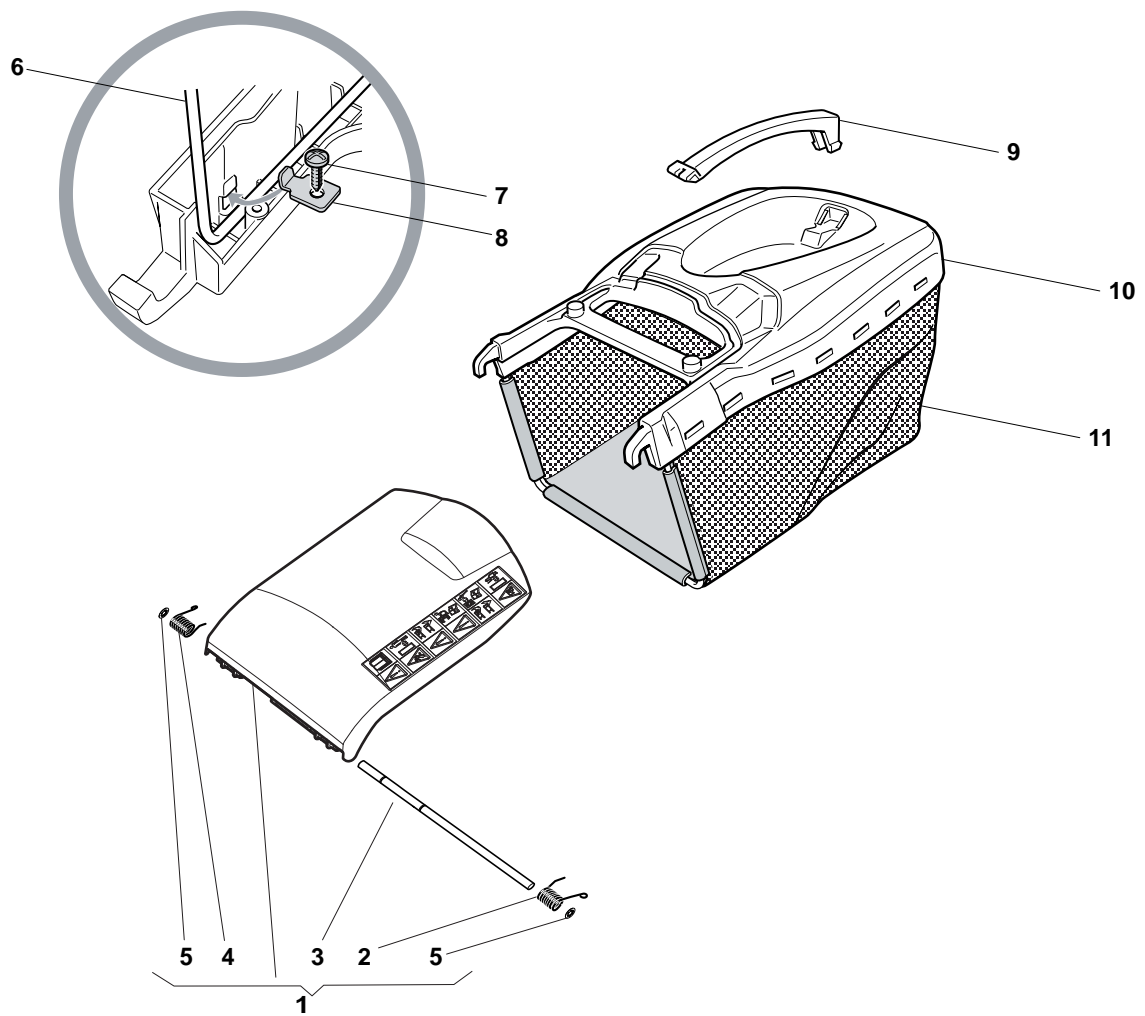

POSITION	PART No.	Q.Ty	DESCRIPTION	NOTES
1	381006670/2	1	Handgrip	
2	381003349/0	1	Lever, Driving	
3	381003344/0	1	Lever, Engine Brake	
4	381005149/0	1	Bracket, R	
5	381005151/0	1	Bracket, L	
7	381006773/0	2	Handle Black	
8	122430309/0	1	Spring	
9	112154330/0	2	Nut	
10	112735662/1	4	Screw	
11	322041967/0	4	Bush	
12	112154510/0	3	Nut	
13	112728721/0	2	Screw	
14	112727786/0	1	Screw	
15	381030093/0	1	Cable, Rear Drive	
16	181030073/0	1	Cable, Thread Engine Brake	
17	181005514/0	1	Throttle Cable	
18	322806644/0	1	Protection	
19	112727812/0	2	Screw	
20	112523000/1	2	Washer	
21	322488301/0	1	Support , R	
22	322488303/0	1	Support, L	
23	112154220/0	2	Nut	
24	322399835/0	2	Knob	
25	381003253/0	2	Handle	
26	322680017/0	2	Support	
27	112155000/0	1	Nut	
28	125038002/1	1	Bush	
29	322192156/0	1	Fair Led	
30	112760605/0	1	Screw	

POSITION	PART No.	Q.Ty	DESCRIPTION	NOTES
1	112608600/0	2	Seeger	
2	119216035/0	2	Bearing	
3	122753000/0	2	Pin	
5	181003076/1	1	Gear Box G.T. Cone Clutch	
6	122601904/0	1	Pulley	
7	112645705/0	1	Pin	
8	122033283/0	1	Adjustment Rod	
9	135063800/0	1	Belt	
11	122041957/1	1	Bush	
12	122450063/0	1	Spring	
13	322680009/0	1	Washer	
14	112154510/0	1	Nut	
15	122110230/0	1	Cap	

POSITION	PART No.	Q.Ty	DESCRIPTION	NOTES
1	119216035/0	8	Bearing	
2	381007416/2	4	Wheel Ø 200	
3	322110492/0	2	Hub Cap Grey	
4	381007417/2	2	Wheel Ø 280	
5	322110560/0	2	Hub Cap	

POSITION	PART No.	Q.Ty	DESCRIPTION	NOTES
1	112735108/1	3	Screw	
2	122465608/2	1	Hub With Pulley, Crankshaft Ø 25	
3	181004397/0	1	Blade Winged	
4	122160400/0	1	Elastic Washer	
5	112523080/0	1	Washer	
6	112735698/0	1	Screw	
7	112139150/0	1	Feather, Crankshaft Ø 25	