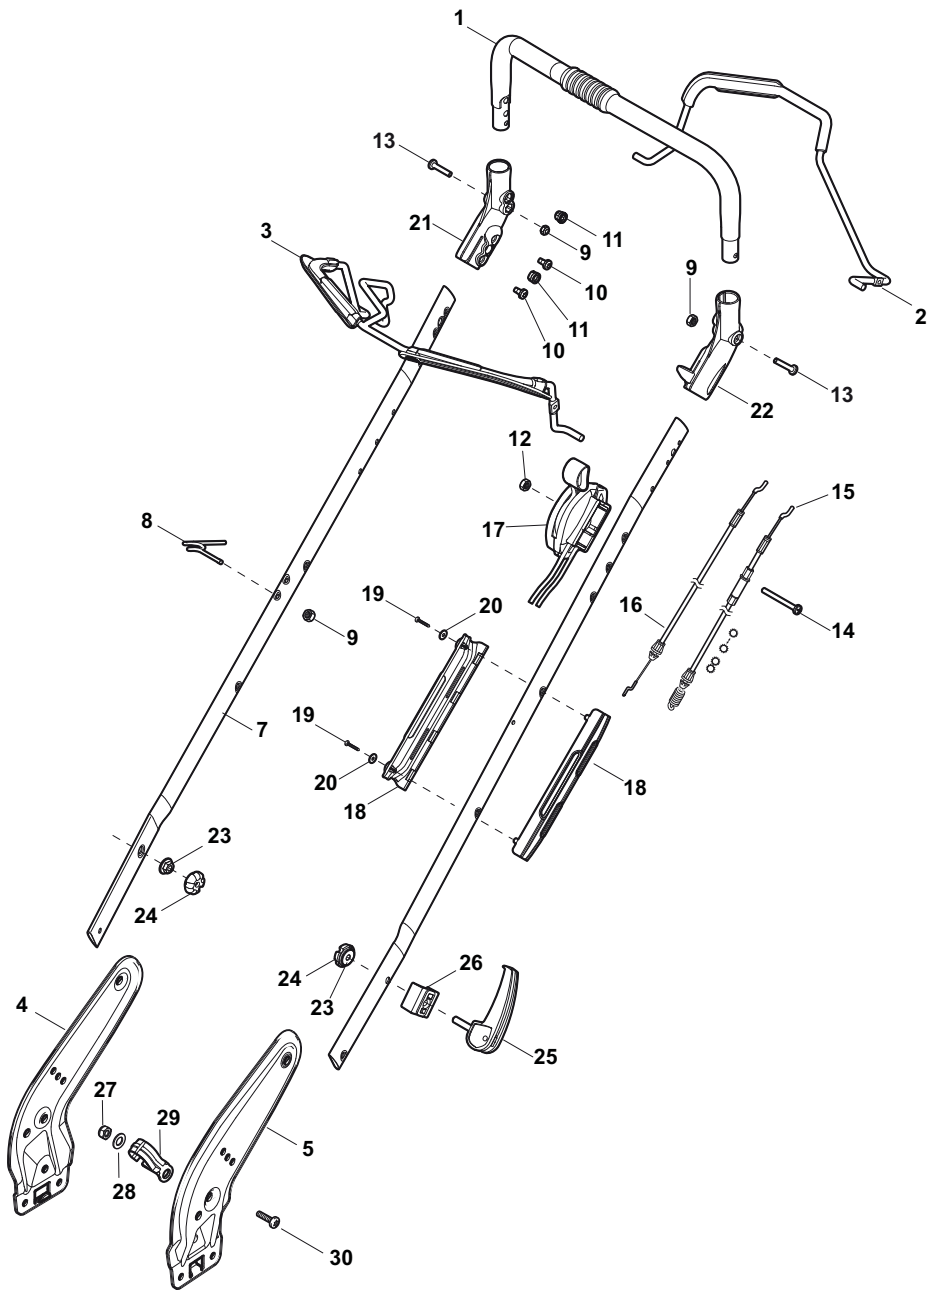

POSITION	PART No.	Q.Ty	DESCRIPTION	NOTES
1	322291150/0	1	Rubber Insert	
2	322060198/1	1	Protection, Belt	
3	112728530/0	3	Screw	
4	322140223/0	1	Deflector	

POSITION	PART No.	Q.Ty	DESCRIPTION	NOTES
1	322500102/0	1	Front Combi	
2	112523000/1	2	Washer	
3	112728124/0	2	Screw	
5	322226151/0	1	Mask, Black	
6	112727799/0	2	Screw	
7	322393639/0	1	Handle, Grey	
8	112154510/0	2	Nut	

POSITION	PART No.	Q.Ty	DESCRIPTION	NOTES
1	112608600/0	2	Seeger	
2	119216035/0	2	Bearing	
3	122753000/0	2	Pin	
5	181003076/1	1	Gear Box G.T. Cone Clutch	
6	122601904/0	1	Pulley	
7	112645705/0	1	Pin	
8	122033283/0	1	Adjustment Rod	
9	135063800/0	1	Belt	
11	122041957/1	1	Bush	
12	122450063/0	1	Spring	
13	322680009/0	1	Washer	
14	112154510/0	1	Nut	
15	122110230/0	1	Cap	

POSITION	PART No.	Q.Ty	DESCRIPTION	NOTES
1	119216035/0	8	Bearing	
2	381007416/2	4	Wheel Ø 200	
3	322110492/0	2	Hub Cap Grey	
4	381007417/2	2	Wheel Ø 280	
5	322110560/0	2	Hub Cap	

POSITION	PART No.	Q.Ty	DESCRIPTION	NOTES
1	112735108/1	3	Screw	
2	122465608/2	1	Hub With Pulley, Crankshaft Ø 25	
3	181004397/0	1	Blade Winged	
4	122160400/0	1	Elastic Washer	
5	112523080/0	1	Washer	
6	112735698/0	1	Screw	
7	112139150/0	1	Feather, Crankshaft Ø 25	