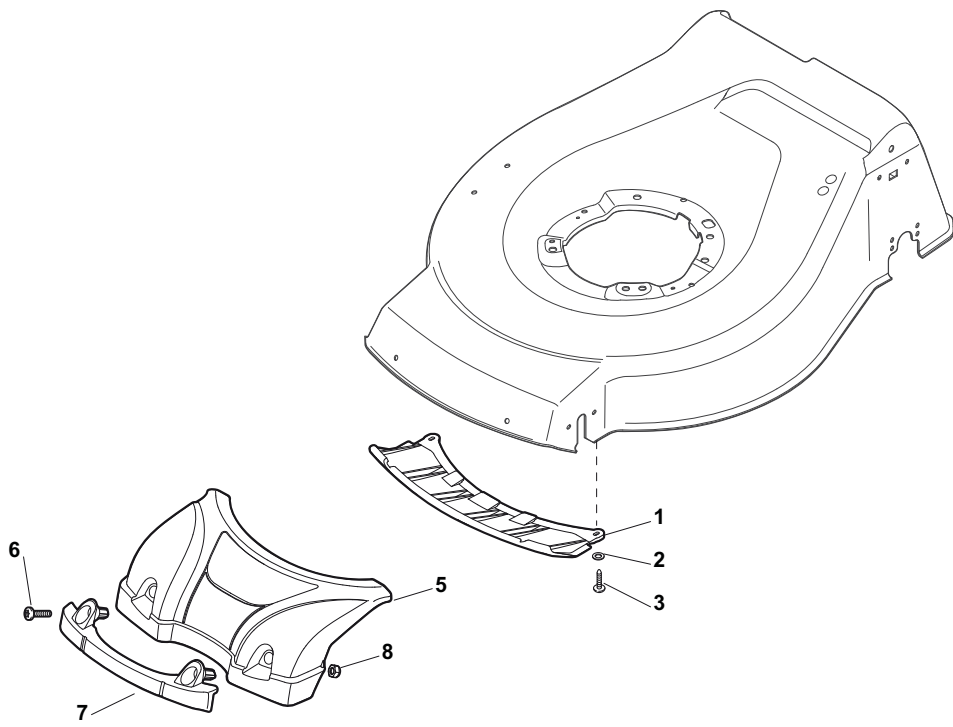

THIS INFORMATION IS NOT INTENDED FOR SALE OR RESALE, AND THIS NOTICE MUST REMAIN ON ALL COPIES.

POSITION	PART No.	Q.Ty	DESCRIPTION	NOTES
1	381004562/0	1	Deck Yellow	
2	122534131/0	1	Pin	
3	381003398/0	1	Lever, Height Adjustment	
4	112154510/0	1	Nut	
5	112788512/0	1	Screw	
6	322394503/0	1	Knob	
7	112521310/0	1	Washer	
8	112150000/0	1	Nut	
10	122943013/0	1	Screw	
11	381002030/0	1	Rod, Height Adjustment	
12	112436051/0	1	Plate	
13	112727803/0	3	Screw	
14	112154510/0	3	Nut	
15	112727801/0	1	Screw	
16	381002883/1	1	Axle, Front Wheels	
17	112154510/0	1	Nut	
18	112728450/0	1	Screw	
19	322034002/0	1	Washing Connection	
21	322600145/0	2	Protection, Wheel	
24	112521350/0	4	Washer	
25	112155000/0	4	Nut	
27	322600208/0	2	Protection, Wheel	
31	381302835/1	1	Axle, Rear Wheels	
32	122450460/0	1	Spring	
33	112728697/0	4	Screw	
34	322545152/0	2	Plate	
35	112728697/0	4	Screw	
36	322785304/1	2	Support	
37	122570134/0	1	Pinion L	
38	322120115/0	2	Ring Gear	
39	112728706/0	6	Screw	
40	122570133/0	1	Pinion R	
41	122446192/0	1	Spring	

POSITION	PART No.	Q.Ty	DESCRIPTION	NOTES
1	322291150/0	1	Rubber Insert	
2	322060198/1	1	Protection, Belt	
3	112728530/0	3	Screw	
4	322140223/0	1	Deflector	

POSITION	PART No.	Q.Ty	DESCRIPTION	NOTES
1	322500102/0	1	Front Combi	
2	112523000/1	2	Washer	
3	112728124/0	2	Screw	
5	322226151/0	1	Mask, Black	
6	112727799/0	2	Screw	
7	322393639/0	1	Handle, Grey	
8	112154510/0	2	Nut	

POSITION	PART No.	Q.Ty	DESCRIPTION	NOTES
1	119216035/0	8	Bearing	
2	381007416/2	4	Wheel Ø 200	
3	322110492/0	2	Hub Cap Grey	
4	381007417/2	2	Wheel Ø 280	
5	322110560/0	2	Hub Cap	

POSITION	PART No.	Q.Ty	DESCRIPTION	NOTES
1	112735108/1	3	Screw	
2	122465608/2	1	Hub With Pulley, Crankshaft Ø 25	
3	181004397/0	1	Blade Winged	
4	122160400/0	1	Elastic Washer	
5	112523080/0	1	Washer	
6	112735698/0	1	Screw	
7	112139150/0	1	Feather, Crankshaft Ø 25	