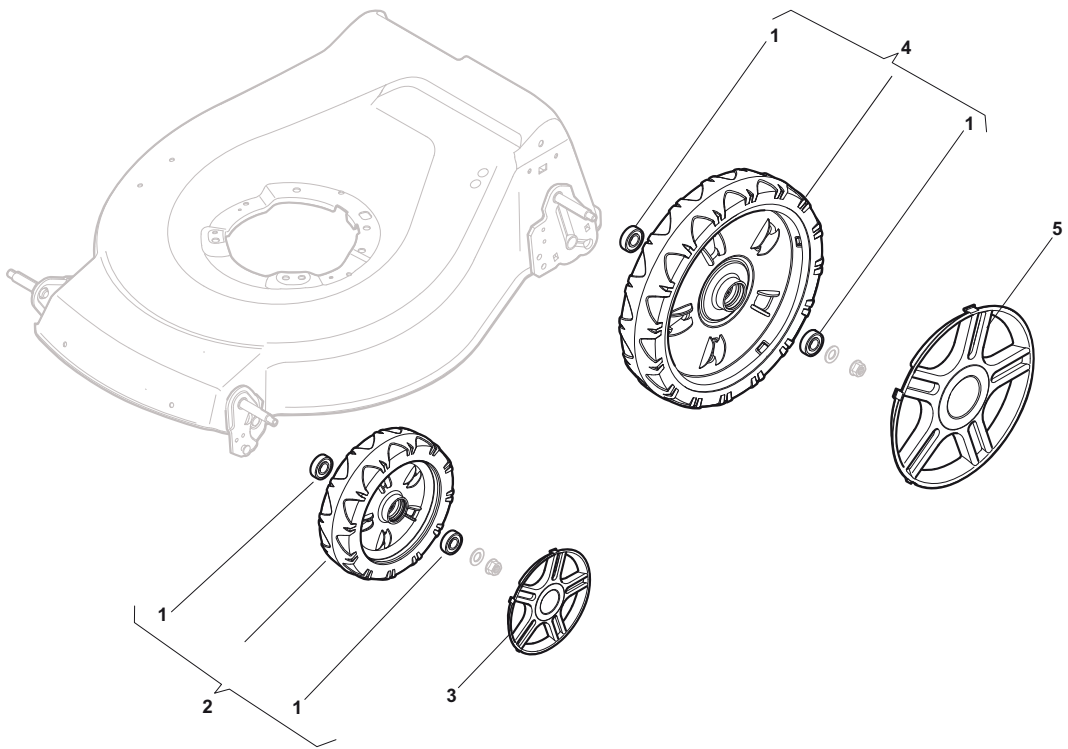

POSITION	PART No.	Q.Ty	DESCRIPTION	NOTES
1	322291150/0	1	Rubber Insert	
2	322060198/1	1	Protection, Belt	
3	112728530/0	3	Screw	
4	322140223/0	1	Deflector	

POSITION	PART No.	Q.Ty	DESCRIPTION	NOTES
1	322500102/0	1	Front Combi	
2	112523000/1	2	Washer	
3	112728124/0	2	Screw	
5	322226151/0	1	Mask, Black	
6	112727799/0	2	Screw	
7	322393639/0	1	Handle, Grey	
8	112154510/0	2	Nut	

POSITION	PART No.	Q.Ty	DESCRIPTION	NOTES
1	381006670/2	1	Handgrip	
2	381003349/0	1	Lever, Driving	
3	381003344/0	1	Lever, Engine Brake	
4	381005149/0	1	Bracket, R	
5	381005151/0	1	Bracket, L	
7	381006773/0	2	Handle Black	
8	122430309/0	1	Spring	
9	112154330/0	2	Nut	
10	112735662/1	4	Screw	
11	322041967/0	4	Bush	
12	112154510/0	3	Nut	
13	112728721/0	2	Screw	
14	112727786/0	1	Screw	
15	381030093/0	1	Cable, Rear Drive	
16	181030073/0	1	Cable, Thread Engine Brake	
17	181005514/0	1	Throttle Cable	
18	322806644/0	1	Protection	
19	112727812/0	2	Screw	
20	112523000/1	2	Washer	
21	322488301/0	1	Support , R	
22	322488303/0	1	Support, L	
23	112154220/0	2	Nut	
24	322399835/0	2	Knob	
25	381003253/0	2	Handle	
26	322680017/0	2	Support	
27	112155000/0	1	Nut	
28	125038002/1	1	Bush	
29	322192156/0	1	Fair Led	
30	112760605/0	1	Screw	

POSITION	PART No.	Q.Ty	DESCRIPTION	NOTES
1	112608600/0	2	Seeger	
2	119216035/0	2	Bearing	
3	122753000/0	2	Pin	
5	181003076/1	1	Gear Box G.T. Cone Clutch	
6	122601904/0	1	Pulley	
7	112645705/0	1	Pin	
8	122033283/0	1	Adjustment Rod	
9	135063800/0	1	Belt	
11	122041957/1	1	Bush	
12	122450063/0	1	Spring	
13	322680009/0	1	Washer	
14	112154510/0	1	Nut	
15	122110230/0	1	Cap	