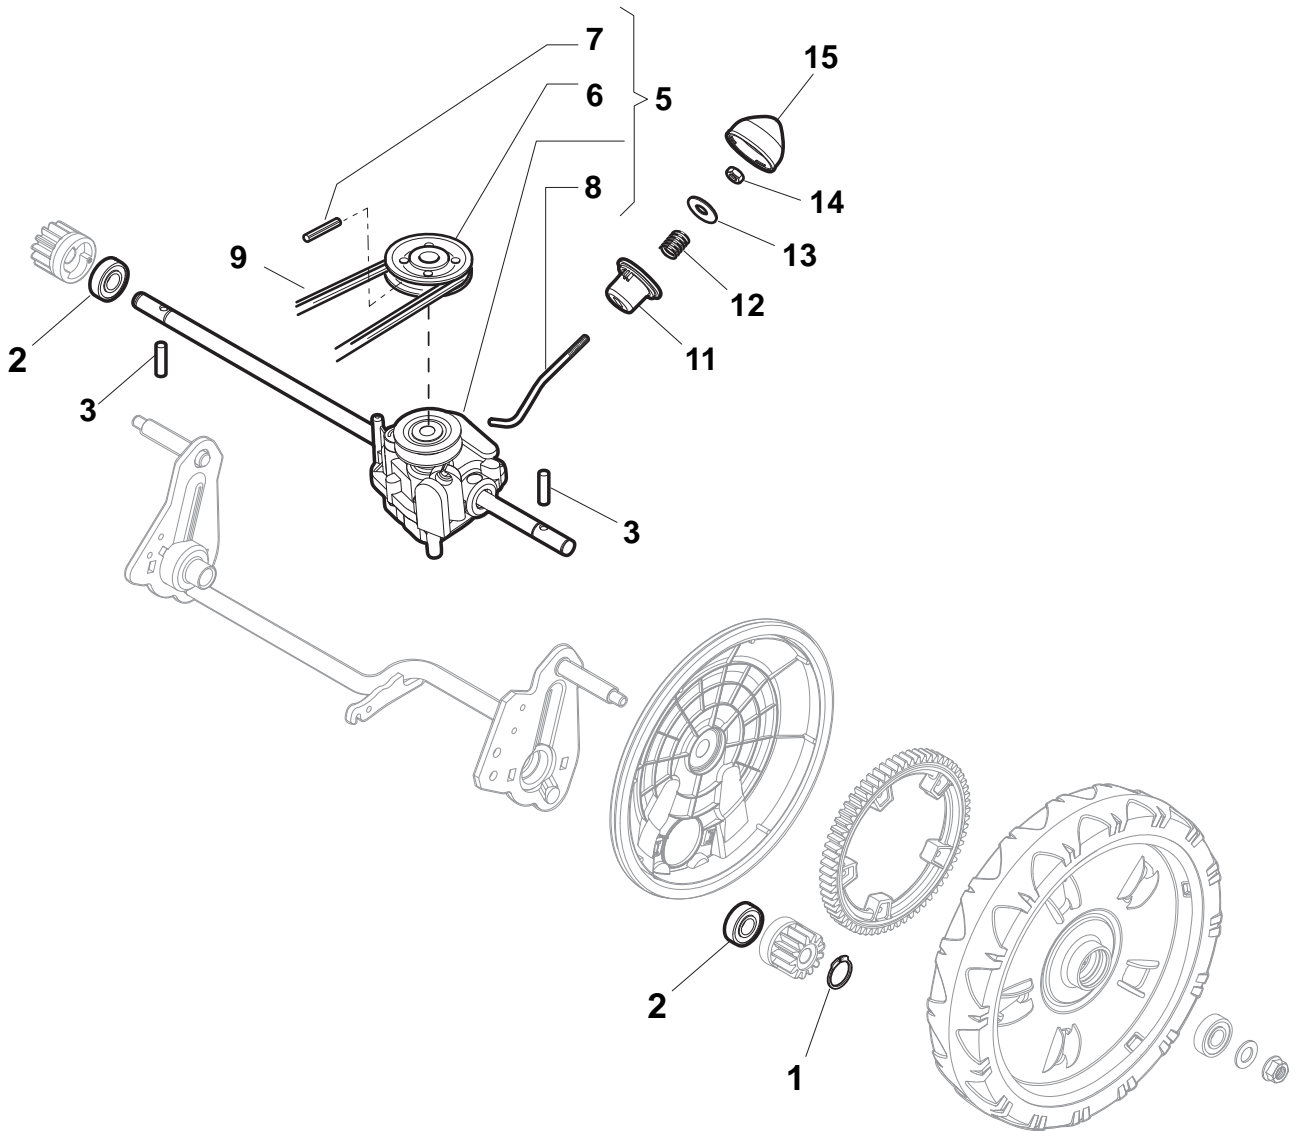

POSITION	PART No.	Q.Ty	DESCRIPTION	NOTES
1	322291150/0	1	Rubber Insert	
2	322060198/1	1	Protection, Belt	
3	112728530/0	3	Screw	
4	322140223/0	1	Deflector	

POSITION	PART No.	Q.Ty	DESCRIPTION	NOTES
1	322500102/0	1	Front Combi	
2	112523000/1	2	Washer	
3	112728124/0	2	Screw	
5	322226151/0	1	Mask, Black	
6	112727799/0	2	Screw	
7	322393639/0	1	Handle, Grey	
8	112154510/0	2	Nut	

POSITION	PART No.	Q.Ty	DESCRIPTION	NOTES
1	112608600/0	2	Seeger	
2	119216035/0	2	Bearing	
3	122753000/0	2	Pin	
5	181003076/1	1	Gear Box G.T. Cone Clutch	
6	122601904/0	1	Pulley	
7	112645705/0	1	Pin	
8	122033283/0	1	Adjustment Rod	
9	135063800/0	1	Belt	
11	122041957/1	1	Bush	
12	122450063/0	1	Spring	
13	322680009/0	1	Washer	
14	112154510/0	1	Nut	
15	122110230/0	1	Cap	

POSITION	PART No.	Q.Ty	DESCRIPTION	NOTES
1	119216035/0	8	Bearing	
2	381007416/2	4	Wheel Ø 200	
3	322110492/0	2	Hub Cap Grey	
4	381007417/2	2	Wheel Ø 280	
5	322110560/0	2	Hub Cap	

POSITION	PART No.	Q.Ty	DESCRIPTION	NOTES
1	112735108/1	3	Screw	
2	122465608/2	1	Hub With Pulley, Crankshaft Ø 25	
3	181004397/0	1	Blade Winged	
4	122160400/0	1	Elastic Washer	
5	112523080/0	1	Washer	
6	112735698/0	1	Screw	
7	112139150/0	1	Feather, Crankshaft Ø 25	