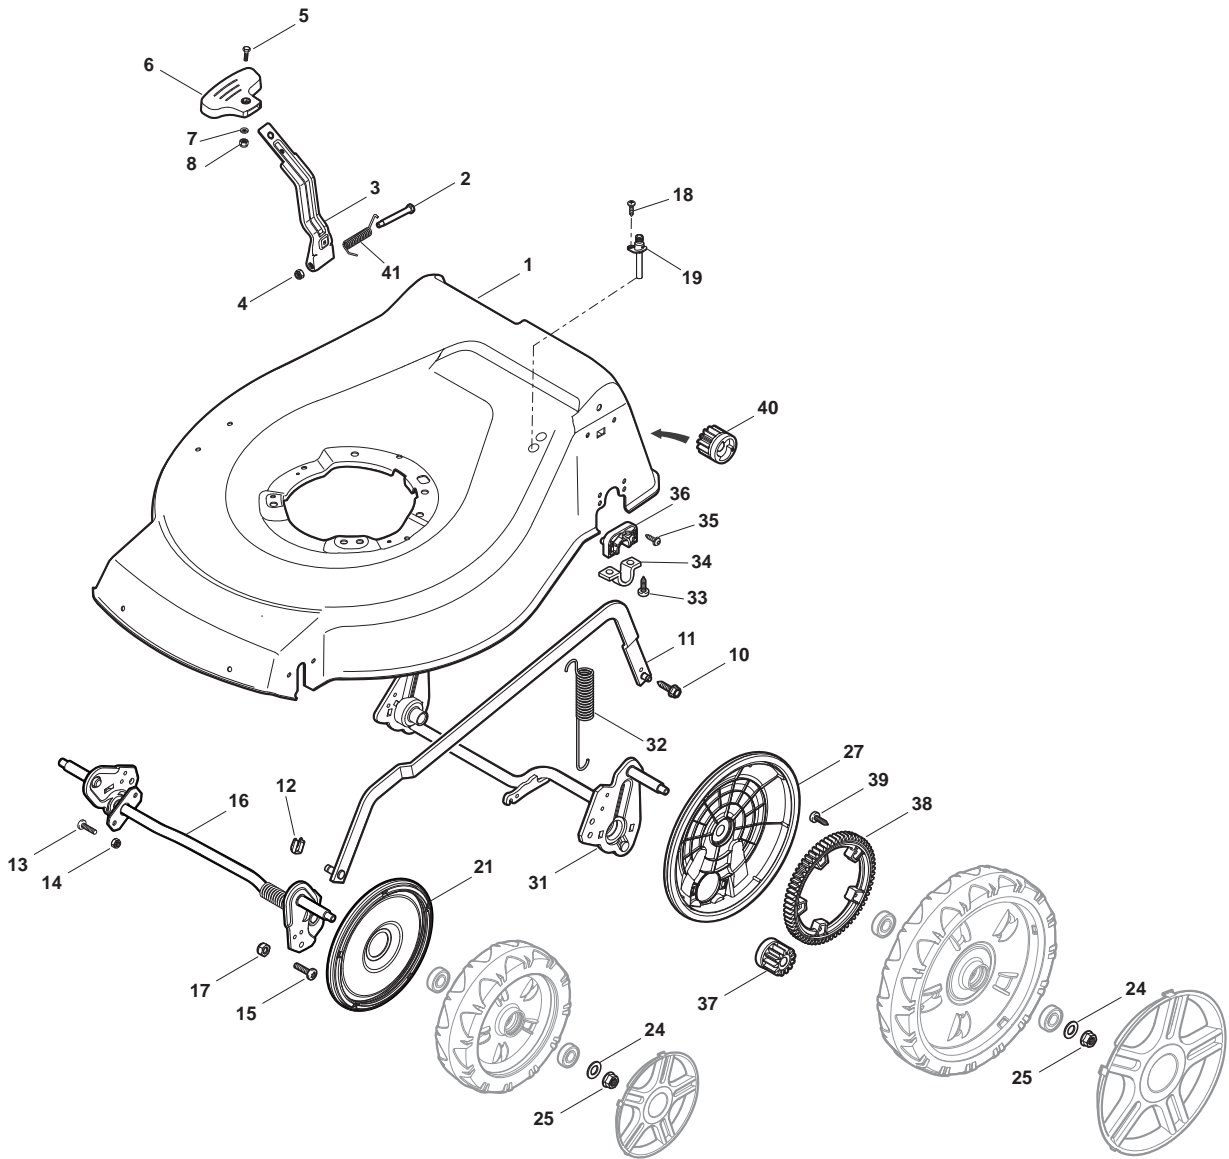

POSITION	PART No.	Q.Ty	DESCRIPTION	NOTES
1	381004562/0	1	Deck Yellow	
2	122534131/0	1	Pin	
3	381003398/0	1	Lever, Height Adjustment	
4	112154510/0	1	Nut	
5	112788512/0	1	Screw	
6	322394503/0	1	Knob	
7	112521310/0	1	Washer	
8	112150000/0	1	Nut	
10	122943013/0	1	Screw	
11	381002030/0	1	Rod, Height Adjustment	
12	112436051/0	1	Plate	
13	112727803/0	3	Screw	
14	112154510/0	3	Nut	
15	112727801/0	1	Screw	
16	381002883/1	1	Axle, Front Wheels	
17	112154510/0	1	Nut	
18	112728450/0	1	Screw	
19	322034002/0	1	Washing Connection	
21	322600145/0	2	Protection, Wheel	
24	112521350/0	4	Washer	
25	112155000/0	4	Nut	
27	322600208/0	2	Protection, Wheel	
31	381302835/1	1	Axle, Rear Wheels	
32	122450460/0	1	Spring	
33	112728697/0	4	Screw	
34	322545152/0	2	Plate	
35	112728697/0	4	Screw	
36	322785304/1	2	Support	
37	122570134/0	1	Pinion L	
38	322120115/0	2	Ring Gear	
39	112728706/0	6	Screw	
40	122570133/0	1	Pinion R	
41	122446192/0	1	Spring