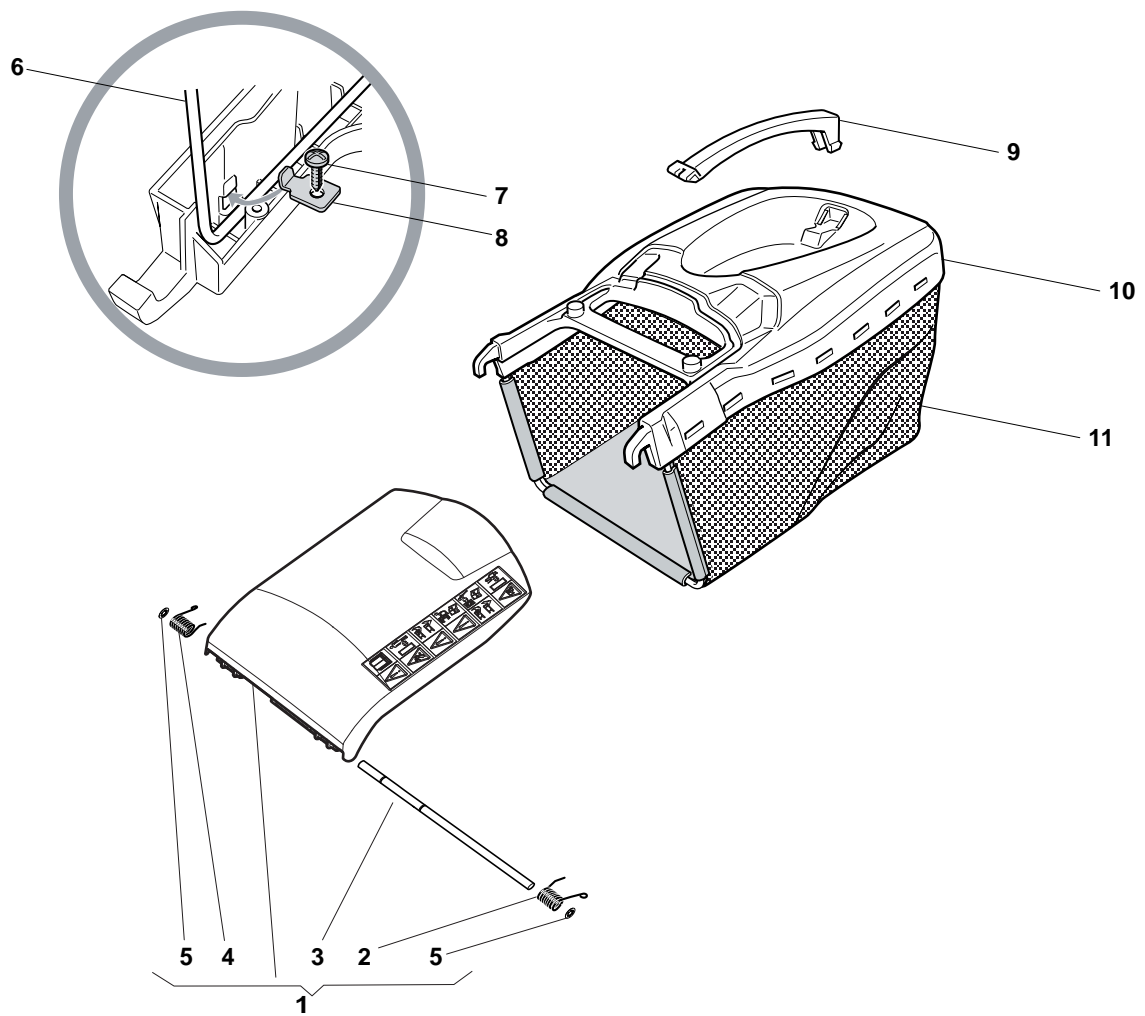

POSITION	PART No.	Q.Ty	DESCRIPTION	NOTES
1	112608600/0	2	Seeger	
2	119216035/0	2	Bearing	
3	122753000/0	2	Pin	
5	181003076/1	1	Gear Box G.T. Cone Clutch	
6	122601904/0	1	Pulley	
7	112645705/0	1	Pin	
8	122033283/0	1	Adjustment Rod	
9	135063800/0	1	Belt	
11	122041957/1	1	Bush	
12	122450063/0	1	Spring	
13	322680009/0	1	Washer	
14	112154510/0	1	Nut	
15	122110230/0	1	Cap	

POSITION	PART No.	Q.Ty	DESCRIPTION	NOTES
1	119216035/0	8	Bearing	
2	381007416/2	4	Wheel Ø 200	
3	322110492/0	2	Hub Cap Grey	
4	381007417/2	2	Wheel Ø 280	
5	322110560/0	2	Hub Cap	

POSITION	PART No.	Q.Ty	DESCRIPTION	NOTES
1	112735108/1	3	Screw	
2	122465607/3	1	Hub With Pulley, Crankshaft Ø 22.2	
3	181004397/0	1	Blade Winged	
4	122160400/0	1	Elastic Washer	
5	112523080/0	1	Washer	
6	112735698/0	1	Screw	
7	112139100/0	1	Feather, Crankshaft Ø 22.2	