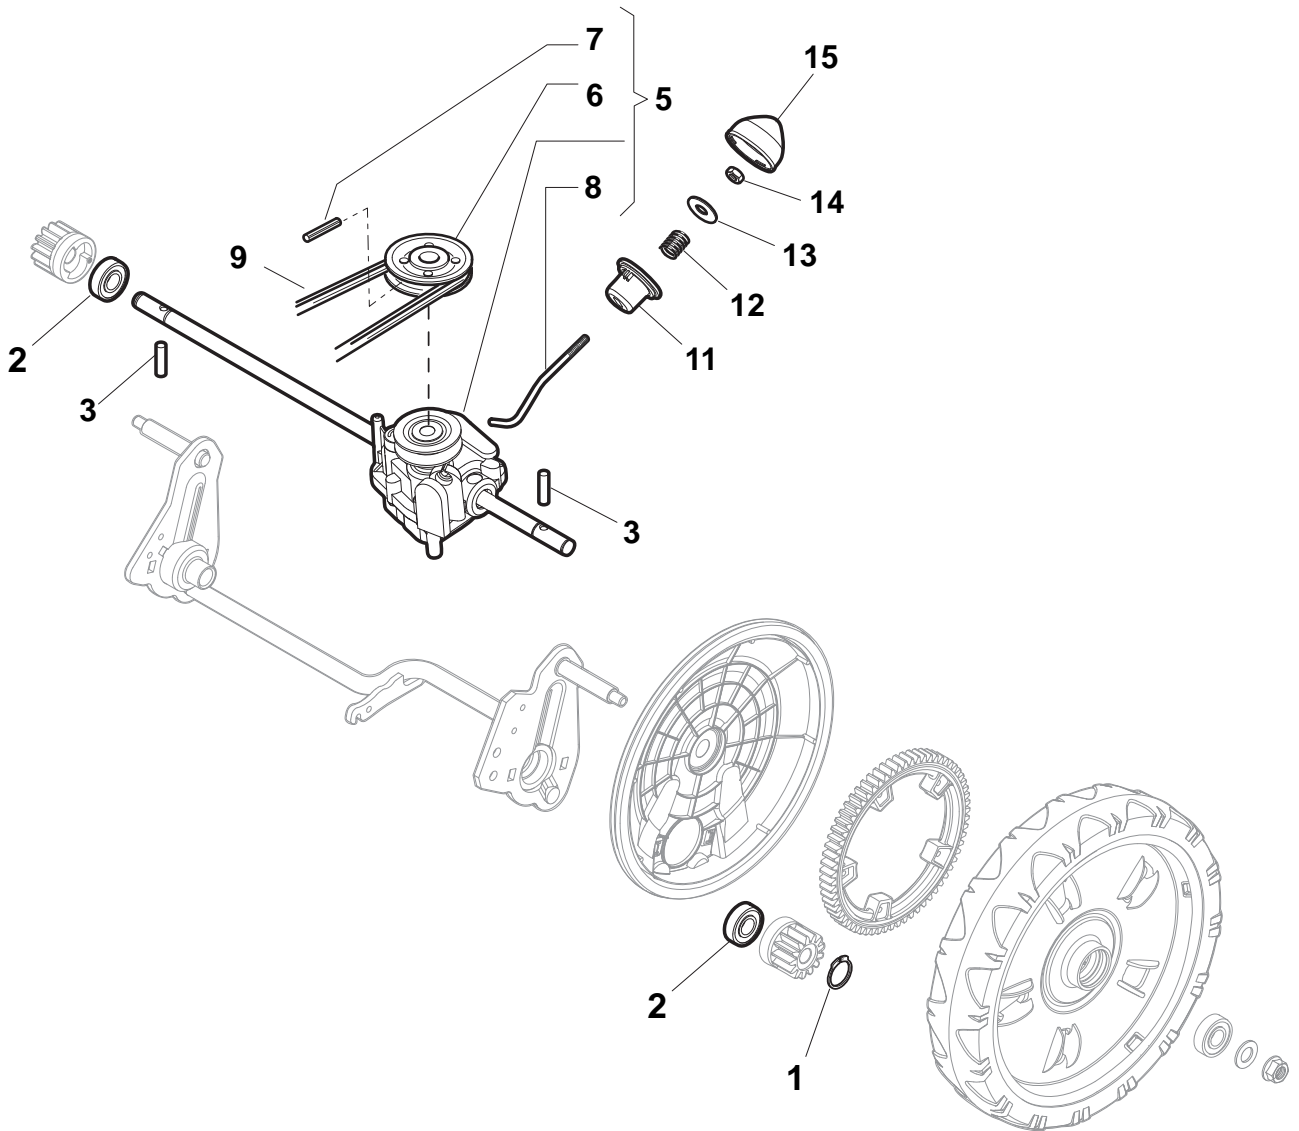

POSITION	PART No.	Q.Ty	DESCRIPTION	NOTES
1	112608600/0	2	Seeger	
2	119216035/0	2	Bearing	
3	122753000/0	2	Pin	
5	181003076/1	1	Gear Box G.T. Cone Clutch	
6	122601904/0	1	Pulley	
7	112645705/0	1	Pin	
8	122033283/0	1	Adjustment Rod	
9	135063800/0	1	Belt	
11	122041957/1	1	Bush	
12	122450063/0	1	Spring	
13	322680009/0	1	Washer	
14	112154510/0	1	Nut	
15	122110230/0	1	Cap