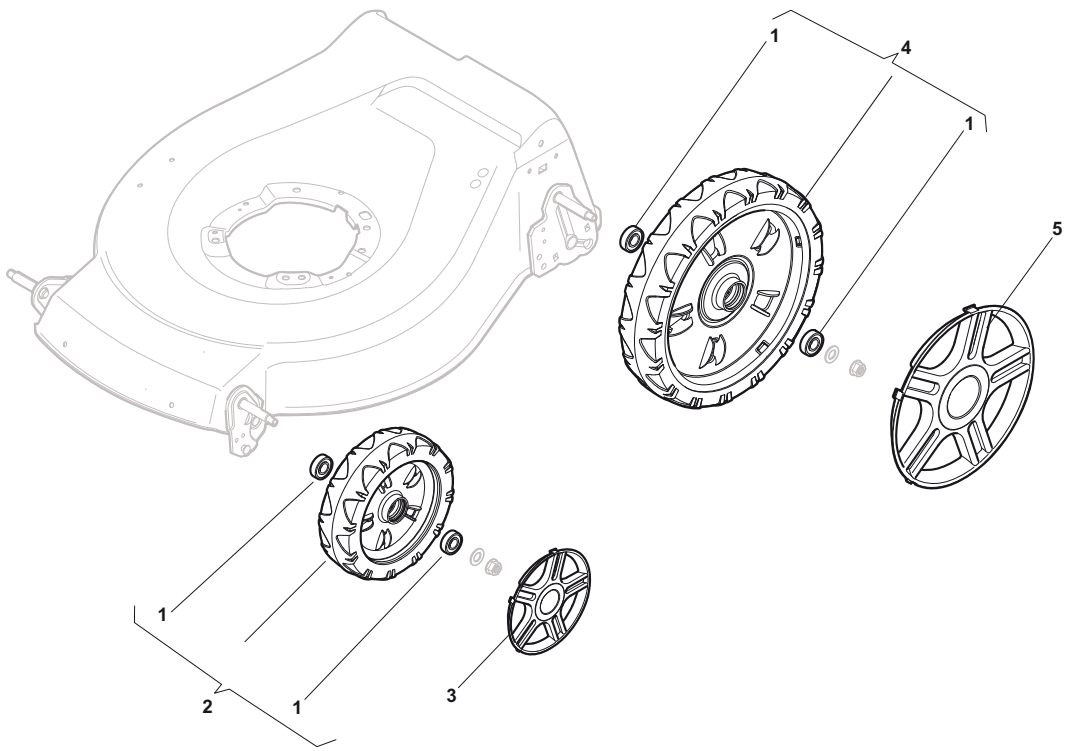

POSITION	PART No.	Q.Ty	DESCRIPTION	NOTES
1	322291150/0	1	Rubber Insert	
2	322060198/1	1	Protection, Belt	
3	112728530/0	3	Screw	
4	322140223/0	1	Deflector	

POSITION	PART No.	Q.Ty	DESCRIPTION	NOTES
1	322500102/0	1	Front Combi	
2	112523000/1	2	Washer	
3	112728124/0	2	Screw	
5	322226151/0	1	Mask, Black	
6	112727799/0	2	Screw	
7	322393639/0	1	Handle, Grey	
8	112154510/0	2	Nut	

POSITION	PART No.	Q.Ty	DESCRIPTION	NOTES
1	381006670/2	1	Handgrip	
2	381003349/0	1	Lever, Driving	
3	381003344/0	1	Lever, Engine Brake	
4	381005149/0	1	Bracket, R	
5	381005151/0	1	Bracket, L	
7	381006773/0	2	Handle Black	
8	122430309/0	1	Spring	
9	112154330/0	2	Nut	
10	112735662/1	4	Screw	
11	322041967/0	4	Bush	
12	112154510/0	3	Nut	
13	112728721/0	2	Screw	
14	112727786/0	1	Screw	
15	381030093/0	1	Cable, Rear Drive	
16	181030073/0	1	Cable, Thread Engine Brake	
17	181005516/0	1	Throttle Cable	
18	322806644/0	1	Protection	
19	112727812/0	2	Screw	
20	112523000/1	2	Washer	
21	322488301/0	1	Support , R	
22	322488303/0	1	Support, L	
23	112154220/0	2	Nut	
24	322399835/0	2	Knob	
25	381003253/0	2	Handle	
26	322680017/0	2	Support	
27	112155000/0	1	Nut	
28	125038002/1	1	Bush	
29	322192156/0	1	Fair Led	
30	112760605/0	1	Screw	

POSITION	PART No.	Q.Ty	DESCRIPTION	NOTES
1	119216035/0	8	Bearing	
2	381007416/2	4	Wheel Ø 200	
3	322110492/0	2	Hub Cap Grey	
4	381007417/2	2	Wheel Ø 280	
5	322110560/0	2	Hub Cap	

POSITION	PART No.	Q.Ty	DESCRIPTION	NOTES
1	112735108/1	3	Screw	
2	122465607/3	1	Hub With Pulley, Crankshaft Ø 22.2	
3	181004397/0	1	Blade Winged	
4	122160400/0	1	Elastic Washer	
5	112523080/0	1	Washer	
6	112735698/0	1	Screw	
7	112139100/0	1	Feather, Crankshaft Ø 22.2	