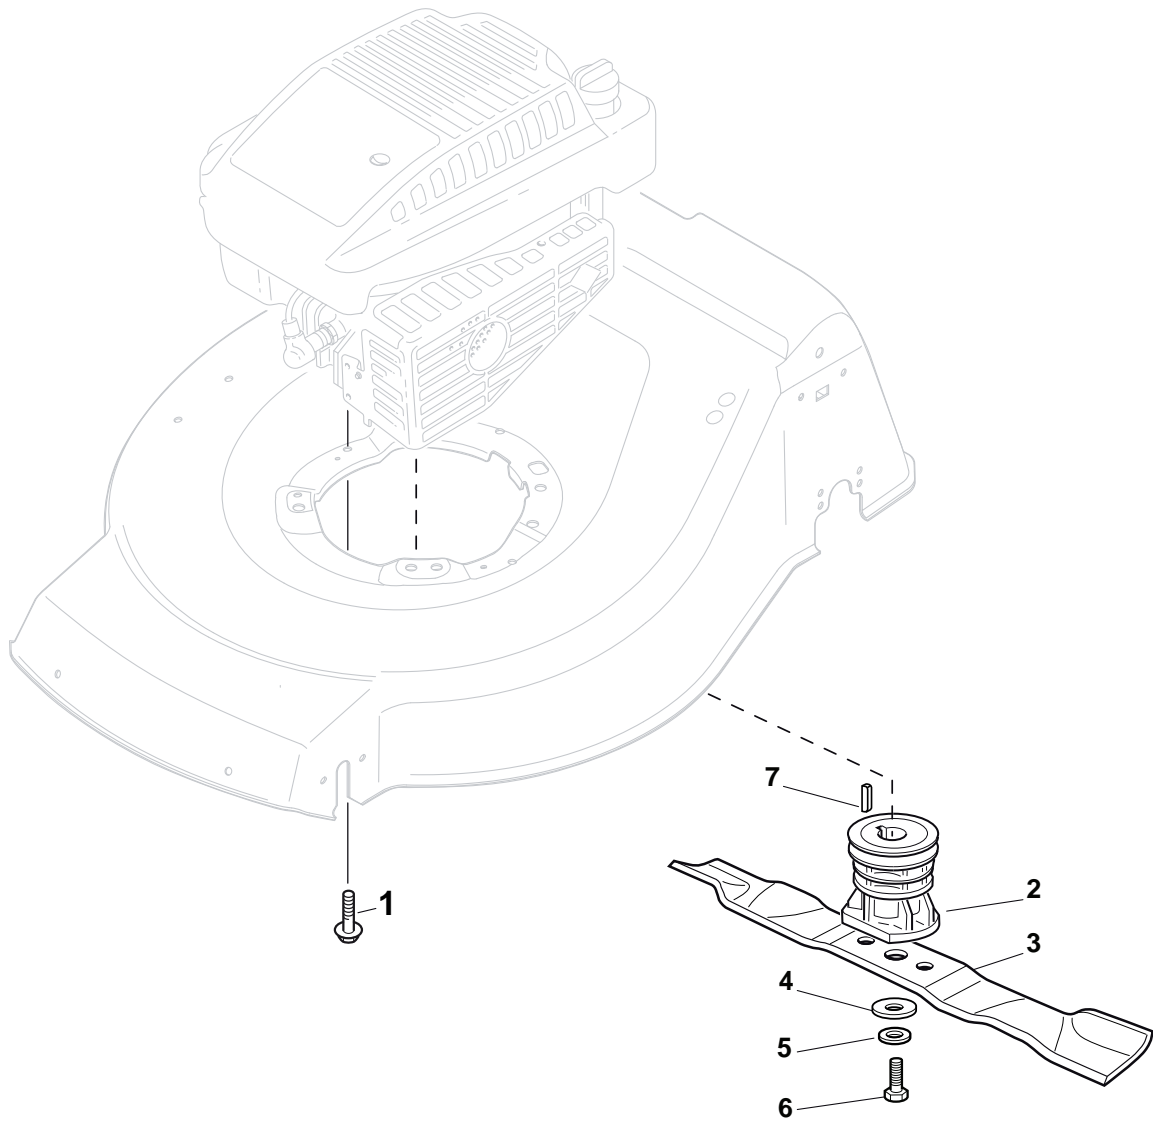

POSITION	PART No.	Q.Ty	DESCRIPTION	NOTES
1	381006670/2	1	Handgrip	
2	381003349/0	1	Lever, Driving	
3	381003344/0	1	Lever, Engine Brake	
4	381005149/0	1	Bracket, R	
5	381005151/0	1	Bracket, L	
7	381006773/0	2	Handle Black	
8	122430309/0	1	Spring	
9	112154330/0	2	Nut	
10	112735662/1	4	Screw	
11	322041967/0	4	Bush	
12	112154510/0	3	Nut	
13	112728721/0	2	Screw	
14	112727786/0	1	Screw	
15	381030093/0	1	Cable, Rear Drive	
16	181030073/0	1	Cable, Thread Engine Brake	
17	181005516/0	1	Throttle Cable	
18	322806644/0	1	Protection	
19	112727812/0	2	Screw	
20	112523000/1	2	Washer	
21	322488301/0	1	Support , R	
22	322488303/0	1	Support, L	
23	112154220/0	2	Nut	
24	322399835/0	2	Knob	
25	381003253/0	2	Handle	
26	322680017/0	2	Support	
27	112155000/0	1	Nut	
28	125038002/1	1	Bush	
29	322192156/0	1	Fair Led	
30	112760605/0	1	Screw	

POSITION	PART No.	Q.Ty	DESCRIPTION	NOTES
1	112608600/0	2	Seeger	
2	119216035/0	2	Bearing	
3	122753000/0	2	Pin	
5	181003076/1	1	Gear Box G.T. Cone Clutch	
6	122601904/0	1	Pulley	
7	112645705/0	1	Pin	
8	122033283/0	1	Adjustment Rod	
9	135063800/0	1	Belt	
11	122041957/1	1	Bush	
12	122450063/0	1	Spring	
13	322680009/0	1	Washer	
14	112154510/0	1	Nut	
15	122110230/0	1	Cap	

POSITION	PART No.	Q.Ty	DESCRIPTION	NOTES
1	119216035/0	8	Bearing	
2	381007416/2	4	Wheel Ø 200	
3	322110492/0	2	Hub Cap Grey	
4	381007417/2	2	Wheel Ø 280	
5	322110560/0	2	Hub Cap	

POSITION	PART No.	Q.Ty	DESCRIPTION	NOTES
1	112735108/1	3	Screw	
2	122465607/3	1	Hub With Pulley, Crankshaft Ø 22.2	
3	181004397/0	1	Blade Winged	
4	122160400/0	1	Elastic Washer	
5	112523080/0	1	Washer	
6	112735698/0	1	Screw	
7	112139100/0	1	Feather, Crankshaft Ø 22.2	