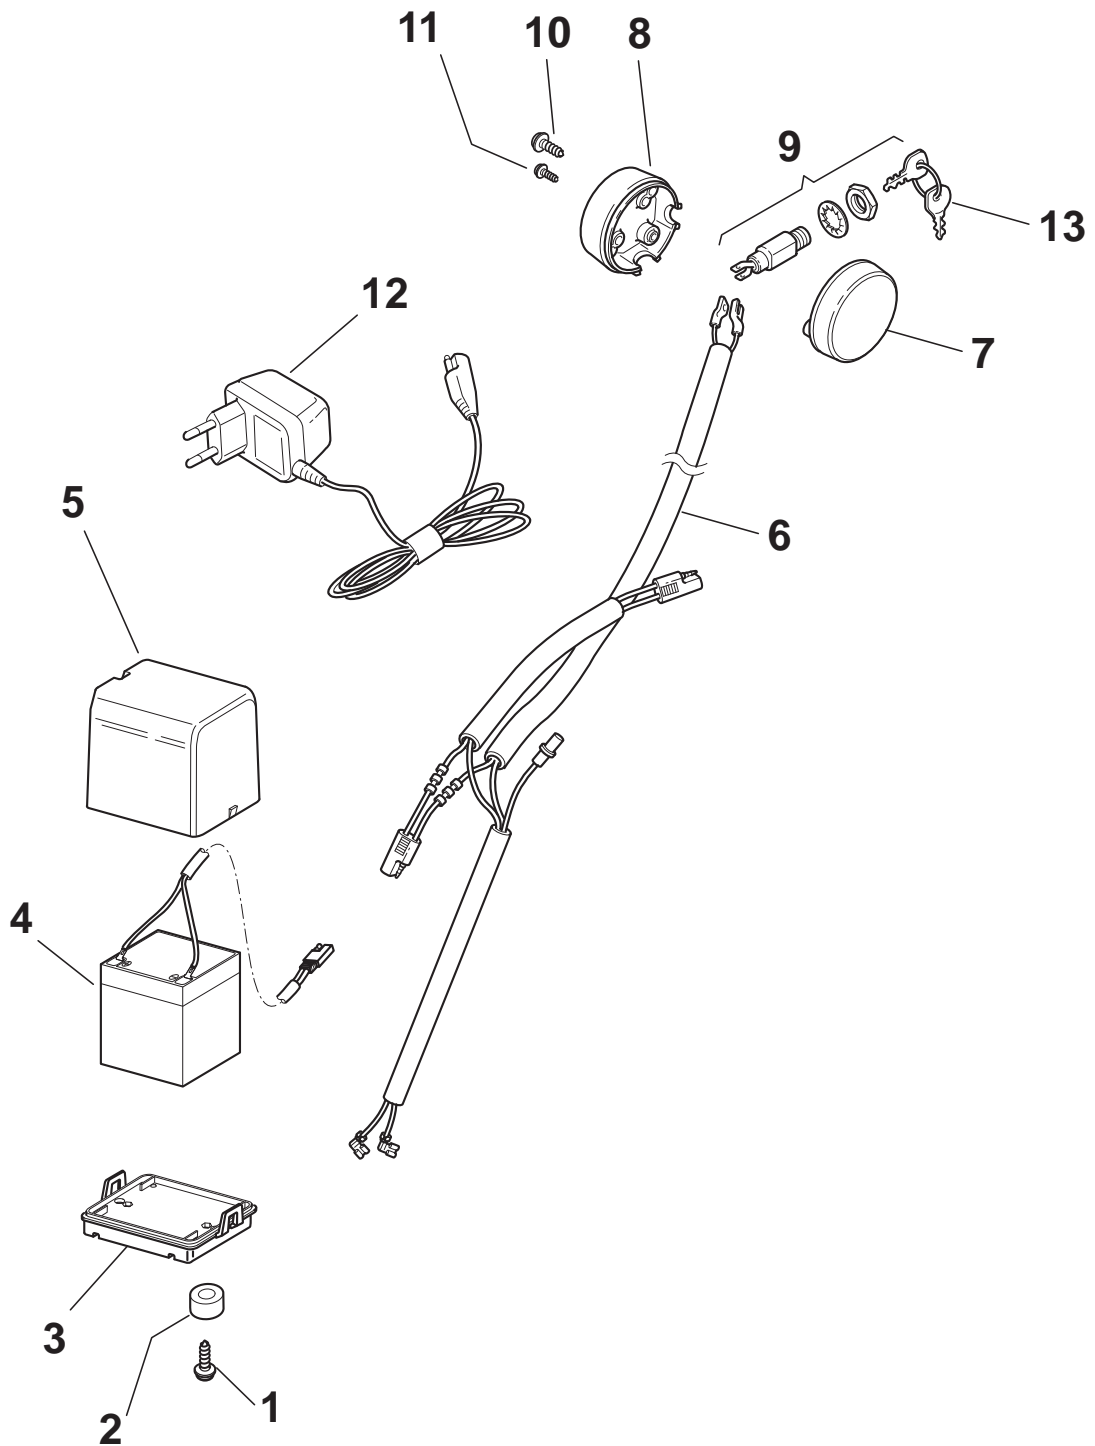

POSITION	PART No.	Q.Ty	DESCRIPTION	NOTES
1	322291150/0	1	Rubber Insert	
2	322060198/1	1	Protection, Belt	
3	112728530/0	3	Screw	
4	322140223/0	1	Deflector	

POSITION	PART No.	Q.Ty	DESCRIPTION	NOTES
1	322500102/0	1	Front Combi	
2	112523000/1	2	Washer	
3	112728124/0	2	Screw	
5	322226151/0	1	Mask, Black	
6	112727799/0	2	Screw	
7	322393639/0	1	Handle, Grey	
8	112154510/0	2	Nut	

POSITION	PART No.	Q.Ty	DESCRIPTION	NOTES
1	381006670/2	1	Handgrip	
2	381003349/0	1	Lever, Driving	
3	381003344/0	1	Lever, Engine Brake	
4	381005149/0	1	Bracket, R	
5	381005151/0	1	Bracket, L	
7	381006773/0	2	Handle Black	
8	122430309/0	1	Spring	
9	112154330/0	2	Nut	
10	112735662/1	4	Screw	
11	322041967/0	4	Bush	
12	112154510/0	3	Nut	
13	112728721/0	2	Screw	
14	112727786/0	1	Screw	
15	381030093/0	1	Cable, Rear Drive	
16	181030073/0	1	Cable, Thread Engine Brake	
17	181005516/0	1	Throttle Cable	
18	322806644/0	1	Protection	
19	112727812/0	2	Screw	
20	112523000/1	2	Washer	
21	322488301/0	1	Support , R	
22	322488303/0	1	Support, L	
23	112154220/0	2	Nut	
24	322399835/0	2	Knob	
25	381003253/0	2	Handle	
26	322680017/0	2	Support	
27	112155000/0	1	Nut	
28	125038002/1	1	Bush	
29	322192156/0	1	Fair Led	
30	112760605/0	1	Screw	

POSITION	PART No.	Q.Ty	DESCRIPTION	NOTES
1	119216035/0	8	Bearing	
2	381007416/2	4	Wheel Ø 200	
3	322110492/0	2	Hub Cap Grey	
4	381007417/2	2	Wheel Ø 280	
5	322110560/0	2	Hub Cap	

POSITION	PART No.	Q.Ty	DESCRIPTION	NOTES
1	112735108/1	3	Screw	
2	122465607/3	1	Hub With Pulley, Crankshaft Ø 22.2	
3	181004397/0	1	Blade Winged	
4	122160400/0	1	Elastic Washer	
5	112523080/0	1	Washer	
6	112735698/0	1	Screw	
7	112139100/0	1	Feather, Crankshaft Ø 22.2	