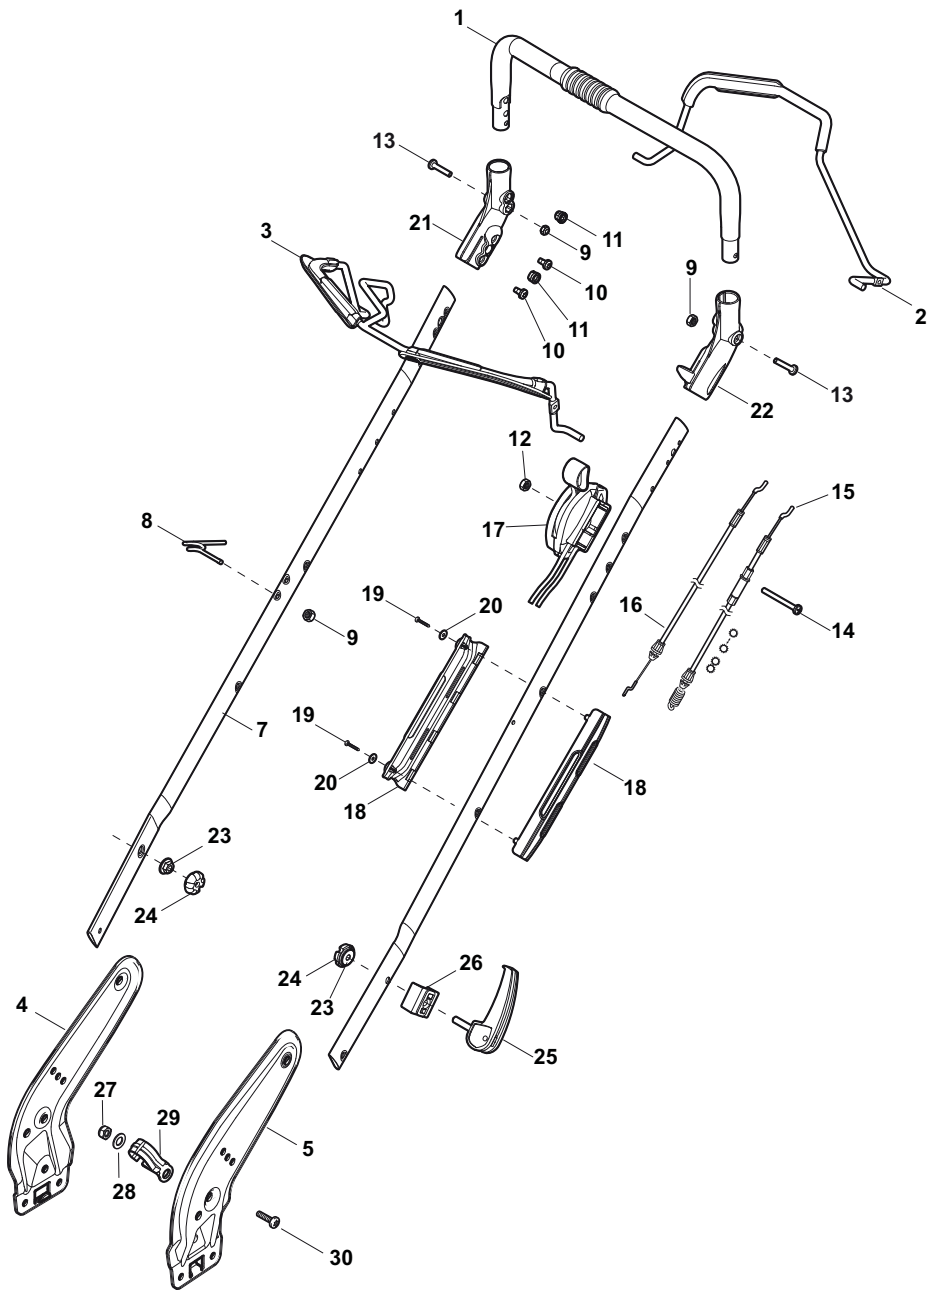

POSITION	PART No.	Q.Ty	DESCRIPTION	NOTES
1	322291150/0	1	Rubber Insert	
2	322060198/1	1	Protection, Belt	
3	112728530/0	3	Screw	
4	322140223/0	1	Deflector	

POSITION	PART No.	Q.Ty	DESCRIPTION	NOTES
1	322500102/0	1	Front Combi	
2	112523000/1	2	Washer	
3	112728124/0	2	Screw	
5	322226151/0	1	Mask, Black	
6	112727799/0	2	Screw	
7	322393639/0	1	Handle, Grey	
8	112154510/0	2	Nut	

POSITION	PART No.	Q.Ty	DESCRIPTION	NOTES
1	381006670/2	1	Handgrip	
2	381003349/0	1	Lever, Driving	
3	381003344/0	1	Lever, Engine Brake	
4	381005149/0	1	Bracket, R	
5	381005151/0	1	Bracket, L	
7	381006773/0	2	Handle Black	
8	122430309/0	1	Spring	
9	112154330/0	2	Nut	
10	112735662/1	4	Screw	
11	322041967/0	4	Bush	
12	112154510/0	3	Nut	
13	112728721/0	2	Screw	
14	112727786/0	1	Screw	
15	381030093/0	1	Cable, Rear Drive	
16	181030073/0	1	Cable, Thread Engine Brake	
17	181005516/0	1	Throttle Cable	
18	322806644/0	1	Protection	
19	112727812/0	2	Screw	
20	112523000/1	2	Washer	
21	322488301/0	1	Support , R	
22	322488303/0	1	Support, L	
23	112154220/0	2	Nut	
24	322399835/0	2	Knob	
25	381003253/0	2	Handle	
26	322680017/0	2	Support	
27	112155000/0	1	Nut	
28	125038002/1	1	Bush	
29	322192156/0	1	Fair Led	
30	112760605/0	1	Screw	

POSITION	PART No.	Q.Ty	DESCRIPTION	NOTES
1	119216035/0	8	Bearing	
2	381007416/2	4	Wheel Ø 200	
3	322110492/0	2	Hub Cap Grey	
4	381007417/2	2	Wheel Ø 280	
5	322110560/0	2	Hub Cap	

POSITION	PART No.	Q.Ty	DESCRIPTION	NOTES
1	112735108/1	3	Screw	
2	122465607/3	1	Hub With Pulley, Crankshaft Ø 22.2	
3	181004397/0	1	Blade Winged	
4	122160400/0	1	Elastic Washer	
5	112523080/0	1	Washer	
6	112735698/0	1	Screw	
7	112139100/0	1	Feather, Crankshaft Ø 22.2	