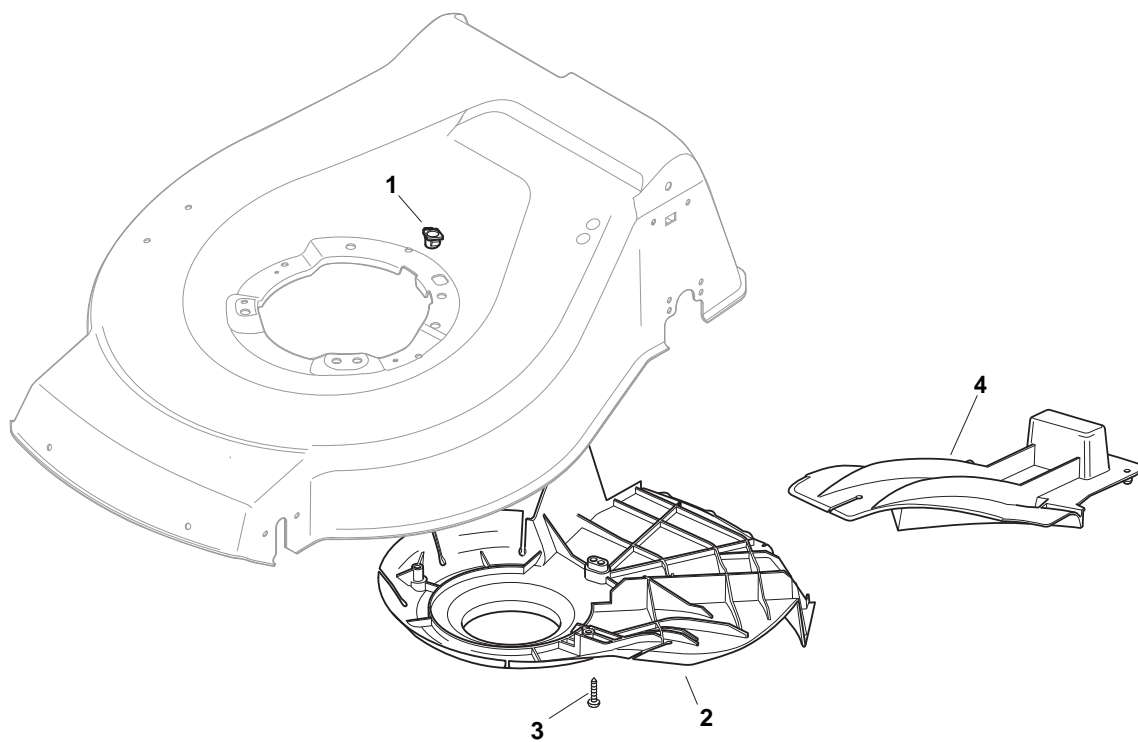

THIS INFORMATION IS NOT INTENDED FOR SALE OR RESALE, AND THIS NOTICE MUST REMAIN ON ALL COPIES.

POSITION	PART No.	Q.Ty	DESCRIPTION	NOTES
1	381004562/0	1	Deck Yellow	
2	122534131/0	1	Pin	
3	381003398/0	1	Lever, Height Adjustment	
4	112154510/0	1	Nut	
5	112788512/0	1	Screw	
6	322394503/0	1	Knob	
7	112521310/0	1	Washer	
8	112150000/0	1	Nut	
10	122943013/0	1	Screw	
11	381002030/0	1	Rod, Height Adjustment	
12	112436051/0	1	Plate	
13	112727803/0	3	Screw	
14	112154510/0	3	Nut	
15	112727801/0	1	Screw	
16	381002883/1	1	Axle, Front Wheels	
17	112154510/0	1	Nut	
18	112728450/0	1	Screw	
19	322034002/0	1	Washing Connection	
21	322600145/0	2	Protection, Wheel	
24	112521350/0	4	Washer	
25	112155000/0	4	Nut	
27	322600208/0	2	Protection, Wheel	
31	381302835/1	1	Axle, Rear Wheels	
32	122450460/0	1	Spring	
33	112728697/0	4	Screw	
34	322545152/0	2	Plate	
35	112728697/0	4	Screw	
36	322785304/1	2	Support	
37	122570134/0	1	Pinion L	
38	322120115/0	2	Ring Gear	
39	112728706/0	6	Screw	
40	122570133/0	1	Pinion R	
41	122446192/0	1	Spring	

POSITION	PART No.	Q.Ty	DESCRIPTION	NOTES
1	322291150/0	1	Rubber Insert	
2	322060198/1	1	Protection, Belt	
3	112728530/0	3	Screw	
4	322140223/0	1	Deflector	

POSITION	PART No.	Q.Ty	DESCRIPTION	NOTES
1	322500102/0	1	Front Combi	
2	112523000/1	2	Washer	
3	112728124/0	2	Screw	
5	322226151/0	1	Mask, Black	
6	112727799/0	2	Screw	
7	322393639/0	1	Handle, Grey	
8	112154510/0	2	Nut	

POSITION	PART No.	Q.Ty	DESCRIPTION	NOTES
1	119216035/0	8	Bearing	
2	381007416/2	4	Wheel Ø 200	
3	322110492/0	2	Hub Cap Grey	
4	381007417/2	2	Wheel Ø 280	
5	322110560/0	2	Hub Cap	

POSITION	PART No.	Q.Ty	DESCRIPTION	NOTES
1	112735108/1	3	Screw	
2	122465607/3	1	Hub With Pulley, Crankshaft Ø 22.2	
3	181004397/0	1	Blade Winged	
4	122160400/0	1	Elastic Washer	
5	112523080/0	1	Washer	
6	112735698/0	1	Screw	
7	112139100/0	1	Feather, Crankshaft Ø 22.2	