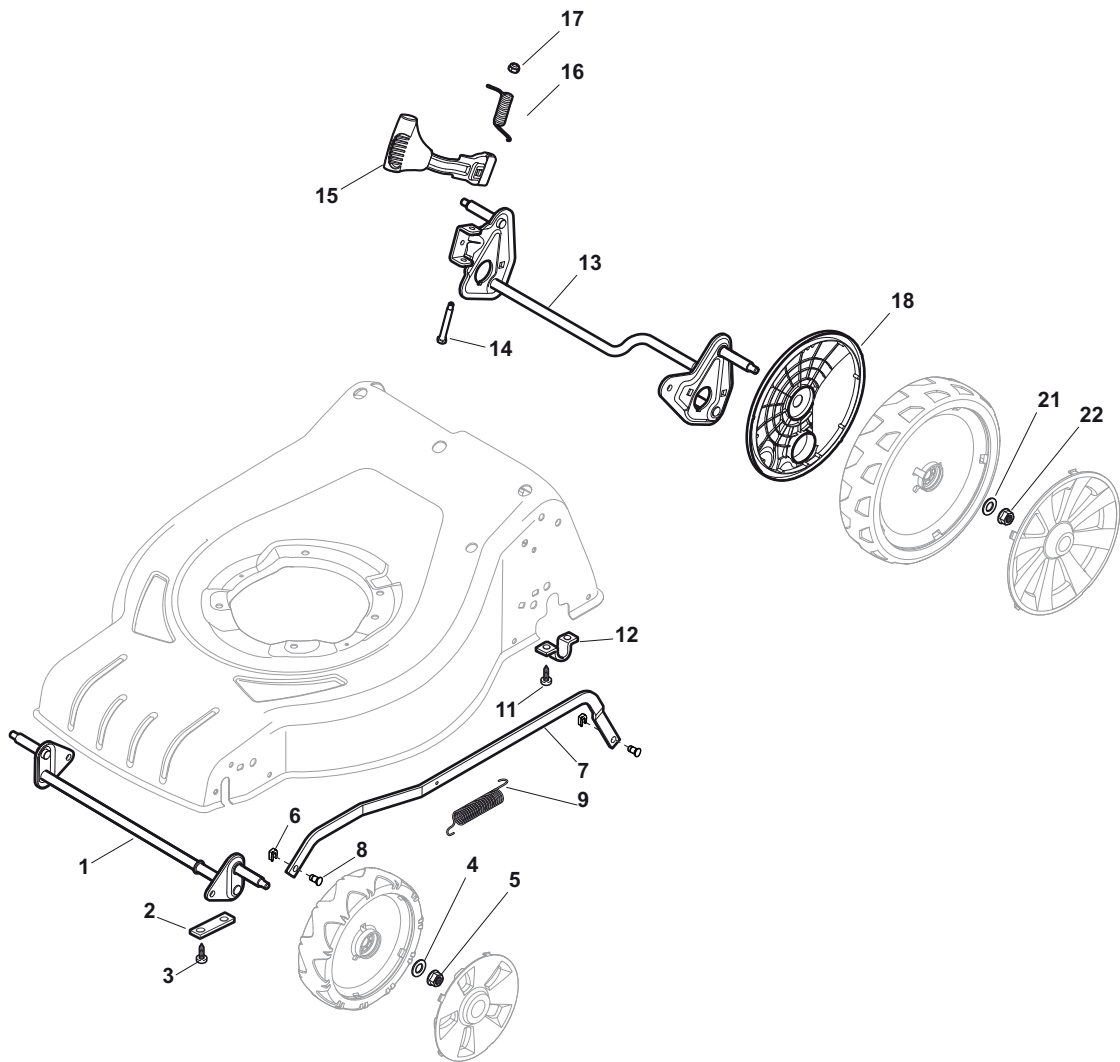

POSITION	PART No.	Q.Ty	DESCRIPTION	NOTES
1	381302853/0	1	Axle, Front Wheels	
2	322545142/0	2	Plate	
3	112728698/0	4	Screw	
4	112521350/0	2	Washer	
5	112155000/0	2	Nut	
6	112436051/0	2	Plate	
7	322869679/0	1	Rod, Height Adjustment	
8	122519823/0	2	Pin	
9	122446193/0	1	Spring	
11	112728698/0	4	Screw	
12	322545152/0	2	Plate	
13	381302849/0	1	Axle, Rear Wheels	
14	122534131/0	1	Pin	
15	381003357/0	1	Lever, Height Adjustment	
16	122446192/0	1	Spring	
17	112154510/0	1	Nut	
18	322600240/0	2	Protection, Wheel	
21	112521350/0	2	Washer	
22	112155000/0	2	Nut	

POSITION	PART No.	Q.Ty	DESCRIPTION	NOTES
1	381006739/1	1	Handle, Upper Part	
1	381006745/1	1	Handle, Upper Part with sponge handgrip	
2	122430313/0	1	Guide Spring	
3	112521330/0	1	Washer	
4	112154510/0	1	Nut	
5	118390020/0	1	Fairlead	
6	181003363/1	1	Lever, Engine Brake Black	
7	181030087/0	1	Cable, Thread Engine Brake	
8	112727788/0	1	Screw	
9	112154510/0	1	Nut	
10	181003364/0	1	Lever, Driving Black	
11	381030051/0	1	Cable, Rear Drive	
12	181005512/0	1	Throttle Cable	

POSITION	PART No.	Q.Ty	DESCRIPTION	NOTES
1	112608600/0	4	Seeger	
2	122570134/0	1	Pinion L	
3	122570133/0	1	Pinion R	
4	322042067/0	2	Bush	
5	112521371/0	2	Washer	
6	181003092/0	1	Gear Box	
7	122601904/0	1	Pulley	
8	112645705/0	1	Pin	
9	122033283/0	1	Adjustment Rod	
10	135064196/0	1	Belt	
11	122041957/1	1	Bush	
12	122450063/0	1	Spring	
13	322680009/0	1	Washer	
14	112154510/0	1	Nut	
15	122110230/0	1	Cap	
16	122753000/0	2	Pin	

POSITION	PART No.	Q.Ty	DESCRIPTION	NOTES
1	381007484/1	2	Wheel Ø 200	
2	119216035/0	4	Bearing	
3	322110645/0	2	Hub Cap Grey	
5	381007479/1	2	Wheel Ø 280	
6	119216035/0	4	Bearing	
7	112728706/0	6	Screw	
8	322120115/0	2	Ring Gear	
9	322110646/0	2	Hub Cap Grey	