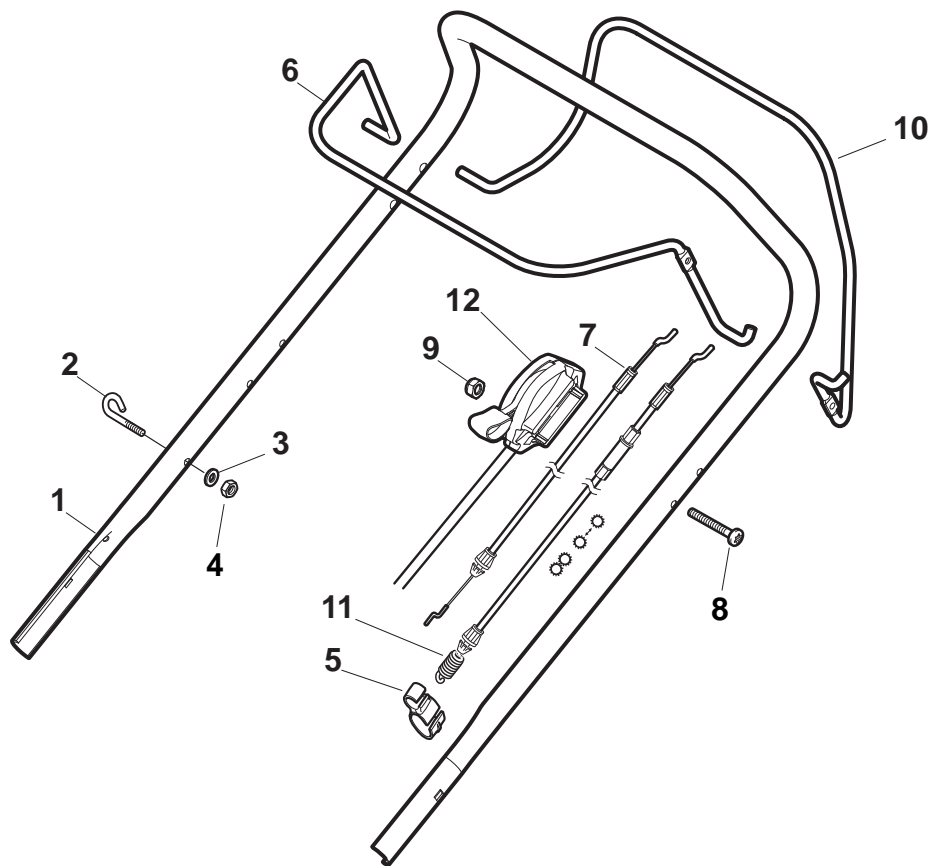

POSITION	PART No.	Q.Ty	DESCRIPTION	NOTES
1	381302853/0	1	Axle, Front Wheels	
2	322545142/0	2	Plate	
3	112728698/0	4	Screw	
4	112521350/0	2	Washer	
5	112155000/0	2	Nut	
6	112436051/0	2	Plate	
7	322869679/0	1	Rod, Height Adjustment	
8	122519823/0	2	Pin	
9	122446193/0	1	Spring	
11	112728698/0	4	Screw	
12	322545152/0	2	Plate	
13	381302849/0	1	Axle, Rear Wheels	
14	122534131/0	1	Pin	
15	381003357/0	1	Lever, Height Adjustment	
16	122446192/0	1	Spring	
17	112154510/0	1	Nut	
18	322600240/0	2	Protection, Wheel	
21	112521350/0	2	Washer	
22	112155000/0	2	Nut	

POSITION	PART No.	Q.Ty	DESCRIPTION	NOTES
1	381006785/0	1	Handle, Lower Part	
2	112819110/0	2	Screw	
3	122671651/0	2	Washer	
4	122399900/0	2	Knob, Black	
5	112293200/0	2	Nut	
7	112818900/0	2	Screw	
9	122399900/0	2	Knob, Black	
10	112293200/0	2	Nut	
11	112155000/0	2	Nut	
12	112521350/0	2	Washer	
13	112369500/0	2	Elastic Washer	
14	112760605/0	2	Screw	
15	381008691/0	1	Screws Outfit, Black	

POSITION	PART No.	Q.Ty	DESCRIPTION	NOTES
1	381006739/1	1	Handle, Upper Part	
1	381006745/1	1	Handle, Upper Part with sponge handgrip	
2	122430313/0	1	Guide Spring	
3	112521330/0	1	Washer	
4	112154510/0	1	Nut	
5	118390020/0	1	Fairlead	
6	181003363/1	1	Lever, Engine Brake Black	
7	181030087/0	1	Cable, Thread Engine Brake	
8	112727788/0	1	Screw	
9	112154510/0	1	Nut	
10	181003364/0	1	Lever, Driving Black	
11	381030051/0	1	Cable, Rear Drive	
12	181005512/0	1	Throttle Cable	

POSITION	PART No.	Q.Ty	DESCRIPTION	NOTES
1	381007484/1	2	Wheel Ø 200	
2	119216035/0	4	Bearing	
3	322110645/0	2	Hub Cap Grey	
5	381007479/1	2	Wheel Ø 280	
6	119216035/0	4	Bearing	
7	112728706/0	6	Screw	
8	322120115/0	2	Ring Gear	
9	322110646/0	2	Hub Cap Grey	