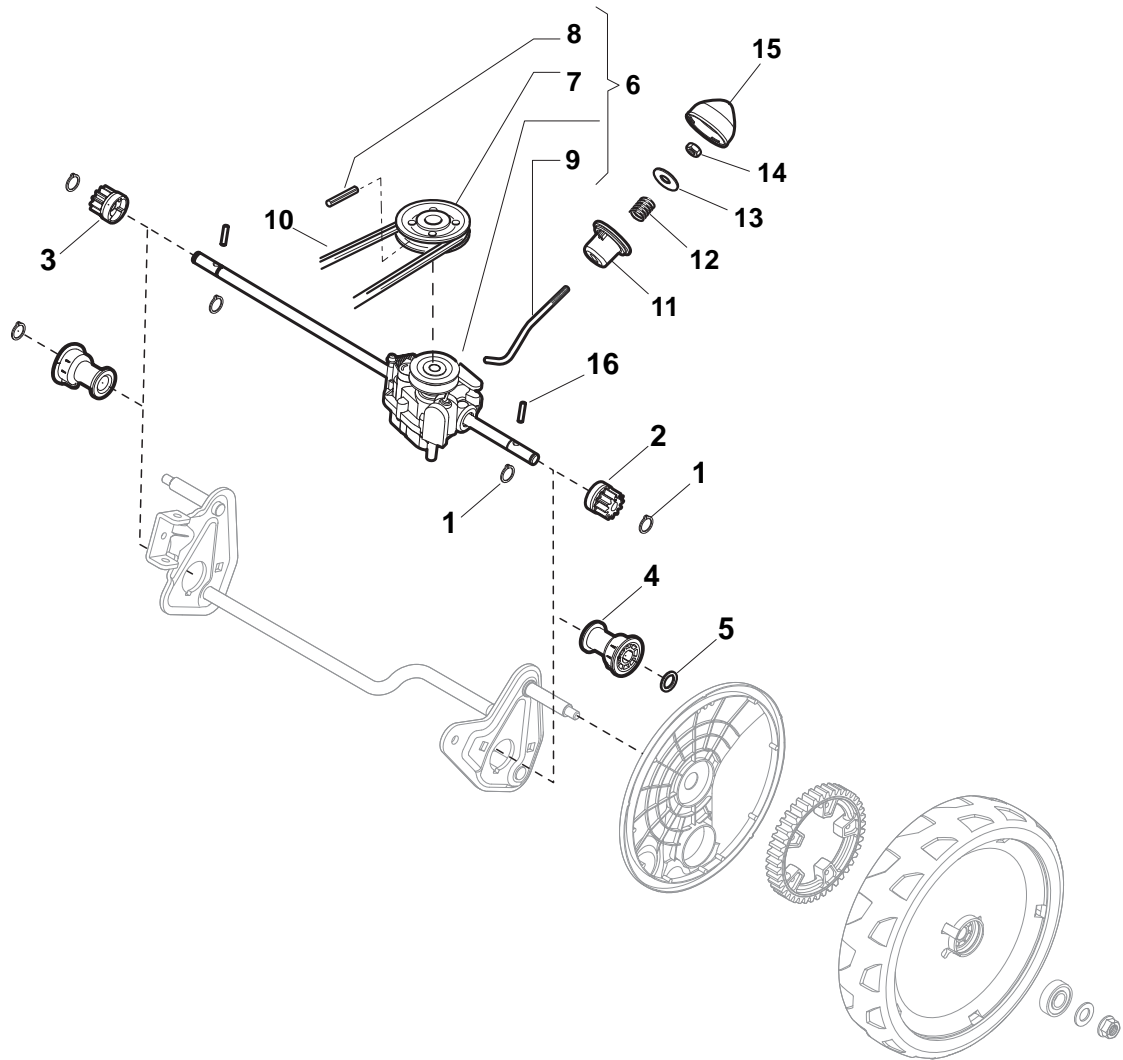

POSITION	PART No.	Q.Ty	DESCRIPTION	NOTES
1	381302853/0	1	Axle, Front Wheels	
2	322545142/0	2	Plate	
3	112728698/0	4	Screw	
4	112521350/0	2	Washer	
5	112155000/0	2	Nut	
6	112436051/0	2	Plate	
7	322869679/0	1	Rod, Height Adjustment	
8	122519823/0	2	Pin	
9	122446193/0	1	Spring	
11	112728698/0	4	Screw	
12	322545152/0	2	Plate	
13	381302849/0	1	Axle, Rear Wheels	
14	122534131/0	1	Pin	
15	381003357/0	1	Lever, Height Adjustment	
16	122446192/0	1	Spring	
17	112154510/0	1	Nut	
18	322600240/0	2	Protection, Wheel	
21	112521350/0	2	Washer	
22	112155000/0	2	Nut	

POSITION	PART No.	Q.Ty	DESCRIPTION	NOTES
1	381006785/0	1	Handle, Lower Part	
2	112819110/0	2	Screw	
3	122671651/0	2	Washer	
4	122399900/0	2	Knob, Black	
5	112293200/0	2	Nut	
7	112818900/0	2	Screw	
9	122399900/0	2	Knob, Black	
10	112293200/0	2	Nut	
11	112155000/0	2	Nut	
12	112521350/0	2	Washer	
13	112369500/0	2	Elastic Washer	
14	112760605/0	2	Screw	
15	381008691/0	1	Screws Outfit, Black	

POSITION	PART No.	Q.Ty	DESCRIPTION	NOTES
1	381006739/1	1	Handle, Upper Part	
1	381006745/1	1	Handle, Upper Part with sponge handgrip	
2	122430313/0	1	Guide Spring	
3	112521330/0	1	Washer	
4	112154510/0	1	Nut	
5	118390020/0	1	Fairlead	
6	181003363/1	1	Lever, Engine Brake Black	
7	181030087/0	1	Cable, Thread Engine Brake	
8	112727788/0	1	Screw	
9	112154510/0	1	Nut	
10	181003364/0	1	Lever, Driving Black	
11	381030051/0	1	Cable, Rear Drive	
12	181005512/0	1	Throttle Cable	

POSITION	PART No.	Q.Ty	DESCRIPTION	NOTES
1	381007484/1	2	Wheel Ø 200	
2	119216035/0	4	Bearing	
3	322110645/0	2	Hub Cap Grey	
5	381007479/1	2	Wheel Ø 280	
6	119216035/0	4	Bearing	
7	112728706/0	6	Screw	
8	322120115/0	2	Ring Gear	
9	322110646/0	2	Hub Cap Grey	