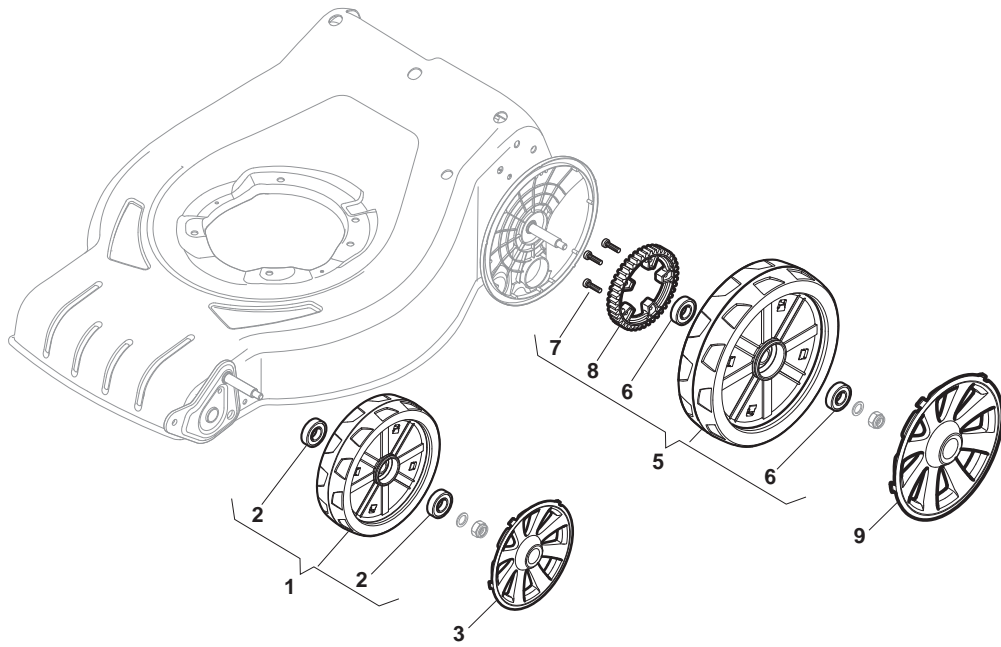

POSITION	PART No.	Q.Ty	DESCRIPTION	NOTES
1	381302853/0	1	Axle, Front Wheels	
2	322545142/0	2	Plate	
3	112728698/0	4	Screw	
4	112521350/0	2	Washer	
5	112155000/0	2	Nut	
6	112436051/0	2	Plate	
7	322869679/0	1	Rod, Height Adjustment	
8	122519823/0	2	Pin	
9	122446193/0	1	Spring	
11	112728698/0	4	Screw	
12	322545152/0	2	Plate	
13	381302849/0	1	Axle, Rear Wheels	
14	122534131/0	1	Pin	
15	381003357/0	1	Lever, Height Adjustment	
16	122446192/0	1	Spring	
17	112154510/0	1	Nut	
18	322600240/0	2	Protection, Wheel	
21	112521350/0	2	Washer	
22	112155000/0	2	Nut	

POSITION	PART No.	Q.Ty	DESCRIPTION	NOTES
1	381006785/0	1	Handle, Lower Part	
2	112819110/0	2	Screw	
3	122671651/0	2	Washer	
4	122399900/0	2	Knob, Black	
5	112293200/0	2	Nut	
7	112818900/0	2	Screw	
9	122399900/0	2	Knob, Black	
10	112293200/0	2	Nut	
11	112155000/0	2	Nut	
12	112521350/0	2	Washer	
13	112369500/0	2	Elastic Washer	
14	112760605/0	2	Screw	
15	381008691/0	1	Screws Outfit, Black	

POSITION	PART No.	Q.Ty	DESCRIPTION	NOTES
1	381006739/1	1	Handle, Upper Part	
1	381006745/1	1	Handle, Upper Part with sponge handgrip	
2	122430313/0	1	Guide Spring	
3	112521330/0	1	Washer	
4	112154510/0	1	Nut	
5	118390020/0	1	Fairlead	
6	181003363/1	1	Lever, Engine Brake Black	
7	181030087/0	1	Cable, Thread Engine Brake	
8	112727788/0	1	Screw	
9	112154510/0	1	Nut	
10	181003364/0	1	Lever, Driving Black	
11	381030051/0	1	Cable, Rear Drive	
12	181005512/0	1	Throttle Cable	

POSITION	PART No.	Q.Ty	DESCRIPTION	NOTES
1	381007484/1	2	Wheel Ø 200	
2	119216035/0	4	Bearing	
3	322110645/0	2	Hub Cap Grey	
5	381007479/1	2	Wheel Ø 280	
6	119216035/0	4	Bearing	
7	112728706/0	6	Screw	
8	322120115/0	2	Ring Gear	
9	322110646/0	2	Hub Cap Grey	