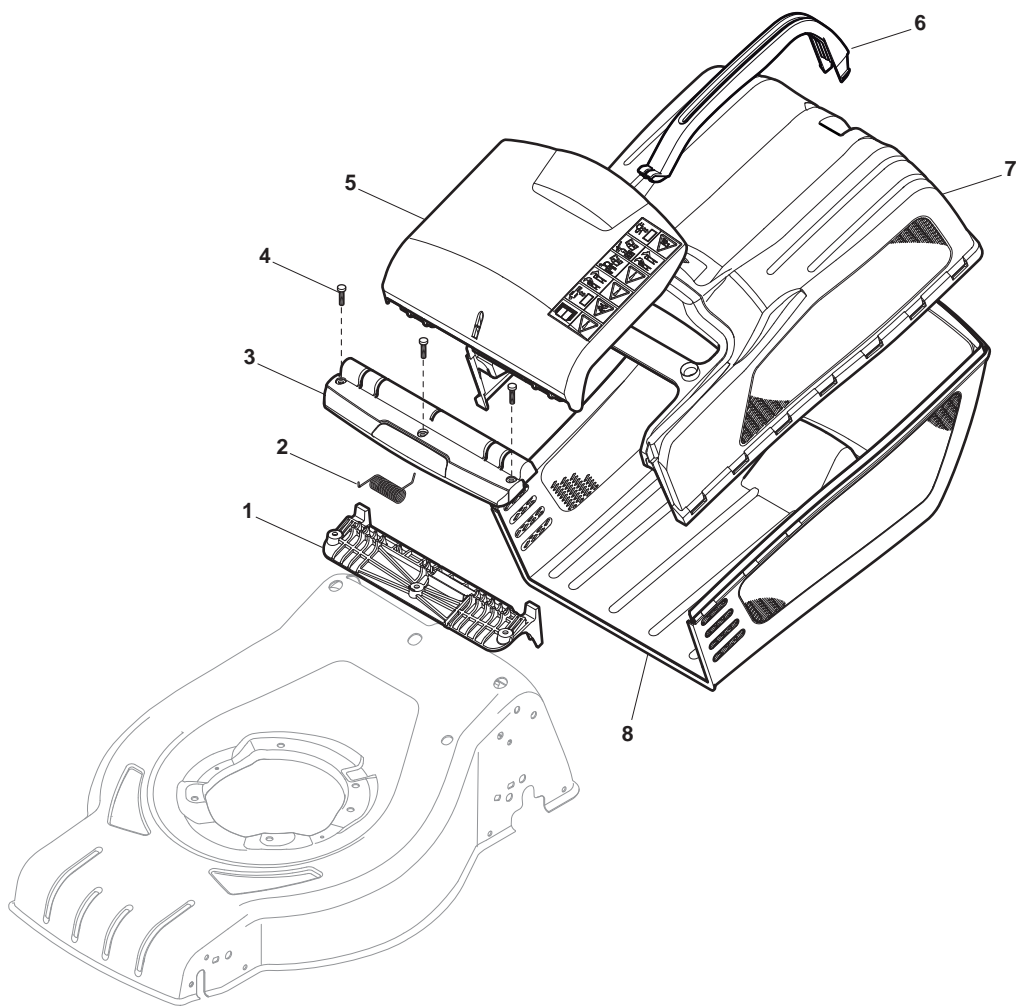

POSITION	PART No.	Q.Ty	DESCRIPTION	NOTES
1	322785331/0	1	Support	
2	122450464/0	1	Spring	
3	322109554/0	1	Cover, Black	
3	322109556/0	1	Cover, Yellow	
4	112728699/0	3	Screw	
5	322600206/1	1	Stone-Guard Black	
5	322600214/1	1	Stone-Guard Yellow	
6	322393643/0	1	Handle, Black	
7	322486260/0	1	Grassbox Upper Part, Black	
8	322486261/0	1	Grassbox Lower Part, Black