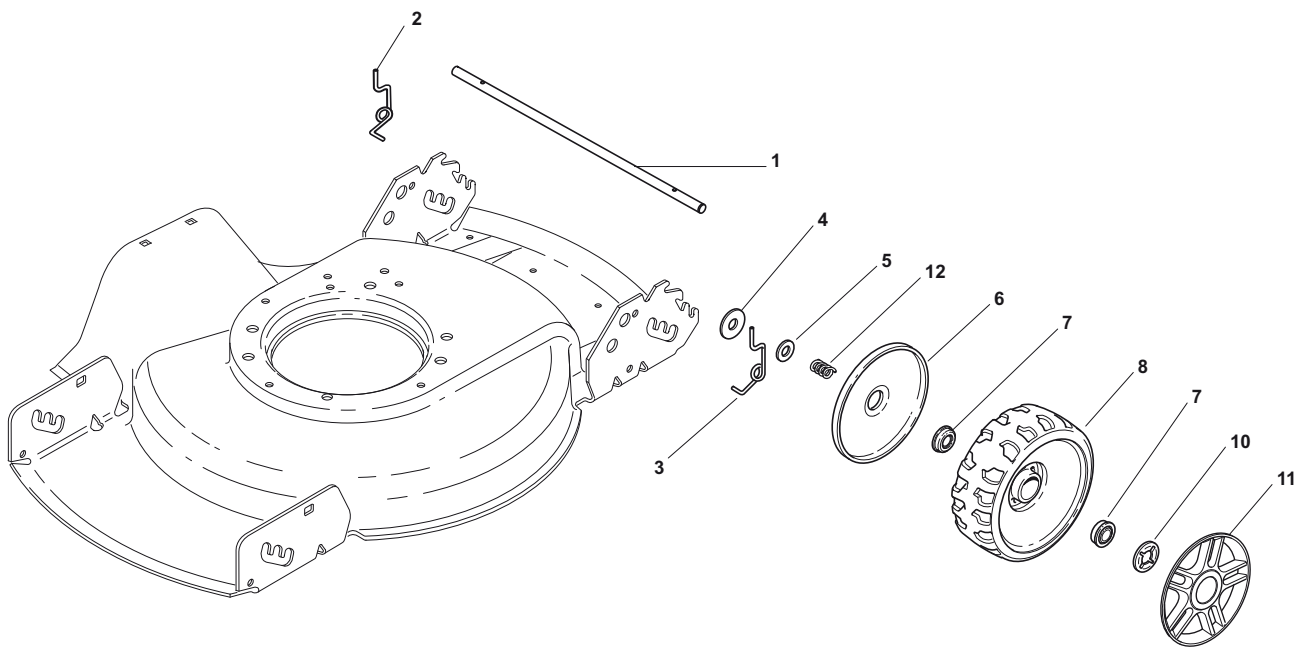

THIS INFORMATION IS NOT INTENDED FOR SALE OR RESALE, AND THIS NOTICE MUST REMAIN ON ALL COPIES.

POSITION	PART No.	Q.Ty	DESCRIPTION	NOTES
1	381002984/0	1	Deck Yellow	
6	322600159/0	1	Protection	
7	381008502/0	1	Outfit, Screws	
8	322041958/0	4	Isolation Compass	
9	112793701/0	4	Screw	
10	122671651/0	4	Washer	
11	322551577/0	2	Isolation Plate	
12	112155000/0	4	Nut	
13	381006639/0	1	Handle, Lower Part	
14	112361005/0	2	Nut	
15	322399810/0	2	Knob	
16	112521350/0	2	Washer	
17	122430311/0	1	Guide Spring	
18	112820655/0	2	Screw	
19	322545137/0	2	Plate For Handle Fastening	
38	322192001/0	1	Anchor Clamp	
39	112728691/0	1	Screw	

POSITION	PART No.	Q.Ty	DESCRIPTION	NOTES
1	322033395/0	2	Axle	
2	122450442/0	2	R Spring	
3	122450441/0	2	L Spring	
4	122671654/0	4	Washer	
5	122671659/0	4	Washer	
6	322600095/0	4	Protection, Wheel	
7	122122200/0	8	Bearing	
8	322686091/1	4	Wheel Ø 165	
10	122020050/0	4	Snap Ring	
11	322110651/0	4	Hub Cap Yellow	
12	122430215/0	4	Spring	

POSITION	PART No.	Q.Ty	DESCRIPTION	NOTES
1	381006618/1	1	Handle, Upper Part	
2	381003330/0	1	Lever, Engine Brake	
3	181000686/0	1	Cable, Thread Engine Brake	
4	322551640/0	1	Plate	
5	112727783/0	1	Screw	
6	112154510/0	1	Nut	

POSITION	PART No.	Q.Ty	DESCRIPTION	NOTES
1	122465617/0	1	Hub	
2	181004124/1	1	Blade Standard	
3	112530140/0	1	Washer	
4	112735694/0	1	Screw	
5	112139100/0	1	Feather, Crankshaft Ø 22.2	
6	112735108/1	3	Screw	
7	112521355/0	3	Washer	