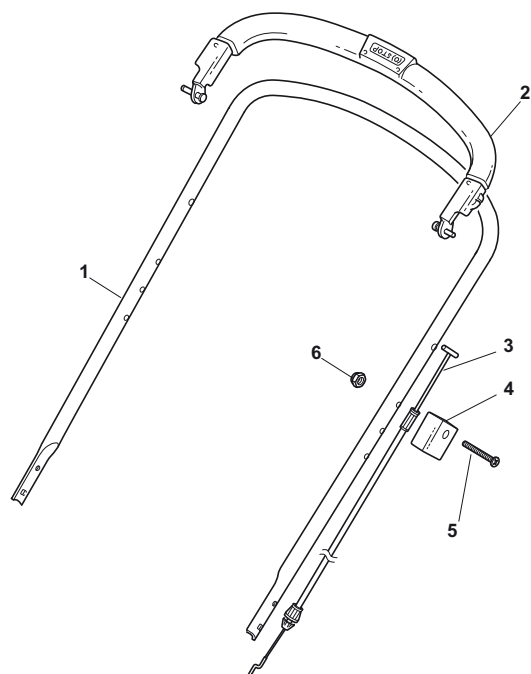

THIS INFORMATION IS NOT INTENDED FOR SALE OR RESALE, AND THIS NOTICE MUST REMAIN ON ALL COPIES.

POSITION	PART No.	Q.Ty	DESCRIPTION	NOTES
1	381002984/0	1	Deck Yellow	
6	322600159/0	1	Protection	
7	381008502/0	1	Outfit, Screws	
8	322041958/0	4	Isolation Compass	
9	112793701/0	4	Screw	
10	122671651/0	4	Washer	
11	322551577/0	2	Isolation Plate	
12	112155000/0	4	Nut	
13	381006639/0	1	Handle, Lower Part	
14	112361005/0	2	Nut	
15	322399810/0	2	Knob	
16	112521350/0	2	Washer	
17	122430311/0	1	Guide Spring	
18	112820655/0	2	Screw	
19	322545137/0	2	Plate For Handle Fastening	
38	322192001/0	1	Anchor Clamp	
39	112728691/0	1	Screw	

POSITION	PART No.	Q.Ty	DESCRIPTION	NOTES
1	322033395/0	2	Axle	
2	122450442/0	2	R Spring	
3	122450441/0	2	L Spring	
4	122671654/0	4	Washer	
5	122671659/0	4	Washer	
6	322600095/0	4	Protection, Wheel	
7	122122200/0	8	Bearing	
8	322686091/1	4	Wheel Ø 165	
10	122020050/0	4	Snap Ring	
11	322110651/0	4	Hub Cap Yellow	
12	122430215/0	4	Spring	

POSITION	PART No.	Q.Ty	DESCRIPTION	NOTES
1	381006618/1	1	Handle, Upper Part	
2	381003330/0	1	Lever, Engine Brake	
3	181000686/0	1	Cable, Thread Engine Brake	
4	322551640/0	1	Plate	
5	112727783/0	1	Screw	
6	112154510/0	1	Nut	

POSITION	PART No.	Q.Ty	DESCRIPTION	NOTES
1	122465617/0	1	Hub	
2	181004124/1	1	Blade Standard	
3	112530140/0	1	Washer	
4	112735694/0	1	Screw	
5	112139100/0	1	Feather, Crankshaft Ø 22.2	
6	112735108/1	3	Screw	
7	112521355/0	3	Washer	