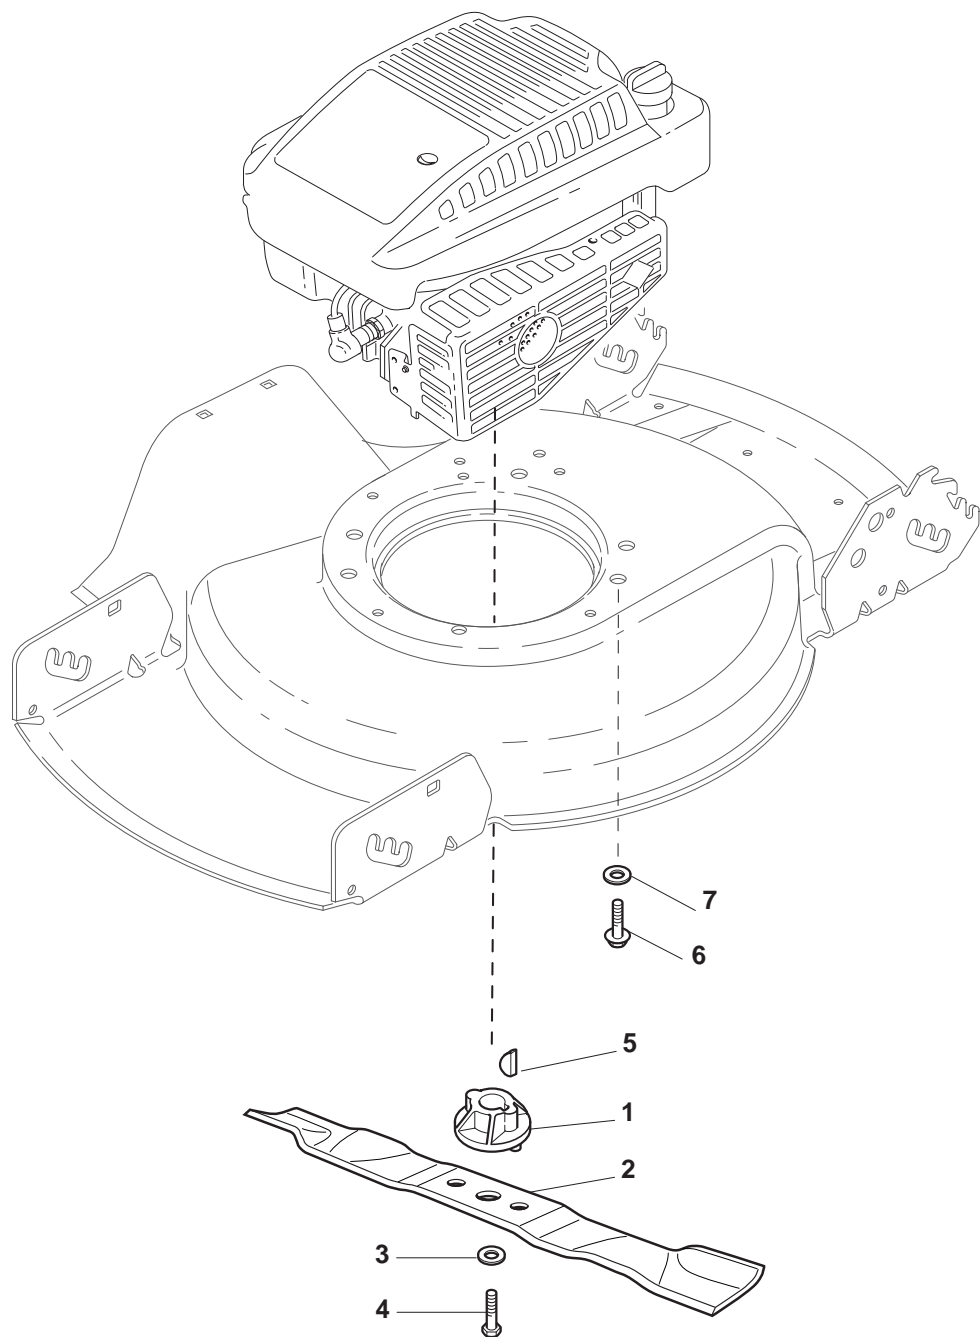

POSITION	PART No.	Q.Ty	DESCRIPTION	NOTES
1	322033395/0	2	Axle	
2	122450442/0	2	R Spring	
3	122450441/0	2	L Spring	
4	122671654/0	4	Washer	
5	122671659/0	4	Washer	
6	322600095/0	4	Protection, Wheel	
7	122122200/0	8	Bearing	
8	322686091/1	4	Wheel Ø 165	
10	122020050/0	4	Snap Ring	
11	322110651/0	4	Hub Cap Yellow	
12	122430215/0	4	Spring	

POSITION	PART No.	Q.Ty	DESCRIPTION	NOTES
1	381006618/1	1	Handle, Upper Part	
2	381003330/0	1	Lever, Engine Brake	
3	181000686/0	1	Cable, Thread Engine Brake	
4	322551640/0	1	Plate	
5	112727783/0	1	Screw	
6	112154510/0	1	Nut	

POSITION	PART No.	Q.Ty	DESCRIPTION	NOTES
1	112291000/0	1	Nut	
2	112581500/0	1	Grower	
3	122171005/0	1	Spacer	
4	112521360/0	1	Washer	
5	112508100/0	1	Spring Washer	
6	381007220/0	1	Lever, Throttle	
7	481007080/0	1	Throttle Cable	
8	112815000/0	1	Screw	
9	114356703/0	1	Label	

POSITION	PART No.	Q.Ty	DESCRIPTION	NOTES
1	122465617/0	1	Hub	
2	181004124/1	1	Blade Standard	
3	112530140/0	1	Washer	
4	112735694/0	1	Screw	
5	112139100/0	1	Feather, Crankshaft Ø 22.2	
6	112735108/1	3	Screw	
7	112521355/0	3	Washer	