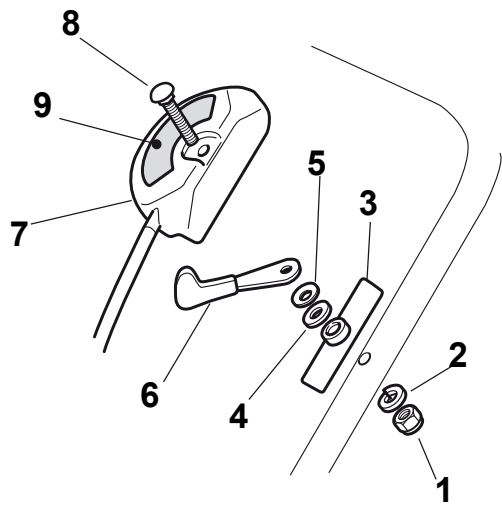

THIS INFORMATION IS NOT INTENDED FOR SALE OR RESALE, AND THIS NOTICE MUST REMAIN ON ALL COPIES.

POSITION	PART No.	Q.Ty	DESCRIPTION	NOTES
1	381002984/0	1	Deck Yellow	
6	322600159/0	1	Protection	
7	381008502/0	1	Outfit, Screws	
8	322041958/0	4	Isolation Compass	
9	112793701/0	4	Screw	
10	122671651/0	4	Washer	
11	322551577/0	2	Isolation Plate	
12	112155000/0	4	Nut	
13	381006639/0	1	Handle, Lower Part	
14	112361005/0	2	Nut	
15	322399810/0	2	Knob	
16	112521350/0	2	Washer	
17	122430311/0	1	Guide Spring	
18	112820655/0	2	Screw	
19	322545137/0	2	Plate For Handle Fastening	
38	322192001/0	1	Anchor Clamp	
39	112728691/0	1	Screw	

POSITION	PART No.	Q.Ty	DESCRIPTION	NOTES
1	322033395/0	2	Axle	
2	122450442/0	2	R Spring	
3	122450441/0	2	L Spring	
4	122671654/0	4	Washer	
5	122671659/0	4	Washer	
6	322600095/0	4	Protection, Wheel	
7	122122200/0	8	Bearing	
8	322686091/1	4	Wheel Ø 165	
10	122020050/0	4	Snap Ring	
11	322110651/0	4	Hub Cap Yellow	
12	122430215/0	4	Spring	

POSITION	PART No.	Q.Ty	DESCRIPTION	NOTES
1	381006618/1	1	Handle, Upper Part	
2	381003330/0	1	Lever, Engine Brake	
3	181000686/0	1	Cable, Thread Engine Brake	
4	322551640/0	1	Plate	
5	112727783/0	1	Screw	
6	112154510/0	1	Nut	

POSITION	PART No.	Q.Ty	DESCRIPTION	NOTES
1	122465617/0	1	Hub	
2	181004124/1	1	Blade Standard	
3	112530140/0	1	Washer	
4	112735694/0	1	Screw	
5	112139100/0	1	Feather, Crankshaft Ø 22.2	
6	112735108/1	3	Screw	
7	112521355/0	3	Washer	