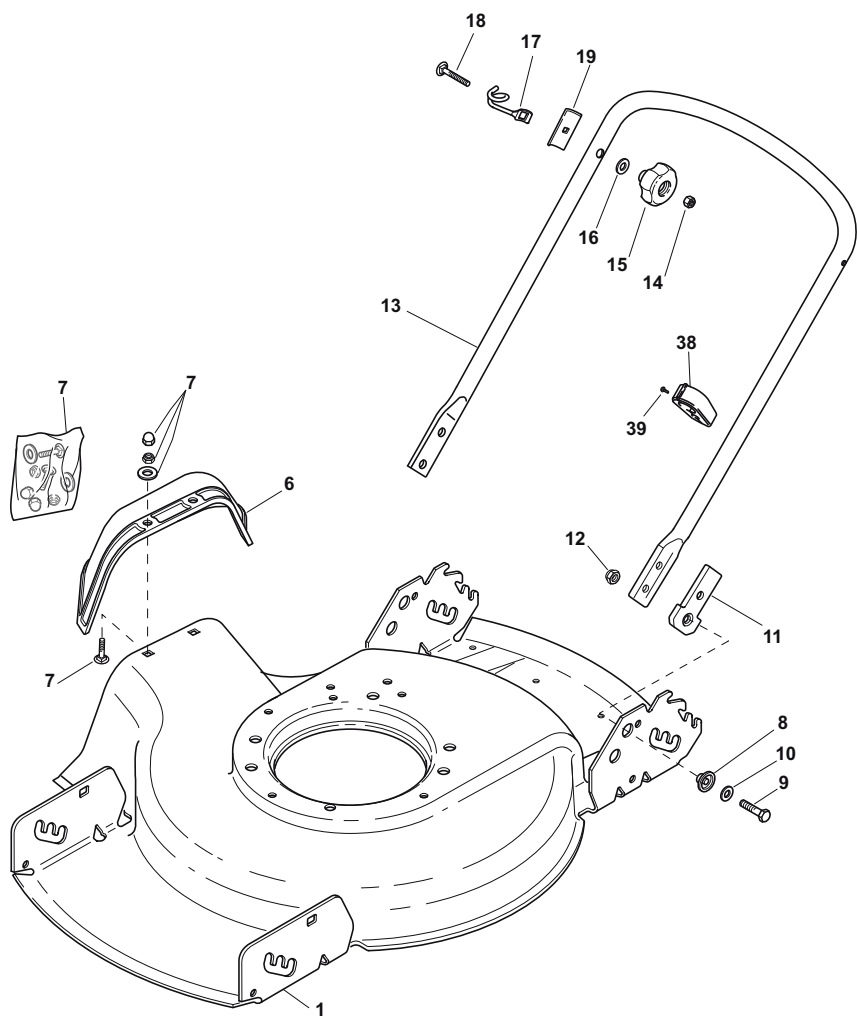

POSITION	PART No.	Q.Ty	DESCRIPTION	NOTES
1	381002984/0	1	Deck Yellow	
6	322600159/0	1	Protection	
7	381008502/0	1	Outfit, Screws	
8	322041958/0	4	Isolation Compass	
9	112793701/0	4	Screw	
10	122671651/0	4	Washer	
11	322551577/0	2	Isolation Plate	
12	112155000/0	4	Nut	
13	381006639/0	1	Handle, Lower Part	
14	112361005/0	2	Nut	
15	322399810/0	2	Knob	
16	112521350/0	2	Washer	
17	122430311/0	1	Guide Spring	
18	112820655/0	2	Screw	
19	322545137/0	2	Plate For Handle Fastening	
38	322192001/0	1	Anchor Clamp	
39	112728691/0	1	Screw