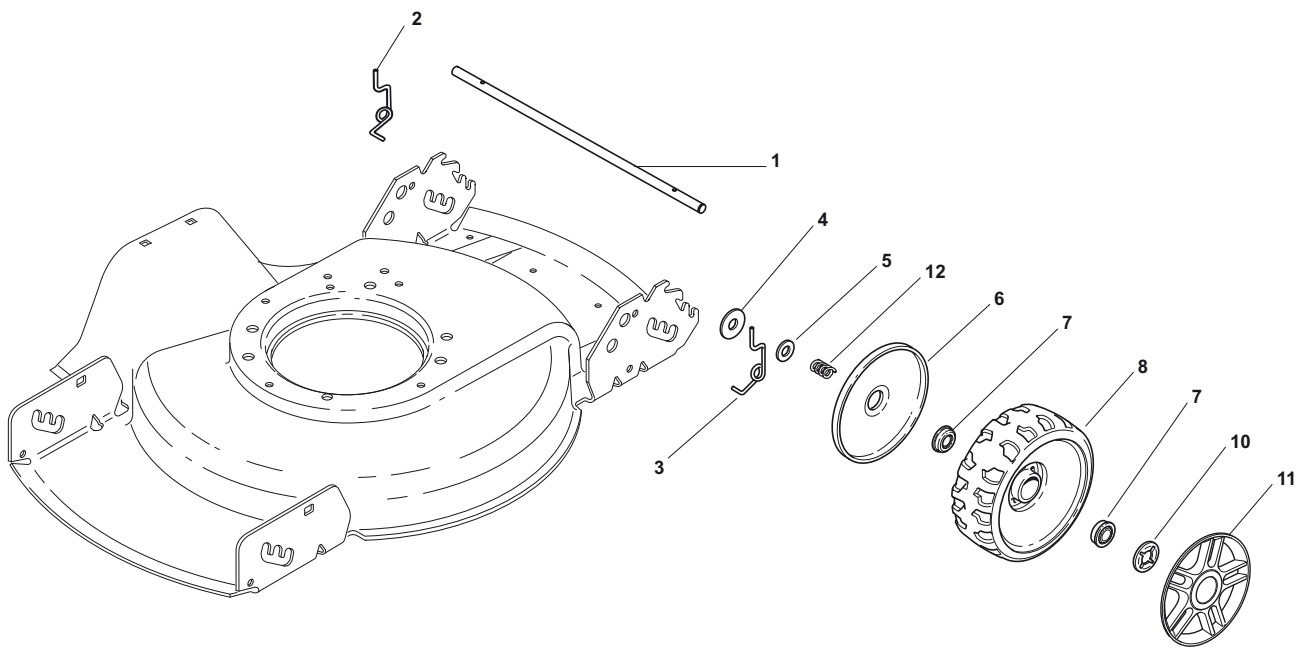

THIS INFORMATION IS NOT INTENDED FOR SALE OR RESALE, AND THIS NOTICE MUST REMAIN ON ALL COPIES.

POSITION	PART No.	Q.Ty	DESCRIPTION	NOTES
1	381002984/0	1	Deck Yellow	
6	322600159/0	1	Protection	
7	381008502/0	1	Outfit, Screws	
8	322041958/0	4	Isolation Compass	
9	112793701/0	4	Screw	
10	122671651/0	4	Washer	
11	322551577/0	2	Isolation Plate	
12	112155000/0	4	Nut	
13	381006639/0	1	Handle, Lower Part	
14	112361005/0	2	Nut	
15	322399810/0	2	Knob	
16	112521350/0	2	Washer	
17	122430311/0	1	Guide Spring	
18	112820655/0	2	Screw	
19	322545137/0	2	Plate For Handle Fastening	
38	322192001/0	1	Anchor Clamp	
39	112728691/0	1	Screw	

POSITION	PART No.	Q.Ty	DESCRIPTION	NOTES
1	322033395/0	2	Axle	
2	122450442/0	2	R Spring	
3	122450441/0	2	L Spring	
4	122671654/0	4	Washer	
5	122671659/0	4	Washer	
6	322600095/0	4	Protection, Wheel	
7	122122200/0	8	Bearing	
8	322686091/1	4	Wheel Ø 165	
10	122020050/0	4	Snap Ring	
11	322110651/0	4	Hub Cap Yellow	
12	122430215/0	4	Spring	

POSITION	PART No.	Q.Ty	DESCRIPTION	NOTES
1	381006618/1	1	Handle, Upper Part	
2	381003330/0	1	Lever, Engine Brake	
3	181000685/0	1	Cable, Thread Engine Brake	
4	322551640/0	1	Plate	
5	112727783/0	1	Screw	
6	112154510/0	1	Nut	

POSITION	PART No.	Q.Ty	DESCRIPTION	NOTES
1	122465617/0	1	Hub	
2	181004124/1	1	Blade Standard	
3	112530140/0	1	Washer	
4	112735694/0	1	Screw	
5	112139100/0	1	Feather, Crankshaft Ø 22.2	
6	112735108/1	3	Screw	
7	112521355/0	3	Washer	