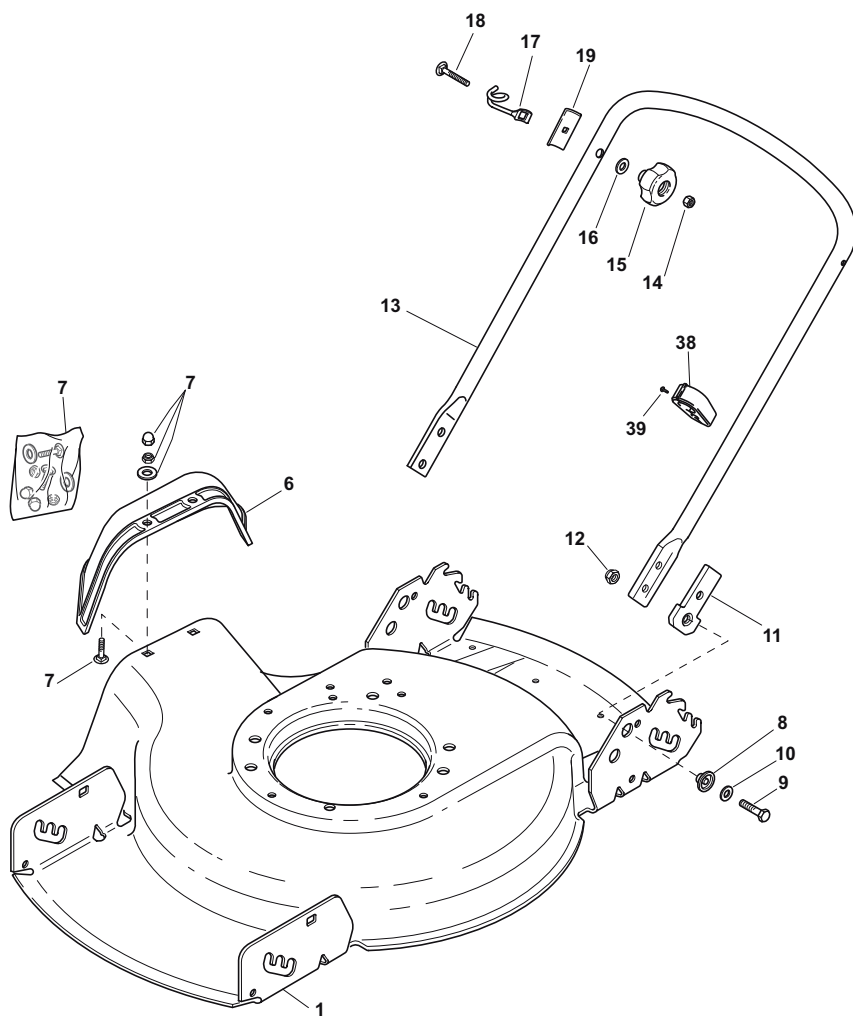

POSITION	PART No.	Q.Ty	DESCRIPTION	NOTES
1	381002984/0	1	Deck Yellow	
6	322600159/0	1	Protection	
7	381008502/0	1	Outfit, Screws	
8	322041958/0	4	Isolation Compass	
9	112793701/0	4	Screw	
10	122671651/0	4	Washer	
11	322551577/0	2	Isolation Plate	
12	112155000/0	4	Nut	
13	381006639/0	1	Handle, Lower Part	
14	112361005/0	2	Nut	
15	322399810/0	2	Knob	
16	112521350/0	2	Washer	
17	122430311/0	1	Guide Spring	
18	112820655/0	2	Screw	
19	322545137/0	2	Plate For Handle Fastening	
38	322192001/0	1	Anchor Clamp	
39	112728691/0	1	Screw