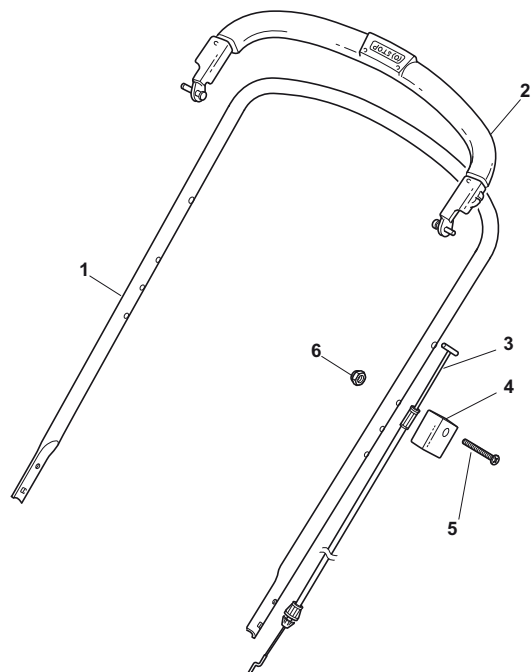

THIS INFORMATION IS NOT INTENDED FOR SALE OR RESALE, AND THIS NOTICE MUST REMAIN ON ALL COPIES.

POSITION	PART No.	Q.Ty	DESCRIPTION	NOTES
1	381002984/0	1	Deck Yellow	
6	322600159/0	1	Protection	
7	381008502/0	1	Outfit, Screws	
8	322041958/0	4	Isolation Compass	
9	112793701/0	4	Screw	
10	122671651/0	4	Washer	
11	322551577/0	2	Isolation Plate	
12	112155000/0	4	Nut	
13	381006639/0	1	Handle, Lower Part	
14	112361005/0	2	Nut	
15	322399810/0	2	Knob	
16	112521350/0	2	Washer	
17	122430311/0	1	Guide Spring	
18	112820655/0	2	Screw	
19	322545137/0	2	Plate For Handle Fastening	
38	322192001/0	1	Anchor Clamp	
39	112728691/0	1	Screw	

POSITION	PART No.	Q.Ty	DESCRIPTION	NOTES
1	322033395/0	2	Axle	
2	122450442/0	2	R Spring	
3	122450441/0	2	L Spring	
4	122671654/0	4	Washer	
5	122671659/0	4	Washer	
6	322600095/0	4	Protection, Wheel	
7	122122200/0	8	Bearing	
8	322686091/1	4	Wheel Ø 165	
10	122020050/0	4	Snap Ring	
11	322110651/0	4	Hub Cap Yellow	
12	122430215/0	4	Spring	

POSITION	PART No.	Q.Ty	DESCRIPTION	NOTES
1	381006618/1	1	Handle, Upper Part	
2	381003330/0	1	Lever, Engine Brake	
3	181000685/0	1	Cable, Thread Engine Brake	
4	322551640/0	1	Plate	
5	112727783/0	1	Screw	
6	112154510/0	1	Nut	

POSITION	PART No.	Q.Ty	DESCRIPTION	NOTES
1	122465617/0	1	Hub	
2	181004124/1	1	Blade Standard	
3	112530140/0	1	Washer	
4	112735694/0	1	Screw	
5	112139100/0	1	Feather, Crankshaft Ø 22.2	
6	112735108/1	3	Screw	
7	112521355/0	3	Washer	