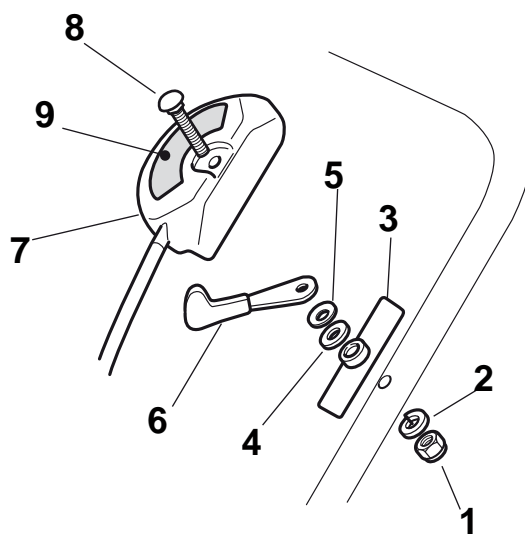

THIS INFORMATION IS NOT INTENDED FOR SALE OR RESALE, AND THIS NOTICE MUST REMAIN ON ALL COPIES.

POSITION	PART No.	Q.Ty	DESCRIPTION	NOTES
1	381002984/0	1	Deck Yellow	
6	322600159/0	1	Protection	
7	381008502/0	1	Outfit, Screws	
8	322041958/0	4	Isolation Compass	
9	112793701/0	4	Screw	
10	122671651/0	4	Washer	
11	322551577/0	2	Isolation Plate	
12	112155000/0	4	Nut	
13	381006639/0	1	Handle, Lower Part	
14	112361005/0	2	Nut	
15	322399810/0	2	Knob	
16	112521350/0	2	Washer	
17	122430311/0	1	Guide Spring	
18	112820655/0	2	Screw	
19	322545137/0	2	Plate For Handle Fastening	
38	322192001/0	1	Anchor Clamp	
39	112728691/0	1	Screw	

POSITION	PART No.	Q.Ty	DESCRIPTION	NOTES
1	322033395/0	2	Axle	
2	122450442/0	2	R Spring	
3	122450441/0	2	L Spring	
4	122671654/0	4	Washer	
5	122671659/0	4	Washer	
6	322600095/0	4	Protection, Wheel	
7	122122200/0	8	Bearing	
8	322686091/1	4	Wheel Ø 165	
10	122020050/0	4	Snap Ring	
11	322110651/0	4	Hub Cap Yellow	
12	122430215/0	4	Spring	

POSITION	PART No.	Q.Ty	DESCRIPTION	NOTES
1	381006618/1	1	Handle, Upper Part	
2	381003330/0	1	Lever, Engine Brake	
3	181000685/0	1	Cable, Thread Engine Brake	
4	322551640/0	1	Plate	
5	112727783/0	1	Screw	
6	112154510/0	1	Nut	

POSITION	PART No.	Q.Ty	DESCRIPTION	NOTES
1	122465617/0	1	Hub	
2	181004124/1	1	Blade Standard	
3	112530140/0	1	Washer	
4	112735694/0	1	Screw	
5	112139100/0	1	Feather, Crankshaft Ø 22.2	
6	112735108/1	3	Screw	
7	112521355/0	3	Washer	