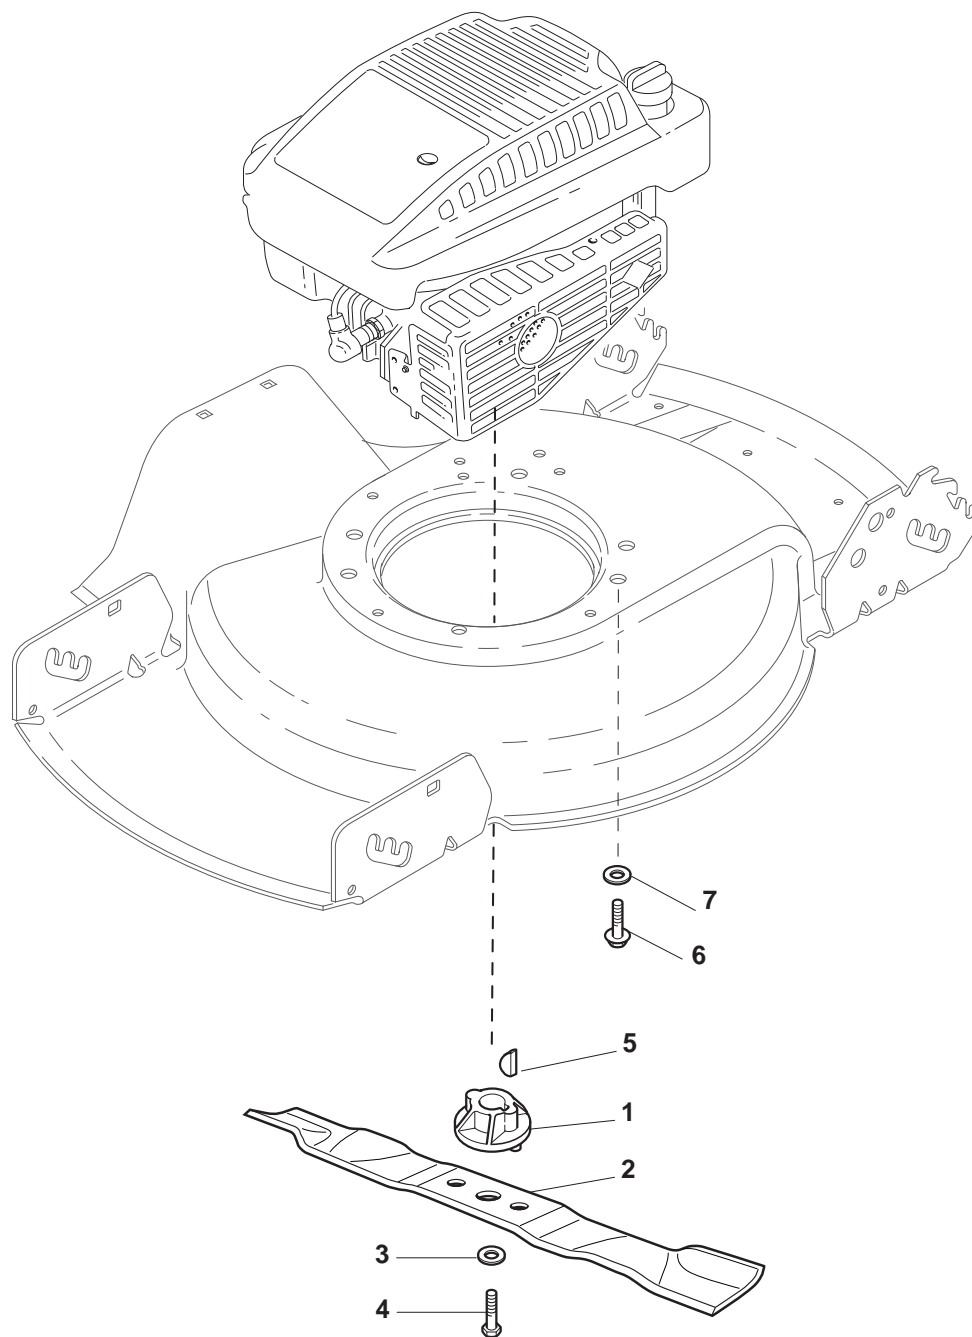

POSITION	PART No.	Q.Ty	DESCRIPTION	NOTES
1	322033395/0	2	Axle	
2	122450442/0	2	R Spring	
3	122450441/0	2	L Spring	
4	122671654/0	4	Washer	
5	122671659/0	4	Washer	
6	322600095/0	4	Protection, Wheel	
7	122122200/0	8	Bearing	
8	322686091/1	4	Wheel Ø 165	
10	122020050/0	4	Snap Ring	
11	322110651/0	4	Hub Cap Yellow	
12	122430215/0	4	Spring	

POSITION	PART No.	Q.Ty	DESCRIPTION	NOTES
1	381006618/1	1	Handle, Upper Part	
2	381003330/0	1	Lever, Engine Brake	
3	181000685/0	1	Cable, Thread Engine Brake	
4	322551640/0	1	Plate	
5	112727783/0	1	Screw	
6	112154510/0	1	Nut	

POSITION	PART No.	Q.Ty	DESCRIPTION	NOTES
1	112291000/0	1	Nut	
2	112581500/0	1	Grower	
3	122171005/0	1	Spacer	
4	112521360/0	1	Washer	
5	112508100/0	1	Spring Washer	
6	381007279/1	1	Lever, Throttle	
7	481007080/0	1	Throttle Cable	
8	112815000/0	1	Screw	
9	114356702/0	1	Label	

POSITION	PART No.	Q.Ty	DESCRIPTION	NOTES
1	122465617/0	1	Hub	
2	181004124/1	1	Blade Standard	
3	112530140/0	1	Washer	
4	112735694/0	1	Screw	
5	112139100/0	1	Feather, Crankshaft Ø 22.2	
6	112735108/1	3	Screw	
7	112521355/0	3	Washer	