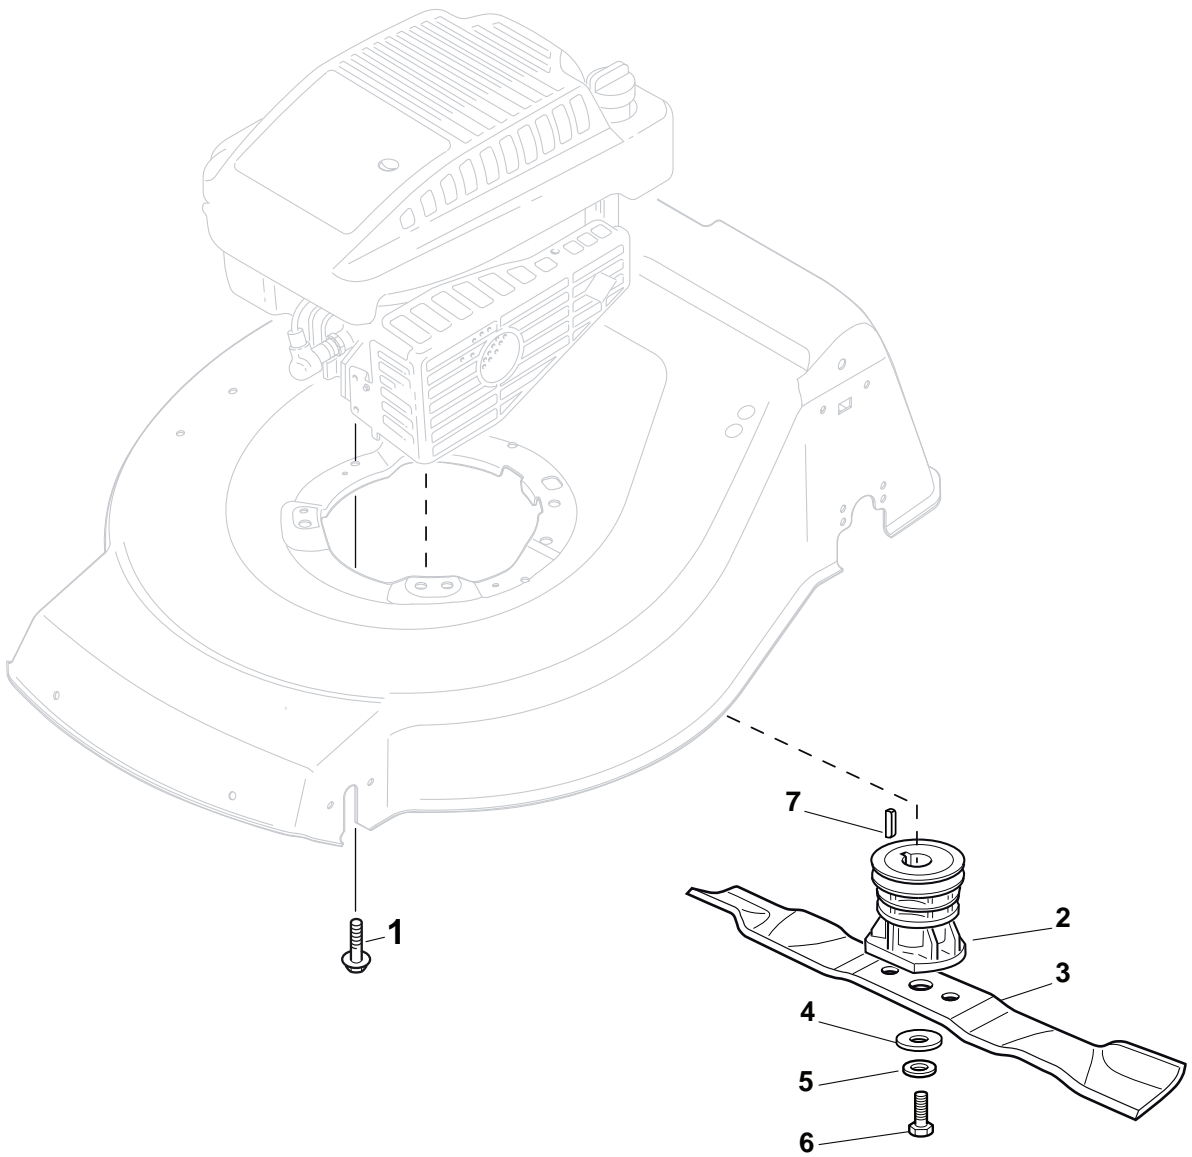

POSITION	PART No.	Q.Ty	DESCRIPTION	NOTES
1	381006719/0	1	Handle, Lower Part	
2	381005149/0	1	Bracket, R	
3	381005151/0	1	Bracket, L	
4	381003253/0	2	Handle	
5	322680016/0	4	Support	
6	122131750/0	4	Nut	
7	322399835/0	4	Knob	
10	112760605/0	2	Screw	
11	125038002/1	2	Bush	
12	112155000/0	2	Nut	
13	322192156/0	1	Fair Led	
14	381103350/0	2	Handle	

POSITION	PART No.	Q.Ty	DESCRIPTION	NOTES
1	381006838/0	1	Handle, Upper Part	
2	122430313/0	1	Guide Spring	
3	112521330/0	1	Washer	
4	112154510/0	1	Nut	
5	118390020/0	1	Fairlead	
6	181030070/0	1	Cable, Thread Engine Brake	
7	322545204/0	1	Fulcrum Pin	
8	122041966/0	1	Bush	
9	181003300/1	1	Lever, Engine Brake	
10	381030092/0	1	Cable, Rear Drive	
11	122041966/0	1	Bush	
12	181003301/0	1	Lever, Driving	
13	122291050/0	1	Handgrip Black	

POSITION	PART No.	Q.Ty	DESCRIPTION	NOTES
1	181005501/1	1	Throttle Cable	
2	112735103/0	1	Screw	
3	112523040/0	1	Washer	

POSITION	PART No.	Q.Ty	DESCRIPTION	NOTES
1	112608600/0	2	Seeger	
2	119216035/0	2	Bearing	
3	122753000/0	2	Pin	
5	181003076/1	1	Gear Box G.T. Cone Clutch	
6	122601904/0	1	Pulley	
7	112645705/0	1	Pin	
8	122033283/0	1	Adjustment Rod	
9	135063902/0	1	Belt	
11	122041957/1	1	Bush	
12	122450063/0	1	Spring	
13	322680009/0	1	Washer	
14	112154510/0	1	Nut	
15	122110230/0	1	Cap	

POSITION	PART No.	Q.Ty	DESCRIPTION	NOTES
1	119216035/0	8	Bearing	
2	381007416/2	4	Wheel Ø 200	
3	322110649/0	2	Hub Cap Yellow	
4	381007417/2	2	Wheel Ø 280	
5	322110650/0	2	Hub Cap Yellow	

POSITION	PART No.	Q.Ty	DESCRIPTION	NOTES
1	112735108/1	3	Screw	
2	122465608/2	1	Hub With Pulley, Crankshaft Ø 25	
3	181004381/1	1	Blade Standard	
4	122160400/0	1	Elastic Washer	
5	112523080/0	1	Washer	
6	112735698/0	1	Screw	
7	112139150/0	1	Feather, Crankshaft Ø 25	