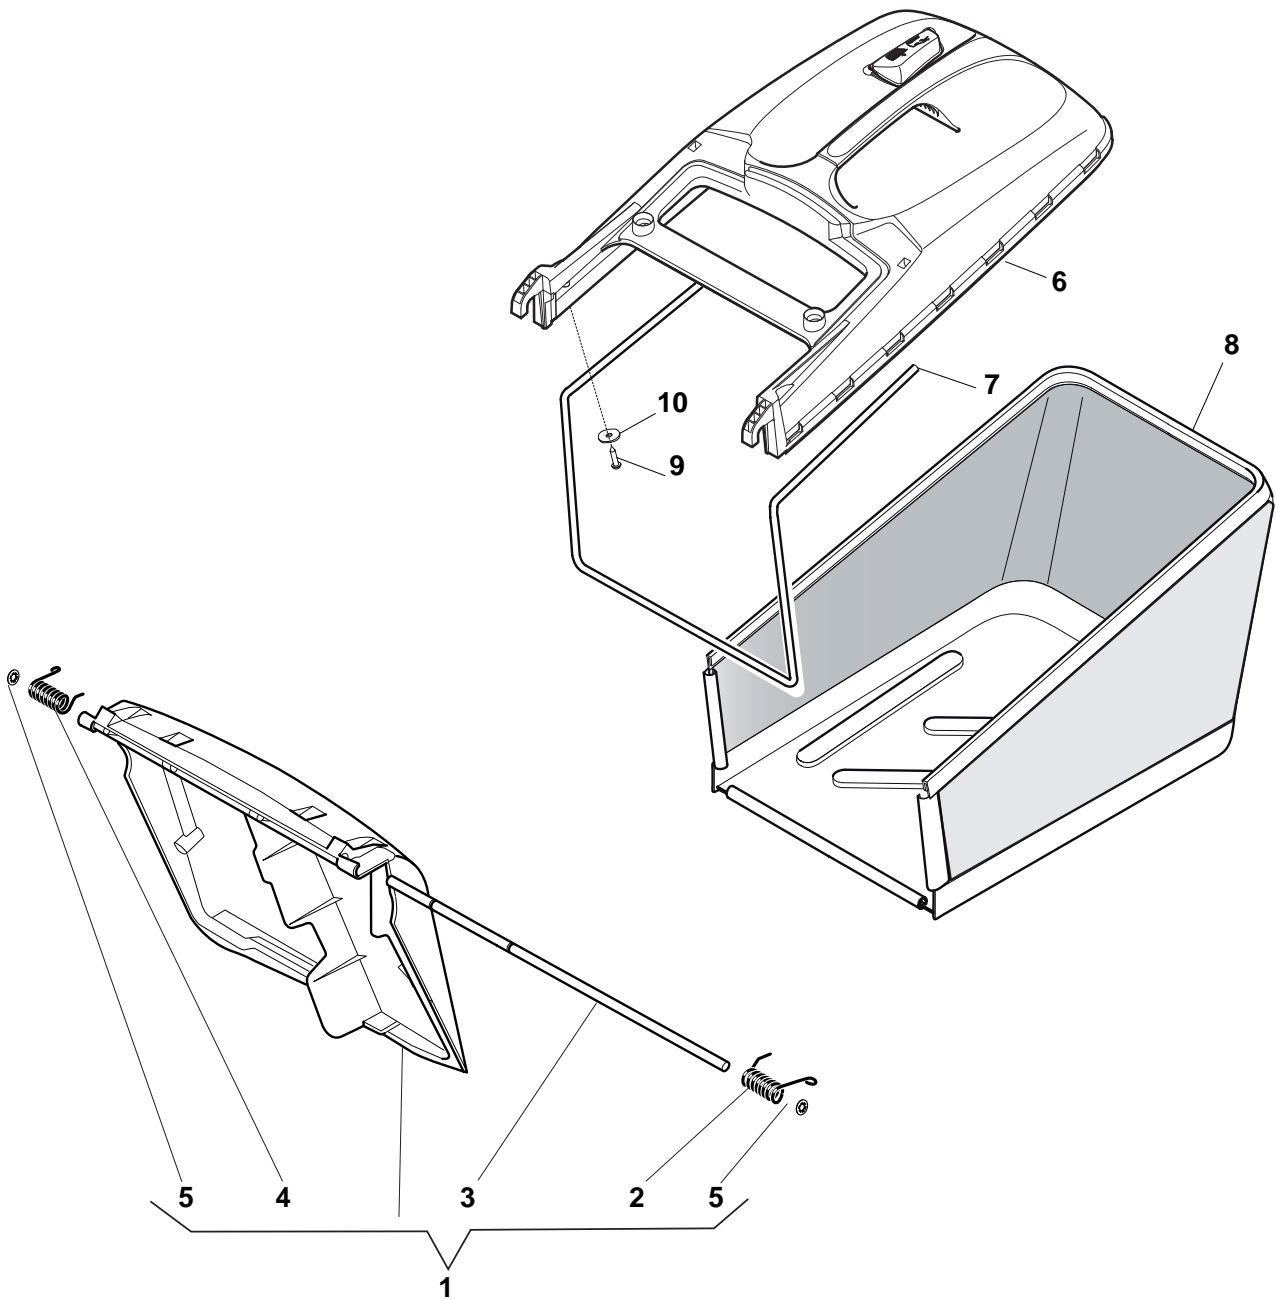

POSITION	PART No.	Q.Ty	DESCRIPTION	NOTES
1	381006838/0	1	Handle, Upper Part	
2	122430313/0	1	Guide Spring	
3	112521330/0	1	Washer	
4	112154510/0	1	Nut	
5	118390020/0	1	Fairlead	
6	181030070/0	1	Cable, Thread Engine Brake	
7	322545204/0	1	Fulcrum Pin	
8	122041966/0	1	Bush	
9	181003300/1	1	Lever, Engine Brake	
10	381030092/0	1	Cable, Rear Drive	
11	122041966/0	1	Bush	
12	181003301/0	1	Lever, Driving	
13	122291050/0	1	Handgrip Black	

POSITION	PART No.	Q.Ty	DESCRIPTION	NOTES
1	181005501/1	1	Throttle Cable	
2	112735103/0	1	Screw	
3	112523040/0	1	Washer	

POSITION	PART No.	Q.Ty	DESCRIPTION	NOTES
1	112608600/0	2	Seeger	
2	119216035/0	2	Bearing	
3	122753000/0	2	Pin	
5	181003076/1	1	Gear Box G.T. Cone Clutch	
6	122601904/0	1	Pulley	
7	112645705/0	1	Pin	
8	122033283/0	1	Adjustment Rod	
9	135063902/0	1	Belt	
11	122041957/1	1	Bush	
12	122450063/0	1	Spring	
13	322680009/0	1	Washer	
14	112154510/0	1	Nut	
15	122110230/0	1	Cap	

POSITION	PART No.	Q.Ty	DESCRIPTION	NOTES
1	119216035/0	8	Bearing	
2	381007416/2	4	Wheel Ø 200	
3	322110649/0	2	Hub Cap Yellow	
4	381007417/2	2	Wheel Ø 280	
5	322110650/0	2	Hub Cap Yellow	

POSITION	PART No.	Q.Ty	DESCRIPTION	NOTES
1	112735108/1	3	Screw	
2	122465608/2	1	Hub With Pulley, Crankshaft Ø 25	
3	181004381/1	1	Blade Standard	
4	122160400/0	1	Elastic Washer	
5	112523080/0	1	Washer	
6	112735698/0	1	Screw	
7	112139150/0	1	Feather, Crankshaft Ø 25	