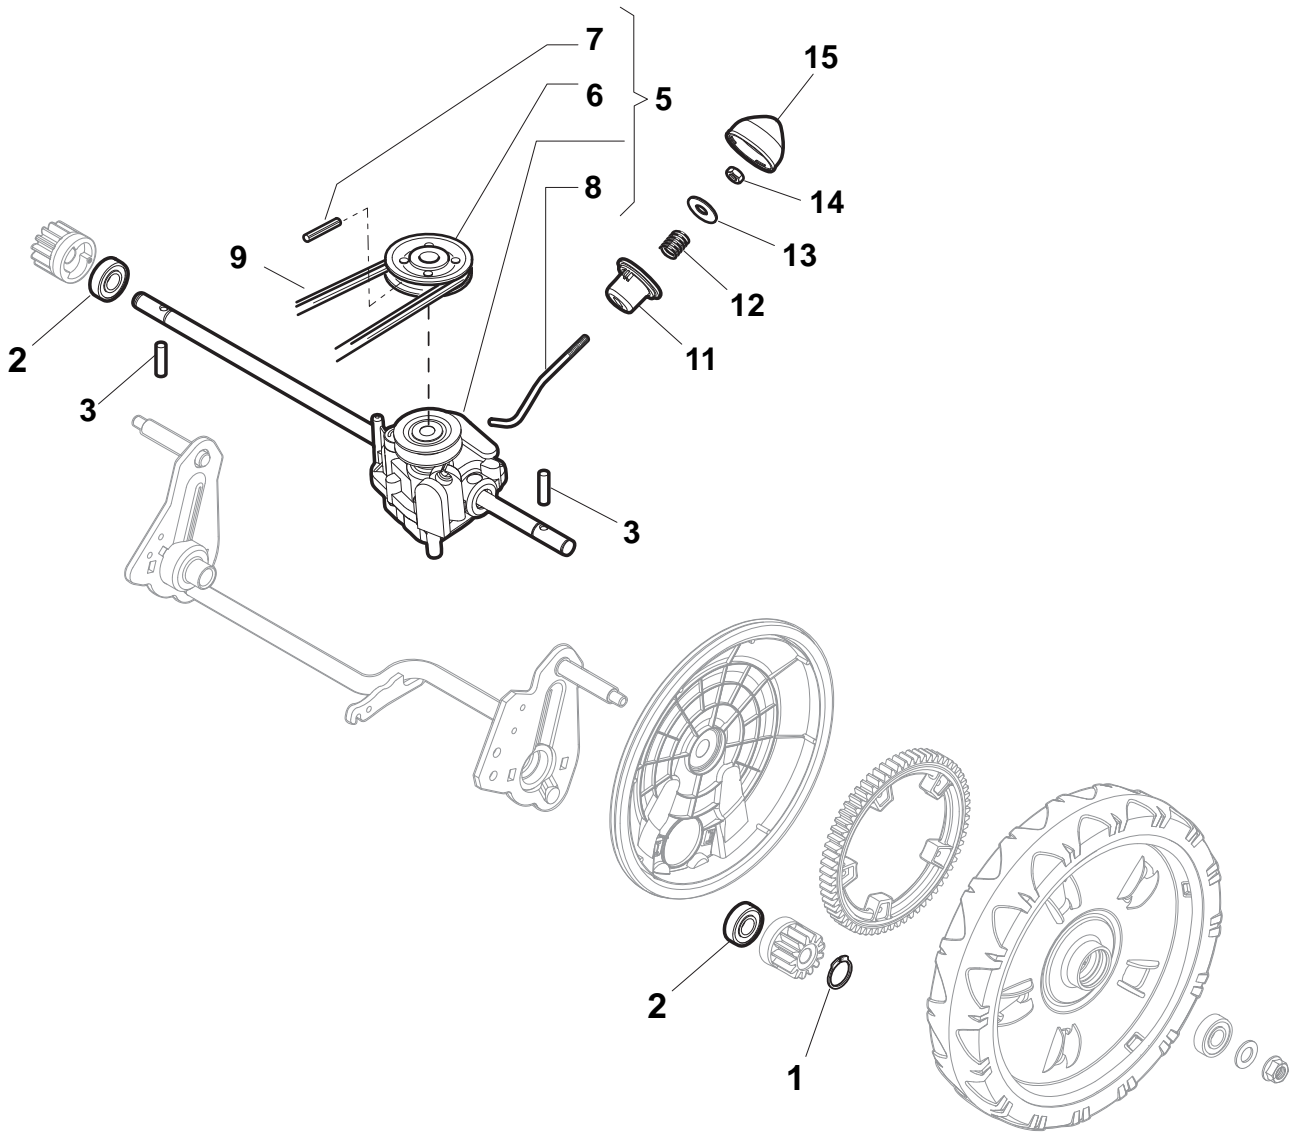

POSITION	PART No.	Q.Ty	DESCRIPTION	NOTES
1	322291150/0	1	Rubber Insert	
2	322060197/3	1	Protection, Belt	
3	112728530/0	3	Screw	
4	122140222/0	1	Deflector	

POSITION	PART No.	Q.Ty	DESCRIPTION	NOTES
1	322500103/0	1	Front Combi	
2	112523000/1	2	Washer	
3	112728124/0	2	Screw	
5	322226152/0	1	Mask, Black	
6	112727799/0	2	Screw	
7	322393640/0	1	Handle, Yellow	
8	112154510/0	2	Nut	

POSITION	PART No.	Q.Ty	DESCRIPTION	NOTES
1	381006838/0	1	Handle, Upper Part	
2	122430313/0	1	Guide Spring	
3	112521330/0	1	Washer	
4	112154510/0	1	Nut	
5	118390020/0	1	Fairlead	
6	181030070/0	1	Cable, Thread Engine Brake	
7	322545204/0	1	Fulcrum Pin	
8	122041966/0	1	Bush	
9	181003300/1	1	Lever, Engine Brake	
10	381030092/0	1	Cable, Rear Drive	
11	122041966/0	1	Bush	
12	181003301/0	1	Lever, Driving	
13	122291050/0	1	Handgrip Black	

POSITION	PART No.	Q.Ty	DESCRIPTION	NOTES
1	181005501/1	1	Throttle Cable	
2	112735103/0	1	Screw	
3	112523040/0	1	Washer	

POSITION	PART No.	Q.Ty	DESCRIPTION	NOTES
1	112608600/0	2	Seeger	
2	119216035/0	2	Bearing	
3	122753000/0	2	Pin	
5	181003076/1	1	Gear Box G.T. Cone Clutch	
6	122601904/0	1	Pulley	
7	112645705/0	1	Pin	
8	122033283/0	1	Adjustment Rod	
9	135063902/0	1	Belt	
11	122041957/1	1	Bush	
12	122450063/0	1	Spring	
13	322680009/0	1	Washer	
14	112154510/0	1	Nut	
15	122110230/0	1	Cap	

POSITION	PART No.	Q.Ty	DESCRIPTION	NOTES
1	119216035/0	8	Bearing	
2	381007416/2	4	Wheel Ø 200	
3	322110649/0	2	Hub Cap Yellow	
4	381007417/2	2	Wheel Ø 280	
5	322110650/0	2	Hub Cap Yellow	

POSITION	PART No.	Q.Ty	DESCRIPTION	NOTES
1	112735108/1	3	Screw	
2	122465608/2	1	Hub With Pulley, Crankshaft Ø 25	
3	181004381/1	1	Blade Standard	
4	122160400/0	1	Elastic Washer	
5	112523080/0	1	Washer	
6	112735698/0	1	Screw	
7	112139150/0	1	Feather, Crankshaft Ø 25	