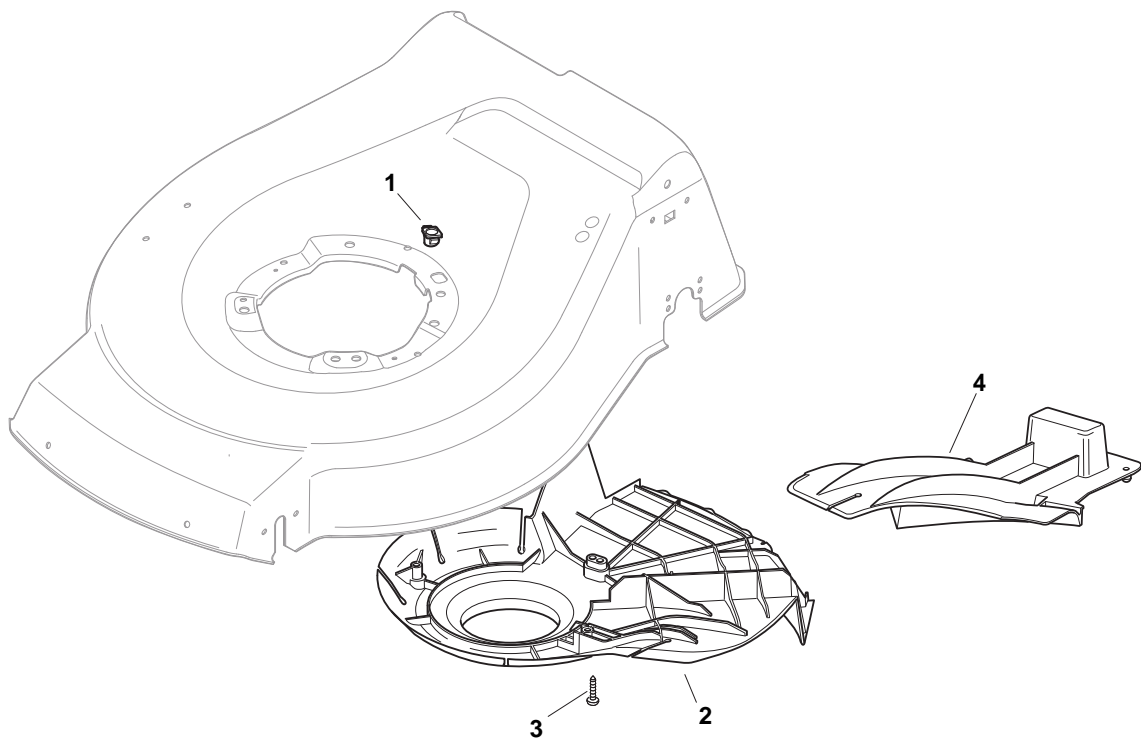

THIS INFORMATION IS NOT INTENDED FOR SALE OR RESALE, AND THIS NOTICE MUST REMAIN ON ALL COPIES.

POSITION	PART No.	Q.Ty	DESCRIPTION	NOTES
1	381004542/0	1	Deck Red	
2	122534131/0	1	Pin	
3	381003398/0	1	Lever, Height Adjustment	
4	112154510/0	1	Nut	
5	112788512/0	1	Screw	
6	322394503/0	1	Knob	
7	112521310/0	1	Washer	
8	112150000/0	1	Nut	
10	122943013/0	1	Screw	
11	381002032/0	1	Rod, Height Adjustment	
12	112436051/0	1	Plate	
13	112727803/0	3	Screw	
14	112154510/0	3	Nut	
15	112727801/0	1	Screw	
16	381002887/1	1	Axle, Front Wheels	
17	112154510/0	1	Nut	
18	112728450/0	1	Screw	
19	322034002/0	1	Washing Connection	
21	322600145/0	2	Protection, Wheel	
24	112521350/0	4	Washer	
25	112155000/0	4	Nut	
27	322600208/0	2	Protection, Wheel	
31	381302835/1	1	Axle, Rear Wheels	
32	122450460/0	1	Spring	
33	112728697/0	4	Screw	
34	322545152/0	2	Plate	
35	112728697/0	4	Screw	
36	322785304/1	2	Support	
37	122570134/0	1	Pinion L	
38	322120115/0	2	Ring Gear	
39	112728706/0	6	Screw	
40	122570133/0	1	Pinion R	
41	122446192/0	1	Spring	

POSITION	PART No.	Q.Ty	DESCRIPTION	NOTES
1	322108295/0	1	Stone-Guard	
2	322600195/0	1	Ejection Guard	
3	112727803/0	2	Screw	
4	322806639/0	1	Fulcrum Pin	
5	112154510/0	2	Nut	
6	118203853/0	2	Protection	
7	122450456/0	1	Spring	
8	122517869/0	1	Pin	
9	112604896/0	2	Crown Fastener	

POSITION	PART No.	Q.Ty	DESCRIPTION	NOTES
1	322291150/0	1	Rubber Insert	
2	322060197/3	1	Protection, Belt	
3	112728530/0	3	Screw	
4	122140222/0	1	Deflector	

POSITION	PART No.	Q.Ty	DESCRIPTION	NOTES
1	322500103/0	1	Front Combi	
2	112523000/1	2	Washer	
3	112728124/0	2	Screw	
5	322226152/0	1	Mask, Black	
6	112727799/0	2	Screw	
7	322393640/0	1	Handle, Yellow	
8	112154510/0	2	Nut	