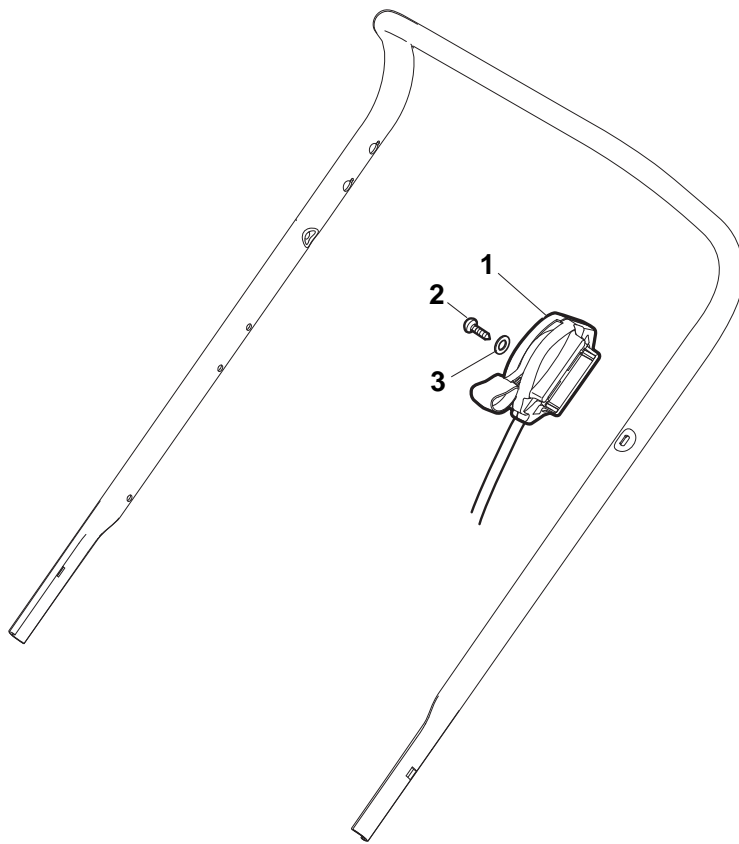

POSITION	PART No.	Q.Ty	DESCRIPTION	NOTES
1	322108295/0	1	Stone-Guard	
2	322600195/0	1	Ejection Guard	
3	112727803/0	2	Screw	
4	322806639/0	1	Fulcrum Pin	
5	112154510/0	2	Nut	
6	118203853/0	2	Protection	
7	122450456/0	1	Spring	
8	122517869/0	1	Pin	
9	112604896/0	2	Crown Fastener	

POSITION	PART No.	Q.Ty	DESCRIPTION	NOTES
1	322291150/0	1	Rubber Insert	
2	322060197/3	1	Protection, Belt	
3	112728530/0	3	Screw	
4	122140222/0	1	Deflector	

POSITION	PART No.	Q.Ty	DESCRIPTION	NOTES
1	322500103/0	1	Front Combi	
2	112523000/1	2	Washer	
3	112728124/0	2	Screw	
5	322226152/0	1	Mask, Black	
6	112727799/0	2	Screw	
7	322393640/0	1	Handle, Yellow	
8	112154510/0	2	Nut	

POSITION	PART No.	Q.Ty	DESCRIPTION	NOTES
1	381006719/0	1	Handle, Lower Part	
2	381005149/0	1	Bracket, R	
3	381005151/0	1	Bracket, L	
4	381003253/0	2	Handle	
5	322680016/0	4	Support	
6	122131750/0	4	Nut	
7	322399835/0	4	Knob	
10	112760605/0	2	Screw	
11	125038002/1	2	Bush	
12	112155000/0	2	Nut	
13	322192156/0	1	Fair Led	
14	381103350/0	2	Handle	

POSITION	PART No.	Q.Ty	DESCRIPTION	NOTES
1	381006838/0	1	Handle, Upper Part	
2	122430313/0	1	Guide Spring	
3	112521330/0	1	Washer	
4	112154510/0	1	Nut	
5	118390020/0	1	Fairlead	
6	181030070/0	1	Cable, Thread Engine Brake	
7	322545204/0	1	Fulcrum Pin	
8	122041966/0	1	Bush	
9	181003300/1	1	Lever, Engine Brake	
10	381030092/0	1	Cable, Rear Drive	
11	122041966/0	1	Bush	
12	181003301/0	1	Lever, Driving	
13	122291050/0	1	Handgrip Black	