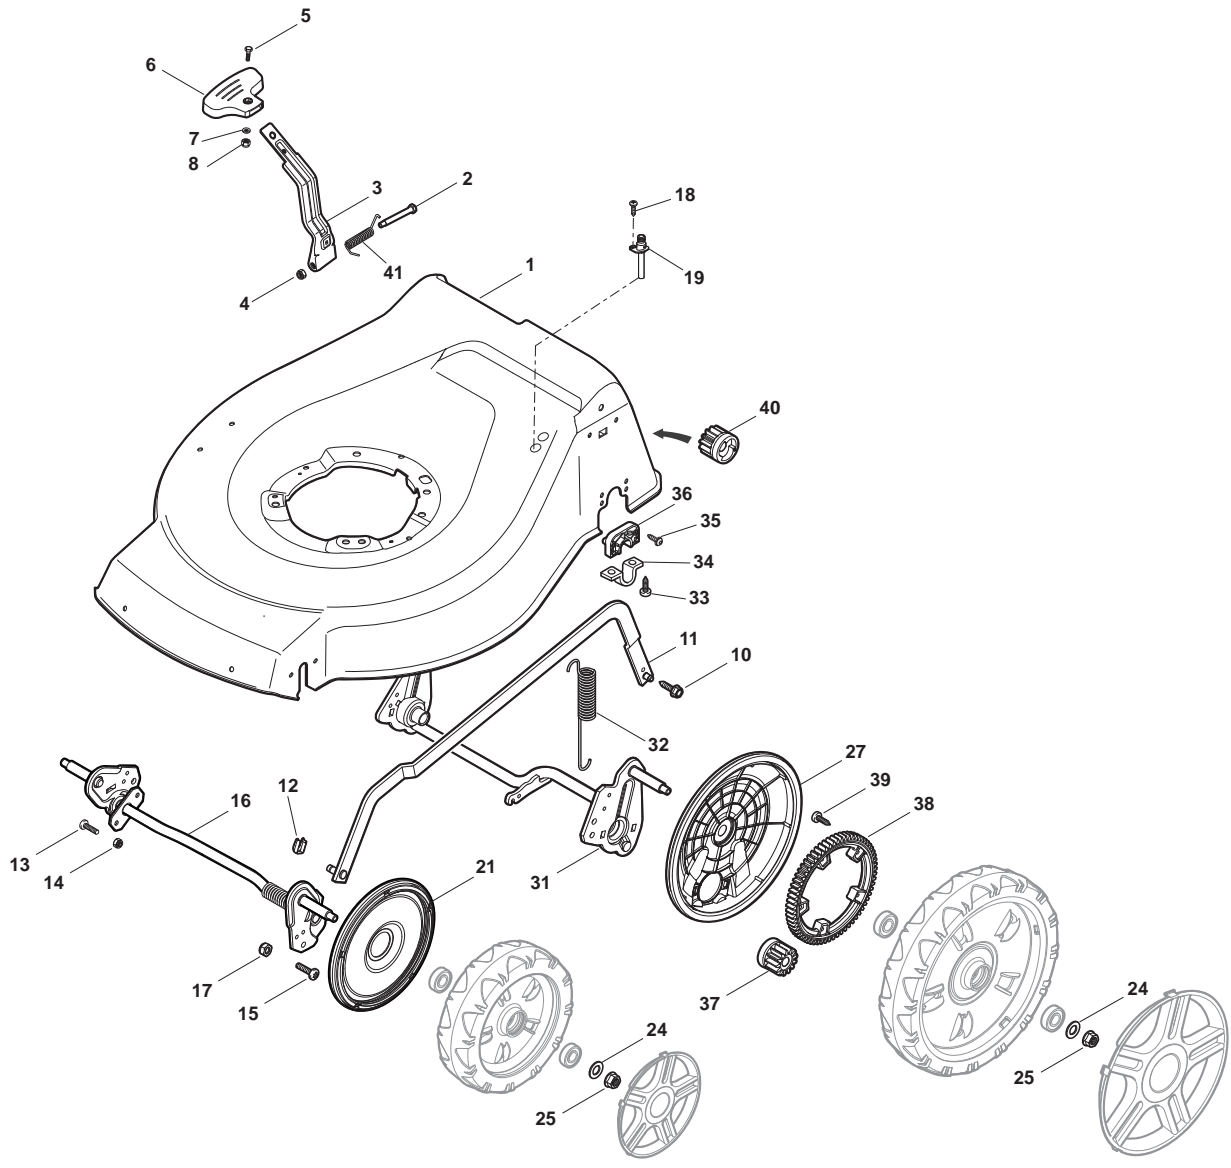

Genuine Spare Parts

www.stiga.com

COMBI 53 SQ H

- Use GLOBAL GARDEN PRODUCT Genuine Spare Parts specified in the parts list for repair and/or replacement.
- The contents described in the parts list may change due to improvement.
- The drawings of the spare parts are only indicative and might not represent the part in question exactly.
- The indications "right" - "left" - "front" - "rear" refer to the position of the operator when using the machine.
- When placing orders of parts for repair and/or replacement, make sure that the illustrated parts list is the one applying to the machine's year of manufacture, as shown on the identification plate attached to the machine.

THIS INFORMATION IS NOT INTENDED FOR SALE OR RESALE, AND THIS NOTICE MUST REMAIN ON ALL COPIES.

POSITION	PART No.	Q.Ty	DESCRIPTION	NOTES
1	381004542/0	1	Deck Red	
2	122534131/0	1	Pin	
3	381003398/0	1	Lever, Height Adjustment	
4	112154510/0	1	Nut	
5	112788512/0	1	Screw	
6	322394503/0	1	Knob	
7	112521310/0	1	Washer	
8	112150000/0	1	Nut	
10	122943013/0	1	Screw	
11	381002032/0	1	Rod, Height Adjustment	
12	112436051/0	1	Plate	
13	112727803/0	3	Screw	
14	112154510/0	3	Nut	
15	112727801/0	1	Screw	
16	381002887/1	1	Axle, Front Wheels	
17	112154510/0	1	Nut	
18	112728450/0	1	Screw	
19	322034002/0	1	Washing Connection	
21	322600145/0	2	Protection, Wheel	
24	112521350/0	4	Washer	
25	112155000/0	4	Nut	
27	322600208/0	2	Protection, Wheel	
31	381302835/1	1	Axle, Rear Wheels	
32	122450460/0	1	Spring	
33	112728697/0	4	Screw	
34	322545152/0	2	Plate	
35	112728697/0	4	Screw	
36	322785304/1	2	Support	
37	122570134/0	1	Pinion L	
38	322120115/0	2	Ring Gear	
39	112728706/0	6	Screw	
40	122570133/0	1	Pinion R	
41	122446192/0	1	Spring	