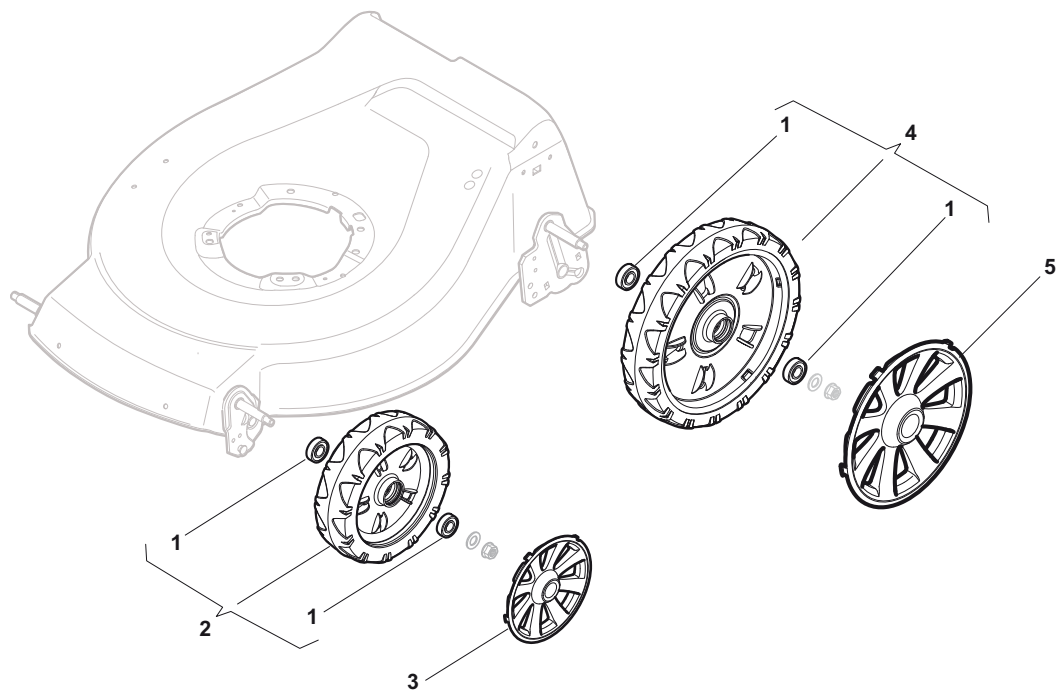

POSITION	PART No.	Q.Ty	DESCRIPTION	NOTES
1	381006719/0	1	Handle, Lower Part	
2	381005149/0	1	Bracket, R	
3	381005151/0	1	Bracket, L	
4	381003253/0	2	Handle	
5	322680016/0	4	Support	
6	122131750/0	4	Nut	
7	322399835/0	4	Knob	
10	112760605/0	2	Screw	
11	125038002/1	2	Bush	
12	112155000/0	2	Nut	
13	322192156/0	1	Fair Led	
14	381103350/0	2	Handle	

POSITION	PART No.	Q.Ty	DESCRIPTION	NOTES
1	381006838/0	1	Handle, Upper Part	
2	122430313/0	1	Guide Spring	
3	112521330/0	1	Washer	
4	112154510/0	1	Nut	
5	118390020/0	1	Fairlead	
6	181030070/0	1	Cable, Thread Engine Brake	
7	322545204/0	1	Fulcrum Pin	
8	122041966/0	1	Bush	
9	181003300/1	1	Lever, Engine Brake	
10	381030092/0	1	Cable, Rear Drive	
11	122041966/0	1	Bush	
12	181003301/0	1	Lever, Driving	
13	122291050/0	1	Handgrip Black	

POSITION	PART No.	Q.Ty	DESCRIPTION	NOTES
1	181005501/1	1	Throttle Cable	
2	112735103/0	1	Screw	
3	112523040/0	1	Washer	

POSITION	PART No.	Q.Ty	DESCRIPTION	NOTES
1	112608600/0	2	Seeger	
2	119216035/0	2	Bearing	
3	122753000/0	2	Pin	
5	181003076/1	1	Gear Box G.T. Cone Clutch	
6	122601904/0	1	Pulley	
7	112645705/0	1	Pin	
8	122033283/0	1	Adjustment Rod	
9	135063902/0	1	Belt	
11	122041957/1	1	Bush	
12	122450063/0	1	Spring	
13	322680009/0	1	Washer	
14	112154510/0	1	Nut	
15	122110230/0	1	Cap	

POSITION	PART No.	Q.Ty	DESCRIPTION	NOTES
1	119216035/0	8	Bearing	
2	381007416/2	4	Wheel Ø 200	
3	322110649/0	2	Hub Cap Yellow	
4	381007417/2	2	Wheel Ø 280	
5	322110650/0	2	Hub Cap Yellow	

POSITION	PART No.	Q.Ty	DESCRIPTION	NOTES
1	112735108/1	3	Screw	
2	122465608/2	1	Hub With Pulley, Crankshaft Ø 25	
3	181004381/1	1	Blade Standard	
4	122160400/0	1	Elastic Washer	
5	112523080/0	1	Washer	
6	112735698/0	1	Screw	
7	112139150/0	1	Feather, Crankshaft Ø 25	