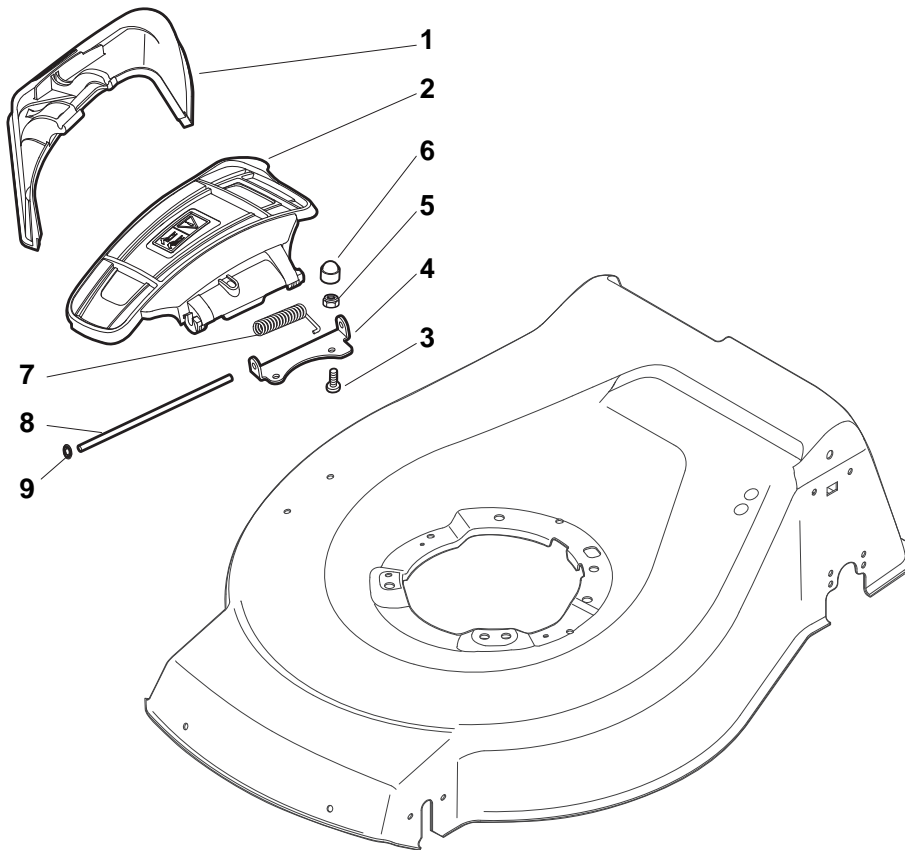

THIS INFORMATION IS NOT INTENDED FOR SALE OR RESALE, AND THIS NOTICE MUST REMAIN ON ALL COPIES.

POSITION	PART No.	Q.Ty	DESCRIPTION	NOTES
1	381004542/0	1	Deck Red	
2	122534131/0	1	Pin	
3	381003398/0	1	Lever, Height Adjustment	
4	112154510/0	1	Nut	
5	112788512/0	1	Screw	
6	322394503/0	1	Knob	
7	112521310/0	1	Washer	
8	112150000/0	1	Nut	
10	122943013/0	1	Screw	
11	381002032/0	1	Rod, Height Adjustment	
12	112436051/0	1	Plate	
13	112727803/0	3	Screw	
14	112154510/0	3	Nut	
15	112727801/0	1	Screw	
16	381002887/1	1	Axle, Front Wheels	
17	112154510/0	1	Nut	
18	112728450/0	1	Screw	
19	322034002/0	1	Washing Connection	
21	322600145/0	2	Protection, Wheel	
24	112521350/0	4	Washer	
25	112155000/0	4	Nut	
27	322600208/0	2	Protection, Wheel	
31	381302835/1	1	Axle, Rear Wheels	
32	122450460/0	1	Spring	
33	112728697/0	4	Screw	
34	322545152/0	2	Plate	
35	112728697/0	4	Screw	
36	322785304/1	2	Support	
37	122570134/0	1	Pinion L	
38	322120115/0	2	Ring Gear	
39	112728706/0	6	Screw	
40	122570133/0	1	Pinion R	
41	122446192/0	1	Spring	

POSITION	PART No.	Q.Ty	DESCRIPTION	NOTES
1	322108295/0	1	Stone-Guard	
2	322600195/0	1	Ejection Guard	
3	112727803/0	2	Screw	
4	322806639/0	1	Fulcrum Pin	
5	112154510/0	2	Nut	
6	118203853/0	2	Protection	
7	122450456/0	1	Spring	
8	122517869/0	1	Pin	
9	112604896/0	2	Crown Fastener	

POSITION	PART No.	Q.Ty	DESCRIPTION	NOTES
1	181005501/1	1	Throttle Cable	
2	112735103/0	1	Screw	
3	112523040/0	1	Washer	

POSITION	PART No.	Q.Ty	DESCRIPTION	NOTES
1	112608600/0	2	Seeger	
2	119216035/0	2	Bearing	
3	122753000/0	2	Pin	
5	181003076/1	1	Gear Box G.T. Cone Clutch	
6	122601904/0	1	Pulley	
7	112645705/0	1	Pin	
8	122033283/0	1	Adjustment Rod	
9	135063902/0	1	Belt	
11	122041957/1	1	Bush	
12	122450063/0	1	Spring	
13	322680009/0	1	Washer	
14	112154510/0	1	Nut	
15	122110230/0	1	Cap	