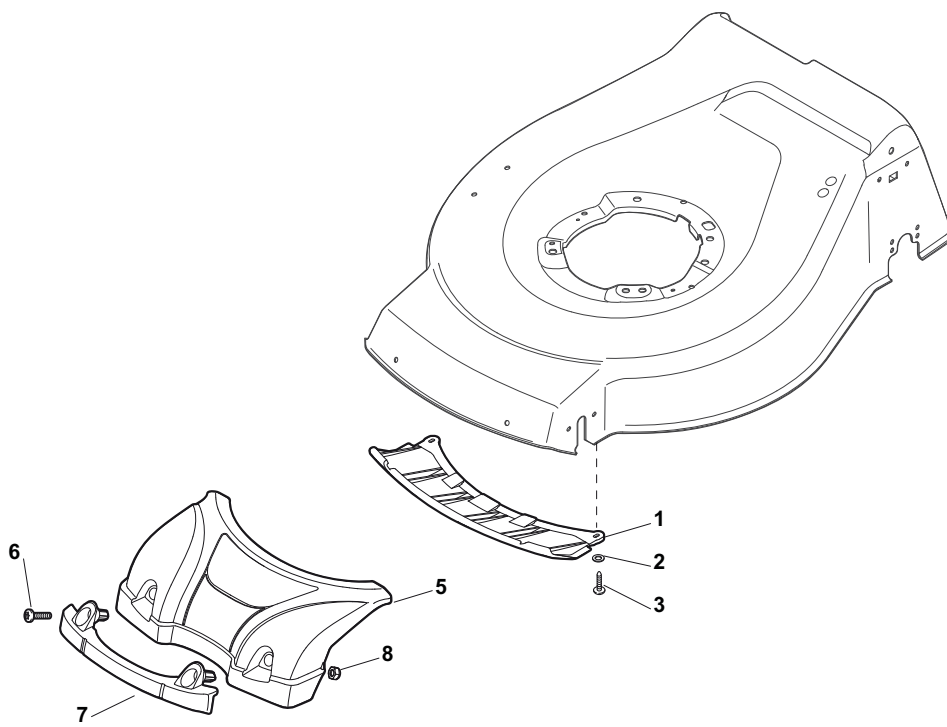

THIS INFORMATION IS NOT INTENDED FOR SALE OR RESALE, AND THIS NOTICE MUST REMAIN ON ALL COPIES.

POSITION	PART No.	Q.Ty	DESCRIPTION	NOTES
1	381004542/0	1	Deck Red	
2	122534131/0	1	Pin	
3	381003398/0	1	Lever, Height Adjustment	
4	112154510/0	1	Nut	
5	112788512/0	1	Screw	
6	322394503/0	1	Knob	
7	112521310/0	1	Washer	
8	112150000/0	1	Nut	
10	122943013/0	1	Screw	
11	381002032/0	1	Rod, Height Adjustment	
12	112436051/0	1	Plate	
13	112727803/0	3	Screw	
14	112154510/0	3	Nut	
15	112727801/0	1	Screw	
16	381002887/1	1	Axle, Front Wheels	
17	112154510/0	1	Nut	
18	112728450/0	1	Screw	
19	322034002/0	1	Washing Connection	
21	322600145/0	2	Protection, Wheel	
24	112521350/0	4	Washer	
25	112155000/0	4	Nut	
27	322600208/0	2	Protection, Wheel	
31	381302835/1	1	Axle, Rear Wheels	
32	122450460/0	1	Spring	
33	112728697/0	4	Screw	
34	322545152/0	2	Plate	
35	112728697/0	4	Screw	
36	322785304/1	2	Support	
37	122570134/0	1	Pinion L	
38	322120115/0	2	Ring Gear	
39	112728706/0	6	Screw	
40	122570133/0	1	Pinion R	
41	122446192/0	1	Spring	

POSITION	PART No.	Q.Ty	DESCRIPTION	NOTES
1	322108295/0	1	Stone-Guard	
2	322600195/0	1	Ejection Guard	
3	112727803/0	2	Screw	
4	322806639/0	1	Fulcrum Pin	
5	112154510/0	2	Nut	
6	118203853/0	2	Protection	
7	122450456/0	1	Spring	
8	122517869/0	1	Pin	
9	112604896/0	2	Crown Fastener	

POSITION	PART No.	Q.Ty	DESCRIPTION	NOTES
1	322291150/0	1	Rubber Insert	
2	322060197/3	1	Protection, Belt	
3	112728530/0	3	Screw	
4	122140222/0	1	Deflector	

POSITION	PART No.	Q.Ty	DESCRIPTION	NOTES
1	322500103/0	1	Front Combi	
2	112523000/1	2	Washer	
3	112728124/0	2	Screw	
5	322226152/0	1	Mask, Black	
6	112727799/0	2	Screw	
7	322393640/0	1	Handle, Yellow	
8	112154510/0	2	Nut	