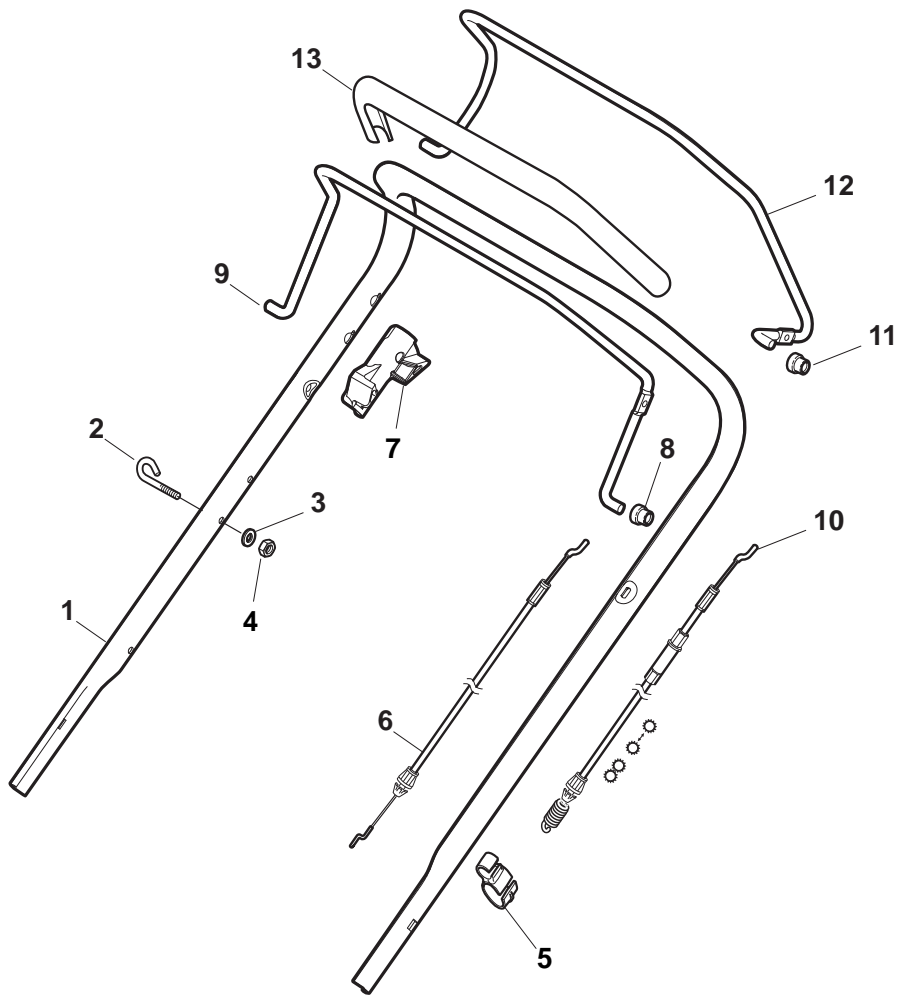

POSITION	PART No.	Q.Ty	DESCRIPTION	NOTES
1	322108295/0	1	Stone-Guard	
2	322600195/0	1	Ejection Guard	
3	112727803/0	2	Screw	
4	322806639/0	1	Fulcrum Pin	
5	112154510/0	2	Nut	
6	118203853/0	2	Protection	
7	122450456/0	1	Spring	
8	122517869/0	1	Pin	
9	112604896/0	2	Crown Fastener	

POSITION	PART No.	Q.Ty	DESCRIPTION	NOTES
1	322291150/0	1	Rubber Insert	
2	322060197/3	1	Protection, Belt	
3	112728530/0	3	Screw	
4	122140222/0	1	Deflector	

POSITION	PART No.	Q.Ty	DESCRIPTION	NOTES
1	322500103/0	1	Front Combi	
2	112523000/1	2	Washer	
3	112728124/0	2	Screw	
5	322226152/0	1	Mask, Black	
6	112727799/0	2	Screw	
7	322393640/0	1	Handle, Yellow	
8	112154510/0	2	Nut	

POSITION	PART No.	Q.Ty	DESCRIPTION	NOTES
1	381006838/0	1	Handle, Upper Part	
2	122430313/0	1	Guide Spring	
3	112521330/0	1	Washer	
4	112154510/0	1	Nut	
5	118390020/0	1	Fairlead	
6	181030070/0	1	Cable, Thread Engine Brake	
7	322545204/0	1	Fulcrum Pin	
8	122041966/0	1	Bush	
9	181003300/1	1	Lever, Engine Brake	
10	381030092/0	1	Cable, Rear Drive	
11	122041966/0	1	Bush	
12	181003301/0	1	Lever, Driving	
13	122291050/0	1	Handgrip Black	

POSITION	PART No.	Q.Ty	DESCRIPTION	NOTES
1	119216035/0	8	Bearing	
2	381007416/2	4	Wheel Ø 200	
3	322110649/0	2	Hub Cap Yellow	
4	381007417/2	2	Wheel Ø 280	
5	322110650/0	2	Hub Cap Yellow	

POSITION	PART No.	Q.Ty	DESCRIPTION	NOTES
1	112735108/1	3	Screw	
2	122465608/2	1	Hub With Pulley, Crankshaft Ø 25	
3	181004381/1	1	Blade Standard	
4	122160400/0	1	Elastic Washer	
5	112523080/0	1	Washer	
6	112735698/0	1	Screw	
7	112139150/0	1	Feather, Crankshaft Ø 25	