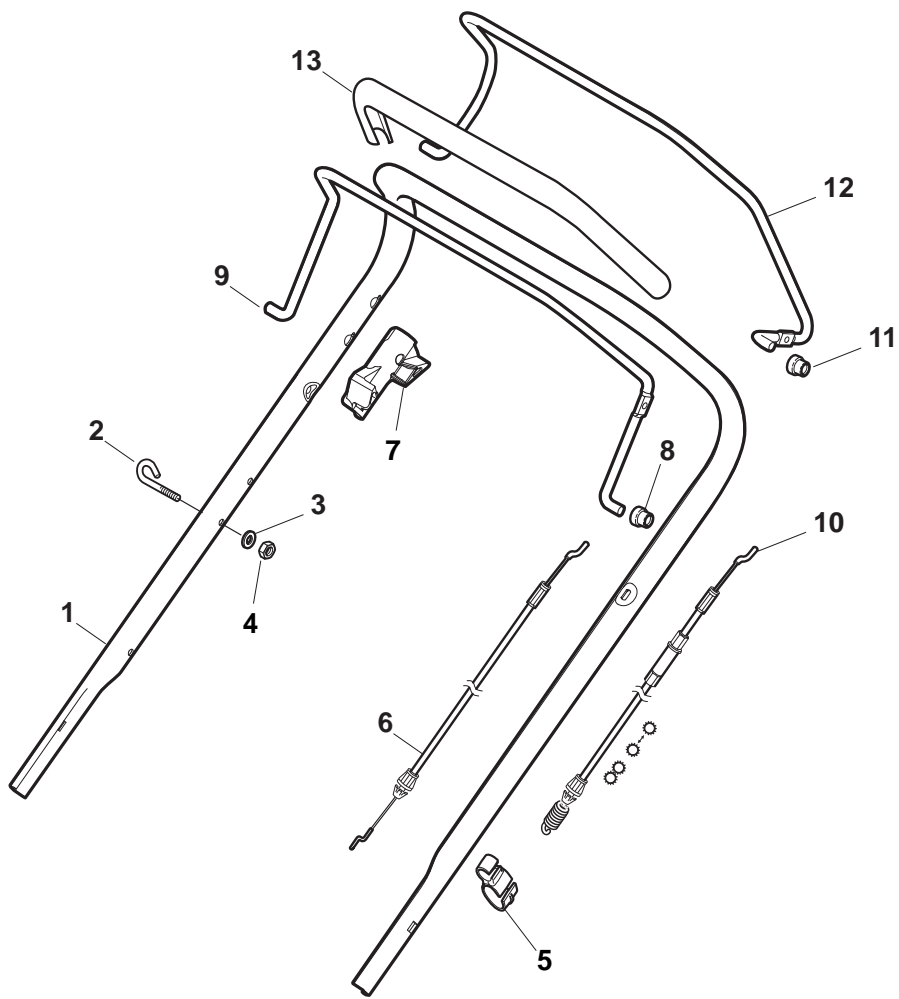

POSITION	PART No.	Q.Ty	DESCRIPTION	NOTES
1	322108295/0	1	Stone-Guard	
2	322600195/0	1	Ejection Guard	
3	112727803/0	2	Screw	
4	322806639/0	1	Fulcrum Pin	
5	112154510/0	2	Nut	
6	118203853/0	2	Protection	
7	122450456/0	1	Spring	
8	122517869/0	1	Pin	
9	112604896/0	2	Crown Fastener	

POSITION	PART No.	Q.Ty	DESCRIPTION	NOTES
1	381006838/0	1	Handle, Upper Part	
2	122430313/0	1	Guide Spring	
3	112521330/0	1	Washer	
4	112154510/0	1	Nut	
5	118390020/0	1	Fairlead	
6	181030053/0	1	Cable, Thread Engine Brake	
7	322545204/0	1	Fulcrum Pin	
8	122041966/0	1	Bush	
9	181003300/1	1	Lever, Engine Brake	
10	381030092/0	1	Cable, Rear Drive	
11	122041966/0	1	Bush	
12	181003301/0	1	Lever, Driving	
13	122291050/0	1	Handgrip Black	

POSITION	PART No.	Q.Ty	DESCRIPTION	NOTES
1	181005502/1	1	Throttle Cable	
2	112735103/0	1	Screw	
3	112523040/0	1	Washer	

POSITION	PART No.	Q.Ty	DESCRIPTION	NOTES
1	112608600/0	2	Seeger	
2	119216035/0	2	Bearing	
3	122753000/0	2	Pin	
5	181003076/1	1	Gear Box G.T. Cone Clutch	
6	122601904/0	1	Pulley	
7	112645705/0	1	Pin	
8	122033283/0	1	Adjustment Rod	
9	135063902/0	1	Belt	
11	122041957/1	1	Bush	
12	122450063/0	1	Spring	
13	322680009/0	1	Washer	
14	112154510/0	1	Nut	
15	122110230/0	1	Cap	

POSITION	PART No.	Q.Ty	DESCRIPTION	NOTES
1	119216035/0	8	Bearing	
2	381007416/2	4	Wheel Ø 200	
3	322110649/0	2	Hub Cap Yellow	
4	381007417/2	2	Wheel Ø 280	
5	322110650/0	2	Hub Cap Yellow	

POSITION	PART No.	Q.Ty	DESCRIPTION	NOTES
1	112735108/1	3	Screw	
2	122465607/3	1	Hub With Pulley, Crankshaft Ø 22.2	
3	181004381/1	1	Blade Standard	
4	122160400/0	1	Elastic Washer	
5	112523080/0	1	Washer	
6	112735698/0	1	Screw	
7	112139100/0	1	Feather, Crankshaft Ø 22.2	