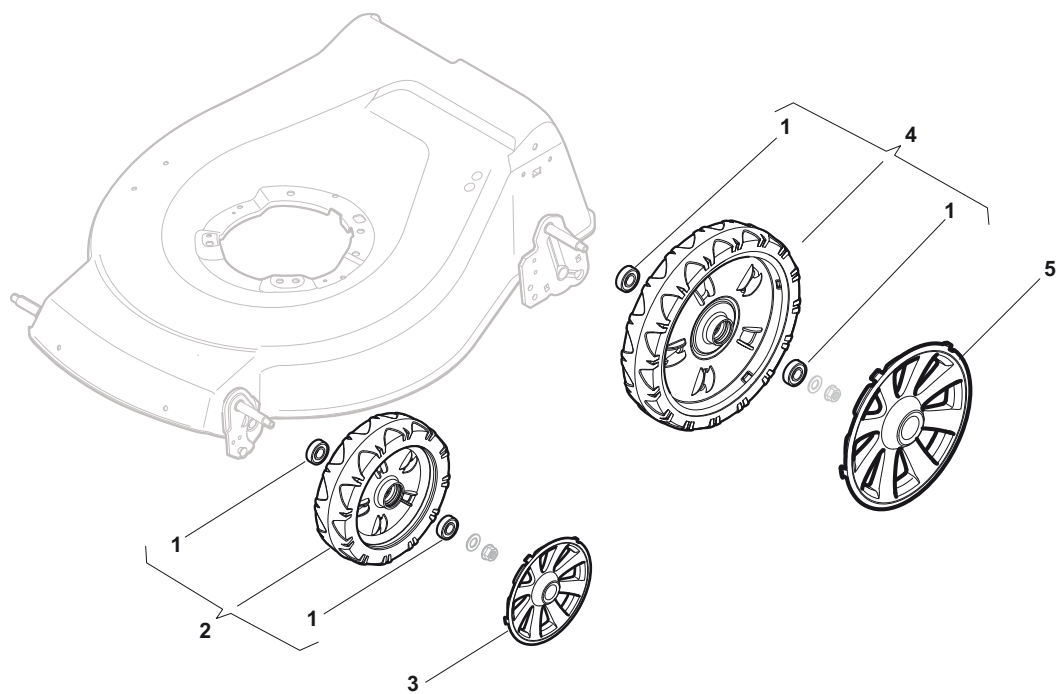

POSITION	PART No.	Q.Ty	DESCRIPTION	NOTES
1	322291150/0	1	Rubber Insert	
2	322060197/3	1	Protection, Belt	
3	112728530/0	3	Screw	
4	122140222/0	1	Deflector	

POSITION	PART No.	Q.Ty	DESCRIPTION	NOTES
1	381006719/0	1	Handle, Lower Part	
2	381005149/0	1	Bracket, R	
3	381005151/0	1	Bracket, L	
4	381003253/0	2	Handle	
5	322680016/0	4	Support	
6	122131750/0	4	Nut	
7	322399835/0	4	Knob	
10	112760605/0	2	Screw	
11	125038002/1	2	Bush	
12	112155000/0	2	Nut	
13	322192156/0	1	Fair Led	
14	381103350/0	2	Handle	

POSITION	PART No.	Q.Ty	DESCRIPTION	NOTES
1	381006838/0	1	Handle, Upper Part	
2	122430313/0	1	Guide Spring	
3	112521330/0	1	Washer	
4	112154510/0	1	Nut	
5	118390020/0	1	Fairlead	
6	181030053/0	1	Cable, Thread Engine Brake	
7	322545204/0	1	Fulcrum Pin	
8	122041966/0	1	Bush	
9	181003300/1	1	Lever, Engine Brake	
10	381030092/0	1	Cable, Rear Drive	
11	122041966/0	1	Bush	
12	181003301/0	1	Lever, Driving	
13	122291050/0	1	Handgrip Black	

POSITION	PART No.	Q.Ty	DESCRIPTION	NOTES
1	181005502/1	1	Throttle Cable	
2	112735103/0	1	Screw	
3	112523040/0	1	Washer	

POSITION	PART No.	Q.Ty	DESCRIPTION	NOTES
1	112608600/0	2	Seeger	
2	119216035/0	2	Bearing	
3	122753000/0	2	Pin	
5	181003076/1	1	Gear Box G.T. Cone Clutch	
6	122601904/0	1	Pulley	
7	112645705/0	1	Pin	
8	122033283/0	1	Adjustment Rod	
9	135063902/0	1	Belt	
11	122041957/1	1	Bush	
12	122450063/0	1	Spring	
13	322680009/0	1	Washer	
14	112154510/0	1	Nut	
15	122110230/0	1	Cap	

POSITION	PART No.	Q.Ty	DESCRIPTION	NOTES
1	119216035/0	8	Bearing	
2	381007416/2	4	Wheel Ø 200	
3	322110649/0	2	Hub Cap Yellow	
4	381007417/2	2	Wheel Ø 280	
5	322110650/0	2	Hub Cap Yellow	

POSITION	PART No.	Q.Ty	DESCRIPTION	NOTES
1	112735108/1	3	Screw	
2	122465607/3	1	Hub With Pulley, Crankshaft Ø 22.2	
3	181004381/1	1	Blade Standard	
4	122160400/0	1	Elastic Washer	
5	112523080/0	1	Washer	
6	112735698/0	1	Screw	
7	112139100/0	1	Feather, Crankshaft Ø 22.2	