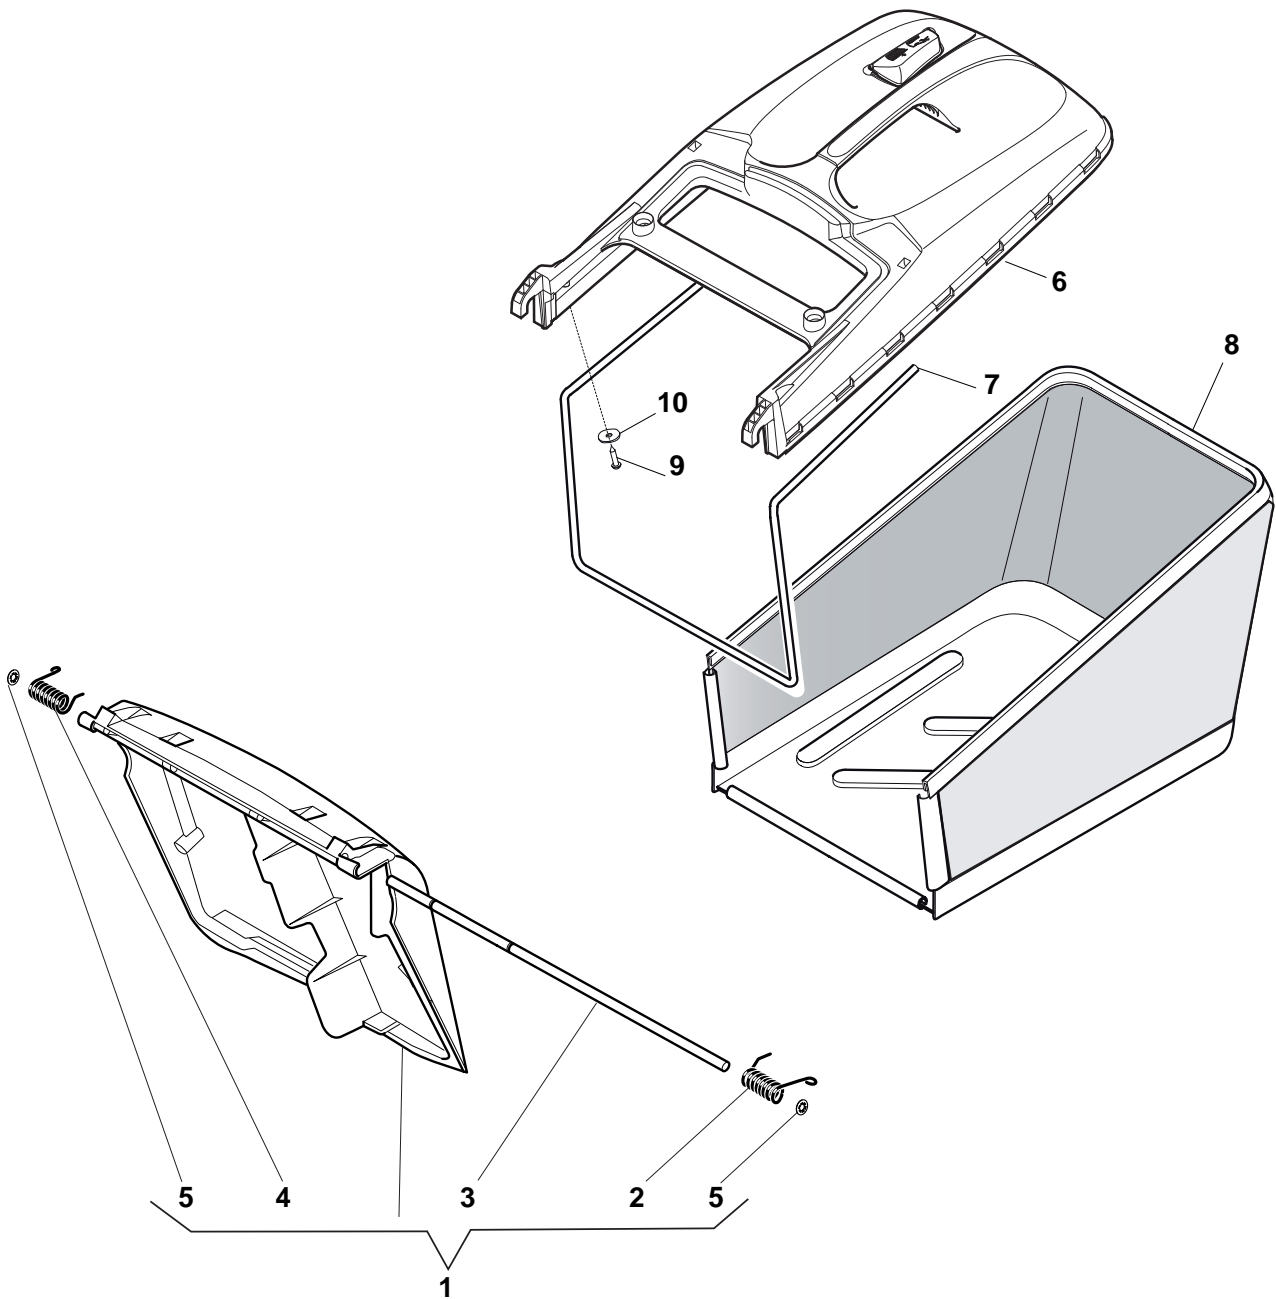

POSITION	PART No.	Q.Ty	DESCRIPTION	NOTES
1	381006838/0	1	Handle, Upper Part	
2	122430313/0	1	Guide Spring	
3	112521330/0	1	Washer	
4	112154510/0	1	Nut	
5	118390020/0	1	Fairlead	
6	181030053/0	1	Cable, Thread Engine Brake	
7	322545204/0	1	Fulcrum Pin	
8	122041966/0	1	Bush	
9	181003300/1	1	Lever, Engine Brake	
10	381030092/0	1	Cable, Rear Drive	
11	122041966/0	1	Bush	
12	181003301/0	1	Lever, Driving	
13	122291050/0	1	Handgrip Black	

POSITION	PART No.	Q.Ty	DESCRIPTION	NOTES
1	181005502/1	1	Throttle Cable	
2	112735103/0	1	Screw	
3	112523040/0	1	Washer	

POSITION	PART No.	Q.Ty	DESCRIPTION	NOTES
1	112608600/0	2	Seeger	
2	119216035/0	2	Bearing	
3	122753000/0	2	Pin	
5	181003076/1	1	Gear Box G.T. Cone Clutch	
6	122601904/0	1	Pulley	
7	112645705/0	1	Pin	
8	122033283/0	1	Adjustment Rod	
9	135063902/0	1	Belt	
11	122041957/1	1	Bush	
12	122450063/0	1	Spring	
13	322680009/0	1	Washer	
14	112154510/0	1	Nut	
15	122110230/0	1	Cap	

POSITION	PART No.	Q.Ty	DESCRIPTION	NOTES
1	119216035/0	8	Bearing	
2	381007416/2	4	Wheel Ø 200	
3	322110649/0	2	Hub Cap Yellow	
4	381007417/2	2	Wheel Ø 280	
5	322110650/0	2	Hub Cap Yellow	

POSITION	PART No.	Q.Ty	DESCRIPTION	NOTES
1	112735108/1	3	Screw	
2	122465607/3	1	Hub With Pulley, Crankshaft Ø 22.2	
3	181004381/1	1	Blade Standard	
4	122160400/0	1	Elastic Washer	
5	112523080/0	1	Washer	
6	112735698/0	1	Screw	
7	112139100/0	1	Feather, Crankshaft Ø 22.2	