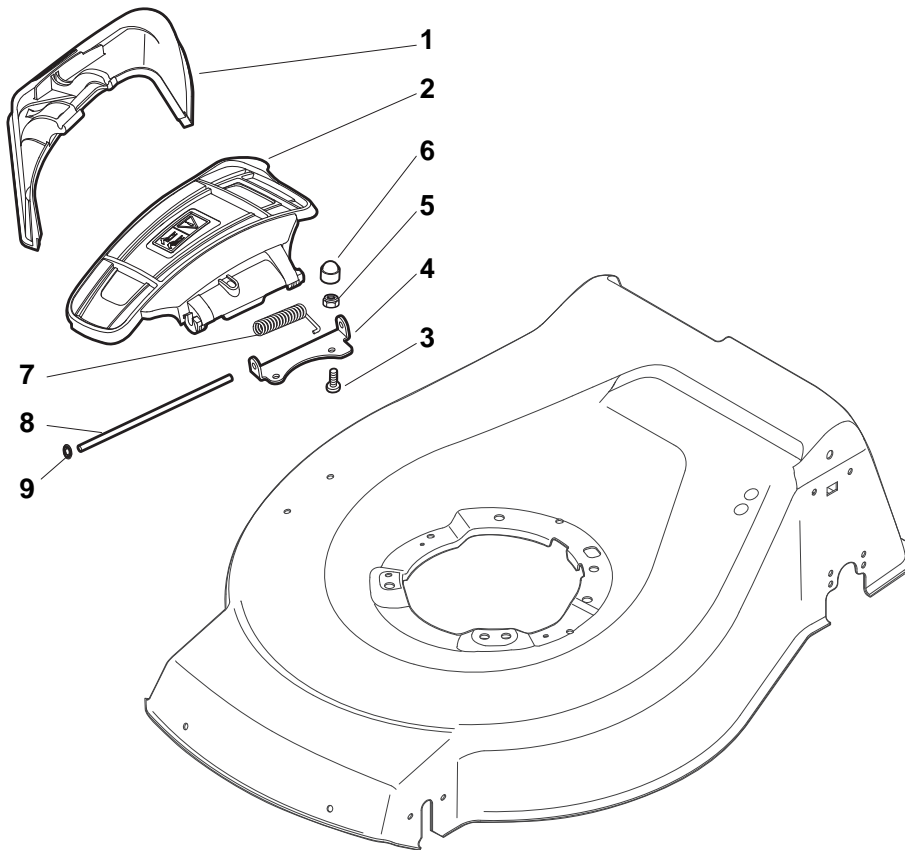

THIS INFORMATION IS NOT INTENDED FOR SALE OR RESALE, AND THIS NOTICE MUST REMAIN ON ALL COPIES.

POSITION	PART No.	Q.Ty	DESCRIPTION	NOTES
1	381004542/0	1	Deck Red	
2	122534131/0	1	Pin	
3	381003398/0	1	Lever, Height Adjustment	
4	112154510/0	1	Nut	
5	112788512/0	1	Screw	
6	322394503/0	1	Knob	
7	112521310/0	1	Washer	
8	112150000/0	1	Nut	
10	122943013/0	1	Screw	
11	381002032/0	1	Rod, Height Adjustment	
12	112436051/0	1	Plate	
13	112727803/0	3	Screw	
14	112154510/0	3	Nut	
15	112727801/0	1	Screw	
16	381002887/1	1	Axle, Front Wheels	
17	112154510/0	1	Nut	
18	112728450/0	1	Screw	
19	322034002/0	1	Washing Connection	
21	322600145/0	2	Protection, Wheel	
24	112521350/0	4	Washer	
25	112155000/0	4	Nut	
27	322600208/0	2	Protection, Wheel	
31	381302835/1	1	Axle, Rear Wheels	
32	122450460/0	1	Spring	
33	112728697/0	4	Screw	
34	322545152/0	2	Plate	
35	112728697/0	4	Screw	
36	322785304/1	2	Support	
37	122570134/0	1	Pinion L	
38	322120115/0	2	Ring Gear	
39	112728706/0	6	Screw	
40	122570133/0	1	Pinion R	
41	122446192/0	1	Spring	

POSITION	PART No.	Q.Ty	DESCRIPTION	NOTES
1	322108295/0	1	Stone-Guard	
2	322600195/0	1	Ejection Guard	
3	112727803/0	2	Screw	
4	322806639/0	1	Fulcrum Pin	
5	112154510/0	2	Nut	
6	118203853/0	2	Protection	
7	122450456/0	1	Spring	
8	122517869/0	1	Pin	
9	112604896/0	2	Crown Fastener	

POSITION	PART No.	Q.Ty	DESCRIPTION	NOTES
1	381006838/0	1	Handle, Upper Part	
2	122430313/0	1	Guide Spring	
3	112521330/0	1	Washer	
4	112154510/0	1	Nut	
5	118390020/0	1	Fairlead	
6	181030053/0	1	Cable, Thread Engine Brake	
7	322545204/0	1	Fulcrum Pin	
8	122041966/0	1	Bush	
9	181003300/1	1	Lever, Engine Brake	
10	381030092/0	1	Cable, Rear Drive	
11	122041966/0	1	Bush	
12	181003301/0	1	Lever, Driving	
13	122291050/0	1	Handgrip Black	