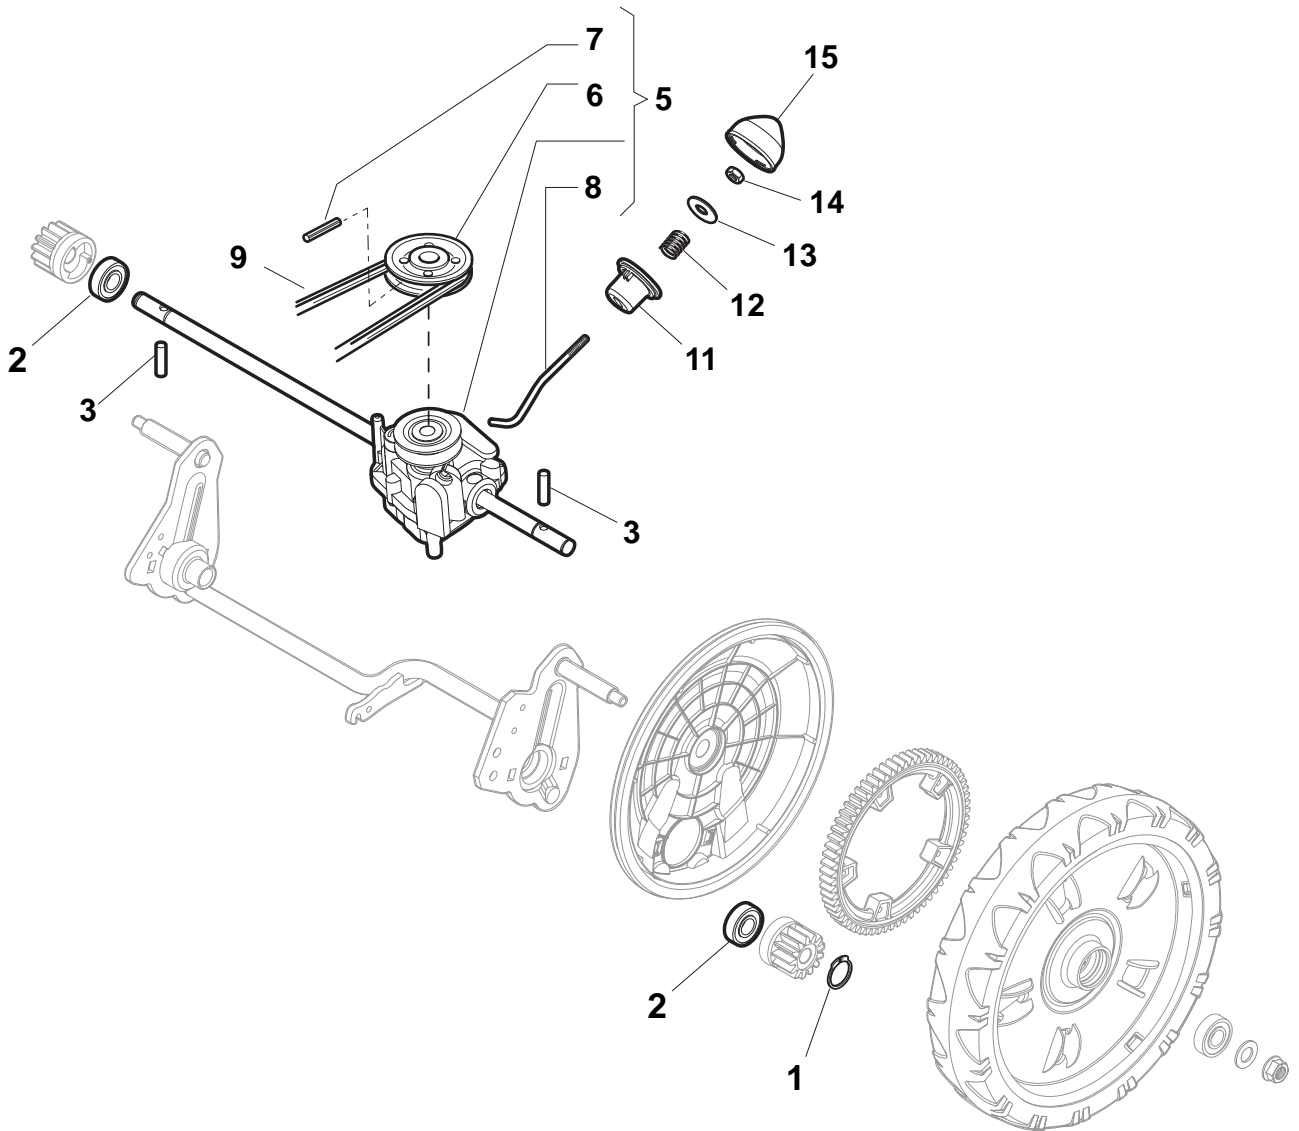

POSITION	PART No.	Q.Ty	DESCRIPTION	NOTES
1	322291150/0	1	Rubber Insert	
2	322060197/3	1	Protection, Belt	
3	112728530/0	3	Screw	
4	122140222/0	1	Deflector	

POSITION	PART No.	Q.Ty	DESCRIPTION	NOTES
1	381006719/0	1	Handle, Lower Part	
2	381005149/0	1	Bracket, R	
3	381005151/0	1	Bracket, L	
4	381003253/0	2	Handle	
5	322680016/0	4	Support	
6	122131750/0	4	Nut	
7	322399835/0	4	Knob	
10	112760605/0	2	Screw	
11	125038002/1	2	Bush	
12	112155000/0	2	Nut	
13	322192156/0	1	Fair Led	
14	381103350/0	2	Handle	

POSITION	PART No.	Q.Ty	DESCRIPTION	NOTES
1	381006838/0	1	Handle, Upper Part	
2	122430313/0	1	Guide Spring	
3	112521330/0	1	Washer	
4	112154510/0	1	Nut	
5	118390020/0	1	Fairlead	
6	181030053/0	1	Cable, Thread Engine Brake	
7	322545204/0	1	Fulcrum Pin	
8	122041966/0	1	Bush	
9	181003300/1	1	Lever, Engine Brake	
10	381030092/0	1	Cable, Rear Drive	
11	122041966/0	1	Bush	
12	181003301/0	1	Lever, Driving	
13	122291050/0	1	Handgrip Black	

POSITION	PART No.	Q.Ty	DESCRIPTION	NOTES
1	181005502/1	1	Throttle Cable	
2	112735103/0	1	Screw	
3	112523040/0	1	Washer	

POSITION	PART No.	Q.Ty	DESCRIPTION	NOTES
1	112608600/0	2	Seeger	
2	119216035/0	2	Bearing	
3	122753000/0	2	Pin	
5	181003076/1	1	Gear Box G.T. Cone Clutch	
6	122601904/0	1	Pulley	
7	112645705/0	1	Pin	
8	122033283/0	1	Adjustment Rod	
9	135063902/0	1	Belt	
11	122041957/1	1	Bush	
12	122450063/0	1	Spring	
13	322680009/0	1	Washer	
14	112154510/0	1	Nut	
15	122110230/0	1	Cap	

POSITION	PART No.	Q.Ty	DESCRIPTION	NOTES
1	119216035/0	8	Bearing	
2	381007416/2	4	Wheel Ø 200	
3	322110649/0	2	Hub Cap Yellow	
4	381007417/2	2	Wheel Ø 280	
5	322110650/0	2	Hub Cap Yellow	

POSITION	PART No.	Q.Ty	DESCRIPTION	NOTES
1	112735108/1	3	Screw	
2	122465607/3	1	Hub With Pulley, Crankshaft Ø 22.2	
3	181004381/1	1	Blade Standard	
4	122160400/0	1	Elastic Washer	
5	112523080/0	1	Washer	
6	112735698/0	1	Screw	
7	112139100/0	1	Feather, Crankshaft Ø 22.2	