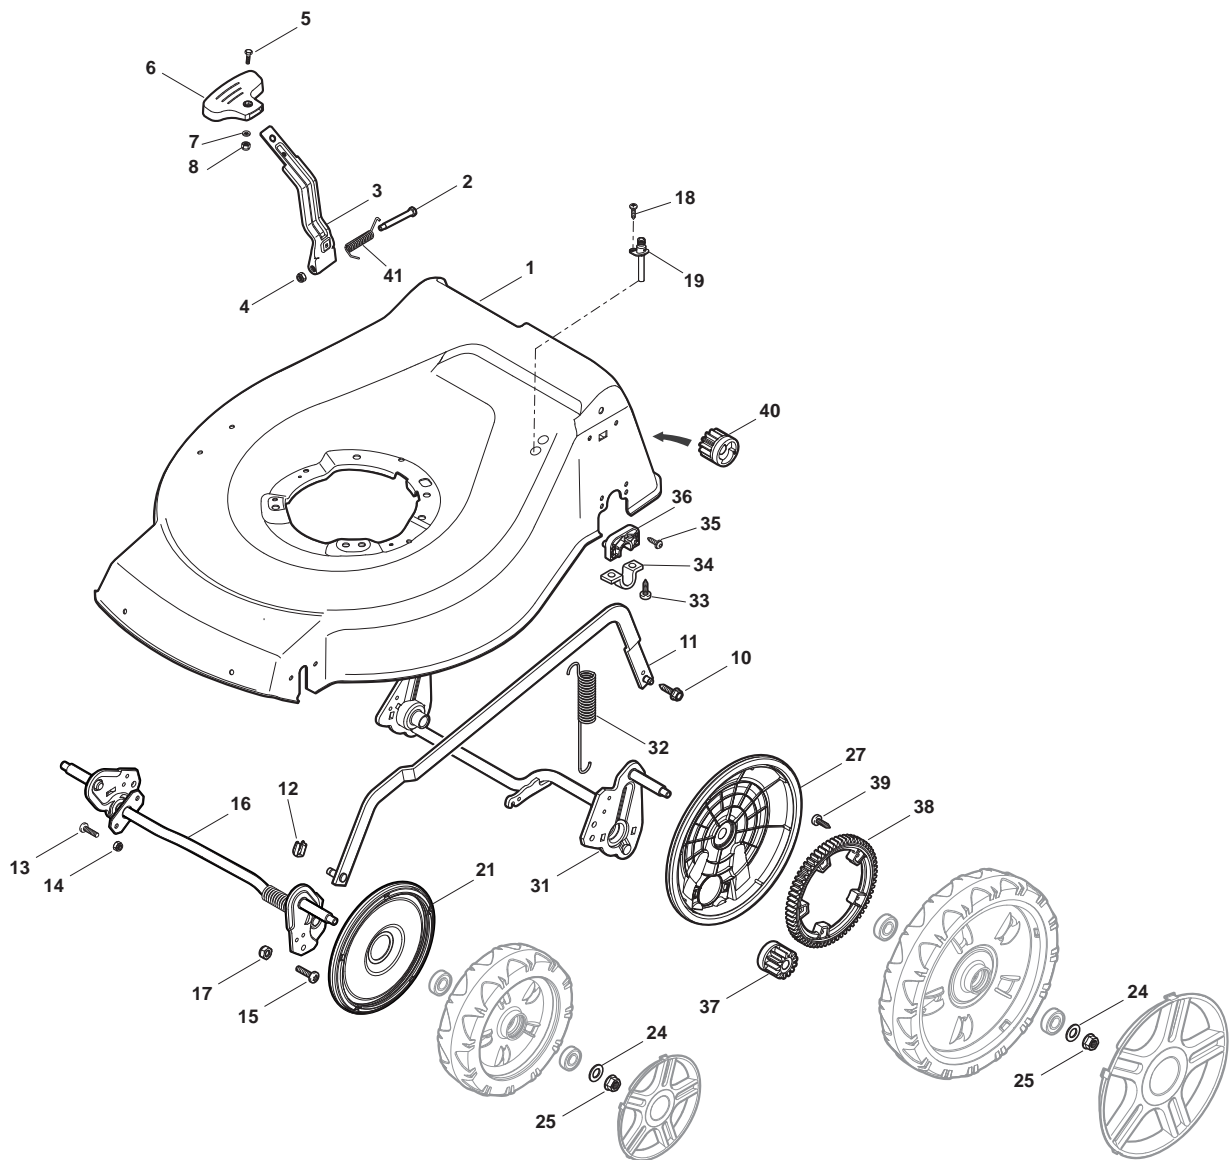

Genuine Spare Parts

www.stiga.com

COMBI 53 SQ B

- Use GLOBAL GARDEN PRODUCT Genuine Spare Parts specified in the parts list for repair and/or replacement.
- The contents described in the parts list may change due to improvement.
- The drawings of the spare parts are only indicative and might not represent the part in question exactly.
- The indications "right" - "left" - "front" - "rear" refer to the position of the operator when using the machine.
- When placing orders of parts for repair and/or replacement, make sure that the illustrated parts list is the one applying to the machine's year of manufacture, as shown on the identification plate attached to the machine.

THIS INFORMATION IS NOT INTENDED FOR SALE OR RESALE, AND THIS NOTICE MUST REMAIN ON ALL COPIES.

POSITION	PART No.	Q.Ty	DESCRIPTION	NOTES
1	381004542/0	1	Deck Red	
2	122534131/0	1	Pin	
3	381003398/0	1	Lever, Height Adjustment	
4	112154510/0	1	Nut	
5	112788512/0	1	Screw	
6	322394503/0	1	Knob	
7	112521310/0	1	Washer	
8	112150000/0	1	Nut	
10	122943013/0	1	Screw	
11	381002032/0	1	Rod, Height Adjustment	
12	112436051/0	1	Plate	
13	112727803/0	3	Screw	
14	112154510/0	3	Nut	
15	112727801/0	1	Screw	
16	381002887/1	1	Axle, Front Wheels	
17	112154510/0	1	Nut	
18	112728450/0	1	Screw	
19	322034002/0	1	Washing Connection	
21	322600145/0	2	Protection, Wheel	
24	112521350/0	4	Washer	
25	112155000/0	4	Nut	
27	322600208/0	2	Protection, Wheel	
31	381302835/1	1	Axle, Rear Wheels	
32	122450460/0	1	Spring	
33	112728697/0	4	Screw	
34	322545152/0	2	Plate	
35	112728697/0	4	Screw	
36	322785304/1	2	Support	
37	122570134/0	1	Pinion L	
38	322120115/0	2	Ring Gear	
39	112728706/0	6	Screw	
40	122570133/0	1	Pinion R	
41	122446192/0	1	Spring	

POSITION	PART No.	Q.Ty	DESCRIPTION	NOTES
1	322108295/0	1	Stone-Guard	
2	322600195/0	1	Ejection Guard	
3	112727803/0	2	Screw	
4	322806639/0	1	Fulcrum Pin	
5	112154510/0	2	Nut	
6	118203853/0	2	Protection	
7	122450456/0	1	Spring	
8	122517869/0	1	Pin	
9	112604896/0	2	Crown Fastener	