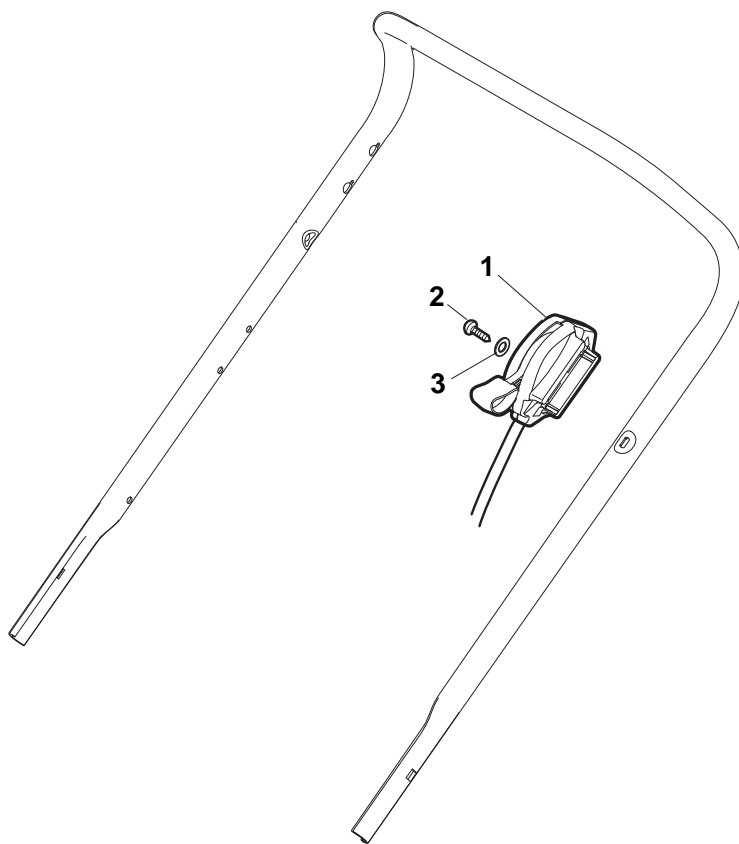

POSITION	PART No.	Q.Ty	DESCRIPTION	NOTES
1	322108295/0	1	Stone-Guard	
2	322600195/0	1	Ejection Guard	
3	112727803/0	2	Screw	
4	322806639/0	1	Fulcrum Pin	
5	112154510/0	2	Nut	
6	118203853/0	2	Protection	
7	122450456/0	1	Spring	
8	122517869/0	1	Pin	
9	112604896/0	2	Crown Fastener	

POSITION	PART No.	Q.Ty	DESCRIPTION	NOTES
1	322291150/0	1	Rubber Insert	
2	322060197/3	1	Protection, Belt	
3	112728530/0	3	Screw	
4	122140222/0	1	Deflector	

POSITION	PART No.	Q.Ty	DESCRIPTION	NOTES
1	381006719/0	1	Handle, Lower Part	
2	381005149/0	1	Bracket, R	
3	381005151/0	1	Bracket, L	
4	381003253/0	2	Handle	
5	322680016/0	4	Support	
6	122131750/0	4	Nut	
7	322399835/0	4	Knob	
10	112760605/0	2	Screw	
11	125038002/1	2	Bush	
12	112155000/0	2	Nut	
13	322192156/0	1	Fair Led	
14	381103350/0	2	Handle	

POSITION	PART No.	Q.Ty	DESCRIPTION	NOTES
1	381006838/0	1	Handle, Upper Part	
2	122430313/0	1	Guide Spring	
3	112521330/0	1	Washer	
4	112154510/0	1	Nut	
5	118390020/0	1	Fairlead	
6	181030053/0	1	Cable, Thread Engine Brake	
7	322545204/0	1	Fulcrum Pin	
8	122041966/0	1	Bush	
9	181003300/1	1	Lever, Engine Brake	
10	381030092/0	1	Cable, Rear Drive	
11	122041966/0	1	Bush	
12	181003301/0	1	Lever, Driving	
13	122291050/0	1	Handgrip Black	

POSITION	PART No.	Q.Ty	DESCRIPTION	NOTES
1	181005502/1	1	Throttle Cable	
2	112735103/0	1	Screw	
3	112523040/0	1	Washer	

POSITION	PART No.	Q.Ty	DESCRIPTION	NOTES
1	112608600/0	2	Seeger	
2	119216035/0	2	Bearing	
3	122753000/0	2	Pin	
5	181003076/1	1	Gear Box G.T. Cone Clutch	
6	122601904/0	1	Pulley	
7	112645705/0	1	Pin	
8	122033283/0	1	Adjustment Rod	
9	135063902/0	1	Belt	
11	122041957/1	1	Bush	
12	122450063/0	1	Spring	
13	322680009/0	1	Washer	
14	112154510/0	1	Nut	
15	122110230/0	1	Cap	