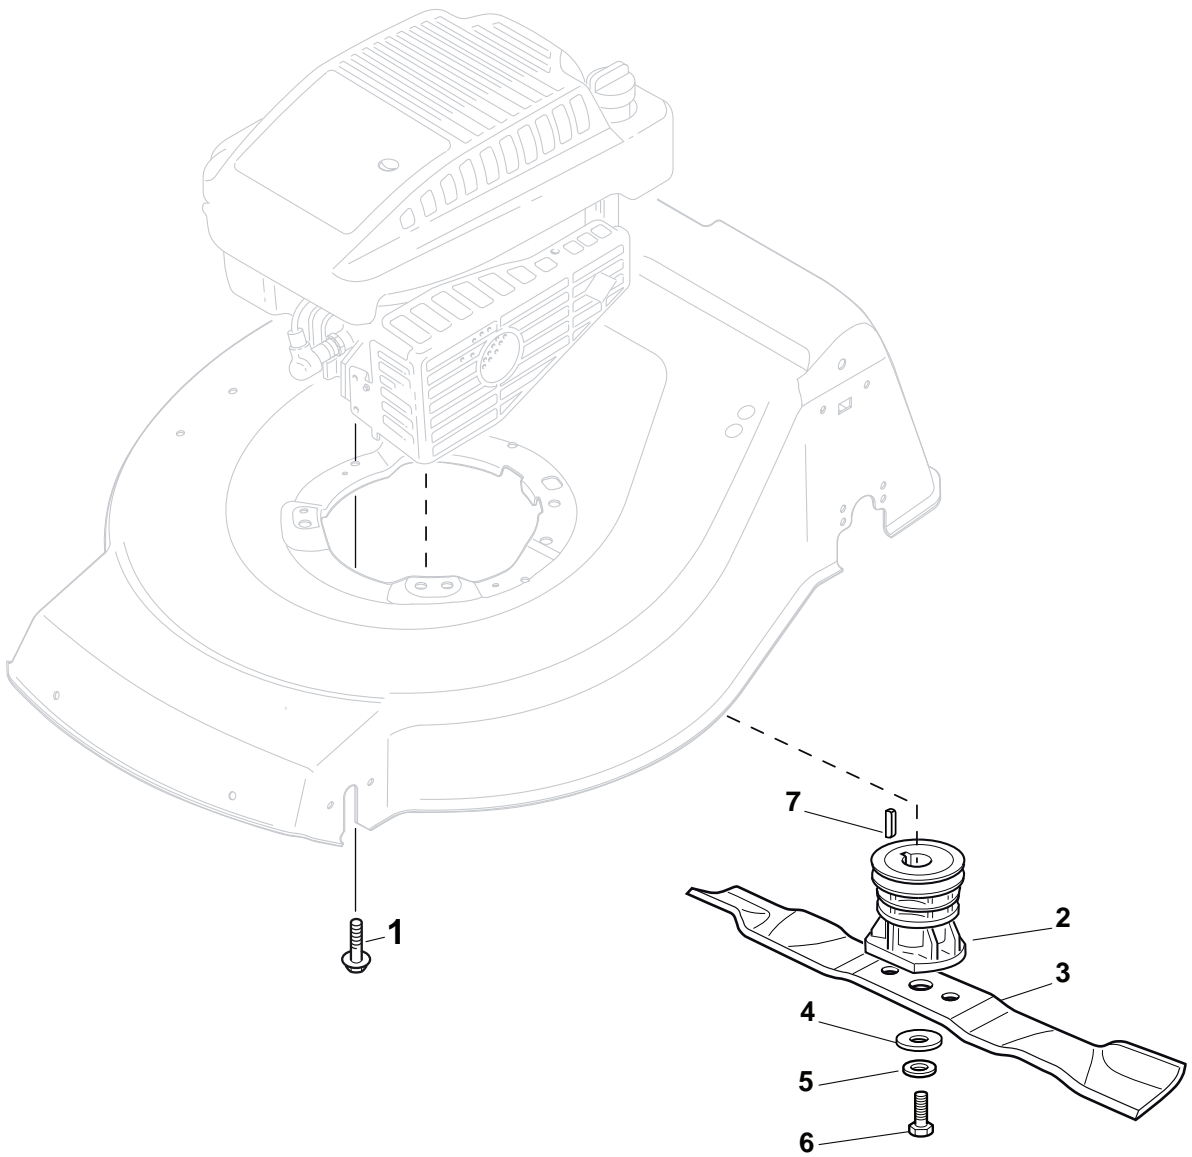

POSITION	PART No.	Q.Ty	DESCRIPTION	NOTES
1	322291150/0	1	Rubber Insert	
2	322060197/3	1	Protection, Belt	
3	112728530/0	3	Screw	
4	122140222/0	1	Deflector	

POSITION	PART No.	Q.Ty	DESCRIPTION	NOTES
1	381006719/0	1	Handle, Lower Part	
2	381005149/0	1	Bracket, R	
3	381005151/0	1	Bracket, L	
4	381003253/0	2	Handle	
5	322680016/0	4	Support	
6	122131750/0	4	Nut	
7	322399835/0	4	Knob	
10	112760605/0	2	Screw	
11	125038002/1	2	Bush	
12	112155000/0	2	Nut	
13	322192156/0	1	Fair Led	
14	381103350/0	2	Handle	

POSITION	PART No.	Q.Ty	DESCRIPTION	NOTES
1	381006838/0	1	Handle, Upper Part	
2	122430313/0	1	Guide Spring	
3	112521330/0	1	Washer	
4	112154510/0	1	Nut	
5	118390020/0	1	Fairlead	
6	181030053/0	1	Cable, Thread Engine Brake	
7	322545204/0	1	Fulcrum Pin	
8	122041966/0	1	Bush	
9	181003300/1	1	Lever, Engine Brake	
10	381030092/0	1	Cable, Rear Drive	
11	122041966/0	1	Bush	
12	181003301/0	1	Lever, Driving	
13	122291050/0	1	Handgrip Black	

POSITION	PART No.	Q.Ty	DESCRIPTION	NOTES
1	181005502/1	1	Throttle Cable	
2	112735103/0	1	Screw	
3	112523040/0	1	Washer	

POSITION	PART No.	Q.Ty	DESCRIPTION	NOTES
1	112608600/0	2	Seeger	
2	119216035/0	2	Bearing	
3	122753000/0	2	Pin	
5	181003076/1	1	Gear Box G.T. Cone Clutch	
6	122601904/0	1	Pulley	
7	112645705/0	1	Pin	
8	122033283/0	1	Adjustment Rod	
9	135063902/0	1	Belt	
11	122041957/1	1	Bush	
12	122450063/0	1	Spring	
13	322680009/0	1	Washer	
14	112154510/0	1	Nut	
15	122110230/0	1	Cap	

POSITION	PART No.	Q.Ty	DESCRIPTION	NOTES
1	119216035/0	8	Bearing	
2	381007416/2	4	Wheel Ø 200	
3	322110649/0	2	Hub Cap Yellow	
4	381007417/2	2	Wheel Ø 280	
5	322110650/0	2	Hub Cap Yellow	

POSITION	PART No.	Q.Ty	DESCRIPTION	NOTES
1	112735108/1	3	Screw	
2	122465607/3	1	Hub With Pulley, Crankshaft Ø 22.2	
3	181004381/1	1	Blade Standard	
4	122160400/0	1	Elastic Washer	
5	112523080/0	1	Washer	
6	112735698/0	1	Screw	
7	112139100/0	1	Feather, Crankshaft Ø 22.2	