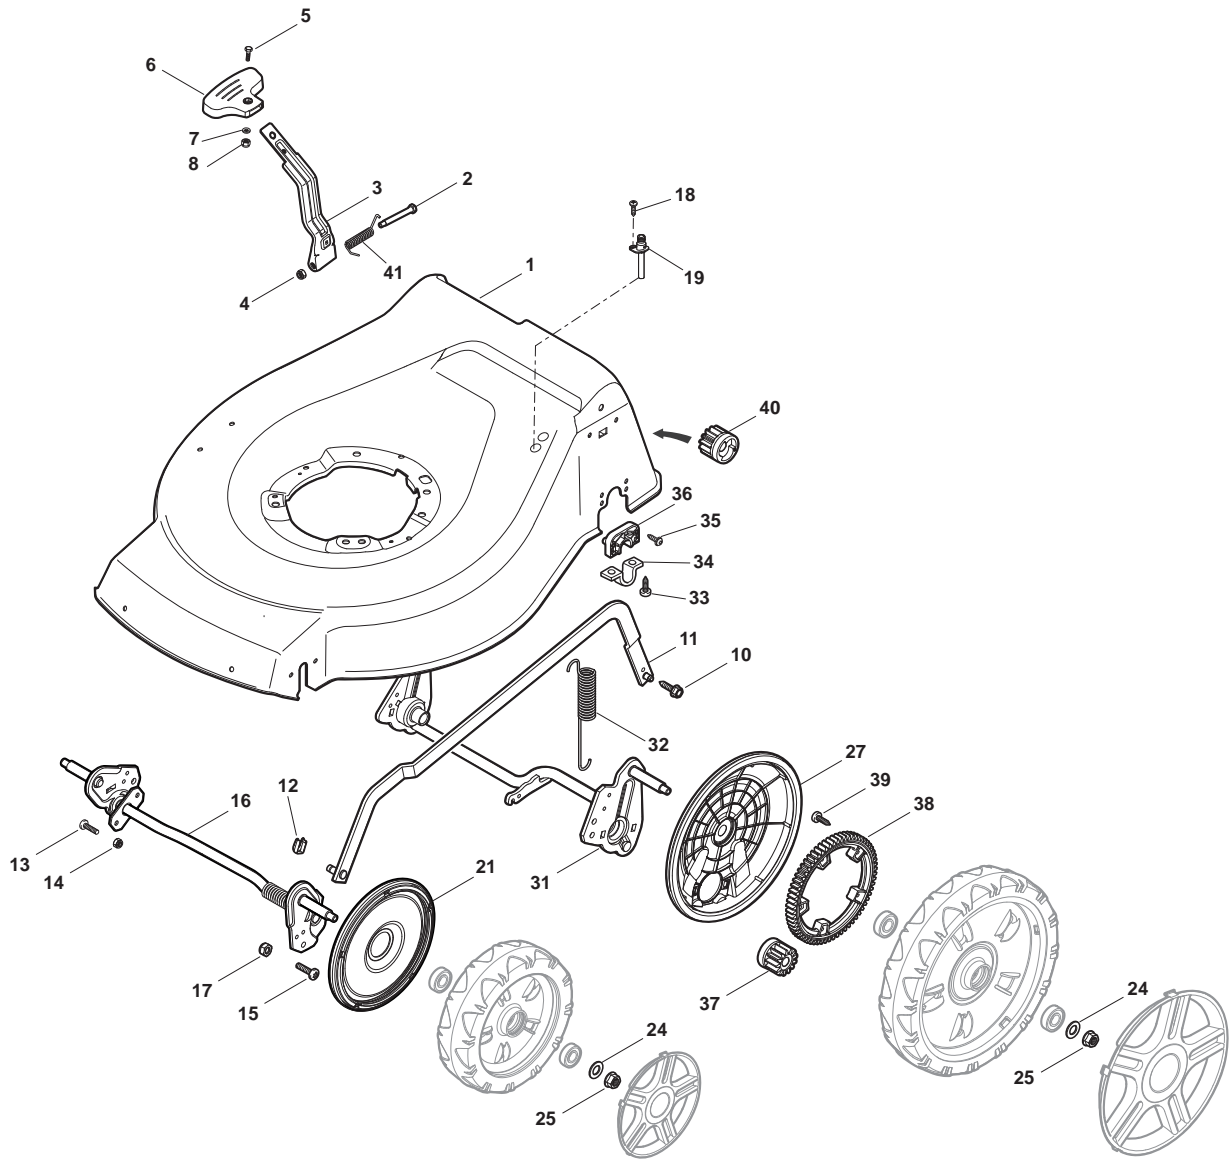

## COMBI 53 SQ

- Use GLOBAL GARDEN PRODUCT Genuine Spare Parts specified in the parts list for repair and/or replacement.
- The contents described in the parts list may change due to improvement.
- The drawings of the spare parts are only indicative and might not represent the part in question exactly.
- The indications "right" - "left" - "front" - "rear" refer to the position of the operator when using the machine.
- When placing orders of parts for repair and/or replacement, make sure that the illustrated parts list is the one applying to the machine's year of manufacture, as shown on the identification plate attached to the machine.

THIS INFORMATION IS NOT INTENDED FOR SALE OR RESALE, AND THIS NOTICE MUST REMAIN ON ALL COPIES.

POSITION	PART No.	Q.Ty	DESCRIPTION	NOTES
1	381004542/0	1	Deck Red	
2	122534131/0	1	Pin	
3	381003398/0	1	Lever, Height Adjustment	
4	112154510/0	1	Nut	
5	112788512/0	1	Screw	
6	322394503/0	1	Knob	
7	112521310/0	1	Washer	
8	112150000/0	1	Nut	
10	122943013/0	1	Screw	
11	381002032/0	1	Rod, Height Adjustment	
12	112436051/0	1	Plate	
13	112727803/0	3	Screw	
14	112154510/0	3	Nut	
15	112727801/0	1	Screw	
16	381002887/1	1	Axle, Front Wheels	
17	112154510/0	1	Nut	
18	112728450/0	1	Screw	
19	322034002/0	1	Washing Connection	
21	322600145/0	2	Protection, Wheel	
24	112521350/0	4	Washer	
25	112155000/0	4	Nut	
27	322600208/0	2	Protection, Wheel	
31	381302835/1	1	Axle, Rear Wheels	
32	122450460/0	1	Spring	
33	112728697/0	4	Screw	
34	322545152/0	2	Plate	
35	112728697/0	4	Screw	
36	322785304/1	2	Support	
37	122570134/0	1	Pinion L	
38	322120115/0	2	Ring Gear	
39	112728706/0	6	Screw	
40	122570133/0	1	Pinion R	
41	122446192/0	1	Spring	

POSITION	PART No.	Q.Ty	DESCRIPTION	NOTES
1	322108295/0	1	Stone-Guard	
2	322600195/0	1	Ejection Guard	
3	112727803/0	2	Screw	
4	322806639/0	1	Fulcrum Pin	
5	112154510/0	2	Nut	
6	118203853/0	2	Protection	
7	122450456/0	1	Spring	
8	122517869/0	1	Pin	
9	112604896/0	2	Crown Fastener	