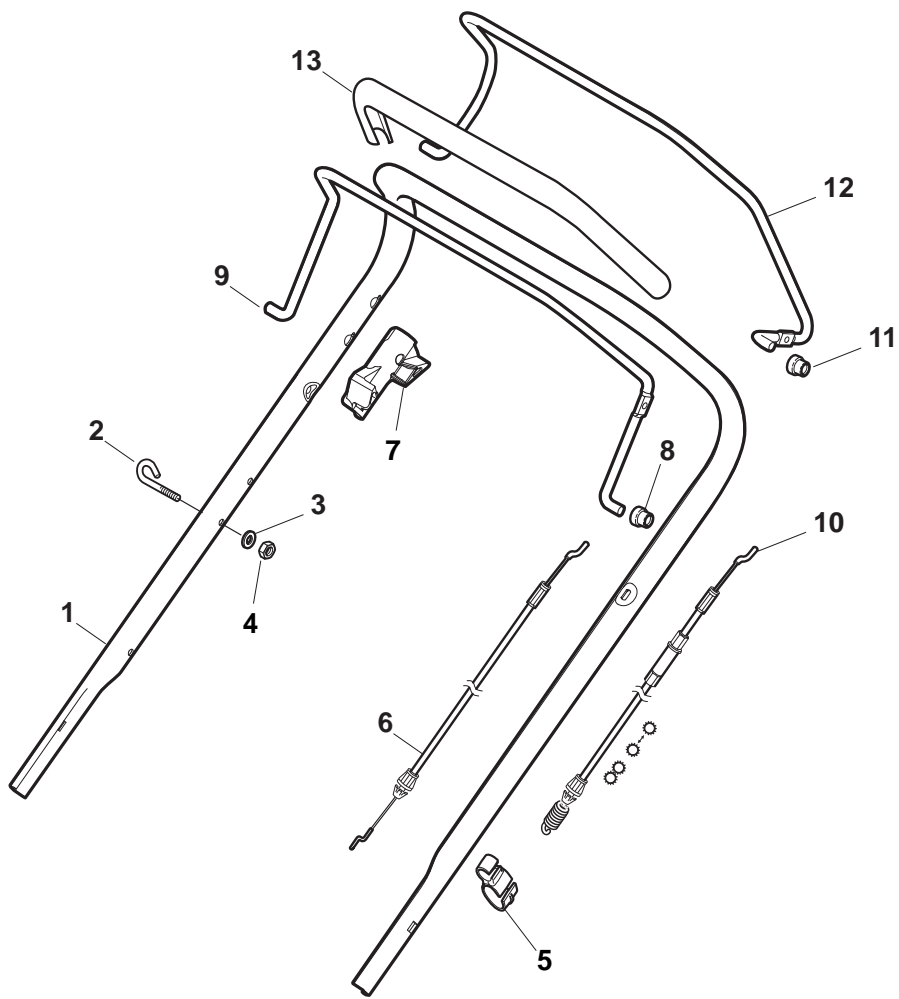

POSITION	PART No.	Q.Ty	DESCRIPTION	NOTES
1	322108295/0	1	Stone-Guard	
2	322600195/0	1	Ejection Guard	
3	112727803/0	2	Screw	
4	322806639/0	1	Fulcrum Pin	
5	112154510/0	2	Nut	
6	118203853/0	2	Protection	
7	122450456/0	1	Spring	
8	122517869/0	1	Pin	
9	112604896/0	2	Crown Fastener	

POSITION	PART No.	Q.Ty	DESCRIPTION	NOTES
1	381006838/0	1	Handle, Upper Part	
2	122430313/0	1	Guide Spring	
3	112521330/0	1	Washer	
4	112154510/0	1	Nut	
5	118390020/0	1	Fairlead	
6	181030053/0	1	Cable, Thread Engine Brake	
7	322545204/0	1	Fulcrum Pin	
8	122041966/0	1	Bush	
9	181003300/1	1	Lever, Engine Brake	
10	381030092/0	1	Cable, Rear Drive	
11	122041966/0	1	Bush	
12	181003301/0	1	Lever, Driving	
13	122291050/0	1	Handgrip Black	

POSITION	PART No.	Q.Ty	DESCRIPTION	NOTES
1	181005501/1	1	Throttle Cable	
2	112735103/0	1	Screw	
3	112523040/0	1	Washer	

POSITION	PART No.	Q.Ty	DESCRIPTION	NOTES
1	112608600/0	2	Seeger	
2	119216035/0	2	Bearing	
3	122753000/0	2	Pin	
5	181003076/1	1	Gear Box G.T. Cone Clutch	
6	122601904/0	1	Pulley	
7	112645705/0	1	Pin	
8	122033283/0	1	Adjustment Rod	
9	135063902/0	1	Belt	
11	122041957/1	1	Bush	
12	122450063/0	1	Spring	
13	322680009/0	1	Washer	
14	112154510/0	1	Nut	
15	122110230/0	1	Cap	

POSITION	PART No.	Q.Ty	DESCRIPTION	NOTES
1	119216035/0	8	Bearing	
2	381007416/2	4	Wheel Ø 200	
3	322110649/0	2	Hub Cap Yellow	
4	381007417/2	2	Wheel Ø 280	
5	322110650/0	2	Hub Cap Yellow	

POSITION	PART No.	Q.Ty	DESCRIPTION	NOTES
1	112735108/1	3	Screw	
2	122465607/3	1	Hub With Pulley, Crankshaft Ø 22.2	
3	181004381/1	1	Blade Standard	
4	122160400/0	1	Elastic Washer	
5	112523080/0	1	Washer	
6	112735698/0	1	Screw	
7	112139100/0	1	Feather, Crankshaft Ø 22.2	