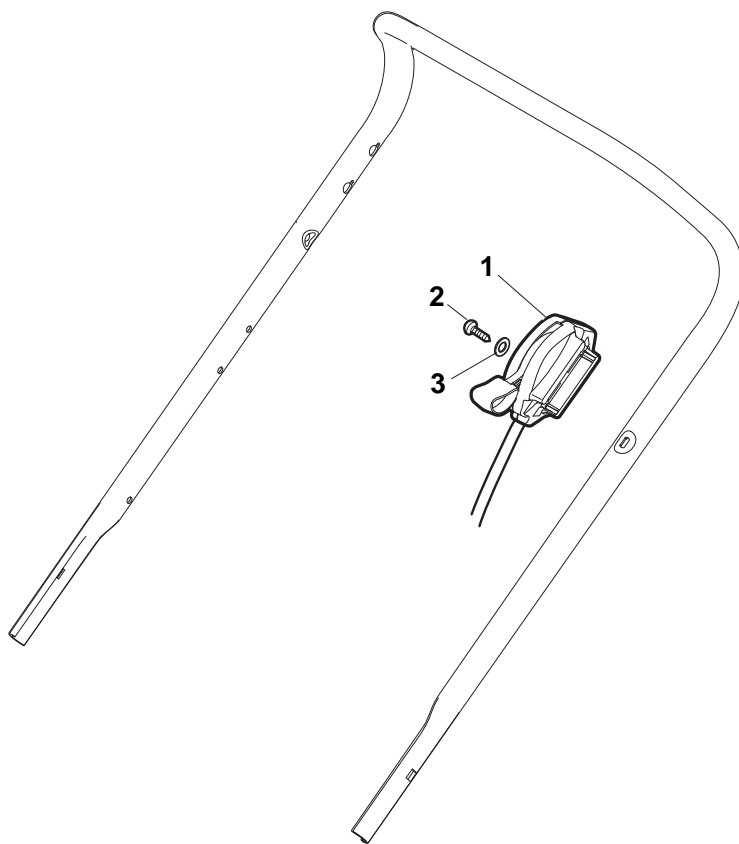

POSITION	PART No.	Q.Ty	DESCRIPTION	NOTES
1	322108295/0	1	Stone-Guard	
2	322600195/0	1	Ejection Guard	
3	112727803/0	2	Screw	
4	322806639/0	1	Fulcrum Pin	
5	112154510/0	2	Nut	
6	118203853/0	2	Protection	
7	122450456/0	1	Spring	
8	122517869/0	1	Pin	
9	112604896/0	2	Crown Fastener	

POSITION	PART No.	Q.Ty	DESCRIPTION	NOTES
1	322291150/0	1	Rubber Insert	
2	322060197/3	1	Protection, Belt	
3	112728530/0	3	Screw	
4	122140222/0	1	Deflector	

POSITION	PART No.	Q.Ty	DESCRIPTION	NOTES
1	381006719/0	1	Handle, Lower Part	
2	381005149/0	1	Bracket, R	
3	381005151/0	1	Bracket, L	
4	381003253/0	2	Handle	
5	322680016/0	4	Support	
6	122131750/0	4	Nut	
7	322399835/0	4	Knob	
10	112760605/0	2	Screw	
11	125038002/1	2	Bush	
12	112155000/0	2	Nut	
13	322192156/0	1	Fair Led	
14	381103350/0	2	Handle	

POSITION	PART No.	Q.Ty	DESCRIPTION	NOTES
1	381006838/0	1	Handle, Upper Part	
2	122430313/0	1	Guide Spring	
3	112521330/0	1	Washer	
4	112154510/0	1	Nut	
5	118390020/0	1	Fairlead	
6	181030053/0	1	Cable, Thread Engine Brake	
7	322545204/0	1	Fulcrum Pin	
8	122041966/0	1	Bush	
9	181003300/1	1	Lever, Engine Brake	
10	381030092/0	1	Cable, Rear Drive	
11	122041966/0	1	Bush	
12	181003301/0	1	Lever, Driving	
13	122291050/0	1	Handgrip Black	

POSITION	PART No.	Q.Ty	DESCRIPTION	NOTES
1	181005501/1	1	Throttle Cable	
2	112735103/0	1	Screw	
3	112523040/0	1	Washer	

POSITION	PART No.	Q.Ty	DESCRIPTION	NOTES
1	112608600/0	2	Seeger	
2	119216035/0	2	Bearing	
3	122753000/0	2	Pin	
5	181003076/1	1	Gear Box G.T. Cone Clutch	
6	122601904/0	1	Pulley	
7	112645705/0	1	Pin	
8	122033283/0	1	Adjustment Rod	
9	135063902/0	1	Belt	
11	122041957/1	1	Bush	
12	122450063/0	1	Spring	
13	322680009/0	1	Washer	
14	112154510/0	1	Nut	
15	122110230/0	1	Cap	