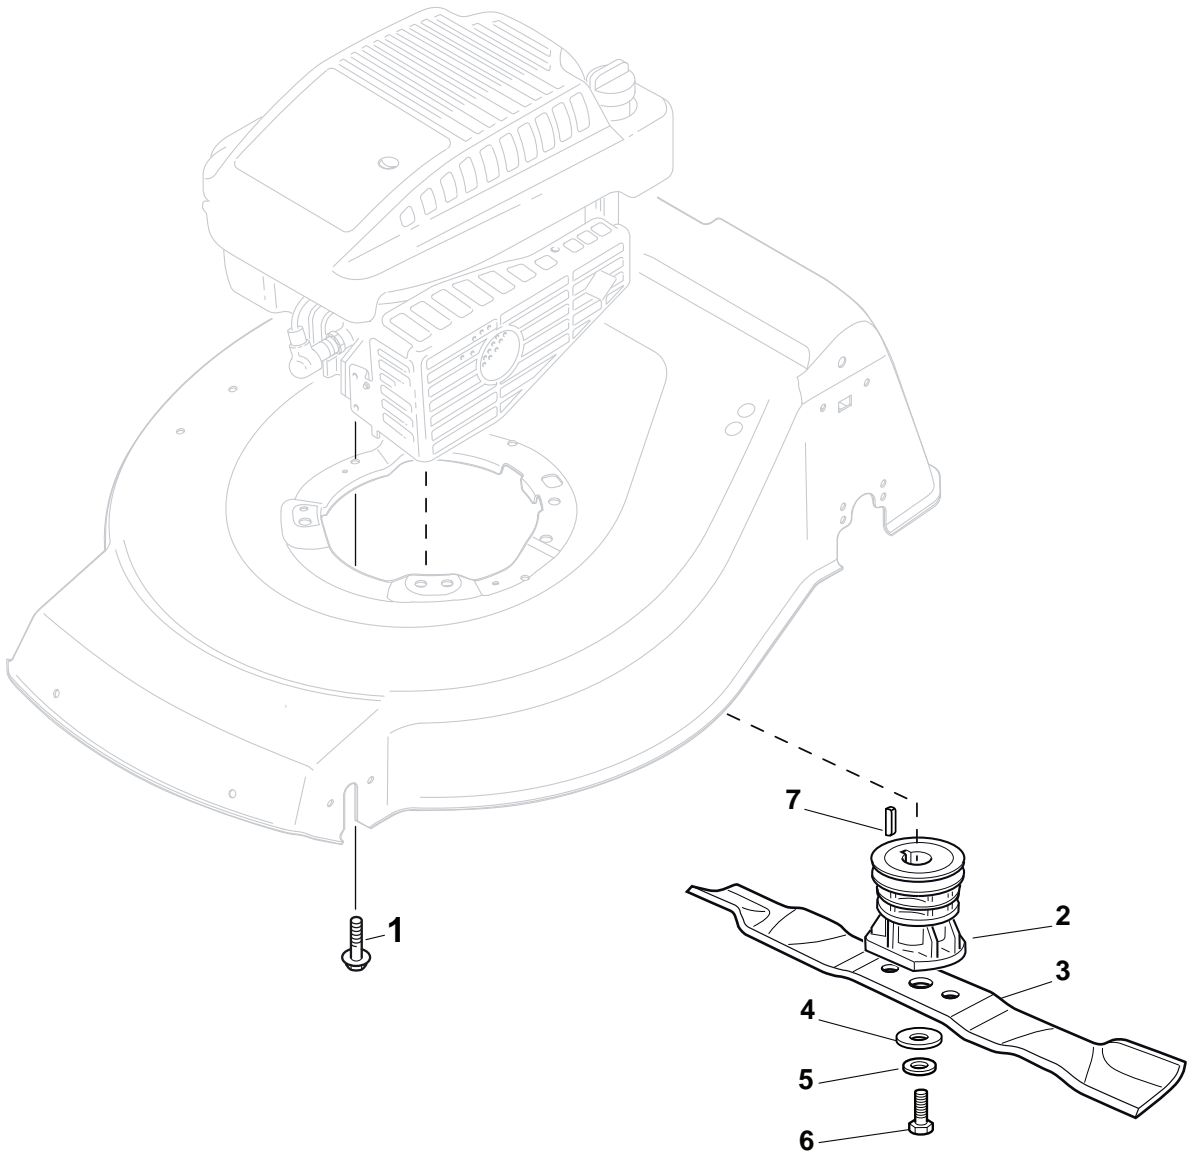

POSITION	PART No.	Q.Ty	DESCRIPTION	NOTES
1	322291150/0	1	Rubber Insert	
2	322060197/3	1	Protection, Belt	
3	112728530/0	3	Screw	
4	122140222/0	1	Deflector	

POSITION	PART No.	Q.Ty	DESCRIPTION	NOTES
1	381006719/0	1	Handle, Lower Part	
2	381005149/0	1	Bracket, R	
3	381005151/0	1	Bracket, L	
4	381003253/0	2	Handle	
5	322680016/0	4	Support	
6	122131750/0	4	Nut	
7	322399835/0	4	Knob	
10	112760605/0	2	Screw	
11	125038002/1	2	Bush	
12	112155000/0	2	Nut	
13	322192156/0	1	Fair Led	
14	381103350/0	2	Handle	

POSITION	PART No.	Q.Ty	DESCRIPTION	NOTES
1	381006838/0	1	Handle, Upper Part	
2	122430313/0	1	Guide Spring	
3	112521330/0	1	Washer	
4	112154510/0	1	Nut	
5	118390020/0	1	Fairlead	
6	181030053/0	1	Cable, Thread Engine Brake	
7	322545204/0	1	Fulcrum Pin	
8	122041966/0	1	Bush	
9	181003300/1	1	Lever, Engine Brake	
10	381030092/0	1	Cable, Rear Drive	
11	122041966/0	1	Bush	
12	181003301/0	1	Lever, Driving	
13	122291050/0	1	Handgrip Black	

POSITION	PART No.	Q.Ty	DESCRIPTION	NOTES
1	181005501/1	1	Throttle Cable	
2	112735103/0	1	Screw	
3	112523040/0	1	Washer	

POSITION	PART No.	Q.Ty	DESCRIPTION	NOTES
1	112608600/0	2	Seeger	
2	119216035/0	2	Bearing	
3	122753000/0	2	Pin	
5	181003076/1	1	Gear Box G.T. Cone Clutch	
6	122601904/0	1	Pulley	
7	112645705/0	1	Pin	
8	122033283/0	1	Adjustment Rod	
9	135063902/0	1	Belt	
11	122041957/1	1	Bush	
12	122450063/0	1	Spring	
13	322680009/0	1	Washer	
14	112154510/0	1	Nut	
15	122110230/0	1	Cap	

POSITION	PART No.	Q.Ty	DESCRIPTION	NOTES
1	119216035/0	8	Bearing	
2	381007416/2	4	Wheel Ø 200	
3	322110649/0	2	Hub Cap Yellow	
4	381007417/2	2	Wheel Ø 280	
5	322110650/0	2	Hub Cap Yellow	

POSITION	PART No.	Q.Ty	DESCRIPTION	NOTES
1	112735108/1	3	Screw	
2	122465607/3	1	Hub With Pulley, Crankshaft Ø 22.2	
3	181004381/1	1	Blade Standard	
4	122160400/0	1	Elastic Washer	
5	112523080/0	1	Washer	
6	112735698/0	1	Screw	
7	112139100/0	1	Feather, Crankshaft Ø 22.2	