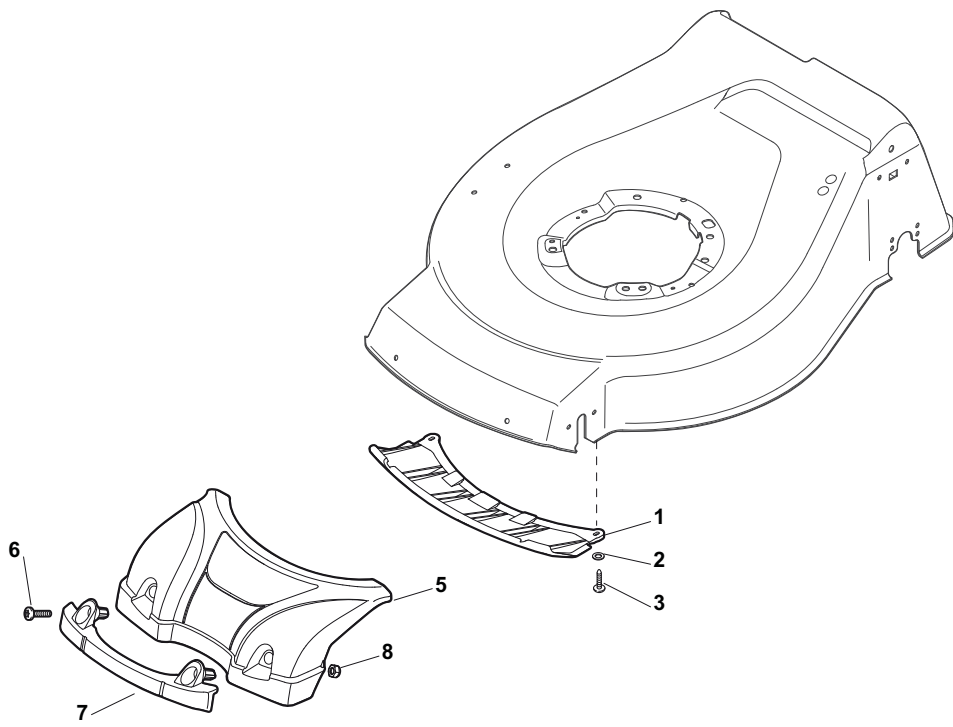

THIS INFORMATION IS NOT INTENDED FOR SALE OR RESALE, AND THIS NOTICE MUST REMAIN ON ALL COPIES.

POSITION	PART No.	Q.Ty	DESCRIPTION	NOTES
1	381004542/0	1	Deck Red	
2	122534131/0	1	Pin	
3	381003398/0	1	Lever, Height Adjustment	
4	112154510/0	1	Nut	
5	112788512/0	1	Screw	
6	322394503/0	1	Knob	
7	112521310/0	1	Washer	
8	112150000/0	1	Nut	
10	122943013/0	1	Screw	
11	381002032/0	1	Rod, Height Adjustment	
12	112436051/0	1	Plate	
13	112727803/0	3	Screw	
14	112154510/0	3	Nut	
15	112727801/0	1	Screw	
16	381002887/1	1	Axle, Front Wheels	
17	112154510/0	1	Nut	
18	112728450/0	1	Screw	
19	322034002/0	1	Washing Connection	
21	322600145/0	2	Protection, Wheel	
24	112521350/0	4	Washer	
25	112155000/0	4	Nut	
27	322600208/0	2	Protection, Wheel	
31	381302835/1	1	Axle, Rear Wheels	
32	122450460/0	1	Spring	
33	112728697/0	4	Screw	
34	322545152/0	2	Plate	
35	112728697/0	4	Screw	
36	322785304/1	2	Support	
37	122570134/0	1	Pinion L	
38	322120115/0	2	Ring Gear	
39	112728706/0	6	Screw	
40	122570133/0	1	Pinion R	
41	122446192/0	1	Spring	

POSITION	PART No.	Q.Ty	DESCRIPTION	NOTES
1	322108295/0	1	Stone-Guard	
2	322600195/0	1	Ejection Guard	
3	112727803/0	2	Screw	
4	322806639/0	1	Fulcrum Pin	
5	112154510/0	2	Nut	
6	118203853/0	2	Protection	
7	122450456/0	1	Spring	
8	122517869/0	1	Pin	
9	112604896/0	2	Crown Fastener	

POSITION	PART No.	Q.Ty	DESCRIPTION	NOTES
1	381006838/0	1	Handle, Upper Part	
2	122430313/0	1	Guide Spring	
3	112521330/0	1	Washer	
4	112154510/0	1	Nut	
5	118390020/0	1	Fairlead	
6	181030053/0	1	Cable, Thread Engine Brake	
7	322545204/0	1	Fulcrum Pin	
8	122041966/0	1	Bush	
9	181003300/1	1	Lever, Engine Brake	
10	381030092/0	1	Cable, Rear Drive	
11	122041966/0	1	Bush	
12	181003301/0	1	Lever, Driving	
13	122291050/0	1	Handgrip Black	