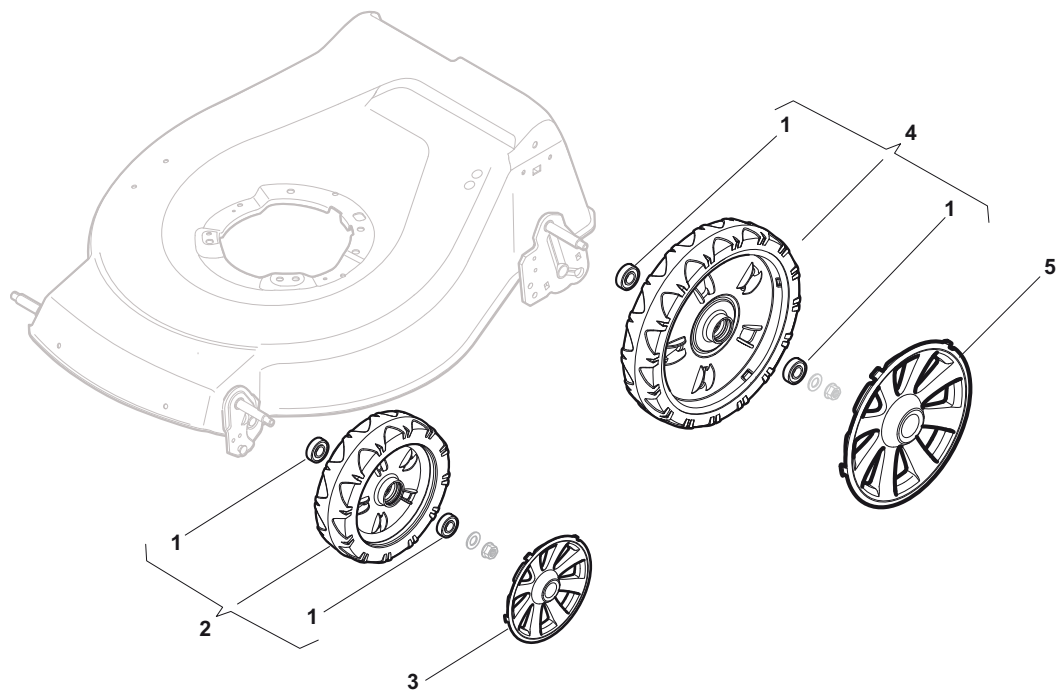

POSITION	PART No.	Q.Ty	DESCRIPTION	NOTES
1	322291150/0	1	Rubber Insert	
2	322060197/3	1	Protection, Belt	
3	112728530/0	3	Screw	
4	122140222/0	1	Deflector	

POSITION	PART No.	Q.Ty	DESCRIPTION	NOTES
1	381006719/0	1	Handle, Lower Part	
2	381005149/0	1	Bracket, R	
3	381005151/0	1	Bracket, L	
4	381003253/0	2	Handle	
5	322680016/0	4	Support	
6	122131750/0	4	Nut	
7	322399835/0	4	Knob	
10	112760605/0	2	Screw	
11	125038002/1	2	Bush	
12	112155000/0	2	Nut	
13	322192156/0	1	Fair Led	
14	381103350/0	2	Handle	

POSITION	PART No.	Q.Ty	DESCRIPTION	NOTES
1	381006838/0	1	Handle, Upper Part	
2	122430313/0	1	Guide Spring	
3	112521330/0	1	Washer	
4	112154510/0	1	Nut	
5	118390020/0	1	Fairlead	
6	181030053/0	1	Cable, Thread Engine Brake	
7	322545204/0	1	Fulcrum Pin	
8	122041966/0	1	Bush	
9	181003300/1	1	Lever, Engine Brake	
10	381030092/0	1	Cable, Rear Drive	
11	122041966/0	1	Bush	
12	181003301/0	1	Lever, Driving	
13	122291050/0	1	Handgrip Black	

POSITION	PART No.	Q.Ty	DESCRIPTION	NOTES
1	181005501/1	1	Throttle Cable	
2	112735103/0	1	Screw	
3	112523040/0	1	Washer	

POSITION	PART No.	Q.Ty	DESCRIPTION	NOTES
1	112608600/0	2	Seeger	
2	119216035/0	2	Bearing	
3	122753000/0	2	Pin	
5	181003076/1	1	Gear Box G.T. Cone Clutch	
6	122601904/0	1	Pulley	
7	112645705/0	1	Pin	
8	122033283/0	1	Adjustment Rod	
9	135063902/0	1	Belt	
11	122041957/1	1	Bush	
12	122450063/0	1	Spring	
13	322680009/0	1	Washer	
14	112154510/0	1	Nut	
15	122110230/0	1	Cap	

POSITION	PART No.	Q.Ty	DESCRIPTION	NOTES
1	119216035/0	8	Bearing	
2	381007416/2	4	Wheel Ø 200	
3	322110649/0	2	Hub Cap Yellow	
4	381007417/2	2	Wheel Ø 280	
5	322110650/0	2	Hub Cap Yellow	

POSITION	PART No.	Q.Ty	DESCRIPTION	NOTES
1	112735108/1	3	Screw	
2	122465607/3	1	Hub With Pulley, Crankshaft Ø 22.2	
3	181004381/1	1	Blade Standard	
4	122160400/0	1	Elastic Washer	
5	112523080/0	1	Washer	
6	112735698/0	1	Screw	
7	112139100/0	1	Feather, Crankshaft Ø 22.2	