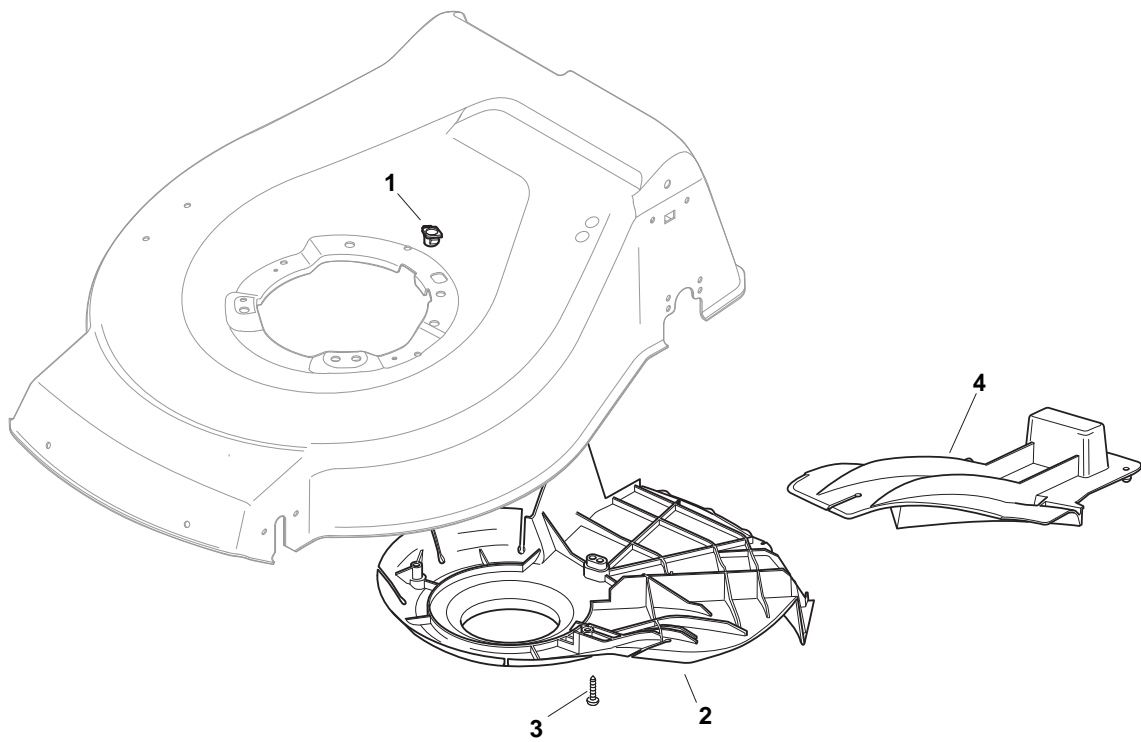

POSITION	PART No.	Q.Ty	DESCRIPTION	NOTES
1	322291150/0	1	Rubber Insert	
2	322060197/3	1	Protection, Belt	
3	112728530/0	3	Screw	
4	122140222/0	1	Deflector