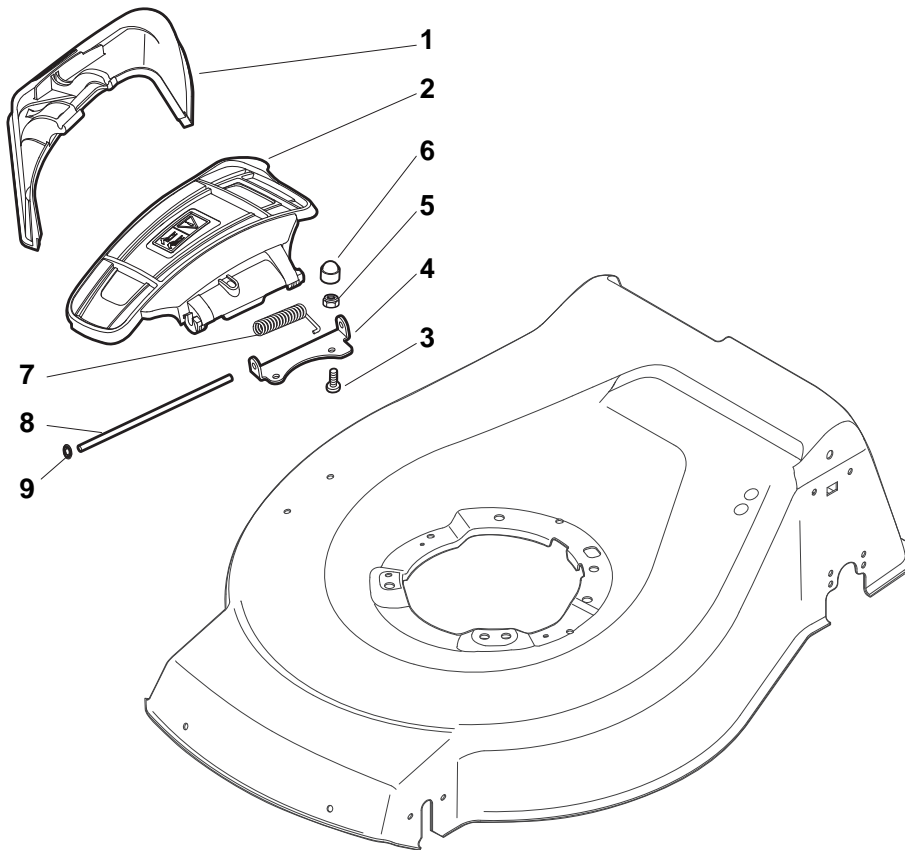

## COMBI 53 SQ

- Use GLOBAL GARDEN PRODUCT Genuine Spare Parts specified in the parts list for repair and/or replacement.
- The contents described in the parts list may change due to improvement.
- The drawings of the spare parts are only indicative and might not represent the part in question exactly.
- The indications "right" - "left" - "front" - "rear" refer to the position of the operator when using the machine.
- When placing orders of parts for repair and/or replacement, make sure that the illustrated parts list is the one applying to the machine's year of manufacture, as shown on the identification plate attached to the machine.

THIS INFORMATION IS NOT INTENDED FOR SALE OR RESALE, AND THIS NOTICE MUST REMAIN ON ALL COPIES.

POSITION	PART No.	Q.Ty	DESCRIPTION	NOTES
1	381004542/0	1	Deck Red	
2	122534131/0	1	Pin	
3	381003398/0	1	Lever, Height Adjustment	
4	112154510/0	1	Nut	
5	112788512/0	1	Screw	
6	322394503/0	1	Knob	
7	112521310/0	1	Washer	
8	112150000/0	1	Nut	
10	122943013/0	1	Screw	
11	381002032/0	1	Rod, Height Adjustment	
12	112436051/0	1	Plate	
13	112727803/0	3	Screw	
14	112154510/0	3	Nut	
15	112727801/0	1	Screw	
16	381002887/1	1	Axle, Front Wheels	
17	112154510/0	1	Nut	
18	112728450/0	1	Screw	
19	322034002/0	1	Washing Connection	
21	322600145/0	2	Protection, Wheel	
24	112521350/0	4	Washer	
25	112155000/0	4	Nut	
27	322600208/0	2	Protection, Wheel	
31	381302835/1	1	Axle, Rear Wheels	
32	122450460/0	1	Spring	
33	112728697/0	4	Screw	
34	322545152/0	2	Plate	
35	112728697/0	4	Screw	
36	322785304/1	2	Support	
37	122570134/0	1	Pinion L	
38	322120115/0	2	Ring Gear	
39	112728706/0	6	Screw	
40	122570133/0	1	Pinion R	
41	122446192/0	1	Spring	

POSITION	PART No.	Q.Ty	DESCRIPTION	NOTES
1	322108295/0	1	Stone-Guard	
2	322600195/0	1	Ejection Guard	
3	112727803/0	2	Screw	
4	322806639/0	1	Fulcrum Pin	
5	112154510/0	2	Nut	
6	118203853/0	2	Protection	
7	122450456/0	1	Spring	
8	122517869/0	1	Pin	
9	112604896/0	2	Crown Fastener	