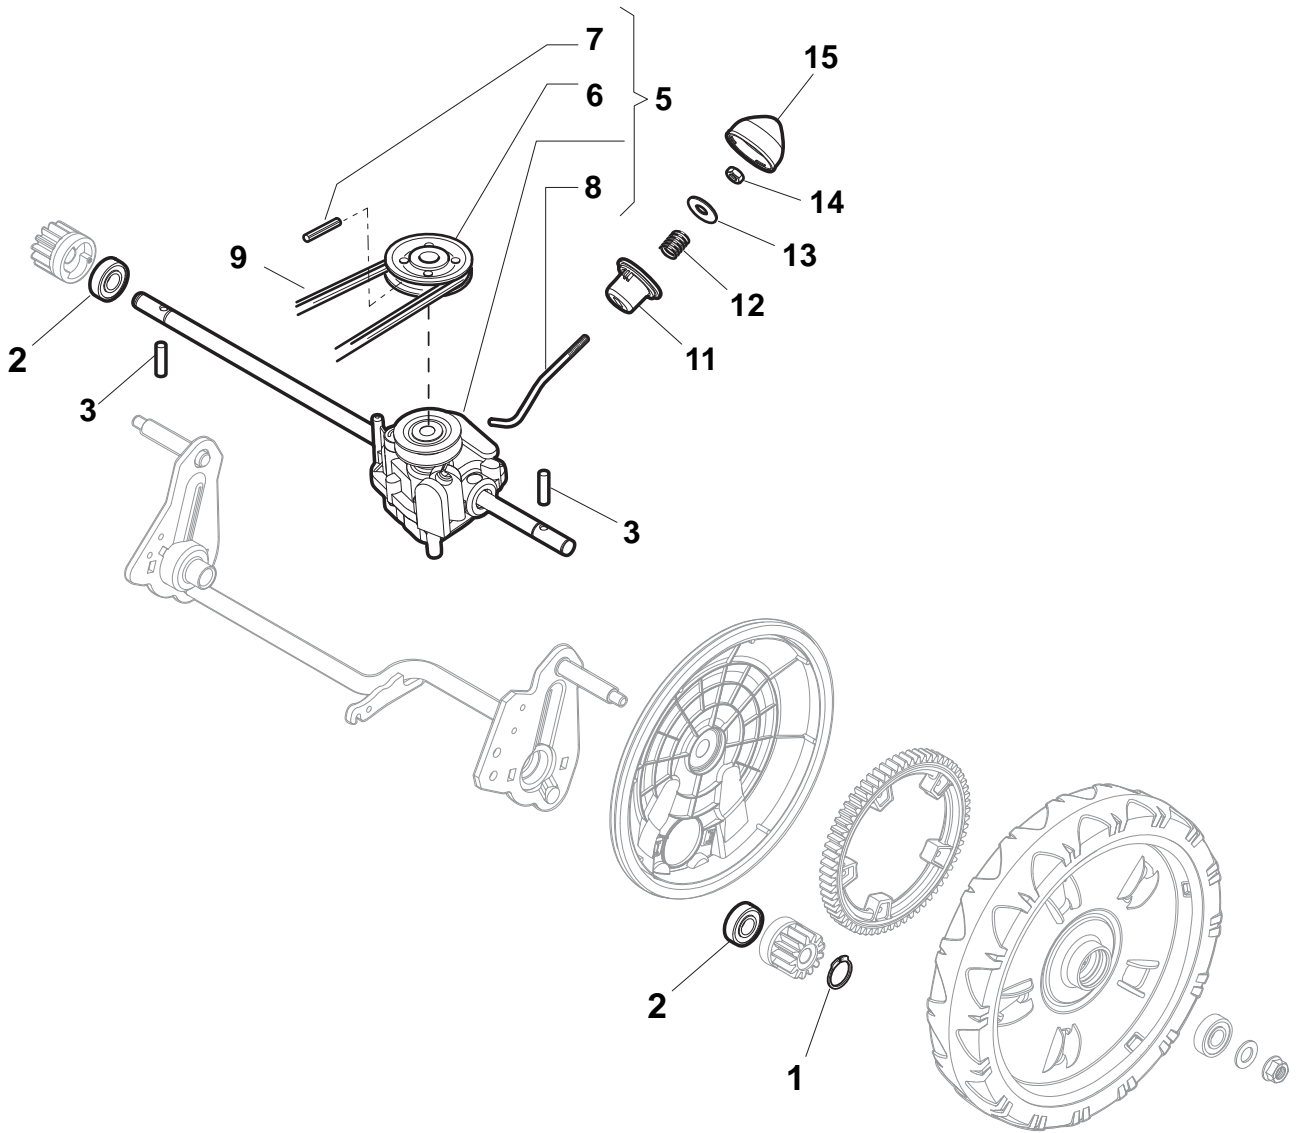

POSITION	PART No.	Q.Ty	DESCRIPTION	NOTES
1	322291150/0	1	Rubber Insert	
2	322060197/3	1	Protection, Belt	
3	112728530/0	3	Screw	
4	122140222/0	1	Deflector	

POSITION	PART No.	Q.Ty	DESCRIPTION	NOTES
1	381006719/0	1	Handle, Lower Part	
2	381005149/0	1	Bracket, R	
3	381005151/0	1	Bracket, L	
4	381003253/0	2	Handle	
5	322680016/0	4	Support	
6	122131750/0	4	Nut	
7	322399835/0	4	Knob	
10	112760605/0	2	Screw	
11	125038002/1	2	Bush	
12	112155000/0	2	Nut	
13	322192156/0	1	Fair Led	
14	381103350/0	2	Handle	

POSITION	PART No.	Q.Ty	DESCRIPTION	NOTES
1	381006838/0	1	Handle, Upper Part	
2	122430313/0	1	Guide Spring	
3	112521330/0	1	Washer	
4	112154510/0	1	Nut	
5	118390020/0	1	Fairlead	
6	181030053/0	1	Cable, Thread Engine Brake	
7	322545204/0	1	Fulcrum Pin	
8	122041966/0	1	Bush	
9	181003300/1	1	Lever, Engine Brake	
10	381030092/0	1	Cable, Rear Drive	
11	122041966/0	1	Bush	
12	181003301/0	1	Lever, Driving	
13	122291050/0	1	Handgrip Black	

POSITION	PART No.	Q.Ty	DESCRIPTION	NOTES
1	181005501/1	1	Throttle Cable	
2	112735103/0	1	Screw	
3	112523040/0	1	Washer	

POSITION	PART No.	Q.Ty	DESCRIPTION	NOTES
1	112608600/0	2	Seeger	
2	119216035/0	2	Bearing	
3	122753000/0	2	Pin	
5	181003076/1	1	Gear Box G.T. Cone Clutch	
6	122601904/0	1	Pulley	
7	112645705/0	1	Pin	
8	122033283/0	1	Adjustment Rod	
9	135063902/0	1	Belt	
11	122041957/1	1	Bush	
12	122450063/0	1	Spring	
13	322680009/0	1	Washer	
14	112154510/0	1	Nut	
15	122110230/0	1	Cap	

POSITION	PART No.	Q.Ty	DESCRIPTION	NOTES
1	119216035/0	8	Bearing	
2	381007416/2	4	Wheel Ø 200	
3	322110649/0	2	Hub Cap Yellow	
4	381007417/2	2	Wheel Ø 280	
5	322110650/0	2	Hub Cap Yellow	

POSITION	PART No.	Q.Ty	DESCRIPTION	NOTES
1	112735108/1	3	Screw	
2	122465607/3	1	Hub With Pulley, Crankshaft Ø 22.2	
3	181004381/1	1	Blade Standard	
4	122160400/0	1	Elastic Washer	
5	112523080/0	1	Washer	
6	112735698/0	1	Screw	
7	112139100/0	1	Feather, Crankshaft Ø 22.2	