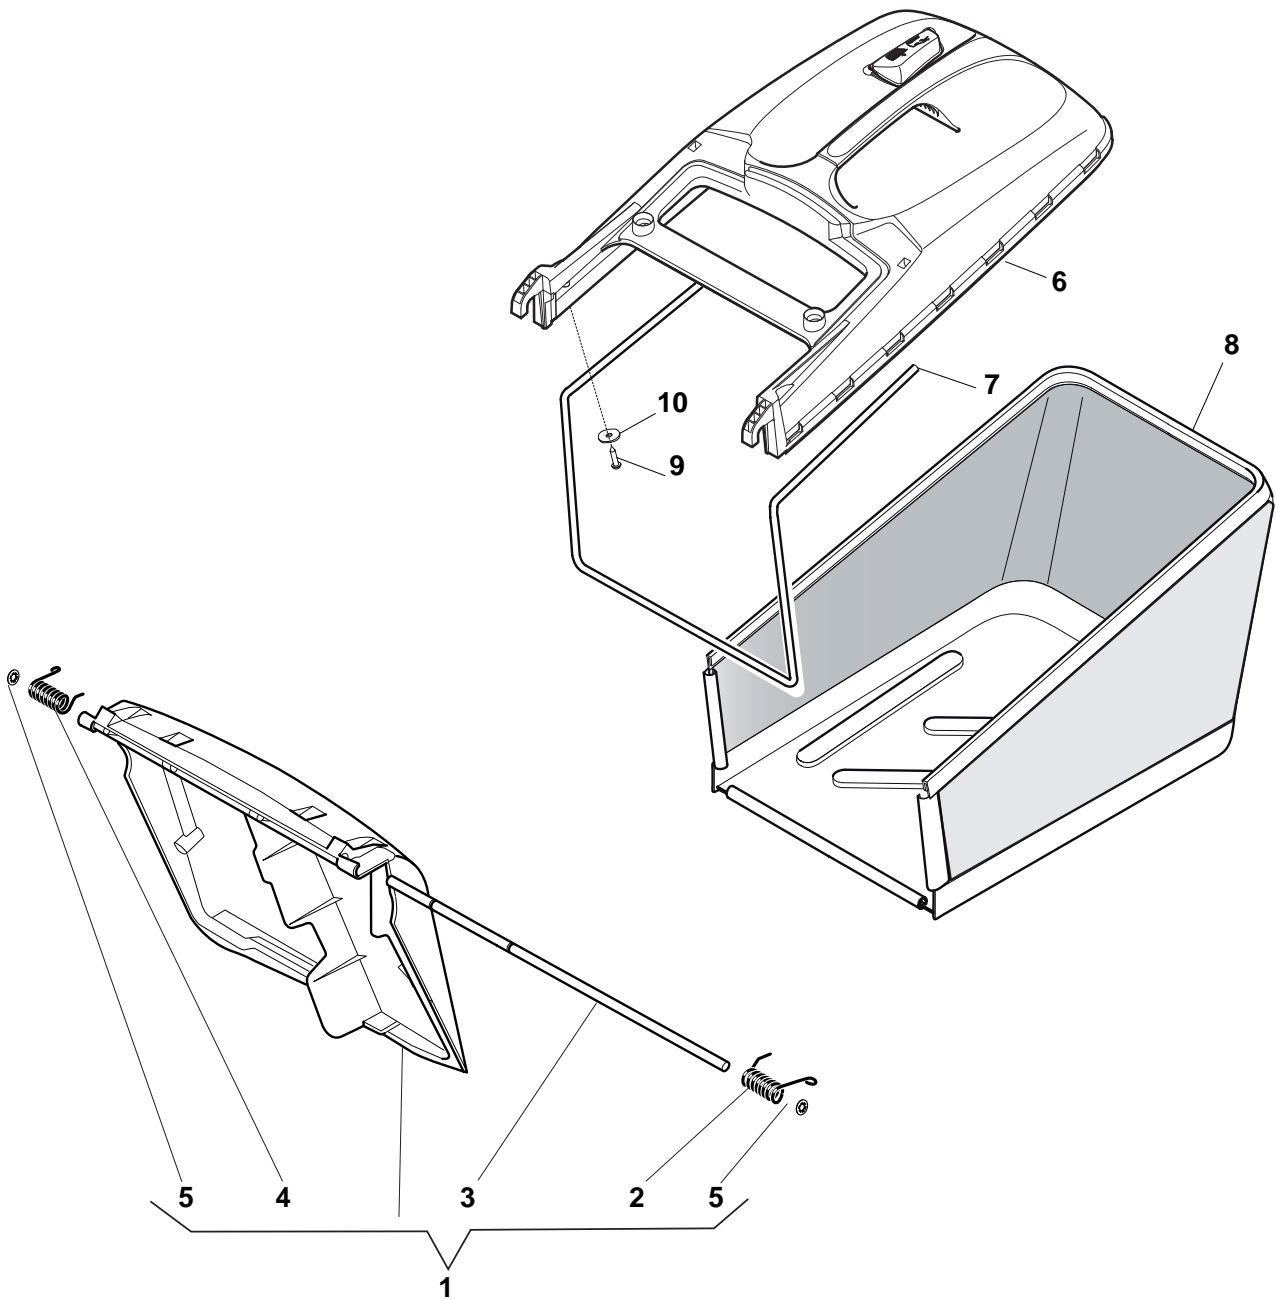

POSITION	PART No.	Q.Ty	DESCRIPTION	NOTES
1	381006838/0	1	Handle, Upper Part	
2	122430313/0	1	Guide Spring	
3	112521330/0	1	Washer	
4	112154510/0	1	Nut	
5	118390020/0	1	Fairlead	
6	181030053/0	1	Cable, Thread Engine Brake	
7	322545204/0	1	Fulcrum Pin	
8	122041966/0	1	Bush	
9	181003300/1	1	Lever, Engine Brake	
10	381030092/0	1	Cable, Rear Drive	
11	122041966/0	1	Bush	
12	181003301/0	1	Lever, Driving	
13	122291050/0	1	Handgrip Black	

POSITION	PART No.	Q.Ty	DESCRIPTION	NOTES
1	181005501/1	1	Throttle Cable	
2	112735103/0	1	Screw	
3	112523040/0	1	Washer	

POSITION	PART No.	Q.Ty	DESCRIPTION	NOTES
1	112608600/0	2	Seeger	
2	119216035/0	2	Bearing	
3	122753000/0	2	Pin	
5	181003076/1	1	Gear Box G.T. Cone Clutch	
6	122601904/0	1	Pulley	
7	112645705/0	1	Pin	
8	122033283/0	1	Adjustment Rod	
9	135063902/0	1	Belt	
11	122041957/1	1	Bush	
12	122450063/0	1	Spring	
13	322680009/0	1	Washer	
14	112154510/0	1	Nut	
15	122110230/0	1	Cap	

POSITION	PART No.	Q.Ty	DESCRIPTION	NOTES
1	119216035/0	8	Bearing	
2	381007416/2	4	Wheel Ø 200	
3	322110649/0	2	Hub Cap Yellow	
4	381007417/2	2	Wheel Ø 280	
5	322110650/0	2	Hub Cap Yellow	

POSITION	PART No.	Q.Ty	DESCRIPTION	NOTES
1	112735108/1	3	Screw	
2	122465607/3	1	Hub With Pulley, Crankshaft Ø 22.2	
3	181004381/1	1	Blade Standard	
4	122160400/0	1	Elastic Washer	
5	112523080/0	1	Washer	
6	112735698/0	1	Screw	
7	112139100/0	1	Feather, Crankshaft Ø 22.2	