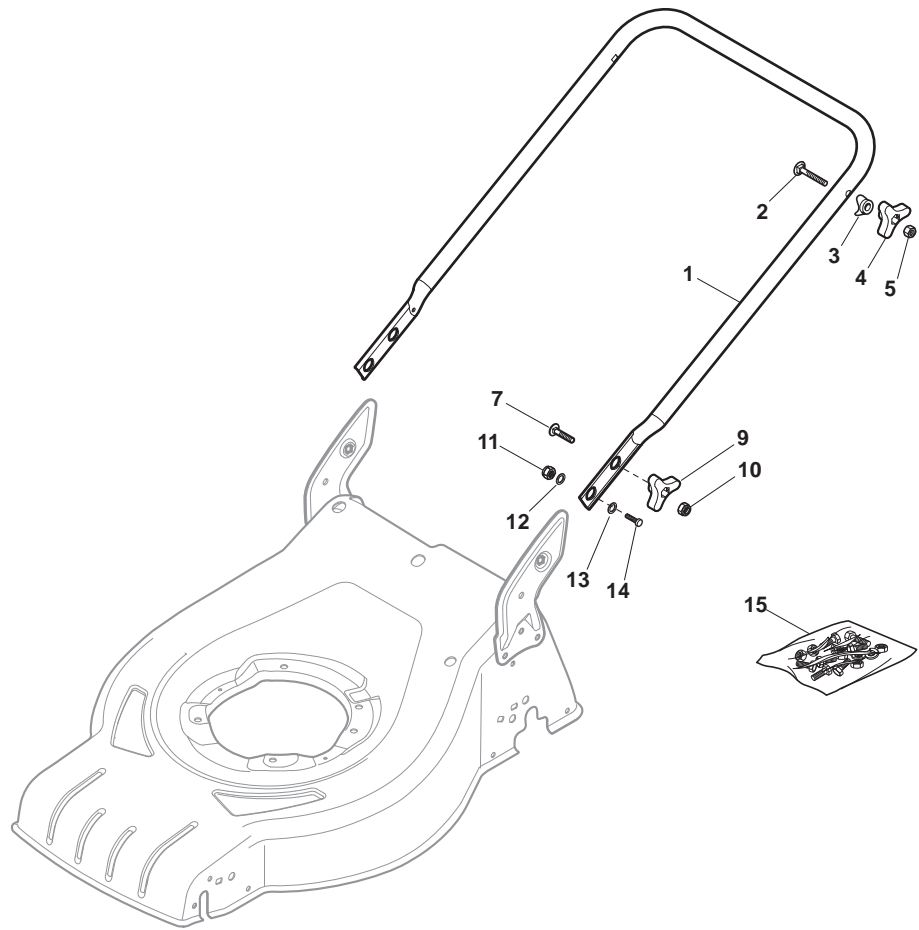

THIS INFORMATION IS NOT INTENDED FOR SALE OR RESALE, AND THIS NOTICE MUST REMAIN ON ALL COPIES.

POSITION	PART No.	Q.Ty	DESCRIPTION	NOTES
1	381004550/0	1	Deck Black	
2	322108308/0	1	Front Conveyor Assy	
3	112728699/0	6	Screw	
4	322108302/0	1	Rear Conveyor Assy	
5	112728699/0	6	Screw	
6	322545213/0	2	Plate	
7	381005167/0	1	Bracket, L	
8	112727801/0	6	Screw	
9	381005165/0	1	Bracket, R	
10	322060250/0	1	Protection, Belt	
11	322140244/0	1	Deflector	
12	112728530/0	2	Screw	

POSITION	PART No.	Q.Ty	DESCRIPTION	NOTES
1	381302853/0	1	Axle, Front Wheels	
2	322545142/0	2	Plate	
3	112728698/0	4	Screw	
4	112521350/0	2	Washer	
5	112155000/0	2	Nut	
6	112436051/0	2	Plate	
7	322869679/0	1	Rod, Height Adjustment	
8	122519823/0	2	Pin	
9	122446193/0	1	Spring	
11	112728698/0	4	Screw	
12	322545152/0	2	Plate	
13	381302849/0	1	Axle, Rear Wheels	
14	122534131/0	1	Pin	
15	381003357/0	1	Lever, Height Adjustment	
16	122446192/0	1	Spring	
17	112154510/0	1	Nut	
18	322600240/0	2	Protection, Wheel	
21	112521350/0	2	Washer	
22	112155000/0	2	Nut	

POSITION	PART No.	Q.Ty	DESCRIPTION	NOTES
1	381006785/0	1	Handle, Lower Part	
2	112819110/0	2	Screw	
3	122671651/0	2	Washer	
4	122399900/0	2	Knob, Black	
5	112293200/0	2	Nut	
7	112818900/0	2	Screw	
9	122399900/0	2	Knob, Black	
10	112293200/0	2	Nut	
11	112155000/0	2	Nut	
12	112521350/0	2	Washer	
13	112369500/0	2	Elastic Washer	
14	112760605/0	2	Screw	
15	381008691/0	1	Screws Outfit, Black	

POSITION	PART No.	Q.Ty	DESCRIPTION	NOTES
1	381006739/1	1	Handle, Upper Part	
1	381006745/1	1	Handle, Upper Part with sponge handgrip	
2	122430313/0	1	Guide Spring	
3	112521330/0	1	Washer	
4	112154510/0	1	Nut	
5	118390020/0	1	Fairlead	
6	181003363/1	1	Lever, Engine Brake Black	
7	181030087/0	1	Cable, Thread Engine Brake	
8	112727788/0	1	Screw	
9	112154510/0	1	Nut	
10	181003364/0	1	Lever, Driving Black	
11	381030051/0	1	Cable, Rear Drive	
12	181005512/0	1	Throttle Cable	