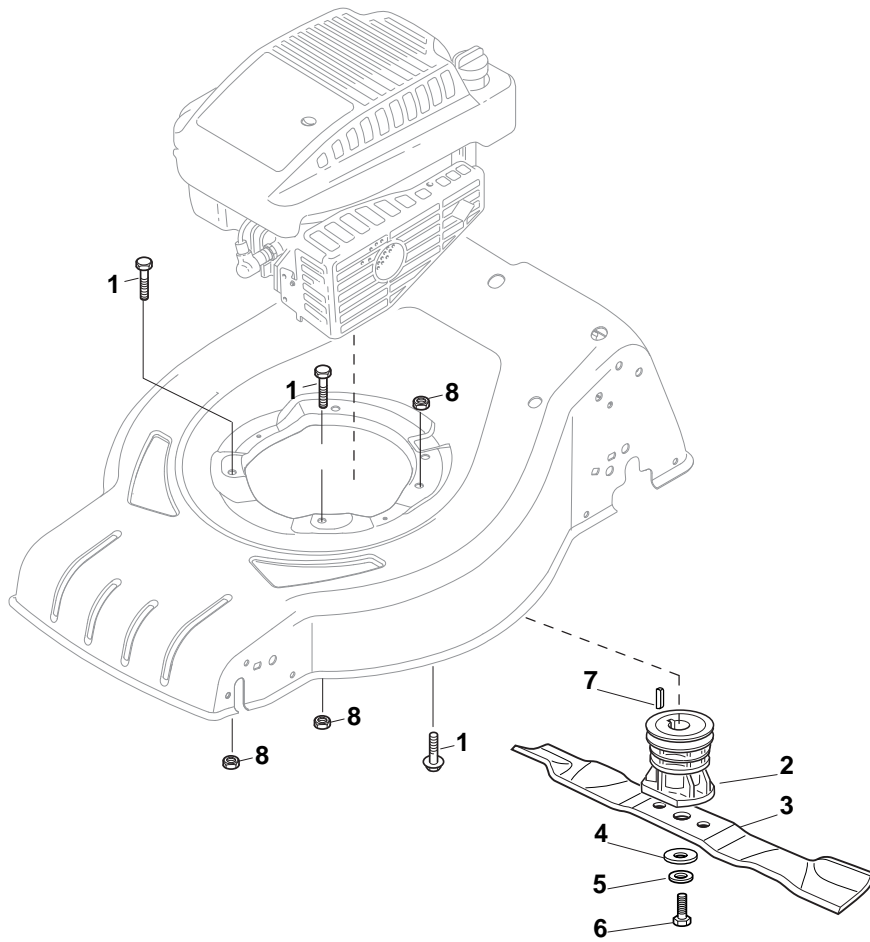

POSITION	PART No.	Q.Ty	DESCRIPTION	NOTES
1	112691115/0	3	Screw	
2	122465607/3	1	Hub With Pulley, Crankshaft Ø 22.2	
3	181004459/0	1	Blade	
4	122160400/0	1	Elastic Washer	
5	112523080/0	1	Washer	
6	112735698/0	1	Screw	
7	112139100/0	1	Feather, Crankshaft Ø 22.2	
8	112154210/0	3	Screw