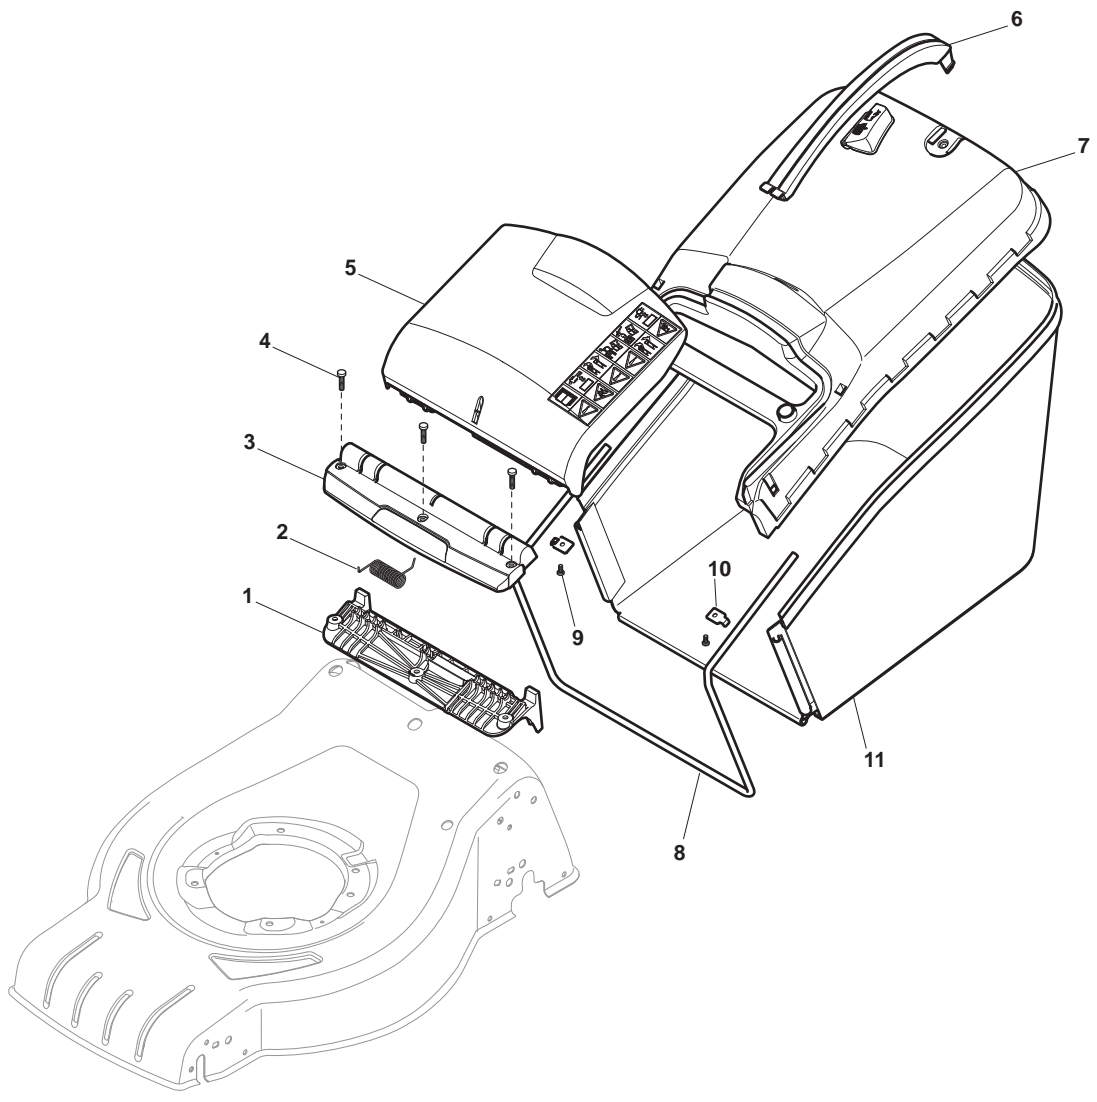

POSITION	PART No.	Q.Ty	DESCRIPTION	NOTES
1	322785331/0	1	Support	
2	122450464/0	1	Spring	
3	322109556/0	1	Cover, Yellow	
4	112728699/0	3	Screw	
5	322600214/1	1	Stone-Guard Yellow	
6	322393646/0	1	Handle, Yellow	
7	381486016/OA	1	Grass-Box, Upper Part Yellow	
8	122608561/0	1	Stiffening Lower	
9	112728692/0	2	Screw	
10	322545159/0	2	Plate	
11	181002318/0	1	Box, Fabric