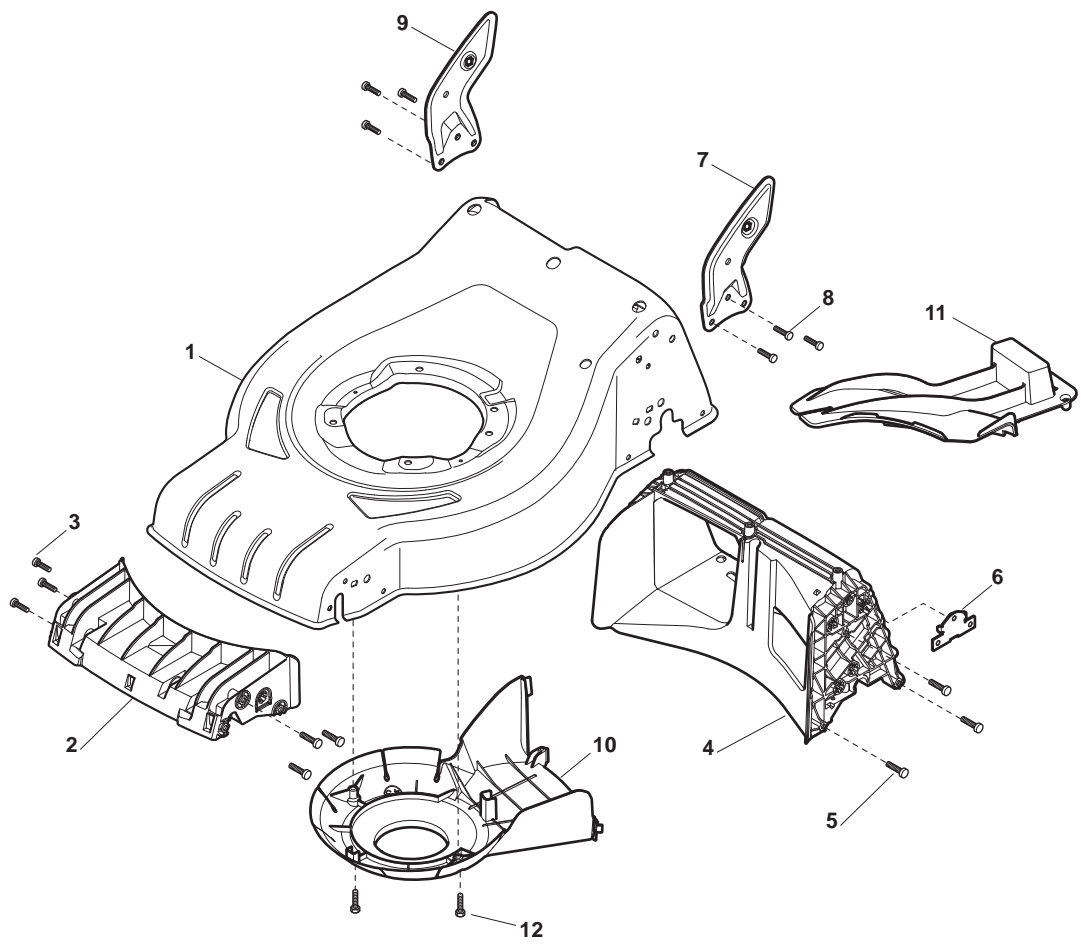

POSITION	PART No.	Q.Ty	DESCRIPTION	NOTES
1	381004550/0	1	Deck Black	
2	322108308/0	1	Front Conveyor Assy	
3	112728699/0	6	Screw	
4	322108302/0	1	Rear Conveyor Assy	
5	112728699/0	6	Screw	
6	322545213/0	2	Plate	
7	381005167/0	1	Bracket, L	
8	112727801/0	6	Screw	
9	381005165/0	1	Bracket, R	
10	322060250/0	1	Protection, Belt	
11	322140244/0	1	Deflector	
12	112728530/0	2	Screw