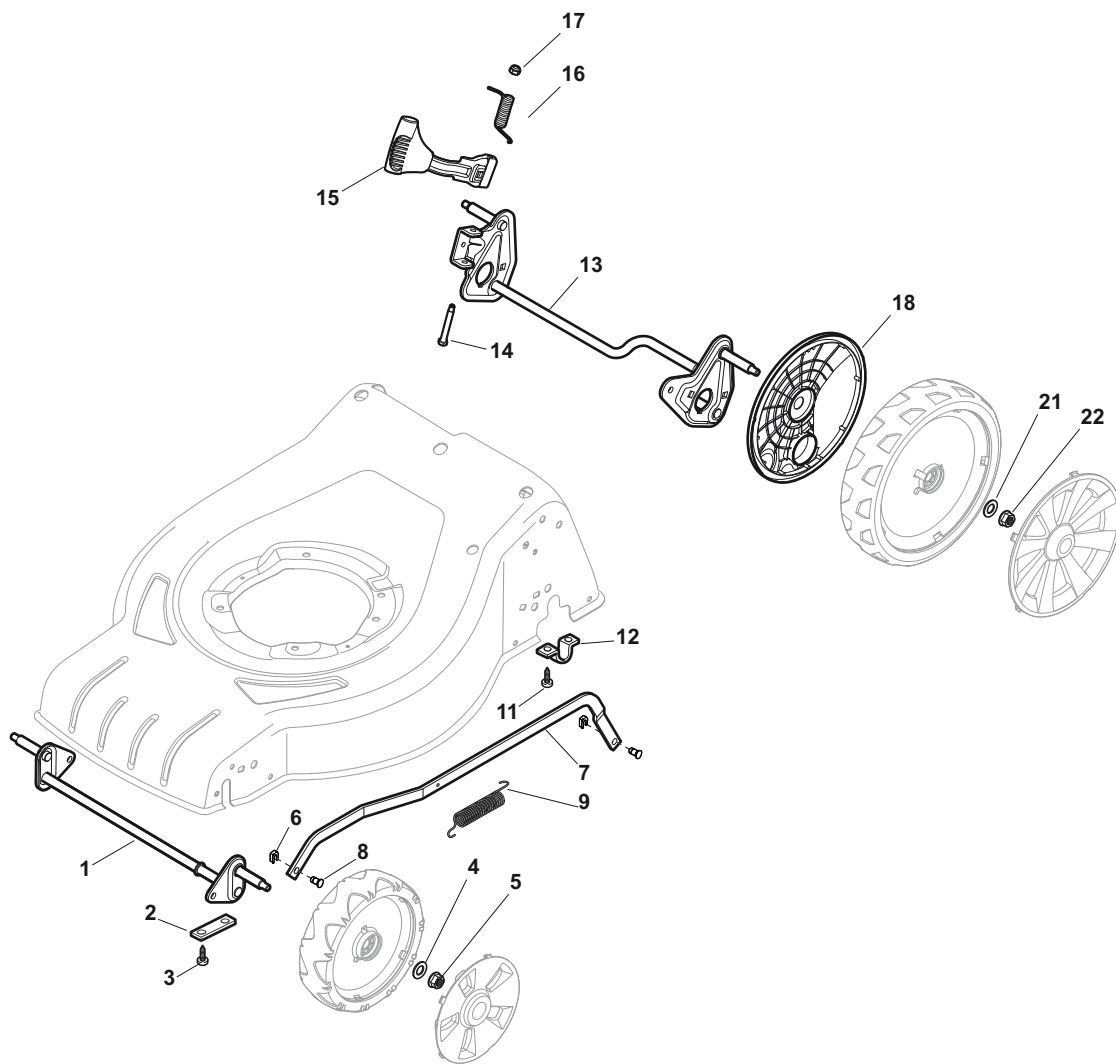

POSITION	PART No.	Q.Ty	DESCRIPTION	NOTES
1	381302853/0	1	Axle, Front Wheels	
2	322545142/0	2	Plate	
3	112728698/0	4	Screw	
4	112521350/0	2	Washer	
5	112155000/0	2	Nut	
6	112436051/0	2	Plate	
7	322869679/0	1	Rod, Height Adjustment	
8	122519823/0	2	Pin	
9	122446193/0	1	Spring	
11	112728698/0	4	Screw	
12	322545152/0	2	Plate	
13	381302849/0	1	Axle, Rear Wheels	
14	122534131/0	1	Pin	
15	381003357/0	1	Lever, Height Adjustment	
16	122446192/0	1	Spring	
17	112154510/0	1	Nut	
18	322600240/0	2	Protection, Wheel	
21	112521350/0	2	Washer	
22	112155000/0	2	Nut	

POSITION	PART No.	Q.Ty	DESCRIPTION	NOTES
1	381006739/1	1	Handle, Upper Part	
1	381006745/1	1	Handle, Upper Part with sponge handgrip	
2	122430313/0	1	Guide Spring	
3	112521330/0	1	Washer	
4	112154510/0	1	Nut	
5	118390020/0	1	Fairlead	
6	181003363/1	1	Lever, Engine Brake Black	
7	181030087/0	1	Cable, Thread Engine Brake	
8	112727788/0	1	Screw	
9	112154510/0	1	Nut	
10	181003364/0	1	Lever, Driving Black	
11	381030051/0	1	Cable, Rear Drive	
12	181005512/0	1	Throttle Cable	

POSITION	PART No.	Q.Ty	DESCRIPTION	NOTES
1	112608600/0	4	Seeger	
2	122570134/0	1	Pinion L	
3	122570133/0	1	Pinion R	
4	322042067/0	2	Bush	
5	112521371/0	2	Washer	
6	181003092/0	1	Gear Box	
7	122601904/0	1	Pulley	
8	112645705/0	1	Pin	
9	122033283/0	1	Adjustment Rod	
10	135064196/0	1	Belt	
11	122041957/1	1	Bush	
12	122450063/0	1	Spring	
13	322680009/0	1	Washer	
14	112154510/0	1	Nut	
15	122110230/0	1	Cap	
16	122753000/0	2	Pin	

POSITION	PART No.	Q.Ty	DESCRIPTION	NOTES
1	381007484/1	2	Wheel Ø 200	
2	119216035/0	4	Bearing	
3	322110649/0	2	Hub Cap Yellow	
5	381007479/1	2	Wheel Ø 280	
6	119216035/0	4	Bearing	
7	112728706/0	6	Screw	
8	322120115/0	2	Ring Gear	
9	322110650/0	2	Hub Cap Yellow	