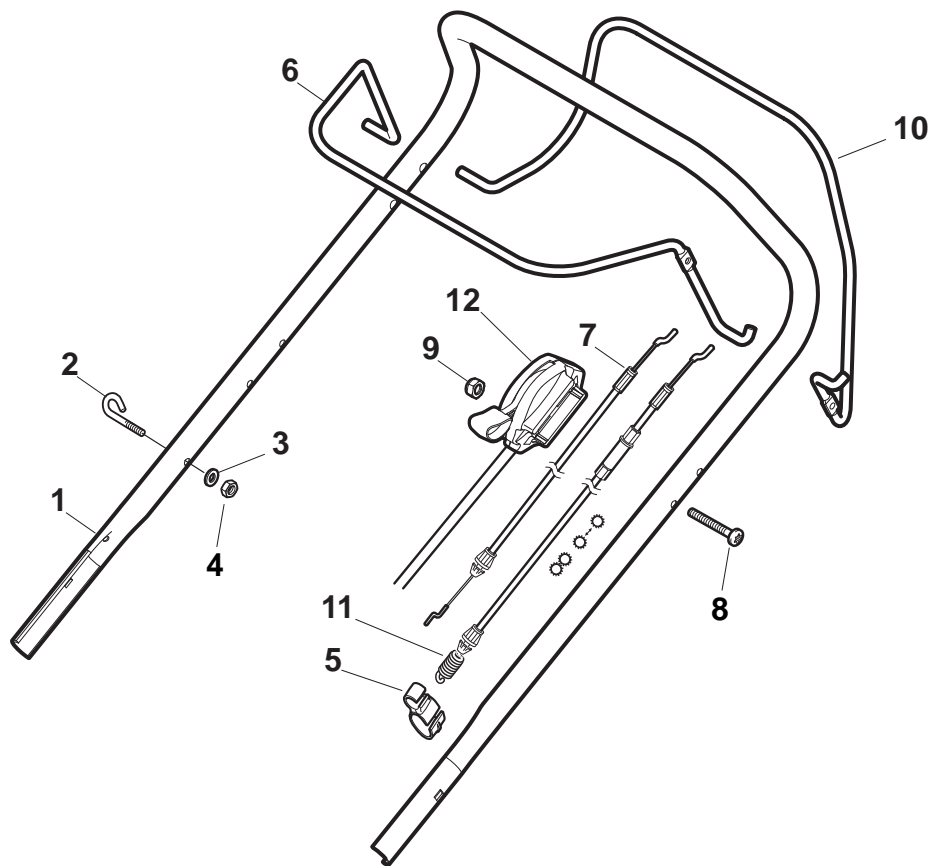

POSITION	PART No.	Q.Ty	DESCRIPTION	NOTES
1	381302853/0	1	Axle, Front Wheels	
2	322545142/0	2	Plate	
3	112728698/0	4	Screw	
4	112521350/0	2	Washer	
5	112155000/0	2	Nut	
6	112436051/0	2	Plate	
7	322869679/0	1	Rod, Height Adjustment	
8	122519823/0	2	Pin	
9	122446193/0	1	Spring	
11	112728698/0	4	Screw	
12	322545152/0	2	Plate	
13	381302849/0	1	Axle, Rear Wheels	
14	122534131/0	1	Pin	
15	381003357/0	1	Lever, Height Adjustment	
16	122446192/0	1	Spring	
17	112154510/0	1	Nut	
18	322600240/0	2	Protection, Wheel	
21	112521350/0	2	Washer	
22	112155000/0	2	Nut	

POSITION	PART No.	Q.Ty	DESCRIPTION	NOTES
1	381006785/0	1	Handle, Lower Part	
2	112819110/0	2	Screw	
3	122671651/0	2	Washer	
4	122399900/0	2	Knob, Black	
5	112293200/0	2	Nut	
7	112818900/0	2	Screw	
9	122399900/0	2	Knob, Black	
10	112293200/0	2	Nut	
11	112155000/0	2	Nut	
12	112521350/0	2	Washer	
13	112369500/0	2	Elastic Washer	
14	112760605/0	2	Screw	
15	381008691/0	1	Screws Outfit, Black	

POSITION	PART No.	Q.Ty	DESCRIPTION	NOTES
1	381006739/1	1	Handle, Upper Part	
1	381006745/1	1	Handle, Upper Part with sponge handgrip	
2	122430313/0	1	Guide Spring	
3	112521330/0	1	Washer	
4	112154510/0	1	Nut	
5	118390020/0	1	Fairlead	
6	181003363/1	1	Lever, Engine Brake Black	
7	181030087/0	1	Cable, Thread Engine Brake	
8	112727788/0	1	Screw	
9	112154510/0	1	Nut	
10	181003364/0	1	Lever, Driving Black	
11	381030051/0	1	Cable, Rear Drive	
12	181005512/0	1	Throttle Cable	

POSITION	PART No.	Q.Ty	DESCRIPTION	NOTES
1	112608600/0	4	Seeger	
2	122570134/0	1	Pinion L	
3	122570133/0	1	Pinion R	
4	322042067/0	2	Bush	
5	112521371/0	2	Washer	
6	181003092/0	1	Gear Box	
7	122601904/0	1	Pulley	
8	112645705/0	1	Pin	
9	122033283/0	1	Adjustment Rod	
10	135064196/0	1	Belt	
11	122041957/1	1	Bush	
12	122450063/0	1	Spring	
13	322680009/0	1	Washer	
14	112154510/0	1	Nut	
15	122110230/0	1	Cap	
16	122753000/0	2	Pin	