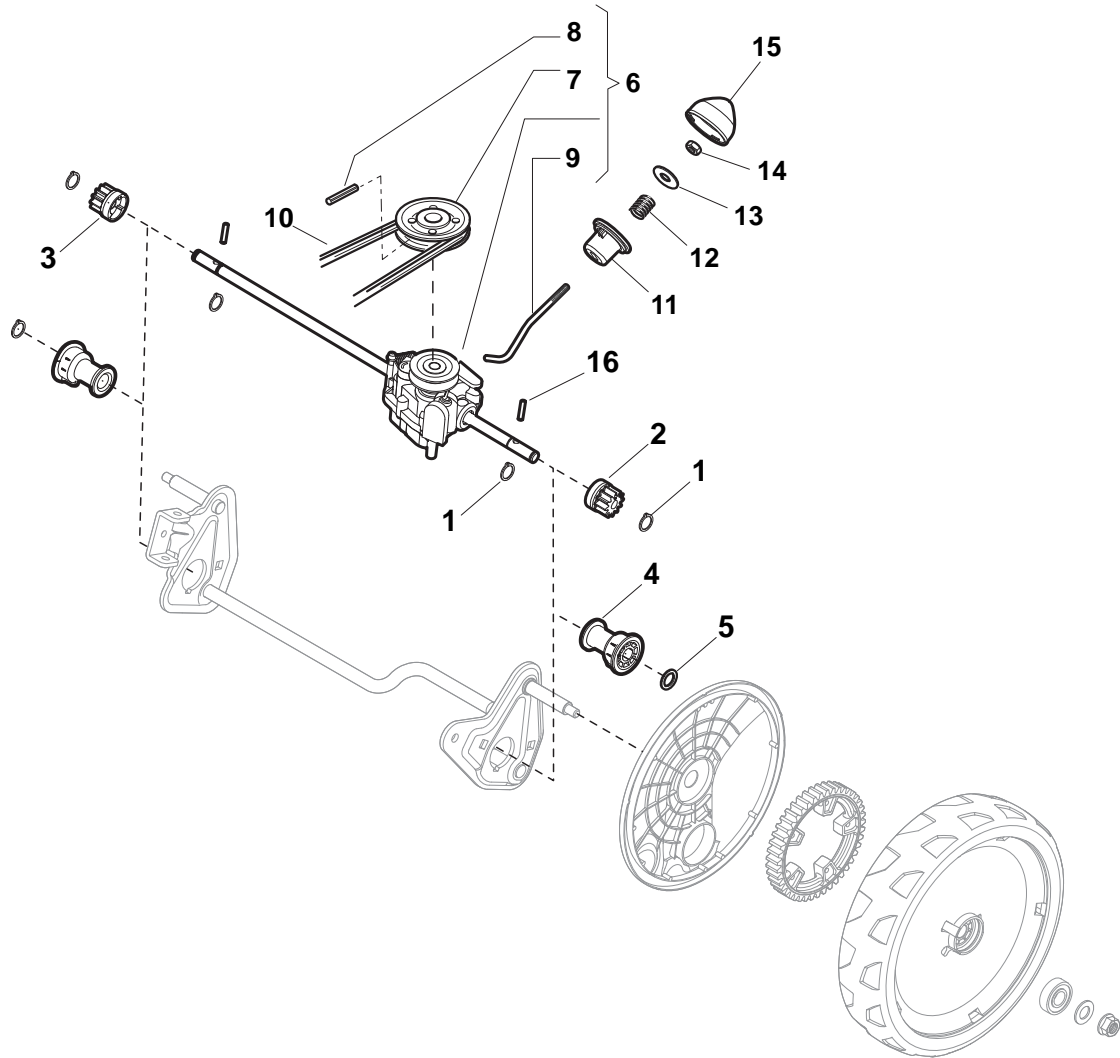

POSITION	PART No.	Q.Ty	DESCRIPTION	NOTES
1	381302853/0	1	Axle, Front Wheels	
2	322545142/0	2	Plate	
3	112728698/0	4	Screw	
4	112521350/0	2	Washer	
5	112155000/0	2	Nut	
6	112436051/0	2	Plate	
7	322869679/0	1	Rod, Height Adjustment	
8	122519823/0	2	Pin	
9	122446193/0	1	Spring	
11	112728698/0	4	Screw	
12	322545152/0	2	Plate	
13	381302849/0	1	Axle, Rear Wheels	
14	122534131/0	1	Pin	
15	381003357/0	1	Lever, Height Adjustment	
16	122446192/0	1	Spring	
17	112154510/0	1	Nut	
18	322600240/0	2	Protection, Wheel	
21	112521350/0	2	Washer	
22	112155000/0	2	Nut	

POSITION	PART No.	Q.Ty	DESCRIPTION	NOTES
1	381006785/0	1	Handle, Lower Part	
2	112819110/0	2	Screw	
3	122671651/0	2	Washer	
4	122399900/0	2	Knob, Black	
5	112293200/0	2	Nut	
7	112818900/0	2	Screw	
9	122399900/0	2	Knob, Black	
10	112293200/0	2	Nut	
11	112155000/0	2	Nut	
12	112521350/0	2	Washer	
13	112369500/0	2	Elastic Washer	
14	112760605/0	2	Screw	
15	381008691/0	1	Screws Outfit, Black	

POSITION	PART No.	Q.Ty	DESCRIPTION	NOTES
1	381006739/1	1	Handle, Upper Part	
1	381006745/1	1	Handle, Upper Part with sponge handgrip	
2	122430313/0	1	Guide Spring	
3	112521330/0	1	Washer	
4	112154510/0	1	Nut	
5	118390020/0	1	Fairlead	
6	181003363/1	1	Lever, Engine Brake Black	
7	181030087/0	1	Cable, Thread Engine Brake	
8	112727788/0	1	Screw	
9	112154510/0	1	Nut	
10	181003364/0	1	Lever, Driving Black	
11	381030051/0	1	Cable, Rear Drive	
12	181005512/0	1	Throttle Cable	

POSITION	PART No.	Q.Ty	DESCRIPTION	NOTES
1	381007484/1	2	Wheel Ø 200	
2	119216035/0	4	Bearing	
3	322110649/0	2	Hub Cap Yellow	
5	381007479/1	2	Wheel Ø 280	
6	119216035/0	4	Bearing	
7	112728706/0	6	Screw	
8	322120115/0	2	Ring Gear	
9	322110650/0	2	Hub Cap Yellow	