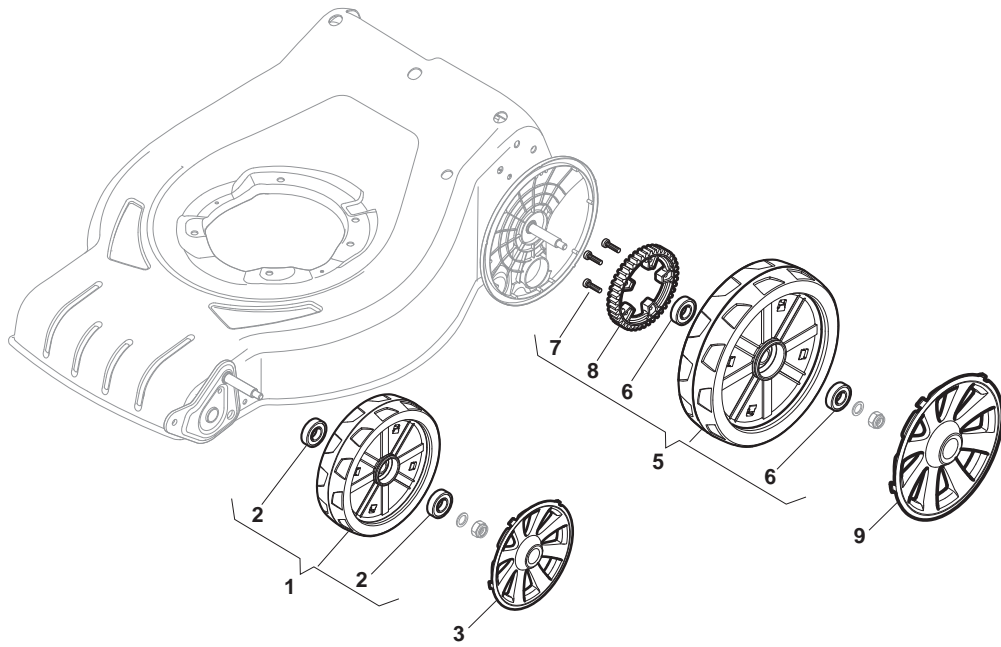

POSITION	PART No.	Q.Ty	DESCRIPTION	NOTES
1	381302853/0	1	Axle, Front Wheels	
2	322545142/0	2	Plate	
3	112728698/0	4	Screw	
4	112521350/0	2	Washer	
5	112155000/0	2	Nut	
6	112436051/0	2	Plate	
7	322869679/0	1	Rod, Height Adjustment	
8	122519823/0	2	Pin	
9	122446193/0	1	Spring	
11	112728698/0	4	Screw	
12	322545152/0	2	Plate	
13	381302849/0	1	Axle, Rear Wheels	
14	122534131/0	1	Pin	
15	381003357/0	1	Lever, Height Adjustment	
16	122446192/0	1	Spring	
17	112154510/0	1	Nut	
18	322600240/0	2	Protection, Wheel	
21	112521350/0	2	Washer	
22	112155000/0	2	Nut	

POSITION	PART No.	Q.Ty	DESCRIPTION	NOTES
1	381006785/0	1	Handle, Lower Part	
2	112819110/0	2	Screw	
3	122671651/0	2	Washer	
4	122399900/0	2	Knob, Black	
5	112293200/0	2	Nut	
7	112818900/0	2	Screw	
9	122399900/0	2	Knob, Black	
10	112293200/0	2	Nut	
11	112155000/0	2	Nut	
12	112521350/0	2	Washer	
13	112369500/0	2	Elastic Washer	
14	112760605/0	2	Screw	
15	381008691/0	1	Screws Outfit, Black	

POSITION	PART No.	Q.Ty	DESCRIPTION	NOTES
1	381006739/1	1	Handle, Upper Part	
1	381006745/1	1	Handle, Upper Part with sponge handgrip	
2	122430313/0	1	Guide Spring	
3	112521330/0	1	Washer	
4	112154510/0	1	Nut	
5	118390020/0	1	Fairlead	
6	181003363/1	1	Lever, Engine Brake Black	
7	181030087/0	1	Cable, Thread Engine Brake	
8	112727788/0	1	Screw	
9	112154510/0	1	Nut	
10	181003364/0	1	Lever, Driving Black	
11	381030051/0	1	Cable, Rear Drive	
12	181005512/0	1	Throttle Cable	

POSITION	PART No.	Q.Ty	DESCRIPTION	NOTES
1	112608600/0	4	Seeger	
2	122570134/0	1	Pinion L	
3	122570133/0	1	Pinion R	
4	322042067/0	2	Bush	
5	112521371/0	2	Washer	
6	181003092/0	1	Gear Box	
7	122601904/0	1	Pulley	
8	112645705/0	1	Pin	
9	122033283/0	1	Adjustment Rod	
10	135064196/0	1	Belt	
11	122041957/1	1	Bush	
12	122450063/0	1	Spring	
13	322680009/0	1	Washer	
14	112154510/0	1	Nut	
15	122110230/0	1	Cap	
16	122753000/0	2	Pin	