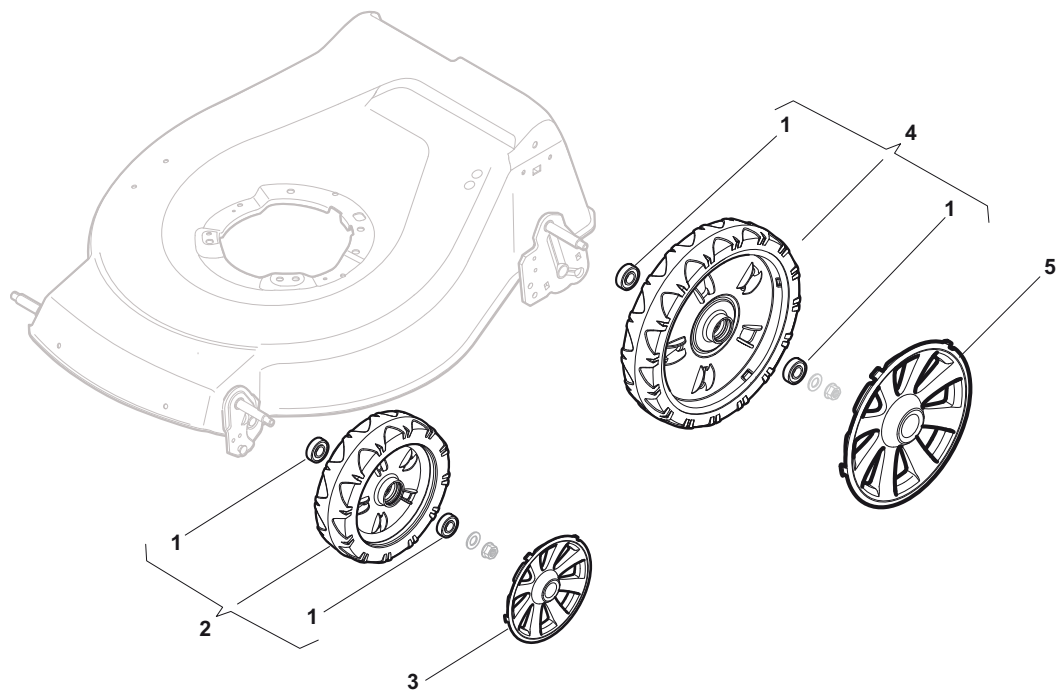

POSITION	PART No.	Q.Ty	DESCRIPTION	NOTES
1	381006719/0	1	Handle, Lower Part	
2	381005149/0	1	Bracket, R	
3	381005151/0	1	Bracket, L	
4	381003253/0	2	Handle	
5	322680016/0	4	Support	
6	122131750/0	4	Nut	
7	322399835/0	4	Knob	
10	112760605/0	2	Screw	
11	125038002/1	2	Bush	
12	112155000/0	2	Nut	
13	322192156/0	1	Fair Led	
14	381103350/0	2	Handle	

POSITION	PART No.	Q.Ty	DESCRIPTION	NOTES
1	381006838/0	1	Handle, Upper Part	
2	122430313/0	1	Guide Spring	
3	112521330/0	1	Washer	
4	112154510/0	1	Nut	
5	118390020/0	1	Fairlead	
6	181030070/0	1	Cable, Thread Engine Brake	
7	322545204/0	1	Fulcrum Pin	
8	122041966/0	1	Bush	
9	181003300/1	1	Lever, Engine Brake	
10	381030092/0	1	Cable, Rear Drive	
11	122041966/0	1	Bush	
12	181003301/0	1	Lever, Driving	
13	122291050/0	1	Handgrip Black	

POSITION	PART No.	Q.Ty	DESCRIPTION	NOTES
1	181005501/1	1	Throttle Cable	
2	112735103/0	1	Screw	
3	112523040/0	1	Washer	

POSITION	PART No.	Q.Ty	DESCRIPTION	NOTES
1	112608600/0	2	Seeger	
2	119216035/0	2	Bearing	
3	122753000/0	2	Pin	
5	181003076/1	1	Gear Box G.T. Cone Clutch	
6	122601904/0	1	Pulley	
7	112645705/0	1	Pin	
8	122033283/0	1	Adjustment Rod	
9	135063800/0	1	Belt	
11	122041957/1	1	Bush	
12	122450063/0	1	Spring	
13	322680009/0	1	Washer	
14	112154510/0	1	Nut	
15	122110230/0	1	Cap	

POSITION	PART No.	Q.Ty	DESCRIPTION	NOTES
1	119216035/0	8	Bearing	
2	381007416/2	4	Wheel Ø 200	
3	322110649/0	2	Hub Cap Yellow	
4	381007417/2	2	Wheel Ø 280	
5	322110650/0	2	Hub Cap Yellow	

POSITION	PART No.	Q.Ty	DESCRIPTION	NOTES
1	112735108/1	3	Screw	
2	122465608/2	1	Hub With Pulley, Crankshaft Ø 25	
3	181004458/0	1	Blade Standard	
4	122160400/0	1	Elastic Washer	
5	112523080/0	1	Washer	
6	112735698/0	1	Screw	
7	112139150/0	1	Feather, Crankshaft Ø 25	