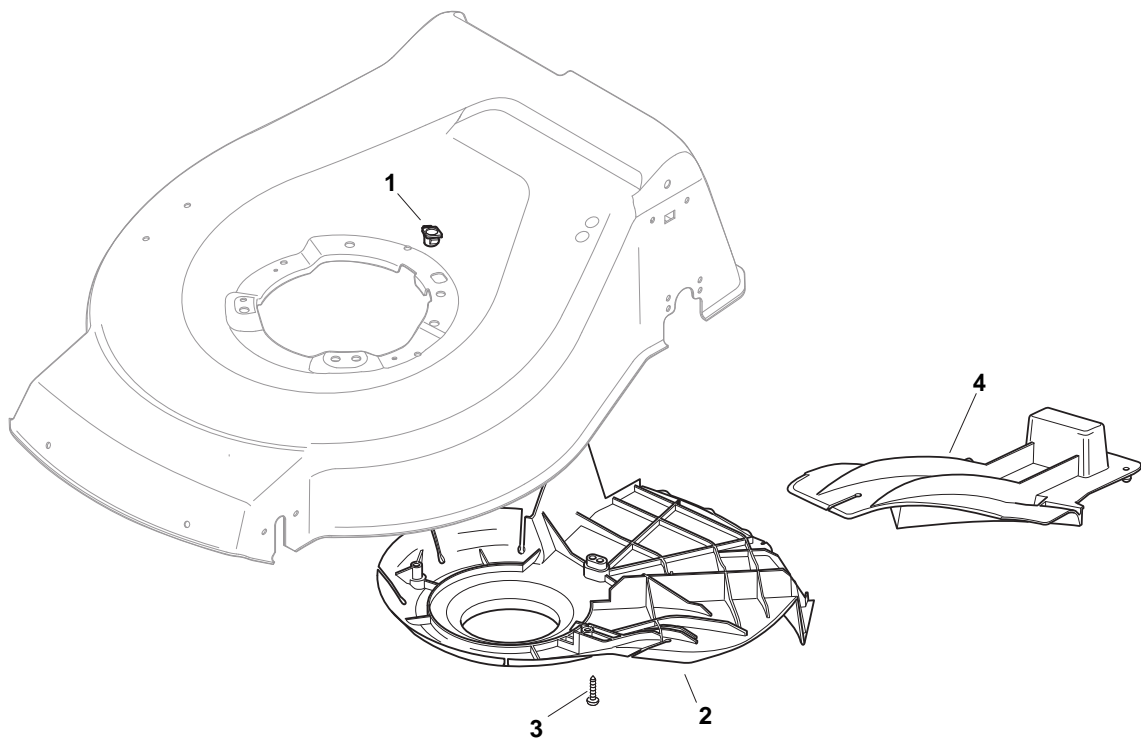

THIS INFORMATION IS NOT INTENDED FOR SALE OR RESALE, AND THIS NOTICE MUST REMAIN ON ALL COPIES.

POSITION	PART No.	Q.Ty	DESCRIPTION	NOTES
1	381004538/0	1	Deck Red	
2	122534131/0	1	Pin	
3	381003398/0	1	Lever, Height Adjustment	
4	112154510/0	1	Nut	
5	112788512/0	1	Screw	
6	322394503/0	1	Knob	
7	112521310/0	1	Washer	
8	112150000/0	1	Nut	
10	122943013/0	1	Screw	
11	381002030/0	1	Rod, Height Adjustment	
12	112436051/0	1	Plate	
13	112727803/0	3	Screw	
14	112154510/0	3	Nut	
15	112727801/0	1	Screw	
16	381002883/1	1	Axle, Front Wheels	
17	112154510/0	1	Nut	
18	112728450/0	1	Screw	
19	322034002/0	1	Washing Connection	
21	322600145/0	2	Protection, Wheel	
24	112521350/0	4	Washer	
25	112155000/0	4	Nut	
27	322600208/0	2	Protection, Wheel	
31	381302835/1	1	Axle, Rear Wheels	
32	122450460/0	1	Spring	
33	112728697/0	4	Screw	
34	322545152/0	2	Plate	
35	112728697/0	4	Screw	
36	322785304/1	2	Support	
37	122570134/0	1	Pinion L	
38	322120115/0	2	Ring Gear	
39	112728706/0	6	Screw	
40	122570133/0	1	Pinion R	
41	122446192/0	1	Spring	

POSITION	PART No.	Q.Ty	DESCRIPTION	NOTES
1	322108295/0	1	Stone-Guard	
2	322600195/0	1	Ejection Guard	
3	112727803/0	2	Screw	
4	322806639/0	1	Fulcrum Pin	
5	112154510/0	2	Nut	
6	118203853/0	2	Protection	
7	122450456/0	1	Spring	
8	122517869/0	1	Pin	
9	112604896/0	2	Crown Fastener	

POSITION	PART No.	Q.Ty	DESCRIPTION	NOTES
1	322291150/0	1	Rubber Insert	
2	322060198/1	1	Protection, Belt	
3	112728530/0	3	Screw	
4	322140223/0	1	Deflector	

POSITION	PART No.	Q.Ty	DESCRIPTION	NOTES
1	322500102/0	1	Front Combi	
2	112523000/1	2	Washer	
3	112728124/0	2	Screw	
5	322226151/0	1	Mask, Black	
6	112727799/0	2	Screw	
7	322393640/0	1	Handle, Yellow	
8	112154510/0	2	Nut	