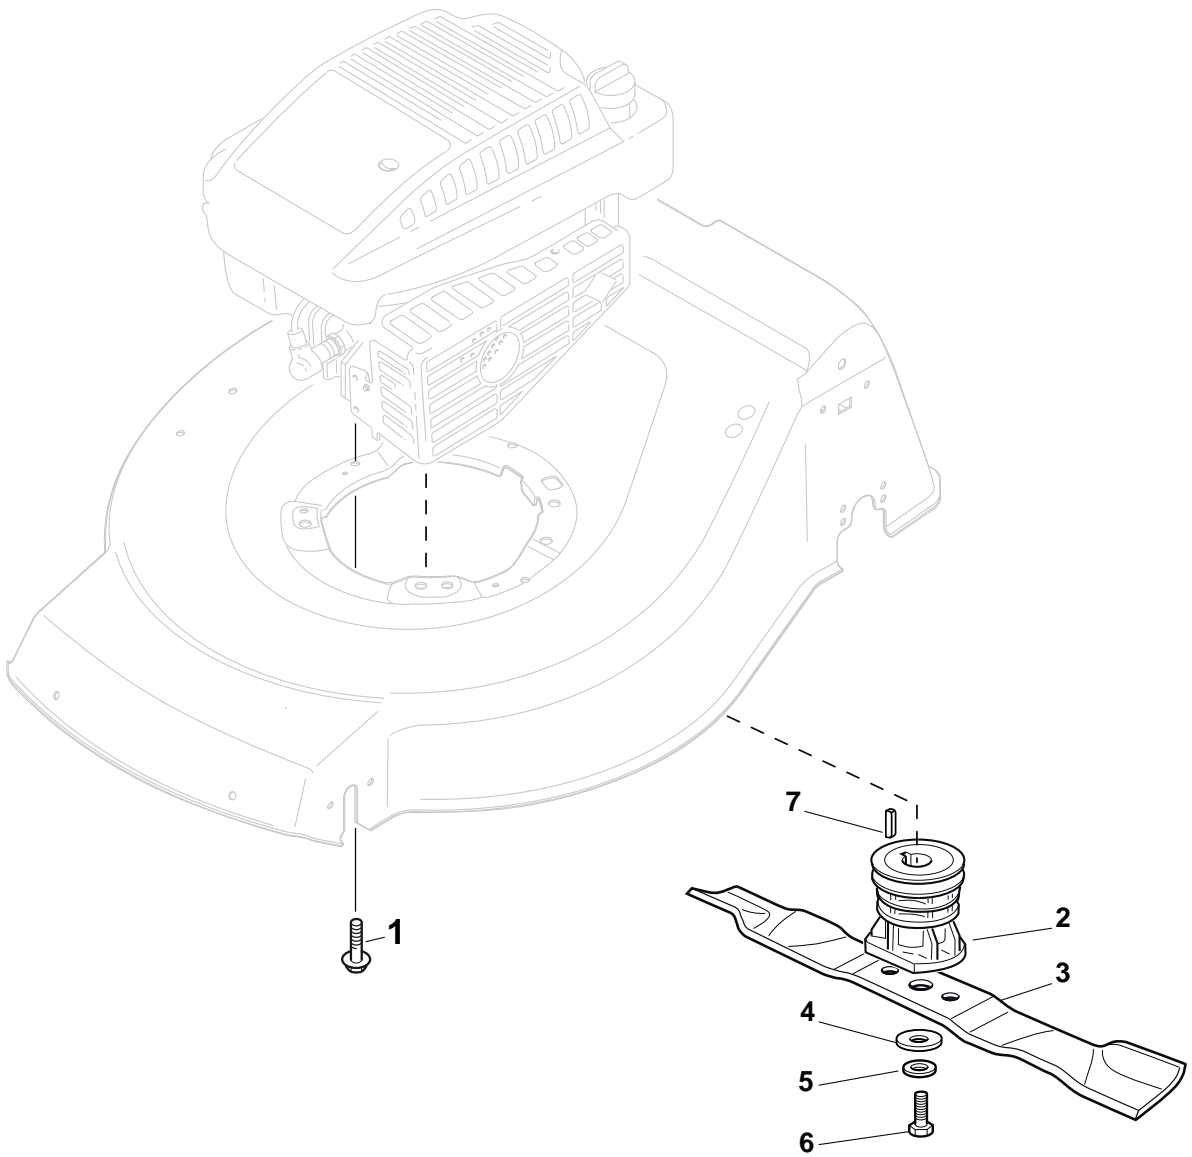

POSITION	PART No.	Q.Ty	DESCRIPTION	NOTES
1	381006719/0	1	Handle, Lower Part	
2	381005149/0	1	Bracket, R	
3	381005151/0	1	Bracket, L	
4	381003253/0	2	Handle	
5	322680016/0	4	Support	
6	122131750/0	4	Nut	
7	322399835/0	4	Knob	
10	112760605/0	2	Screw	
11	125038002/1	2	Bush	
12	112155000/0	2	Nut	
13	322192156/0	1	Fair Led	
14	381103350/0	2	Handle	

POSITION	PART No.	Q.Ty	DESCRIPTION	NOTES
1	381006838/0	1	Handle, Upper Part	
2	122430313/0	1	Guide Spring	
3	112521330/0	1	Washer	
4	112154510/0	1	Nut	
5	118390020/0	1	Fairlead	
6	181030070/0	1	Cable, Thread Engine Brake	
7	322545204/0	1	Fulcrum Pin	
8	122041966/0	1	Bush	
9	181003300/1	1	Lever, Engine Brake	
10	381030092/0	1	Cable, Rear Drive	
11	122041966/0	1	Bush	
12	181003301/0	1	Lever, Driving	
13	122291050/0	1	Handgrip Black	

POSITION	PART No.	Q.Ty	DESCRIPTION	NOTES
1	181005501/1	1	Throttle Cable	
2	112735103/0	1	Screw	
3	112523040/0	1	Washer	

POSITION	PART No.	Q.Ty	DESCRIPTION	NOTES
1	112608600/0	2	Seeger	
2	119216035/0	2	Bearing	
3	122753000/0	2	Pin	
5	181003076/1	1	Gear Box G.T. Cone Clutch	
6	122601904/0	1	Pulley	
7	112645705/0	1	Pin	
8	122033283/0	1	Adjustment Rod	
9	135063800/0	1	Belt	
11	122041957/1	1	Bush	
12	122450063/0	1	Spring	
13	322680009/0	1	Washer	
14	112154510/0	1	Nut	
15	122110230/0	1	Cap	

POSITION	PART No.	Q.Ty	DESCRIPTION	NOTES
1	119216035/0	8	Bearing	
2	381007416/2	4	Wheel Ø 200	
3	322110649/0	2	Hub Cap Yellow	
4	381007417/2	2	Wheel Ø 280	
5	322110650/0	2	Hub Cap Yellow	

POSITION	PART No.	Q.Ty	DESCRIPTION	NOTES
1	112735108/1	3	Screw	
2	122465608/2	1	Hub With Pulley, Crankshaft Ø 25	
3	181004458/0	1	Blade Standard	
4	122160400/0	1	Elastic Washer	
5	112523080/0	1	Washer	
6	112735698/0	1	Screw	
7	112139150/0	1	Feather, Crankshaft Ø 25	