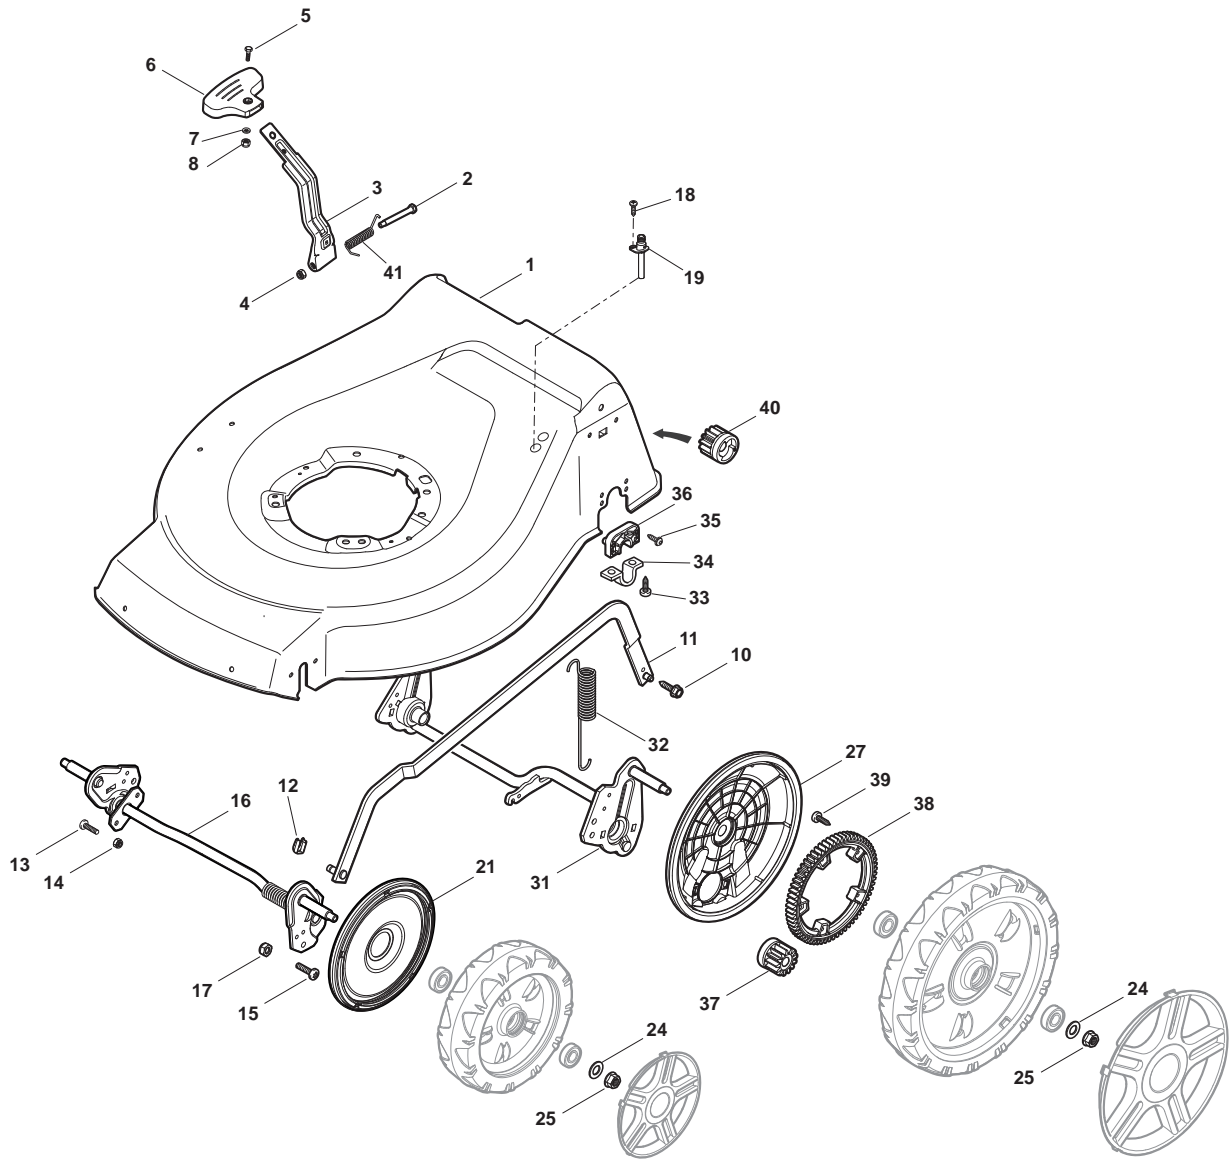

Genuine Spare Parts

www.stiga.com

COMBI 48 SQ H

- Use GLOBAL GARDEN PRODUCT Genuine Spare Parts specified in the parts list for repair and/or replacement.
- The contents described in the parts list may change due to improvement.
- The drawings of the spare parts are only indicative and might not represent the part in question exactly.
- The indications "right" - "left" - "front" - "rear" refer to the position of the operator when using the machine.
- When placing orders of parts for repair and/or replacement, make sure that the illustrated parts list is the one applying to the machine's year of manufacture, as shown on the identification plate attached to the machine.

THIS INFORMATION IS NOT INTENDED FOR SALE OR RESALE, AND THIS NOTICE MUST REMAIN ON ALL COPIES.

POSITION	PART No.	Q.Ty	DESCRIPTION	NOTES
1	381004538/0	1	Deck Red	
2	122534131/0	1	Pin	
3	381003398/0	1	Lever, Height Adjustment	
4	112154510/0	1	Nut	
5	112788512/0	1	Screw	
6	322394503/0	1	Knob	
7	112521310/0	1	Washer	
8	112150000/0	1	Nut	
10	122943013/0	1	Screw	
11	381002030/0	1	Rod, Height Adjustment	
12	112436051/0	1	Plate	
13	112727803/0	3	Screw	
14	112154510/0	3	Nut	
15	112727801/0	1	Screw	
16	381002883/1	1	Axle, Front Wheels	
17	112154510/0	1	Nut	
18	112728450/0	1	Screw	
19	322034002/0	1	Washing Connection	
21	322600145/0	2	Protection, Wheel	
24	112521350/0	4	Washer	
25	112155000/0	4	Nut	
27	322600208/0	2	Protection, Wheel	
31	381302835/1	1	Axle, Rear Wheels	
32	122450460/0	1	Spring	
33	112728697/0	4	Screw	
34	322545152/0	2	Plate	
35	112728697/0	4	Screw	
36	322785304/1	2	Support	
37	122570134/0	1	Pinion L	
38	322120115/0	2	Ring Gear	
39	112728706/0	6	Screw	
40	122570133/0	1	Pinion R	
41	122446192/0	1	Spring	