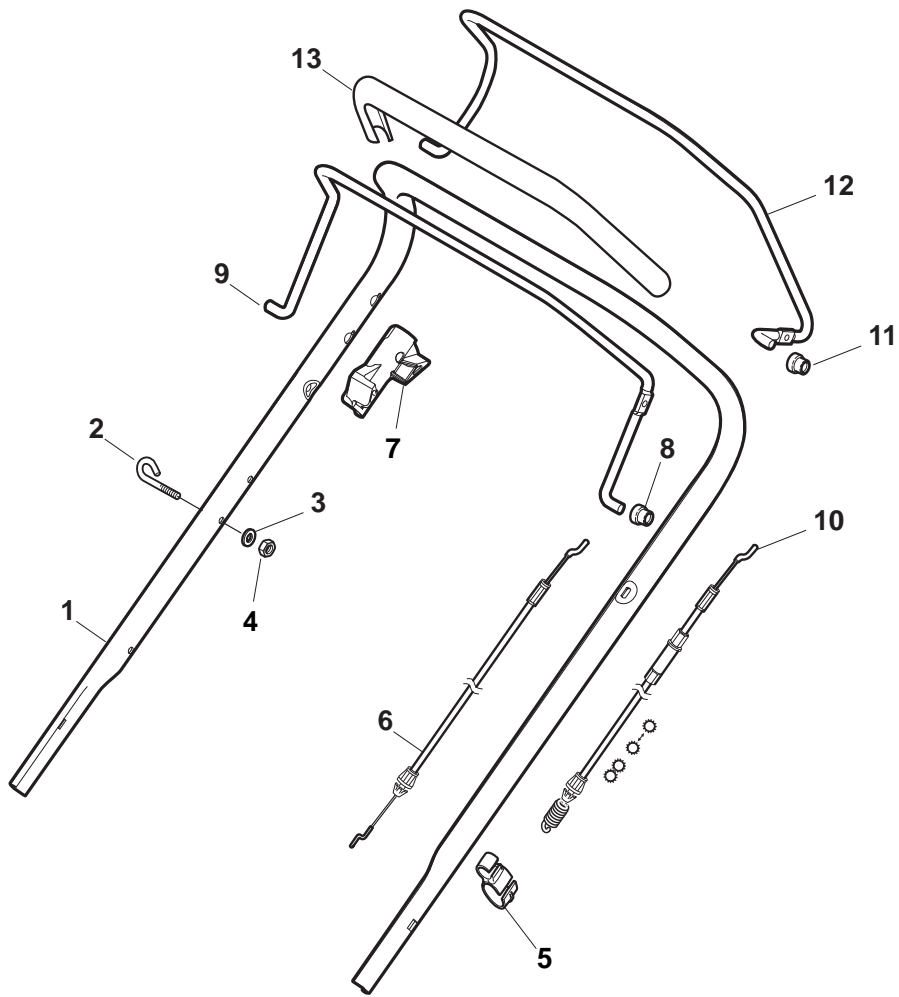

POSITION	PART No.	Q.Ty	DESCRIPTION	NOTES
1	322108295/0	1	Stone-Guard	
2	322600195/0	1	Ejection Guard	
3	112727803/0	2	Screw	
4	322806639/0	1	Fulcrum Pin	
5	112154510/0	2	Nut	
6	118203853/0	2	Protection	
7	122450456/0	1	Spring	
8	122517869/0	1	Pin	
9	112604896/0	2	Crown Fastener	

POSITION	PART No.	Q.Ty	DESCRIPTION	NOTES
1	322291150/0	1	Rubber Insert	
2	322060198/1	1	Protection, Belt	
3	112728530/0	3	Screw	
4	322140223/0	1	Deflector	

POSITION	PART No.	Q.Ty	DESCRIPTION	NOTES
1	322500102/0	1	Front Combi	
2	112523000/1	2	Washer	
3	112728124/0	2	Screw	
5	322226151/0	1	Mask, Black	
6	112727799/0	2	Screw	
7	322393640/0	1	Handle, Yellow	
8	112154510/0	2	Nut	

POSITION	PART No.	Q.Ty	DESCRIPTION	NOTES
1	381006838/0	1	Handle, Upper Part	
2	122430313/0	1	Guide Spring	
3	112521330/0	1	Washer	
4	112154510/0	1	Nut	
5	118390020/0	1	Fairlead	
6	181030070/0	1	Cable, Thread Engine Brake	
7	322545204/0	1	Fulcrum Pin	
8	122041966/0	1	Bush	
9	181003300/1	1	Lever, Engine Brake	
10	381030092/0	1	Cable, Rear Drive	
11	122041966/0	1	Bush	
12	181003301/0	1	Lever, Driving	
13	122291050/0	1	Handgrip Black	

POSITION	PART No.	Q.Ty	DESCRIPTION	NOTES
1	119216035/0	8	Bearing	
2	381007416/2	4	Wheel Ø 200	
3	322110649/0	2	Hub Cap Yellow	
4	381007417/2	2	Wheel Ø 280	
5	322110650/0	2	Hub Cap Yellow	

POSITION	PART No.	Q.Ty	DESCRIPTION	NOTES
1	112735108/1	3	Screw	
2	122465608/2	1	Hub With Pulley, Crankshaft Ø 25	
3	181004458/0	1	Blade Standard	
4	122160400/0	1	Elastic Washer	
5	112523080/0	1	Washer	
6	112735698/0	1	Screw	
7	112139150/0	1	Feather, Crankshaft Ø 25	