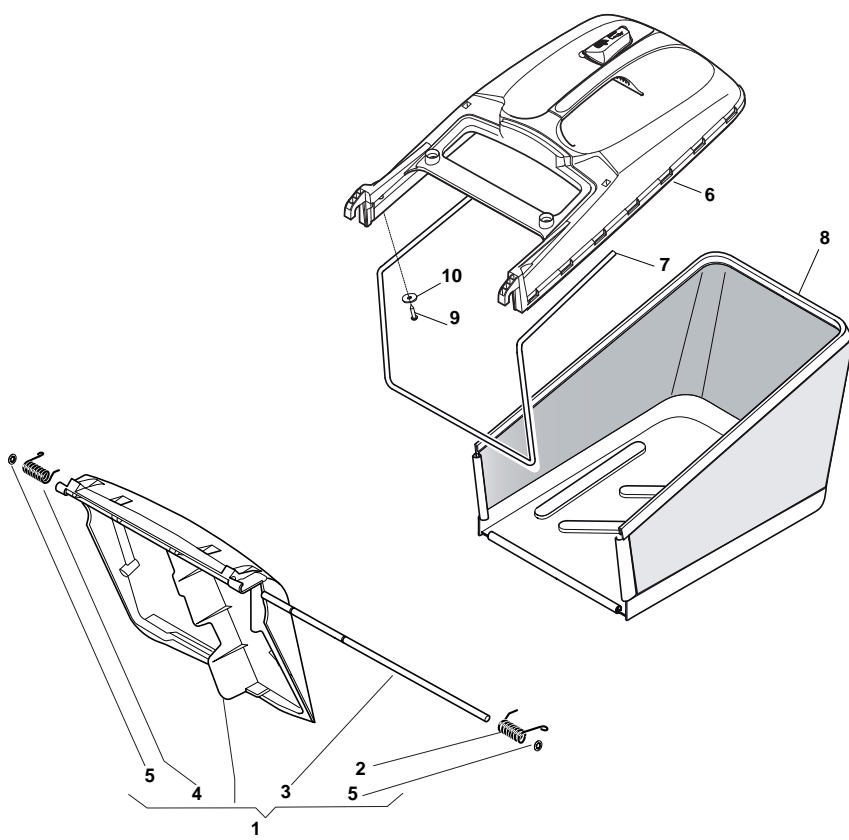

POSITION	PART No.	Q.Ty	DESCRIPTION	NOTES
1	381006838/0	1	Handle, Upper Part	
2	122430313/0	1	Guide Spring	
3	112521330/0	1	Washer	
4	112154510/0	1	Nut	
5	118390020/0	1	Fairlead	
6	181030070/0	1	Cable, Thread Engine Brake	
7	322545204/0	1	Fulcrum Pin	
8	122041966/0	1	Bush	
9	181003300/1	1	Lever, Engine Brake	
10	381030092/0	1	Cable, Rear Drive	
11	122041966/0	1	Bush	
12	181003301/0	1	Lever, Driving	
13	122291050/0	1	Handgrip Black	

POSITION	PART No.	Q.Ty	DESCRIPTION	NOTES
1	181005501/1	1	Throttle Cable	
2	112735103/0	1	Screw	
3	112523040/0	1	Washer	

POSITION	PART No.	Q.Ty	DESCRIPTION	NOTES
1	112608600/0	2	Seeger	
2	119216035/0	2	Bearing	
3	122753000/0	2	Pin	
5	181003076/1	1	Gear Box G.T. Cone Clutch	
6	122601904/0	1	Pulley	
7	112645705/0	1	Pin	
8	122033283/0	1	Adjustment Rod	
9	135063800/0	1	Belt	
11	122041957/1	1	Bush	
12	122450063/0	1	Spring	
13	322680009/0	1	Washer	
14	112154510/0	1	Nut	
15	122110230/0	1	Cap	

POSITION	PART No.	Q.Ty	DESCRIPTION	NOTES
1	119216035/0	8	Bearing	
2	381007416/2	4	Wheel Ø 200	
3	322110649/0	2	Hub Cap Yellow	
4	381007417/2	2	Wheel Ø 280	
5	322110650/0	2	Hub Cap Yellow	

POSITION	PART No.	Q.Ty	DESCRIPTION	NOTES
1	112735108/1	3	Screw	
2	122465608/2	1	Hub With Pulley, Crankshaft Ø 25	
3	181004458/0	1	Blade Standard	
4	122160400/0	1	Elastic Washer	
5	112523080/0	1	Washer	
6	112735698/0	1	Screw	
7	112139150/0	1	Feather, Crankshaft Ø 25	