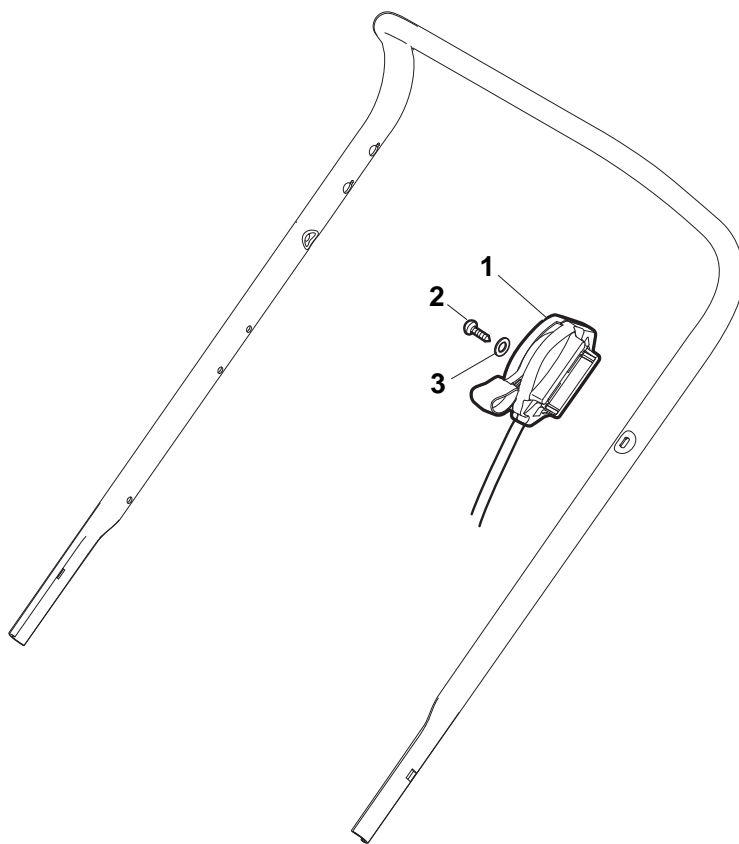

POSITION	PART No.	Q.Ty	DESCRIPTION	NOTES
1	322108295/0	1	Stone-Guard	
2	322600195/0	1	Ejection Guard	
3	112727803/0	2	Screw	
4	322806639/0	1	Fulcrum Pin	
5	112154510/0	2	Nut	
6	118203853/0	2	Protection	
7	122450456/0	1	Spring	
8	122517869/0	1	Pin	
9	112604896/0	2	Crown Fastener	

POSITION	PART No.	Q.Ty	DESCRIPTION	NOTES
1	322291150/0	1	Rubber Insert	
2	322060198/1	1	Protection, Belt	
3	112728530/0	3	Screw	
4	322140223/0	1	Deflector	

POSITION	PART No.	Q.Ty	DESCRIPTION	NOTES
1	322500102/0	1	Front Combi	
2	112523000/1	2	Washer	
3	112728124/0	2	Screw	
5	322226151/0	1	Mask, Black	
6	112727799/0	2	Screw	
7	322393640/0	1	Handle, Yellow	
8	112154510/0	2	Nut	

POSITION	PART No.	Q.Ty	DESCRIPTION	NOTES
1	381006719/0	1	Handle, Lower Part	
2	381005149/0	1	Bracket, R	
3	381005151/0	1	Bracket, L	
4	381003253/0	2	Handle	
5	322680016/0	4	Support	
6	122131750/0	4	Nut	
7	322399835/0	4	Knob	
10	112760605/0	2	Screw	
11	125038002/1	2	Bush	
12	112155000/0	2	Nut	
13	322192156/0	1	Fair Led	
14	381103350/0	2	Handle	

POSITION	PART No.	Q.Ty	DESCRIPTION	NOTES
1	381006838/0	1	Handle, Upper Part	
2	122430313/0	1	Guide Spring	
3	112521330/0	1	Washer	
4	112154510/0	1	Nut	
5	118390020/0	1	Fairlead	
6	181030070/0	1	Cable, Thread Engine Brake	
7	322545204/0	1	Fulcrum Pin	
8	122041966/0	1	Bush	
9	181003300/1	1	Lever, Engine Brake	
10	381030092/0	1	Cable, Rear Drive	
11	122041966/0	1	Bush	
12	181003301/0	1	Lever, Driving	
13	122291050/0	1	Handgrip Black	