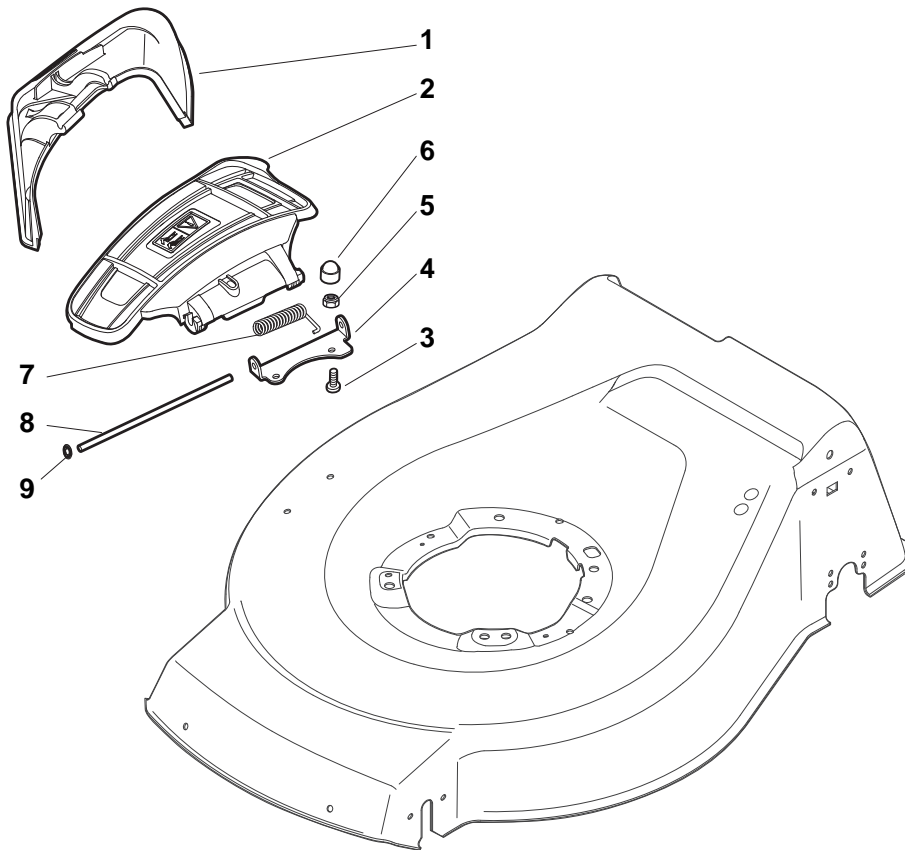

THIS INFORMATION IS NOT INTENDED FOR SALE OR RESALE, AND THIS NOTICE MUST REMAIN ON ALL COPIES.

POSITION	PART No.	Q.Ty	DESCRIPTION	NOTES
1	381004538/0	1	Deck Red	
2	122534131/0	1	Pin	
3	381003398/0	1	Lever, Height Adjustment	
4	112154510/0	1	Nut	
5	112788512/0	1	Screw	
6	322394503/0	1	Knob	
7	112521310/0	1	Washer	
8	112150000/0	1	Nut	
10	122943013/0	1	Screw	
11	381002030/0	1	Rod, Height Adjustment	
12	112436051/0	1	Plate	
13	112727803/0	3	Screw	
14	112154510/0	3	Nut	
15	112727801/0	1	Screw	
16	381002883/1	1	Axle, Front Wheels	
17	112154510/0	1	Nut	
18	112728450/0	1	Screw	
19	322034002/0	1	Washing Connection	
21	322600145/0	2	Protection, Wheel	
24	112521350/0	4	Washer	
25	112155000/0	4	Nut	
27	322600208/0	2	Protection, Wheel	
31	381302835/1	1	Axle, Rear Wheels	
32	122450460/0	1	Spring	
33	112728697/0	4	Screw	
34	322545152/0	2	Plate	
35	112728697/0	4	Screw	
36	322785304/1	2	Support	
37	122570134/0	1	Pinion L	
38	322120115/0	2	Ring Gear	
39	112728706/0	6	Screw	
40	122570133/0	1	Pinion R	
41	122446192/0	1	Spring	

POSITION	PART No.	Q.Ty	DESCRIPTION	NOTES
1	322108295/0	1	Stone-Guard	
2	322600195/0	1	Ejection Guard	
3	112727803/0	2	Screw	
4	322806639/0	1	Fulcrum Pin	
5	112154510/0	2	Nut	
6	118203853/0	2	Protection	
7	122450456/0	1	Spring	
8	122517869/0	1	Pin	
9	112604896/0	2	Crown Fastener	

POSITION	PART No.	Q.Ty	DESCRIPTION	NOTES
1	181005501/1	1	Throttle Cable	
2	112735103/0	1	Screw	
3	112523040/0	1	Washer	

POSITION	PART No.	Q.Ty	DESCRIPTION	NOTES
1	112608600/0	2	Seeger	
2	119216035/0	2	Bearing	
3	122753000/0	2	Pin	
5	181003076/1	1	Gear Box G.T. Cone Clutch	
6	122601904/0	1	Pulley	
7	112645705/0	1	Pin	
8	122033283/0	1	Adjustment Rod	
9	135063800/0	1	Belt	
11	122041957/1	1	Bush	
12	122450063/0	1	Spring	
13	322680009/0	1	Washer	
14	112154510/0	1	Nut	
15	122110230/0	1	Cap	