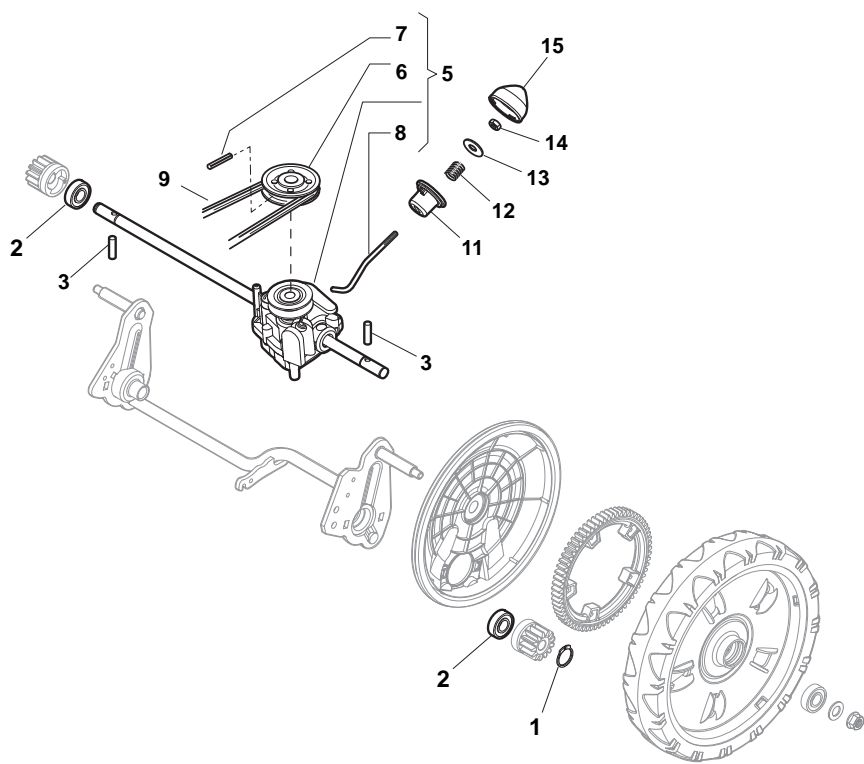

POSITION	PART No.	Q.Ty	DESCRIPTION	NOTES
1	322108295/0	1	Stone-Guard	
2	322600195/0	1	Ejection Guard	
3	112727803/0	2	Screw	
4	322806639/0	1	Fulcrum Pin	
5	112154510/0	2	Nut	
6	118203853/0	2	Protection	
7	122450456/0	1	Spring	
8	122517869/0	1	Pin	
9	112604896/0	2	Crown Fastener	

POSITION	PART No.	Q.Ty	DESCRIPTION	NOTES
1	322291150/0	1	Rubber Insert	
2	322060198/1	1	Protection, Belt	
3	112728530/0	3	Screw	
4	322140223/0	1	Deflector	

POSITION	PART No.	Q.Ty	DESCRIPTION	NOTES
1	322500102/0	1	Front Combi	
2	112523000/1	2	Washer	
3	112728124/0	2	Screw	
5	322226151/0	1	Mask, Black	
6	112727799/0	2	Screw	
7	322393640/0	1	Handle, Yellow	
8	112154510/0	2	Nut	

POSITION	PART No.	Q.Ty	DESCRIPTION	NOTES
1	381006838/0	1	Handle, Upper Part	
2	122430313/0	1	Guide Spring	
3	112521330/0	1	Washer	
4	112154510/0	1	Nut	
5	118390020/0	1	Fairlead	
6	181030070/0	1	Cable, Thread Engine Brake	
7	322545204/0	1	Fulcrum Pin	
8	122041966/0	1	Bush	
9	181003300/1	1	Lever, Engine Brake	
10	381030092/0	1	Cable, Rear Drive	
11	122041966/0	1	Bush	
12	181003301/0	1	Lever, Driving	
13	122291050/0	1	Handgrip Black	

POSITION	PART No.	Q.Ty	DESCRIPTION	NOTES
1	181005501/1	1	Throttle Cable	
2	112735103/0	1	Screw	
3	112523040/0	1	Washer	

POSITION	PART No.	Q.Ty	DESCRIPTION	NOTES
1	112608600/0	2	Seeger	
2	119216035/0	2	Bearing	
3	122753000/0	2	Pin	
5	181003076/1	1	Gear Box G.T. Cone Clutch	
6	122601904/0	1	Pulley	
7	112645705/0	1	Pin	
8	122033283/0	1	Adjustment Rod	
9	135063800/0	1	Belt	
11	122041957/1	1	Bush	
12	122450063/0	1	Spring	
13	322680009/0	1	Washer	
14	112154510/0	1	Nut	
15	122110230/0	1	Cap	