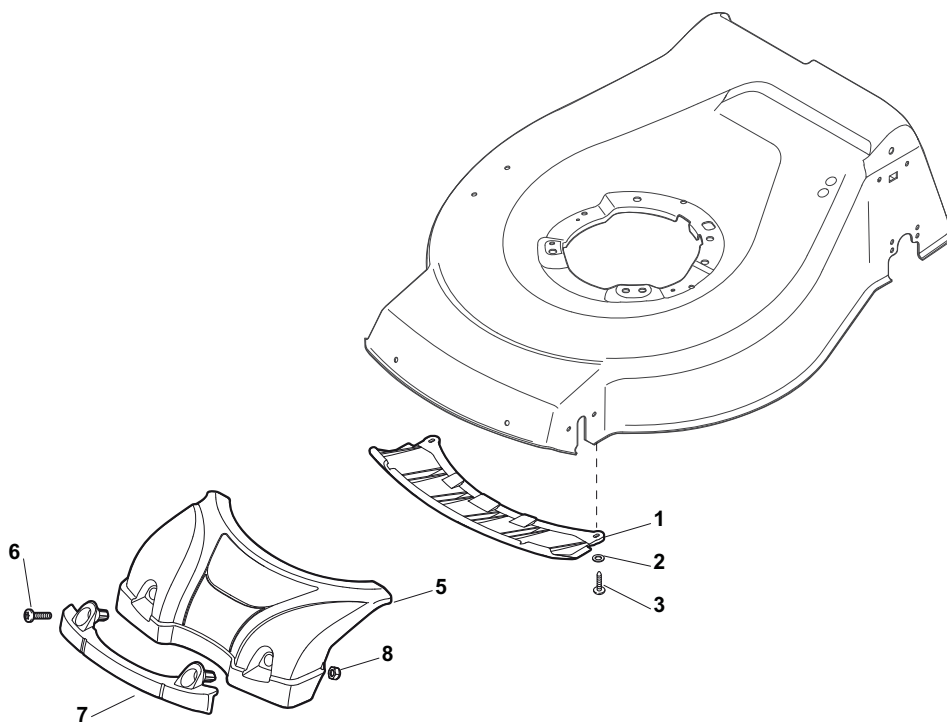

THIS INFORMATION IS NOT INTENDED FOR SALE OR RESALE, AND THIS NOTICE MUST REMAIN ON ALL COPIES.

POSITION	PART No.	Q.Ty	DESCRIPTION	NOTES
1	381004538/0	1	Deck Red	
2	122534131/0	1	Pin	
3	381003398/0	1	Lever, Height Adjustment	
4	112154510/0	1	Nut	
5	112788512/0	1	Screw	
6	322394503/0	1	Knob	
7	112521310/0	1	Washer	
8	112150000/0	1	Nut	
10	122943013/0	1	Screw	
11	381002030/0	1	Rod, Height Adjustment	
12	112436051/0	1	Plate	
13	112727803/0	3	Screw	
14	112154510/0	3	Nut	
15	112727801/0	1	Screw	
16	381002883/1	1	Axle, Front Wheels	
17	112154510/0	1	Nut	
18	112728450/0	1	Screw	
19	322034002/0	1	Washing Connection	
21	322600145/0	2	Protection, Wheel	
24	112521350/0	4	Washer	
25	112155000/0	4	Nut	
27	322600208/0	2	Protection, Wheel	
31	381302835/1	1	Axle, Rear Wheels	
32	122450460/0	1	Spring	
33	112728697/0	4	Screw	
34	322545152/0	2	Plate	
35	112728697/0	4	Screw	
36	322785304/1	2	Support	
37	122570134/0	1	Pinion L	
38	322120115/0	2	Ring Gear	
39	112728706/0	6	Screw	
40	122570133/0	1	Pinion R	
41	122446192/0	1	Spring	

POSITION	PART No.	Q.Ty	DESCRIPTION	NOTES
1	322108295/0	1	Stone-Guard	
2	322600195/0	1	Ejection Guard	
3	112727803/0	2	Screw	
4	322806639/0	1	Fulcrum Pin	
5	112154510/0	2	Nut	
6	118203853/0	2	Protection	
7	122450456/0	1	Spring	
8	122517869/0	1	Pin	
9	112604896/0	2	Crown Fastener	

POSITION	PART No.	Q.Ty	DESCRIPTION	NOTES
1	322291150/0	1	Rubber Insert	
2	322060198/1	1	Protection, Belt	
3	112728530/0	3	Screw	
4	322140223/0	1	Deflector	

POSITION	PART No.	Q.Ty	DESCRIPTION	NOTES
1	322500102/0	1	Front Combi	
2	112523000/1	2	Washer	
3	112728124/0	2	Screw	
5	322226151/0	1	Mask, Black	
6	112727799/0	2	Screw	
7	322393640/0	1	Handle, Yellow	
8	112154510/0	2	Nut	