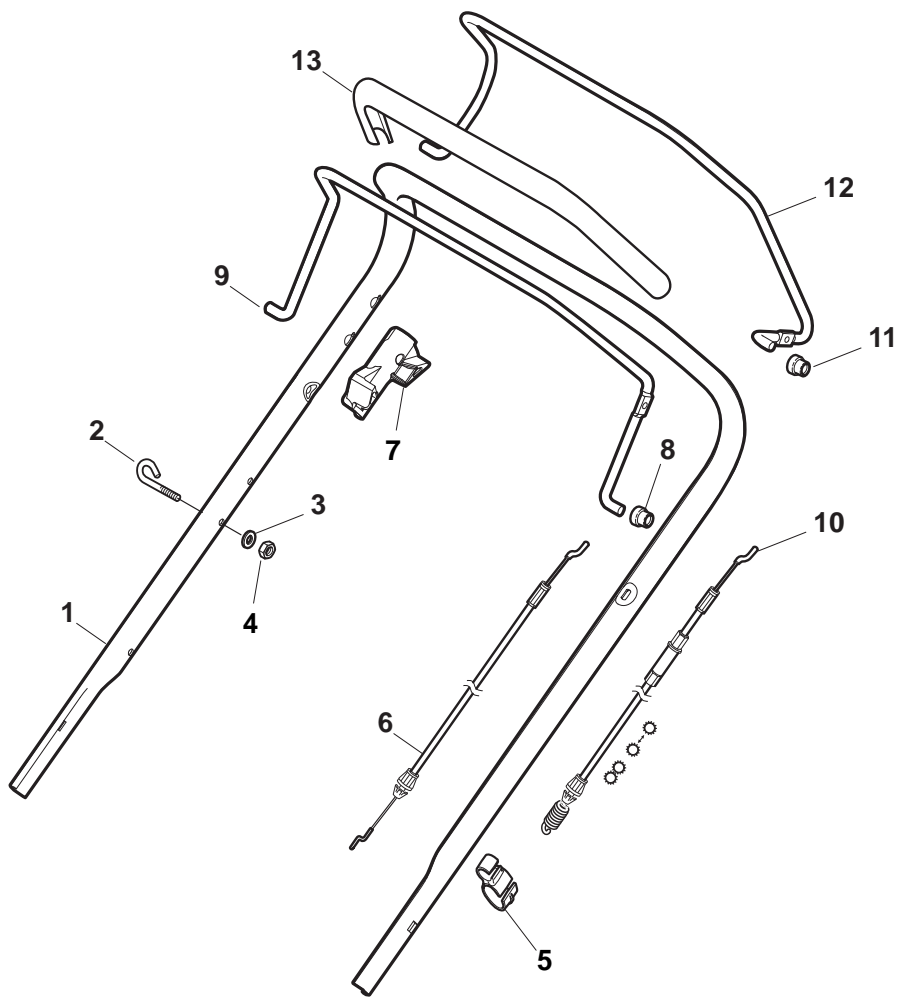

POSITION	PART No.	Q.Ty	DESCRIPTION	NOTES
1	322108295/0	1	Stone-Guard	
2	322600195/0	1	Ejection Guard	
3	112727803/0	2	Screw	
4	322806639/0	1	Fulcrum Pin	
5	112154510/0	2	Nut	
6	118203853/0	2	Protection	
7	122450456/0	1	Spring	
8	122517869/0	1	Pin	
9	112604896/0	2	Crown Fastener	

POSITION	PART No.	Q.Ty	DESCRIPTION	NOTES
1	322291150/0	1	Rubber Insert	
2	322060198/1	1	Protection, Belt	
3	112728530/0	3	Screw	
4	322140223/0	1	Deflector	

POSITION	PART No.	Q.Ty	DESCRIPTION	NOTES
1	322500102/0	1	Front Combi	
2	112523000/1	2	Washer	
3	112728124/0	2	Screw	
5	322226151/0	1	Mask, Black	
6	112727799/0	2	Screw	
7	322393640/0	1	Handle, Yellow	
8	112154510/0	2	Nut	

POSITION	PART No.	Q.Ty	DESCRIPTION	NOTES
1	381006838/0	1	Handle, Upper Part	
2	122430313/0	1	Guide Spring	
3	112521330/0	1	Washer	
4	112154510/0	1	Nut	
5	118390020/0	1	Fairlead	
6	181030053/0	1	Cable, Thread Engine Brake	
7	322545204/0	1	Fulcrum Pin	
8	122041966/0	1	Bush	
9	181003300/1	1	Lever, Engine Brake	
10	381030092/0	1	Cable, Rear Drive	
11	122041966/0	1	Bush	
12	181003301/0	1	Lever, Driving	
13	122291050/0	1	Handgrip Black	

POSITION	PART No.	Q.Ty	DESCRIPTION	NOTES
1	119216035/0	8	Bearing	
2	381007416/2	4	Wheel Ø 200	
3	322110649/0	2	Hub Cap Yellow	
4	381007417/2	2	Wheel Ø 280	
5	322110650/0	2	Hub Cap Yellow	

POSITION	PART No.	Q.Ty	DESCRIPTION	NOTES
1	112735108/1	3	Screw	
2	122465607/3	1	Hub With Pulley, Crankshaft Ø 22.2	
3	181004381/1	1	Blade Standard	
4	122160400/0	1	Elastic Washer	
5	112523080/0	1	Washer	
6	112735698/0	1	Screw	
7	112139100/0	1	Feather, Crankshaft Ø 22.2	