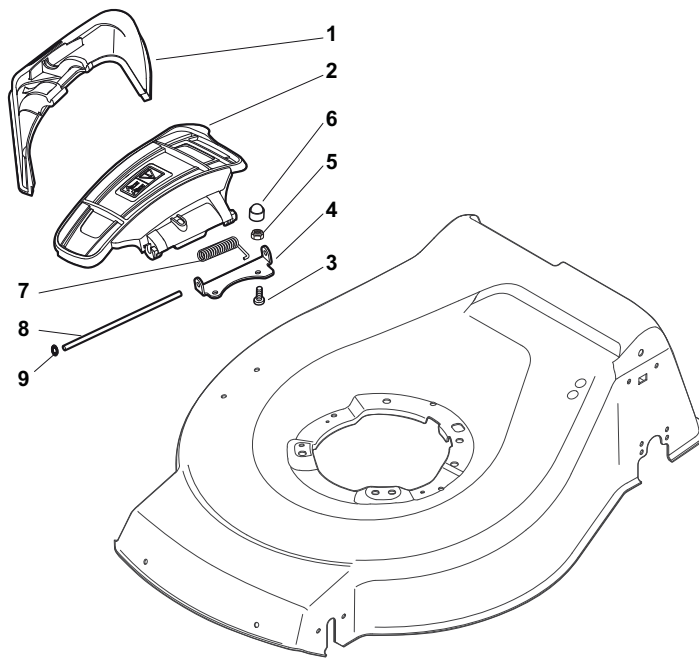

THIS INFORMATION IS NOT INTENDED FOR SALE OR RESALE, AND THIS NOTICE MUST REMAIN ON ALL COPIES.

POSITION	PART No.	Q.Ty	DESCRIPTION	NOTES
1	381004538/0	1	Deck Red	
2	122534131/0	1	Pin	
3	381003398/0	1	Lever, Height Adjustment	
4	112154510/0	1	Nut	
5	112788512/0	1	Screw	
6	322394503/0	1	Knob	
7	112521310/0	1	Washer	
8	112150000/0	1	Nut	
10	122943013/0	1	Screw	
11	381002030/0	1	Rod, Height Adjustment	
12	112436051/0	1	Plate	
13	112727803/0	3	Screw	
14	112154510/0	3	Nut	
15	112727801/0	1	Screw	
16	381002883/1	1	Axle, Front Wheels	
17	112154510/0	1	Nut	
18	112728450/0	1	Screw	
19	322034002/0	1	Washing Connection	
21	322600145/0	2	Protection, Wheel	
24	112521350/0	4	Washer	
25	112155000/0	4	Nut	
27	322600208/0	2	Protection, Wheel	
31	381302835/1	1	Axle, Rear Wheels	
32	122450460/0	1	Spring	
33	112728697/0	4	Screw	
34	322545152/0	2	Plate	
35	112728697/0	4	Screw	
36	322785304/1	2	Support	
37	122570134/0	1	Pinion L	
38	322120115/0	2	Ring Gear	
39	112728706/0	6	Screw	
40	122570133/0	1	Pinion R	
41	122446192/0	1	Spring	

POSITION	PART No.	Q.Ty	DESCRIPTION	NOTES
1	322108295/0	1	Stone-Guard	
2	322600195/0	1	Ejection Guard	
3	112727803/0	2	Screw	
4	322806639/0	1	Fulcrum Pin	
5	112154510/0	2	Nut	
6	118203853/0	2	Protection	
7	122450456/0	1	Spring	
8	122517869/0	1	Pin	
9	112604896/0	2	Crown Fastener	

POSITION	PART No.	Q.Ty	DESCRIPTION	NOTES
1	381006838/0	1	Handle, Upper Part	
2	122430313/0	1	Guide Spring	
3	112521330/0	1	Washer	
4	112154510/0	1	Nut	
5	118390020/0	1	Fairlead	
6	181030053/0	1	Cable, Thread Engine Brake	
7	322545204/0	1	Fulcrum Pin	
8	122041966/0	1	Bush	
9	181003300/1	1	Lever, Engine Brake	
10	381030092/0	1	Cable, Rear Drive	
11	122041966/0	1	Bush	
12	181003301/0	1	Lever, Driving	
13	122291050/0	1	Handgrip Black	