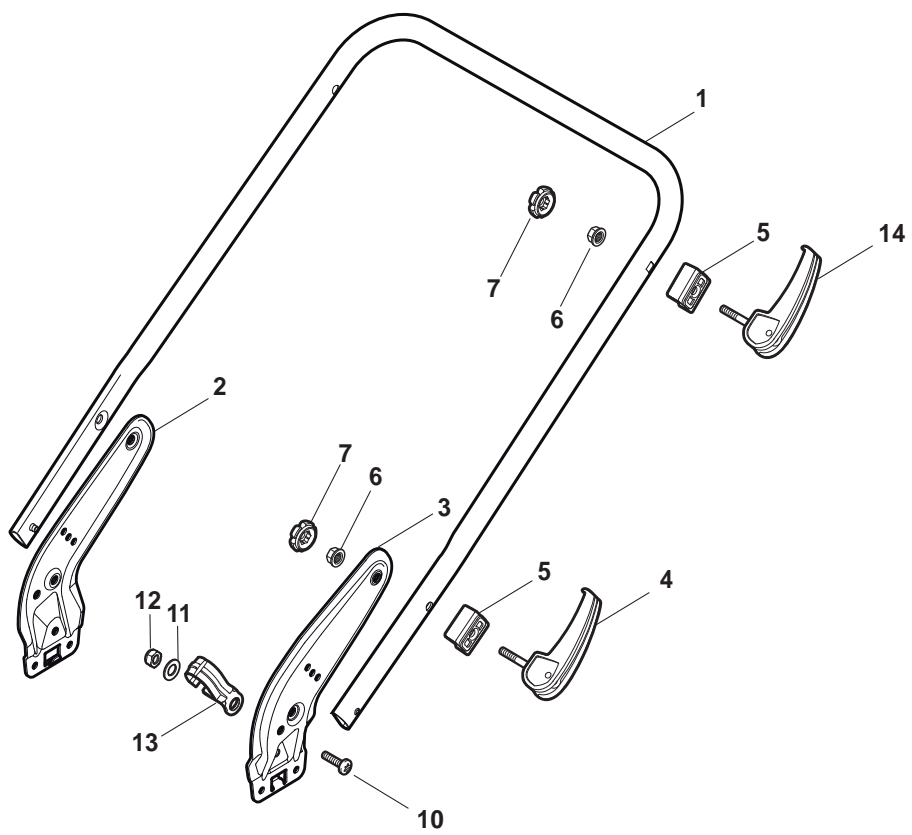

POSITION	PART No.	Q.Ty	DESCRIPTION	NOTES
1	322108295/0	1	Stone-Guard	
2	322600195/0	1	Ejection Guard	
3	112727803/0	2	Screw	
4	322806639/0	1	Fulcrum Pin	
5	112154510/0	2	Nut	
6	118203853/0	2	Protection	
7	122450456/0	1	Spring	
8	122517869/0	1	Pin	
9	112604896/0	2	Crown Fastener	

POSITION	PART No.	Q.Ty	DESCRIPTION	NOTES
1	322291150/0	1	Rubber Insert	
2	322060198/1	1	Protection, Belt	
3	112728530/0	3	Screw	
4	322140223/0	1	Deflector	

POSITION	PART No.	Q.Ty	DESCRIPTION	NOTES
1	322500102/0	1	Front Combi	
2	112523000/1	2	Washer	
3	112728124/0	2	Screw	
5	322226151/0	1	Mask, Black	
6	112727799/0	2	Screw	
7	322393640/0	1	Handle, Yellow	
8	112154510/0	2	Nut	

POSITION	PART No.	Q.Ty	DESCRIPTION	NOTES
1	381006838/0	1	Handle, Upper Part	
2	122430313/0	1	Guide Spring	
3	112521330/0	1	Washer	
4	112154510/0	1	Nut	
5	118390020/0	1	Fairlead	
6	181030053/0	1	Cable, Thread Engine Brake	
7	322545204/0	1	Fulcrum Pin	
8	122041966/0	1	Bush	
9	181003300/1	1	Lever, Engine Brake	
10	381030092/0	1	Cable, Rear Drive	
11	122041966/0	1	Bush	
12	181003301/0	1	Lever, Driving	
13	122291050/0	1	Handgrip Black	