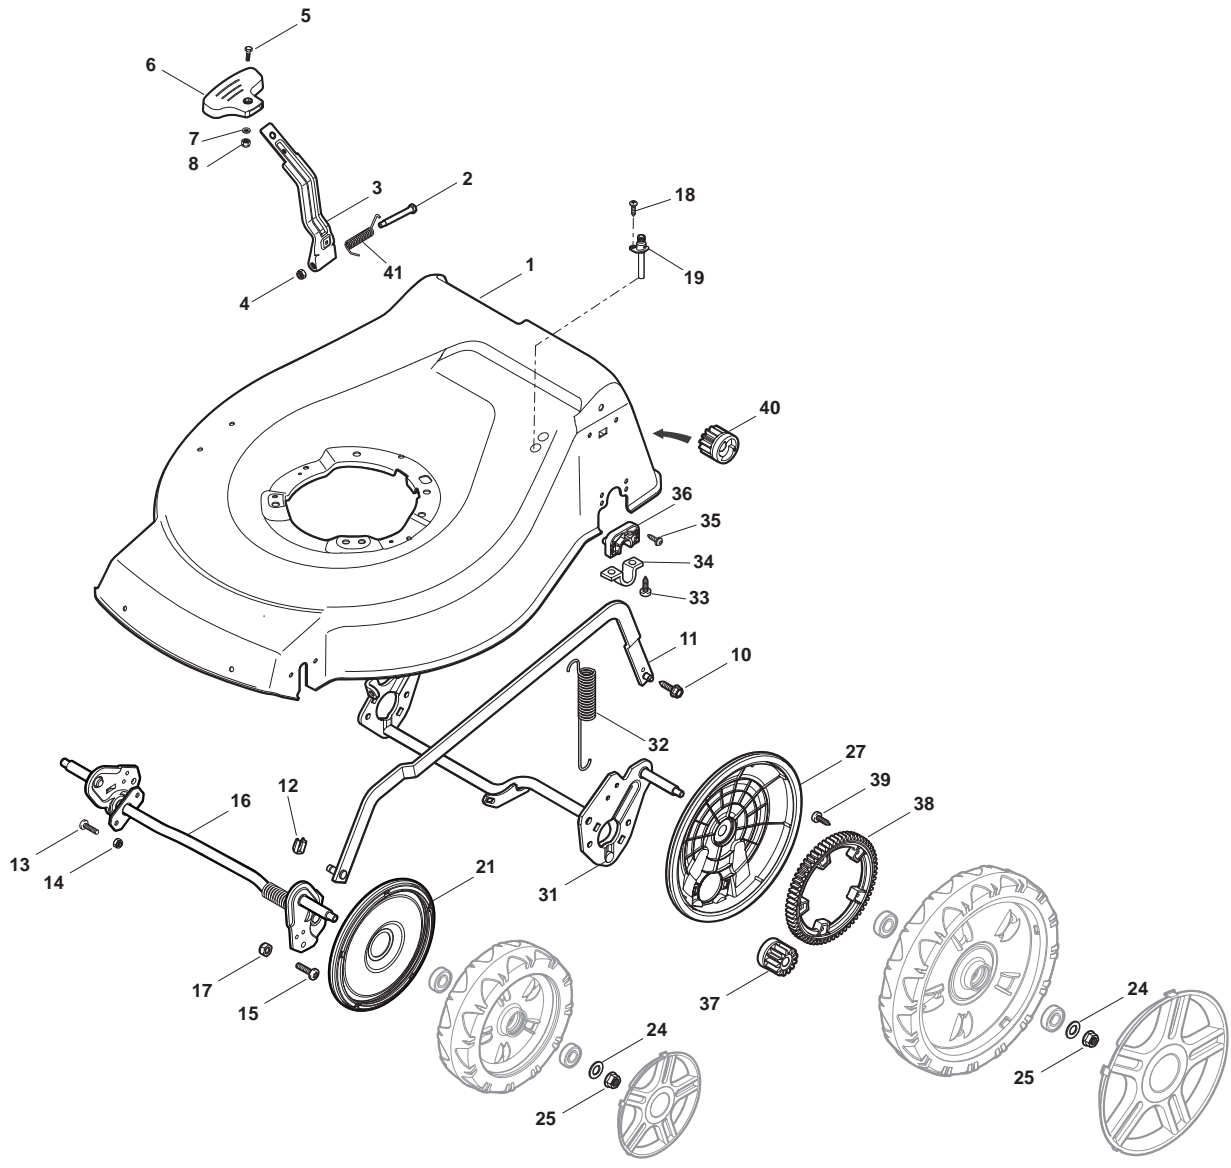

## COMBI 48 SQ

- Use GLOBAL GARDEN PRODUCT Genuine Spare Parts specified in the parts list for repair and/or replacement.
- The contents described in the parts list may change due to improvement.
- The drawings of the spare parts are only indicative and might not represent the part in question exactly.
- The indications "right" - "left" - "front" - "rear" refer to the position of the operator when using the machine.
- When placing orders of parts for repair and/or replacement, make sure that the illustrated parts list is the one applying to the machine's year of manufacture, as shown on the identification plate attached to the machine.

THIS INFORMATION IS NOT INTENDED FOR SALE OR RESALE, AND THIS NOTICE MUST REMAIN ON ALL COPIES.

POSITION	PART No.	Q.Ty	DESCRIPTION	NOTES
1	381004538/0	1	Deck Red	
2	122534131/0	1	Pin	
3	381003398/0	1	Lever, Height Adjustment	
4	112154510/0	1	Nut	
5	112788512/0	1	Screw	
6	322394503/0	1	Knob	
7	112521310/0	1	Washer	
8	112150000/0	1	Nut	
10	122943013/0	1	Screw	
11	381002030/0	1	Rod, Height Adjustment	
12	112436051/0	1	Plate	
13	112727803/0	3	Screw	
14	112154510/0	3	Nut	
15	112727801/0	1	Screw	
16	381002883/1	1	Axle, Front Wheels	
17	112154510/0	1	Nut	
18	112728450/0	1	Screw	
19	322034002/0	1	Washing Connection	
21	322600145/0	2	Protection, Wheel	
24	112521350/0	4	Washer	
25	112155000/0	4	Nut	
27	322600208/0	2	Protection, Wheel	
31	381302835/1	1	Axle, Rear Wheels	
32	122450460/0	1	Spring	
33	112728697/0	4	Screw	
34	322545152/0	2	Plate	
35	112728697/0	4	Screw	
36	322785304/1	2	Support	
37	122570134/0	1	Pinion L	
38	322120115/0	2	Ring Gear	
39	112728706/0	6	Screw	
40	122570133/0	1	Pinion R	
41	122446192/0	1	Spring	