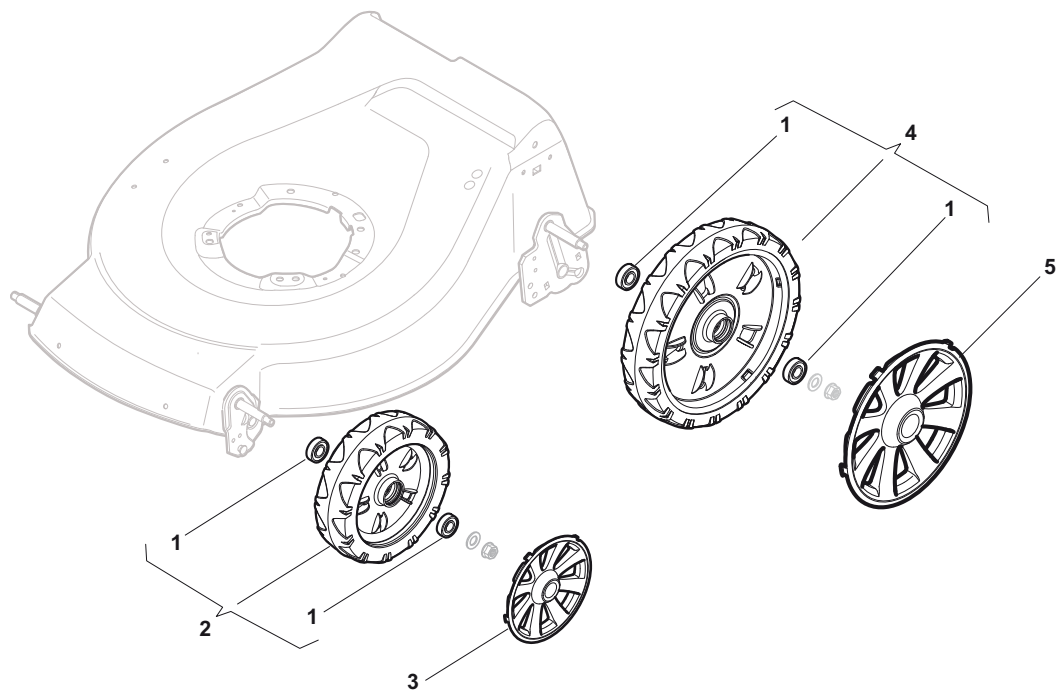

POSITION	PART No.	Q.Ty	DESCRIPTION	NOTES
1	381006719/0	1	Handle, Lower Part	
2	381005149/0	1	Bracket, R	
3	381005151/0	1	Bracket, L	
4	381003253/0	2	Handle	
5	322680016/0	4	Support	
6	122131750/0	4	Nut	
7	322399835/0	4	Knob	
10	112760605/0	2	Screw	
11	125038002/1	2	Bush	
12	112155000/0	2	Nut	
13	322192156/0	1	Fair Led	
14	381103350/0	2	Handle	

POSITION	PART No.	Q.Ty	DESCRIPTION	NOTES
1	381006838/0	1	Handle, Upper Part	
2	122430313/0	1	Guide Spring	
3	112521330/0	1	Washer	
4	112154510/0	1	Nut	
5	118390020/0	1	Fairlead	
6	181030053/0	1	Cable, Thread Engine Brake	
7	322545204/0	1	Fulcrum Pin	
8	122041966/0	1	Bush	
9	181003300/1	1	Lever, Engine Brake	
10	381030092/0	1	Cable, Rear Drive	
11	122041966/0	1	Bush	
12	181003301/0	1	Lever, Driving	
13	122291050/0	1	Handgrip Black	

POSITION	PART No.	Q.Ty	DESCRIPTION	NOTES
1	181005501/1	1	Throttle Cable	
2	112735103/0	1	Screw	
3	112523040/0	1	Washer	

POSITION	PART No.	Q.Ty	DESCRIPTION	NOTES
1	112608600/0	2	Seeger	
2	119216035/0	2	Bearing	
3	122753000/0	2	Pin	
5	181003076/1	1	Gear Box G.T. Cone Clutch	
6	122601904/0	1	Pulley	
7	112645705/0	1	Pin	
8	122033283/0	1	Adjustment Rod	
9	135063800/0	1	Belt	
11	122041957/1	1	Bush	
12	122450063/0	1	Spring	
13	322680009/0	1	Washer	
14	112154510/0	1	Nut	
15	122110230/0	1	Cap	

POSITION	PART No.	Q.Ty	DESCRIPTION	NOTES
1	119216035/0	8	Bearing	
2	381007416/2	4	Wheel Ø 200	
3	322110649/0	2	Hub Cap Yellow	
4	381007417/2	2	Wheel Ø 280	
5	322110650/0	2	Hub Cap Yellow	

POSITION	PART No.	Q.Ty	DESCRIPTION	NOTES
1	112735108/1	3	Screw	
2	122465607/3	1	Hub With Pulley, Crankshaft Ø 22.2	
3	181004381/1	1	Blade Standard	
4	122160400/0	1	Elastic Washer	
5	112523080/0	1	Washer	
6	112735698/0	1	Screw	
7	112139100/0	1	Feather, Crankshaft Ø 22.2	