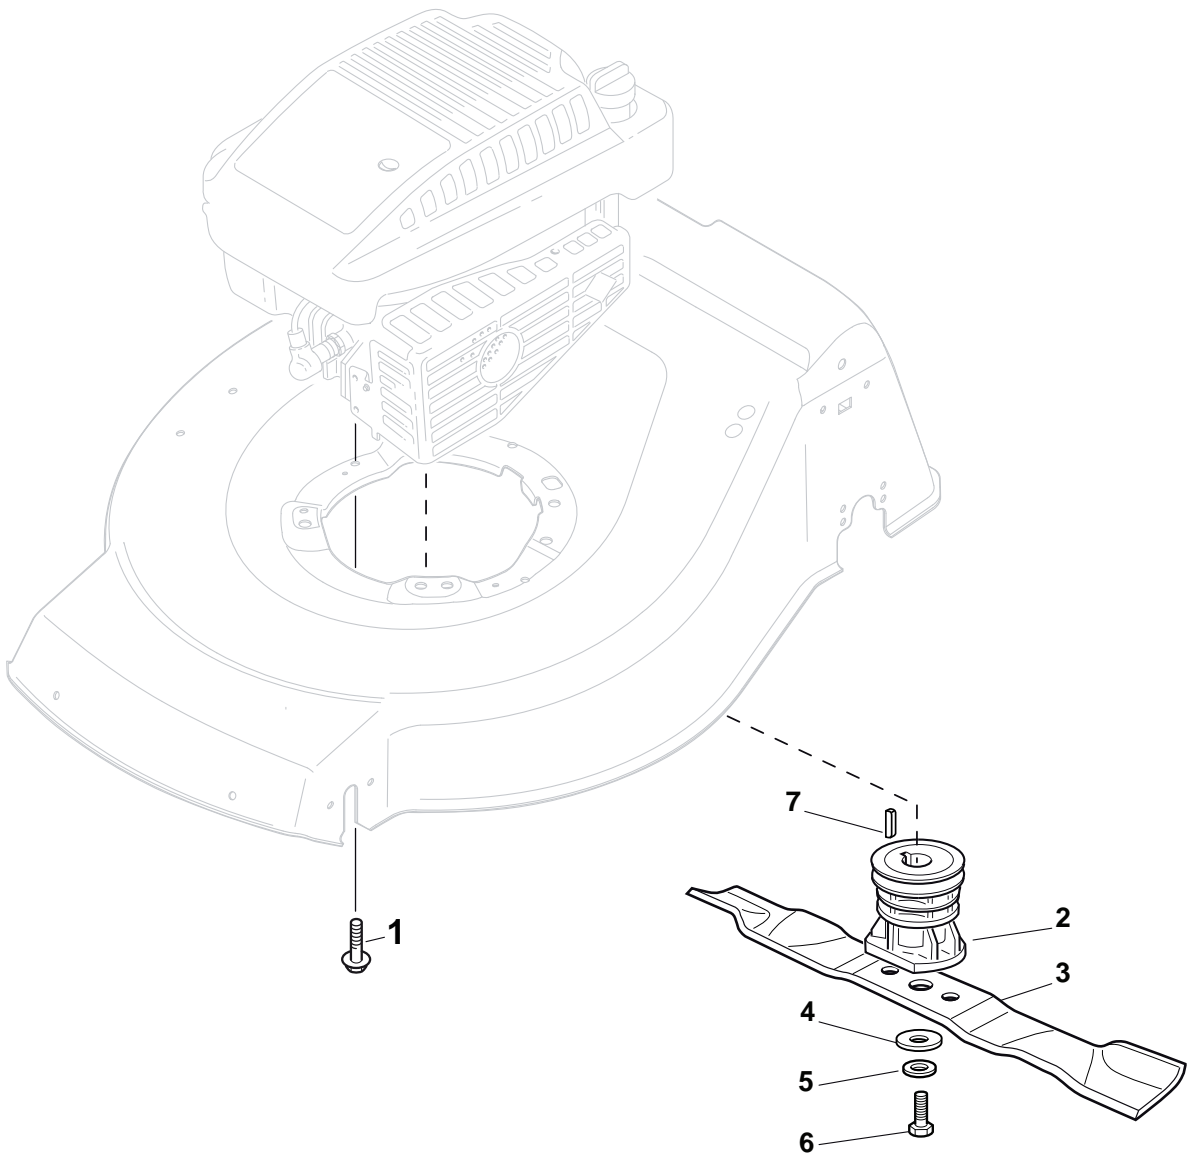

POSITION	PART No.	Q.Ty	DESCRIPTION	NOTES
1	381006719/0	1	Handle, Lower Part	
2	381005149/0	1	Bracket, R	
3	381005151/0	1	Bracket, L	
4	381003253/0	2	Handle	
5	322680016/0	4	Support	
6	122131750/0	4	Nut	
7	322399835/0	4	Knob	
10	112760605/0	2	Screw	
11	125038002/1	2	Bush	
12	112155000/0	2	Nut	
13	322192156/0	1	Fair Led	
14	381103350/0	2	Handle	

POSITION	PART No.	Q.Ty	DESCRIPTION	NOTES
1	381006838/0	1	Handle, Upper Part	
2	122430313/0	1	Guide Spring	
3	112521330/0	1	Washer	
4	112154510/0	1	Nut	
5	118390020/0	1	Fairlead	
6	181030053/0	1	Cable, Thread Engine Brake	
7	322545204/0	1	Fulcrum Pin	
8	122041966/0	1	Bush	
9	181003300/1	1	Lever, Engine Brake	
10	381030092/0	1	Cable, Rear Drive	
11	122041966/0	1	Bush	
12	181003301/0	1	Lever, Driving	
13	122291050/0	1	Handgrip Black	

POSITION	PART No.	Q.Ty	DESCRIPTION	NOTES
1	181005501/1	1	Throttle Cable	
2	112735103/0	1	Screw	
3	112523040/0	1	Washer	

POSITION	PART No.	Q.Ty	DESCRIPTION	NOTES
1	112608600/0	2	Seeger	
2	119216035/0	2	Bearing	
3	122753000/0	2	Pin	
5	181003076/1	1	Gear Box G.T. Cone Clutch	
6	122601904/0	1	Pulley	
7	112645705/0	1	Pin	
8	122033283/0	1	Adjustment Rod	
9	135063800/0	1	Belt	
11	122041957/1	1	Bush	
12	122450063/0	1	Spring	
13	322680009/0	1	Washer	
14	112154510/0	1	Nut	
15	122110230/0	1	Cap	

POSITION	PART No.	Q.Ty	DESCRIPTION	NOTES
1	119216035/0	8	Bearing	
2	381007416/2	4	Wheel Ø 200	
3	322110649/0	2	Hub Cap Yellow	
4	381007417/2	2	Wheel Ø 280	
5	322110650/0	2	Hub Cap Yellow	

POSITION	PART No.	Q.Ty	DESCRIPTION	NOTES
1	112735108/1	3	Screw	
2	122465607/3	1	Hub With Pulley, Crankshaft Ø 22.2	
3	181004381/1	1	Blade Standard	
4	122160400/0	1	Elastic Washer	
5	112523080/0	1	Washer	
6	112735698/0	1	Screw	
7	112139100/0	1	Feather, Crankshaft Ø 22.2	