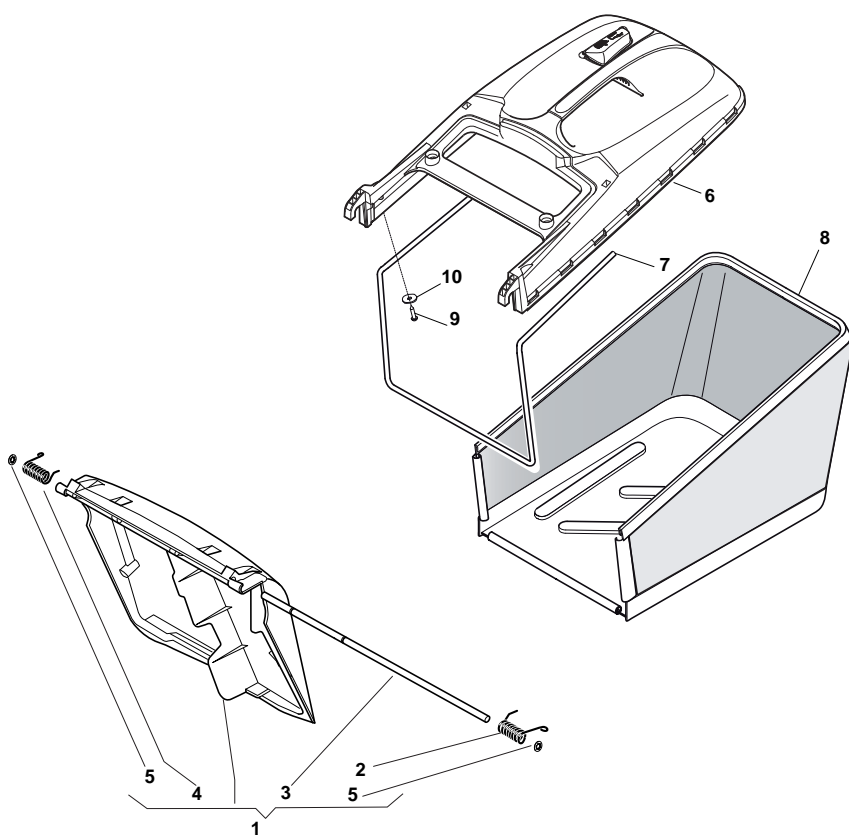

POSITION	PART No.	Q.Ty	DESCRIPTION	NOTES
1	381006838/0	1	Handle, Upper Part	
2	122430313/0	1	Guide Spring	
3	112521330/0	1	Washer	
4	112154510/0	1	Nut	
5	118390020/0	1	Fairlead	
6	181030053/0	1	Cable, Thread Engine Brake	
7	322545204/0	1	Fulcrum Pin	
8	122041966/0	1	Bush	
9	181003300/1	1	Lever, Engine Brake	
10	381030092/0	1	Cable, Rear Drive	
11	122041966/0	1	Bush	
12	181003301/0	1	Lever, Driving	
13	122291050/0	1	Handgrip Black	

POSITION	PART No.	Q.Ty	DESCRIPTION	NOTES
1	181005501/1	1	Throttle Cable	
2	112735103/0	1	Screw	
3	112523040/0	1	Washer	

POSITION	PART No.	Q.Ty	DESCRIPTION	NOTES
1	112608600/0	2	Seeger	
2	119216035/0	2	Bearing	
3	122753000/0	2	Pin	
5	181003076/1	1	Gear Box G.T. Cone Clutch	
6	122601904/0	1	Pulley	
7	112645705/0	1	Pin	
8	122033283/0	1	Adjustment Rod	
9	135063800/0	1	Belt	
11	122041957/1	1	Bush	
12	122450063/0	1	Spring	
13	322680009/0	1	Washer	
14	112154510/0	1	Nut	
15	122110230/0	1	Cap	

POSITION	PART No.	Q.Ty	DESCRIPTION	NOTES
1	119216035/0	8	Bearing	
2	381007416/2	4	Wheel Ø 200	
3	322110649/0	2	Hub Cap Yellow	
4	381007417/2	2	Wheel Ø 280	
5	322110650/0	2	Hub Cap Yellow	

POSITION	PART No.	Q.Ty	DESCRIPTION	NOTES
1	112735108/1	3	Screw	
2	122465607/3	1	Hub With Pulley, Crankshaft Ø 22.2	
3	181004381/1	1	Blade Standard	
4	122160400/0	1	Elastic Washer	
5	112523080/0	1	Washer	
6	112735698/0	1	Screw	
7	112139100/0	1	Feather, Crankshaft Ø 22.2	