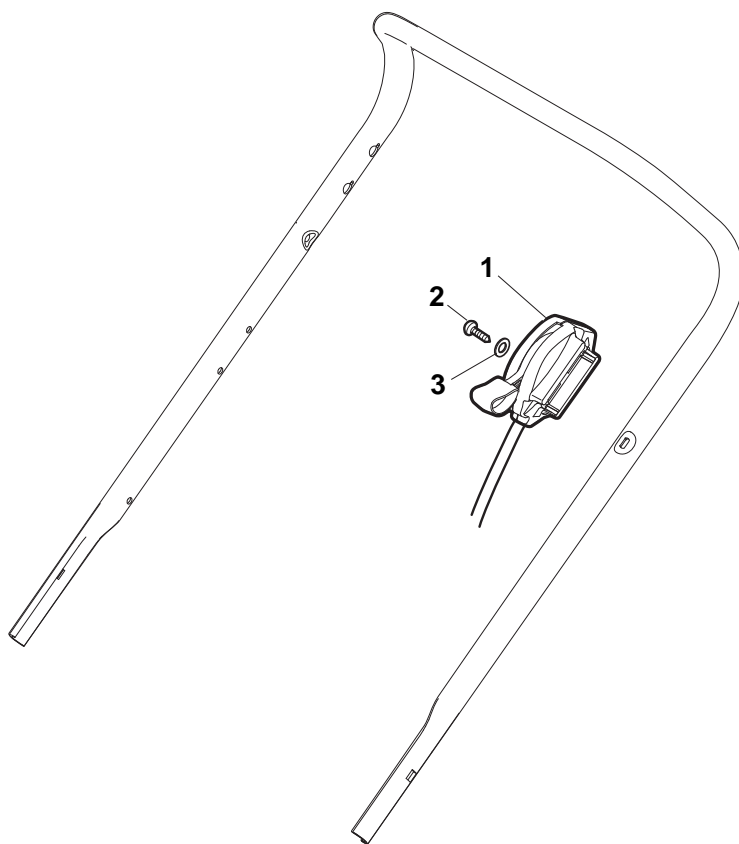

POSITION	PART No.	Q.Ty	DESCRIPTION	NOTES
1	322108295/0	1	Stone-Guard	
2	322600195/0	1	Ejection Guard	
3	112727803/0	2	Screw	
4	322806639/0	1	Fulcrum Pin	
5	112154510/0	2	Nut	
6	118203853/0	2	Protection	
7	122450456/0	1	Spring	
8	122517869/0	1	Pin	
9	112604896/0	2	Crown Fastener	

POSITION	PART No.	Q.Ty	DESCRIPTION	NOTES
1	322291150/0	1	Rubber Insert	
2	322060198/1	1	Protection, Belt	
3	112728530/0	3	Screw	
4	322140223/0	1	Deflector	

POSITION	PART No.	Q.Ty	DESCRIPTION	NOTES
1	322500102/0	1	Front Combi	
2	112523000/1	2	Washer	
3	112728124/0	2	Screw	
5	322226151/0	1	Mask, Black	
6	112727799/0	2	Screw	
7	322393640/0	1	Handle, Yellow	
8	112154510/0	2	Nut	

POSITION	PART No.	Q.Ty	DESCRIPTION	NOTES
1	381006719/0	1	Handle, Lower Part	
2	381005149/0	1	Bracket, R	
3	381005151/0	1	Bracket, L	
4	381003253/0	2	Handle	
5	322680016/0	4	Support	
6	122131750/0	4	Nut	
7	322399835/0	4	Knob	
10	112760605/0	2	Screw	
11	125038002/1	2	Bush	
12	112155000/0	2	Nut	
13	322192156/0	1	Fair Led	
14	381103350/0	2	Handle	

POSITION	PART No.	Q.Ty	DESCRIPTION	NOTES
1	381006838/0	1	Handle, Upper Part	
2	122430313/0	1	Guide Spring	
3	112521330/0	1	Washer	
4	112154510/0	1	Nut	
5	118390020/0	1	Fairlead	
6	181030053/0	1	Cable, Thread Engine Brake	
7	322545204/0	1	Fulcrum Pin	
8	122041966/0	1	Bush	
9	181003300/1	1	Lever, Engine Brake	
10	381030092/0	1	Cable, Rear Drive	
11	122041966/0	1	Bush	
12	181003301/0	1	Lever, Driving	
13	122291050/0	1	Handgrip Black	