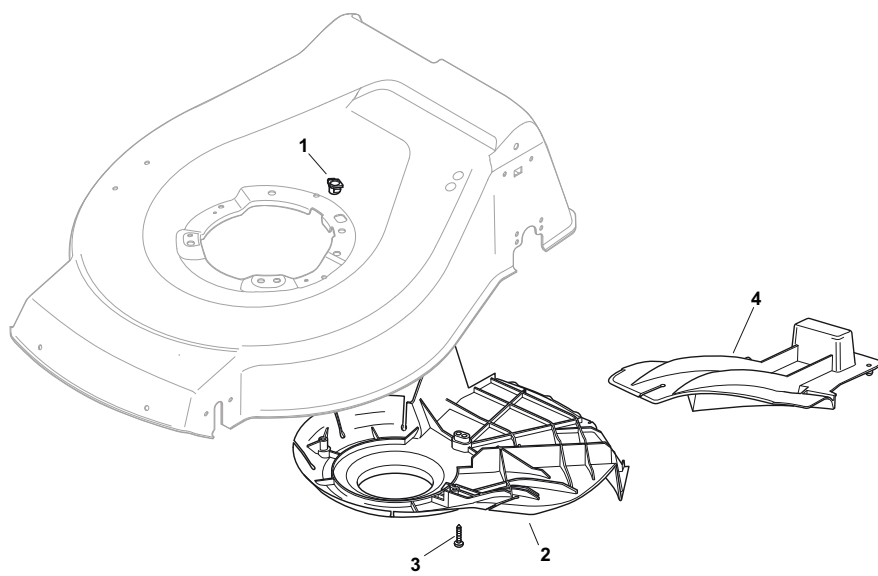

THIS INFORMATION IS NOT INTENDED FOR SALE OR RESALE, AND THIS NOTICE MUST REMAIN ON ALL COPIES.

POSITION	PART No.	Q.Ty	DESCRIPTION	NOTES
1	381004538/0	1	Deck Red	
2	122534131/0	1	Pin	
3	381003398/0	1	Lever, Height Adjustment	
4	112154510/0	1	Nut	
5	112788512/0	1	Screw	
6	322394503/0	1	Knob	
7	112521310/0	1	Washer	
8	112150000/0	1	Nut	
10	122943013/0	1	Screw	
11	381002030/0	1	Rod, Height Adjustment	
12	112436051/0	1	Plate	
13	112727803/0	3	Screw	
14	112154510/0	3	Nut	
15	112727801/0	1	Screw	
16	381002883/1	1	Axle, Front Wheels	
17	112154510/0	1	Nut	
18	112728450/0	1	Screw	
19	322034002/0	1	Washing Connection	
21	322600145/0	2	Protection, Wheel	
24	112521350/0	4	Washer	
25	112155000/0	4	Nut	
27	322600208/0	2	Protection, Wheel	
31	381302835/1	1	Axle, Rear Wheels	
32	122450460/0	1	Spring	
33	112728697/0	4	Screw	
34	322545152/0	2	Plate	
35	112728697/0	4	Screw	
36	322785304/1	2	Support	
37	122570134/0	1	Pinion L	
38	322120115/0	2	Ring Gear	
39	112728706/0	6	Screw	
40	122570133/0	1	Pinion R	
41	122446192/0	1	Spring	

POSITION	PART No.	Q.Ty	DESCRIPTION	NOTES
1	322108295/0	1	Stone-Guard	
2	322600195/0	1	Ejection Guard	
3	112727803/0	2	Screw	
4	322806639/0	1	Fulcrum Pin	
5	112154510/0	2	Nut	
6	118203853/0	2	Protection	
7	122450456/0	1	Spring	
8	122517869/0	1	Pin	
9	112604896/0	2	Crown Fastener	

POSITION	PART No.	Q.Ty	DESCRIPTION	NOTES
1	381006838/0	1	Handle, Upper Part	
2	122430313/0	1	Guide Spring	
3	112521330/0	1	Washer	
4	112154510/0	1	Nut	
5	118390020/0	1	Fairlead	
6	181030053/0	1	Cable, Thread Engine Brake	
7	322545204/0	1	Fulcrum Pin	
8	122041966/0	1	Bush	
9	181003300/1	1	Lever, Engine Brake	
10	381030092/0	1	Cable, Rear Drive	
11	122041966/0	1	Bush	
12	181003301/0	1	Lever, Driving	
13	122291050/0	1	Handgrip Black	