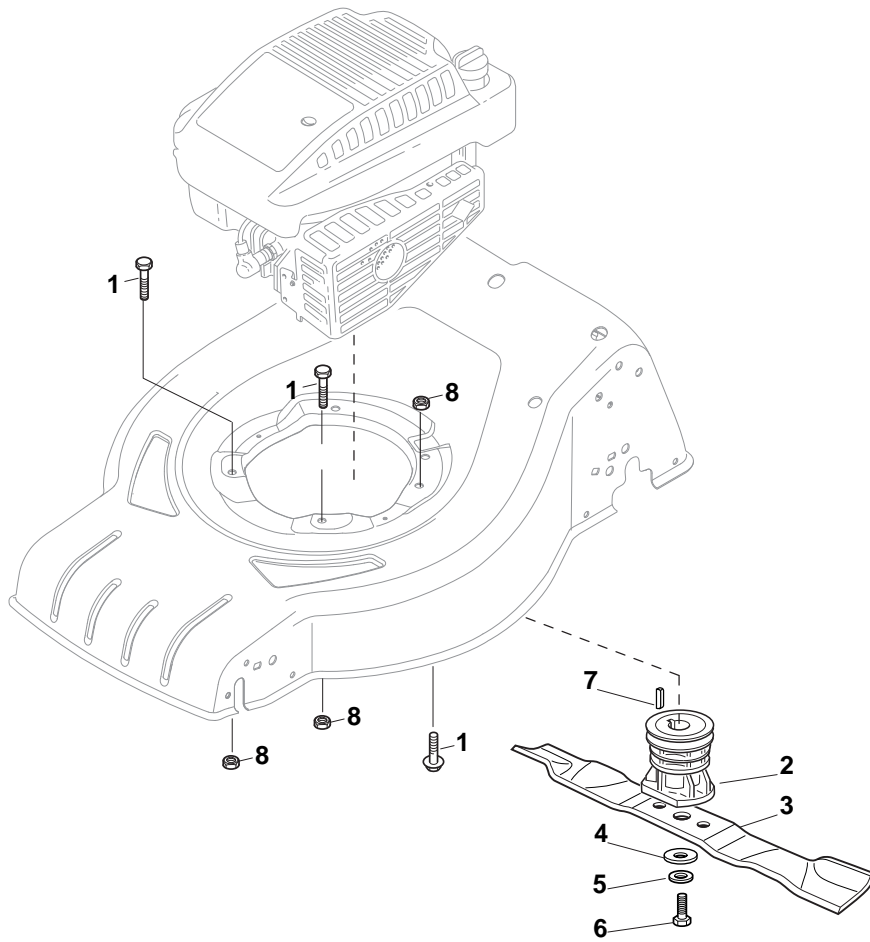

POSITION	PART No.	Q.Ty	DESCRIPTION	NOTES
1	112691115/0	3	Screw	
2	122465608/2	1	Hub With Pulley, Crankshaft Ø 25	
3	181004346/3	1	Blade Standard	
4	122160400/0	1	Elastic Washer	
5	112523080/0	1	Washer	
6	112735698/0	1	Screw	
7	112139150/0	1	Feather, Crankshaft Ø 25	
8	112154210/0	3	Screw