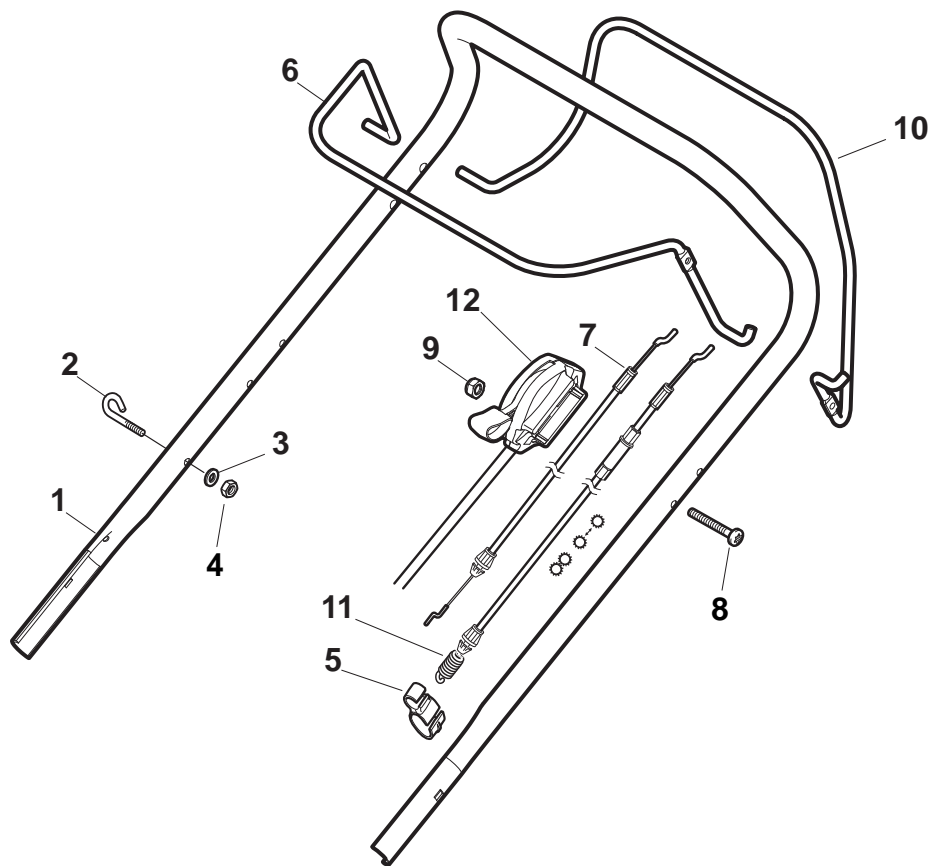

POSITION	PART No.	Q.Ty	DESCRIPTION	NOTES
1	381302821/0	1	Axle, Front Wheels	
2	322545142/0	2	Plate	
3	112728698/0	4	Screw	
4	112521350/0	2	Washer	
5	112155000/0	2	Nut	
6	112436051/0	2	Plate	
7	322869673/0	1	Rod, Height Adjustment	
8	122519820/0	2	Pin	
9	122446193/0	1	Spring	
11	112728698/0	4	Screw	
12	322545152/0	2	Plate	
13	381302817/0	1	Axle, Rear Wheels	
14	122534131/0	1	Pin	
15	381003357/0	1	Lever, Height Adjustment	
16	122446192/0	1	Spring	
17	112154510/0	1	Nut	
18	322600205/0	2	Wheel Protection	
21	112521350/0	2	Washer	
22	112155000/0	2	Nut	

POSITION	PART No.	Q.Ty	DESCRIPTION	NOTES
1	381006737/0	1	Handle, Lower Part	
2	112819110/0	2	Screw	
3	122671651/0	2	Washer	
4	122399900/0	2	Knob, Black	
5	112293200/0	2	Nut	
7	112818900/0	2	Screw	
9	122399900/0	2	Knob, Black	
10	112293200/0	2	Nut	
11	112155000/0	2	Nut	
12	112521350/0	2	Washer	
13	112369500/0	2	Elastic Washer	
14	112760605/0	2	Screw	
15	381008691/0	1	Screws Outfit, Black	

POSITION	PART No.	Q.Ty	DESCRIPTION	NOTES
1	381006739/1	1	Handle, Upper Part	
1	381006745/1	1	Handle, Upper Part with sponge handgrip	
2	122430313/0	1	Guide Spring	
3	112521330/0	1	Washer	
4	112154510/0	1	Nut	
5	118390020/0	1	Fairlead	
6	181003363/1	1	Lever, Engine Brake Black	
7	181030069/1	1	Cable, Thread Engine Brake	
8	112727788/0	1	Screw	
9	112154510/0	1	Nut	
10	181003364/0	1	Lever, Driving Black	
11	381030051/0	1	Cable, Rear Drive	
12	181005511/0	1	Throttle Cable	

POSITION	PART No.	Q.Ty	DESCRIPTION	NOTES
1	112608600/0	4	Seeger	
2	122570120/1	1	Pinion L	
3	122570110/1	1	Pinion R	
4	322042066/0	2	Bush	
5	112521371/0	2	Washer	
6	181003092/0	1	Gear Box	
7	122601904/0	1	Pulley	
8	112645705/0	1	Pin	
9	122033283/0	1	Adjustment Rod	
10	135063800/0	1	Belt	
11	122041957/1	1	Bush	
12	122450063/0	1	Spring	
13	322680009/0	1	Washer	
14	112154510/0	1	Nut	
15	122110230/0	1	Cap	
16	122753000/0	2	Pin	