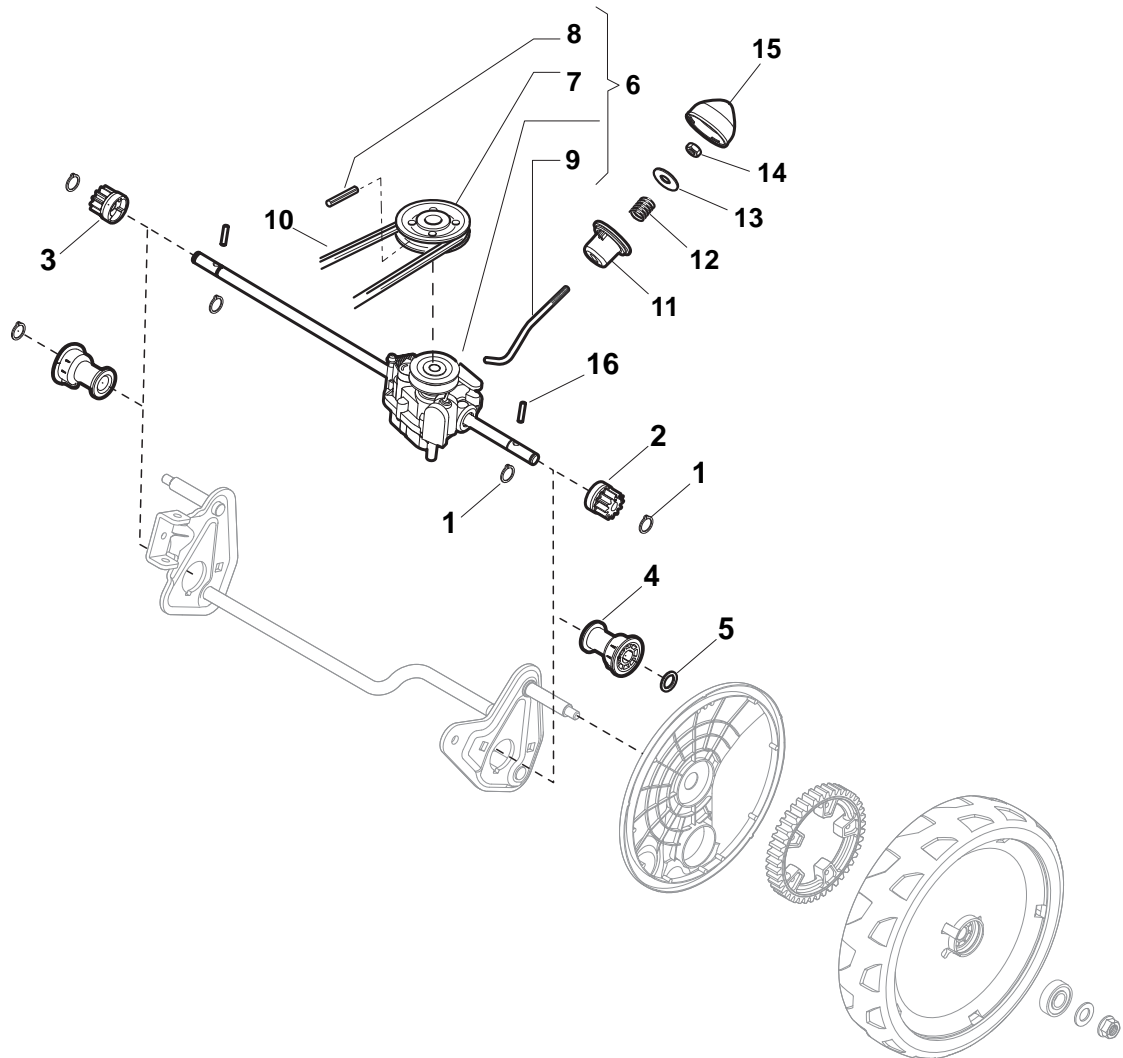

POSITION	PART No.	Q.Ty	DESCRIPTION	NOTES
1	381302821/0	1	Axle, Front Wheels	
2	322545142/0	2	Plate	
3	112728698/0	4	Screw	
4	112521350/0	2	Washer	
5	112155000/0	2	Nut	
6	112436051/0	2	Plate	
7	322869673/0	1	Rod, Height Adjustment	
8	122519820/0	2	Pin	
9	122446193/0	1	Spring	
11	112728698/0	4	Screw	
12	322545152/0	2	Plate	
13	381302817/0	1	Axle, Rear Wheels	
14	122534131/0	1	Pin	
15	381003357/0	1	Lever, Height Adjustment	
16	122446192/0	1	Spring	
17	112154510/0	1	Nut	
18	322600205/0	2	Wheel Protection	
21	112521350/0	2	Washer	
22	112155000/0	2	Nut	

POSITION	PART No.	Q.Ty	DESCRIPTION	NOTES
1	381006737/0	1	Handle, Lower Part	
2	112819110/0	2	Screw	
3	122671651/0	2	Washer	
4	122399900/0	2	Knob, Black	
5	112293200/0	2	Nut	
7	112818900/0	2	Screw	
9	122399900/0	2	Knob, Black	
10	112293200/0	2	Nut	
11	112155000/0	2	Nut	
12	112521350/0	2	Washer	
13	112369500/0	2	Elastic Washer	
14	112760605/0	2	Screw	
15	381008691/0	1	Screws Outfit, Black	

POSITION	PART No.	Q.Ty	DESCRIPTION	NOTES
1	381006739/1	1	Handle, Upper Part	
1	381006745/1	1	Handle, Upper Part with sponge handgrip	
2	122430313/0	1	Guide Spring	
3	112521330/0	1	Washer	
4	112154510/0	1	Nut	
5	118390020/0	1	Fairlead	
6	181003363/1	1	Lever, Engine Brake Black	
7	181030069/1	1	Cable, Thread Engine Brake	
8	112727788/0	1	Screw	
9	112154510/0	1	Nut	
10	181003364/0	1	Lever, Driving Black	
11	381030051/0	1	Cable, Rear Drive	
12	181005511/0	1	Throttle Cable	

POSITION	PART No.	Q.Ty	DESCRIPTION	NOTES
1	381007455/1	2	Wheel Ø 180	
2	119216035/0	4	Bearing	
3	322110647/0	2	Hub Cap Yellow	
5	381007467/1	2	Wheel Ø 240	
6	119216035/0	4	Bearing	
7	112728706/0	6	Screw	
9	322110648/0	2	Hub Cap Yellow	