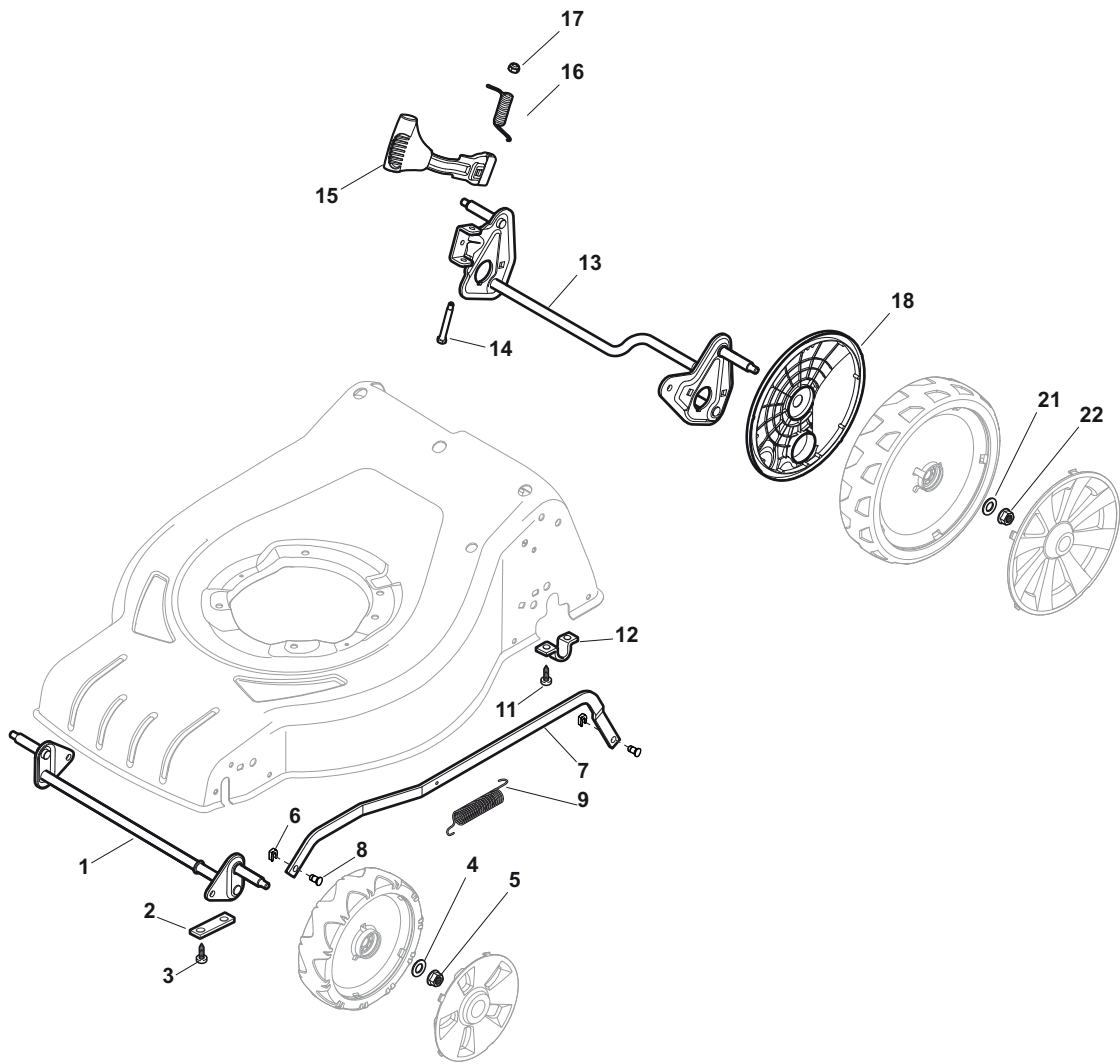

POSITION	PART No.	Q.Ty	DESCRIPTION	NOTES
1	381302821/0	1	Axle, Front Wheels	
2	322545142/0	2	Plate	
3	112728698/0	4	Screw	
4	112521350/0	2	Washer	
5	112155000/0	2	Nut	
6	112436051/0	2	Plate	
7	322869673/0	1	Rod, Height Adjustment	
8	122519820/0	2	Pin	
9	122446193/0	1	Spring	
11	112728698/0	4	Screw	
12	322545152/0	2	Plate	
13	381302817/0	1	Axle, Rear Wheels	
14	122534131/0	1	Pin	
15	381003357/0	1	Lever, Height Adjustment	
16	122446192/0	1	Spring	
17	112154510/0	1	Nut	
18	322600205/0	2	Wheel Protection	
21	112521350/0	2	Washer	
22	112155000/0	2	Nut	

POSITION	PART No.	Q.Ty	DESCRIPTION	NOTES
1	381006739/1	1	Handle, Upper Part	
1	381006745/1	1	Handle, Upper Part with sponge handgrip	
2	122430313/0	1	Guide Spring	
3	112521330/0	1	Washer	
4	112154510/0	1	Nut	
5	118390020/0	1	Fairlead	
6	181003363/1	1	Lever, Engine Brake Black	
7	181030069/1	1	Cable, Thread Engine Brake	
8	112727788/0	1	Screw	
9	112154510/0	1	Nut	
10	181003364/0	1	Lever, Driving Black	
11	381030051/0	1	Cable, Rear Drive	
12	181005511/0	1	Throttle Cable	

POSITION	PART No.	Q.Ty	DESCRIPTION	NOTES
1	112608600/0	4	Seeger	
2	122570120/1	1	Pinion L	
3	122570110/1	1	Pinion R	
4	322042066/0	2	Bush	
5	112521371/0	2	Washer	
6	181003092/0	1	Gear Box	
7	122601904/0	1	Pulley	
8	112645705/0	1	Pin	
9	122033283/0	1	Adjustment Rod	
10	135063800/0	1	Belt	
11	122041957/1	1	Bush	
12	122450063/0	1	Spring	
13	322680009/0	1	Washer	
14	112154510/0	1	Nut	
15	122110230/0	1	Cap	
16	122753000/0	2	Pin	

POSITION	PART No.	Q.Ty	DESCRIPTION	NOTES
1	381007455/1	2	Wheel Ø 180	
2	119216035/0	4	Bearing	
3	322110647/0	2	Hub Cap Yellow	
5	381007467/1	2	Wheel Ø 240	
6	119216035/0	4	Bearing	
7	112728706/0	6	Screw	
9	322110648/0	2	Hub Cap Yellow	