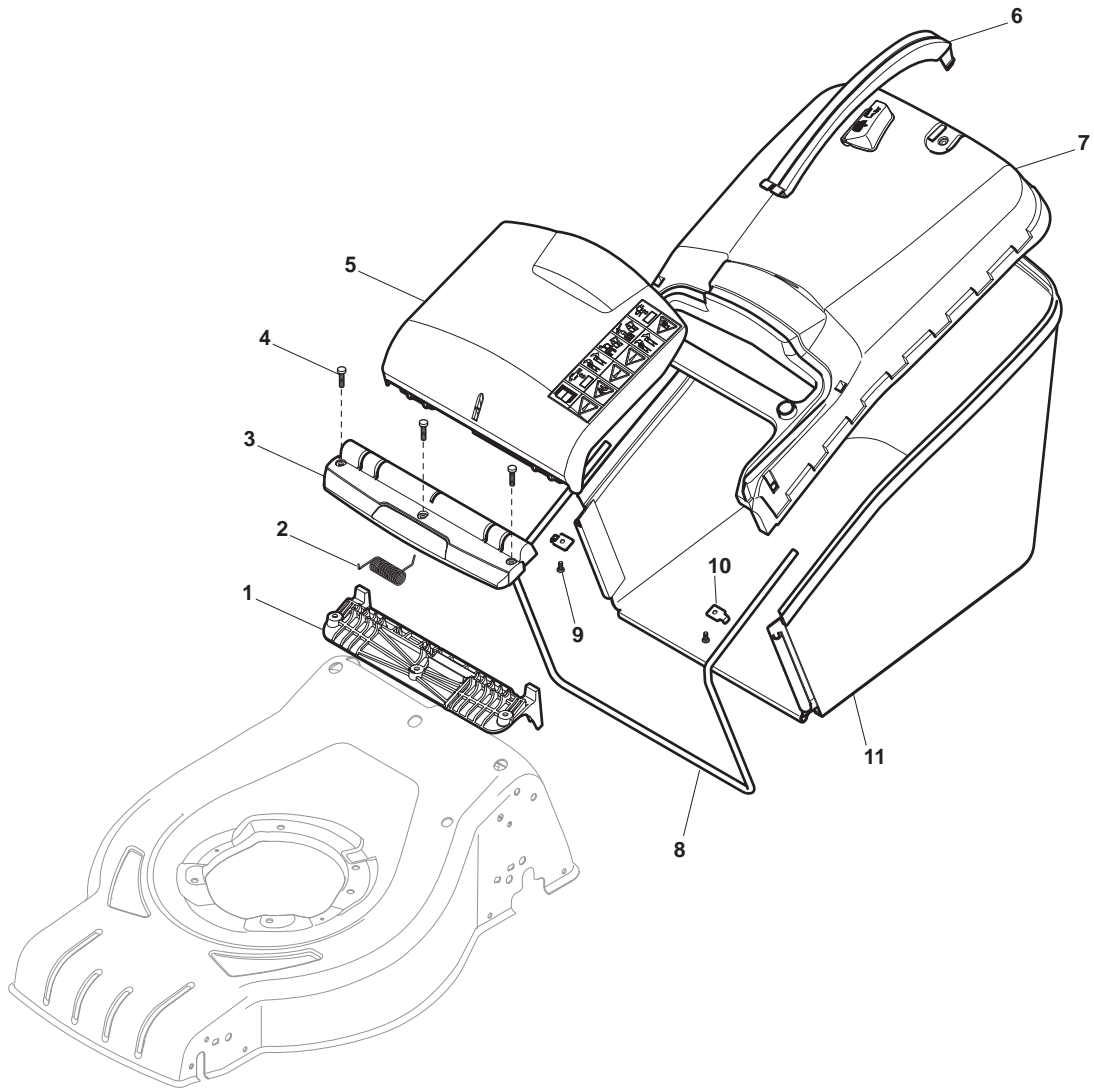

POSITION	PART No.	Q.Ty	DESCRIPTION	NOTES
1	322785331/0	1	Support	
2	122450464/0	1	Spring	
3	322109556/0	1	Cover, Yellow	
4	112728699/0	3	Screw	
5	322600214/1	1	Stone-Guard Yellow	
6	322393646/0	1	Handle, Yellow	
7	381486016/OA	1	Grass-Box, Upper Part Yellow	
8	122608561/0	1	Stiffening Lower	
9	112728692/0	2	Screw	
10	322545159/0	2	Plate	
11	181002318/0	1	Box, Fabric