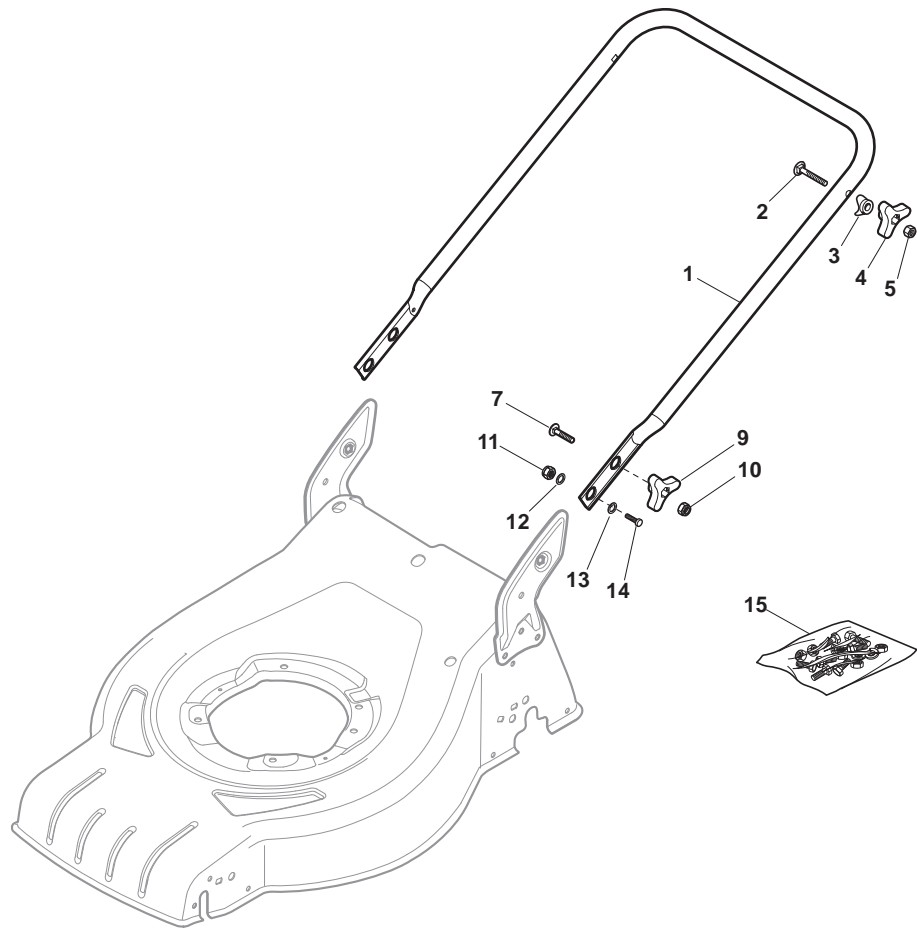

THIS INFORMATION IS NOT INTENDED FOR SALE OR RESALE, AND THIS NOTICE MUST REMAIN ON ALL COPIES.

POSITION	PART No.	Q.Ty	DESCRIPTION	NOTES
1	381004024/0	1	Deck Black	
2	322108301/1	1	Front Conveyor Assy	
3	112728699/0	6	Screw	
4	322108302/0	1	Rear Conveyor Assy	
5	112728699/0	6	Screw	
6	322545213/0	2	Plate	
7	381005139/0	1	Bracket, L	
8	112727801/0	6	Screw	
9	381005137/0	1	Bracket, R	
10	322060242/0	1	Protection, Belt	
11	322140239/0	1	Deflector	
12	112728530/0	2	Screw	

POSITION	PART No.	Q.Ty	DESCRIPTION	NOTES
1	381302821/0	1	Axle, Front Wheels	
2	322545142/0	2	Plate	
3	112728698/0	4	Screw	
4	112521350/0	2	Washer	
5	112155000/0	2	Nut	
6	112436051/0	2	Plate	
7	322869673/0	1	Rod, Height Adjustment	
8	122519820/0	2	Pin	
9	122446193/0	1	Spring	
11	112728698/0	4	Screw	
12	322545152/0	2	Plate	
13	381302817/0	1	Axle, Rear Wheels	
14	122534131/0	1	Pin	
15	381003357/0	1	Lever, Height Adjustment	
16	122446192/0	1	Spring	
17	112154510/0	1	Nut	
18	322600205/0	2	Wheel Protection	
21	112521350/0	2	Washer	
22	112155000/0	2	Nut	

POSITION	PART No.	Q.Ty	DESCRIPTION	NOTES
1	381006737/0	1	Handle, Lower Part	
2	112819110/0	2	Screw	
3	122671651/0	2	Washer	
4	122399900/0	2	Knob, Black	
5	112293200/0	2	Nut	
7	112818900/0	2	Screw	
9	122399900/0	2	Knob, Black	
10	112293200/0	2	Nut	
11	112155000/0	2	Nut	
12	112521350/0	2	Washer	
13	112369500/0	2	Elastic Washer	
14	112760605/0	2	Screw	
15	381008691/0	1	Screws Outfit, Black	

POSITION	PART No.	Q.Ty	DESCRIPTION	NOTES
1	381006739/1	1	Handle, Upper Part	
1	381006745/1	1	Handle, Upper Part with sponge handgrip	
2	122430313/0	1	Guide Spring	
3	112521330/0	1	Washer	
4	112154510/0	1	Nut	
5	118390020/0	1	Fairlead	
6	181003363/1	1	Lever, Engine Brake Black	
7	181030069/1	1	Cable, Thread Engine Brake	
8	112727788/0	1	Screw	
9	112154510/0	1	Nut	
10	181003364/0	1	Lever, Driving Black	
11	381030051/0	1	Cable, Rear Drive	
12	181005511/0	1	Throttle Cable	