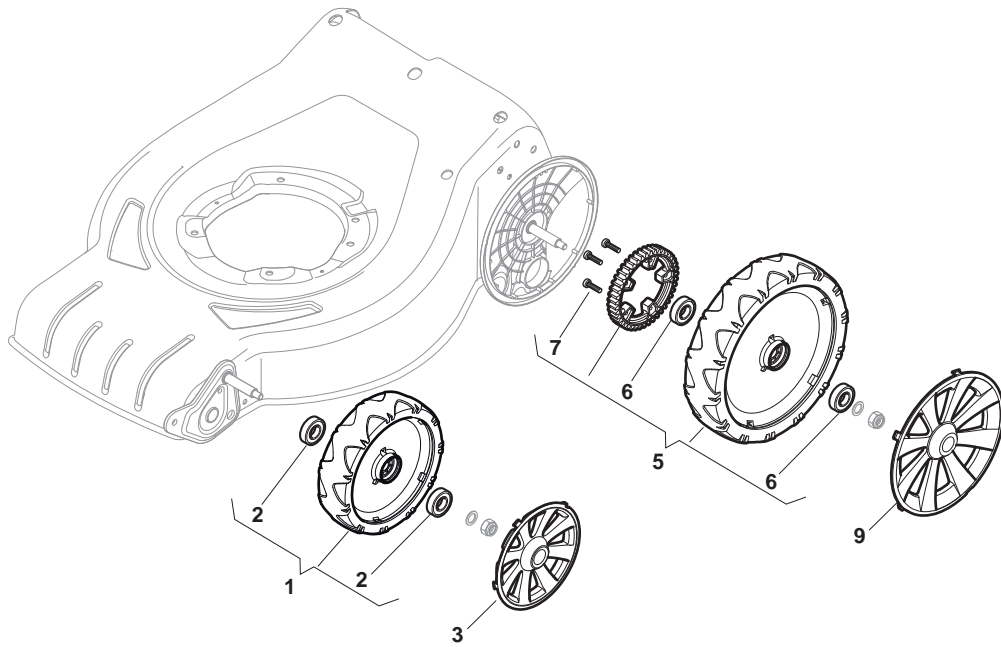

POSITION	PART No.	Q.Ty	DESCRIPTION	NOTES
1	381302821/0	1	Axle, Front Wheels	
2	322545142/0	2	Plate	
3	112728698/0	4	Screw	
4	112521350/0	2	Washer	
5	112155000/0	2	Nut	
6	112436051/0	2	Plate	
7	322869673/0	1	Rod, Height Adjustment	
8	122519820/0	2	Pin	
9	122446193/0	1	Spring	
11	112728698/0	4	Screw	
12	322545152/0	2	Plate	
13	381302817/0	1	Axle, Rear Wheels	
14	122534131/0	1	Pin	
15	381003357/0	1	Lever, Height Adjustment	
16	122446192/0	1	Spring	
17	112154510/0	1	Nut	
18	322600205/0	2	Wheel Protection	
21	112521350/0	2	Washer	
22	112155000/0	2	Nut	

POSITION	PART No.	Q.Ty	DESCRIPTION	NOTES
1	381006737/0	1	Handle, Lower Part	
2	112819110/0	2	Screw	
3	122671651/0	2	Washer	
4	122399900/0	2	Knob, Black	
5	112293200/0	2	Nut	
7	112818900/0	2	Screw	
9	122399900/0	2	Knob, Black	
10	112293200/0	2	Nut	
11	112155000/0	2	Nut	
12	112521350/0	2	Washer	
13	112369500/0	2	Elastic Washer	
14	112760605/0	2	Screw	
15	381008691/0	1	Screws Outfit, Black	

POSITION	PART No.	Q.Ty	DESCRIPTION	NOTES
1	381006739/1	1	Handle, Upper Part	
1	381006745/1	1	Handle, Upper Part with sponge handgrip	
2	122430313/0	1	Guide Spring	
3	112521330/0	1	Washer	
4	112154510/0	1	Nut	
5	118390020/0	1	Fairlead	
6	181003363/1	1	Lever, Engine Brake Black	
7	181030069/1	1	Cable, Thread Engine Brake	
8	112727788/0	1	Screw	
9	112154510/0	1	Nut	
10	181003364/0	1	Lever, Driving Black	
11	381030051/0	1	Cable, Rear Drive	
12	181005511/0	1	Throttle Cable	

POSITION	PART No.	Q.Ty	DESCRIPTION	NOTES
1	112608600/0	4	Seeger	
2	122570120/1	1	Pinion L	
3	122570110/1	1	Pinion R	
4	322042066/0	2	Bush	
5	112521371/0	2	Washer	
6	181003092/0	1	Gear Box	
7	122601904/0	1	Pulley	
8	112645705/0	1	Pin	
9	122033283/0	1	Adjustment Rod	
10	135063800/0	1	Belt	
11	122041957/1	1	Bush	
12	122450063/0	1	Spring	
13	322680009/0	1	Washer	
14	112154510/0	1	Nut	
15	122110230/0	1	Cap	
16	122753000/0	2	Pin	