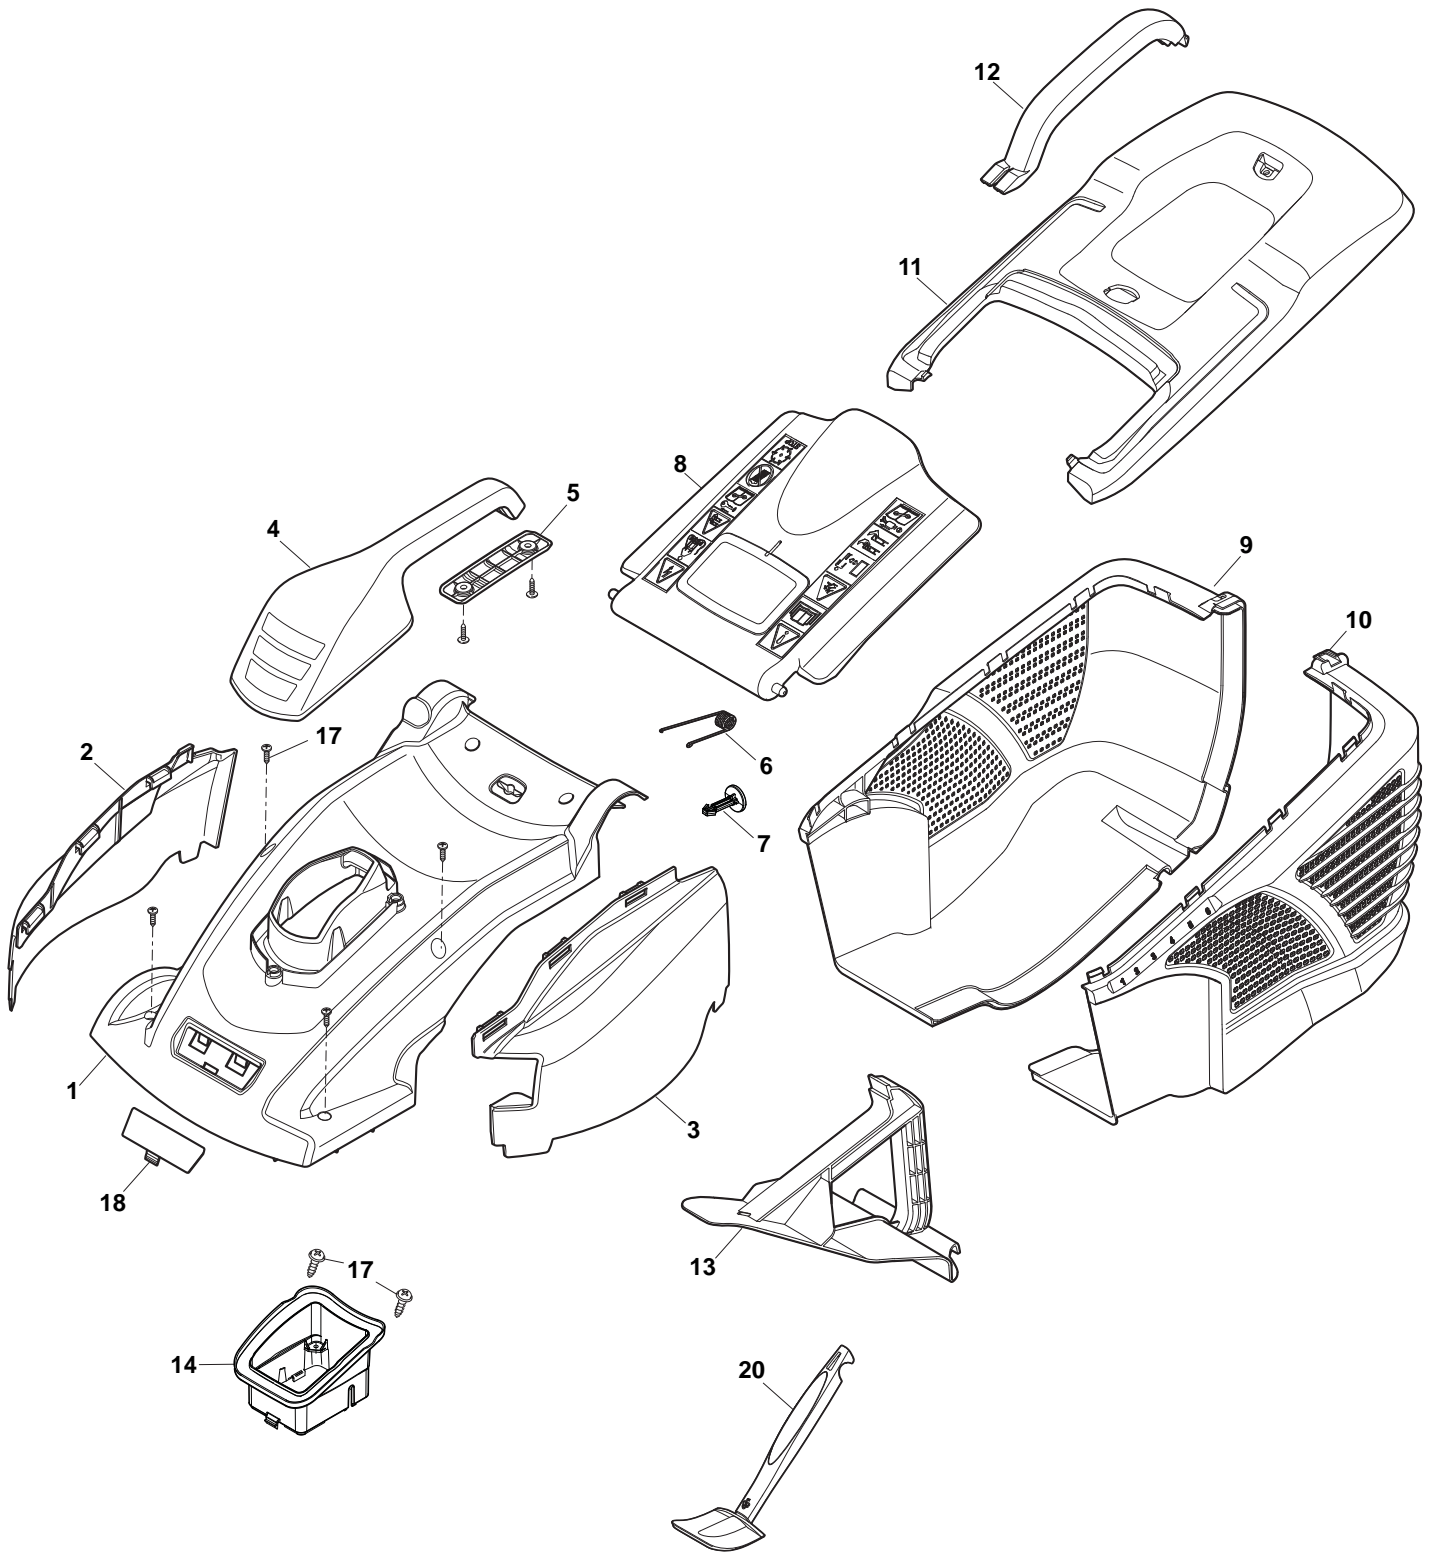

THIS INFORMATION IS NOT INTENDED FOR SALE OR RESALE, AND THIS NOTICE MUST REMAIN ON ALL COPIES.

POSITION	PART No.	Q.Ty	DESCRIPTION	NOTES
1	322066760/0	1	Deck Grey	
2	322785387/0	1	Support, Wheels	
3	322686105/0	2	Wheel Ø 250	
4	322110699/0	2	Hub Cap Yellow	
5	112604903/0	4	Washer	
6	122033425/0	1	Axle, Rear Wheels	
7	322545142/0	2	Plate	
8	112728714/0	8	Screw	
9	322785414/1	1	Lever, Height Adjustment	
10	322524354/0	1	Pin	
11	122446195/0	1	Spring	
12	322869680/0	1	Rod, Height Adjustment	
13	322785415/0	2	Plate	
14	122033424/0	1	Axle, Rear Wheels	
15	322785386/0	1	Support, Wheels	
16	322686104/0	2	Wheel Ø 150	
17	322110700/0	2	Hub Cap Yellow	
18	322785385/0	1	Support, Wheels	

POSITION	PART No.	Q.Ty	DESCRIPTION	NOTES
1	322291034/0	1	Upper Half Handgrip Switch	
2	381600521/0	1	Dead Hand Switch	CE
3	322291035/0	1	Lower Half Handgrip Switch	
4	112728713/0	11	Screw	
5	381007515/0	1	Handle,Left Lower Part	
6	122192000/1	1	Clamp	
7	112523050/0	4	Washer	
8	122524352/0	4	Pin	
9	322319519/0	4	Fixing Lever Handle	
10	122943016/0	2	Screw	
11	322246100/0	2	Handle Joint	
12	122430210/0	2	Spring	
13	322745052/0	2	Right Joint	
14	112728714/0	5	Screw	
15	322745051/0	1	Left Joint	
16	122943017/0	2	Screw	
18	118566112/0	2	Cap	
19	381007513/0	2	Handle, Lower Part	
20	381007514/0	1	Handle, Right Lower Part	
21	112521320/0	1	Washer	

POSITION	PART No.	Q.Ty	DESCRIPTION	NOTES
1	112728699/0	4	Screw	
3	112523020/0	1	Washer	
4	118563696/1	1	Motor	1600W
5	322465602/1	1	Hub Fan	
6	181004154/0	1	Blade	
7	381004352/1	1	Screw	