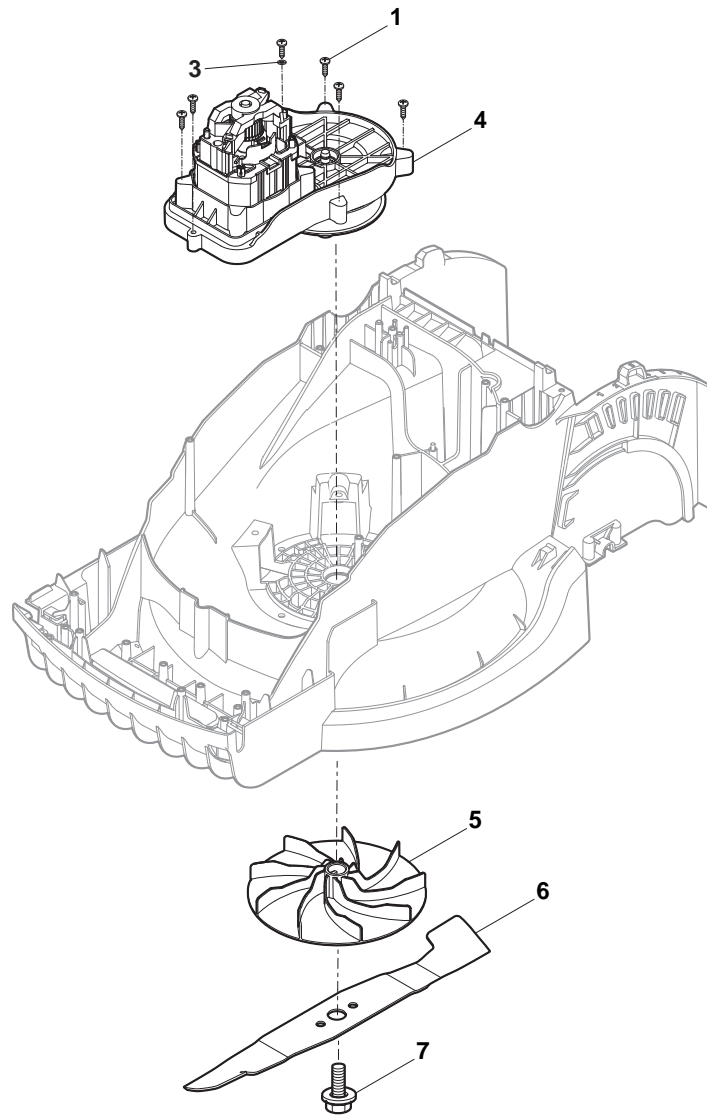

THIS INFORMATION IS NOT INTENDED FOR SALE OR RESALE, AND THIS NOTICE MUST REMAIN ON ALL COPIES.

POSITION	PART No.	Q.Ty	DESCRIPTION	NOTES
1	322066760/0	1	Deck Grey	
2	322785387/0	1	Support, Wheels	
3	322686105/0	2	Wheel Ø 250	
4	322110699/0	2	Hub Cap Yellow	
5	112604903/0	4	Washer	
6	122033425/0	1	Axle, Rear Wheels	
7	322545142/0	2	Plate	
8	112728714/0	8	Screw	
9	322785414/1	1	Lever, Height Adjustment	
10	322524354/0	1	Pin	
11	122446195/0	1	Spring	
12	322869680/0	1	Rod, Height Adjustment	
13	322785415/0	2	Plate	
14	122033424/0	1	Axle, Rear Wheels	
15	322785386/0	1	Support, Wheels	
16	322686104/0	2	Wheel Ø 150	
17	322110700/0	2	Hub Cap Yellow	
18	322785385/0	1	Support, Wheels	

POSITION	PART No.	Q.Ty	DESCRIPTION	NOTES
1	322055175/0	1	Deck Yellow	
2	322109865/0	1	Side Cover, Black	
3	322109866/0	1	Cover Height Adjusting, Black	
4	322393665/0	1	Cover, Black	
5	322393659/0	1	Handle, Lower Part	
6	122450470/0	1	Spring	
7	322524356/0	1	Pin	
8	322600254/0	1	Stone-Guard, Black	
9	322486324/0	1	Grass-Box, R Lower Black	
10	322486325/0	1	Grass-Box, L Lower Black	
11	322486323/0	1	Grass-Box, Upper	
12	322393666/0	1	Handle, Black	
13	322140242/0	1	Mulching Plug	
14	322393672/0	1	Engine Protection	
17	112728714/0	12	Screw	
18	322055168/0	1	Frontal Plate	
20	113300215/0	1	Scraper	

POSITION	PART No.	Q.Ty	DESCRIPTION	NOTES
1	322291034/0	1	Upper Half Handgrip Switch	
2	381600521/0	1	Dead Hand Switch	CE
3	322291035/0	1	Lower Half Handgrip Switch	
4	112728713/0	11	Screw	
5	381007515/0	1	Handle,Left Lower Part	
6	122192000/1	1	Clamp	
7	112523050/0	4	Washer	
8	122524352/0	4	Pin	
9	322319519/0	4	Fixing Lever Handle	
10	122943016/0	2	Screw	
11	322246100/0	2	Handle Joint	
12	122430210/0	2	Spring	
13	322745052/0	2	Right Joint	
14	112728714/0	5	Screw	
15	322745051/0	1	Left Joint	
16	122943017/0	2	Screw	
18	118566112/0	2	Cap	
19	381007513/0	2	Handle, Lower Part	
20	381007514/0	1	Handle, Right Lower Part	
21	112521320/0	1	Washer	