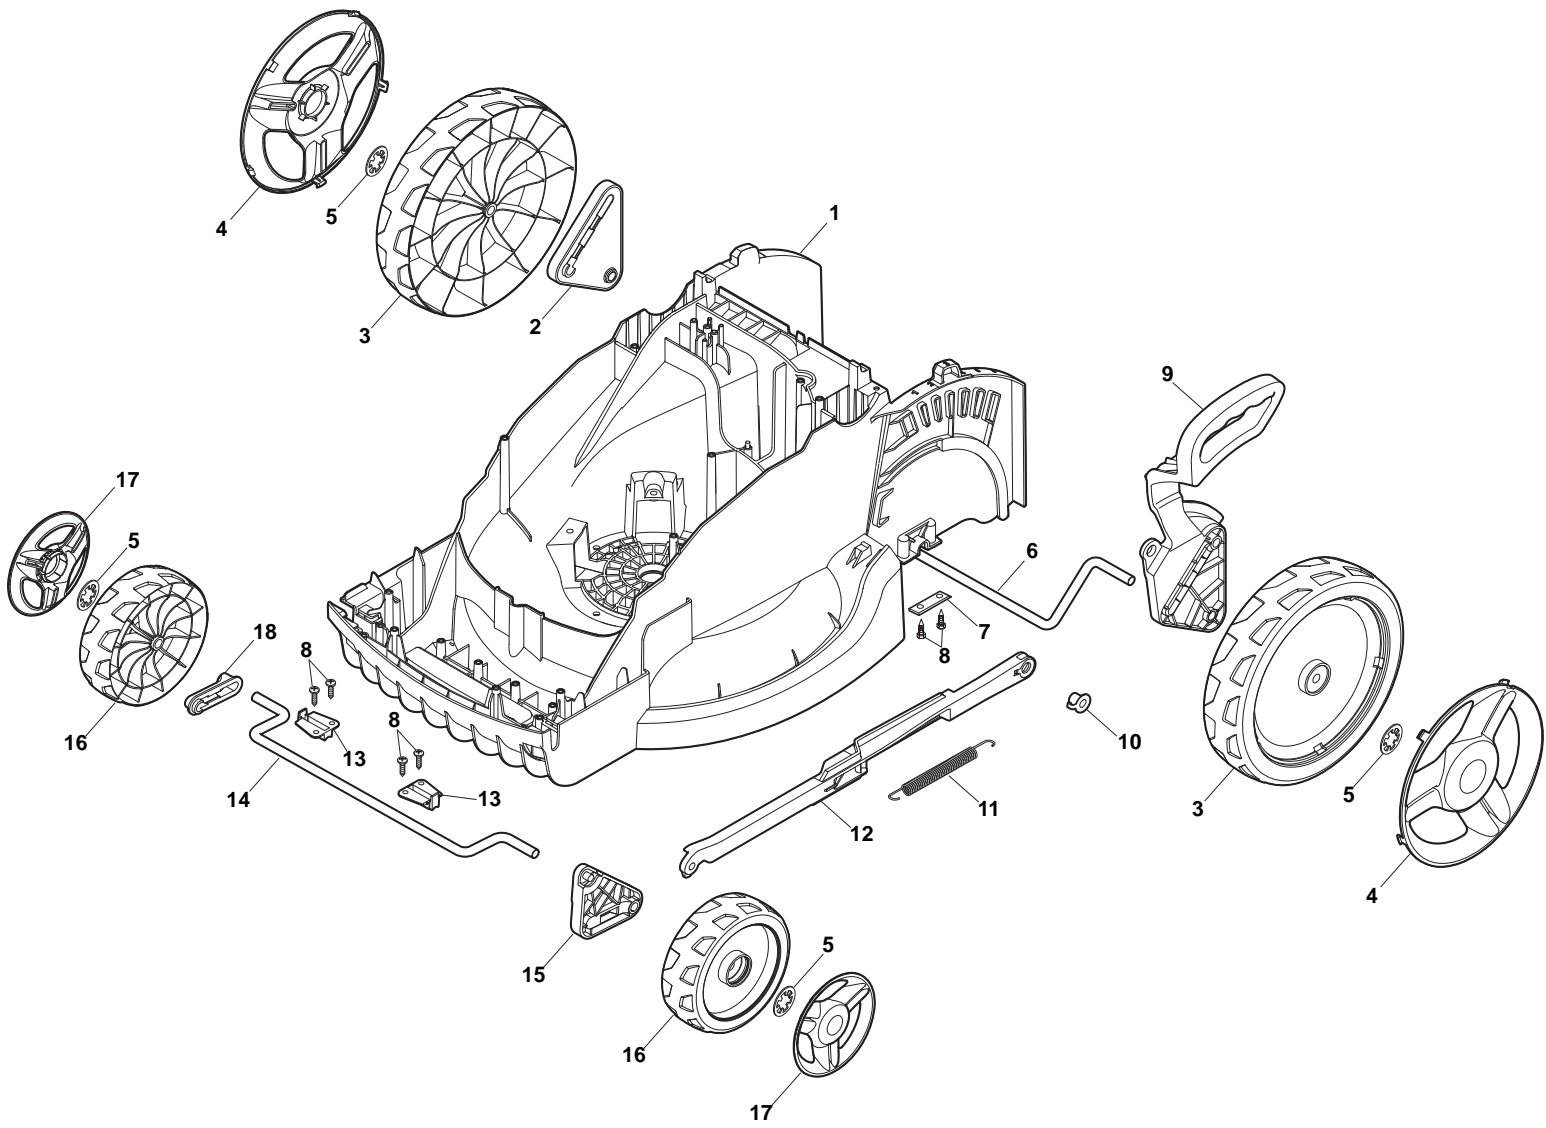

Genuine Spare Parts

www.stiga.com

COMBI 40 E

- Use GLOBAL GARDEN PRODUCT Genuine Spare Parts specified in the parts list for repair and/or replacement.
- The contents described in the parts list may change due to improvement.
- The drawings of the spare parts are only indicative and might not represent the part in question exactly.
- The indications "right" - "left" - "front" - "rear" refer to the position of the operator when using the machine.
- When placing orders of parts for repair and/or replacement, make sure that the illustrated parts list is the one applying to the machine's year of manufacture, as shown on the identification plate attached to the machine.

THIS INFORMATION IS NOT INTENDED FOR SALE OR RESALE, AND THIS NOTICE MUST REMAIN ON ALL COPIES.

POSITION	PART No.	Q.Ty	DESCRIPTION	NOTES
1	322066760/0	1	Deck Grey	
2	322785387/0	1	Support, Wheels	
3	322686105/0	2	Wheel Ø 250	
4	322110699/0	2	Hub Cap Yellow	
5	112604903/0	4	Washer	
6	122033425/0	1	Axle, Rear Wheels	
7	322545142/0	2	Plate	
8	112728714/0	8	Screw	
9	322785414/1	1	Lever, Height Adjustment	
10	322524354/0	1	Pin	
11	122446195/0	1	Spring	
12	322869680/0	1	Rod, Height Adjustment	
13	322785415/0	2	Plate	
14	122033424/0	1	Axle, Rear Wheels	
15	322785386/0	1	Support, Wheels	
16	322686104/0	2	Wheel Ø 150	
17	322110700/0	2	Hub Cap Yellow	
18	322785385/0	1	Support, Wheels	

POSITION	PART No.	Q.Ty	DESCRIPTION	NOTES
1	112728699/0	4	Screw	
3	112523020/0	1	Washer	
4	118563696/1	1	Motor	1600W
5	322465602/1	1	Hub Fan	
6	181004154/0	1	Blade	
7	381004352/1	1	Screw	