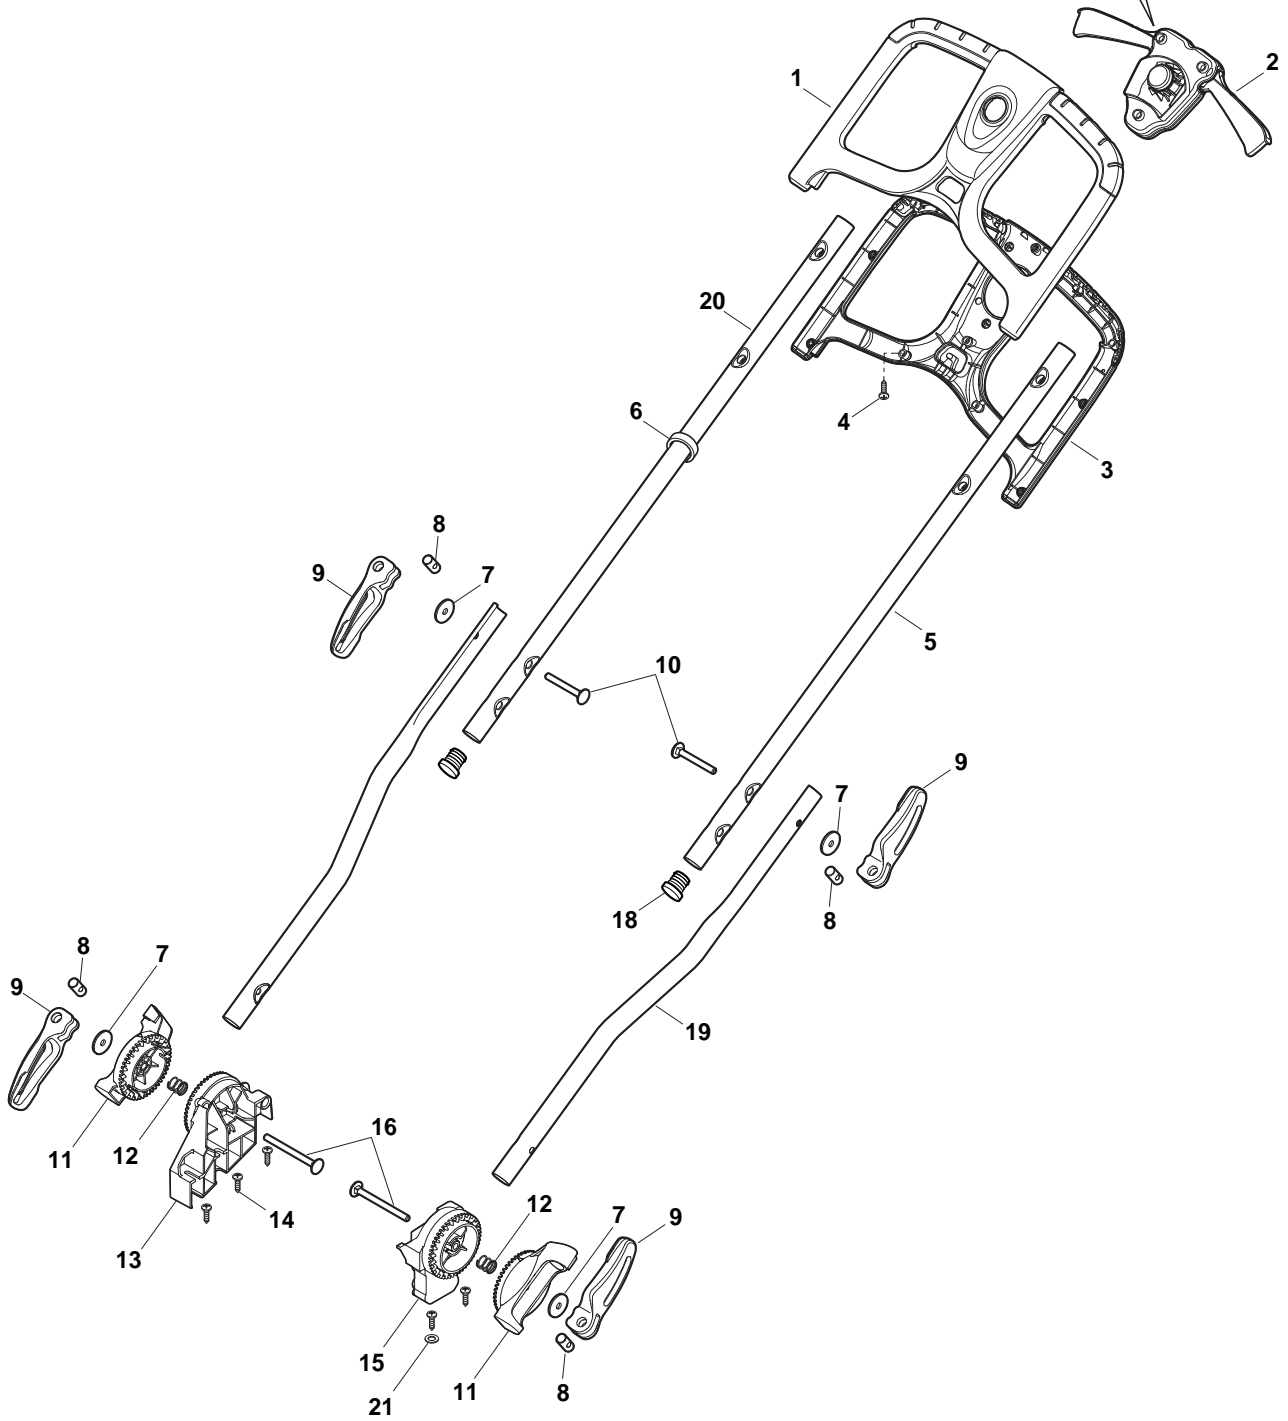

THIS INFORMATION IS NOT INTENDED FOR SALE OR RESALE, AND THIS NOTICE MUST REMAIN ON ALL COPIES.

POSITION	PART No.	Q.Ty	DESCRIPTION	NOTES
1	322066760/0	1	Deck Grey	
2	322785387/0	1	Support, Wheels	
3	322686105/0	2	Wheel Ø 250	
4	322110699/0	2	Hub Cap Yellow	
5	112604903/0	4	Washer	
6	122033425/0	1	Axle, Rear Wheels	
7	322545142/0	2	Plate	
8	112728714/0	8	Screw	
9	322785414/1	1	Lever, Height Adjustment	
10	322524354/0	1	Pin	
11	122446195/0	1	Spring	
12	322869680/0	1	Rod, Height Adjustment	
13	322785415/0	2	Plate	
14	122033424/0	1	Axle, Rear Wheels	
15	322785386/0	1	Support, Wheels	
16	322686104/0	2	Wheel Ø 150	
17	322110700/0	2	Hub Cap Yellow	
18	322785385/0	1	Support, Wheels	

POSITION	PART No.	Q.Ty	DESCRIPTION	NOTES
1	322291034/0	1	Upper Half Handgrip Switch	
2	381600521/0	1	Dead Hand Switch	CE
3	322291035/0	1	Lower Half Handgrip Switch	
4	112728713/0	11	Screw	
5	381007515/0	1	Handle,Left Lower Part	
6	122192000/1	1	Clamp	
7	112523050/0	4	Washer	
8	122524352/0	4	Pin	
9	322319519/0	4	Fixing Lever Handle	
10	122943016/0	2	Screw	
11	322246100/0	2	Handle Joint	
12	122430210/0	2	Spring	
13	322745052/0	2	Right Joint	
14	112728714/0	5	Screw	
15	322745051/0	1	Left Joint	
16	122943017/0	2	Screw	
18	118566112/0	2	Cap	
19	381007513/0	2	Handle, Lower Part	
20	381007514/0	1	Handle, Right Lower Part	
21	112521320/0	1	Washer	

POSITION	PART No.	Q.Ty	DESCRIPTION	NOTES
1	112728699/0	4	Screw	
3	112523020/0	1	Washer	
4	118563696/1	1	Motor	1600W
5	322465602/1	1	Hub Fan	
6	181004154/0	1	Blade	
7	381004352/1	1	Screw	