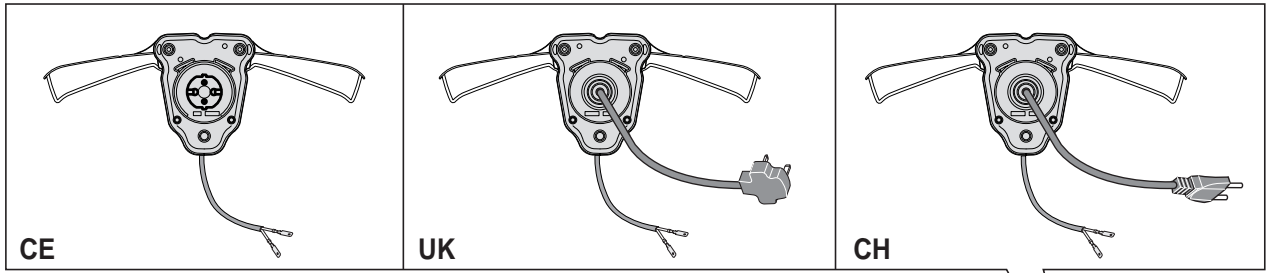

THIS INFORMATION IS NOT INTENDED FOR SALE OR RESALE, AND THIS NOTICE MUST REMAIN ON ALL COPIES.

POSITION	PART No.	Q.Ty	DESCRIPTION	NOTES
1	322066760/0	1	Deck Grey	
2	322785387/0	1	Support, Wheels	
3	322686105/0	2	Wheel Ø 250	
4	322110699/0	2	Hub Cap Yellow	
5	112604903/0	4	Washer	
6	122033425/0	1	Axle, Rear Wheels	
7	322545142/0	2	Plate	
8	112728714/0	8	Screw	
9	322785414/1	1	Lever, Height Adjustment	
10	322524354/0	1	Pin	
11	122446195/0	1	Spring	
12	322869680/0	1	Rod, Height Adjustment	
13	322785415/0	2	Plate	
14	122033424/0	1	Axle, Rear Wheels	
15	322785386/0	1	Support, Wheels	
16	322686104/0	2	Wheel Ø 150	
17	322110700/0	2	Hub Cap Yellow	
18	322785385/0	1	Support, Wheels	

POSITION	PART No.	Q.Ty	DESCRIPTION	NOTES
1	322055175/0	1	Deck Yellow	
2	322109865/0	1	Side Cover, Black	
3	322109866/0	1	Cover Height Adjusting, Black	
4	322393665/0	1	Cover, Black	
5	322393659/0	1	Handle, Lower Part	
6	122450470/0	1	Spring	
7	322524356/0	1	Pin	
8	322600254/0	1	Stone-Guard, Black	
9	322486324/0	1	Grass-Box, R Lower Black	
10	322486325/0	1	Grass-Box, L Lower Black	
11	322486323/0	1	Grass-Box, Upper	
12	322393666/0	1	Handle, Black	
13	322140242/0	1	Mulching Plug	
14	322393672/0	1	Engine Protection	
17	112728714/0	12	Screw	
18	322055168/0	1	Frontal Plate	
20	113300215/0	1	Scraper	

POSITION	PART No.	Q.Ty	DESCRIPTION	NOTES
1	322291034/0	1	Upper Half Handgrip Switch	
2	381600521/0	1	Dead Hand Switch	CE
3	322291035/0	1	Lower Half Handgrip Switch	
4	112728713/0	11	Screw	
5	381007515/0	1	Handle,Left Lower Part	
6	122192000/1	1	Clamp	
7	112523050/0	4	Washer	
8	122524352/0	4	Pin	
9	322319519/0	4	Fixing Lever Handle	
10	122943016/0	2	Screw	
11	322246100/0	2	Handle Joint	
12	122430210/0	2	Spring	
13	322745052/0	2	Right Joint	
14	112728714/0	5	Screw	
15	322745051/0	1	Left Joint	
16	122943017/0	2	Screw	
18	118566112/0	2	Cap	
19	381007513/0	2	Handle, Lower Part	
20	381007514/0	1	Handle, Right Lower Part	
21	112521320/0	1	Washer	