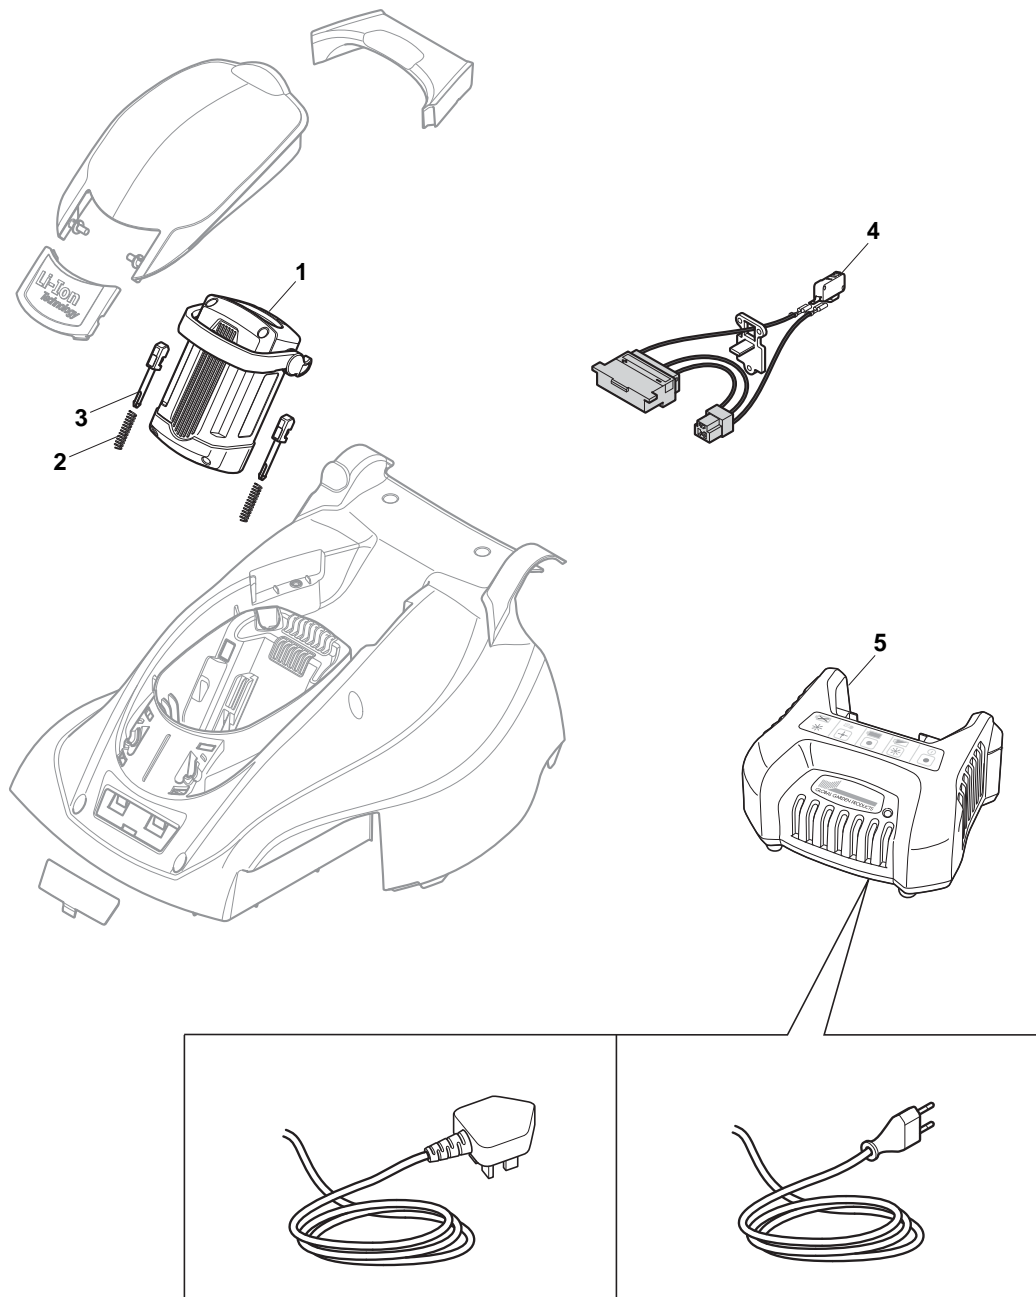

THIS INFORMATION IS NOT INTENDED FOR SALE OR RESALE, AND THIS NOTICE MUST REMAIN ON ALL COPIES.

POSITION	PART No.	Q.Ty	DESCRIPTION	NOTES
1	322066760/0	1	Deck Grey	
2	322785387/0	1	Support, Wheels	
3	322686105/0	2	Wheel Ø 250	
4	322110699/0	2	Hub Cap Yellow	
5	112604903/0	4	Washer	
6	122033425/0	1	Axle, Rear Wheels	
7	322545142/0	2	Plate	
8	112728714/0	8	Screw	
9	322785414/1	1	Lever, Height Adjustment	
10	322524354/0	1	Pin	
11	122446195/0	1	Spring	
12	322869680/0	1	Rod, Height Adjustment	
13	322785415/0	2	Plate	
14	122033424/0	1	Axle, Rear Wheels	
15	322785386/0	1	Support, Wheels	
16	322686104/0	2	Wheel Ø 150	
17	322110700/0	2	Hub Cap Yellow	
18	322785385/0	1	Support, Wheels	

POSITION	PART No.	Q.Ty	DESCRIPTION	NOTES
1	322055168/0	1	Frontal Plate	
2	322055179/0	1	Deck Yellow	
3	322109865/0	1	Side Cover, Black	
4	322109866/0	1	Cover Height Adjusting, Black	
5	112728714/0	10	Screw	
6	122450470/0	1	Spring	
7	322524356/0	1	Pin	
8	322600254/0	1	Stone-Guard, Black	
9	322486324/0	1	Grass-Box, R Lower Black	
10	322486325/0	1	Grass-Box, L Lower Black	
11	322486323/0	1	Grass-Box, Upper	
12	322393666/0	1	Handle, Black	
13	322393660/0	1	Handle	
17	322076570/0	1	Battery Safety Key	
18	322140242/0	1	Mulching Plug	
19	322545222/0	1	Plate	
20	322055165/0	1	Cover	
21	122450473/0	1	Spring	
22	113300215/0	1	Scraper	

POSITION	PART No.	Q.Ty	DESCRIPTION	NOTES
1	322291034/0	1	Upper Half Handgrip Switch	
2	381600524/0	1	Dead Hand Switch	
3	322291035/0	1	Lower Half Handgrip Switch	
4	112728713/0	11	Screw	
5	381007515/0	1	Handle,Left Lower Part	
6	122192000/1	1	Clamp	
7	112523050/0	4	Washer	
8	122524352/0	4	Pin	
9	322319519/0	4	Fixing Lever Handle	
10	122943016/0	2	Screw	
11	322246100/0	2	Handle Joint	
12	122430210/0	2	Spring	
13	322745052/0	2	Right Joint	
14	112728714/0	5	Screw	
15	322745051/0	1	Left Joint	
16	122943017/0	2	Screw	
18	118566112/0	2	Cap	
19	381007513/0	2	Handle, Lower Part	
20	381007514/0	1	Handle, Right Lower Part	
21	112521320/0	1	Washer	