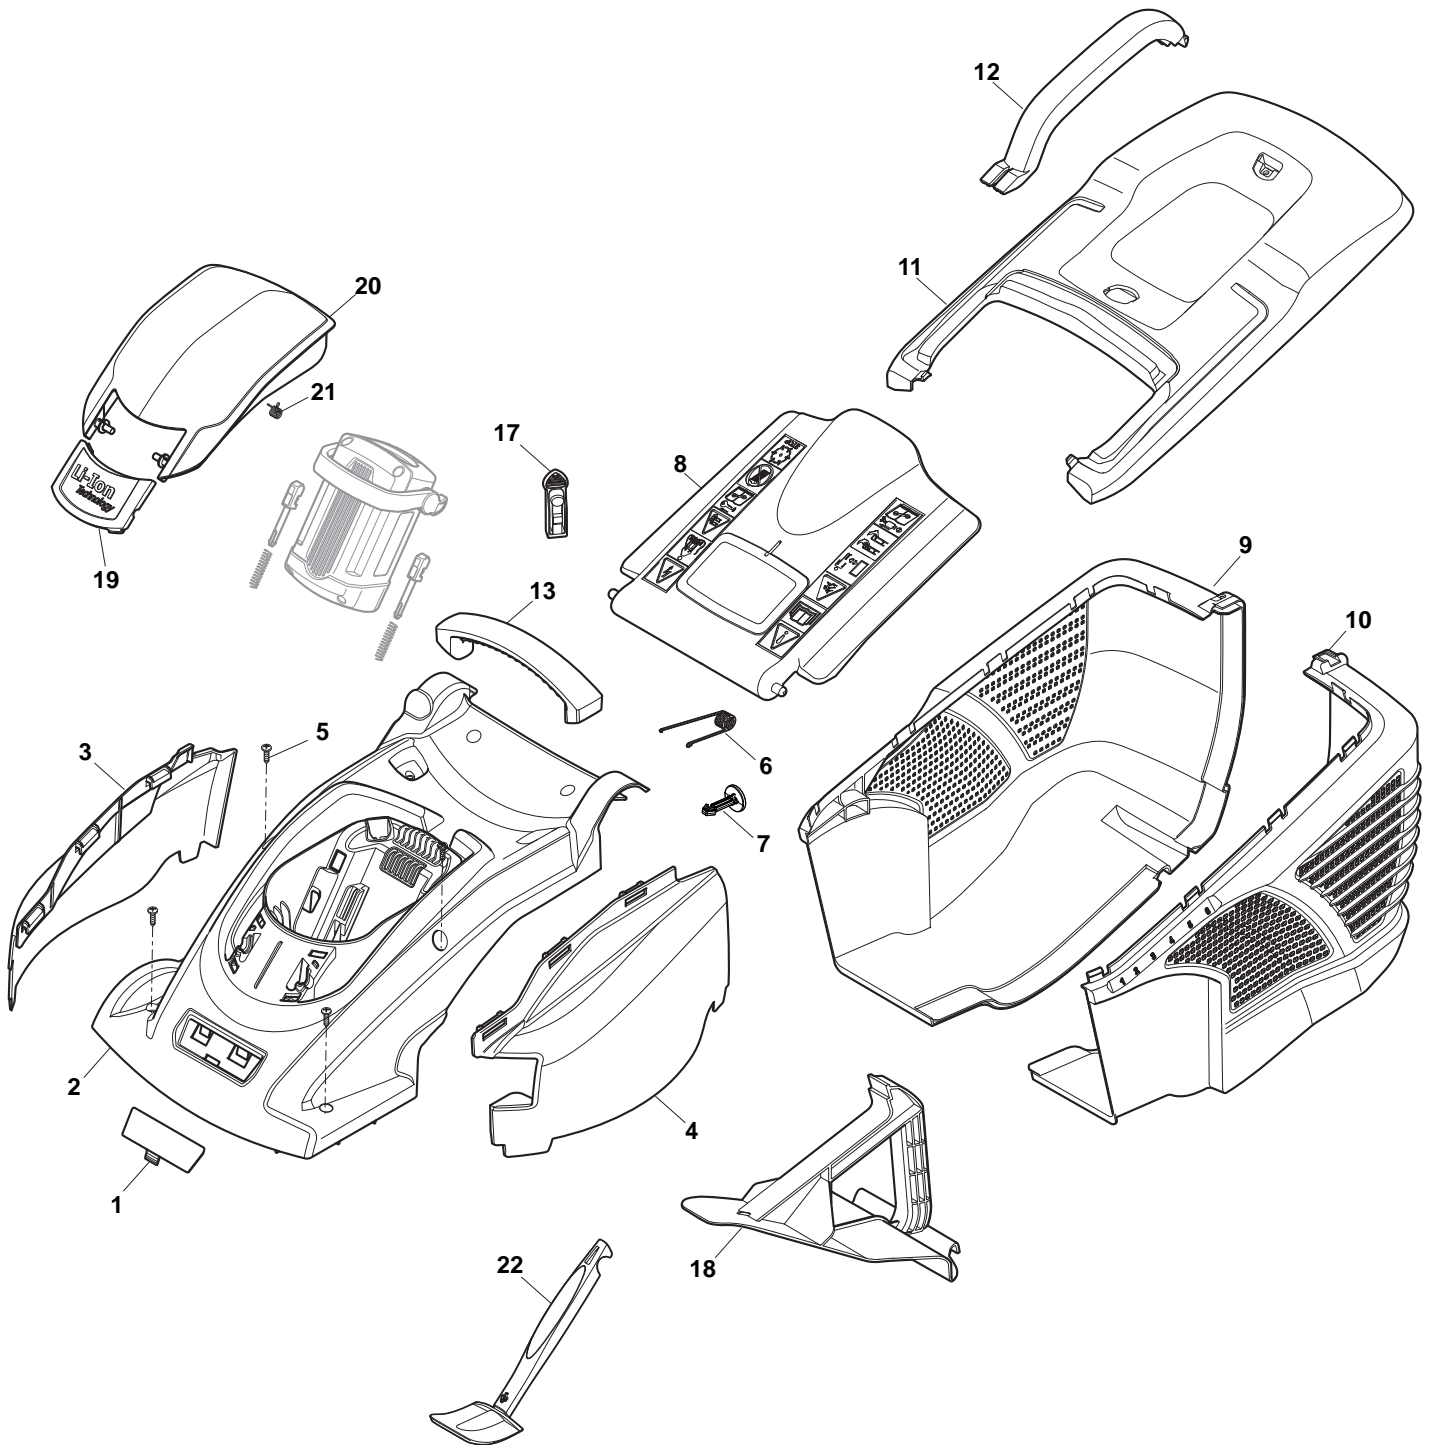

THIS INFORMATION IS NOT INTENDED FOR SALE OR RESALE, AND THIS NOTICE MUST REMAIN ON ALL COPIES.

POSITION	PART No.	Q.Ty	DESCRIPTION	NOTES
1	322066760/0	1	Deck Grey	
2	322785387/0	1	Support, Wheels	
3	322686105/0	2	Wheel Ø 250	
4	322110699/0	2	Hub Cap Yellow	
5	112604903/0	4	Washer	
6	122033425/0	1	Axle, Rear Wheels	
7	322545142/0	2	Plate	
8	112728714/0	8	Screw	
9	322785414/1	1	Lever, Height Adjustment	
10	322524354/0	1	Pin	
11	122446195/0	1	Spring	
12	322869680/0	1	Rod, Height Adjustment	
13	322785415/0	2	Plate	
14	122033424/0	1	Axle, Rear Wheels	
15	322785386/0	1	Support, Wheels	
16	322686104/0	2	Wheel Ø 150	
17	322110700/0	2	Hub Cap Yellow	
18	322785385/0	1	Support, Wheels	

POSITION	PART No.	Q.Ty	DESCRIPTION	NOTES
1	322055168/0	1	Frontal Plate	
2	322055179/0	1	Deck Yellow	
3	322109865/0	1	Side Cover, Black	
4	322109866/0	1	Cover Height Adjusting, Black	
5	112728714/0	10	Screw	
6	122450470/0	1	Spring	
7	322524356/0	1	Pin	
8	322600254/0	1	Stone-Guard, Black	
9	322486324/0	1	Grass-Box, R Lower Black	
10	322486325/0	1	Grass-Box, L Lower Black	
11	322486323/0	1	Grass-Box, Upper	
12	322393666/0	1	Handle, Black	
13	322393660/0	1	Handle	
17	322076570/0	1	Battery Safety Key	
18	322140242/0	1	Mulching Plug	
19	322545222/0	1	Plate	
20	322055165/0	1	Cover	
21	122450473/0	1	Spring	
22	113300215/0	1	Scraper	

POSITION	PART No.	Q.Ty	DESCRIPTION	NOTES
1	322291034/0	1	Upper Half Handgrip Switch	
2	381600524/0	1	Dead Hand Switch	
3	322291035/0	1	Lower Half Handgrip Switch	
4	112728713/0	11	Screw	
5	381007515/0	1	Handle,Left Lower Part	
6	122192000/1	1	Clamp	
7	112523050/0	4	Washer	
8	122524352/0	4	Pin	
9	322319519/0	4	Fixing Lever Handle	
10	122943016/0	2	Screw	
11	322246100/0	2	Handle Joint	
12	122430210/0	2	Spring	
13	322745052/0	2	Right Joint	
14	112728714/0	5	Screw	
15	322745051/0	1	Left Joint	
16	122943017/0	2	Screw	
18	118566112/0	2	Cap	
19	381007513/0	2	Handle, Lower Part	
20	381007514/0	1	Handle, Right Lower Part	
21	112521320/0	1	Washer	