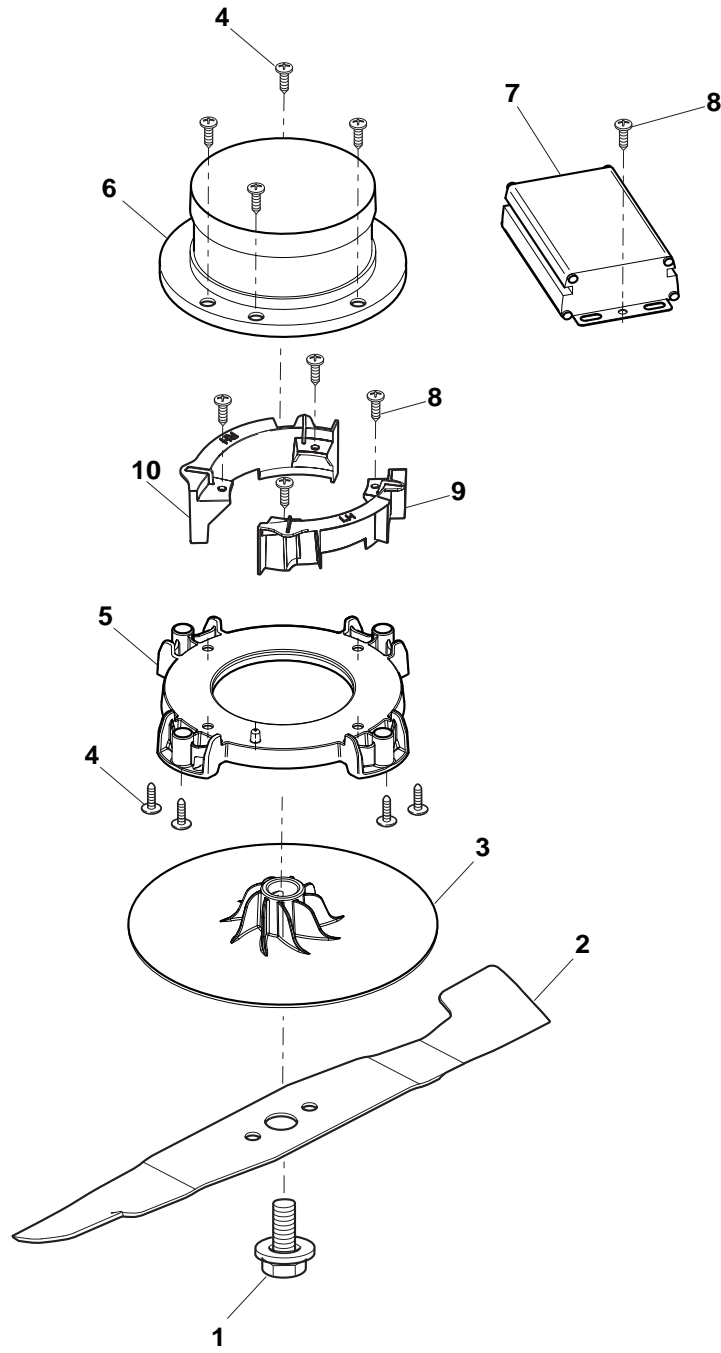

POSITION	PART No.	Q.Ty	DESCRIPTION	NOTES
1	381004352/1	1	Screw	
2	181004156/0	1	Blade	
3	322465644/1	1	Hub	
4	112728699/0	8	Screw	
5	322207227/0	1	Fairlead	
6	118563513/0	1	Engine Battey	
7	118206001/0	1	Controller	
8	112728714/0	1	Screw	
9	322393686/0	1	Flangia Motore Batteria Sx	
10	322393685/0	1	Flangia Motore Batteria Dx