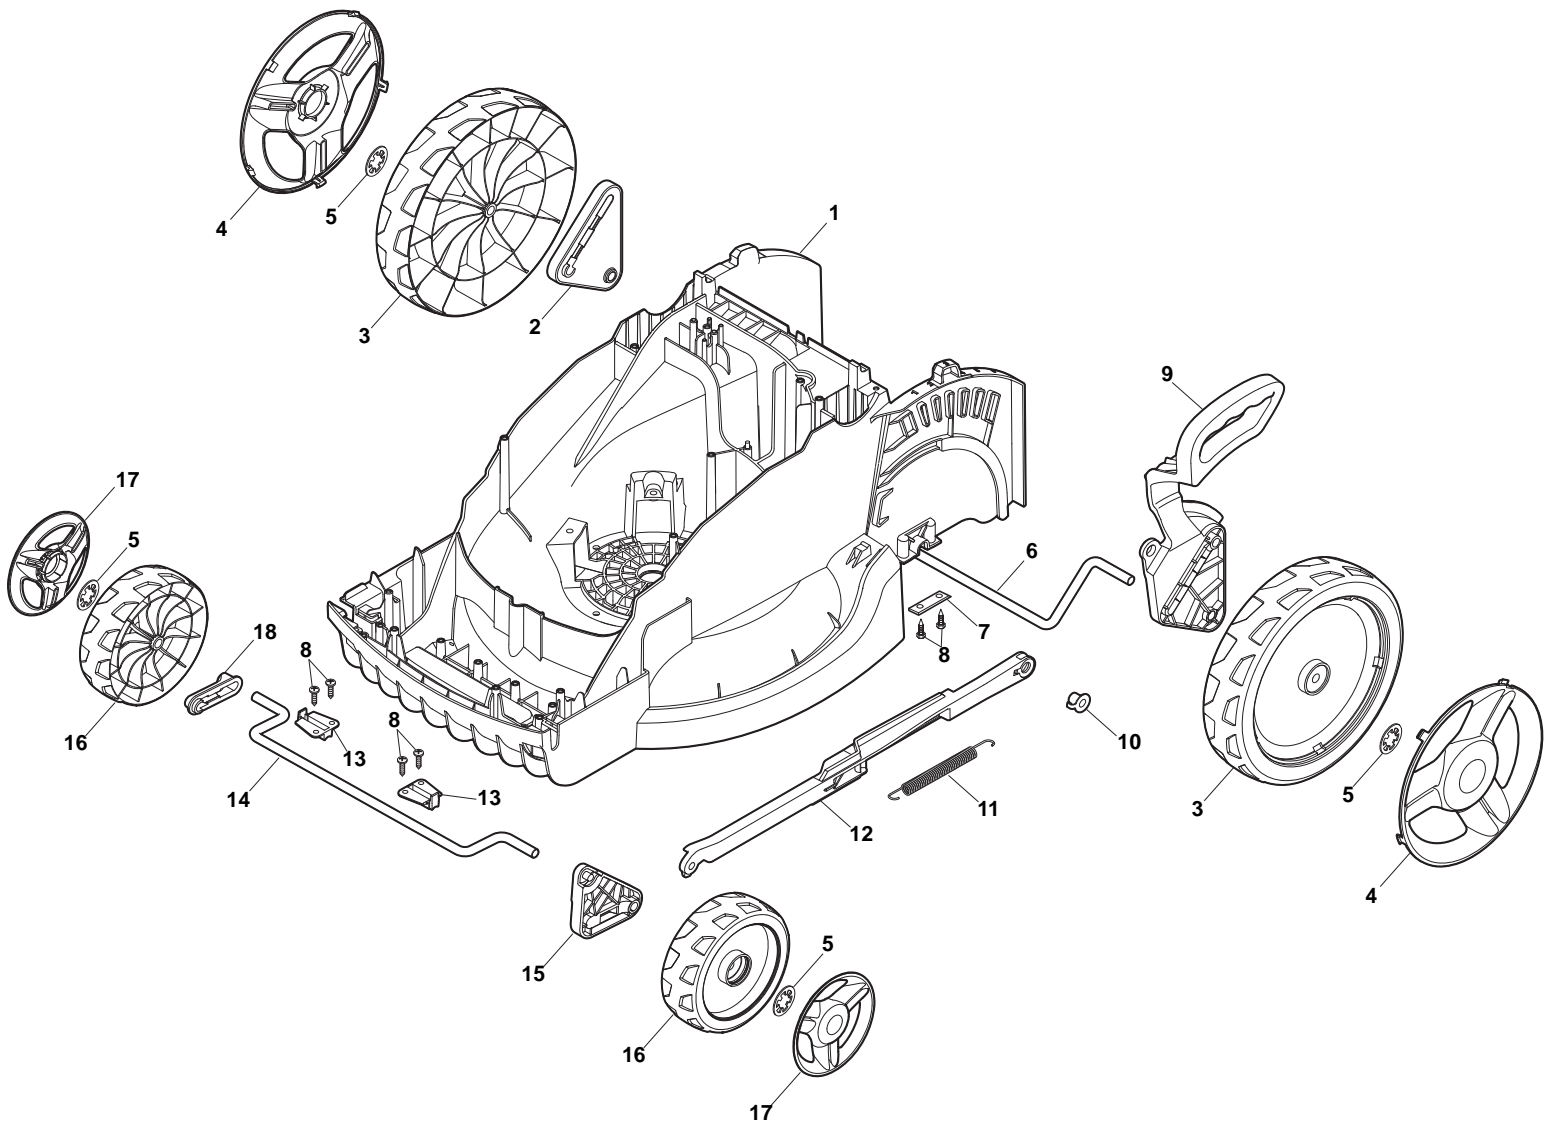

Genuine Spare Parts

www.stiga.com

COMBI 40 AE Plus

- Use GLOBAL GARDEN PRODUCT Genuine Spare Parts specified in the parts list for repair and/or replacement.
- The contents described in the parts list may change due to improvement.
- The drawings of the spare parts are only indicative and might not represent the part in question exactly.
- The indications "right" - "left" - "front" - "rear" refer to the position of the operator when using the machine.
- When placing orders of parts for repair and/or replacement, make sure that the illustrated parts list is the one applying to the machine's year of manufacture, as shown on the identification plate attached to the machine.

THIS INFORMATION IS NOT INTENDED FOR SALE OR RESALE, AND THIS NOTICE MUST REMAIN ON ALL COPIES.

POSITION	PART No.	Q.Ty	DESCRIPTION	NOTES
1	322066760/0	1	Deck Grey	
2	322785387/0	1	Support, Wheels	
3	322686105/0	2	Wheel Ø 250	
4	322110699/0	2	Hub Cap Yellow	
5	112604903/0	4	Washer	
6	122033425/0	1	Axle, Rear Wheels	
7	322545142/0	2	Plate	
8	112728714/0	8	Screw	
9	322785414/1	1	Lever, Height Adjustment	
10	322524354/0	1	Pin	
11	122446195/0	1	Spring	
12	322869680/0	1	Rod, Height Adjustment	
13	322785415/0	2	Plate	
14	122033424/0	1	Axle, Rear Wheels	
15	322785386/0	1	Support, Wheels	
16	322686104/0	2	Wheel Ø 150	
17	322110700/0	2	Hub Cap Yellow	
18	322785385/0	1	Support, Wheels	