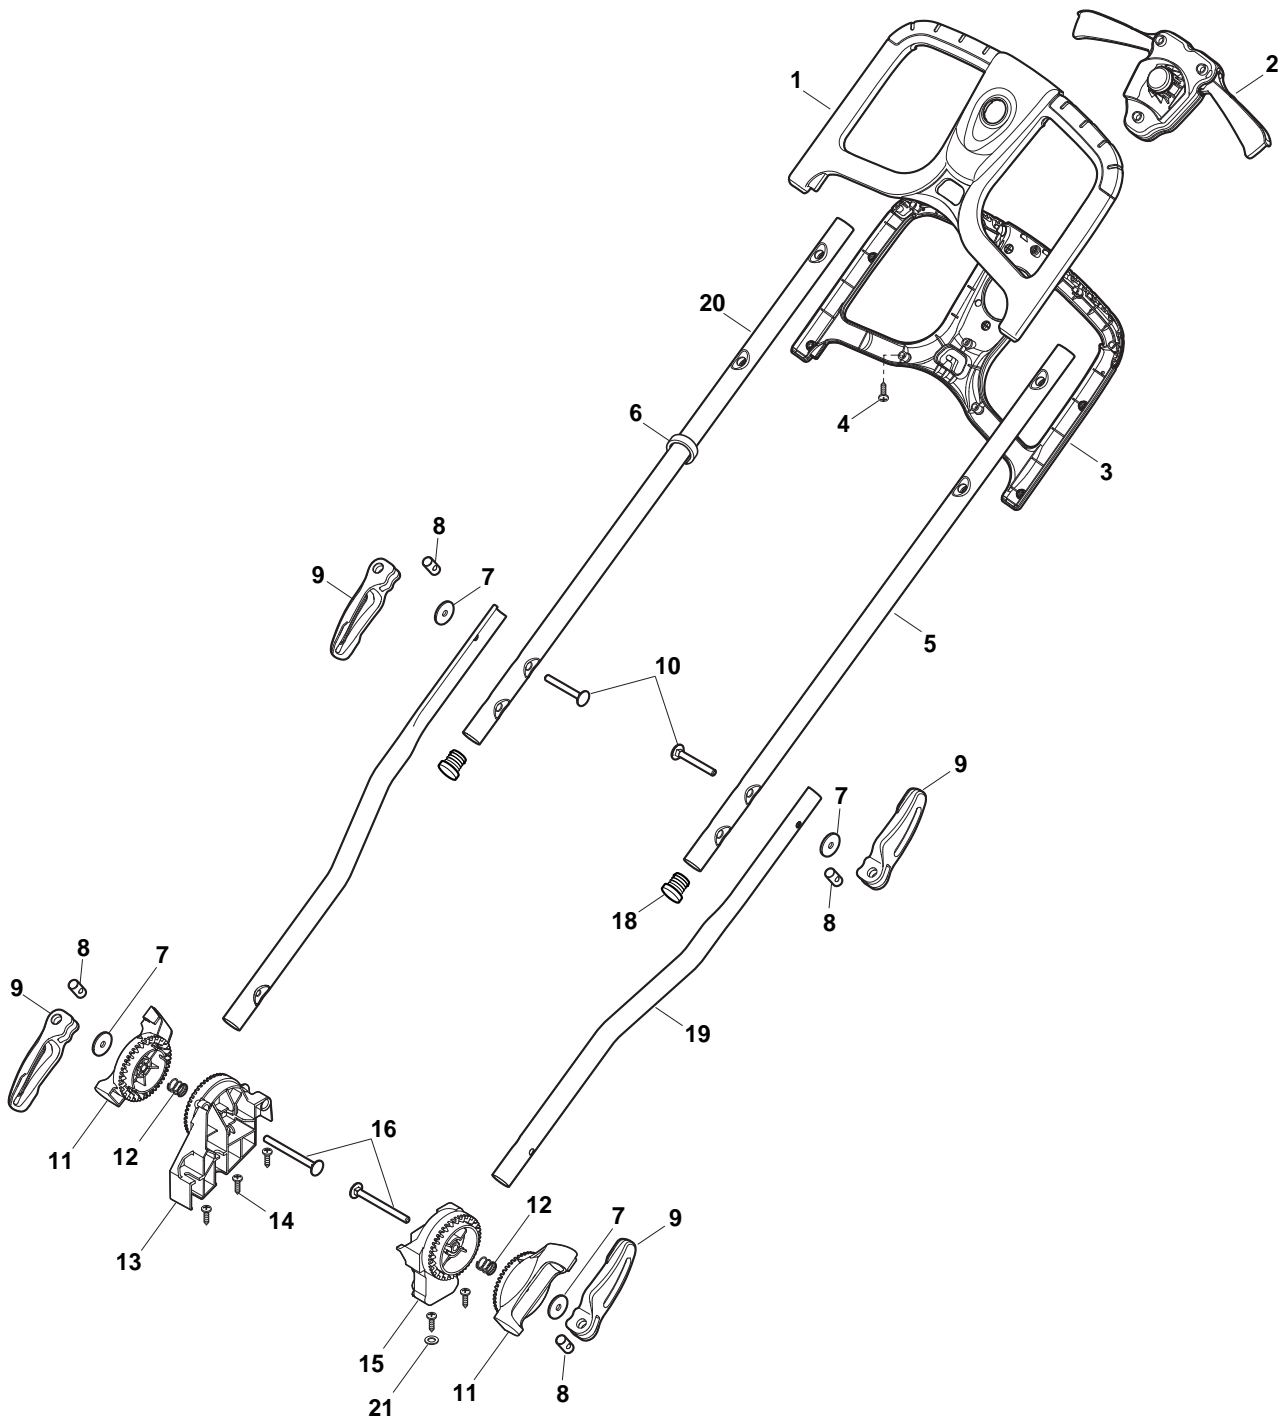

THIS INFORMATION IS NOT INTENDED FOR SALE OR RESALE, AND THIS NOTICE MUST REMAIN ON ALL COPIES.

POSITION	PART No.	Q.Ty	DESCRIPTION	NOTES
1	322066760/0	1	Deck Grey	
2	322785387/0	1	Support, Wheels	
3	322686105/0	2	Wheel Ø 250	
4	322110699/0	2	Hub Cap Yellow	
5	112604903/0	4	Washer	
6	122033425/0	1	Axle, Rear Wheels	
7	322545142/0	2	Plate	
8	112728714/0	8	Screw	
9	322785414/1	1	Lever, Height Adjustment	
10	322524354/0	1	Pin	
11	122446195/0	1	Spring	
12	322869680/0	1	Rod, Height Adjustment	
13	322785415/0	2	Plate	
14	122033424/0	1	Axle, Rear Wheels	
15	322785386/0	1	Support, Wheels	
16	322686104/0	2	Wheel Ø 150	
17	322110700/0	2	Hub Cap Yellow	
18	322785385/0	1	Support, Wheels	

POSITION	PART No.	Q.Ty	DESCRIPTION	NOTES
1	322055168/0	1	Frontal Plate	
2	322055179/0	1	Deck Yellow	
3	322109865/0	1	Side Cover, Black	
4	322109866/0	1	Cover Height Adjusting, Black	
5	112728714/0	10	Screw	
6	122450470/0	1	Spring	
7	322524356/0	1	Pin	
8	322600254/0	1	Stone-Guard, Black	
9	322486324/0	1	Grass-Box, R Lower Black	
10	322486325/0	1	Grass-Box, L Lower Black	
11	322486323/0	1	Grass-Box, Upper	
12	322393666/0	1	Handle, Black	
13	322393660/0	1	Handle	
17	322076570/0	1	Battery Safety Key	
18	322140242/0	1	Mulching Plug	
19	322545222/0	1	Plate	
20	322055165/0	1	Cover	
21	122450473/0	1	Spring	
22	113300215/0	1	Scraper	

POSITION	PART No.	Q.Ty	DESCRIPTION	NOTES
1	322291034/0	1	Upper Half Handgrip Switch	
2	381600524/0	1	Dead Hand Switch	
3	322291035/0	1	Lower Half Handgrip Switch	
4	112728713/0	11	Screw	
5	381007515/0	1	Handle,Left Lower Part	
6	122192000/1	1	Clamp	
7	112523050/0	4	Washer	
8	122524352/0	4	Pin	
9	322319519/0	4	Fixing Lever Handle	
10	122943016/0	2	Screw	
11	322246100/0	2	Handle Joint	
12	122430210/0	2	Spring	
13	322745052/0	2	Right Joint	
14	112728714/0	5	Screw	
15	322745051/0	1	Left Joint	
16	122943017/0	2	Screw	
18	118566112/0	2	Cap	
19	381007513/0	2	Handle, Lower Part	
20	381007514/0	1	Handle, Right Lower Part	
21	112521320/0	1	Washer	