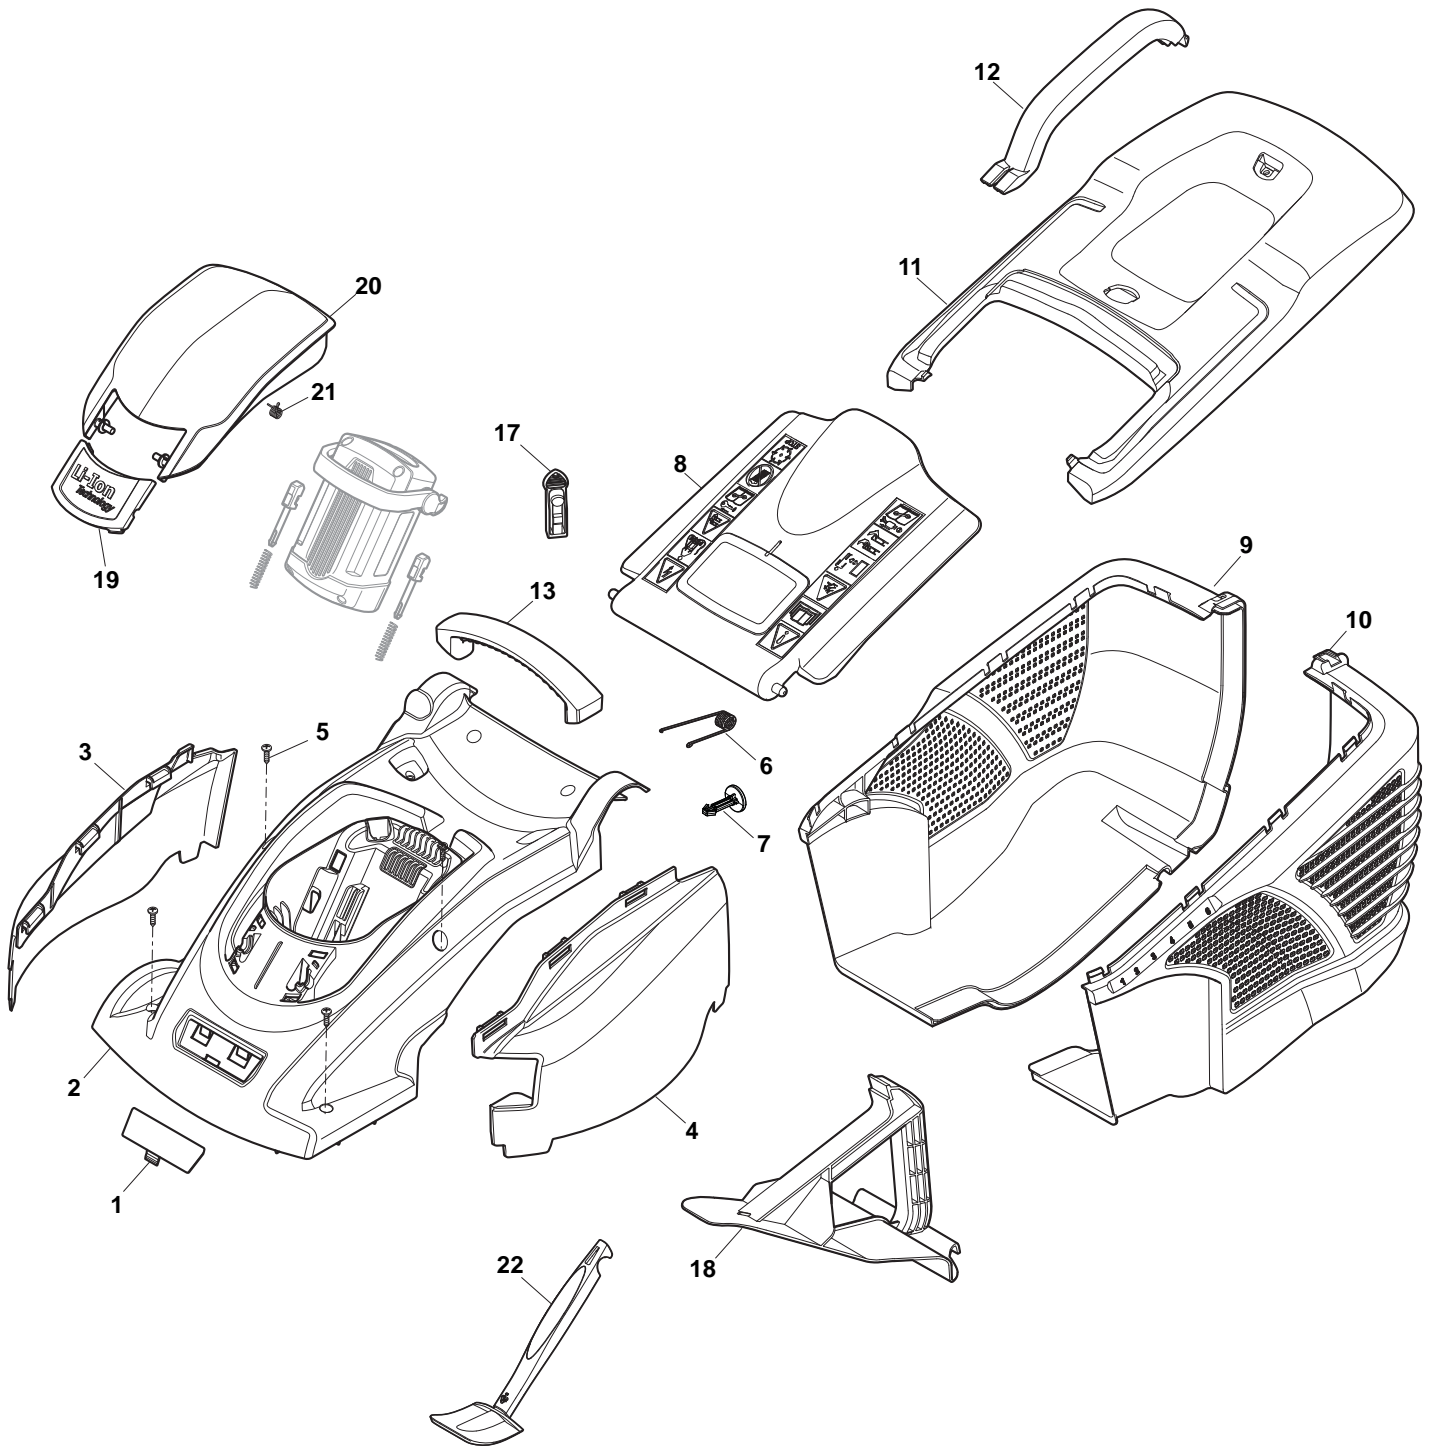

Genuine Spare Parts

www.stiga.com

COMBI 40 AE

- Use GLOBAL GARDEN PRODUCT Genuine Spare Parts specified in the parts list for repair and/or replacement.
- The contents described in the parts list may change due to improvement.
- The drawings of the spare parts are only indicative and might not represent the part in question exactly.
- The indications "right" - "left" - "front" - "rear" refer to the position of the operator when using the machine.
- When placing orders of parts for repair and/or replacement, make sure that the illustrated parts list is the one applying to the machine's year of manufacture, as shown on the identification plate attached to the machine.

THIS INFORMATION IS NOT INTENDED FOR SALE OR RESALE, AND THIS NOTICE MUST REMAIN ON ALL COPIES.

POSITION	PART No.	Q.Ty	DESCRIPTION	NOTES
1	322066760/0	1	Deck Grey	
2	322785387/0	1	Support, Wheels	
3	322686105/0	2	Wheel Ø 250	
4	322110699/0	2	Hub Cap Yellow	
5	112604903/0	4	Washer	
6	122033425/0	1	Axle, Rear Wheels	
7	322545142/0	2	Plate	
8	112728714/0	8	Screw	
9	322785414/1	1	Lever, Height Adjustment	
10	322524354/0	1	Pin	
11	122446195/0	1	Spring	
12	322869680/0	1	Rod, Height Adjustment	
13	322785415/0	2	Plate	
14	122033424/0	1	Axle, Rear Wheels	
15	322785386/0	1	Support, Wheels	
16	322686104/0	2	Wheel Ø 150	
17	322110700/0	2	Hub Cap Yellow	
18	322785385/0	1	Support, Wheels	

POSITION	PART No.	Q.Ty	DESCRIPTION	NOTES
1	322055168/0	1	Frontal Plate	
2	322055179/0	1	Deck Yellow	
3	322109865/0	1	Side Cover, Black	
4	322109866/0	1	Cover Height Adjusting, Black	
5	112728714/0	10	Screw	
6	122450470/0	1	Spring	
7	322524356/0	1	Pin	
8	322600254/0	1	Stone-Guard, Black	
9	322486324/0	1	Grass-Box, R Lower Black	
10	322486325/0	1	Grass-Box, L Lower Black	
11	322486323/0	1	Grass-Box, Upper	
12	322393666/0	1	Handle, Black	
13	322393660/0	1	Handle	
17	322076570/0	1	Battery Safety Key	
18	322140242/0	1	Mulching Plug	
19	322545222/0	1	Plate	
20	322055165/0	1	Cover	
21	122450473/0	1	Spring	
22	113300215/0	1	Scraper	