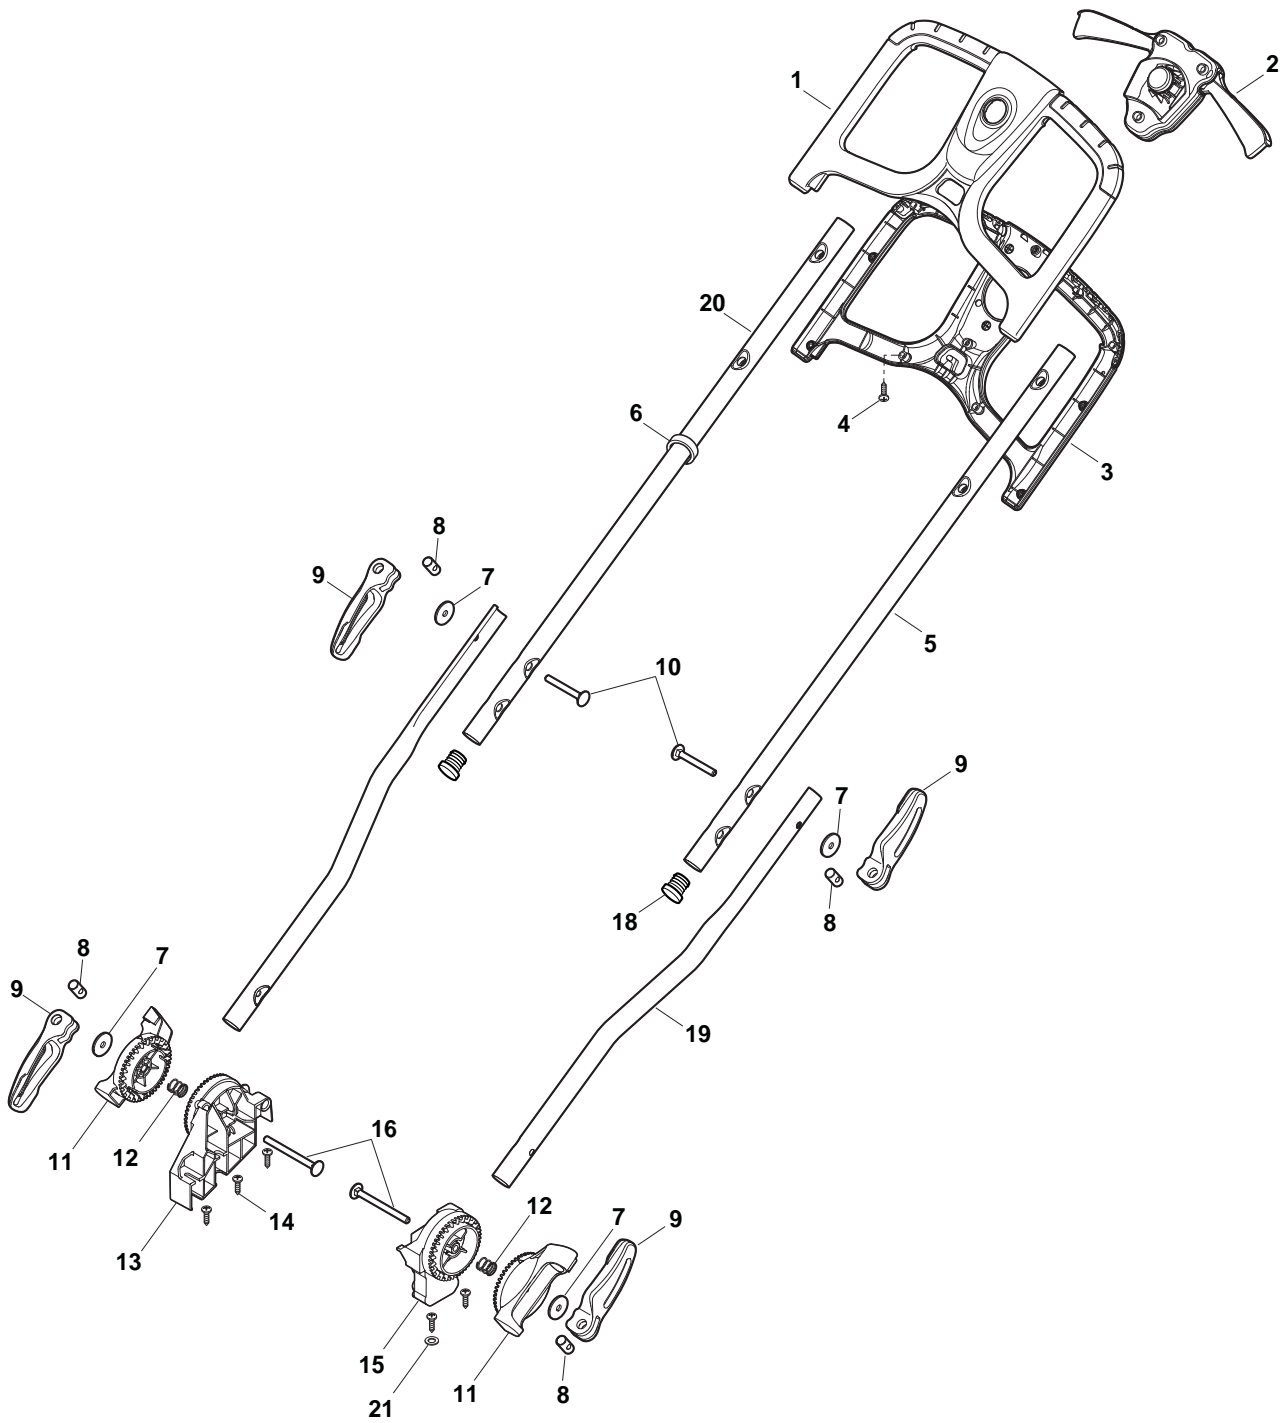

THIS INFORMATION IS NOT INTENDED FOR SALE OR RESALE, AND THIS NOTICE MUST REMAIN ON ALL COPIES.

POSITION	PART No.	Q.Ty	DESCRIPTION	NOTES
1	322066760/0	1	Deck Grey	
2	322785387/0	1	Support, Wheels	
3	322686105/0	2	Wheel Ø 250	
4	322110699/0	2	Hub Cap Yellow	
5	112604903/0	4	Washer	
6	122033425/0	1	Axle, Rear Wheels	
7	322545142/0	2	Plate	
8	112728714/0	8	Screw	
9	322785414/1	1	Lever, Height Adjustment	
10	322524354/0	1	Pin	
11	122446195/0	1	Spring	
12	322869680/0	1	Rod, Height Adjustment	
13	322785415/0	2	Plate	
14	122033424/0	1	Axle, Rear Wheels	
15	322785386/0	1	Support, Wheels	
16	322686104/0	2	Wheel Ø 150	
17	322110700/0	2	Hub Cap Yellow	
18	322785385/0	1	Support, Wheels	

POSITION	PART No.	Q.Ty	DESCRIPTION	NOTES
1	322291034/0	1	Upper Half Handgrip Switch	
2	381600524/0	1	Dead Hand Switch	
3	322291035/0	1	Lower Half Handgrip Switch	
4	112728713/0	11	Screw	
5	381007515/0	1	Handle,Left Lower Part	
6	122192000/1	1	Clamp	
7	112523050/0	4	Washer	
8	122524352/0	4	Pin	
9	322319519/0	4	Fixing Lever Handle	
10	122943016/0	2	Screw	
11	322246100/0	2	Handle Joint	
12	122430210/0	2	Spring	
13	322745052/0	2	Right Joint	
14	112728714/0	5	Screw	
15	322745051/0	1	Left Joint	
16	122943017/0	2	Screw	
18	118566112/0	2	Cap	
19	381007513/0	2	Handle, Lower Part	
20	381007514/0	1	Handle, Right Lower Part	
21	112521320/0	1	Washer	

POSITION	PART No.	Q.Ty	DESCRIPTION	NOTES
1	381004352/1	1	Screw	
2	181004156/0	1	Blade	
3	322465644/1	1	Hub	
4	112728699/0	8	Screw	
5	322207227/0	1	Fairlead	
6	118563513/0	1	Engine Battey	
7	118206001/0	1	Controller	
8	112728714/0	1	Screw	
9	322393686/0	1	Flangia Motore Batteria Sx	
10	322393685/0	1	Flangia Motore Batteria Dx	