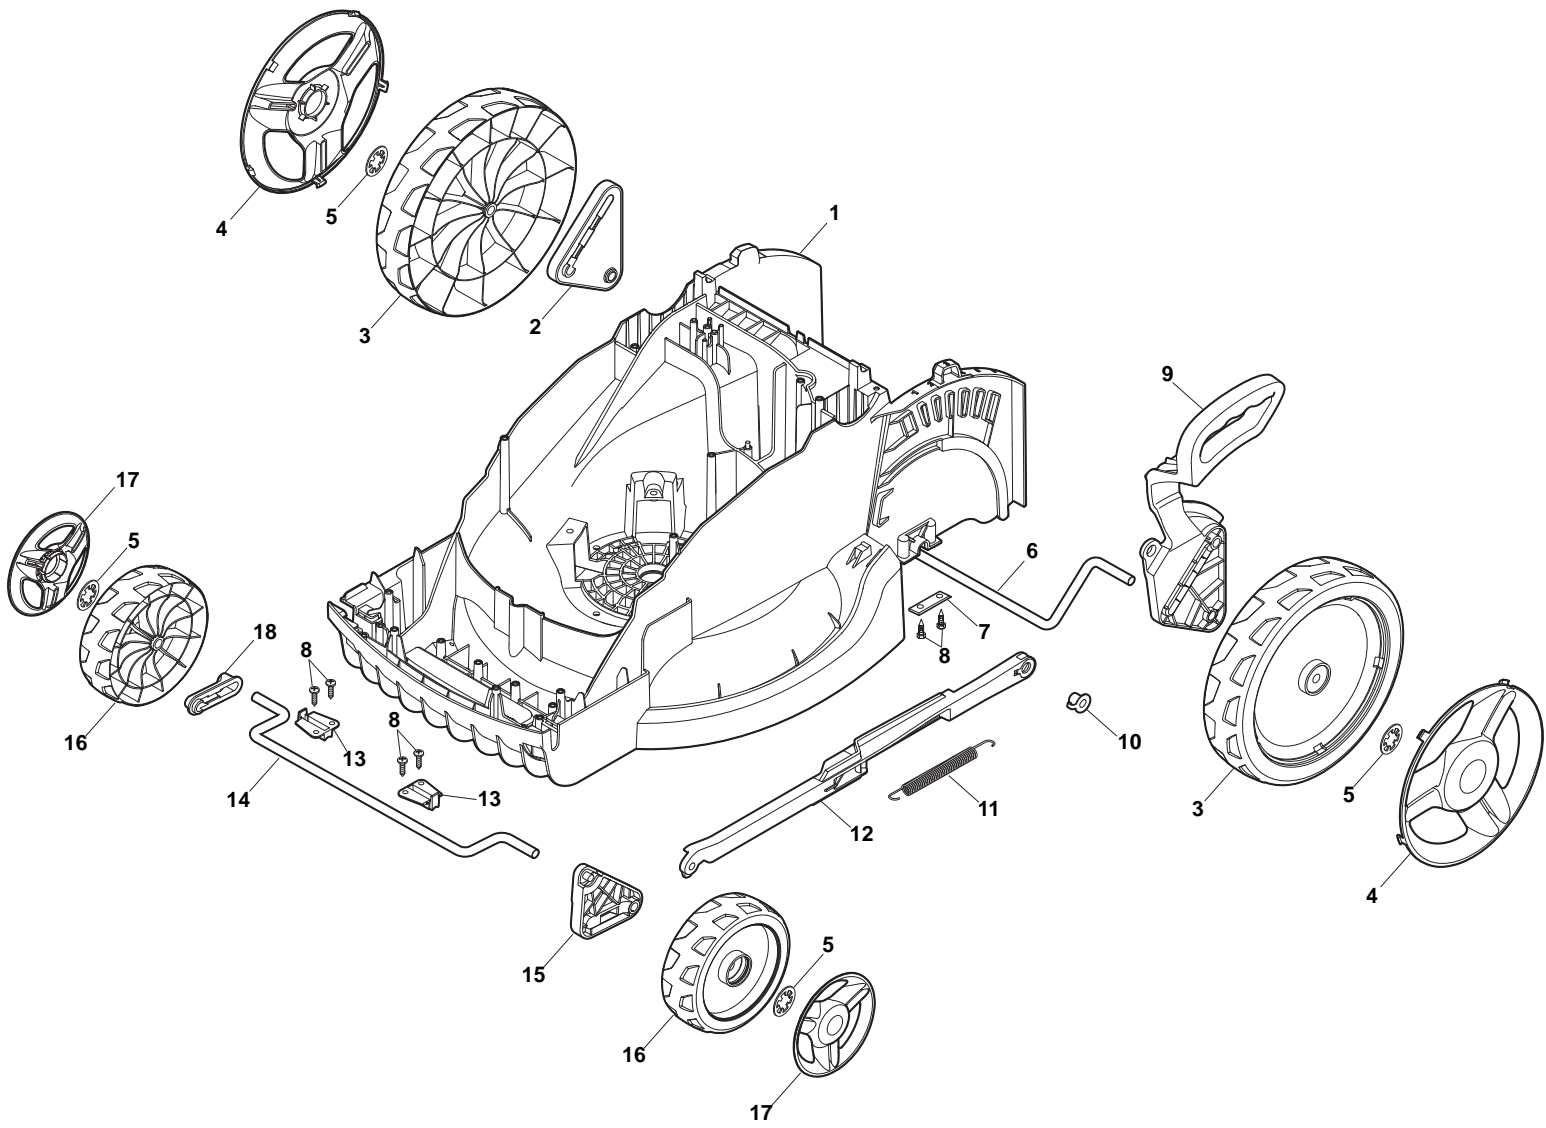

Genuine Spare Parts

www.stiga.com

COMBI 40 AE

- Use GLOBAL GARDEN PRODUCT Genuine Spare Parts specified in the parts list for repair and/or replacement.
- The contents described in the parts list may change due to improvement.
- The drawings of the spare parts are only indicative and might not represent the part in question exactly.
- The indications "right" - "left" - "front" - "rear" refer to the position of the operator when using the machine.
- When placing orders of parts for repair and/or replacement, make sure that the illustrated parts list is the one applying to the machine's year of manufacture, as shown on the identification plate attached to the machine.

THIS INFORMATION IS NOT INTENDED FOR SALE OR RESALE, AND THIS NOTICE MUST REMAIN ON ALL COPIES.

POSITION	PART No.	Q.Ty	DESCRIPTION	NOTES
1	322066760/0	1	Deck Grey	
2	322785387/0	1	Support, Wheels	
3	322686105/0	2	Wheel Ø 250	
4	322110699/0	2	Hub Cap Yellow	
5	112604903/0	4	Washer	
6	122033425/0	1	Axle, Rear Wheels	
7	322545142/0	2	Plate	
8	112728714/0	8	Screw	
9	322785414/1	1	Lever, Height Adjustment	
10	322524354/0	1	Pin	
11	122446195/0	1	Spring	
12	322869680/0	1	Rod, Height Adjustment	
13	322785415/0	2	Plate	
14	122033424/0	1	Axle, Rear Wheels	
15	322785386/0	1	Support, Wheels	
16	322686104/0	2	Wheel Ø 150	
17	322110700/0	2	Hub Cap Yellow	
18	322785385/0	1	Support, Wheels	