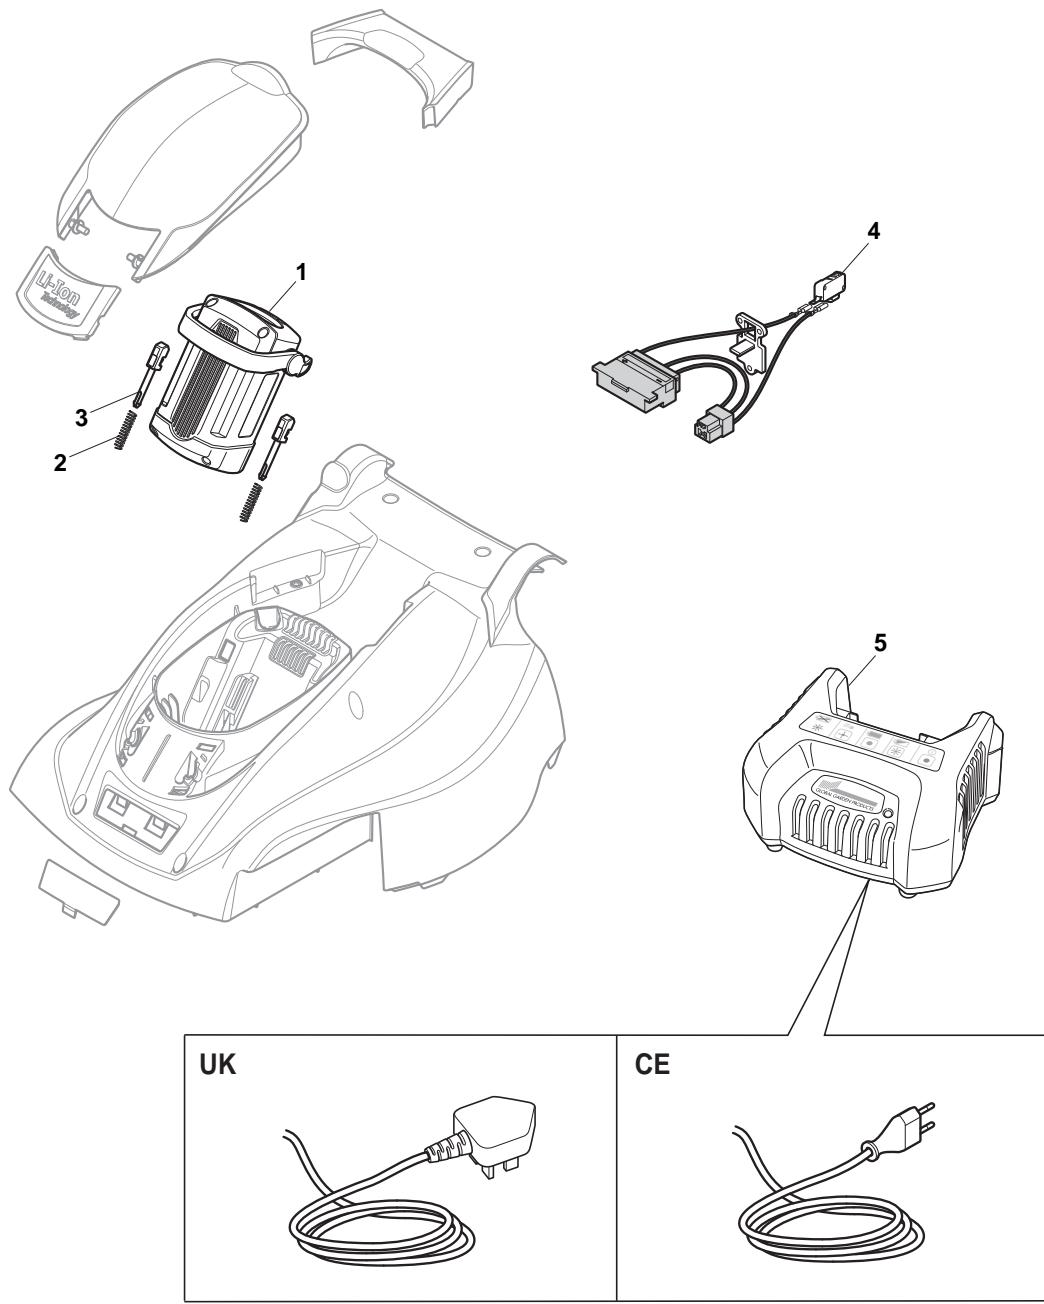

POSITION	PART No.	Q.Ty	DESCRIPTION	NOTES
1	381600529/0	1	Battery	
2	122450472/0	1	Spring	
3	322524356/0	1	Pin	
4	118210025/0	1	Safety Key Set	
5	118204132/1	1	Battery Charger	CE
5	118204133/1	1	Battery Charger	UK