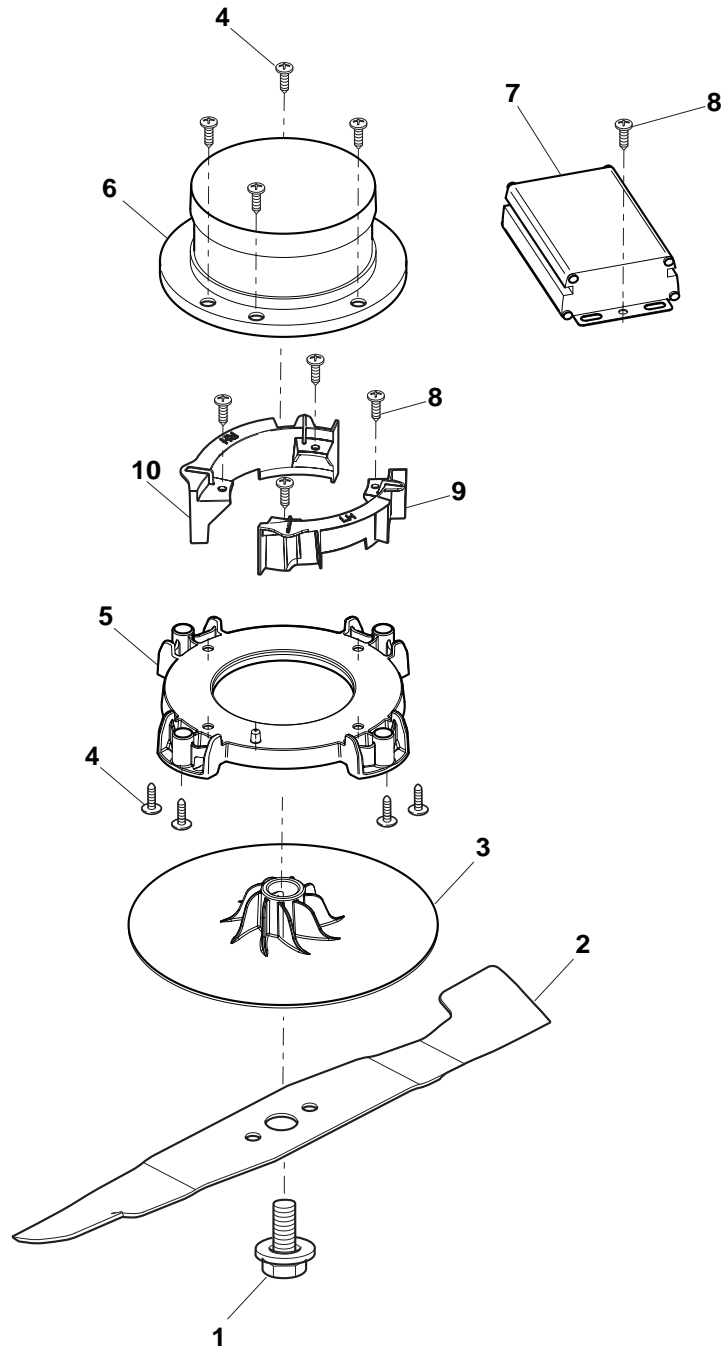

THIS INFORMATION IS NOT INTENDED FOR SALE OR RESALE, AND THIS NOTICE MUST REMAIN ON ALL COPIES.

POSITION	PART No.	Q.Ty	DESCRIPTION	NOTES
1	322066760/0	1	Deck Grey	
2	322785387/0	1	Support, Wheels	
3	322686105/0	2	Wheel Ø 250	
4	322110699/0	2	Hub Cap Yellow	
5	112604903/0	4	Washer	
6	122033425/0	1	Axle, Rear Wheels	
7	322545142/0	2	Plate	
8	112728714/0	8	Screw	
9	322785414/1	1	Lever, Height Adjustment	
10	322524354/0	1	Pin	
11	122446195/0	1	Spring	
12	322869680/0	1	Rod, Height Adjustment	
13	322785415/0	2	Plate	
14	122033424/0	1	Axle, Rear Wheels	
15	322785386/0	1	Support, Wheels	
16	322686104/0	2	Wheel Ø 150	
17	322110700/0	2	Hub Cap Yellow	
18	322785385/0	1	Support, Wheels	

POSITION	PART No.	Q.Ty	DESCRIPTION	NOTES
1	322291034/0	1	Upper Half Handgrip Switch	
2	381600524/0	1	Dead Hand Switch	
3	322291035/0	1	Lower Half Handgrip Switch	
4	112728713/0	11	Screw	
5	381007515/0	1	Handle,Left Lower Part	
6	122192000/1	1	Clamp	
7	112523050/0	4	Washer	
8	122524352/0	4	Pin	
9	322319519/0	4	Fixing Lever Handle	
10	122943016/0	2	Screw	
11	322246100/0	2	Handle Joint	
12	122430210/0	2	Spring	
13	322745052/0	2	Right Joint	
14	112728714/0	5	Screw	
15	322745051/0	1	Left Joint	
16	122943017/0	2	Screw	
18	118566112/0	2	Cap	
19	381007513/0	2	Handle, Lower Part	
20	381007514/0	1	Handle, Right Lower Part	
21	112521320/0	1	Washer	

POSITION	PART No.	Q.Ty	DESCRIPTION	NOTES
1	381004352/1	1	Screw	
2	181004156/0	1	Blade	
3	322465644/1	1	Hub	
4	112728699/0	8	Screw	
5	322207227/0	1	Fairlead	
6	118563513/0	1	Engine Battey	
7	118206001/0	1	Controller	
8	112728714/0	1	Screw	
9	322393686/0	1	Flangia Motore Batteria Sx	
10	322393685/0	1	Flangia Motore Batteria Dx	