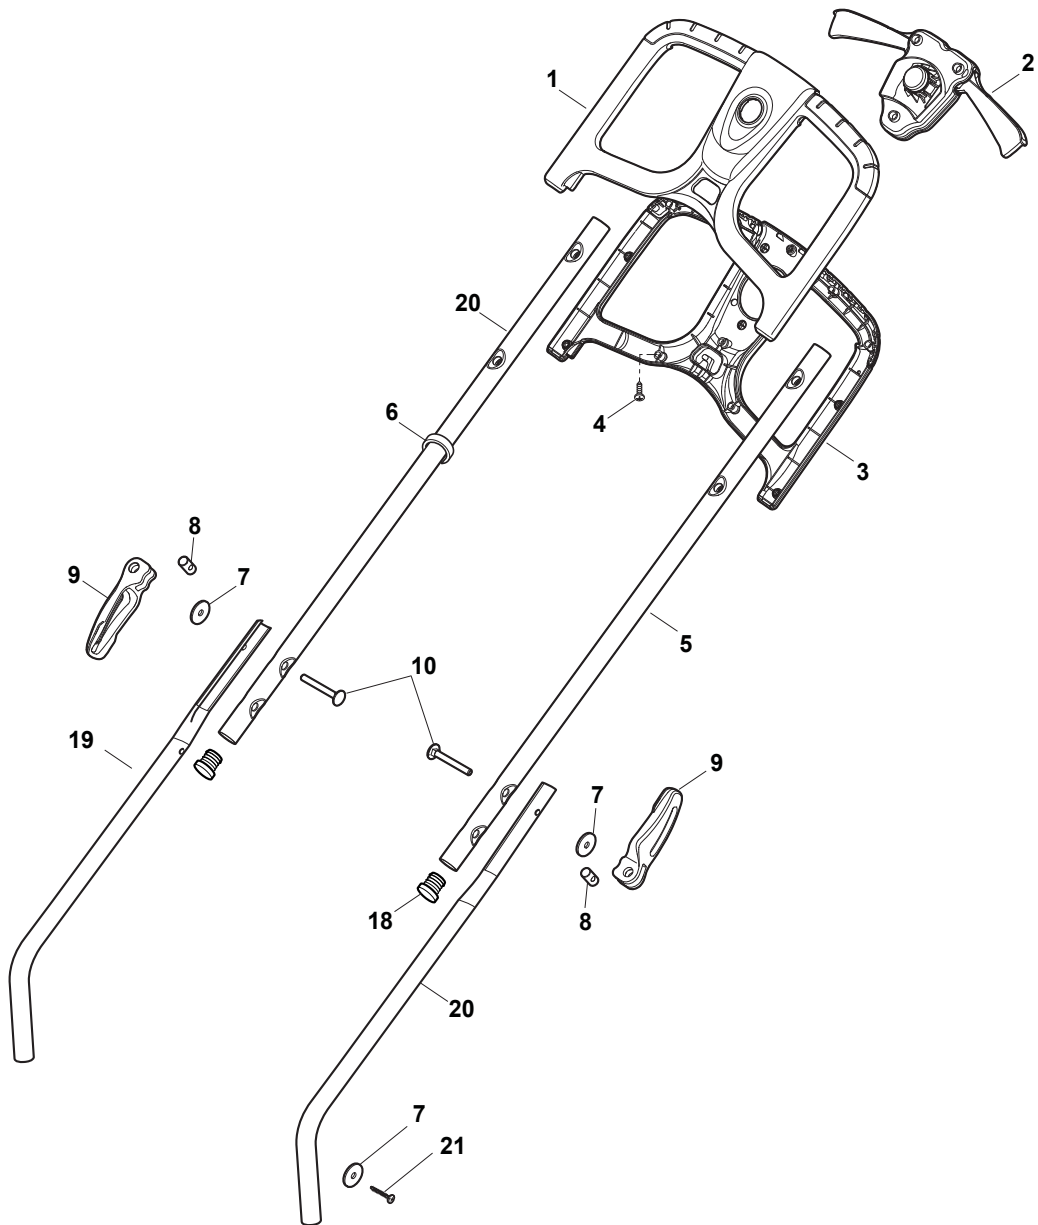

THIS INFORMATION IS NOT INTENDED FOR SALE OR RESALE, AND THIS NOTICE MUST REMAIN ON ALL COPIES.

| POSITION | PART No. | Q.Ty | DESCRIPTION | NOTES |
|----------|-------------|------|--------------------------|-------|
| 1 | 322066759/0 | 1 | Deck Grey | |
| 2 | 322785426/0 | 1 | Support, Wheels | |
| 3 | 322686107/0 | 2 | Wheel Ø 170 | |
| 4 | 322110730/0 | 2 | Hub Cap Yellow | |
| 5 | 112604903/0 | 4 | Crown Fastener | |
| 6 | 122033422/0 | 1 | Axle, Wheels | |
| 7 | 322545142/0 | 2 | Plate | |
| 8 | 112728714/0 | 8 | Screw | |
| 9 | 322785427/0 | 1 | Lever, Height Adjustment | |
| 10 | 322524354/0 | 1 | Pin | |
| 11 | 122450425/0 | 1 | Spring | |
| 12 | 322869687/0 | 1 | Rod, Height Adjustment | |
| 13 | 322785415/0 | 2 | Plate | |
| 14 | 122033422/0 | 1 | Axle, Wheels | |
| 15 | 322785429/0 | 1 | Support, Wheels Grey | |
| 16 | 322686106/0 | 2 | Wheel Ø 140 | |
| 17 | 322110699/0 | 2 | Hub Cap Yellow | |
| 18 | 322785428/0 | 1 | Support, Wheels | |

| POSITION | PART No. | Q.Ty | DESCRIPTION | NOTES |
|----------|-------------|------|----------------------------|-------|
| 1 | 322291064/0 | 1 | Upper Half Handgrip Switch | |
| 2 | 381600539/0 | 1 | Dead Hand Switch | CE |
| 3 | 322291065/0 | 1 | Lower Half Handgrip Switch | |
| 4 | 112728713/0 | 11 | Screw | |
| 5 | 381007532/0 | 2 | Handle, Upper Part | |
| 6 | 122192000/1 | 1 | Clamp | |
| 7 | 112523050/0 | 4 | Washer | |
| 8 | 122524352/0 | 2 | Pin | |
| 9 | 322319520/0 | 2 | Fixing Lever Handle | |
| 10 | 122943016/0 | 2 | Screw | |
| 18 | 118566116/0 | 2 | Cap | |
| 19 | 381007529/0 | 1 | Right Handle, Lower Part | |
| 20 | 381007530/0 | 1 | Left Handle, Lower Part | |
| 21 | 112728450/0 | 2 | Screw | |