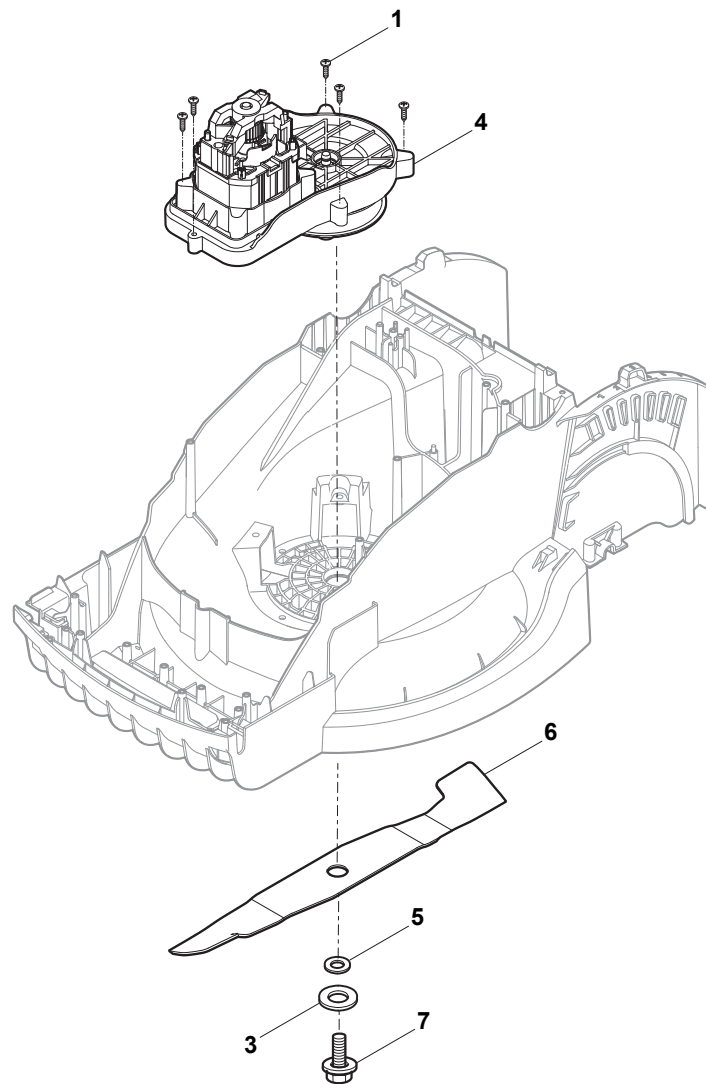

POSITION	PART No.	Q.Ty	DESCRIPTION	NOTES
1	112728699/0	5	Screw	
3	122671651/0	1	Washer	
4	118563702/0	1	Motor	1200W
5	112508122/0	1	Washer	
6	181004157/0	1	Blade	
7	112793312/0	1	Screw