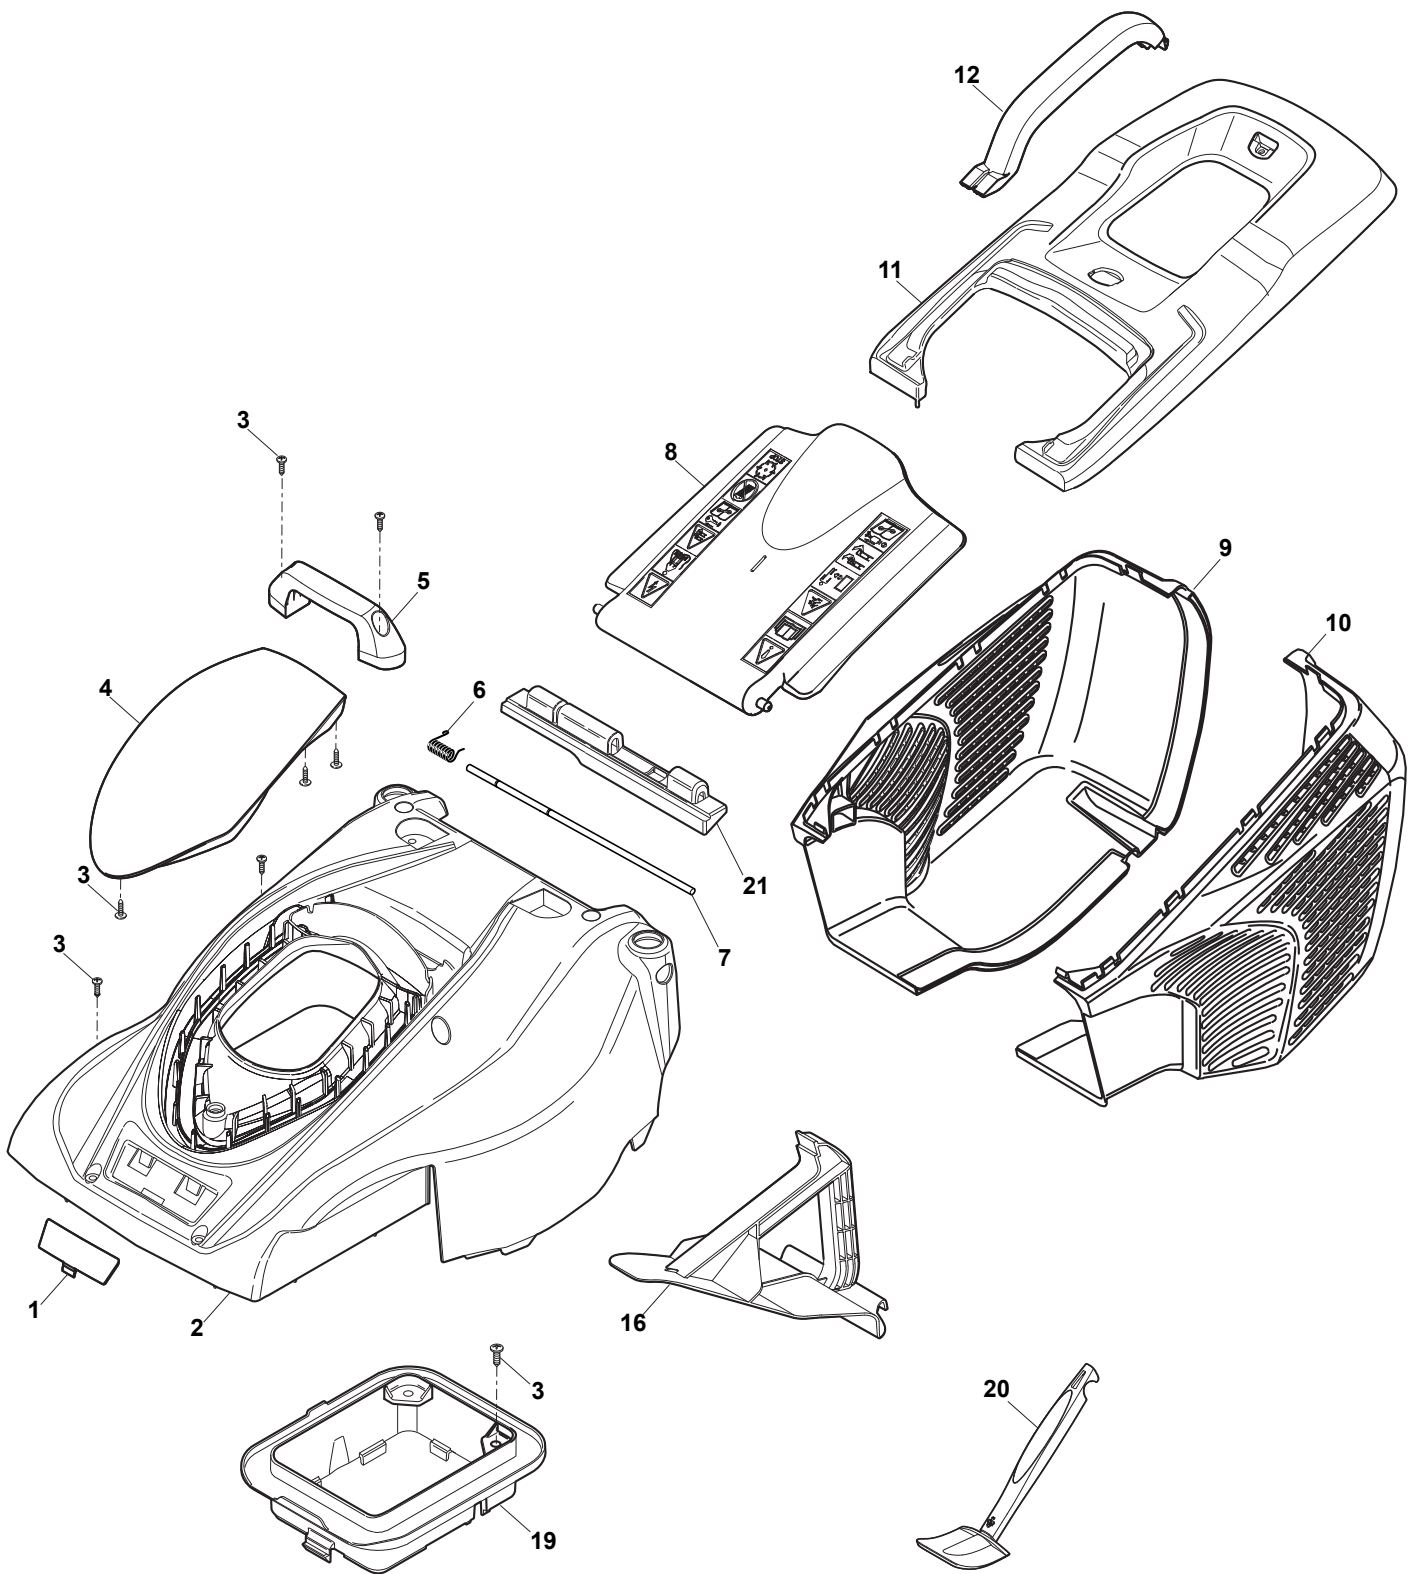

Genuine Spare Parts

www.stiga.com

COMBI 36 E

- Use GLOBAL GARDEN PRODUCT Genuine Spare Parts specified in the parts list for repair and/or replacement.
- The contents described in the parts list may change due to improvement.
- The drawings of the spare parts are only indicative and might not represent the part in question exactly.
- The indications "right" - "left" - "front" - "rear" refer to the position of the operator when using the machine.
- When placing orders of parts for repair and/or replacement, make sure that the illustrated parts list is the one applying to the machine's year of manufacture, as shown on the identification plate attached to the machine.

THIS INFORMATION IS NOT INTENDED FOR SALE OR RESALE, AND THIS NOTICE MUST REMAIN ON ALL COPIES.

| POSITION | PART No. | Q.Ty | DESCRIPTION | NOTES |
|----------|-------------|------|--------------------------|-------|
| 1 | 322066759/0 | 1 | Deck Grey | |
| 2 | 322785426/0 | 1 | Support, Wheels | |
| 3 | 322686107/0 | 2 | Wheel Ø 170 | |
| 4 | 322110730/0 | 2 | Hub Cap Yellow | |
| 5 | 112604903/0 | 4 | Crown Fastener | |
| 6 | 122033422/0 | 1 | Axle, Wheels | |
| 7 | 322545142/0 | 2 | Plate | |
| 8 | 112728714/0 | 8 | Screw | |
| 9 | 322785427/0 | 1 | Lever, Height Adjustment | |
| 10 | 322524354/0 | 1 | Pin | |
| 11 | 122450425/0 | 1 | Spring | |
| 12 | 322869687/0 | 1 | Rod, Height Adjustment | |
| 13 | 322785415/0 | 2 | Plate | |
| 14 | 122033422/0 | 1 | Axle, Wheels | |
| 15 | 322785429/0 | 1 | Support, Wheels Grey | |
| 16 | 322686106/0 | 2 | Wheel Ø 140 | |
| 17 | 322110699/0 | 2 | Hub Cap Yellow | |
| 18 | 322785428/0 | 1 | Support, Wheels | |