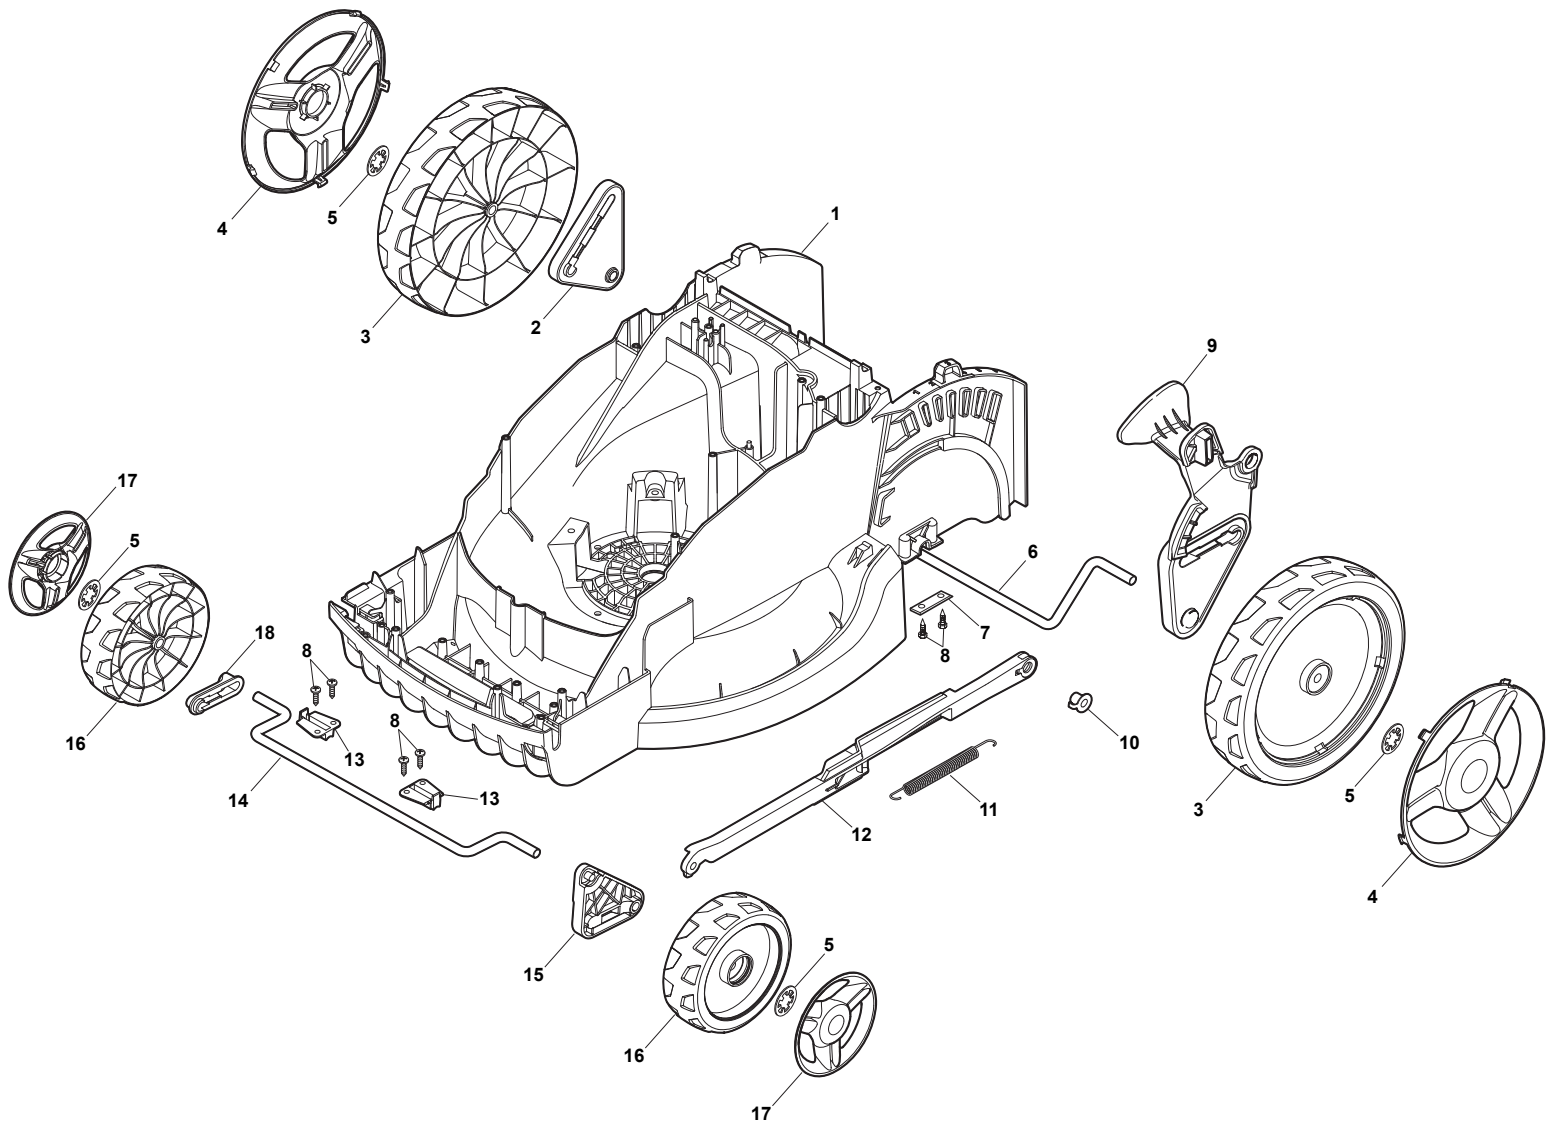

Genuine Spare Parts

www.stiga.com

COMBI 36 E

- Use GLOBAL GARDEN PRODUCT Genuine Spare Parts specified in the parts list for repair and/or replacement.
- The contents described in the parts list may change due to improvement.
- The drawings of the spare parts are only indicative and might not represent the part in question exactly.
- The indications "right" - "left" - "front" - "rear" refer to the position of the operator when using the machine.
- When placing orders of parts for repair and/or replacement, make sure that the illustrated parts list is the one applying to the machine's year of manufacture, as shown on the identification plate attached to the machine.

THIS INFORMATION IS NOT INTENDED FOR SALE OR RESALE, AND THIS NOTICE MUST REMAIN ON ALL COPIES.

| POSITION | PART No. | Q.Ty | DESCRIPTION | NOTES |
|----------|-------------|------|--------------------------|-------|
| 1 | 322066759/0 | 1 | Deck Grey | |
| 2 | 322785426/0 | 1 | Support, Wheels | |
| 3 | 322686107/0 | 2 | Wheel Ø 170 | |
| 4 | 322110730/0 | 2 | Hub Cap Yellow | |
| 5 | 112604903/0 | 4 | Crown Fastener | |
| 6 | 122033422/0 | 1 | Axle, Wheels | |
| 7 | 322545142/0 | 2 | Plate | |
| 8 | 112728714/0 | 8 | Screw | |
| 9 | 322785427/0 | 1 | Lever, Height Adjustment | |
| 10 | 322524354/0 | 1 | Pin | |
| 11 | 122450425/0 | 1 | Spring | |
| 12 | 322869687/0 | 1 | Rod, Height Adjustment | |
| 13 | 322785415/0 | 2 | Plate | |
| 14 | 122033422/0 | 1 | Axle, Wheels | |
| 15 | 322785429/0 | 1 | Support, Wheels Grey | |
| 16 | 322686106/0 | 2 | Wheel Ø 140 | |
| 17 | 322110699/0 | 2 | Hub Cap Yellow | |
| 18 | 322785428/0 | 1 | Support, Wheels | |

| POSITION | PART No. | Q.Ty | DESCRIPTION | NOTES |
|----------|-------------|------|-------------|-------|
| 1 | 112728699/0 | 5 | Screw | |
| 3 | 122671651/0 | 1 | Washer | |
| 4 | 118563702/0 | 1 | Motor | 1200W |
| 5 | 112508122/0 | 1 | Washer | |
| 6 | 181004157/0 | 1 | Blade | |
| 7 | 112793312/0 | 1 | Screw | |