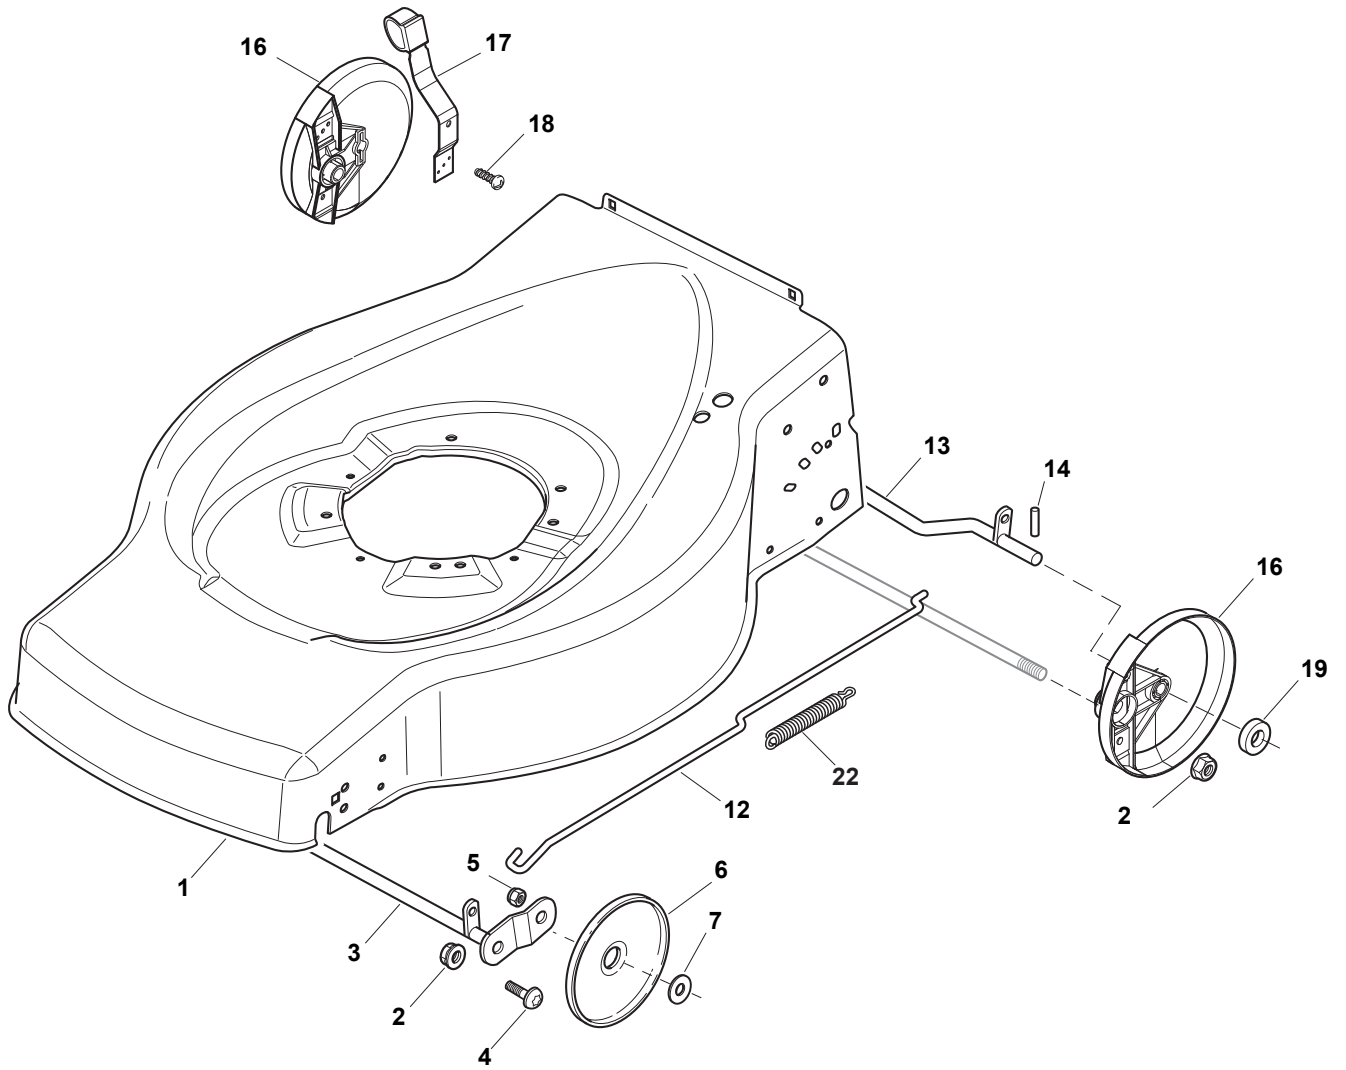

## COLLECTOR 53 S B

- Use GLOBAL GARDEN PRODUCT Genuine Spare Parts specified in the parts list for repair and/or replacement.
- The contents described in the parts list may change due to improvement.
- The drawings of the spare parts are only indicative and might not represent the part in question exactly.
- The indications "right" - "left" - "front" - "rear" refer to the position of the operator when using the machine.
- When placing orders of parts for repair and/or replacement, make sure that the illustrated parts list is the one applying to the machine's year of manufacture, as shown on the identification plate attached to the machine.

THIS INFORMATION IS NOT INTENDED FOR SALE OR RESALE, AND THIS NOTICE MUST REMAIN ON ALL COPIES.

POSITION	PART No.	Q.Ty	DESCRIPTION	NOTES
1	381003703/0	1	Deck Red	
2	122131750/0	2	Nut	
3	381000153/0	1	Axle, Front Wheels	
4	112760600/0	2	Screw	
5	112155000/0	2	Nut	
6	322600095/0	2	Protection, Wheel	
7	325670011/0	2	Washer	
12	122033319/0	1	Adjustment Rod	
13	381000159/0	2	Axle, Rear Wheels	
14	122753001/0	2	Pin	
16	322600106/1	2	Protection, Wheel	
17	381003303/0	1	Lever, Height Adjustment	
18	112728689/0	2	Screw	
19	322170622/0	4	Spacer	
22	122446186/0	1	Spring	

POSITION	PART No.	Q.Ty	DESCRIPTION	NOTES
1	381006739/1	1	Handle, Upper Part	
1	381006745/0	1	Handle, Upper Part with sponge handgrip	
2	122430313/0	1	Guide Spring	
3	112521330/0	1	Washer	
4	112154510/0	1	Nut	
5	118390020/0	1	Fairlead	
6	181003363/1	1	Lever, Engine Brake Black	
7	181030057/0	1	Cable, Thread Engine Brake	
8	112727783/0	1	Screw	
9	112154510/0	1	Nut	
10	181003364/0	1	Lever, Driving Black	
11	381030082/0	1	Cable, Rear Drive	
12	322551640/0	1	Plate	