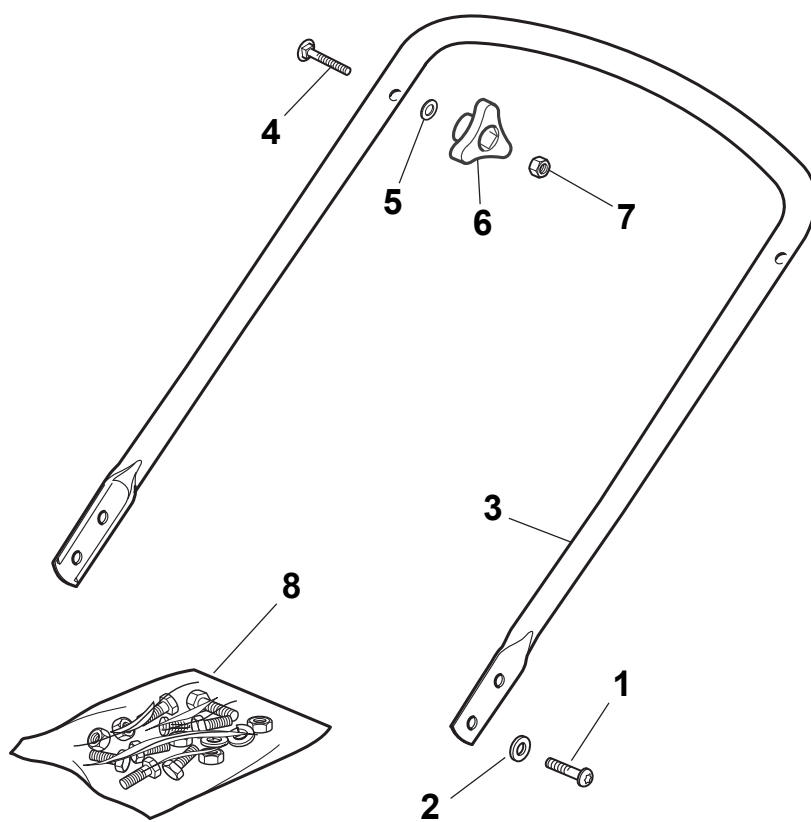

THIS INFORMATION IS NOT INTENDED FOR SALE OR RESALE, AND THIS NOTICE MUST REMAIN ON ALL COPIES.

POSITION	PART No.	Q.Ty	DESCRIPTION	NOTES
1	381003703/0	1	Deck Red	
2	122131750/0	2	Nut	
3	381000153/0	1	Axle, Front Wheels	
4	112760600/0	2	Screw	
5	112155000/0	2	Nut	
6	322600095/0	2	Protection, Wheel	
7	325670011/0	2	Washer	
12	122033319/0	1	Adjustment Rod	
13	381000159/0	2	Axle, Rear Wheels	
14	122753001/0	2	Pin	
16	322600106/1	2	Protection, Wheel	
17	381003303/0	1	Lever, Height Adjustment	
18	112728689/0	2	Screw	
19	322170622/0	4	Spacer	
22	122446186/0	1	Spring	

POSITION	PART No.	Q.Ty	DESCRIPTION	NOTES
1	112760605/0	4	Screw	
2	112521350/0	4	Washer	
3	381006686/0	1	Handle, Lower Part	
4	112819120/0	1	Guide Spring	
5	122671651/0	2	Washer	
6	122399900/0	2	Knob	
7	112293200/0	2	Nut	
8	381008696/0	1	Outfit, Screws	

POSITION	PART No.	Q.Ty	DESCRIPTION	NOTES
1	381006739/1	1	Handle, Upper Part	
1	381006745/0	1	Handle, Upper Part with sponge handgrip	
2	122430313/0	1	Guide Spring	
3	112521330/0	1	Washer	
4	112154510/0	1	Nut	
5	118390020/0	1	Fairlead	
6	181003363/1	1	Lever, Engine Brake Black	
7	181030057/0	1	Cable, Thread Engine Brake	
8	112727783/0	1	Screw	
9	112154510/0	1	Nut	
10	181003364/0	1	Lever, Driving Black	
11	381030082/0	1	Cable, Rear Drive	
12	322551640/0	1	Plate	

POSITION	PART No.	Q.Ty	DESCRIPTION	NOTES
1	122122200/0	4	Bearing	
2	322686091/1	2	Wheel Ø 165	
7	122524341/0	2	Pin	
8	322110491/0	2	Hub Cap Grey	
9	322120109/0	2	Ring Gear	
10	322170622/0	2	Spacer	
11	122122200/0	4	Bearing	
12	322686093/0	2	Wheel Ø 190	
13	112523050/0	2	Washer	
14	112735599/0	2	Screw	
15	322110492/0	2	Hub Cap Grey	
18	381000159/0	1	Axle, Rear Wheels	
19	122675100/0	1	Washer	