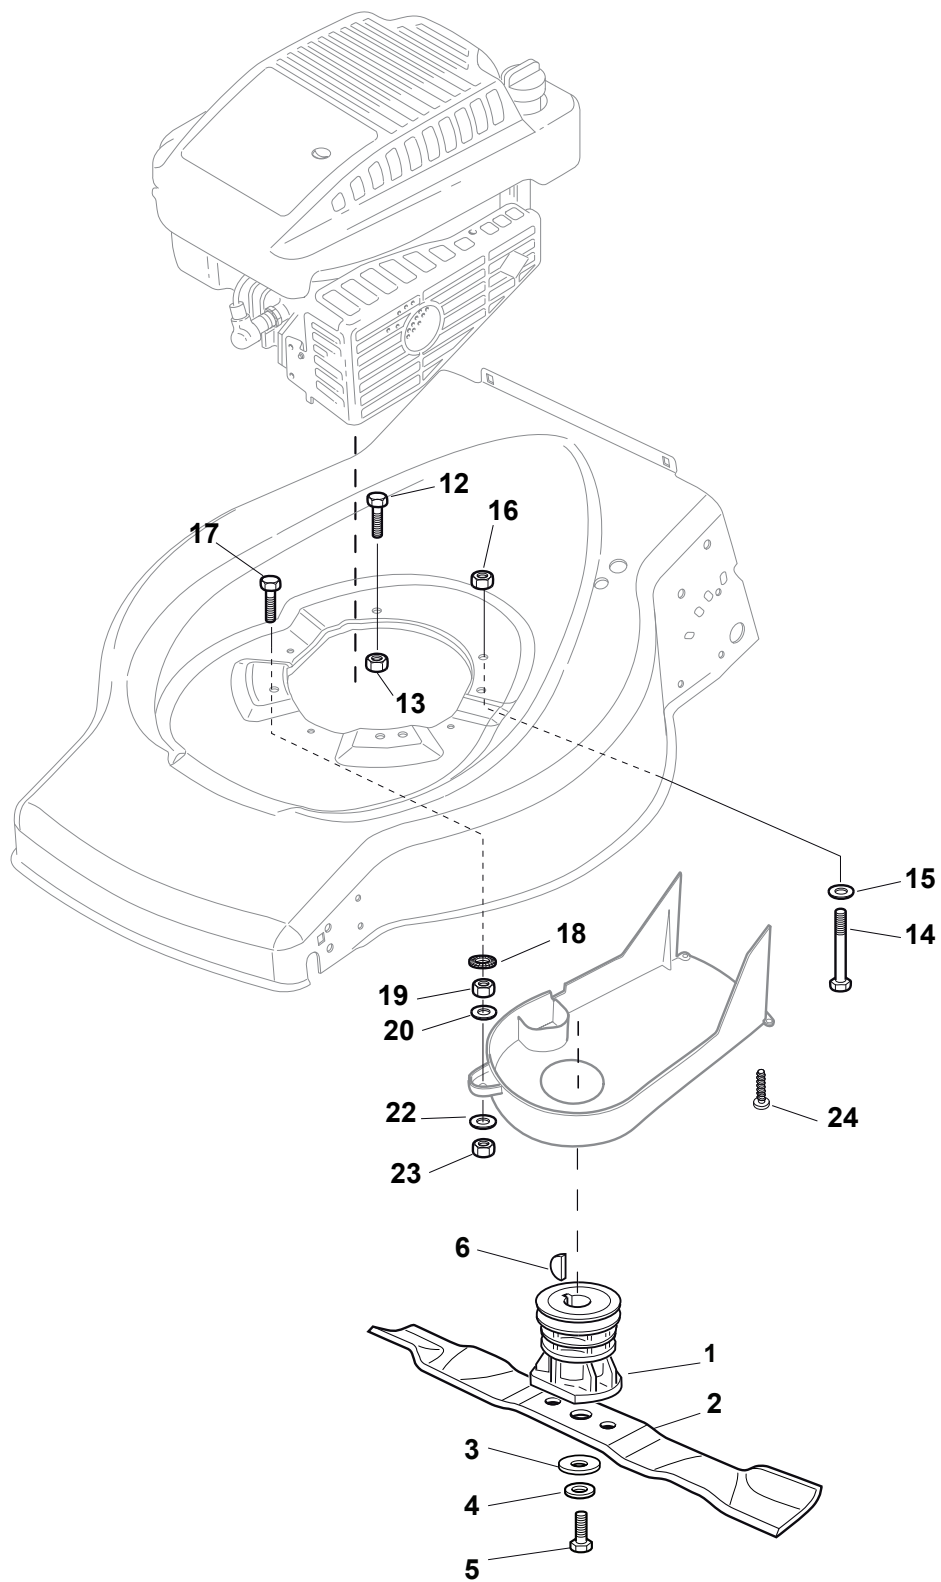

POSITION	PART No.	Q.Ty	DESCRIPTION	NOTES
1	112760605/0	4	Screw	
2	112521350/0	4	Washer	
3	381006686/0	1	Handle, Lower Part	
4	112819120/0	1	Guide Spring	
5	122671651/0	2	Washer	
6	122399900/0	2	Knob	
7	112293200/0	2	Nut	
8	381008696/0	1	Outfit, Screws	

POSITION	PART No.	Q.Ty	DESCRIPTION	NOTES
1	381006739/1	1	Handle, Upper Part	
1	381006745/0	1	Handle, Upper Part with sponge handgrip	
2	122430313/0	1	Guide Spring	
3	112521330/0	1	Washer	
4	112154510/0	1	Nut	
5	118390020/0	1	Fairlead	
6	181003363/1	1	Lever, Engine Brake Black	
7	181030057/0	1	Cable, Thread Engine Brake	
8	112727783/0	1	Screw	
9	112154510/0	1	Nut	
10	181003364/0	1	Lever, Driving Black	
11	381030082/0	1	Cable, Rear Drive	
12	322551640/0	1	Plate	

POSITION	PART No.	Q.Ty	DESCRIPTION	NOTES
1	112608520/0	2	Seeger	
2	322160520/0	2	Dust Cover	
3	122570125/0	2	Pinion	
4	122076645/0	2	Key	
5	322160520/0	2	Dust Cover	
6	112622620/0	2	Pin	
7	122122202/0	2	Bearing	
8	322600106/1	2	Protection, Wheel	
9	381003303/0	1	Lever, Height Adjustment	
10	112728689/0	2	Screw	
11	112713801/0	1	Dowel	
12	122601909/0	1	Pulley	
13	181003093/1	1	Gear Box	
15	122753001/0	2	Pin	
16	122450438/0	1	Spring	
17	135064100/0	1	Belt	

POSITION	PART No.	Q.Ty	DESCRIPTION	NOTES
1	122122200/0	4	Bearing	
2	322686091/1	2	Wheel Ø 165	
7	122524341/0	2	Pin	
8	322110491/0	2	Hub Cap Grey	
9	322120109/0	2	Ring Gear	
10	322170622/0	2	Spacer	
11	122122200/0	4	Bearing	
12	322686093/0	2	Wheel Ø 190	
13	112523050/0	2	Washer	
14	112735599/0	2	Screw	
15	322110492/0	2	Hub Cap Grey	
18	381000159/0	1	Axle, Rear Wheels	
19	122675100/0	1	Washer	