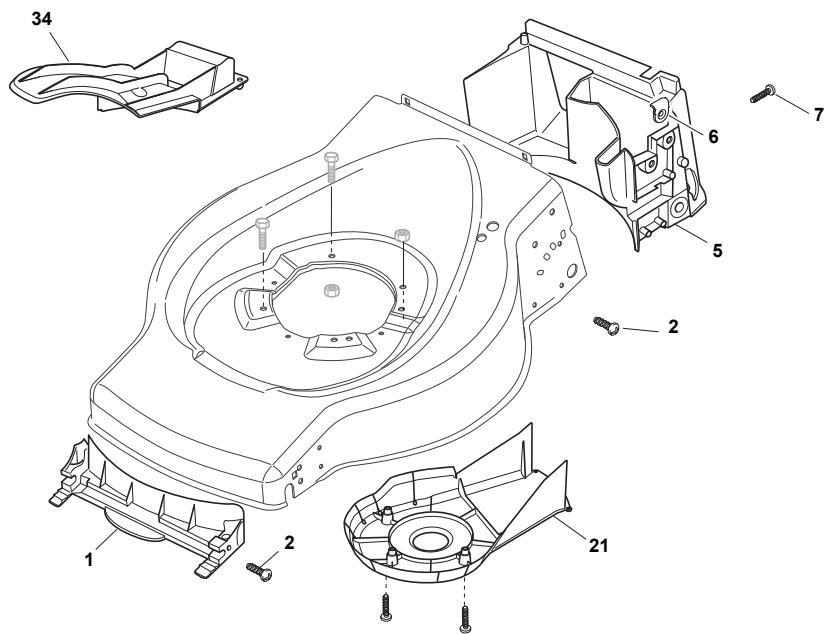

THIS INFORMATION IS NOT INTENDED FOR SALE OR RESALE, AND THIS NOTICE MUST REMAIN ON ALL COPIES.

POSITION	PART No.	Q.Ty	DESCRIPTION	NOTES
1	381003703/0	1	Deck Red	
2	122131750/0	2	Nut	
3	381000153/0	1	Axle, Front Wheels	
4	112760600/0	2	Screw	
5	112155000/0	2	Nut	
6	322600095/0	2	Protection, Wheel	
7	325670011/0	2	Washer	
12	122033319/0	1	Adjustment Rod	
13	381000159/0	2	Axle, Rear Wheels	
14	122753001/0	2	Pin	
16	322600106/1	2	Protection, Wheel	
17	381003303/0	1	Lever, Height Adjustment	
18	112728689/0	2	Screw	
19	322170622/0	4	Spacer	
22	122446186/0	1	Spring	

POSITION	PART No.	Q.Ty	DESCRIPTION	NOTES
1	112760605/0	4	Screw	
2	112521350/0	4	Washer	
3	381006686/0	1	Handle, Lower Part	
4	112819120/0	1	Guide Spring	
5	122671651/0	2	Washer	
6	122399900/0	2	Knob	
7	112293200/0	2	Nut	
8	381008696/0	1	Outfit, Screws	

POSITION	PART No.	Q.Ty	DESCRIPTION	NOTES
1	381006739/1	1	Handle, Upper Part	
1	381006745/0	1	Handle, Upper Part with sponge handgrip	
2	122430313/0	1	Guide Spring	
3	112521330/0	1	Washer	
4	112154510/0	1	Nut	
5	118390020/0	1	Fairlead	
6	181003363/1	1	Lever, Engine Brake Black	
7	181030057/0	1	Cable, Thread Engine Brake	
8	112727783/0	1	Screw	
9	112154510/0	1	Nut	
10	181003364/0	1	Lever, Driving Black	
11	381030082/0	1	Cable, Rear Drive	
12	322551640/0	1	Plate	

POSITION	PART No.	Q.Ty	DESCRIPTION	NOTES
1	122122200/0	4	Bearing	
2	322686091/1	2	Wheel Ø 165	
7	122524341/0	2	Pin	
8	322110491/0	2	Hub Cap Grey	
9	322120109/0	2	Ring Gear	
10	322170622/0	2	Spacer	
11	122122200/0	4	Bearing	
12	322686093/0	2	Wheel Ø 190	
13	112523050/0	2	Washer	
14	112735599/0	2	Screw	
15	322110492/0	2	Hub Cap Grey	
18	381000159/0	1	Axle, Rear Wheels	
19	122675100/0	1	Washer	