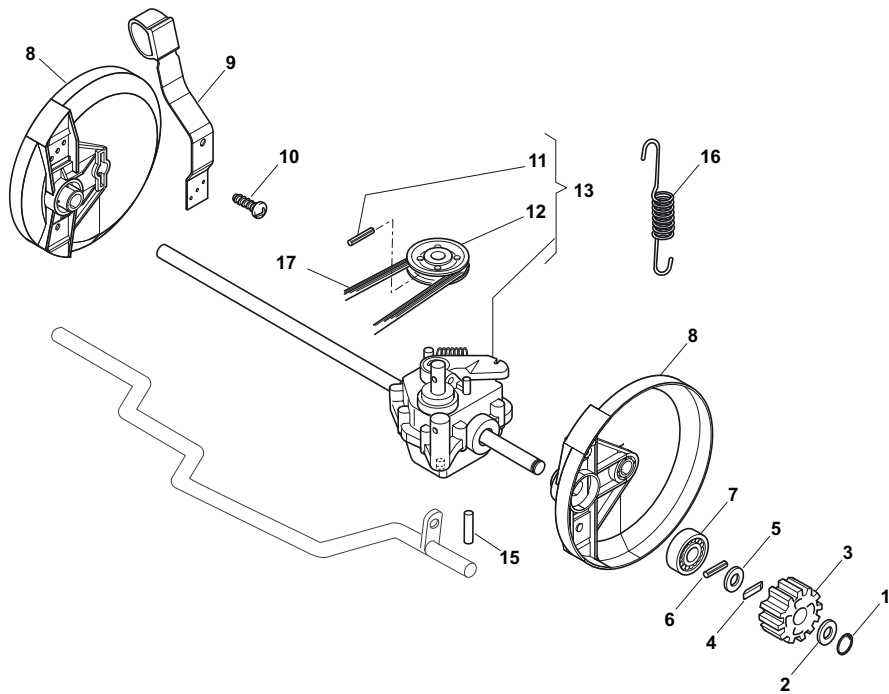

POSITION	PART No.	Q.Ty	DESCRIPTION	NOTES
1	322108271/0	1	Front Conveyor Assy	
2	112728686/0	6	Screw	
5	322108272/2	1	Rear Conveyor Assy	
6	322545189/0	4	Plate	
7	112728686/0	2	Screw	
8	112728530/0	2	Screw	
21	322060222/0	1	Protection, Belt	
34	322140233/0	1	Deflector	

POSITION	PART No.	Q.Ty	DESCRIPTION	NOTES
1	112760605/0	4	Screw	
2	112521350/0	4	Washer	
3	381006686/0	1	Handle, Lower Part	
4	112819120/0	1	Guide Spring	
5	122671651/0	2	Washer	
6	122399900/0	2	Knob	
7	112293200/0	2	Nut	
8	381008696/0	1	Outfit, Screws	

POSITION	PART No.	Q.Ty	DESCRIPTION	NOTES
1	381006739/1	1	Handle, Upper Part	
1	381006745/0	1	Handle, Upper Part with sponge handgrip	
2	122430313/0	1	Guide Spring	
3	112521330/0	1	Washer	
4	112154510/0	1	Nut	
5	118390020/0	1	Fairlead	
6	181003363/1	1	Lever, Engine Brake Black	
7	181030057/0	1	Cable, Thread Engine Brake	
8	112727783/0	1	Screw	
9	112154510/0	1	Nut	
10	181003364/0	1	Lever, Driving Black	
11	381030082/0	1	Cable, Rear Drive	
12	322551640/0	1	Plate	

POSITION	PART No.	Q.Ty	DESCRIPTION	NOTES
1	122465607/3	1	Hub With Pulley, Crankshaft Ø 22.2	
2	181004381/1	1	Blade	
3	122160400/0	1	Elastic Washer	
4	112523080/0	1	Washer	
5	112735698/0	1	Screw	
6	112139100/0	1	Feather, Crankshaft Ø 22.2	
12	112793701/0	2	Screw	
13	112293201/0	2	Nut	
14	112691800/0	1	Screw	
15	112521350/0	1	Washer	
16	112155000/0	1	Nut	
17	112775000/0	3	Screw	
18	112540060/0	1	Washer	
19	112293200/0	1	Nut	
20	122671651/0	1	Washer	
22	325670011/0	1	Washer	
23	112155000/0	1	Nut	