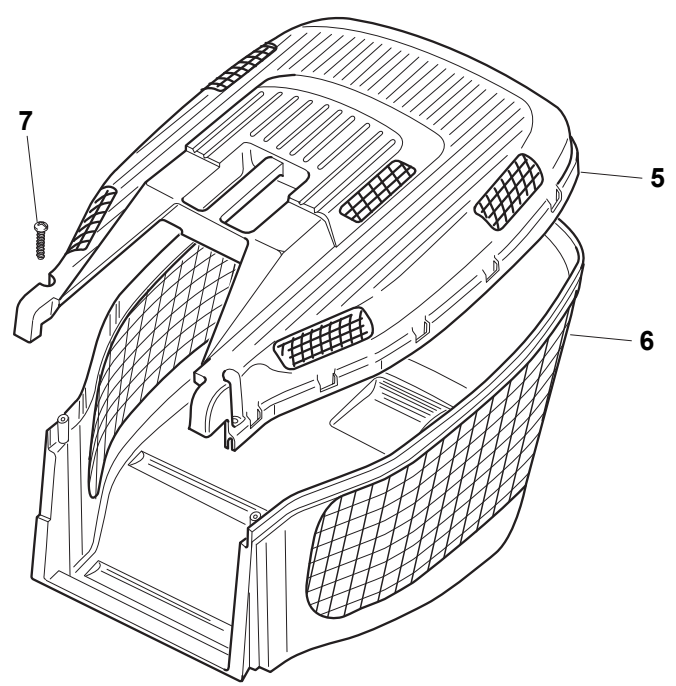

POSITION	PART No.	Q.Ty	DESCRIPTION	NOTES
1	322785136/1	1	Support	
2	122517858/0	1	Pin	
3	122450431/0	1	Spring	
4	322600099/2	1	Stone-Guard	
5	322486122/0	1	Grassbox Upper Part	
6	322486128/0	1	Grassbox Lower Part	
7	112728686/0	2	Screw