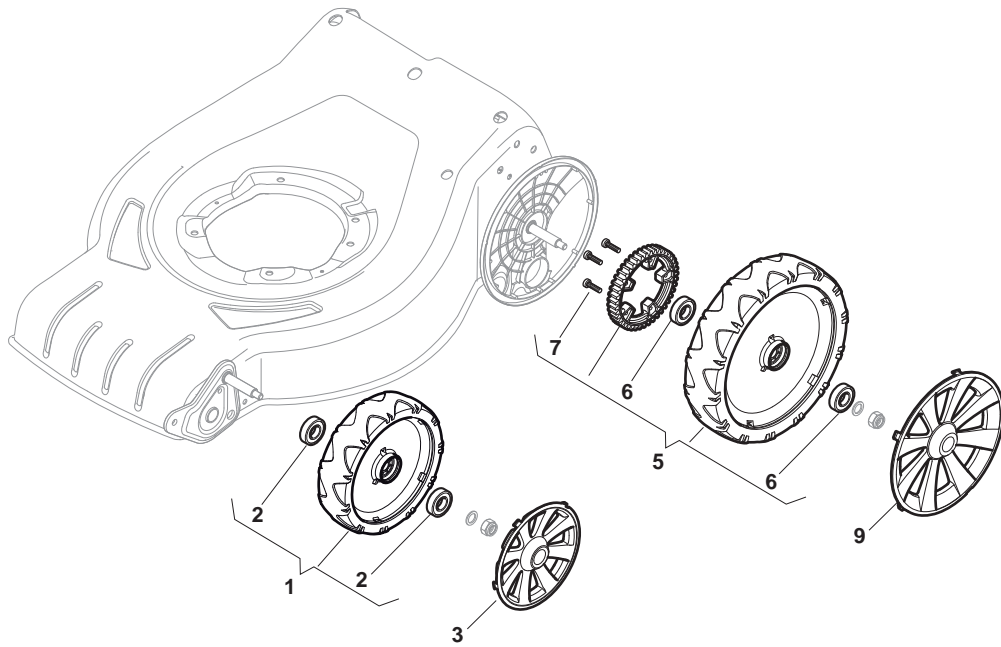

POSITION	PART No.	Q.Ty	DESCRIPTION	NOTES
1	322545189/0	2	Plate	
2	322735597/1	1	Sector, Height Adjustment	
3	381005141/0	2	Support, Wheel	
4	381003354/0	2	Lever, Height Adjustment	
5	122519811/0	2	Pin	
6	112521350/0	2	Washer	
7	112155000/0	2	Nut	
9	322735595/1	1	Sector, Height Adjustment	
11	112728698/0	4	Screw	
12	322545152/0	2	Plate	
13	381302817/0	1	Axle, Rear Wheels	
14	122534131/0	1	Pin	
15	381003357/0	1	Lever, Height Adjustment	
16	122446192/0	1	Spring	
17	112154510/0	1	Nut	
18	322600205/0	2	Wheel Protection	
21	112521350/0	2	Washer	
22	112155000/0	2	Nut	

POSITION	PART No.	Q.Ty	DESCRIPTION	NOTES
1	381006737/0	1	Handle, Lower Part	
2	112819110/0	2	Screw	
3	122671651/0	2	Washer	
4	122399900/0	2	Knob, Black	
5	112293200/0	2	Nut	
7	112818900/0	2	Screw	
9	122399900/0	2	Knob, Black	
10	112293200/0	2	Nut	
11	112155000/0	2	Nut	
12	112521350/0	2	Washer	
13	112369500/0	2	Elastic Washer	
14	112760605/0	2	Screw	
15	381008691/0	1	Screws Outfit, Black	

POSITION	PART No.	Q.Ty	DESCRIPTION	NOTES
1	381006739/1	1	Handle, Upper Part	
1	381006745/1	1	Handle, Upper Part with sponge handgrip	
2	122430313/0	1	Guide Spring	
3	112521330/0	1	Washer	
4	112154510/0	1	Nut	
5	118390020/0	1	Fairlead	
6	181003363/1	1	Lever, Engine Brake Black	
7	181030056/0	1	Cable, Thread Engine Brake	
8	112727783/0	1	Screw	
9	112154510/0	1	Nut	
10	181003364/0	1	Lever, Driving Black	
11	381030051/0	1	Cable, Rear Drive	
12	322551640/0	1	Plate	

POSITION	PART No.	Q.Ty	DESCRIPTION	NOTES
1	112608600/0	4	Seeger	
2	122570120/1	1	Pinion L	
3	122570110/1	1	Pinion R	
4	322042066/0	2	Bush	
5	112521371/0	2	Washer	
6	181003092/0	1	Gear Box	
7	122601904/0	1	Pulley	
8	112645705/0	1	Pin	
9	122033283/0	1	Adjustment Rod	
10	135063800/0	1	Belt	
11	122041957/1	1	Bush	
12	122450063/0	1	Spring	
13	322680009/0	1	Washer	
14	112154510/0	1	Nut	
15	122110230/0	1	Cap	
16	122753000/0	2	Pin	