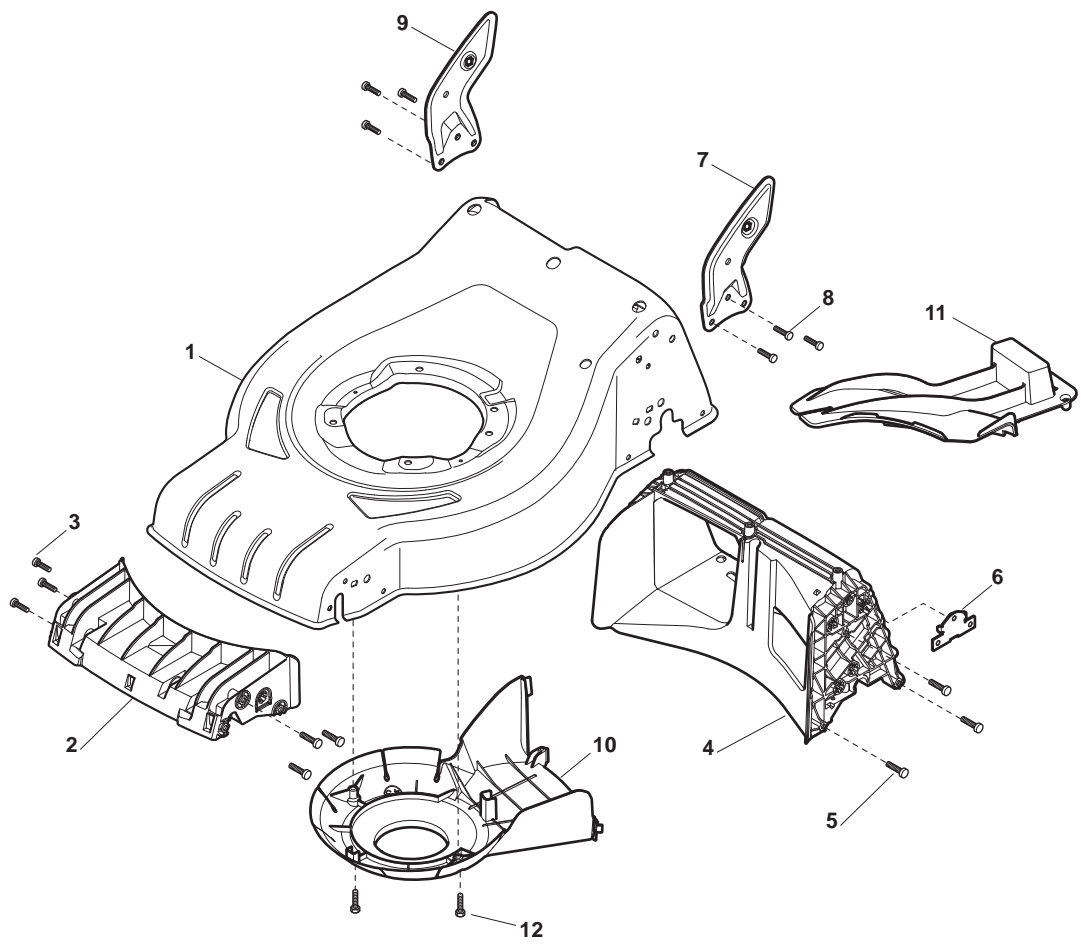

POSITION	PART No.	Q.Ty	DESCRIPTION	NOTES
1	381004024/0	1	Deck Black	
2	322108301/1	1	Front Conveyor Assy	
3	112728699/0	6	Screw	
4	322108302/0	1	Rear Conveyor Assy	
5	112728699/0	6	Screw	
6	322545213/0	2	Plate	
7	381005139/0	1	Bracket, L	
8	112727801/0	6	Screw	
9	381005137/0	1	Bracket, R	
10	322060242/0	1	Protection, Belt	
11	322140239/0	1	Deflector	
12	112728530/0	2	Screw