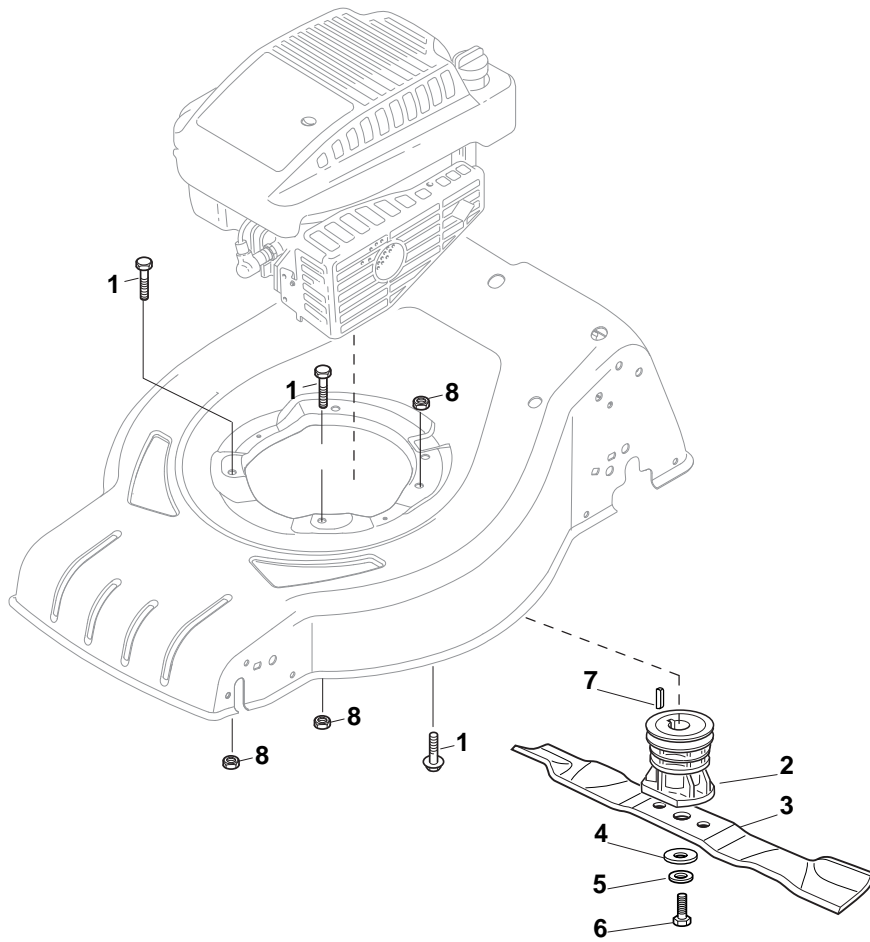

POSITION	PART No.	Q.Ty	DESCRIPTION	NOTES
1	112793701/0	3	Screw	
2	122465607/3	1	Hub With Pulley, Crankshaft Ø 22.2	
3	181004346/3	1	Blade Standard	
4	122160400/0	1	Elastic Washer	
5	112523080/0	1	Washer	
6	112735698/0	1	Screw	
7	112139100/0	1	Feather, Crankshaft Ø 22.2	
8	112154210/0	3	Screw