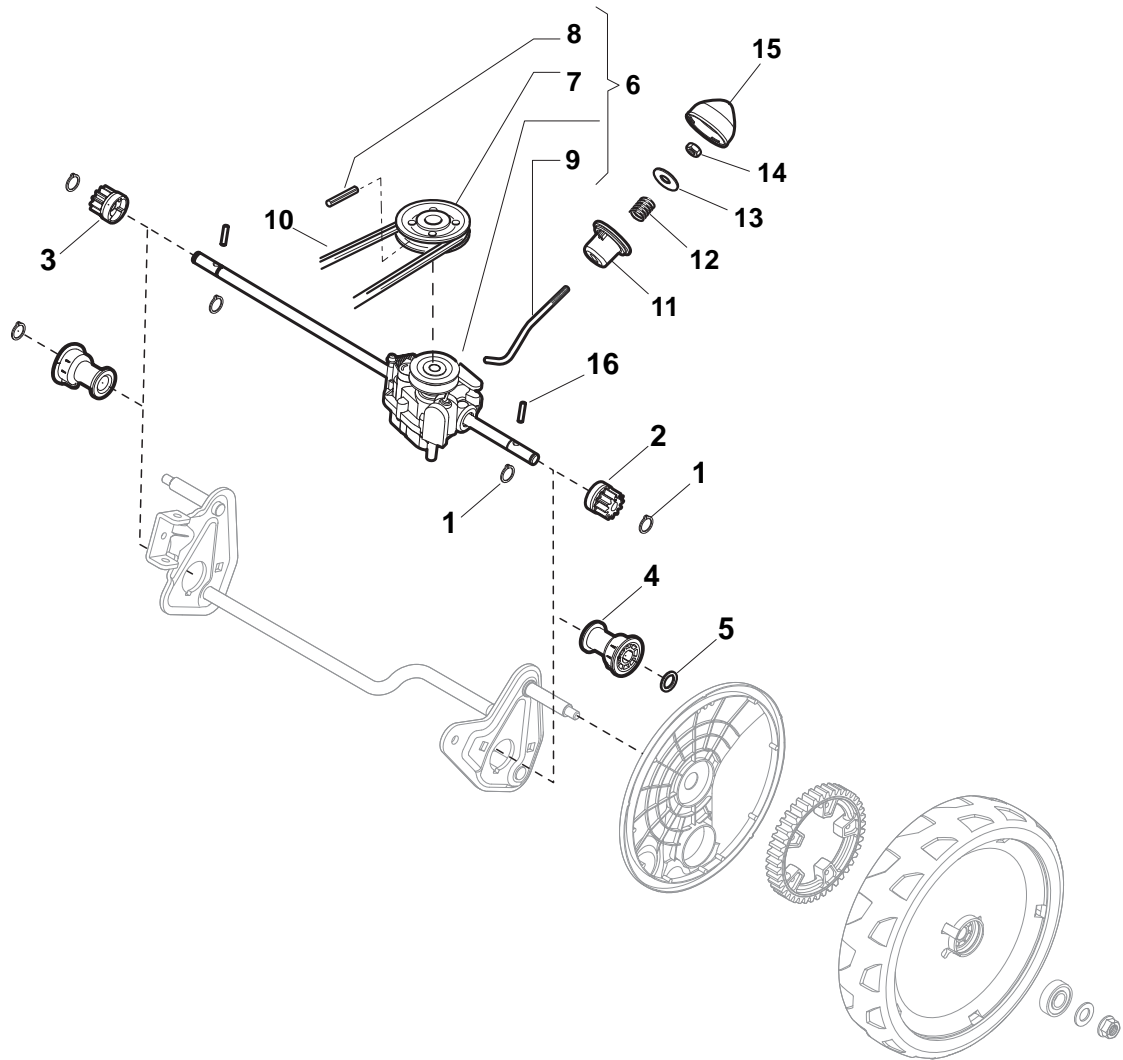

POSITION	PART No.	Q.Ty	DESCRIPTION	NOTES
1	322545189/0	2	Plate	
2	322735597/1	1	Sector, Height Adjustment	
3	381005141/0	2	Support, Wheel	
4	381003354/0	2	Lever, Height Adjustment	
5	122519811/0	2	Pin	
6	112521350/0	2	Washer	
7	112155000/0	2	Nut	
9	322735595/1	1	Sector, Height Adjustment	
11	112728698/0	4	Screw	
12	322545152/0	2	Plate	
13	381302817/0	1	Axle, Rear Wheels	
14	122534131/0	1	Pin	
15	381003357/0	1	Lever, Height Adjustment	
16	122446192/0	1	Spring	
17	112154510/0	1	Nut	
18	322600205/0	2	Wheel Protection	
21	112521350/0	2	Washer	
22	112155000/0	2	Nut	

POSITION	PART No.	Q.Ty	DESCRIPTION	NOTES
1	381006737/0	1	Handle, Lower Part	
2	112819110/0	2	Screw	
3	122671651/0	2	Washer	
4	122399900/0	2	Knob, Black	
5	112293200/0	2	Nut	
7	112818900/0	2	Screw	
9	122399900/0	2	Knob, Black	
10	112293200/0	2	Nut	
11	112155000/0	2	Nut	
12	112521350/0	2	Washer	
13	112369500/0	2	Elastic Washer	
14	112760605/0	2	Screw	
15	381008691/0	1	Screws Outfit, Black	

POSITION	PART No.	Q.Ty	DESCRIPTION	NOTES
1	381006739/1	1	Handle, Upper Part	
1	381006745/1	1	Handle, Upper Part with sponge handgrip	
2	122430313/0	1	Guide Spring	
3	112521330/0	1	Washer	
4	112154510/0	1	Nut	
5	118390020/0	1	Fairlead	
6	181003363/1	1	Lever, Engine Brake Black	
7	181030056/0	1	Cable, Thread Engine Brake	
8	112727783/0	1	Screw	
9	112154510/0	1	Nut	
10	181003364/0	1	Lever, Driving Black	
11	381030051/0	1	Cable, Rear Drive	
12	322551640/0	1	Plate	

POSITION	PART No.	Q.Ty	DESCRIPTION	NOTES
1	381007455/1	2	Wheel Ø 180	
2	119216035/0	4	Bearing	
3	322110647/0	2	Hub Cap Yellow	
5	381007467/1	2	Wheel Ø 240	
6	119216035/0	4	Bearing	
7	112728706/0	6	Screw	
9	322110648/0	2	Hub Cap Yellow	