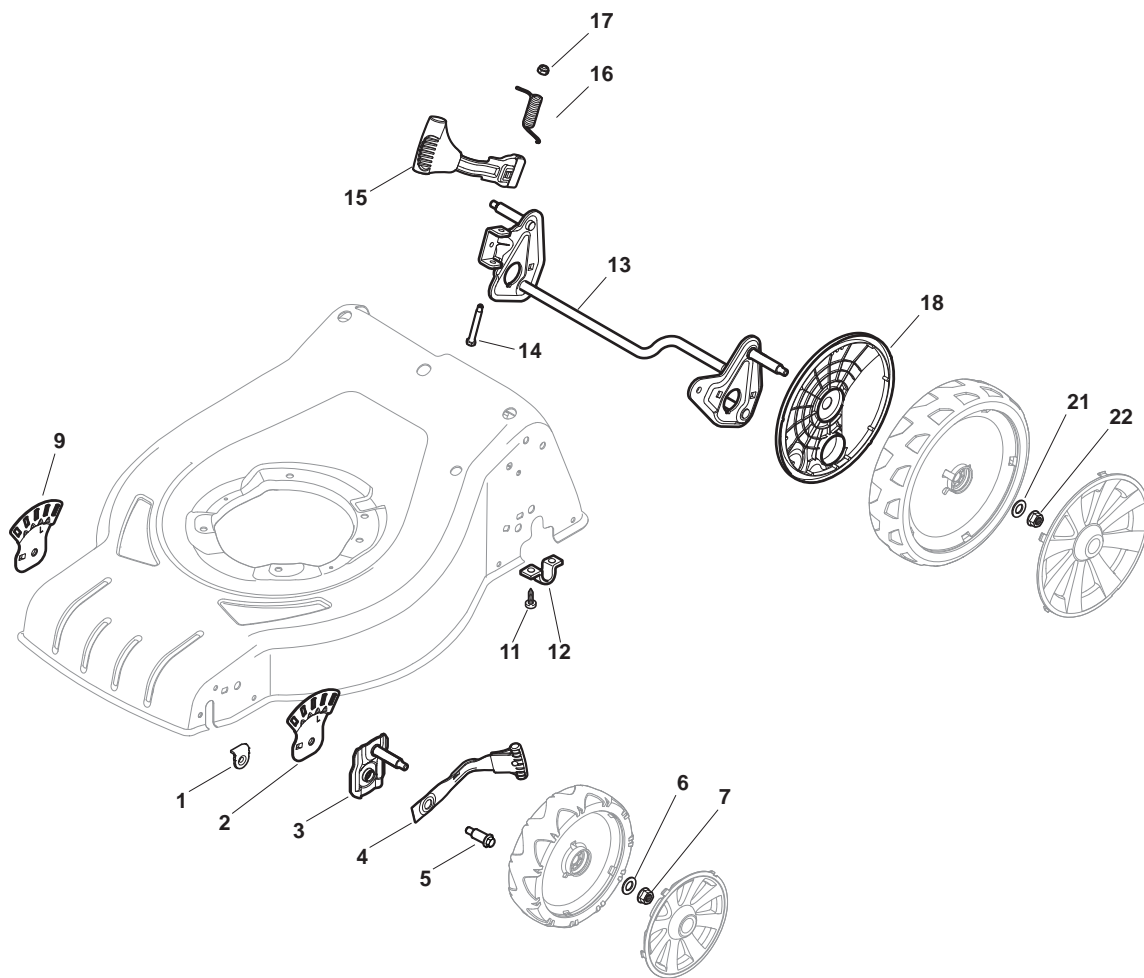

POSITION	PART No.	Q.Ty	DESCRIPTION	NOTES
1	322545189/0	2	Plate	
2	322735597/1	1	Sector, Height Adjustment	
3	381005141/0	2	Support, Wheel	
4	381003354/0	2	Lever, Height Adjustment	
5	122519811/0	2	Pin	
6	112521350/0	2	Washer	
7	112155000/0	2	Nut	
9	322735595/1	1	Sector, Height Adjustment	
11	112728698/0	4	Screw	
12	322545152/0	2	Plate	
13	381302817/0	1	Axle, Rear Wheels	
14	122534131/0	1	Pin	
15	381003357/0	1	Lever, Height Adjustment	
16	122446192/0	1	Spring	
17	112154510/0	1	Nut	
18	322600205/0	2	Wheel Protection	
21	112521350/0	2	Washer	
22	112155000/0	2	Nut	

POSITION	PART No.	Q.Ty	DESCRIPTION	NOTES
1	381006739/1	1	Handle, Upper Part	
1	381006745/1	1	Handle, Upper Part with sponge handgrip	
2	122430313/0	1	Guide Spring	
3	112521330/0	1	Washer	
4	112154510/0	1	Nut	
5	118390020/0	1	Fairlead	
6	181003363/1	1	Lever, Engine Brake Black	
7	181030056/0	1	Cable, Thread Engine Brake	
8	112727783/0	1	Screw	
9	112154510/0	1	Nut	
10	181003364/0	1	Lever, Driving Black	
11	381030051/0	1	Cable, Rear Drive	
12	322551640/0	1	Plate	

POSITION	PART No.	Q.Ty	DESCRIPTION	NOTES
1	112608600/0	4	Seeger	
2	122570120/1	1	Pinion L	
3	122570110/1	1	Pinion R	
4	322042066/0	2	Bush	
5	112521371/0	2	Washer	
6	181003092/0	1	Gear Box	
7	122601904/0	1	Pulley	
8	112645705/0	1	Pin	
9	122033283/0	1	Adjustment Rod	
10	135063800/0	1	Belt	
11	122041957/1	1	Bush	
12	122450063/0	1	Spring	
13	322680009/0	1	Washer	
14	112154510/0	1	Nut	
15	122110230/0	1	Cap	
16	122753000/0	2	Pin	

POSITION	PART No.	Q.Ty	DESCRIPTION	NOTES
1	381007455/1	2	Wheel Ø 180	
2	119216035/0	4	Bearing	
3	322110647/0	2	Hub Cap Yellow	
5	381007467/1	2	Wheel Ø 240	
6	119216035/0	4	Bearing	
7	112728706/0	6	Screw	
9	322110648/0	2	Hub Cap Yellow	