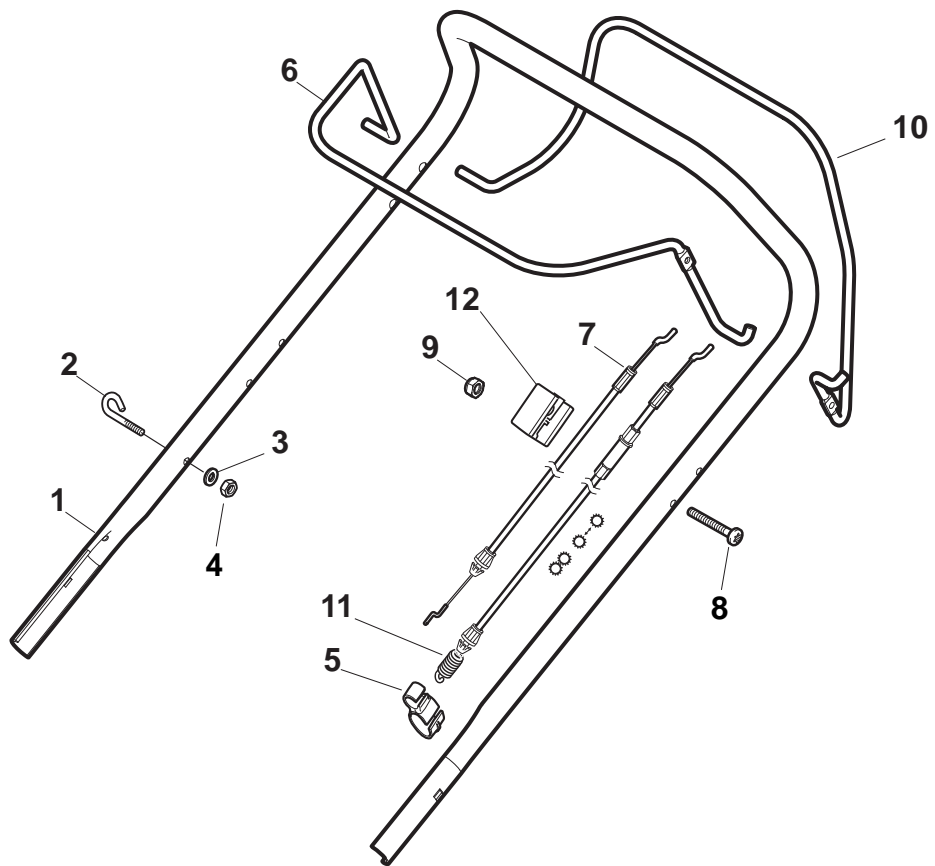

POSITION	PART No.	Q.Ty	DESCRIPTION	NOTES
1	322545189/0	2	Plate	
2	322735597/1	1	Sector, Height Adjustment	
3	381005141/0	2	Support, Wheel	
4	381003354/0	2	Lever, Height Adjustment	
5	122519811/0	2	Pin	
6	112521350/0	2	Washer	
7	112155000/0	2	Nut	
9	322735595/1	1	Sector, Height Adjustment	
11	112728698/0	4	Screw	
12	322545152/0	2	Plate	
13	381302817/0	1	Axle, Rear Wheels	
14	122534131/0	1	Pin	
15	381003357/0	1	Lever, Height Adjustment	
16	122446192/0	1	Spring	
17	112154510/0	1	Nut	
18	322600205/0	2	Wheel Protection	
21	112521350/0	2	Washer	
22	112155000/0	2	Nut	

POSITION	PART No.	Q.Ty	DESCRIPTION	NOTES
1	381006737/0	1	Handle, Lower Part	
2	112819110/0	2	Screw	
3	122671651/0	2	Washer	
4	122399900/0	2	Knob, Black	
5	112293200/0	2	Nut	
7	112818900/0	2	Screw	
9	122399900/0	2	Knob, Black	
10	112293200/0	2	Nut	
11	112155000/0	2	Nut	
12	112521350/0	2	Washer	
13	112369500/0	2	Elastic Washer	
14	112760605/0	2	Screw	
15	381008691/0	1	Screws Outfit, Black	

POSITION	PART No.	Q.Ty	DESCRIPTION	NOTES
1	381006739/1	1	Handle, Upper Part	
1	381006745/1	1	Handle, Upper Part with sponge handgrip	
2	122430313/0	1	Guide Spring	
3	112521330/0	1	Washer	
4	112154510/0	1	Nut	
5	118390020/0	1	Fairlead	
6	181003363/1	1	Lever, Engine Brake Black	
7	181030056/0	1	Cable, Thread Engine Brake	
8	112727783/0	1	Screw	
9	112154510/0	1	Nut	
10	181003364/0	1	Lever, Driving Black	
11	381030051/0	1	Cable, Rear Drive	
12	322551640/0	1	Plate	

POSITION	PART No.	Q.Ty	DESCRIPTION	NOTES
1	381007455/1	2	Wheel Ø 180	
2	119216035/0	4	Bearing	
3	322110647/0	2	Hub Cap Yellow	
5	381007467/1	2	Wheel Ø 240	
6	119216035/0	4	Bearing	
7	112728706/0	6	Screw	
9	322110648/0	2	Hub Cap Yellow	