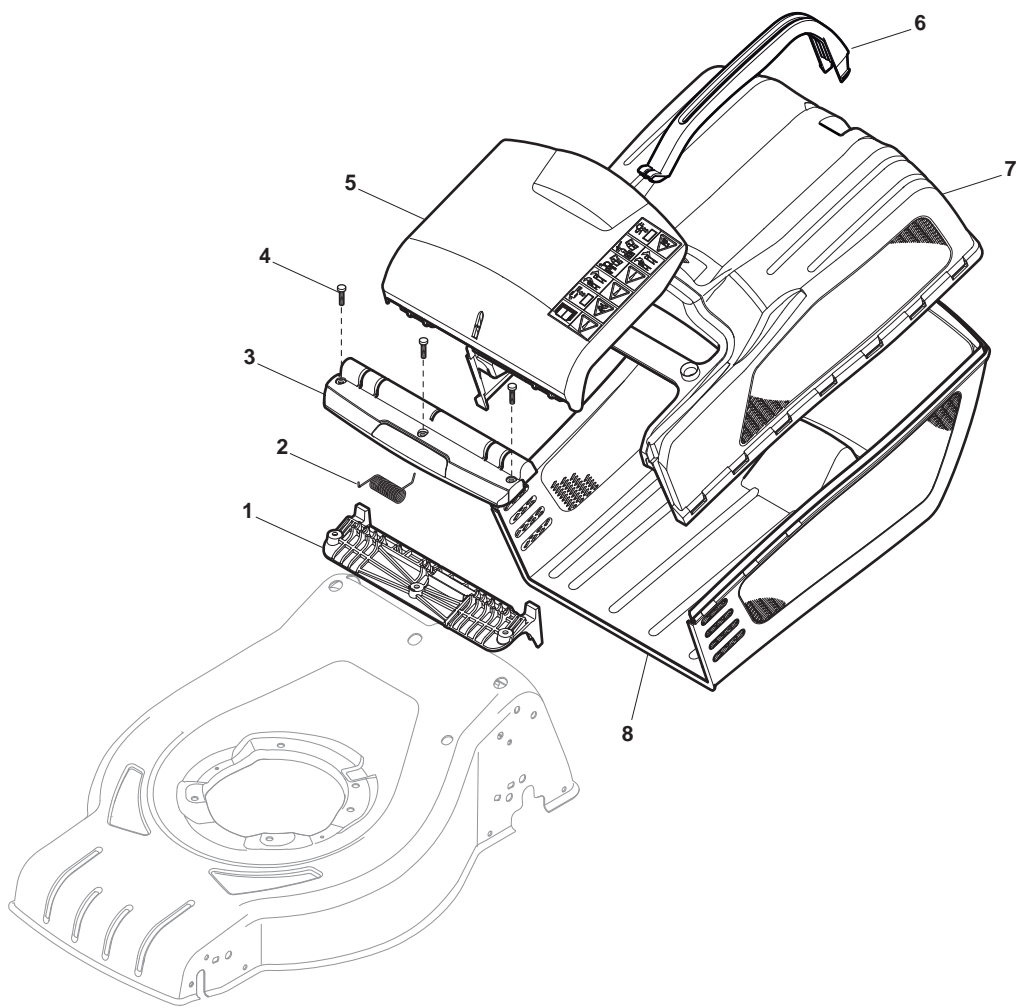

POSITION	PART No.	Q.Ty	DESCRIPTION	NOTES
1	322785331/0	1	Support	
2	122450464/0	1	Spring	
3	322109554/0	1	Cover, Black	
3	322109556/0	1	Cover, Yellow	
4	112728699/0	3	Screw	
5	322600206/1	1	Stone-Guard Black	
5	322600214/1	1	Stone-Guard Yellow	
6	322393643/0	1	Handle, Black	
7	322486260/0	1	Grassbox Upper Part, Black	
8	322486261/0	1	Grassbox Lower Part, Black