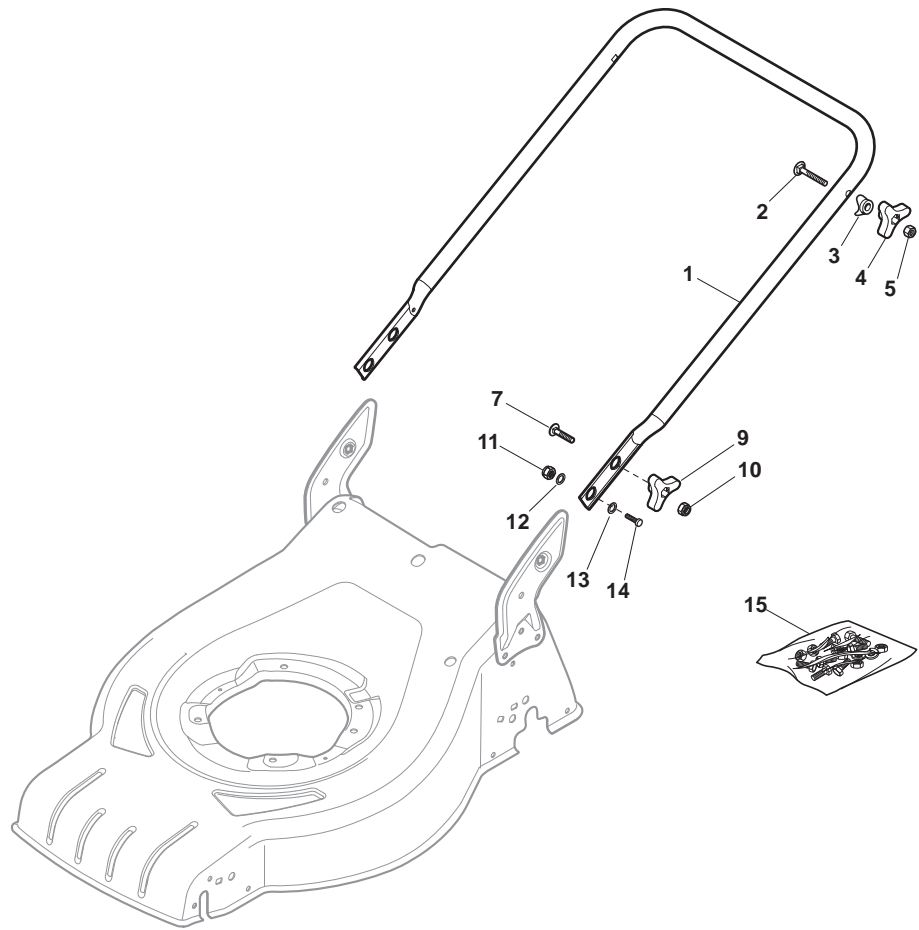

THIS INFORMATION IS NOT INTENDED FOR SALE OR RESALE, AND THIS NOTICE MUST REMAIN ON ALL COPIES.

POSITION	PART No.	Q.Ty	DESCRIPTION	NOTES
1	381004024/0	1	Deck Black	
2	322108301/1	1	Front Conveyor Assy	
3	112728699/0	6	Screw	
4	322108302/0	1	Rear Conveyor Assy	
5	112728699/0	6	Screw	
6	322545213/0	2	Plate	
7	381005139/0	1	Bracket, L	
8	112727801/0	6	Screw	
9	381005137/0	1	Bracket, R	
10	322060242/0	1	Protection, Belt	
11	322140239/0	1	Deflector	
12	112728530/0	2	Screw	

POSITION	PART No.	Q.Ty	DESCRIPTION	NOTES
1	322545189/0	2	Plate	
2	322735597/1	1	Sector, Height Adjustment	
3	381005141/0	2	Support, Wheel	
4	381003354/0	2	Lever, Height Adjustment	
5	122519811/0	2	Pin	
6	112521350/0	2	Washer	
7	112155000/0	2	Nut	
9	322735595/1	1	Sector, Height Adjustment	
11	112728698/0	4	Screw	
12	322545152/0	2	Plate	
13	381302817/0	1	Axle, Rear Wheels	
14	122534131/0	1	Pin	
15	381003357/0	1	Lever, Height Adjustment	
16	122446192/0	1	Spring	
17	112154510/0	1	Nut	
18	322600205/0	2	Wheel Protection	
21	112521350/0	2	Washer	
22	112155000/0	2	Nut	

POSITION	PART No.	Q.Ty	DESCRIPTION	NOTES
1	381006737/0	1	Handle, Lower Part	
2	112819110/0	2	Screw	
3	122671651/0	2	Washer	
4	122399900/0	2	Knob, Black	
5	112293200/0	2	Nut	
7	112818900/0	2	Screw	
9	122399900/0	2	Knob, Black	
10	112293200/0	2	Nut	
11	112155000/0	2	Nut	
12	112521350/0	2	Washer	
13	112369500/0	2	Elastic Washer	
14	112760605/0	2	Screw	
15	381008691/0	1	Screws Outfit, Black	

POSITION	PART No.	Q.Ty	DESCRIPTION	NOTES
1	381006739/1	1	Handle, Upper Part	
1	381006745/1	1	Handle, Upper Part with sponge handgrip	
2	122430313/0	1	Guide Spring	
3	112521330/0	1	Washer	
4	112154510/0	1	Nut	
5	118390020/0	1	Fairlead	
6	181003363/1	1	Lever, Engine Brake Black	
7	181030056/0	1	Cable, Thread Engine Brake	
8	112727783/0	1	Screw	
9	112154510/0	1	Nut	
10	181003364/0	1	Lever, Driving Black	
11	381030051/0	1	Cable, Rear Drive	
12	322551640/0	1	Plate	