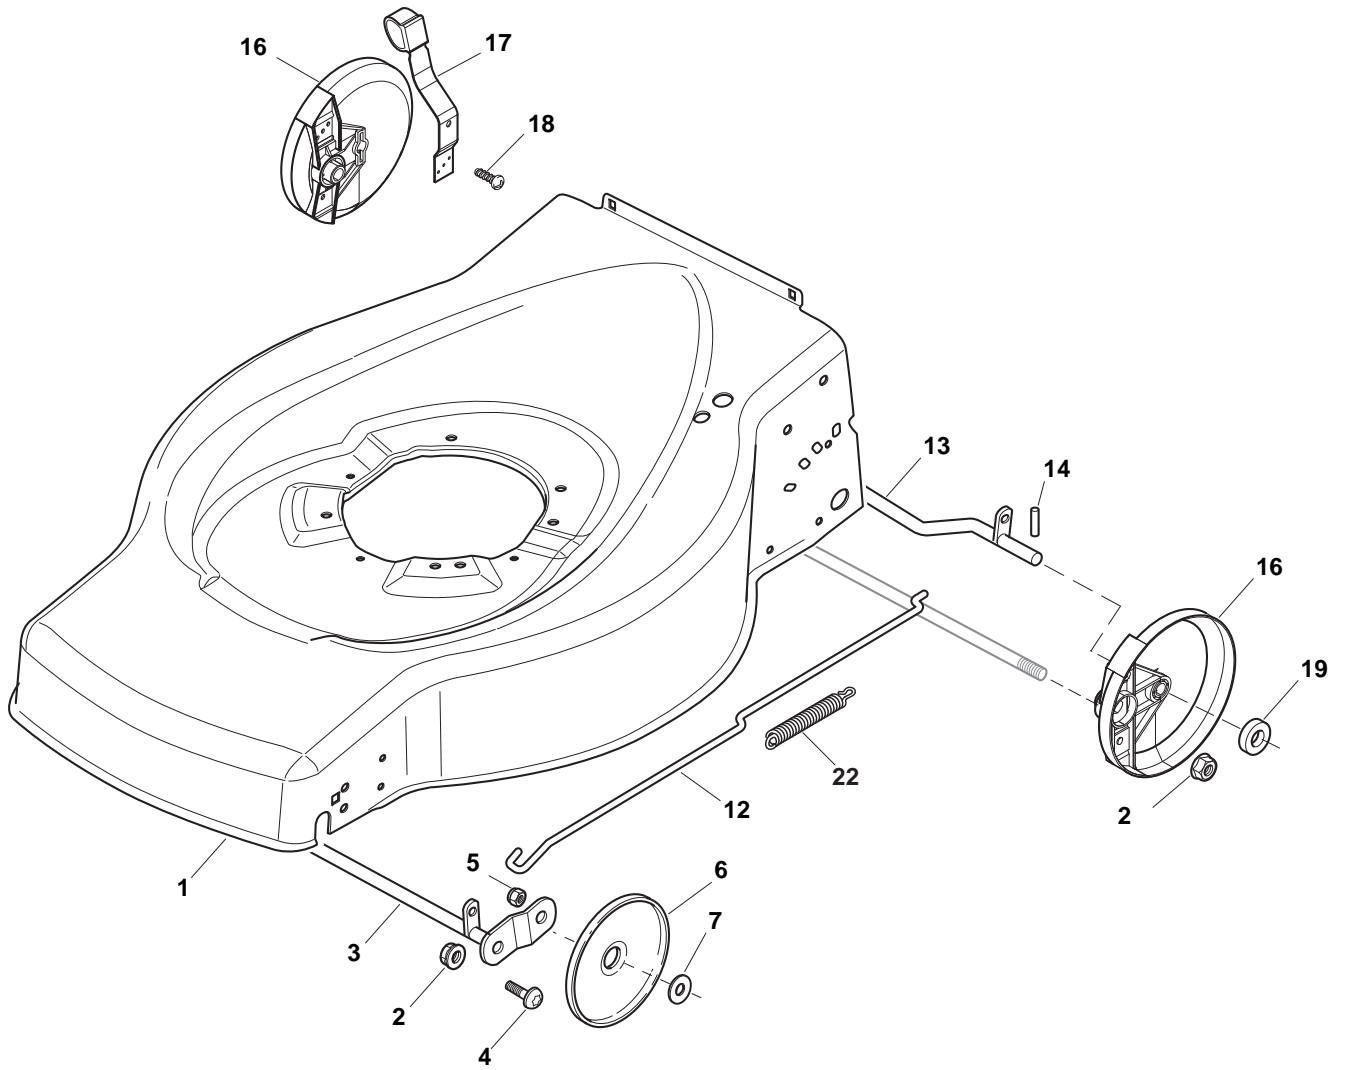

THIS INFORMATION IS NOT INTENDED FOR SALE OR RESALE, AND THIS NOTICE MUST REMAIN ON ALL COPIES.

POSITION	PART No.	Q.Ty	DESCRIPTION	NOTES
1	381002538/0	1	Deck Red	
2	122131750/0	2	Nut	
3	381000153/0	1	Axle, Front Wheels	
4	112760600/0	2	Screw	
5	112155000/0	2	Nut	
6	322600095/0	2	Protection, Wheel	
7	325670011/0	2	Washer	
12	122033317/0	1	Adjustment Rod	
13	381000159/0	2	Axle, Rear Wheels	
14	122753001/0	2	Pin	
16	322600106/1	2	Protection, Wheel	
17	381003303/0	1	Lever, Height Adjustment	
18	112728689/0	2	Screw	
19	322170622/0	4	Spacer	
22	122446186/0	1	Spring	Only 534 Model

POSITION	PART No.	Q.Ty	DESCRIPTION	NOTES
1	381006739/1	1	Handle, Upper Part	
1	381006745/0	1	Handle, Upper Part with sponge handgrip	
2	122430313/0	1	Guide Spring	
3	112521330/0	1	Washer	
4	112154510/0	1	Nut	
5	118390020/0	1	Fairlead	
6	181003363/1	1	Lever, Engine Brake Black	
7	181030053/0	1	Cable, Thread Engine Brake	
8	112727788/0	1	Screw	
9	112154510/0	1	Nut	
10	181003364/0	1	Lever, Driving Black	
11	381030082/0	1	Cable, Rear Drive	
12	181005501/1	1	Throttle Cable	

POSITION	PART No.	Q.Ty	DESCRIPTION	NOTES
1	122122200/0	4	Bearing	
2	322686091/1	2	Wheel Ø 165	
7	122524341/0	2	Pin	
8	322110491/0	2	Hub Cap Grey	
9	322120109/0	2	Ring Gear	
10	322170622/0	2	Spacer	
11	122122200/0	4	Bearing	
12	322686093/0	2	Wheel Ø 190	
13	112523050/0	2	Washer	
14	112735599/0	2	Screw	
15	322110492/0	2	Hub Cap Grey	
18	381000159/0	1	Axle, Rear Wheels	
19	122675100/0	1	Washer	