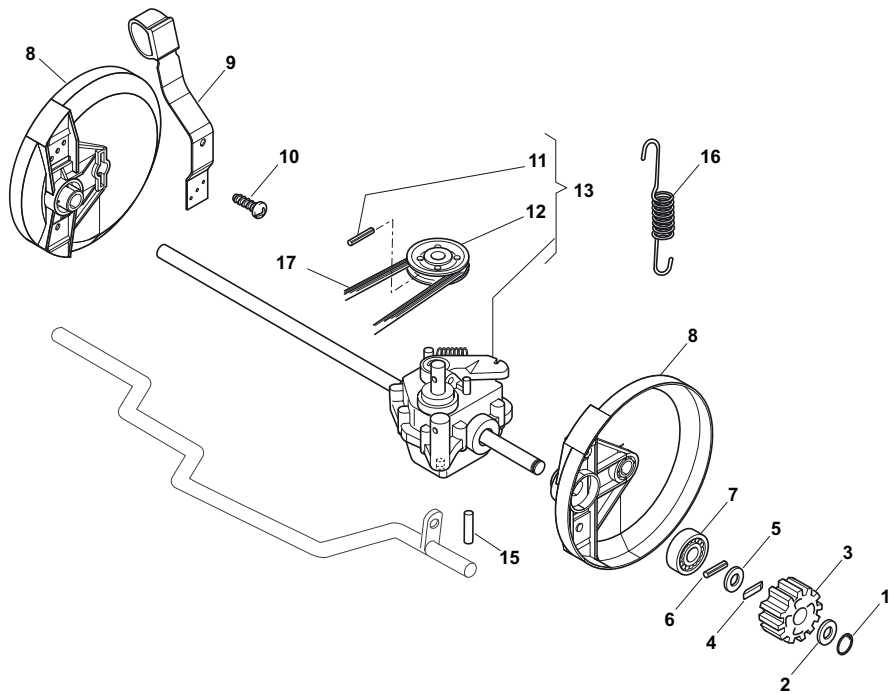

THIS INFORMATION IS NOT INTENDED FOR SALE OR RESALE, AND THIS NOTICE MUST REMAIN ON ALL COPIES.

POSITION	PART No.	Q.Ty	DESCRIPTION	NOTES
1	381002538/0	1	Deck Red	
2	122131750/0	2	Nut	
3	381000153/0	1	Axle, Front Wheels	
4	112760600/0	2	Screw	
5	112155000/0	2	Nut	
6	322600095/0	2	Protection, Wheel	
7	325670011/0	2	Washer	
12	122033317/0	1	Adjustment Rod	
13	381000159/0	2	Axle, Rear Wheels	
14	122753001/0	2	Pin	
16	322600106/1	2	Protection, Wheel	
17	381003303/0	1	Lever, Height Adjustment	
18	112728689/0	2	Screw	
19	322170622/0	4	Spacer	
22	122446186/0	1	Spring	Only 534 Model

POSITION	PART No.	Q.Ty	DESCRIPTION	NOTES
1	112760605/0	4	Screw	
2	112521350/0	4	Washer	
3	381006570/0	1	Handle, Lower Part	
4	112819120/0	1	Guide Spring	
5	122671651/0	2	Washer	
6	122399900/0	2	Knob	
7	112293200/0	2	Nut	
8	381008696/0	1	Outfit, Screws	

POSITION	PART No.	Q.Ty	DESCRIPTION	NOTES
1	381006739/1	1	Handle, Upper Part	
1	381006745/0	1	Handle, Upper Part with sponge handgrip	
2	122430313/0	1	Guide Spring	
3	112521330/0	1	Washer	
4	112154510/0	1	Nut	
5	118390020/0	1	Fairlead	
6	181003363/1	1	Lever, Engine Brake Black	
7	181030053/0	1	Cable, Thread Engine Brake	
8	112727788/0	1	Screw	
9	112154510/0	1	Nut	
10	181003364/0	1	Lever, Driving Black	
11	381030082/0	1	Cable, Rear Drive	
12	181005501/1	1	Throttle Cable	

POSITION	PART No.	Q.Ty	DESCRIPTION	NOTES
1	122465608/2	1	Hub With Pulley, Crankshaft Ø 25	
2	181004365/3	1	Blade	
3	122160400/0	1	Elastic Washer	
4	112523080/0	1	Washer	
5	112735698/0	1	Screw	
6	112139150/0	1	Feather, Crankshaft Ø 25	
12	112691100/0	2	Screw	
13	112293201/0	2	Nut	
14	112691100/0	2	Screw	Not for Honda Engine
14	112691800/0	1	Screw	Not for Honda Engine
15	112521350/0	1	Washer	
16	112155000/0	1	Nut	
17	322943100/0	3	Screw	
18	112540060/0	1	Washer	
19	112293200/0	1	Nut	
20	122671651/0	1	Washer	
22	325670011/0	1	Washer	
23	112155000/0	1	Nut	
24	112728686/0	2	Screw	