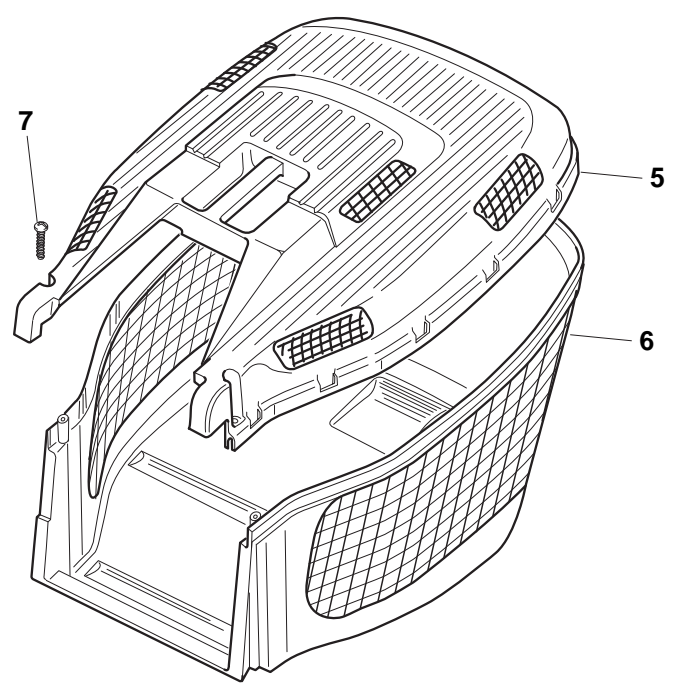

POSITION	PART No.	Q.Ty	DESCRIPTION	NOTES
1	322785136/1	1	Support	
2	122517858/0	1	Pin	
3	122450431/0	1	Spring	
4	322600099/2	1	Stone-Guard	
5	322486122/0	1	Grassbox Upper Part	
6	322486128/0	1	Grassbox Lower Part	
7	112728686/0	2	Screw