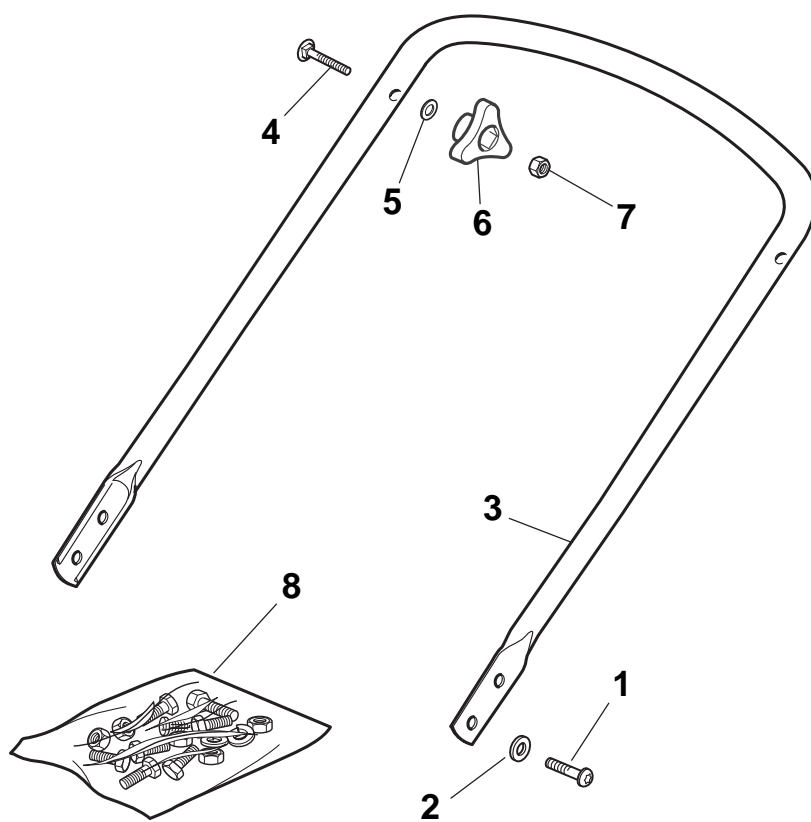

THIS INFORMATION IS NOT INTENDED FOR SALE OR RESALE, AND THIS NOTICE MUST REMAIN ON ALL COPIES.

POSITION	PART No.	Q.Ty	DESCRIPTION	NOTES
1	381002538/0	1	Deck Red	
2	122131750/0	2	Nut	
3	381000153/0	1	Axle, Front Wheels	
4	112760600/0	2	Screw	
5	112155000/0	2	Nut	
6	322600095/0	2	Protection, Wheel	
7	325670011/0	2	Washer	
12	122033317/0	1	Adjustment Rod	
13	381000159/0	2	Axle, Rear Wheels	
14	122753001/0	2	Pin	
16	322600106/1	2	Protection, Wheel	
17	381003303/0	1	Lever, Height Adjustment	
18	112728689/0	2	Screw	
19	322170622/0	4	Spacer	
22	122446186/0	1	Spring	Only 534 Model

POSITION	PART No.	Q.Ty	DESCRIPTION	NOTES
1	112760605/0	4	Screw	
2	112521350/0	4	Washer	
3	381006570/0	1	Handle, Lower Part	
4	112819120/0	1	Guide Spring	
5	122671651/0	2	Washer	
6	122399900/0	2	Knob	
7	112293200/0	2	Nut	
8	381008696/0	1	Outfit, Screws	

POSITION	PART No.	Q.Ty	DESCRIPTION	NOTES
1	381006739/1	1	Handle, Upper Part	
1	381006745/0	1	Handle, Upper Part with sponge handgrip	
2	122430313/0	1	Guide Spring	
3	112521330/0	1	Washer	
4	112154510/0	1	Nut	
5	118390020/0	1	Fairlead	
6	181003363/1	1	Lever, Engine Brake Black	
7	181030053/0	1	Cable, Thread Engine Brake	
8	112727788/0	1	Screw	
9	112154510/0	1	Nut	
10	181003364/0	1	Lever, Driving Black	
11	381030082/0	1	Cable, Rear Drive	
12	181005501/1	1	Throttle Cable	

POSITION	PART No.	Q.Ty	DESCRIPTION	NOTES
1	122122200/0	4	Bearing	
2	322686091/1	2	Wheel Ø 165	
7	122524341/0	2	Pin	
8	322110491/0	2	Hub Cap Grey	
9	322120109/0	2	Ring Gear	
10	322170622/0	2	Spacer	
11	122122200/0	4	Bearing	
12	322686093/0	2	Wheel Ø 190	
13	112523050/0	2	Washer	
14	112735599/0	2	Screw	
15	322110492/0	2	Hub Cap Grey	
18	381000159/0	1	Axle, Rear Wheels	
19	122675100/0	1	Washer	