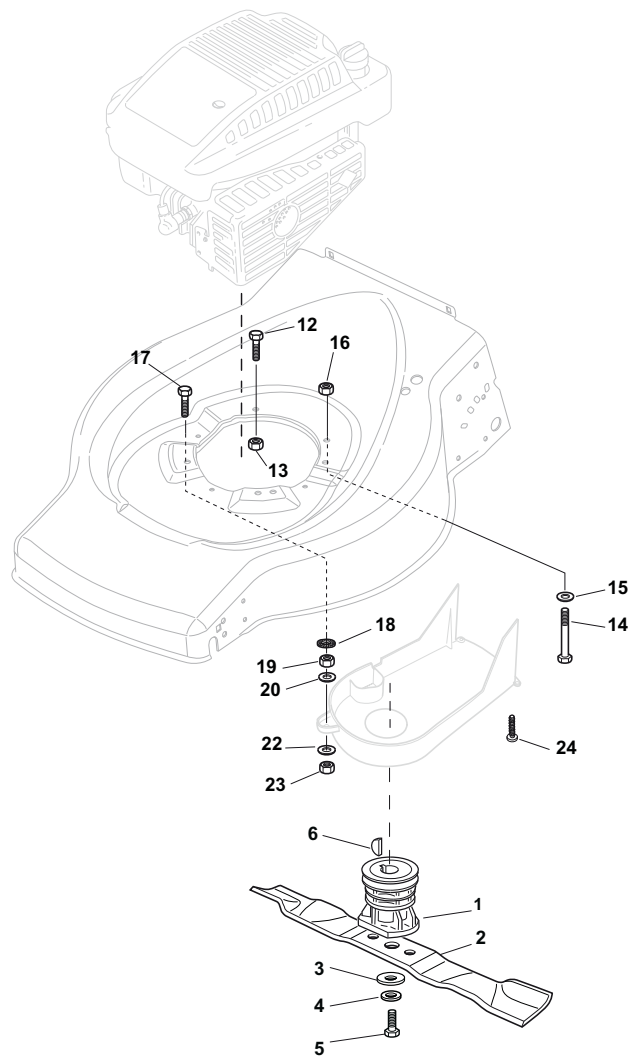

POSITION	PART No.	Q.Ty	DESCRIPTION	NOTES
1	112760605/0	4	Screw	
2	112521350/0	4	Washer	
3	381006570/0	1	Handle, Lower Part	
4	112819120/0	1	Guide Spring	
5	122671651/0	2	Washer	
6	122399900/0	2	Knob	
7	112293200/0	2	Nut	
8	381008696/0	1	Outfit, Screws	

POSITION	PART No.	Q.Ty	DESCRIPTION	NOTES
1	381006739/1	1	Handle, Upper Part	
1	381006745/0	1	Handle, Upper Part with sponge handgrip	
2	122430313/0	1	Guide Spring	
3	112521330/0	1	Washer	
4	112154510/0	1	Nut	
5	118390020/0	1	Fairlead	
6	181003363/1	1	Lever, Engine Brake Black	
7	181030053/0	1	Cable, Thread Engine Brake	
8	112727788/0	1	Screw	
9	112154510/0	1	Nut	
10	181003364/0	1	Lever, Driving Black	
11	381030082/0	1	Cable, Rear Drive	
12	181005501/1	1	Throttle Cable	

POSITION	PART No.	Q.Ty	DESCRIPTION	NOTES
1	112608520/0	2	Seeger	
2	322160520/0	2	Dust Cover	
3	122570125/0	2	Pinion	
4	122076645/0	2	Key	
5	322160520/0	2	Dust Cover	
6	112622620/0	2	Pin	
7	122122202/0	2	Bearing	
8	322600106/1	2	Protection, Wheel	
9	381003303/0	1	Lever, Height Adjustment	
10	112728689/0	2	Screw	
11	112713801/0	1	Dowel	
12	122601909/0	1	Pulley	
13	181003093/1	1	Gear Box	
15	122753001/0	2	Pin	
16	122450438/0	1	Spring	
17	135063750/0	1	Belt	

POSITION	PART No.	Q.Ty	DESCRIPTION	NOTES
1	122122200/0	4	Bearing	
2	322686091/1	2	Wheel Ø 165	
7	122524341/0	2	Pin	
8	322110491/0	2	Hub Cap Grey	
9	322120109/0	2	Ring Gear	
10	322170622/0	2	Spacer	
11	122122200/0	4	Bearing	
12	322686093/0	2	Wheel Ø 190	
13	112523050/0	2	Washer	
14	112735599/0	2	Screw	
15	322110492/0	2	Hub Cap Grey	
18	381000159/0	1	Axle, Rear Wheels	
19	122675100/0	1	Washer	