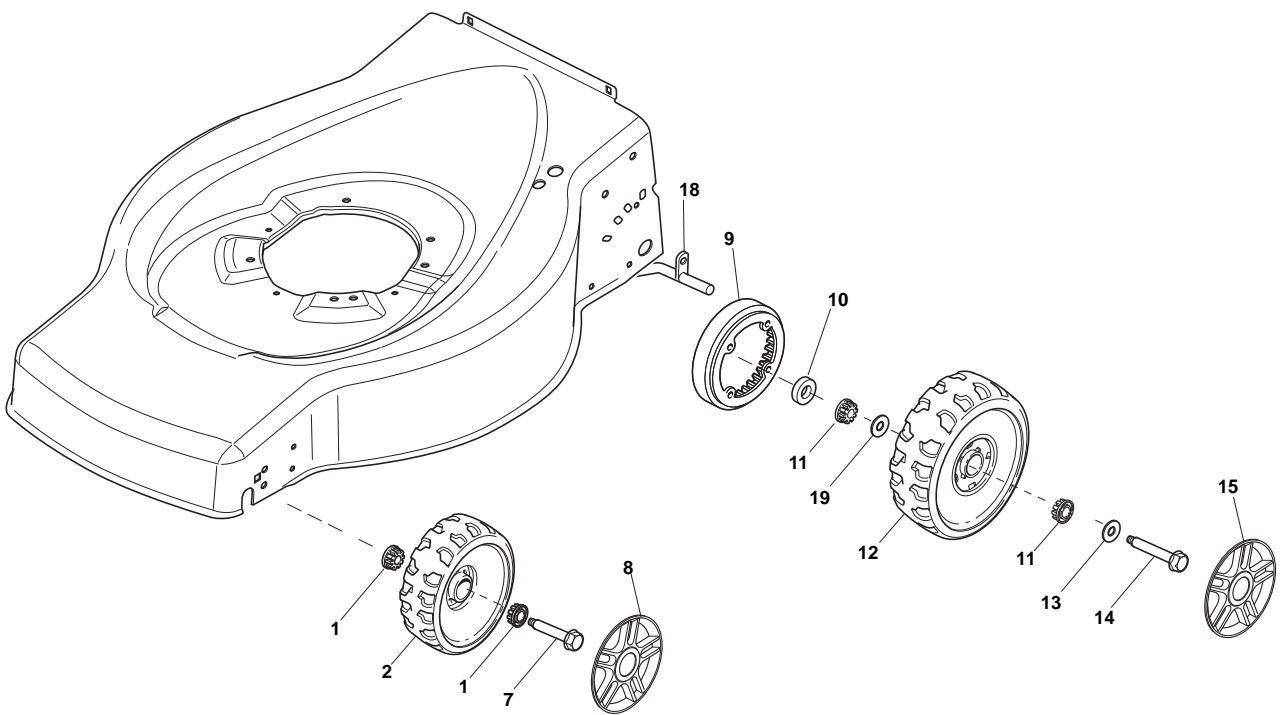

POSITION	PART No.	Q.Ty	DESCRIPTION	NOTES
1	122122200/0	4	Bearing	
2	322686091/1	2	Wheel Ø 165	
7	122524341/0	2	Pin	
8	322110491/0	2	Hub Cap Grey	
9	322120109/0	2	Ring Gear	
10	322170622/0	2	Spacer	
11	122122200/0	4	Bearing	
12	322686093/0	2	Wheel Ø 190	
13	112523050/0	2	Washer	
14	112735599/0	2	Screw	
15	322110492/0	2	Hub Cap Grey	
18	381000159/0	1	Axle, Rear Wheels	
19	122675100/0	1	Washer