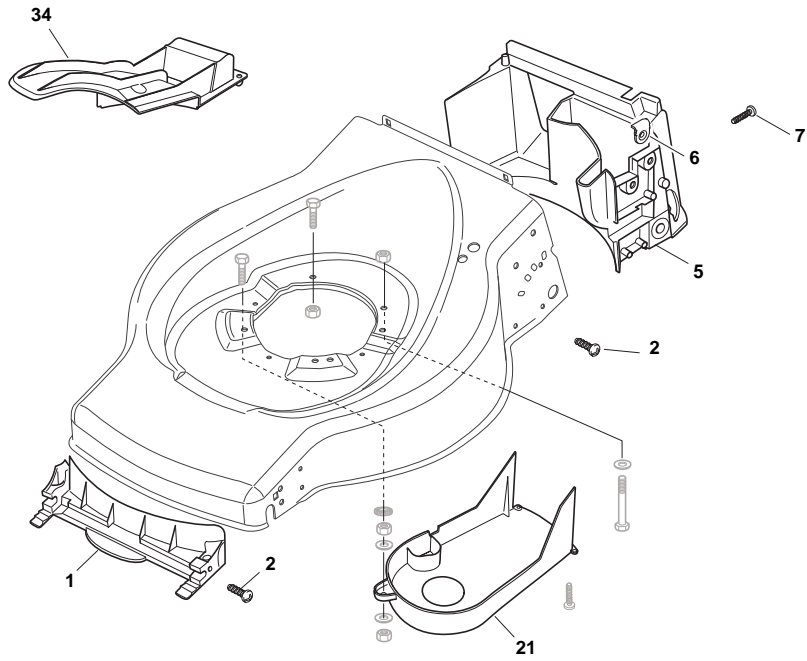

THIS INFORMATION IS NOT INTENDED FOR SALE OR RESALE, AND THIS NOTICE MUST REMAIN ON ALL COPIES.

POSITION	PART No.	Q.Ty	DESCRIPTION	NOTES
1	381002538/0	1	Deck Red	
2	122131750/0	2	Nut	
3	381000153/0	1	Axle, Front Wheels	
4	112760600/0	2	Screw	
5	112155000/0	2	Nut	
6	322600095/0	2	Protection, Wheel	
7	325670011/0	2	Washer	
12	122033317/0	1	Adjustment Rod	
13	381000159/0	2	Axle, Rear Wheels	
14	122753001/0	2	Pin	
16	322600106/1	2	Protection, Wheel	
17	381003303/0	1	Lever, Height Adjustment	
18	112728689/0	2	Screw	
19	322170622/0	4	Spacer	
22	122446186/0	1	Spring	Only 534 Model

POSITION	PART No.	Q.Ty	DESCRIPTION	NOTES
1	112760605/0	4	Screw	
2	112521350/0	4	Washer	
3	381006570/0	1	Handle, Lower Part	
4	112819120/0	1	Guide Spring	
5	122671651/0	2	Washer	
6	122399900/0	2	Knob	
7	112293200/0	2	Nut	
8	381008696/0	1	Outfit, Screws	

POSITION	PART No.	Q.Ty	DESCRIPTION	NOTES
1	381006739/1	1	Handle, Upper Part	
1	381006745/0	1	Handle, Upper Part with sponge handgrip	
2	122430313/0	1	Guide Spring	
3	112521330/0	1	Washer	
4	112154510/0	1	Nut	
5	118390020/0	1	Fairlead	
6	181003363/1	1	Lever, Engine Brake Black	
7	181030053/0	1	Cable, Thread Engine Brake	
8	112727788/0	1	Screw	
9	112154510/0	1	Nut	
10	181003364/0	1	Lever, Driving Black	
11	381030082/0	1	Cable, Rear Drive	
12	181005501/1	1	Throttle Cable	

POSITION	PART No.	Q.Ty	DESCRIPTION	NOTES
1	122122200/0	4	Bearing	
2	322686091/1	2	Wheel Ø 165	
7	122524341/0	2	Pin	
8	322110491/0	2	Hub Cap Grey	
9	322120109/0	2	Ring Gear	
10	322170622/0	2	Spacer	
11	122122200/0	4	Bearing	
12	322686093/0	2	Wheel Ø 190	
13	112523050/0	2	Washer	
14	112735599/0	2	Screw	
15	322110492/0	2	Hub Cap Grey	
18	381000159/0	1	Axle, Rear Wheels	
19	122675100/0	1	Washer	