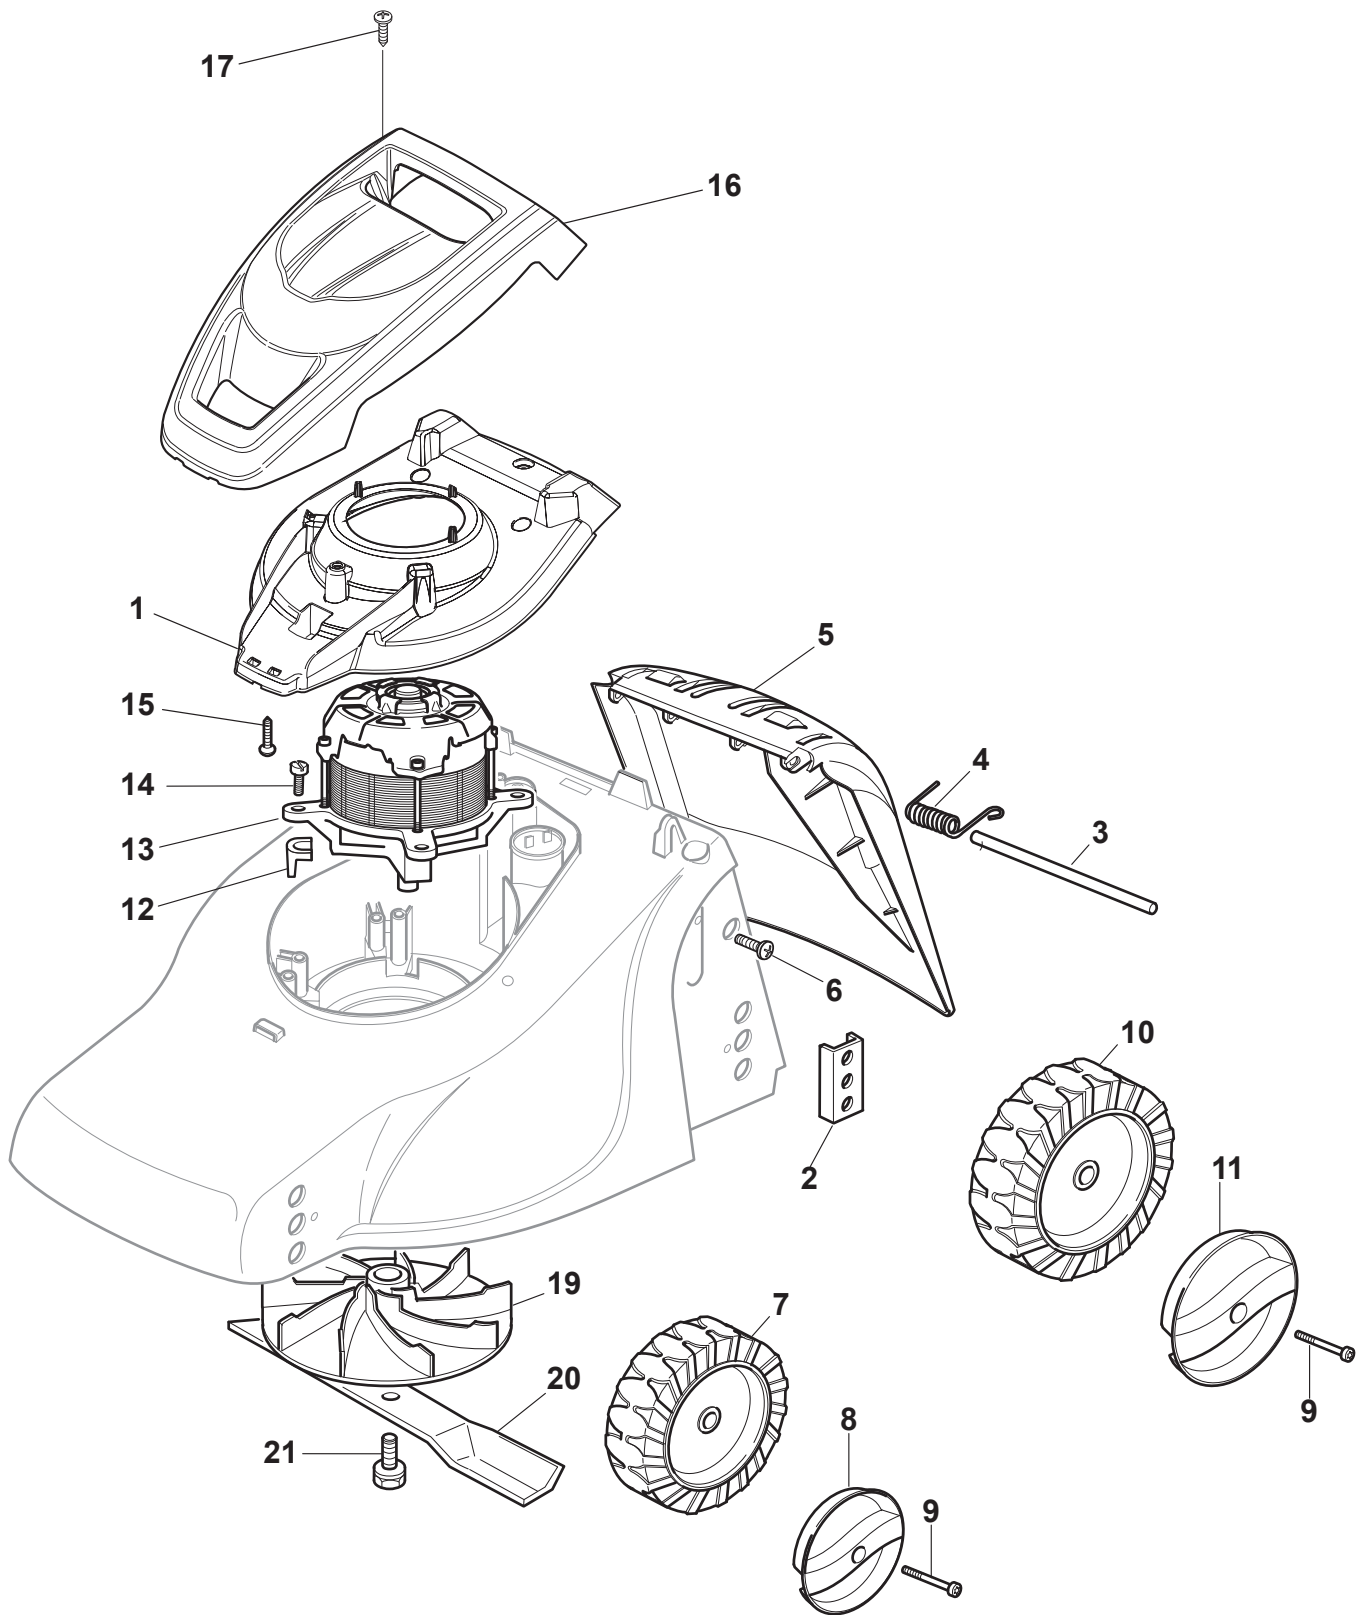

## COLLECTOR 39 E

- Use GLOBAL GARDEN PRODUCT Genuine Spare Parts specified in the parts list for repair and/or replacement.
- The contents described in the parts list may change due to improvement.
- The drawings of the spare parts are only indicative and might not represent the part in question exactly.
- The indications "right" - "left" - "front" - "rear" refer to the position of the operator when using the machine.
- When placing orders of parts for repair and/or replacement, make sure that the illustrated parts list is the one applying to the machine's year of manufacture, as shown on the identification plate attached to the machine.

THIS INFORMATION IS NOT INTENDED FOR SALE OR RESALE, AND THIS NOTICE MUST REMAIN ON ALL COPIES.

POSITION	PART No.	Q.Ty	DESCRIPTION	NOTES
1	322055203/0	1	Support, Cover Black	
2	322785087/1	4	Support, Wheels	
3	122512530/0	1	Pin	
4	122450250/0	1	Spring	
5	322600055/2	1	Stone-Guard	
6	112728450/0	2	Screw	
7	122686083/0	2	Wheel Ø 130	
8	322110436/0	2	Hub Cap Yellow	
9	122524337/0	4	Pin	
10	122686085/0	2	Wheel Ø 160	
11	322110449/0	2	Hub Cap Yellow	
12	122167700/0	4	Spacer	
13	118563705/0	1	Motor SUMEC	1000W 230V/60HZ
14	112735410/0	4	Screw	
15	112728450/0	2	Screw	
16	322055207/0	1	Cover, Yellow	
17	112728535/0	3	Screw	
19	322465602/1	1	Hub Fan	
20	181004142/0	1	Blade Standard	
21	381004352/1	1	Screw	

POSITION	PART No.	Q.Ty	DESCRIPTION	NOTES
1	381006940/2	1	Handle, L Lower	
2	381006939/2	1	Handle, R Lower	
3	381006941/4	1	Handle, Upper Part	
4	118566116/0	2	Cap	
5	112815245/0	2	Screw	
6	122680006/1	2	Washer	
7	122399900/0	2	Knob	
8	112293200/0	2	Nut	
9	381600500/2	1	Dead Hand Switch	
10	112728701/0	2	Screw	
11	122192000/1	1	Clamp	
12	122192151/0	1	Fairlead	
13	381008669/0	1	Outfit, Screws	
17	322195101/4	1	Fairlead	