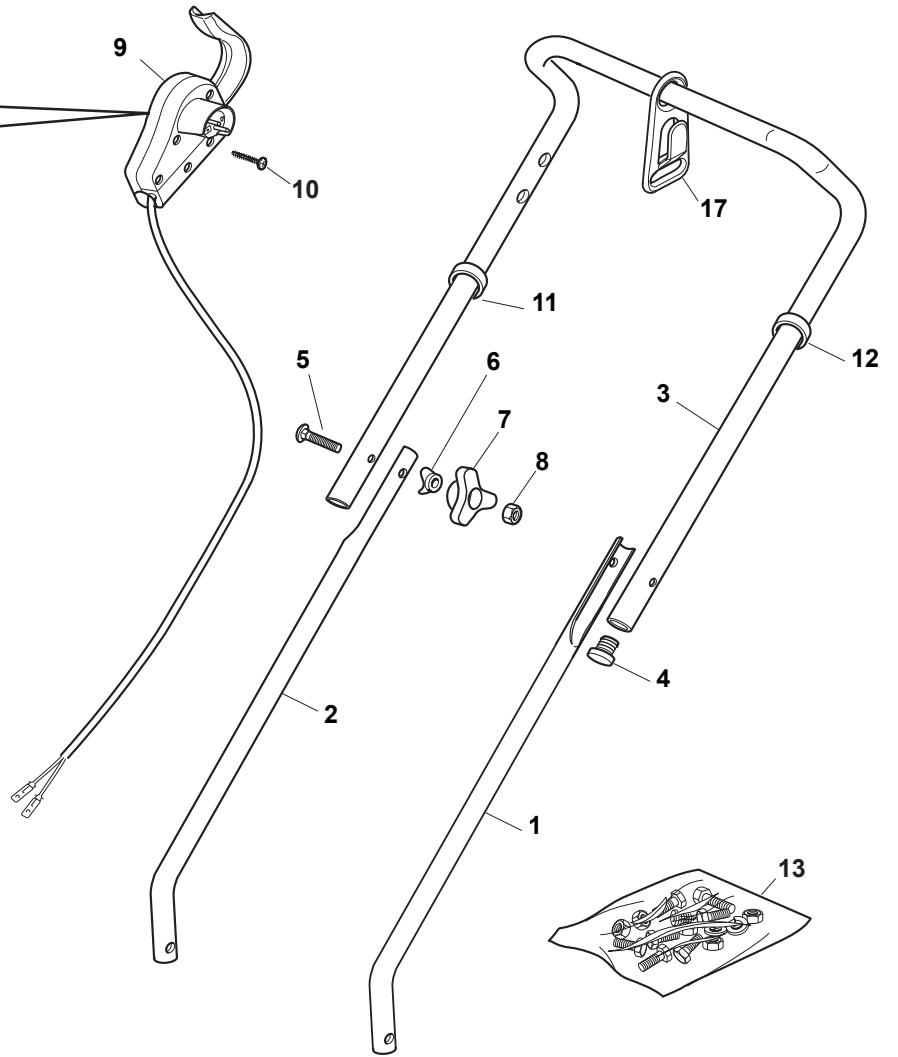

## COLLECTOR 39 E

- Use GLOBAL GARDEN PRODUCT Genuine Spare Parts specified in the parts list for repair and/or replacement.
- The contents described in the parts list may change due to improvement.
- The drawings of the spare parts are only indicative and might not represent the part in question exactly.
- The indications "right" - "left" - "front" - "rear" refer to the position of the operator when using the machine.
- When placing orders of parts for repair and/or replacement, make sure that the illustrated parts list is the one applying to the machine's year of manufacture, as shown on the identification plate attached to the machine.

THIS INFORMATION IS NOT INTENDED FOR SALE OR RESALE, AND THIS NOTICE MUST REMAIN ON ALL COPIES.

POSITION	PART No.	Q.Ty	DESCRIPTION	NOTES
1	322055203/0	1	Support, Cover Black	
2	322785087/1	4	Support, Wheels	
3	122512530/0	1	Pin	
4	122450250/0	1	Spring	
5	322600055/2	1	Stone-Guard	
6	112728450/0	2	Screw	
7	122686083/0	2	Wheel Ø 130	
8	322110436/0	2	Hub Cap Yellow	
9	122524337/0	4	Pin	
10	122686085/0	2	Wheel Ø 160	
11	322110449/0	2	Hub Cap Yellow	
12	122167700/0	4	Spacer	
13	118563705/0	1	Motor SUMEC	1000W 230V/60HZ
14	112735410/0	4	Screw	
15	112728450/0	2	Screw	
16	322055207/0	1	Cover, Yellow	
17	112728535/0	3	Screw	
19	322465602/1	1	Hub Fan	
20	181004142/0	1	Blade Standard	
21	381004352/1	1	Screw	

POSITION	PART No.	Q.Ty	DESCRIPTION	NOTES
1	381006940/2	1	Handle, L Lower	
2	381006939/2	1	Handle, R Lower	
3	381006941/4	1	Handle, Upper Part	
4	118566116/0	2	Cap	
5	112815245/0	2	Screw	
6	122680006/1	2	Washer	
7	122399900/0	2	Knob	
8	112293200/0	2	Nut	
9	381600500/2	1	Dead Hand Switch	
10	112728701/0	2	Screw	
11	122192000/1	1	Clamp	
12	122192151/0	1	Fairlead	
13	381008669/0	1	Outfit, Screws	
17	322195101/4	1	Fairlead	

POSITION	PART No.	Q.Ty	DESCRIPTION	NOTES
1	122486049/0	2	Grass-Box, Upper/Lower Part	