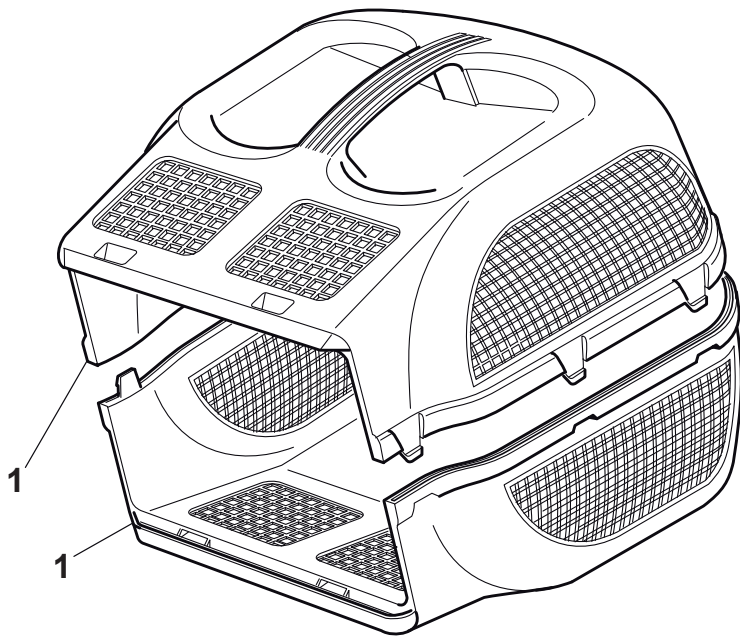

THIS INFORMATION IS NOT INTENDED FOR SALE OR RESALE, AND THIS NOTICE MUST REMAIN ON ALL COPIES.

POSITION	PART No.	Q.Ty	DESCRIPTION	NOTES
1	322055203/0	1	Support, Cover Black	
2	322785087/1	4	Support, Wheels	
3	122512530/0	1	Pin	
4	122450250/0	1	Spring	
5	322600055/2	1	Stone-Guard	
6	112728450/0	2	Screw	
7	122686083/0	2	Wheel Ø 130	
8	322110436/0	2	Hub Cap Yellow	
9	122524337/0	4	Pin	
10	122686085/0	2	Wheel Ø 160	
11	322110449/0	2	Hub Cap Yellow	
12	122167700/0	4	Spacer	
13	118563705/0	1	Motor SUMEC	1000W 230V/60HZ
14	112735410/0	4	Screw	
15	112728450/0	2	Screw	
16	322055207/0	1	Cover, Yellow	
17	112728535/0	3	Screw	
19	322465602/1	1	Hub Fan	
20	181004142/0	1	Blade Standard	
21	381004352/1	1	Screw	

POSITION	PART No.	Q.Ty	DESCRIPTION	NOTES
1	381006940/2	1	Handle, L Lower	
2	381006939/2	1	Handle, R Lower	
3	381006941/4	1	Handle, Upper Part	
4	118566116/0	2	Cap	
5	112815245/0	2	Screw	
6	122680006/1	2	Washer	
7	122399900/0	2	Knob	
8	112293200/0	2	Nut	
9	381600500/2	1	Dead Hand Switch	
10	112728701/0	2	Screw	
11	122192000/1	1	Clamp	
12	122192151/0	1	Fairlead	
13	381008669/0	1	Outfit, Screws	
17	322195101/4	1	Fairlead	