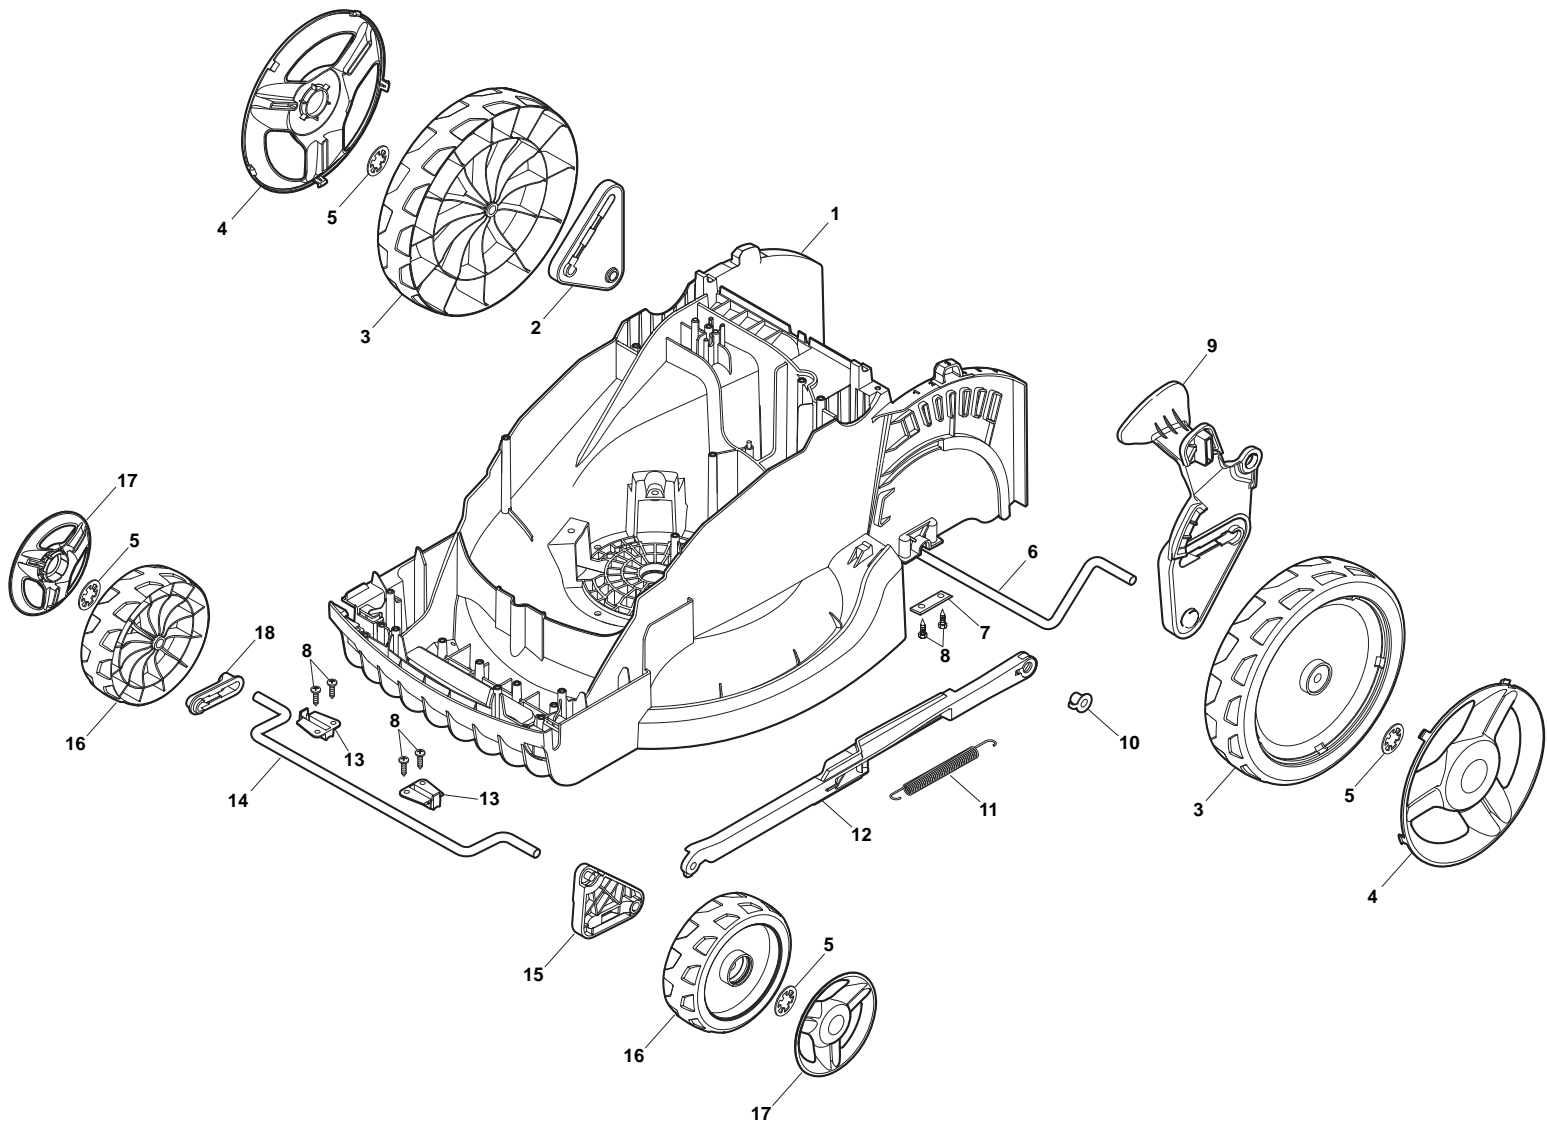

## COLLECTOR 36 AE

- Use GLOBAL GARDEN PRODUCT Genuine Spare Parts specified in the parts list for repair and/or replacement.
- The contents described in the parts list may change due to improvement.
- The drawings of the spare parts are only indicative and might not represent the part in question exactly.
- The indications "right" - "left" - "front" - "rear" refer to the position of the operator when using the machine.
- When placing orders of parts for repair and/or replacement, make sure that the illustrated parts list is the one applying to the machine's year of manufacture, as shown on the identification plate attached to the machine.

THIS INFORMATION IS NOT INTENDED FOR SALE OR RESALE, AND THIS NOTICE MUST REMAIN ON ALL COPIES.

POSITION	PART No.	Q.Ty	DESCRIPTION	NOTES
1	322066759/0	1	Deck Grey	
2	322785426/0	1	Support, Wheels	
3	322686107/0	2	Wheel Ø 170	
4	322110730/0	2	Hub Cap Yellow	
5	112604903/0	4	Crown Fastener	
6	122033422/0	1	Axle, Wheels	
7	322545142/0	2	Plate	
8	112728714/0	8	Screw	
9	322785430/0	1	Lever, Height Adjustment	
10	322524354/0	1	Pin	
11	122450425/0	1	Spring	
12	322869687/0	1	Rod, Height Adjustment	
13	322785415/0	2	Plate	
14	122033422/0	1	Axle, Wheels	
15	322785429/0	1	Support, Wheels Grey	
16	322686106/0	2	Wheel Ø 140	
17	322110699/0	2	Hub Cap Yellow	
18	322785428/0	1	Support, Wheels	

POSITION	PART No.	Q.Ty	DESCRIPTION	NOTES
1	322291064/0	1	Upper Half Handgrip Switch	
2	381600540/0	1	Dead Hand Switch	
3	322291065/0	1	Lower Half Handgrip Switch	
4	112728713/0	11	Screw	
5	381007532/0	2	Handle, Upper Part	
6	122192000/1	1	Clamp	
7	112523050/0	4	Washer	
8	122524352/0	2	Pin	
9	322319520/0	2	Fixing Lever Handle	
10	122943016/0	2	Screw	
18	118566116/0	2	Cap	
19	381007529/0	1	Right Handle, Lower Part	
20	381007530/0	1	Left Handle, Lower Part	
21	112728450/0	2	Screw	