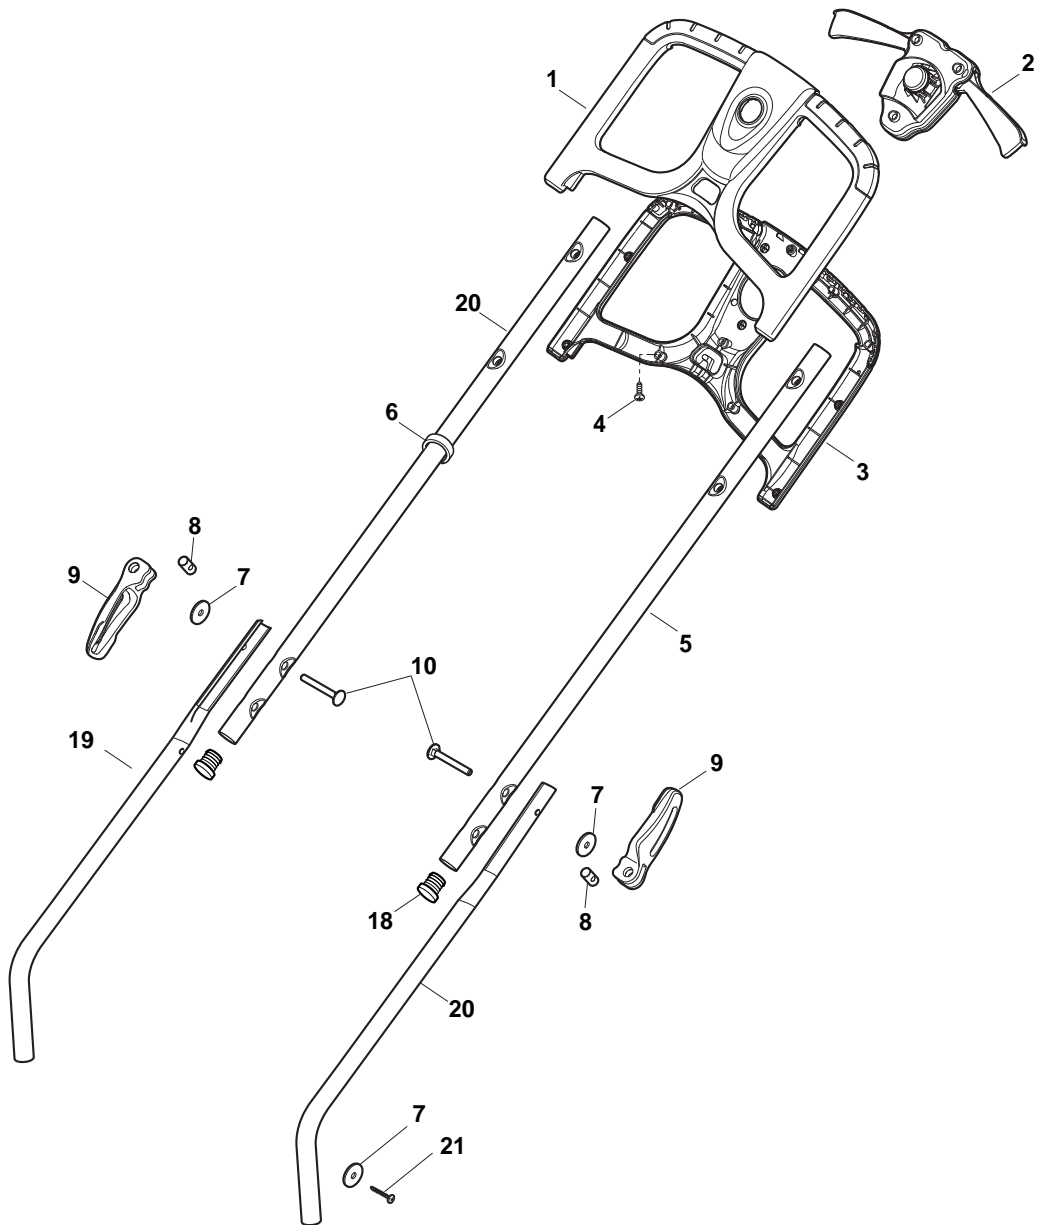

THIS INFORMATION IS NOT INTENDED FOR SALE OR RESALE, AND THIS NOTICE MUST REMAIN ON ALL COPIES.

POSITION	PART No.	Q.Ty	DESCRIPTION	NOTES
1	322066759/0	1	Deck Grey	
2	322785426/0	1	Support, Wheels	
3	322686107/0	2	Wheel Ø 170	
4	322110730/0	2	Hub Cap Yellow	
5	112604903/0	4	Crown Fastener	
6	122033422/0	1	Axle, Wheels	
7	322545142/0	2	Plate	
8	112728714/0	8	Screw	
9	322785430/0	1	Lever, Height Adjustment	
10	322524354/0	1	Pin	
11	122450425/0	1	Spring	
12	322869687/0	1	Rod, Height Adjustment	
13	322785415/0	2	Plate	
14	122033422/0	1	Axle, Wheels	
15	322785429/0	1	Support, Wheels Grey	
16	322686106/0	2	Wheel Ø 140	
17	322110699/0	2	Hub Cap Yellow	
18	322785428/0	1	Support, Wheels	

POSITION	PART No.	Q.Ty	DESCRIPTION	NOTES
1	322055168/0	1	Frontal Plate	
2	322055223/0	1	Deck Yellow	
3	112728714/0	10	Screw	
5	322393668/0	1	Handle	
6	122450250/0	1	Spring	
7	122512603/0	1	Pin	
8	322600270/0	1	Stone-Guard	
9	322486362/0	1	Grass-Box, R Lower	
10	322486361/0	1	Grass-Box, L Lower	
11	322486360/0	1	Grass-Box, Upper	
12	322393656/0	1	Handle	
16	322140241/0	1	Mulching Plug	
20	322076570/0	1	Battery Safety Key	
21	322545222/0	1	Battery door fix plate	
22	322055167/0	1	Cover	
23	122450473/0	1	Spring	
24	322600271/0	1	Stone Guard Support	

POSITION	PART No.	Q.Ty	DESCRIPTION	NOTES
1	322291064/0	1	Upper Half Handgrip Switch	
2	381600540/0	1	Dead Hand Switch	
3	322291065/0	1	Lower Half Handgrip Switch	
4	112728713/0	11	Screw	
5	381007532/0	2	Handle, Upper Part	
6	122192000/1	1	Clamp	
7	112523050/0	4	Washer	
8	122524352/0	2	Pin	
9	322319520/0	2	Fixing Lever Handle	
10	122943016/0	2	Screw	
18	118566116/0	2	Cap	
19	381007529/0	1	Right Handle, Lower Part	
20	381007530/0	1	Left Handle, Lower Part	
21	112728450/0	2	Screw	

POSITION	PART No.	Q.Ty	DESCRIPTION	NOTES
1	112793312/0	1	Screw	
2	181004157/0	1	Blade	
3	122671651/0	1	Washer	
4	112728699/0	8	Screw	
5	322207230/0	1	Flange	
6	118563514/0	1	Battery Motor	
7	118206002/0	1	Controller	
8	112728714/0	1	Screw	
9	112508122/0	1	Washer	