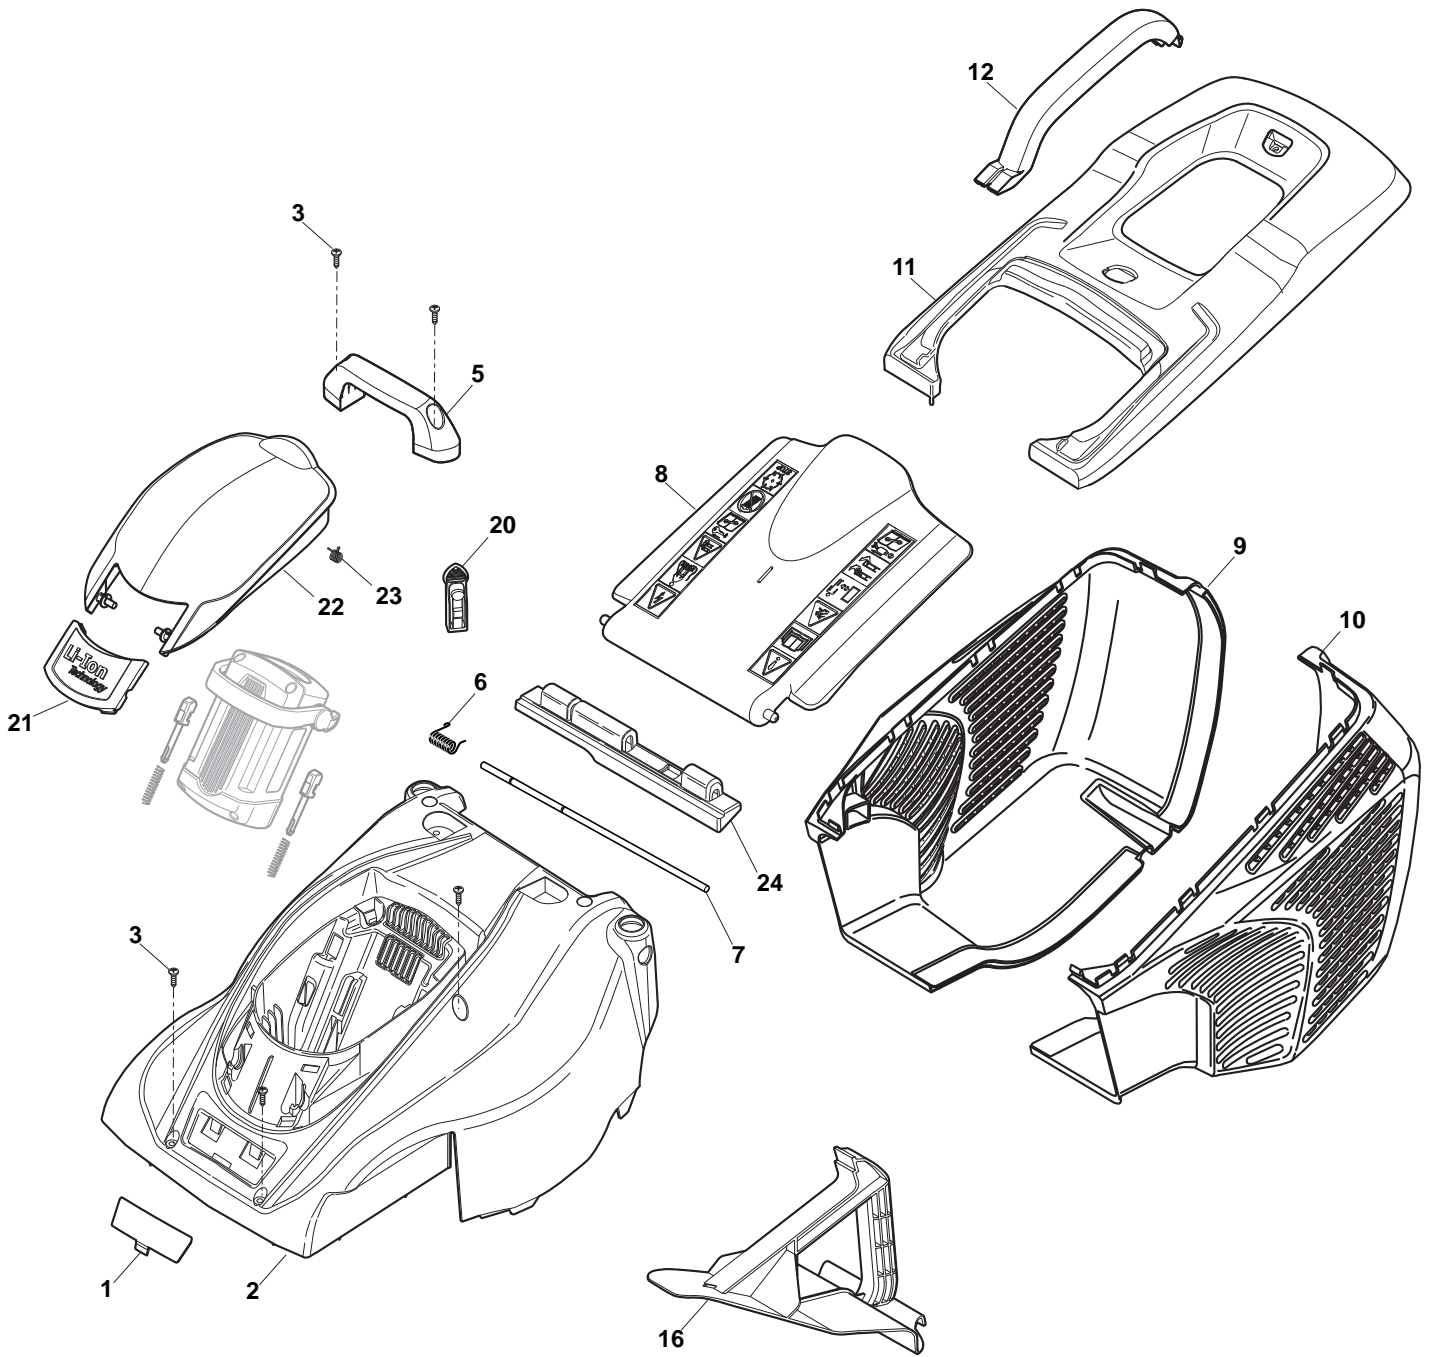

## COLLECTOR 36 AE

- Use GLOBAL GARDEN PRODUCT Genuine Spare Parts specified in the parts list for repair and/or replacement.
- The contents described in the parts list may change due to improvement.
- The drawings of the spare parts are only indicative and might not represent the part in question exactly.
- The indications "right" - "left" - "front" - "rear" refer to the position of the operator when using the machine.
- When placing orders of parts for repair and/or replacement, make sure that the illustrated parts list is the one applying to the machine's year of manufacture, as shown on the identification plate attached to the machine.

THIS INFORMATION IS NOT INTENDED FOR SALE OR RESALE, AND THIS NOTICE MUST REMAIN ON ALL COPIES.

POSITION	PART No.	Q.Ty	DESCRIPTION	NOTES
1	322066759/0	1	Deck Grey	
2	322785426/0	1	Support, Wheels	
3	322686107/0	2	Wheel Ø 170	
4	322110730/0	2	Hub Cap Yellow	
5	112604903/0	4	Crown Fastener	
6	122033422/0	1	Axle, Wheels	
7	322545142/0	2	Plate	
8	112728714/0	8	Screw	
9	322785430/0	1	Lever, Height Adjustment	
10	322524354/0	1	Pin	
11	122450425/0	1	Spring	
12	322869687/0	1	Rod, Height Adjustment	
13	322785415/0	2	Plate	
14	122033422/0	1	Axle, Wheels	
15	322785429/0	1	Support, Wheels Grey	
16	322686106/0	2	Wheel Ø 140	
17	322110699/0	2	Hub Cap Yellow	
18	322785428/0	1	Support, Wheels	

POSITION	PART No.	Q.Ty	DESCRIPTION	NOTES
1	322291064/0	1	Upper Half Handgrip Switch	
2	381600540/0	1	Dead Hand Switch	
3	322291065/0	1	Lower Half Handgrip Switch	
4	112728713/0	11	Screw	
5	381007532/0	2	Handle, Upper Part	
6	122192000/1	1	Clamp	
7	112523050/0	4	Washer	
8	122524352/0	2	Pin	
9	322319520/0	2	Fixing Lever Handle	
10	122943016/0	2	Screw	
18	118566116/0	2	Cap	
19	381007529/0	1	Right Handle, Lower Part	
20	381007530/0	1	Left Handle, Lower Part	
21	112728450/0	2	Screw	