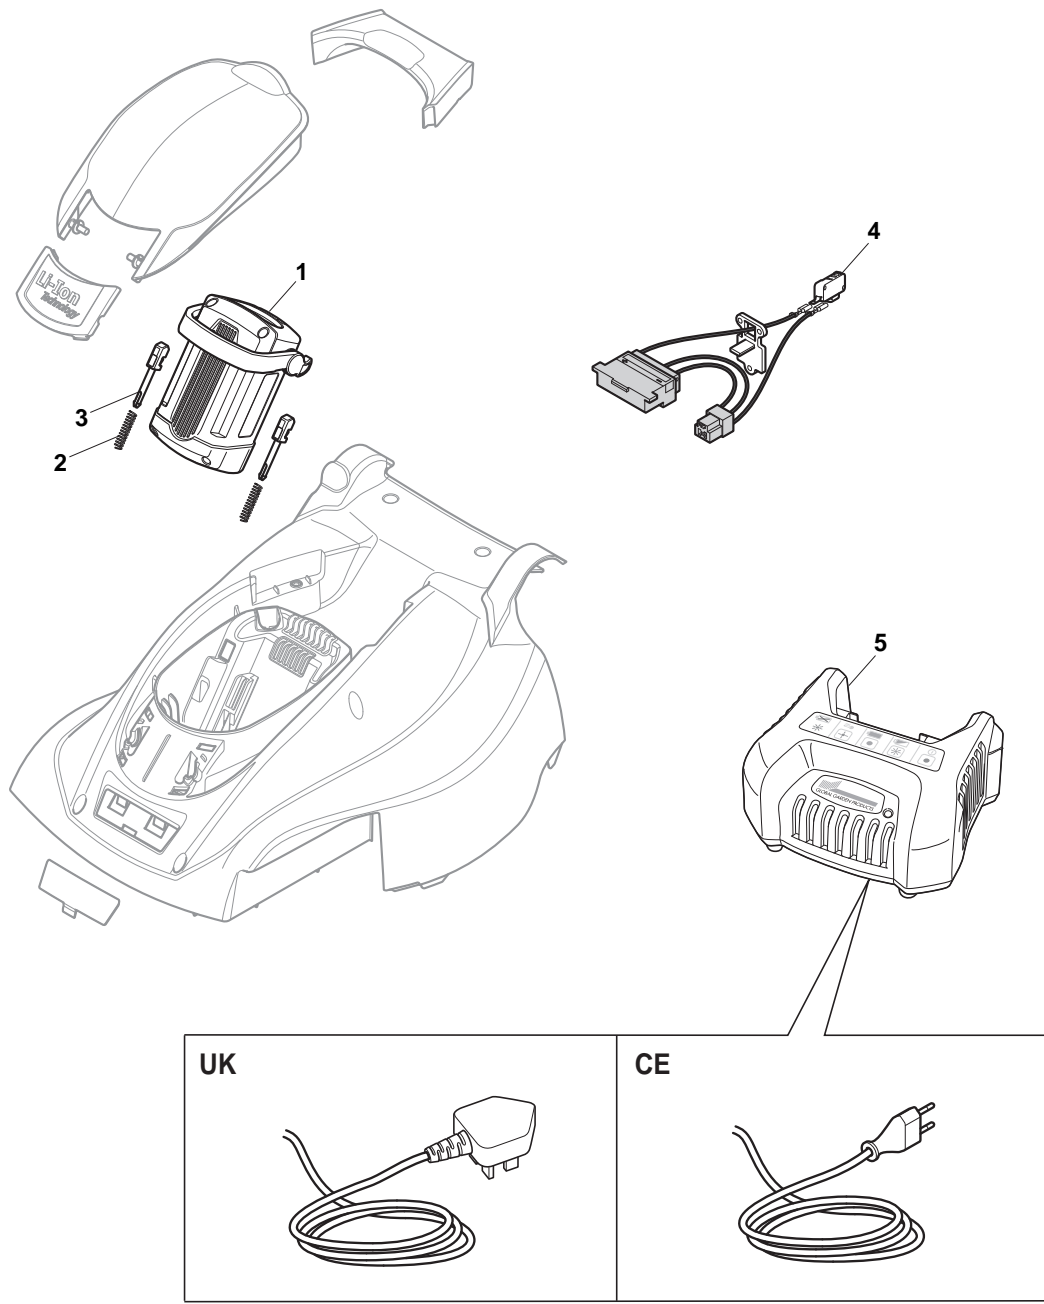

THIS INFORMATION IS NOT INTENDED FOR SALE OR RESALE, AND THIS NOTICE MUST REMAIN ON ALL COPIES.

POSITION	PART No.	Q.Ty	DESCRIPTION	NOTES
1	322066759/0	1	Deck Grey	
2	322785426/0	1	Support, Wheels	
3	322686107/0	2	Wheel Ø 170	
4	322110730/0	2	Hub Cap Yellow	
5	112604903/0	4	Crown Fastener	
6	122033422/0	1	Axle, Wheels	
7	322545142/0	2	Plate	
8	112728714/0	8	Screw	
9	322785430/0	1	Lever, Height Adjustment	
10	322524354/0	1	Pin	
11	122450425/0	1	Spring	
12	322869687/0	1	Rod, Height Adjustment	
13	322785415/0	2	Plate	
14	122033422/0	1	Axle, Wheels	
15	322785429/0	1	Support, Wheels Grey	
16	322686106/0	2	Wheel Ø 140	
17	322110699/0	2	Hub Cap Yellow	
18	322785428/0	1	Support, Wheels	

POSITION	PART No.	Q.Ty	DESCRIPTION	NOTES
1	322055168/0	1	Frontal Plate	
2	322055223/0	1	Deck Yellow	
3	112728714/0	10	Screw	
5	322393668/0	1	Handle	
6	122450250/0	1	Spring	
7	122512603/0	1	Pin	
8	322600270/0	1	Stone-Guard	
9	322486362/0	1	Grass-Box, R Lower	
10	322486361/0	1	Grass-Box, L Lower	
11	322486360/0	1	Grass-Box, Upper	
12	322393656/0	1	Handle	
16	322140241/0	1	Mulching Plug	
20	322076570/0	1	Battery Safety Key	
21	322545222/0	1	Battery door fix plate	
22	322055167/0	1	Cover	
23	122450473/0	1	Spring	
24	322600271/0	1	Stone Guard Support	

POSITION	PART No.	Q.Ty	DESCRIPTION	NOTES
1	322291064/0	1	Upper Half Handgrip Switch	
2	381600540/0	1	Dead Hand Switch	
3	322291065/0	1	Lower Half Handgrip Switch	
4	112728713/0	11	Screw	
5	381007532/0	2	Handle, Upper Part	
6	122192000/1	1	Clamp	
7	112523050/0	4	Washer	
8	122524352/0	2	Pin	
9	322319520/0	2	Fixing Lever Handle	
10	122943016/0	2	Screw	
18	118566116/0	2	Cap	
19	381007529/0	1	Right Handle, Lower Part	
20	381007530/0	1	Left Handle, Lower Part	
21	112728450/0	2	Screw	