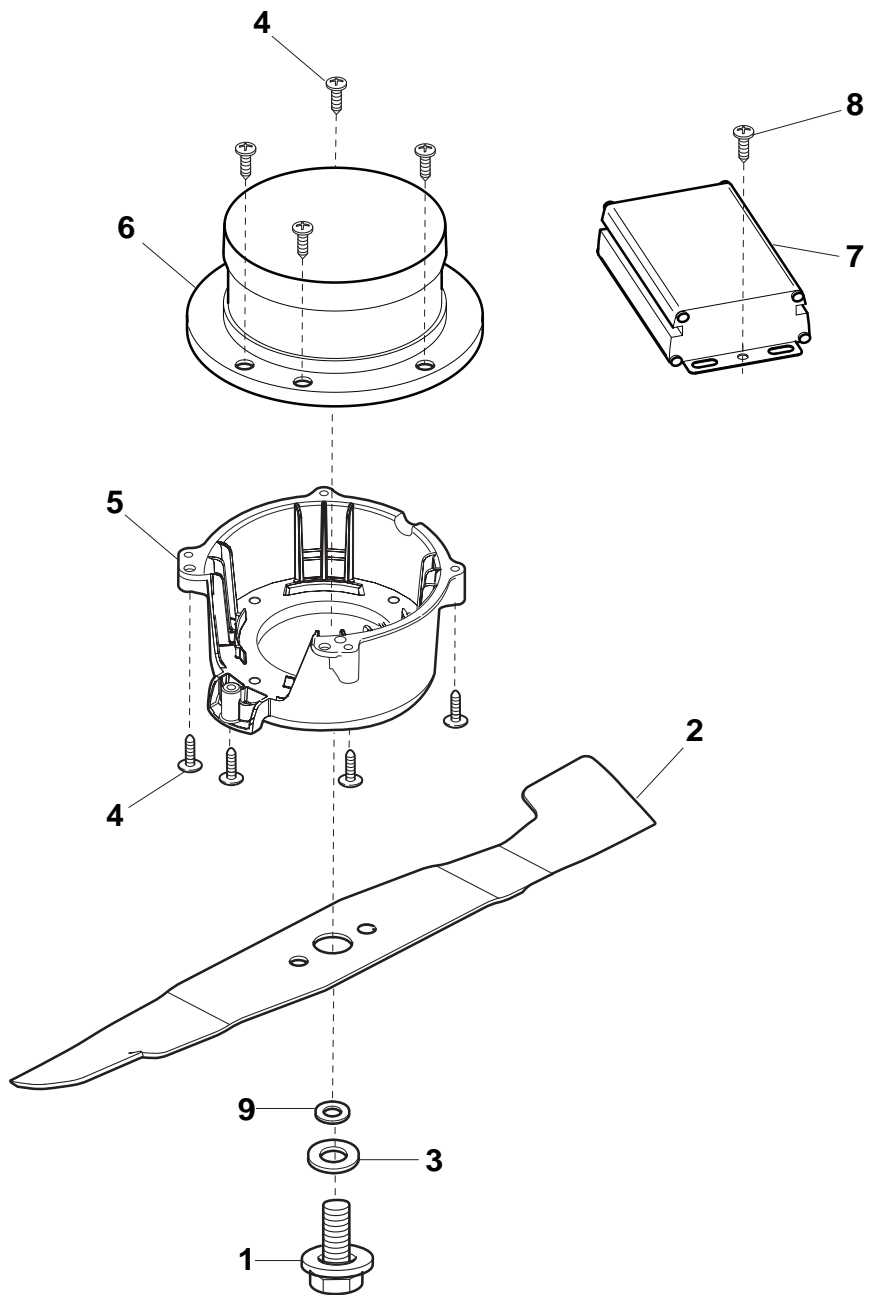

THIS INFORMATION IS NOT INTENDED FOR SALE OR RESALE, AND THIS NOTICE MUST REMAIN ON ALL COPIES.

POSITION	PART No.	Q.Ty	DESCRIPTION	NOTES
1	322066759/0	1	Deck Grey	
2	322785426/0	1	Support, Wheels	
3	322686107/0	2	Wheel Ø 170	
4	322110730/0	2	Hub Cap Yellow	
5	112604903/0	4	Crown Fastener	
6	122033422/0	1	Axle, Wheels	
7	322545142/0	2	Plate	
8	112728714/0	8	Screw	
9	322785430/0	1	Lever, Height Adjustment	
10	322524354/0	1	Pin	
11	122450425/0	1	Spring	
12	322869687/0	1	Rod, Height Adjustment	
13	322785415/0	2	Plate	
14	122033422/0	1	Axle, Wheels	
15	322785429/0	1	Support, Wheels Grey	
16	322686106/0	2	Wheel Ø 140	
17	322110699/0	2	Hub Cap Yellow	
18	322785428/0	1	Support, Wheels	

POSITION	PART No.	Q.Ty	DESCRIPTION	NOTES
1	322055168/0	1	Frontal Plate	
2	322055223/0	1	Deck Yellow	
3	112728714/0	10	Screw	
5	322393668/0	1	Handle	
6	122450250/0	1	Spring	
7	122512603/0	1	Pin	
8	322600270/0	1	Stone-Guard	
9	322486362/0	1	Grass-Box, R Lower	
10	322486361/0	1	Grass-Box, L Lower	
11	322486360/0	1	Grass-Box, Upper	
12	322393656/0	1	Handle	
16	322140241/0	1	Mulching Plug	
20	322076570/0	1	Battery Safety Key	
21	322545222/0	1	Battery door fix plate	
22	322055167/0	1	Cover	
23	122450473/0	1	Spring	
24	322600271/0	1	Stone Guard Support	

POSITION	PART No.	Q.Ty	DESCRIPTION	NOTES
1	322291064/0	1	Upper Half Handgrip Switch	
2	381600540/0	1	Dead Hand Switch	
3	322291065/0	1	Lower Half Handgrip Switch	
4	112728713/0	11	Screw	
5	381007532/0	2	Handle, Upper Part	
6	122192000/1	1	Clamp	
7	112523050/0	4	Washer	
8	122524352/0	2	Pin	
9	322319520/0	2	Fixing Lever Handle	
10	122943016/0	2	Screw	
18	118566116/0	2	Cap	
19	381007529/0	1	Right Handle, Lower Part	
20	381007530/0	1	Left Handle, Lower Part	
21	112728450/0	2	Screw	

POSITION	PART No.	Q.Ty	DESCRIPTION	NOTES
1	112793312/0	1	Screw	
2	181004157/0	1	Blade	
3	122671651/0	1	Washer	
4	112728699/0	8	Screw	
5	322207230/0	1	Flange	
6	118563514/0	1	Battery Motor	
7	118206002/0	1	Controller	
8	112728714/0	1	Screw	
9	112508122/0	1	Washer	