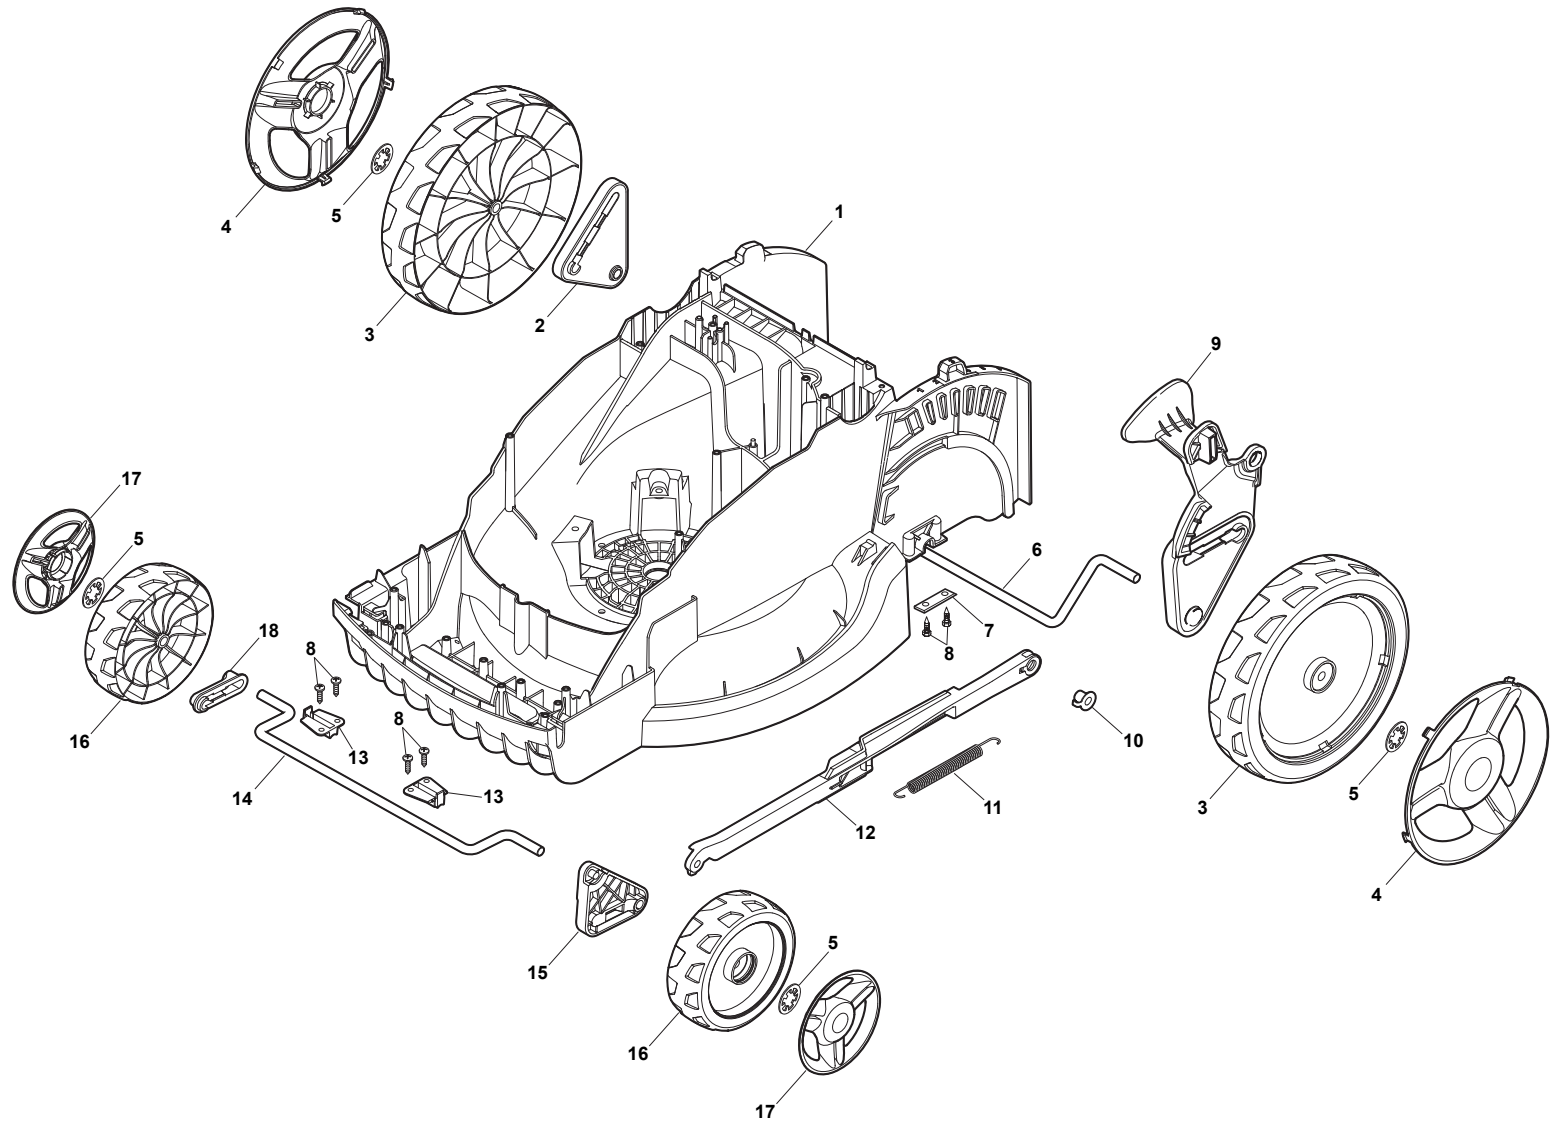

Genuine Spare Parts

www.stiga.com

COLLECTOR 36 E

- Use GLOBAL GARDEN PRODUCT Genuine Spare Parts specified in the parts list for repair and/or replacement.
- The contents described in the parts list may change due to improvement.
- The drawings of the spare parts are only indicative and might not represent the part in question exactly.
- The indications "right" - "left" - "front" - "rear" refer to the position of the operator when using the machine.
- When placing orders of parts for repair and/or replacement, make sure that the illustrated parts list is the one applying to the machine's year of manufacture, as shown on the identification plate attached to the machine.

THIS INFORMATION IS NOT INTENDED FOR SALE OR RESALE, AND THIS NOTICE MUST REMAIN ON ALL COPIES.

POSITION	PART No.	Q.Ty	DESCRIPTION	NOTES
1	322066759/0	1	Deck Grey	
2	322785426/0	1	Support, Wheels	
3	322686107/0	2	Wheel Ø 170	
4	322110730/0	2	Hub Cap Yellow	
5	112604903/0	4	Crown Fastener	
6	122033422/0	1	Axle, Wheels	
7	322545142/0	2	Plate	
8	112728714/0	8	Screw	
9	322785430/0	1	Lever, Height Adjustment	
10	322524354/0	1	Pin	
11	122450425/0	1	Spring	
12	322869687/0	1	Rod, Height Adjustment	
13	322785415/0	2	Plate	
14	122033422/0	1	Axle, Wheels	
15	322785429/0	1	Support, Wheels Grey	
16	322686106/0	2	Wheel Ø 140	
17	322110699/0	2	Hub Cap Yellow	
18	322785428/0	1	Support, Wheels	

POSITION	PART No.	Q.Ty	DESCRIPTION	NOTES
1	112728699/0	5	Screw	
3	122671651/0	1	Washer	
4	118563702/0	1	Motor	1200W
5	112508122/0	1	Washer	
6	181004157/0	1	Blade	
7	112793312/0	1	Screw	