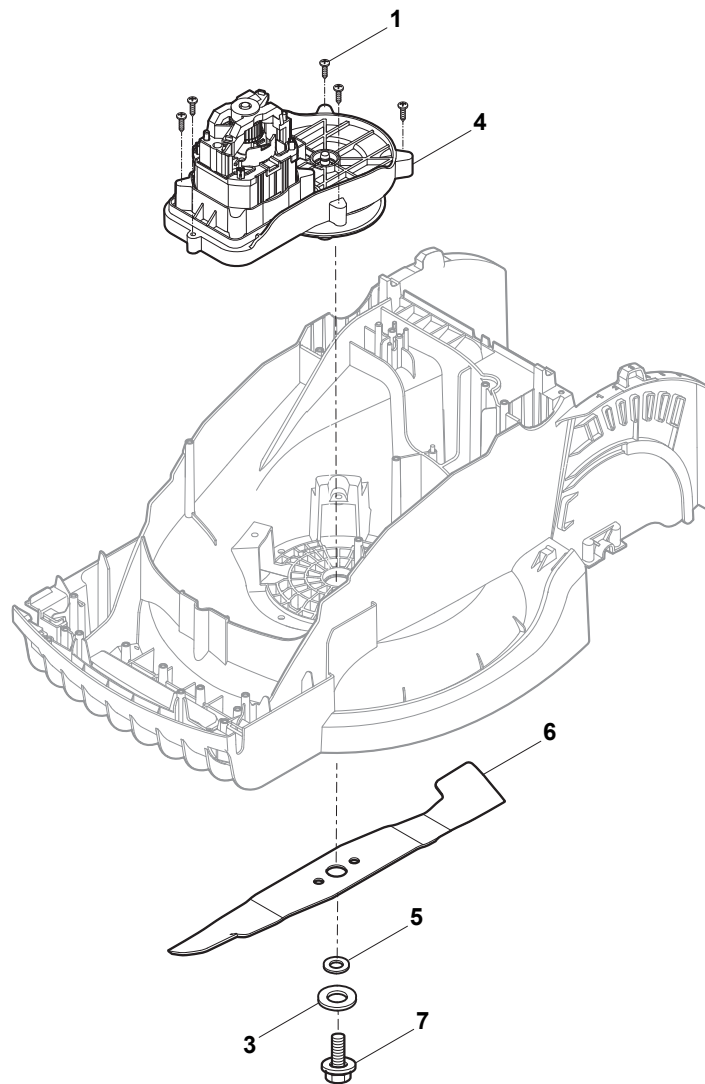

THIS INFORMATION IS NOT INTENDED FOR SALE OR RESALE, AND THIS NOTICE MUST REMAIN ON ALL COPIES.

POSITION	PART No.	Q.Ty	DESCRIPTION	NOTES
1	322066759/0	1	Deck Grey	
2	322785426/0	1	Support, Wheels	
3	322686107/0	2	Wheel Ø 170	
4	322110730/0	2	Hub Cap Yellow	
5	112604903/0	4	Crown Fastener	
6	122033422/0	1	Axle, Wheels	
7	322545142/0	2	Plate	
8	112728714/0	8	Screw	
9	322785430/0	1	Lever, Height Adjustment	
10	322524354/0	1	Pin	
11	122450425/0	1	Spring	
12	322869687/0	1	Rod, Height Adjustment	
13	322785415/0	2	Plate	
14	122033422/0	1	Axle, Wheels	
15	322785429/0	1	Support, Wheels Grey	
16	322686106/0	2	Wheel Ø 140	
17	322110699/0	2	Hub Cap Yellow	
18	322785428/0	1	Support, Wheels	

POSITION	PART No.	Q.Ty	DESCRIPTION	NOTES
1	322055168/0	1	Frontal Plate	
2	322055160/0	1	Deck Red	
3	112728714/0	13	Screw	
4	322393699/0	1	Cover	
5	322393668/0	1	Handle	
6	122450250/0	1	Spring	
7	122512603/0	1	Pin	
8	322600234/0	1	Stone-Guard	
9	322486362/0	1	Grass-Box, R Lower	
10	322486361/0	1	Grass-Box, L Lower	
11	322486354/0	1	Grass-Box, Upper	
12	322393656/0	1	Handle	
16	322140241/0	1	Mulching Plug	
19	322393700/0	1	Engine Protection	
20	113300215/1	1	Scraper	
21	322600271/0	1	Stone Guard Support	

POSITION	PART No.	Q.Ty	DESCRIPTION	NOTES
1	322291064/0	1	Upper Half Handgrip Switch	
2	381600540/0	1	Dead Hand Switch	
3	322291065/0	1	Lower Half Handgrip Switch	
4	112728713/0	11	Screw	
5	381007532/0	2	Handle, Upper Part	
6	122192000/1	1	Clamp	
7	112523050/0	4	Washer	
8	122524352/0	2	Pin	
9	322319520/0	2	Fixing Lever Handle	
10	122943016/0	2	Screw	
18	118566116/0	2	Cap	
19	381007529/0	1	Right Handle, Lower Part	
20	381007530/0	1	Left Handle, Lower Part	
21	112728450/0	2	Screw	

POSITION	PART No.	Q.Ty	DESCRIPTION	NOTES
1	112728699/0	5	Screw	
3	122671651/0	1	Washer	
4	118563702/0	1	Motor	1200W
5	112508122/0	1	Washer	
6	181004157/0	1	Blade	
7	112793312/0	1	Screw	