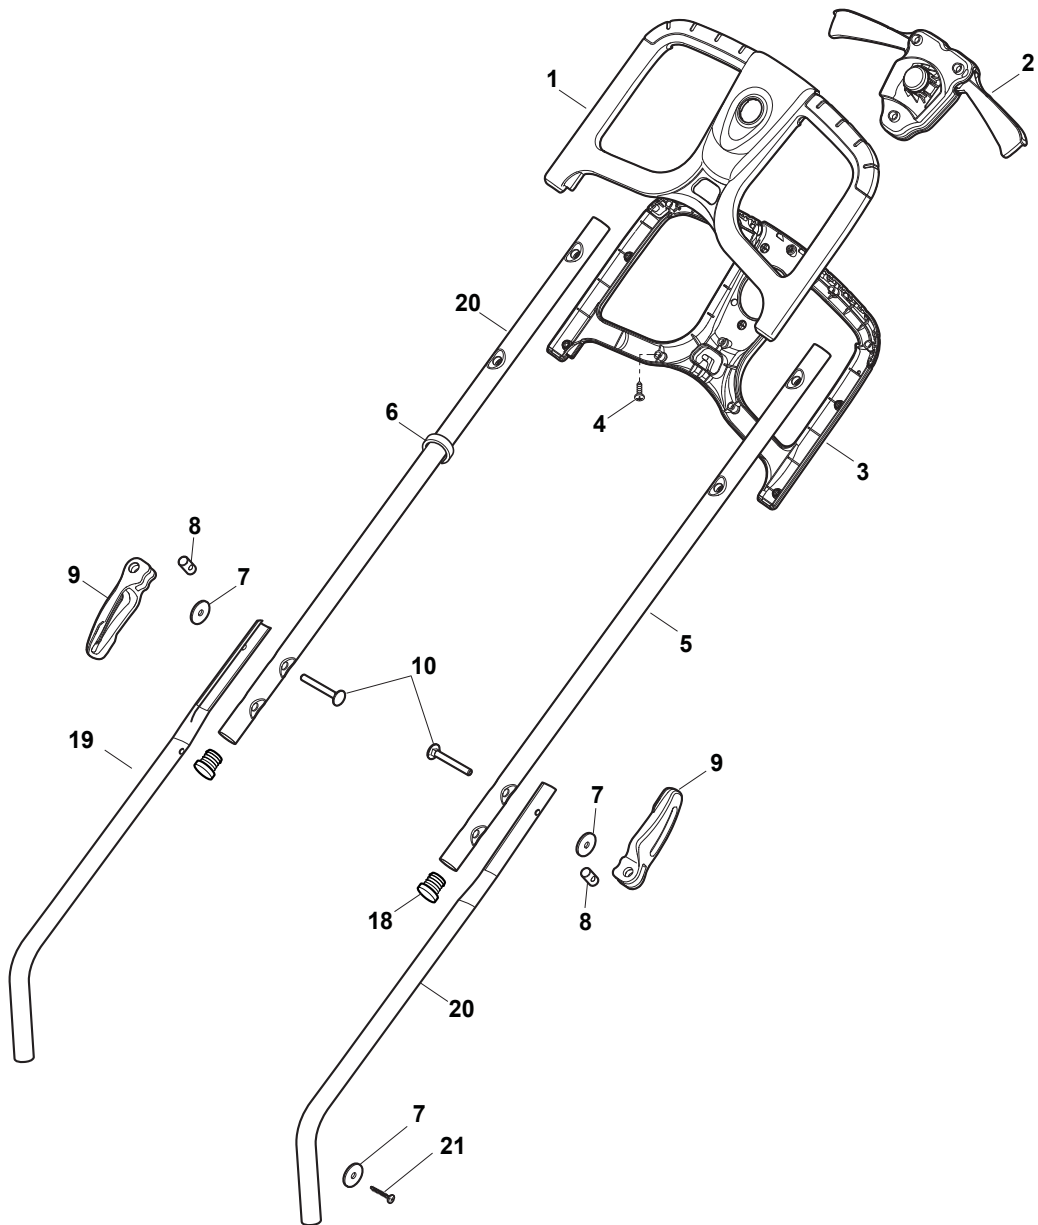

THIS INFORMATION IS NOT INTENDED FOR SALE OR RESALE, AND THIS NOTICE MUST REMAIN ON ALL COPIES.

POSITION	PART No.	Q.Ty	DESCRIPTION	NOTES
1	322066759/0	1	Deck Grey	
2	322785426/0	1	Support, Wheels	
3	322686107/0	2	Wheel Ø 170	
4	322110730/0	2	Hub Cap Yellow	
5	112604903/0	4	Crown Fastener	
6	122033422/0	1	Axle, Wheels	
7	322545142/0	2	Plate	
8	112728714/0	8	Screw	
9	322785430/0	1	Lever, Height Adjustment	
10	322524354/0	1	Pin	
11	122450425/0	1	Spring	
12	322869687/0	1	Rod, Height Adjustment	
13	322785415/0	2	Plate	
14	122033422/0	1	Axle, Wheels	
15	322785429/0	1	Support, Wheels Grey	
16	322686106/0	2	Wheel Ø 140	
17	322110699/0	2	Hub Cap Yellow	
18	322785428/0	1	Support, Wheels	

POSITION	PART No.	Q.Ty	DESCRIPTION	NOTES
1	322055168/0	1	Frontal Plate	
2	322055160/0	1	Deck Red	
3	112728714/0	13	Screw	
4	322393699/0	1	Cover	
5	322393668/0	1	Handle	
6	122450250/0	1	Spring	
7	122512603/0	1	Pin	
8	322600234/0	1	Stone-Guard	
9	322486362/0	1	Grass-Box, R Lower	
10	322486361/0	1	Grass-Box, L Lower	
11	322486354/0	1	Grass-Box, Upper	
12	322393656/0	1	Handle	
16	322140241/0	1	Mulching Plug	
19	322393700/0	1	Engine Protection	
20	113300215/1	1	Scraper	
21	322600271/0	1	Stone Guard Support	

POSITION	PART No.	Q.Ty	DESCRIPTION	NOTES
1	322291064/0	1	Upper Half Handgrip Switch	
2	381600540/0	1	Dead Hand Switch	
3	322291065/0	1	Lower Half Handgrip Switch	
4	112728713/0	11	Screw	
5	381007532/0	2	Handle, Upper Part	
6	122192000/1	1	Clamp	
7	112523050/0	4	Washer	
8	122524352/0	2	Pin	
9	322319520/0	2	Fixing Lever Handle	
10	122943016/0	2	Screw	
18	118566116/0	2	Cap	
19	381007529/0	1	Right Handle, Lower Part	
20	381007530/0	1	Left Handle, Lower Part	
21	112728450/0	2	Screw	

POSITION	PART No.	Q.Ty	DESCRIPTION	NOTES
1	112728699/0	5	Screw	
3	122671651/0	1	Washer	
4	118563702/0	1	Motor	1200W
5	112508122/0	1	Washer	
6	181004157/0	1	Blade	
7	112793312/0	1	Screw	