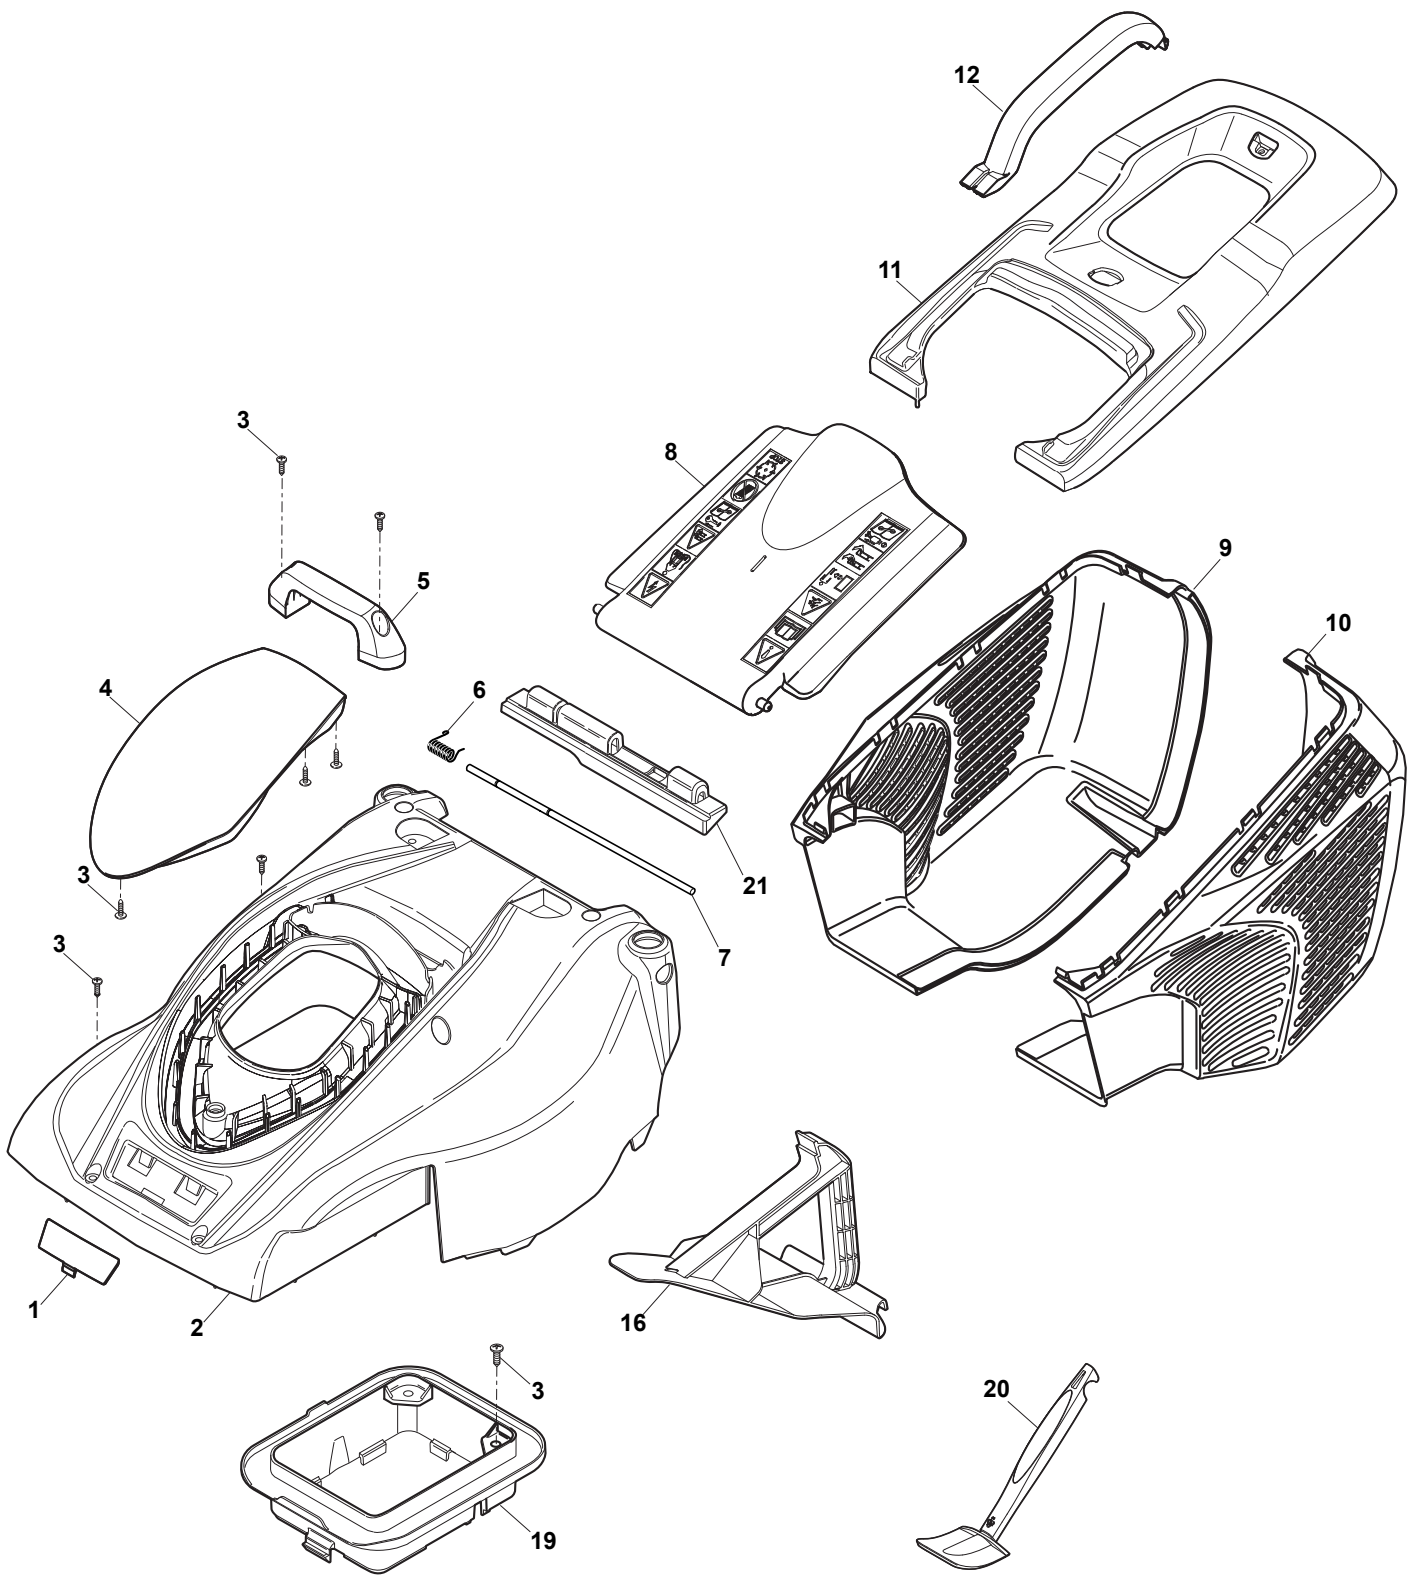

THIS INFORMATION IS NOT INTENDED FOR SALE OR RESALE, AND THIS NOTICE MUST REMAIN ON ALL COPIES.

POSITION	PART No.	Q.Ty	DESCRIPTION	NOTES
1	322066759/0	1	Deck Grey	
2	322785426/0	1	Support, Wheels	
3	322686107/0	2	Wheel Ø 170	
4	322110730/0	2	Hub Cap Yellow	
5	112604903/0	4	Crown Fastener	
6	122033422/0	1	Axle, Wheels	
7	322545142/0	2	Plate	
8	112728714/0	8	Screw	
9	322785430/0	1	Lever, Height Adjustment	
10	322524354/0	1	Pin	
11	122450425/0	1	Spring	
12	322869687/0	1	Rod, Height Adjustment	
13	322785415/0	2	Plate	
14	122033422/0	1	Axle, Wheels	
15	322785429/0	1	Support, Wheels Grey	
16	322686106/0	2	Wheel Ø 140	
17	322110699/0	2	Hub Cap Yellow	
18	322785428/0	1	Support, Wheels	

POSITION	PART No.	Q.Ty	DESCRIPTION	NOTES
1	322055168/0	1	Frontal Plate	
2	322055160/0	1	Deck Red	
3	112728714/0	13	Screw	
4	322393699/0	1	Cover	
5	322393668/0	1	Handle	
6	122450250/0	1	Spring	
7	122512603/0	1	Pin	
8	322600234/0	1	Stone-Guard	
9	322486362/0	1	Grass-Box, R Lower	
10	322486361/0	1	Grass-Box, L Lower	
11	322486354/0	1	Grass-Box, Upper	
12	322393656/0	1	Handle	
16	322140241/0	1	Mulching Plug	
19	322393700/0	1	Engine Protection	
20	113300215/1	1	Scraper	
21	322600271/0	1	Stone Guard Support	

POSITION	PART No.	Q.Ty	DESCRIPTION	NOTES
1	322291064/0	1	Upper Half Handgrip Switch	
2	381600540/0	1	Dead Hand Switch	
3	322291065/0	1	Lower Half Handgrip Switch	
4	112728713/0	11	Screw	
5	381007532/0	2	Handle, Upper Part	
6	122192000/1	1	Clamp	
7	112523050/0	4	Washer	
8	122524352/0	2	Pin	
9	322319520/0	2	Fixing Lever Handle	
10	122943016/0	2	Screw	
18	118566116/0	2	Cap	
19	381007529/0	1	Right Handle, Lower Part	
20	381007530/0	1	Left Handle, Lower Part	
21	112728450/0	2	Screw	

POSITION	PART No.	Q.Ty	DESCRIPTION	NOTES
1	112728699/0	5	Screw	
3	122671651/0	1	Washer	
4	118563702/0	1	Motor	1200W
5	112508122/0	1	Washer	
6	181004157/0	1	Blade	
7	112793312/0	1	Screw	