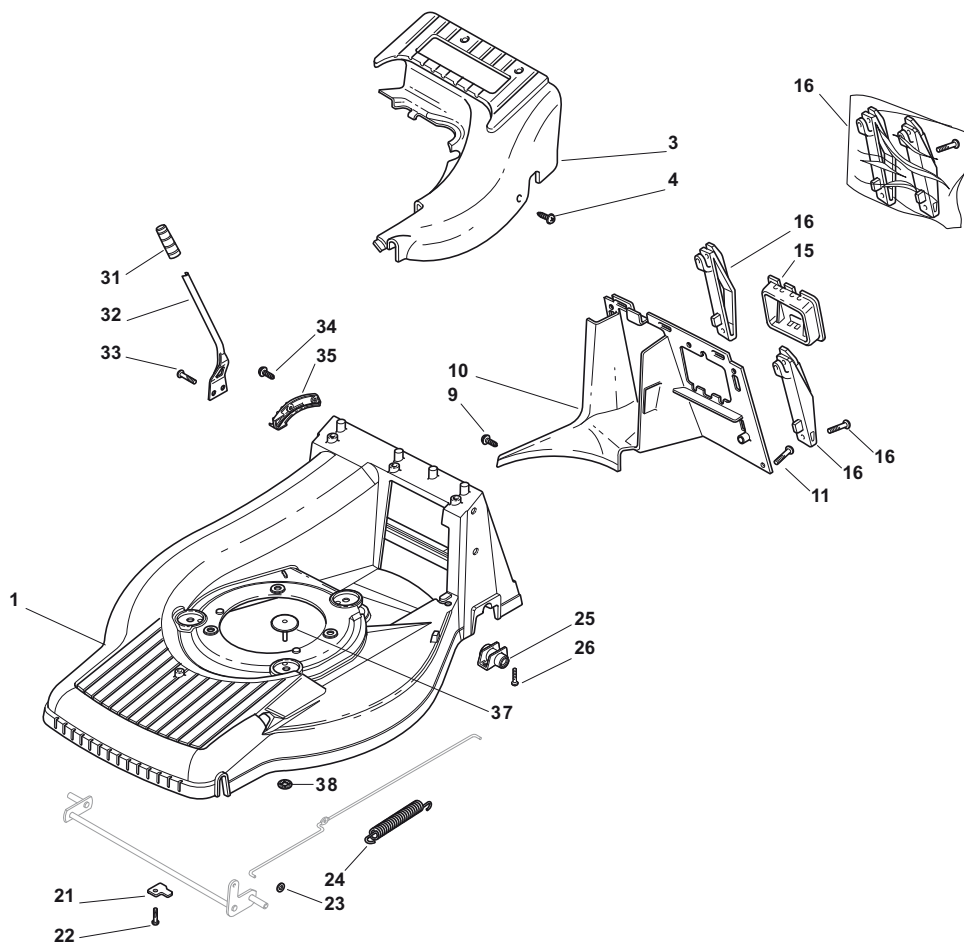

Position	Part No.	Q.Ty	Description
1	81002660/0	1	Deck Yellow
3	22060154/0	1	Protection, Yellow
4	12728300/0	3	Screw
9	12728300/0	1	Screw
10	22108277/0	1	Rear Conveyor Assy
11	12735664/0	3	Screw
15	22109531/0	1	Cover
16	81008658/1	1	Outfit, Supports
21	22545160/0	2	Plate
22	12735664/0	2	Screw
23	12604898/0	2	Crown Fastener
24	22446181/0	1	Spring
25	22785153/0	2	Screw
26	12735664/0	4	Support, Gear Box
31	22399808/0	1	Knob
32	22321515/0	1	Lever, Height Adjustment
33	12735661/0	2	Screw
34	12728300/0	2	Screw
35	22735563/0	1	Sector, Height Adjustment
38	12604899/0	1	Crown Fastener