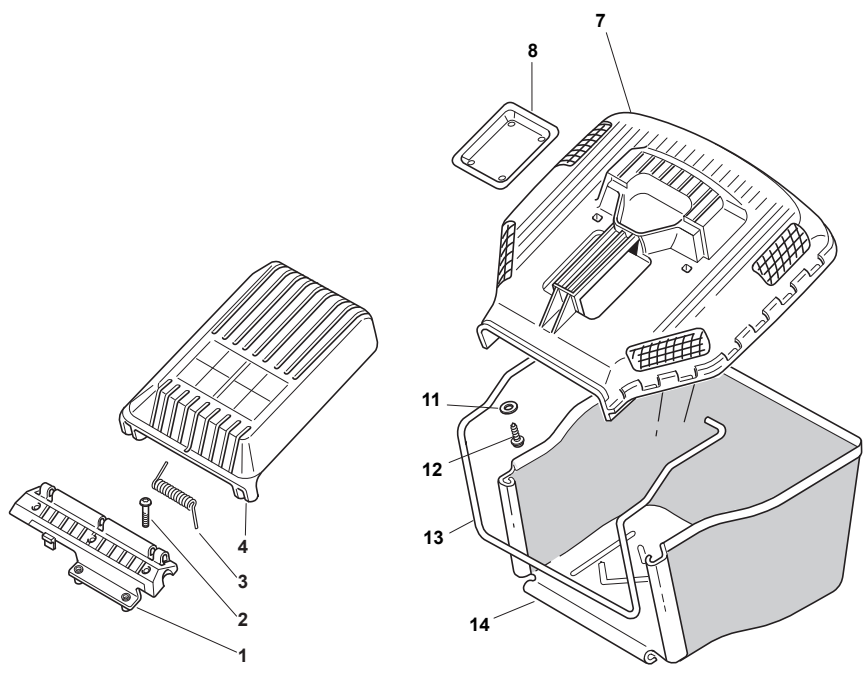

Position	Part No.	Q.Ty	Description
1	12820655/0	2	Screw
2	22551635/0	1	Plate For Handle
3	22778405/0	2	Support
4	12760515/0	2	Screw
5	12521350/0	2	Washer
6	12521350/0	4	Washer
7	22399810/0	4	Knob
8	12361005/0	4	Nut
9	81006613/0	1	Handle, Lower Part
10	22192001/0	1	Anchor Clamp
11	12728691/0	1	Screw
12	12820655/0	2	Screw
13	22430311/0	1	Guide Spring
14	22545137/0	2	Plate For Handle Fastening

Position	Part No.	Q.Ty	Description
1	81006618/1	1	Handle, Upper Part
2	381003330/0	1	Lever, Engine Brake
3	181030061/0	1	Cable, Thread Engine Brake
4	81000697/0	1	Cable, Rear Drive
5	81003297/1	1	Driving Lever
6	12727783/0	1	Screw
7	22551640/0	1	Plate
8	12154510/0	1	Nut

Position	Part No.	Q.Ty	Description
1	81002825/0	1	Axle, Front Wheels
2	22430210/0	2	Spring
3	381007364/0	2	Wheel Ø 190
4	22160522/0	2	Dust Cover
5	19216039/0	4	Bearing
6	12521460/0	2	Washer
7	112735662/1	2	Screw
8	22110379/0	2	Hub Cap
9	22033324/0	1	Rod, Height Adjustment Control
10	81002823/0	1	Axle, Rear Wheels
11	22170810/0	2	Spacer
12	22430215/0	2	Spring
13	22600127/0	2	Protection, Wheel
14	22570126/0	2	Pinion
15	81007368/0	2	Wheel Ø 215
16	12728210/0	8	Screw
17	22120108/0	2	Ring Gear
18	19216038/0	4	Bearing
19	22671655/0	2	Washer
20	12735592/0	2	Screw
21	22110380/0	2	Hub Cap

Position	Part No.	Q.Ty	Description
1	122465637/0	1	Hub With Pulley, Crankshaft Ø 25
2	81004134/0	1	Blade Winged
3	22672111/0	2	Clutch Washer
4	22672105/0	1	Washer
5	12508120/0	1	Cupped Spring
6	22041940/0	1	Clutch Bush
7	12736825/0	1	Screw
8	12139150/0	1	Feather, Crankshaft Ø 25
9	22524329/0	3	Pin
10	22672201/0	3	Washer
11	22207225/0	1	Flange
12	22450445/0	1	Spring
13	22250012/0	3	Grommet
14	22671651/0	3	Washer
15	12523060/0	3	Washer
16	12155000/0	3	Nut
17	12735661/0	1	Screw