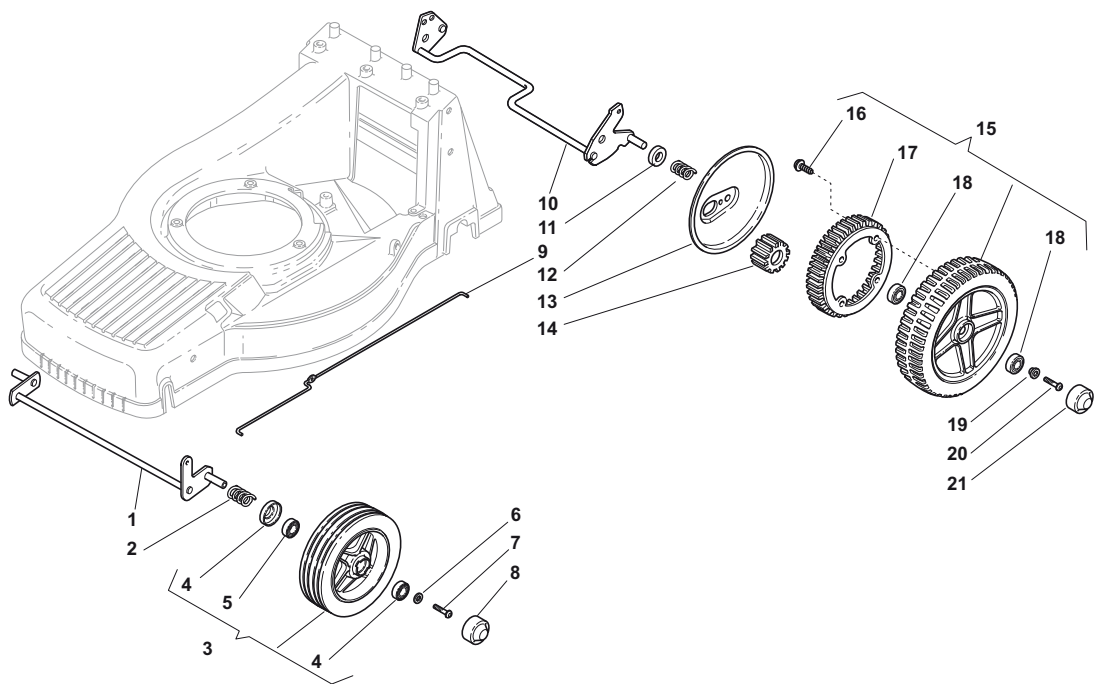

Position	Part No.	Q.Ty	Description
1	12820655/0	2	Screw
2	22551635/0	1	Plate For Handle
3	22778405/0	2	Support
4	12760515/0	2	Screw
5	12521350/0	2	Washer
6	12521350/0	4	Washer
7	22399810/0	4	Knob
8	12361005/0	4	Nut
9	81006613/0	1	Handle, Lower Part
10	22192001/0	1	Anchor Clamp
11	12728691/0	1	Screw
12	12820655/0	2	Screw
13	22430311/0	1	Guide Spring
14	22545137/0	2	Plate For Handle Fastening

Position	Part No.	Q.Ty	Description
1	81006618/1	1	Handle, Upper Part
2	381003330/0	1	Lever, Engine Brake
3	181030061/0	1	Cable, Thread Engine Brake
4	81000697/0	1	Cable, Rear Drive
5	81003297/1	1	Driving Lever
6	12727783/0	1	Screw
7	22551640/0	1	Plate
8	12154510/0	1	Nut

Position	Part No.	Q.Ty	Description
1	81002825/0	1	Axle, Front Wheels
2	22430210/0	2	Spring
3	381007364/0	2	Wheel Ø 190
4	22160522/0	2	Dust Cover
5	19216039/0	4	Bearing
6	12521460/0	2	Washer
7	112735662/1	2	Screw
8	22110379/0	2	Hub Cap
9	22033324/0	1	Rod, Height Adjustment Control
10	81002823/0	1	Axle, Rear Wheels
11	22170810/0	2	Spacer
12	22430215/0	2	Spring
13	22600127/0	2	Protection, Wheel
14	22570126/0	2	Pinion
15	81007368/0	2	Wheel Ø 215
16	12728210/0	8	Screw
17	22120108/0	2	Ring Gear
18	19216038/0	4	Bearing
19	22671655/0	2	Washer
20	12735592/0	2	Screw
21	22110380/0	2	Hub Cap

Position	Part No.	Q.Ty	Description
1	122465637/0	1	Hub With Pulley, Crankshaft Ø 25
2	81004134/0	1	Blade Winged
3	22672111/0	2	Clutch Washer
4	22672105/0	1	Washer
5	12508120/0	1	Cupped Spring
6	22041940/0	1	Clutch Bush
7	12736825/0	1	Screw
8	12139150/0	1	Feather, Crankshaft Ø 25
9	22524329/0	3	Pin
10	22672201/0	3	Washer
11	22207225/0	1	Flange
12	22450445/0	1	Spring
13	22250012/0	3	Grommet
14	22671651/0	3	Washer
15	12523060/0	3	Washer
16	12155000/0	3	Nut
17	12735661/0	1	Screw