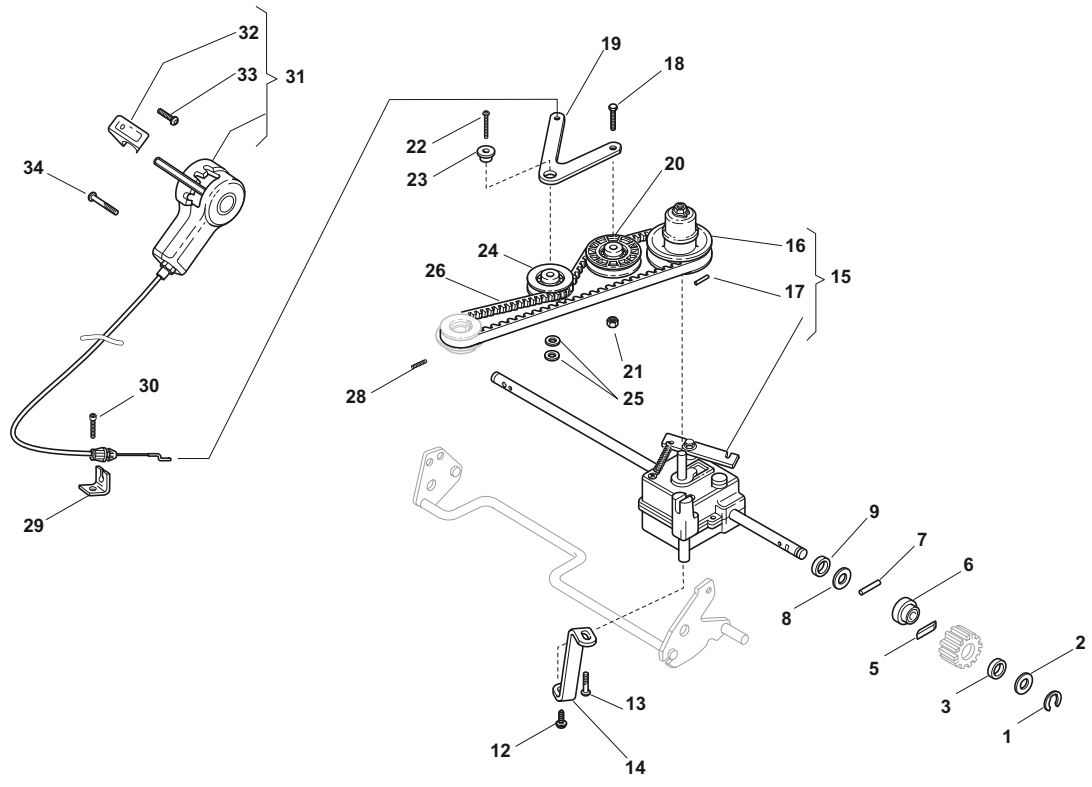

Position	Part No.	Q.Ty	Description
1	12820655/0	2	Screw
2	22551635/0	1	Plate For Handle
3	22778405/0	2	Support
4	12760515/0	2	Screw
5	12521350/0	2	Washer
6	12521350/0	4	Washer
7	22399810/0	4	Knob
8	12361005/0	4	Nut
9	81006613/0	1	Handle, Lower Part
10	22192001/0	1	Anchor Clamp
11	12728691/0	1	Screw
12	12820655/0	2	Screw
13	22430311/0	1	Guide Spring
14	22545137/0	2	Plate For Handle Fastening

Position	Part No.	Q.Ty	Description
1	81006618/1	1	Handle, Upper Part
2	381003330/0	1	Lever, Engine Brake
3	181030061/0	1	Cable, Thread Engine Brake
4	81000697/0	1	Cable, Rear Drive
5	81003297/1	1	Driving Lever
6	12727783/0	1	Screw
7	22551640/0	1	Plate
8	12154510/0	1	Nut

Position	Part No.	Q.Ty	Description
1	81002825/0	1	Axle, Front Wheels
2	22430210/0	2	Spring
3	381007364/0	2	Wheel Ø 190
4	22160522/0	2	Dust Cover
5	19216039/0	4	Bearing
6	12521460/0	2	Washer
7	112735662/1	2	Screw
8	22110379/0	2	Hub Cap
9	22033324/0	1	Rod, Height Adjustment Control
10	81002823/0	1	Axle, Rear Wheels
11	22170810/0	2	Spacer
12	22430215/0	2	Spring
13	22600127/0	2	Protection, Wheel
14	22570126/0	2	Pinion
15	81007368/0	2	Wheel Ø 215
16	12728210/0	8	Screw
17	22120108/0	2	Ring Gear
18	19216038/0	4	Bearing
19	22671655/0	2	Washer
20	12735592/0	2	Screw
21	22110380/0	2	Hub Cap

Position	Part No.	Q.Ty	Description
1	122465637/0	1	Hub With Pulley, Crankshaft Ø 25
2	81004134/0	1	Blade Winged
3	22672111/0	2	Clutch Washer
4	22672105/0	1	Washer
5	12508120/0	1	Cupped Spring
6	22041940/0	1	Clutch Bush
7	12736825/0	1	Screw
8	12139150/0	1	Feather, Crankshaft Ø 25
9	22524329/0	3	Pin
10	22672201/0	3	Washer
11	22207225/0	1	Flange
12	22450445/0	1	Spring
13	22250012/0	3	Grommet
14	22671651/0	3	Washer
15	12523060/0	3	Washer
16	12155000/0	3	Nut
17	12735661/0	1	Screw