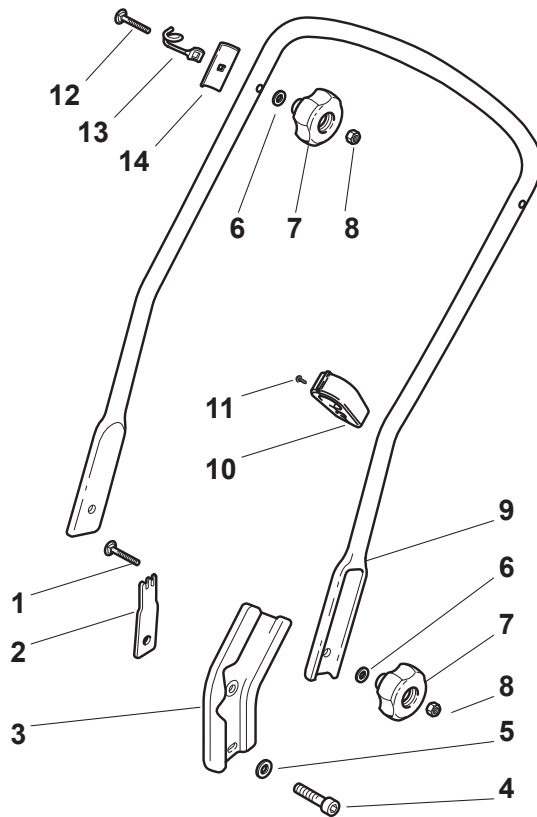

Position	Part No.	Q.Ty	Description
1	12820655/0	2	Screw
2	22551635/0	1	Plate For Handle
3	22778405/0	2	Support
4	12760515/0	2	Screw
5	12521350/0	2	Washer
6	12521350/0	4	Washer
7	22399810/0	4	Knob
8	12361005/0	4	Nut
9	81006613/0	1	Handle, Lower Part
10	22192001/0	1	Anchor Clamp
11	12728691/0	1	Screw
12	12820655/0	2	Screw
13	22430311/0	1	Guide Spring
14	22545137/0	2	Plate For Handle Fastening

Position	Part No.	Q.Ty	Description
1	81006618/1	1	Handle, Upper Part
2	381003330/0	1	Lever, Engine Brake
3	181030061/0	1	Cable, Thread Engine Brake
4	81000697/0	1	Cable, Rear Drive
5	81003297/1	1	Driving Lever
6	12727783/0	1	Screw
7	22551640/0	1	Plate
8	12154510/0	1	Nut

Position	Part No.	Q.Ty	Description
1	81002825/0	1	Axle, Front Wheels
2	22430210/0	2	Spring
3	381007364/0	2	Wheel Ø 190
4	22160522/0	2	Dust Cover
5	19216039/0	4	Bearing
6	12521460/0	2	Washer
7	112735662/1	2	Screw
8	22110379/0	2	Hub Cap
9	22033324/0	1	Rod, Height Adjustment Control
10	81002823/0	1	Axle, Rear Wheels
11	22170810/0	2	Spacer
12	22430215/0	2	Spring
13	22600127/0	2	Protection, Wheel
14	22570126/0	2	Pinion
15	81007368/0	2	Wheel Ø 215
16	12728210/0	8	Screw
17	22120108/0	2	Ring Gear
18	19216038/0	4	Bearing
19	22671655/0	2	Washer
20	12735592/0	2	Screw
21	22110380/0	2	Hub Cap

Position	Part No.	Q.Ty	Description
1	122465637/0	1	Hub With Pulley, Crankshaft Ø 25
2	81004134/0	1	Blade Winged
3	22672111/0	2	Clutch Washer
4	22672105/0	1	Washer
5	12508120/0	1	Cupped Spring
6	22041940/0	1	Clutch Bush
7	12736825/0	1	Screw
8	12139150/0	1	Feather, Crankshaft Ø 25
9	22524329/0	3	Pin
10	22672201/0	3	Washer
11	22207225/0	1	Flange
12	22450445/0	1	Spring
13	22250012/0	3	Grommet
14	22671651/0	3	Washer
15	12523060/0	3	Washer
16	12155000/0	3	Nut
17	12735661/0	1	Screw