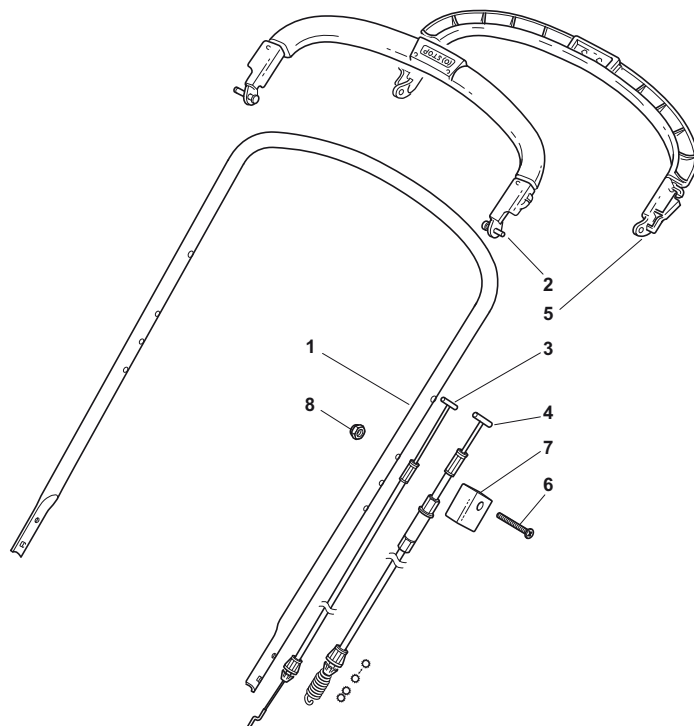

Position	Part No.	Q.Ty	Description
1	12820655/0	2	Screw
2	22551635/0	1	Plate For Handle
3	22778405/0	2	Support
4	12760515/0	2	Screw
5	12521350/0	2	Washer
6	12521350/0	4	Washer
7	22399810/0	4	Knob
8	12361005/0	4	Nut
9	81006613/0	1	Handle, Lower Part
10	22192001/0	1	Anchor Clamp
11	12728691/0	1	Screw
12	12820655/0	2	Screw
13	22430311/0	1	Guide Spring
14	22545137/0	2	Plate For Handle Fastening

Position	Part No.	Q.Ty	Description
1	81006618/1	1	Handle, Upper Part
2	381003330/0	1	Lever, Engine Brake
3	181030061/0	1	Cable, Thread Engine Brake
4	81000697/0	1	Cable, Rear Drive
5	81003297/1	1	Driving Lever
6	12727783/0	1	Screw
7	22551640/0	1	Plate
8	12154510/0	1	Nut

Position	Part No.	Q.Ty	Description
1	81002825/0	1	Axle, Front Wheels
2	22430210/0	2	Spring
3	381007364/0	2	Wheel Ø 190
4	22160522/0	2	Dust Cover
5	19216039/0	4	Bearing
6	12521460/0	2	Washer
7	112735662/1	2	Screw
8	22110379/0	2	Hub Cap
9	22033324/0	1	Rod, Height Adjustment Control
10	81002823/0	1	Axle, Rear Wheels
11	22170810/0	2	Spacer
12	22430215/0	2	Spring
13	22600127/0	2	Protection, Wheel
14	22570126/0	2	Pinion
15	81007368/0	2	Wheel Ø 215
16	12728210/0	8	Screw
17	22120108/0	2	Ring Gear
18	19216038/0	4	Bearing
19	22671655/0	2	Washer
20	12735592/0	2	Screw
21	22110380/0	2	Hub Cap

Position	Part No.	Q.Ty	Description
1	122465637/0	1	Hub With Pulley, Crankshaft Ø 25
2	81004134/0	1	Blade Winged
3	22672111/0	2	Clutch Washer
4	22672105/0	1	Washer
5	12508120/0	1	Cupped Spring
6	22041940/0	1	Clutch Bush
7	12736825/0	1	Screw
8	12139150/0	1	Feather, Crankshaft Ø 25
9	22524329/0	3	Pin
10	22672201/0	3	Washer
11	22207225/0	1	Flange
12	22450445/0	1	Spring
13	22250012/0	3	Grommet
14	22671651/0	3	Washer
15	12523060/0	3	Washer
16	12155000/0	3	Nut
17	12735661/0	1	Screw