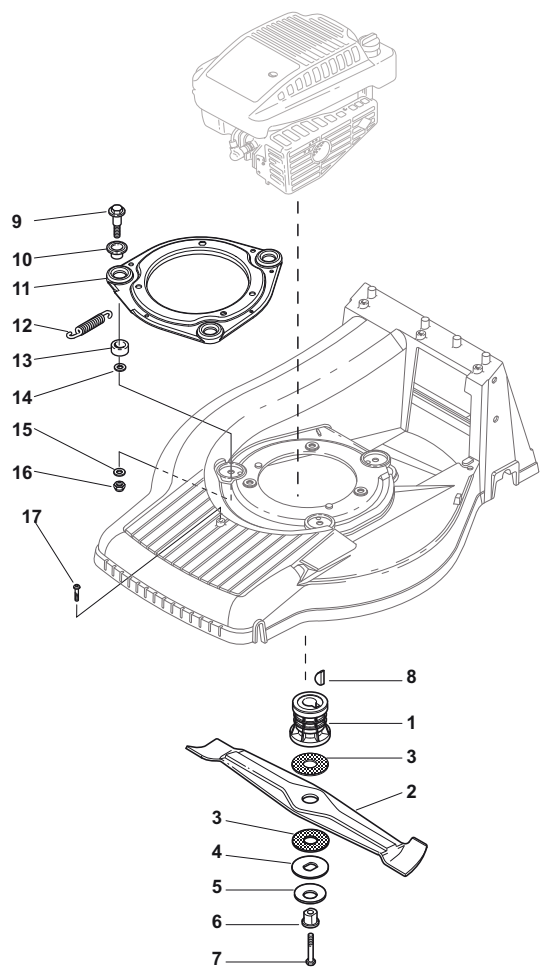

Position	Part No.	Q.Ty	Description
1	12820655/0	2	Screw
2	22551635/0	1	Plate For Handle
3	22778405/0	2	Support
4	12760515/0	2	Screw
5	12521350/0	2	Washer
6	12521350/0	4	Washer
7	22399810/0	4	Knob
8	12361005/0	4	Nut
9	81006613/0	1	Handle, Lower Part
10	22192001/0	1	Anchor Clamp
11	12728691/0	1	Screw
12	12820655/0	2	Screw
13	22430311/0	1	Guide Spring
14	22545137/0	2	Plate For Handle Fastening

Position	Part No.	Q.Ty	Description
1	81006618/1	1	Handle, Upper Part
2	381003330/0	1	Lever, Engine Brake
3	181030061/0	1	Cable, Thread Engine Brake
4	81000697/0	1	Cable, Rear Drive
5	81003297/1	1	Driving Lever
6	12727783/0	1	Screw
7	22551640/0	1	Plate
8	12154510/0	1	Nut

Position	Part No.	Q.Ty	Description
1	81002825/0	1	Axle, Front Wheels
2	22430210/0	2	Spring
3	381007364/0	2	Wheel Ø 190
4	22160522/0	2	Dust Cover
5	19216039/0	4	Bearing
6	12521460/0	2	Washer
7	112735662/1	2	Screw
8	22110379/0	2	Hub Cap
9	22033324/0	1	Rod, Height Adjustment Control
10	81002823/0	1	Axle, Rear Wheels
11	22170810/0	2	Spacer
12	22430215/0	2	Spring
13	22600127/0	2	Protection, Wheel
14	22570126/0	2	Pinion
15	81007368/0	2	Wheel Ø 215
16	12728210/0	8	Screw
17	22120108/0	2	Ring Gear
18	19216038/0	4	Bearing
19	22671655/0	2	Washer
20	12735592/0	2	Screw
21	22110380/0	2	Hub Cap

Position	Part No.	Q.Ty	Description
1	122465637/0	1	Hub With Pulley, Crankshaft Ø 25
2	81004134/0	1	Blade Winged
3	22672111/0	2	Clutch Washer
4	22672105/0	1	Washer
5	12508120/0	1	Cupped Spring
6	22041940/0	1	Clutch Bush
7	12736825/0	1	Screw
8	12139150/0	1	Feather, Crankshaft Ø 25
9	22524329/0	3	Pin
10	22672201/0	3	Washer
11	22207225/0	1	Flange
12	22450445/0	1	Spring
13	22250012/0	3	Grommet
14	22671651/0	3	Washer
15	12523060/0	3	Washer
16	12155000/0	3	Nut
17	12735661/0	1	Screw