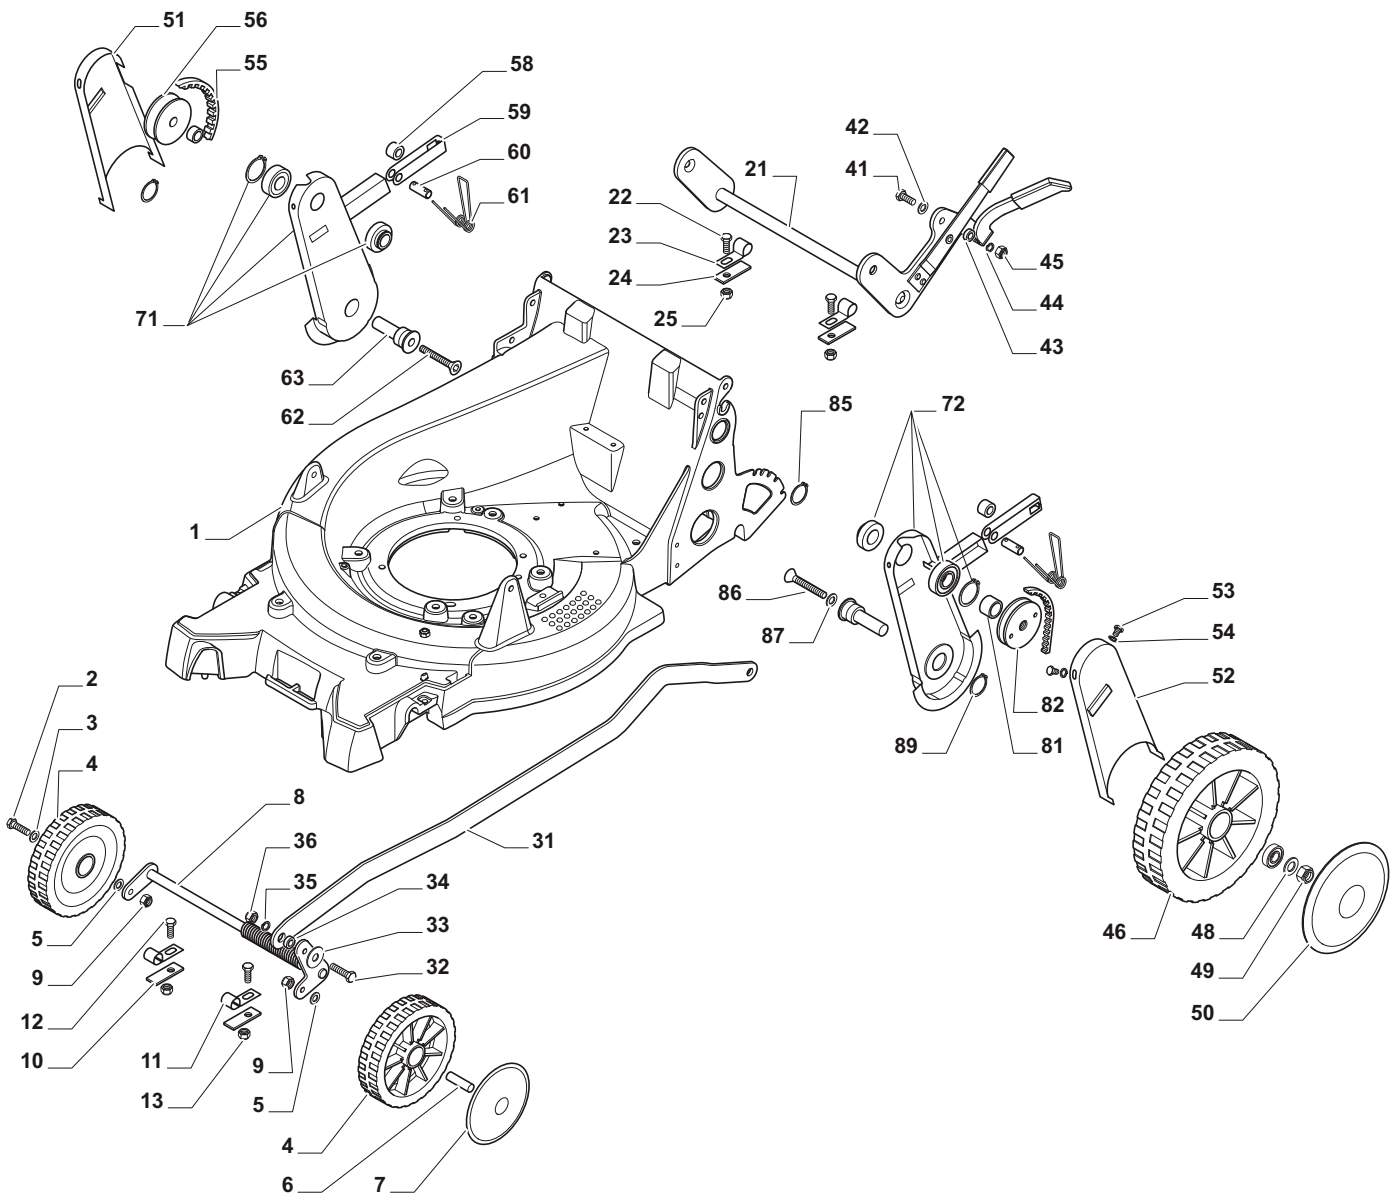

THIS INFORMATION IS NOT INTENDED FOR SALE OR RESALE, AND THIS NOTICE MUST REMAIN ON ALL COPIES.

Position	Part No.	Q.Ty	Description
1	381003773/0	1	Deck Grey
2	12691700/0	2	Screw
3	12523060/0	2	Washer
4	15796	2	Wheel Ø 200
5	12524010/0	2	Washer
6	10724	2	Pin
7	14604	2	Hub Cap, Grey Ø 200
8	381002867/0	1	Axle, Front Wheels
9	12155000/0	2	Nut
10	10646	2	Plate
11	14109	2	Plate
12	12793701/0	2	Screw
13	12524010/0	2	Washer
21	11760	1	Axle, Rear Wheels
22	12793701/0	2	Plate
23	14109	2	Plate
24	10646	2	Screw
25	12155000/0	2	Nut
31	381002025/0	1	Rod, Height Adjustment
32	12793701/0	2	Screw
33	12521350/0	2	Washer
34	11705	2	Bush
35	12523070/0	2	Washer
36	12155000/0	2	Nut
41	12793700/0	1	Screw
42	12521350/0	1	Washer
43	11705	1	Bush
44	12523070/0	1	Washer
45	12155000/0	1	Nut
46	15795	2	Wheel Ø 250
48	12523060/0	2	Washer
49	12155000/0	2	Nut
50	14601	2	Hub Cap, Grey Ø 250
51	381119751/0	1	Protection, Belt
52	381119753/0	1	Protection, Belt
53	12788800/0	4	Screw
54	12581500/0	4	Grower
55	10700	2	Belt
56	11109	1	Pulley
58	10530	2	Bush
59	10529	2	Plate
60	10531	2	Pin
61	10636	2	Spring
62	112882030/0	1	Screw
63	10467	2	Pin
71	11763	1	Protection, Belt
72	11762	1	Protection, Belt
81	11108	2	Spacer
82	11110	1	Pulley
85	112609800/0	2	Seeger
86	112882035/0	1	Screw
87	12523070/0	1	Washer
89	112609800/0	2	Seeger

Position	Part No.	Q.Ty	Description
1	381006873/0	1	Handle, Upper Part Yellow
2	11076	2	Bush
3	14608	2	Crown Fastener
4	12727793/0	1	Screw
5	14599	1	Plate For Cable Fastening
6	12154510/0	1	Nut
7	12154330/0	1	Nut
8	122430309/0	1	Spring
9	381030038/1	1	Cable, Rear Drive
10	181003334/0	1	Lever, Driving
11	181030036/0	1	Cable, Thread Engine Brake
12	12727786/0	1	Screw
14	181007145/0	1	Throttle Cable
15	12154510/0	1	Nut