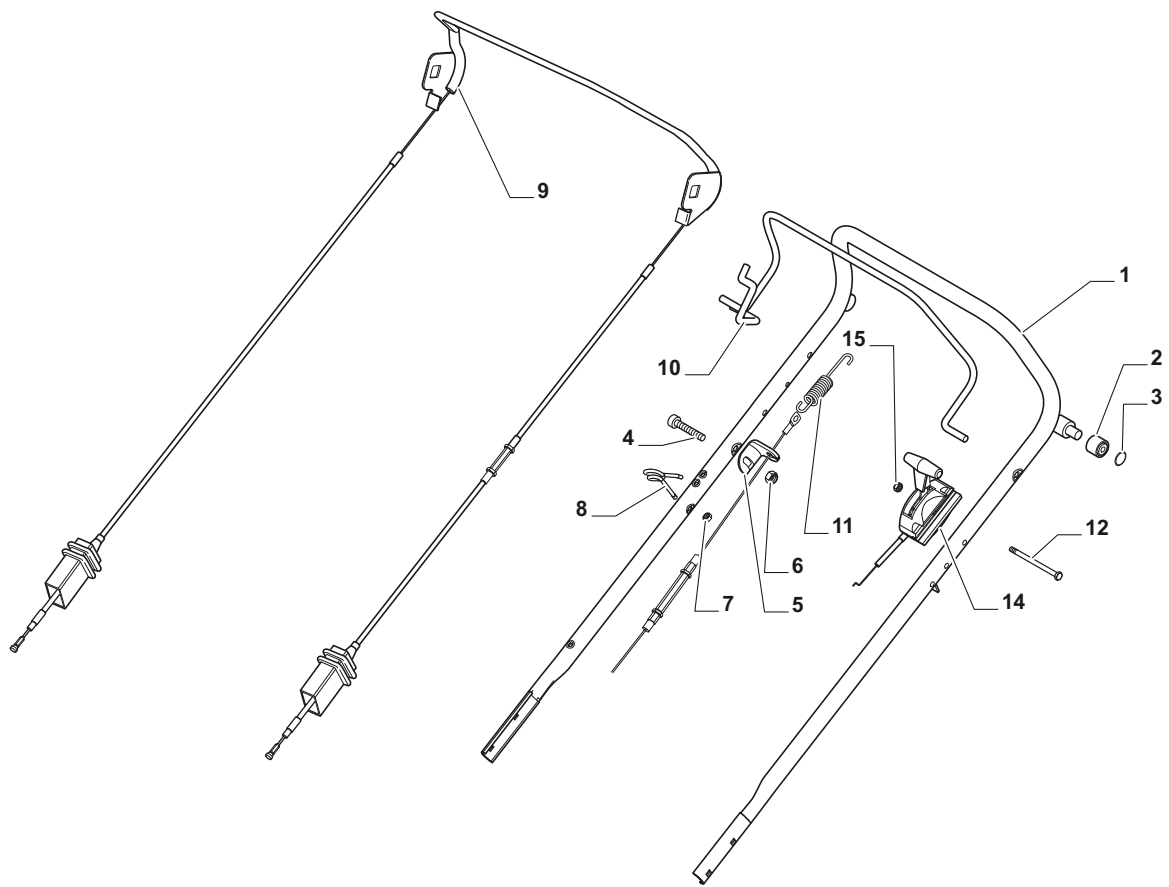

THIS INFORMATION IS NOT INTENDED FOR SALE OR RESALE, AND THIS NOTICE MUST REMAIN ON ALL COPIES.

Position	Part No.	Q.Ty	Description
1	381003773/0	1	Deck Grey
2	12691700/0	2	Screw
3	12523060/0	2	Washer
4	15796	2	Wheel Ø 200
5	12524010/0	2	Washer
6	10724	2	Pin
7	14604	2	Hub Cap, Grey Ø 200
8	381002867/0	1	Axle, Front Wheels
9	12155000/0	2	Nut
10	10646	2	Plate
11	14109	2	Plate
12	12793701/0	2	Screw
13	12524010/0	2	Washer
21	11760	1	Axle, Rear Wheels
22	12793701/0	2	Plate
23	14109	2	Plate
24	10646	2	Screw
25	12155000/0	2	Nut
31	381002025/0	1	Rod, Height Adjustment
32	12793701/0	2	Screw
33	12521350/0	2	Washer
34	11705	2	Bush
35	12523070/0	2	Washer
36	12155000/0	2	Nut
41	12793700/0	1	Screw
42	12521350/0	1	Washer
43	11705	1	Bush
44	12523070/0	1	Washer
45	12155000/0	1	Nut
46	15795	2	Wheel Ø 250
48	12523060/0	2	Washer
49	12155000/0	2	Nut
50	14601	2	Hub Cap, Grey Ø 250
51	381119751/0	1	Protection, Belt
52	381119753/0	1	Protection, Belt
53	12788800/0	4	Screw
54	12581500/0	4	Grower
55	10700	2	Belt
56	11109	1	Pulley
58	10530	2	Bush
59	10529	2	Plate
60	10531	2	Pin
61	10636	2	Spring
62	112882030/0	1	Screw
63	10467	2	Pin
71	11763	1	Protection, Belt
72	11762	1	Protection, Belt
81	11108	2	Spacer
82	11110	1	Pulley
85	112609800/0	2	Seeger
86	112882035/0	1	Screw
87	12523070/0	1	Washer
89	112609800/0	2	Seeger

Position	Part No.	Q.Ty	Description
1	381006873/0	1	Handle, Upper Part Yellow
2	11076	2	Bush
3	14608	2	Crown Fastener
4	12727793/0	1	Screw
5	14599	1	Plate For Cable Fastening
6	12154510/0	1	Nut
7	12154330/0	1	Nut
8	122430309/0	1	Spring
9	381030038/1	1	Cable, Rear Drive
10	181003334/0	1	Lever, Driving
11	181030036/0	1	Cable, Thread Engine Brake
12	12727786/0	1	Screw
14	181007145/0	1	Throttle Cable
15	12154510/0	1	Nut