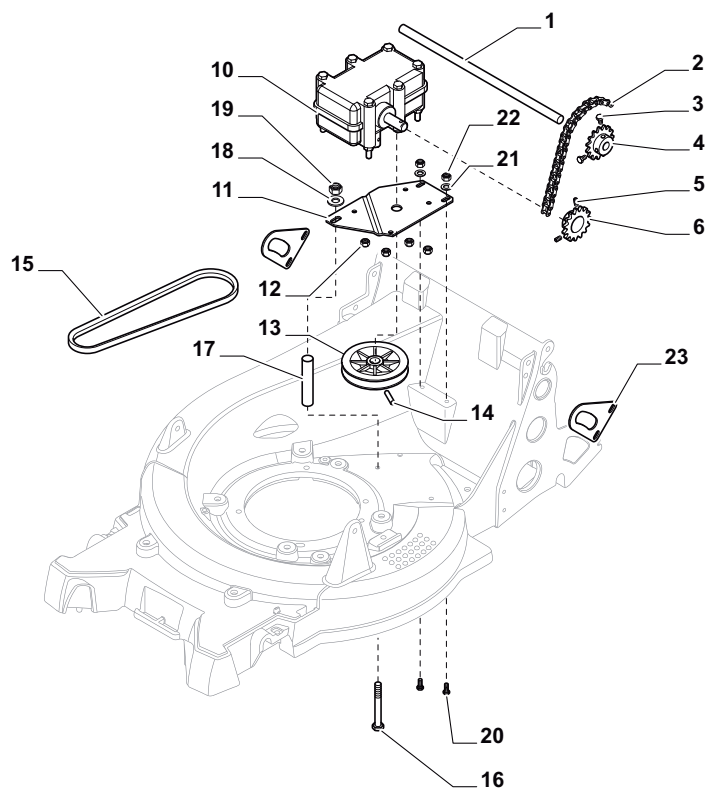

THIS INFORMATION IS NOT INTENDED FOR SALE OR RESALE, AND THIS NOTICE MUST REMAIN ON ALL COPIES.

Position	Part No.	Q.Ty	Description
1	381003773/0	1	Deck Grey
2	12691700/0	2	Screw
3	12523060/0	2	Washer
4	15796	2	Wheel Ø 200
5	12524010/0	2	Washer
6	10724	2	Pin
7	14604	2	Hub Cap, Grey Ø 200
8	381002867/0	1	Axle, Front Wheels
9	12155000/0	2	Nut
10	10646	2	Plate
11	14109	2	Plate
12	12793701/0	2	Screw
13	12524010/0	2	Washer
21	11760	1	Axle, Rear Wheels
22	12793701/0	2	Plate
23	14109	2	Plate
24	10646	2	Screw
25	12155000/0	2	Nut
31	381002025/0	1	Rod, Height Adjustment
32	12793701/0	2	Screw
33	12521350/0	2	Washer
34	11705	2	Bush
35	12523070/0	2	Washer
36	12155000/0	2	Nut
41	12793700/0	1	Screw
42	12521350/0	1	Washer
43	11705	1	Bush
44	12523070/0	1	Washer
45	12155000/0	1	Nut
46	15795	2	Wheel Ø 250
48	12523060/0	2	Washer
49	12155000/0	2	Nut
50	14601	2	Hub Cap, Grey Ø 250
51	381119751/0	1	Protection, Belt
52	381119753/0	1	Protection, Belt
53	12788800/0	4	Screw
54	12581500/0	4	Grower
55	10700	2	Belt
56	11109	1	Pulley
58	10530	2	Bush
59	10529	2	Plate
60	10531	2	Pin
61	10636	2	Spring
62	112882030/0	1	Screw
63	10467	2	Pin
71	11763	1	Protection, Belt
72	11762	1	Protection, Belt
81	11108	2	Spacer
82	11110	1	Pulley
85	112609800/0	2	Seeger
86	112882035/0	1	Screw
87	12523070/0	1	Washer
89	112609800/0	2	Seeger

Position	Part No.	Q.Ty	Description
1	381006873/0	1	Handle, Upper Part Yellow
2	11076	2	Bush
3	14608	2	Crown Fastener
4	12727793/0	1	Screw
5	14599	1	Plate For Cable Fastening
6	12154510/0	1	Nut
7	12154330/0	1	Nut
8	122430309/0	1	Spring
9	381030038/1	1	Cable, Rear Drive
10	181003334/0	1	Lever, Driving
11	181030036/0	1	Cable, Thread Engine Brake
12	12727786/0	1	Screw
14	181007145/0	1	Throttle Cable
15	12154510/0	1	Nut