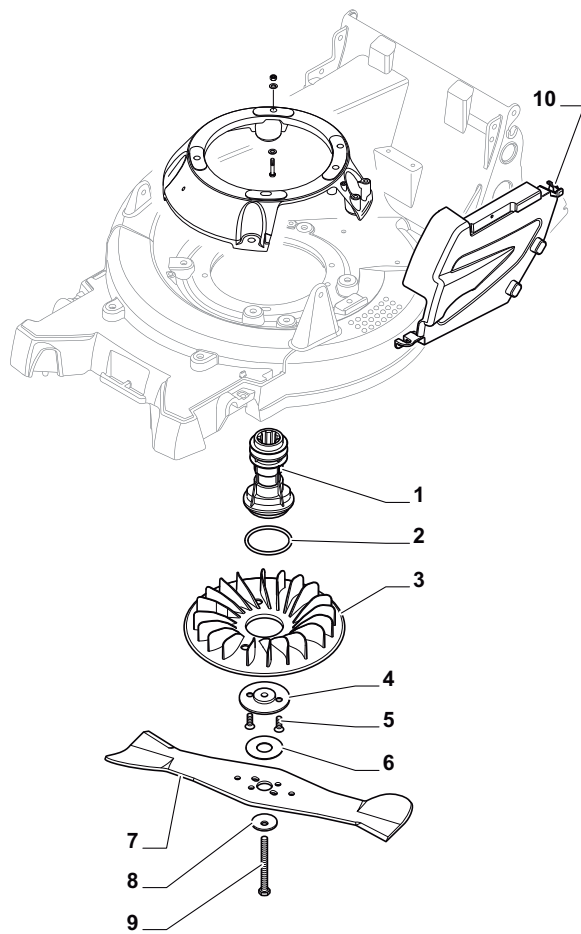

Position	Part No.	Q.Ty	Description
3	112735420/0	2	Screw
4	322226132/0	1	Mask, Yellow

Position	Part No.	Q.Ty	Description
1	322498121/0	1	Handle, Lower Part Yellow
2	112819205/0	2	Screw
3	322020501/0	2	Shock Absorber
4	322785285/0	2	Support
5	322399804/1	2	Knob
6	12293200/0	2	Nut
8	12735101/0	2	Screw
9	12523010/0	2	Washer
10	12793701/0	2	Screw
11	12521350/0	4	Washer
12	12155000/0	2	Nut
13	322109824/1	1	Cover, Upper Black
14	112523000/1	2	Washer
15	12728525/0	2	Screw
16	12793701/0	4	Screw
17	12521350/0	2	Washer
18	15228	1	Support
19	112882005/0	1	Screw
20	12155000/0	3	Nut
21	12728525/0	1	Screw
22	112523000/1	2	Washer
24	12793701/0	1	Screw
25	12524010/0	1	Washer
26	12293200/0	1	Nut
27	12155000/0	1	Nut
30	112760471/0	1	Screw
31	112760470/0	2	Screw
32	10743	1	Conveyor
33	12150000/0	3	Nut
34	322601010/0	1	Guard
35	12735101/0	1	Screw
41	12728525/0	1	Screw
42	112523000/1	2	Washer
43	322601012/0	1	Guard
45	112794400/0	4	Screw
46	12521360/0	8	Washer
47	381207228/0	1	Nut
49	12156602/0	4	Flange
50	12793801/0	3	Screw
51	12521350/0	6	Washer
52	12155000/0	3	Nut
55	12731600/1	2	Screw
56	12523020/0	2	Washer
57	322485001/0	1	Guard

Position	Part No.	Q.Ty	Description
1	381006873/0	1	Handle, Upper Part Yellow
2	11076	2	Bush
3	14608	2	Crown Fastener
4	12727793/0	1	Screw
5	14599	1	Plate For Cable Fastening
6	12154510/0	1	Nut
7	12154330/0	1	Nut
8	122430309/0	1	Spring
9	381030038/1	1	Cable, Rear Drive
10	181003334/0	1	Lever, Driving
11	181030036/0	1	Cable, Thread Engine Brake
12	12727786/0	1	Screw
14	181007145/0	1	Throttle Cable
15	12154510/0	1	Nut

Position	Part No.	Q.Ty	Description
1	11111	1	Axle
2	14875	1	Chain
3	VBCH6x12	2	Screw
4	15393	1	Pinion 15T
5	12714302/0	2	Dowel
6	14117	1	Pinion 17T
10	15391	1	Gear Box
11	14115	1	Support, Gear Box
12	12154510/0	4	Nut
13	15390	1	Pulley
14	112645706/0	1	Pin
15	15507	1	Belt
16	112692090/0	1	Screw
17	14119	1	Pin
18	12521350/0	1	Washer
19	12155000/0	1	Nut
20	12791400/0	2	Screw
21	12523040/0	2	Washer
22	12154510/0	2	Nut
23	14130	2	Plate