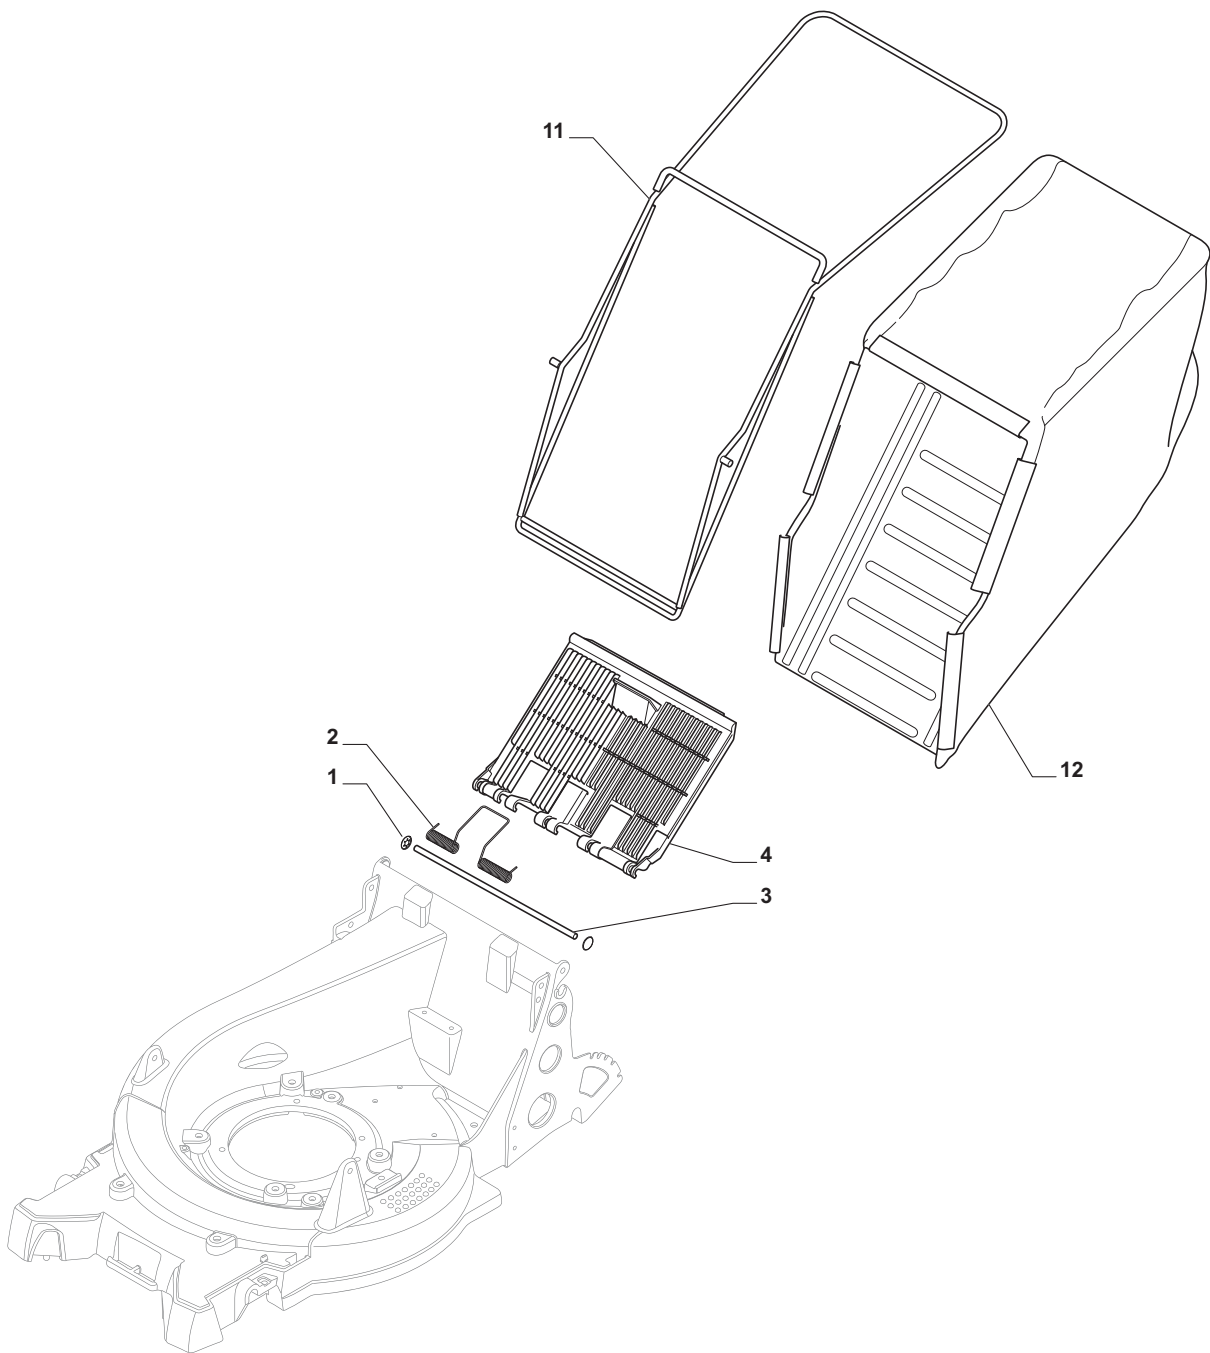

Position	Part No.	Q.Ty	Description
1	14608	2	Crown Fastener
2	122450463/0	1	Spring
3	10679	1	Pin
4	11189	1	Stone-Guard
11	14436	1	Chassis Box
12	181002296/0	1	Box, Fabric Stiga