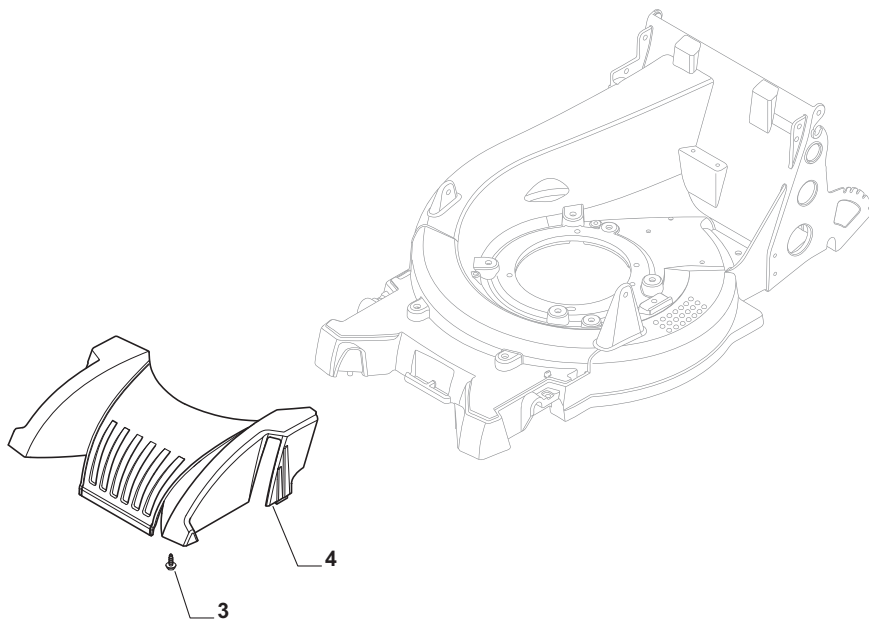

THIS INFORMATION IS NOT INTENDED FOR SALE OR RESALE, AND THIS NOTICE MUST REMAIN ON ALL COPIES.

Position	Part No.	Q.Ty	Description
1	381003773/0	1	Deck Grey
2	12691700/0	2	Screw
3	12523060/0	2	Washer
4	15796	2	Wheel Ø 200
5	12524010/0	2	Washer
6	10724	2	Pin
7	14604	2	Hub Cap, Grey Ø 200
8	381002867/0	1	Axle, Front Wheels
9	12155000/0	2	Nut
10	10646	2	Plate
11	14109	2	Plate
12	12793701/0	2	Screw
13	12524010/0	2	Washer
21	11760	1	Axle, Rear Wheels
22	12793701/0	2	Plate
23	14109	2	Plate
24	10646	2	Screw
25	12155000/0	2	Nut
31	381002025/0	1	Rod, Height Adjustment
32	12793701/0	2	Screw
33	12521350/0	2	Washer
34	11705	2	Bush
35	12523070/0	2	Washer
36	12155000/0	2	Nut
41	12793700/0	1	Screw
42	12521350/0	1	Washer
43	11705	1	Bush
44	12523070/0	1	Washer
45	12155000/0	1	Nut
46	15795	2	Wheel Ø 250
48	12523060/0	2	Washer
49	12155000/0	2	Nut
50	14601	2	Hub Cap, Grey Ø 250
51	381119751/0	1	Protection, Belt
52	381119753/0	1	Protection, Belt
53	12788800/0	4	Screw
54	12581500/0	4	Grower
55	10700	2	Belt
56	11109	1	Pulley
58	10530	2	Bush
59	10529	2	Plate
60	10531	2	Pin
61	10636	2	Spring
62	112882030/0	1	Screw
63	10467	2	Pin
71	11763	1	Protection, Belt
72	11762	1	Protection, Belt
81	11108	2	Spacer
82	11110	1	Pulley
85	112609800/0	2	Seeger
86	112882035/0	1	Screw
87	12523070/0	1	Washer
89	112609800/0	2	Seeger

Position	Part No.	Q.Ty	Description
1	381006873/0	1	Handle, Upper Part Yellow
2	11076	2	Bush
3	14608	2	Crown Fastener
4	12727793/0	1	Screw
5	14599	1	Plate For Cable Fastening
6	12154510/0	1	Nut
7	12154330/0	1	Nut
8	122430309/0	1	Spring
9	381030038/1	1	Cable, Rear Drive
10	181003334/0	1	Lever, Driving
11	181030036/0	1	Cable, Thread Engine Brake
12	12727786/0	1	Screw
14	181007145/0	1	Throttle Cable
15	12154510/0	1	Nut