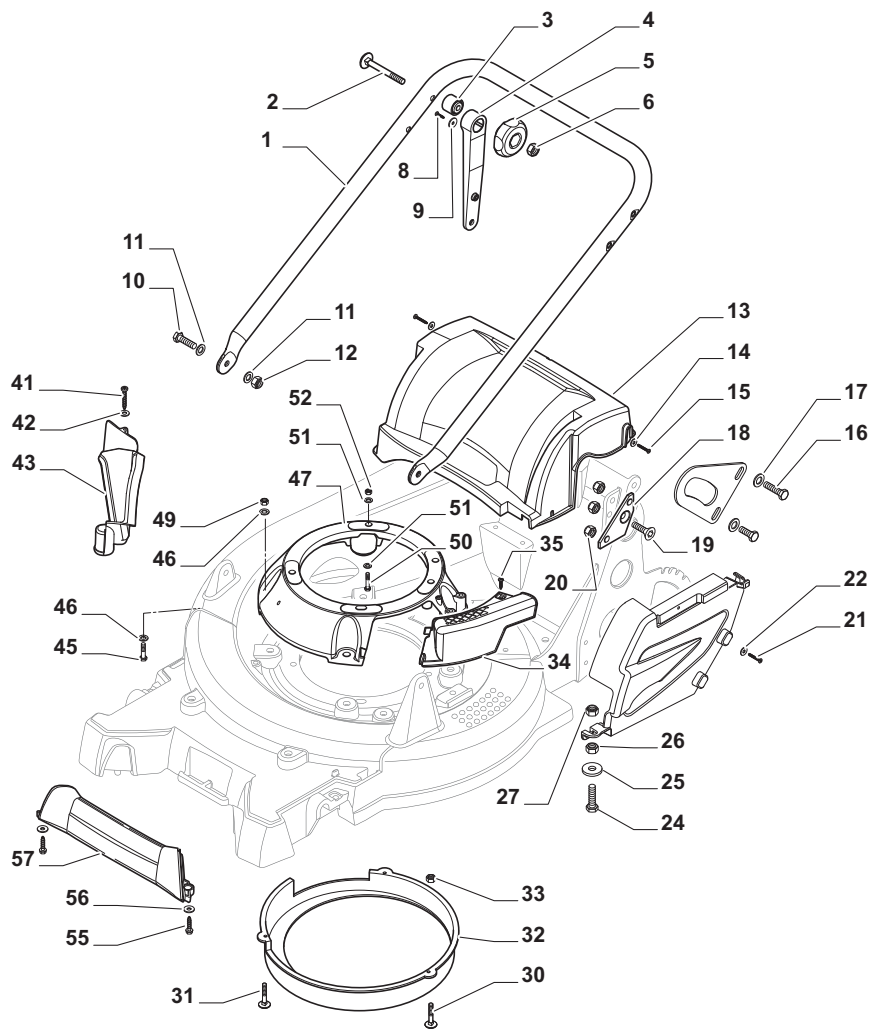

Position	Part No.	Q.Ty	Description
1	322498121/0	1	Handle, Lower Part Yellow
2	112819205/0	2	Screw
3	322020501/0	2	Shock Absorber
4	322785285/0	2	Support
5	322399804/1	2	Knob
6	12293200/0	2	Nut
8	12735101/0	2	Screw
9	12523010/0	2	Washer
10	12793701/0	2	Screw
11	12521350/0	4	Washer
12	12155000/0	2	Nut
13	322109824/1	1	Cover, Upper Black
14	112523000/1	2	Washer
15	12728525/0	2	Screw
16	12793701/0	4	Screw
17	12521350/0	2	Washer
18	15228	1	Support
19	112882005/0	1	Screw
20	12155000/0	3	Nut
21	12728525/0	1	Screw
22	112523000/1	2	Washer
24	12793701/0	1	Screw
25	12524010/0	1	Washer
26	12293200/0	1	Nut
27	12155000/0	1	Nut
30	112760471/0	1	Screw
31	112760470/0	2	Screw
32	10743	1	Conveyor
33	12150000/0	3	Nut
34	322601010/0	1	Guard
35	12735101/0	1	Screw
41	12728525/0	1	Screw
42	112523000/1	2	Washer
43	322601012/0	1	Guard
45	112794400/0	4	Screw
46	12521360/0	8	Washer
47	381207228/0	1	Nut
49	12156602/0	4	Flange
50	12793801/0	3	Screw
51	12521350/0	6	Washer
52	12155000/0	3	Nut
55	12731600/1	2	Screw
56	12523020/0	2	Washer
57	322485001/0	1	Guard