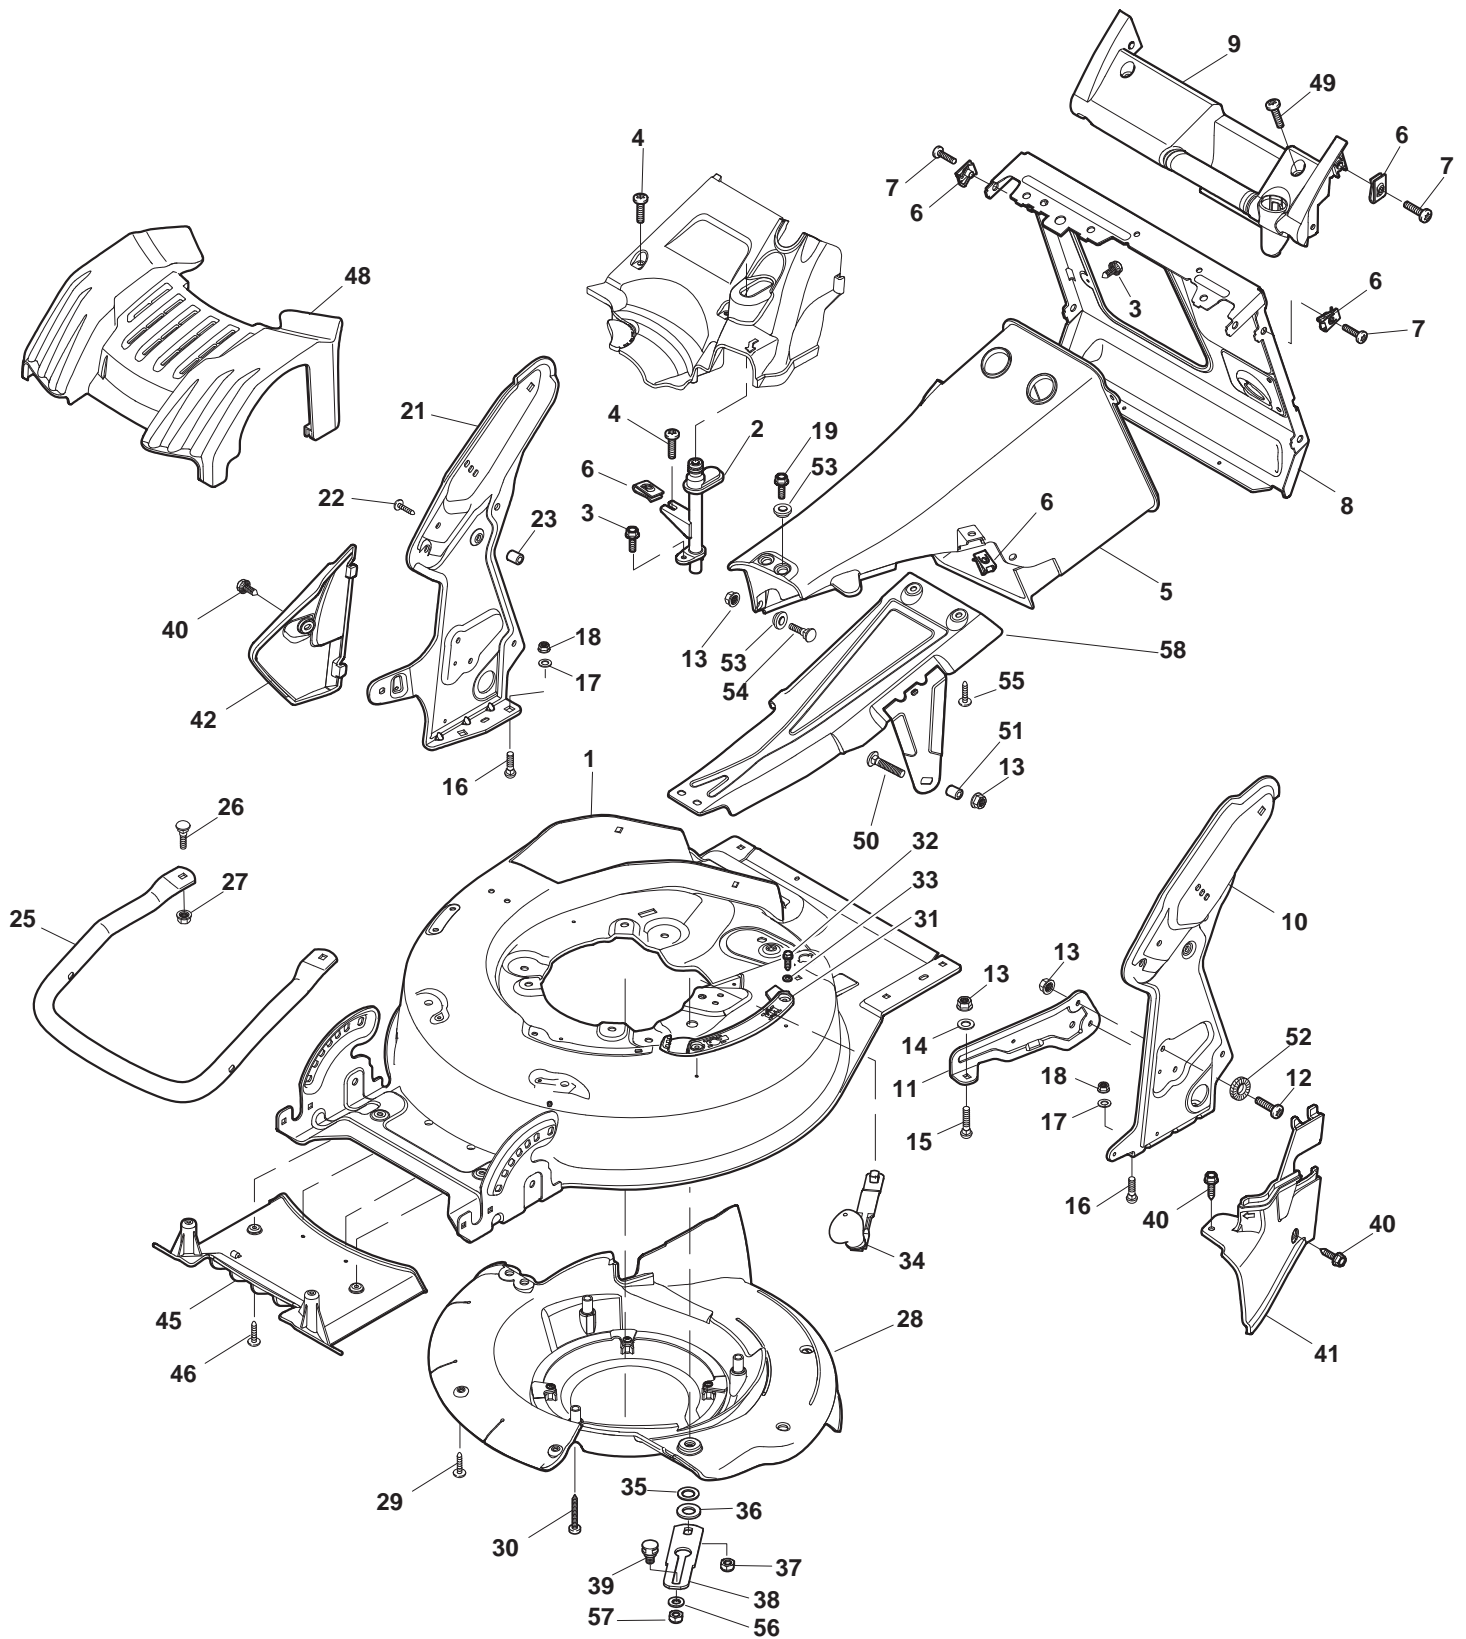

TURBO X3 55 S B

TURBO X3 55 S B

Pos. Fig.	Antal Quantity	Art No Part No	Benämning	Description	Anmärkning Notes
1	1	381003944/0	Chassi INOX	Deck INOX	
2	1	322034001/1	Slanganslutning	Washing Connection	
3	5	125943004/0	Skruv	Screw	
4	2	112727802/0	Skruv	Screw	
5	1	322108294/0	Inmatningstratt-gul	Conveyor Yellow	
6	12	112437507/0	Plåt	Plate	
7	8	112727802/0	Skruv	Screw	
8	1	381545321/1	Platta	Rear Plate	
8	1	381545323/1	Platta	Rear Plate	
9	1	322785282/0	Fäste	Support	
10	1	381545333/0	Fäste-vä	Bracket, L	
11	1	322545191/0	Fäste	Support	
12	2	112727803/0	Skruv	Screw	
13	4	12154510/0	Mutter	Nut	
14	1	12521330/0	Bricka	Washer	
15	1	12815200/0	Skruv	Screw	
16	4	12818690/0	Skruv	Screw	
17	4	12521350/0	Bricka	Washer	
18	4	12155000/0	Mutter	Nut	
19	2	12729601/1	Skruv	Screw	
21	1	381545331/0	Fäste-hö	Bracket, R	
22	2	112735662/1	Skruv	Screw	
23	2	122534128/0	Remstyrning	Pin	
25	2	381393702/0	Skydd	Protection	
26	2	12815205/0	Skruv	Screw	
27	2	12154510/0	Mutter	Nut	
28	1	381102203/0	Remskydd	Protection Mulching	
29	2	125943004/0	Skruv	Screw	
30	3	112735115/0	Skruv	Screw	
31	1	322500052/2	Glidblock	Shoe	
32	2	12731580/0	Skruv	Screw	
33	2	12521331/0	Bricka	Washer	
34	1	381003338/0	Arm	Lever	
35	1	21660100/0	Bricka	Washer	
36	1	12521370/0	Bricka	Washer	
37	1	12154210/0	Mutter (20 Hp)	Nut (20 Hp)	
38	1	322320009/0	Arm	Lever	
39	1	122042022/0	Hjulaxel-bakre	Bush	
40	3	125943004/0	Skruv	Screw	
41	1	322109830/0	Skydd	Guard Black	
42	1	322109825/0	Skydd	Guard Black	
45	1	322500101/0		Air Intake Grill	
46	2	112728706/0	Skruv	Screw	
46	4	12728703/0	Skruv	Screw	
48	1	322226141/0	Frontkåpa-svart	Mask, Black	
49	2	112727801/0	Skruv	Screw	
50	2	112815270/0	Skruv	Screw	
51	2	122671664/0	Distans	Spacer	
52	2	12540040/0	Bricka	Washer	
53	6	325160039/0	Distans	Spacer	
54	1	112794986/0	Skruv	Screw	
55	2	112727799/0	Skruv	Screw	
56	1	12521350/0	Bricka	Washer	
57	1	12155000/0	Mutter	Nut	
58	1	381608501/0	Trådbygel	Stiffening Lower