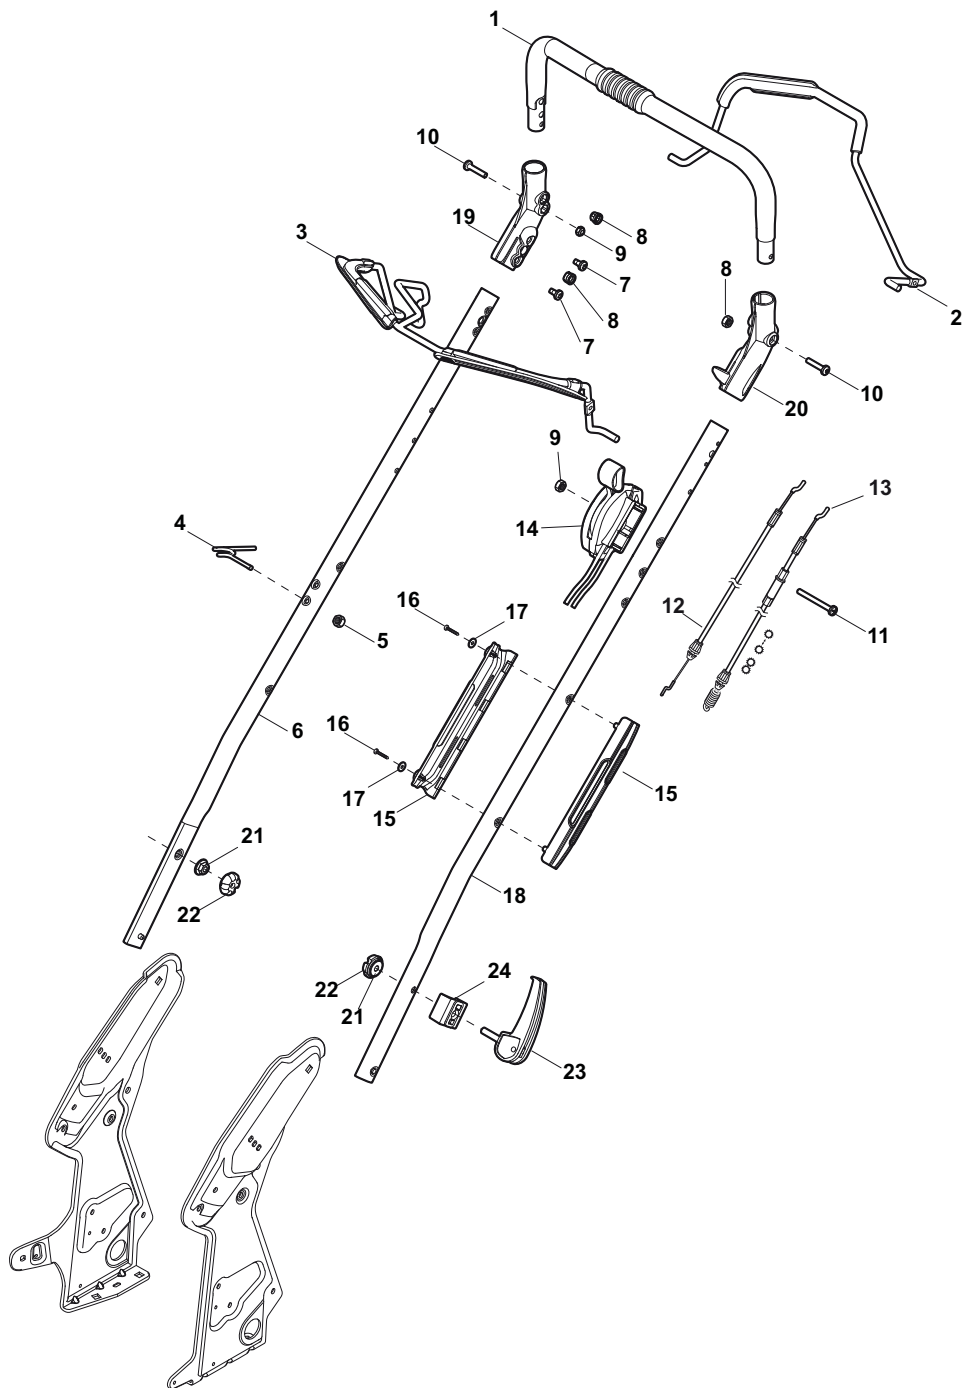

Position	Part No.	Q.Ty	Description
1	381006670/2	1	Handgrip
2	381003349/0	1	Lever, Driving
3	381003344/0	1	Lever, Engine Brake
4	22430309/0	1	Guide Spring
5	12154330/0	1	Nut
6	381006895/0	1	Handle Black, R
7	112735662/1	4	Screw
8	322041967/0	4	Bush
9	12154510/0	3	Nut
10	112728721/0	2	Screw
11	12727786/0	1	Screw
12	181030065/0	1	Cable, Thread Eng. Brake
13	381030067/0	1	Cable, Rear Drive
14	181005501/1	1	Throttle Cable
15	322806644/0	1	Protection
16	12727812/0	2	Screw
17	112523000/1	2	Washer
18	381006897/0	1	Handle Black, L
19	322488301/0	1	Support
20	322488303/0	1	Support
21	112154220/0	2	Nut
22	322399835/0	2	Knob
23	381003253/0	2	Handle
24	322680017/0	2	Support

Position	Part No.	Q.Ty	Description
1	122570132/0	1	Pinion L
2	12608600/0	4	Seeger
3	19216035/0	2	Bearing
4	122570131/0	1	Pinion R
5	22753000/0	2	Pin
11	181003106/0	1	Gear Box
12	122601908/1	1	Pulley
13	12645705/0	1	Pin
14	122033290/0	1	Adjustment Rod
15	135064391/0	1	Belt
21	22041957/1	1	Bush
22	22450063/0	1	Spring
23	22680009/0	1	Washer
24	12154510/0	1	Nut
25	322109550/0	1	Cap

Position	Part No.	Q.Ty	Description
1	381002869/1	1	Axle, Front Wheels
2	12815205/0	4	Screw
3	12154510/0	4	Nut
4	112727799/0	2	Screw
5	12523040/0	2	Washer
6	12154510/0	2	Nut
8	381007394/1	2	Wheel Ø 210
9	19216035/0	4	Bearing
10	12521350/0	2	Washer
11	12155000/0	2	Nut
12	322110597/0	2	Hub Cap
13	381002034/0	1	Rod, Height Adjustment
14	112436051/0	2	Plate
15	122450459/1	1	Spring
16	381003337/1	1	Lever, Height Adjustment
17	322570202/0	1	Cover
21	322602012/1	1	Button
22	122450462/0	1	Spring
23	12000930/0	1	Snap Ring
24	122033351/1	1	Rod
25	381002899/0	1	Axle, Rear Wheels
26	322600179/0	2	Protection, Wheel
27	12728691/0	6	Screw
28	322120113/0	2	Ring Gear
29	381007398/1	2	Wheel Ø 300
30	19216035/0	4	Bearing
31	12521350/0	2	Washer
32	12155000/0	2	Nut
33	322110598/0	2	Hub Cap