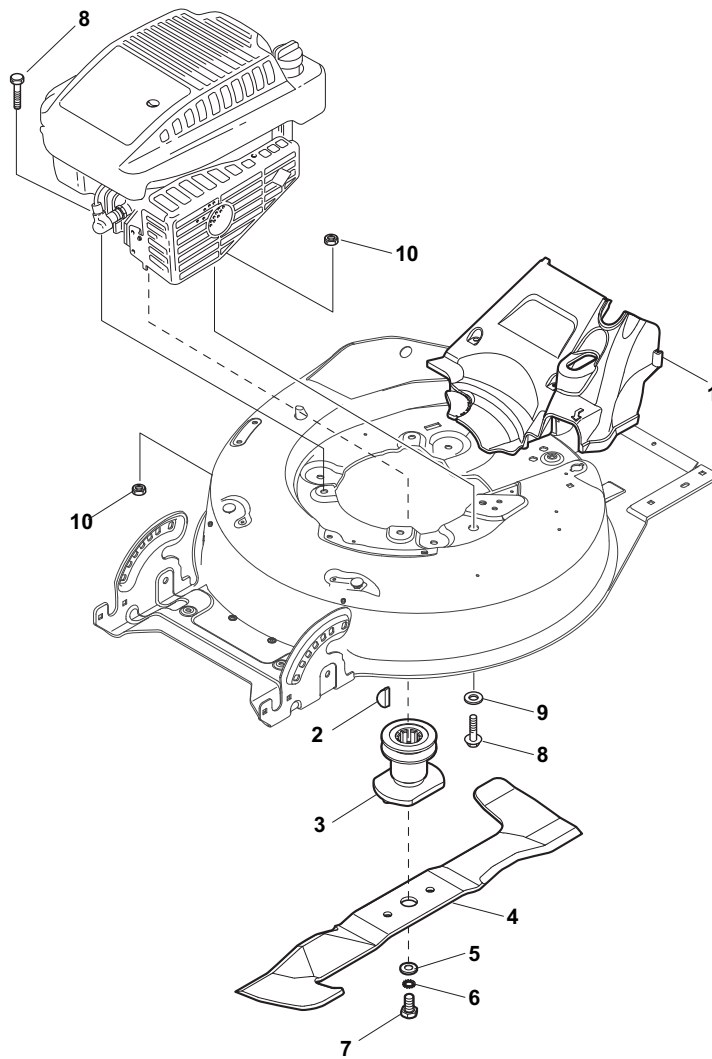

Position	Part No.	Q.Ty	Description
1	381006670/2	1	Handgrip
2	381003349/0	1	Lever, Driving
3	381003344/0	1	Lever, Engine Brake
4	22430309/0	1	Guide Spring
5	12154330/0	1	Nut
6	381006895/0	1	Handle Black, R
7	112735662/1	4	Screw
8	322041967/0	4	Bush
9	12154510/0	3	Nut
10	112728721/0	2	Screw
11	12727786/0	1	Screw
12	181030065/0	1	Cable, Thread Eng. Brake
13	381030067/0	1	Cable, Rear Drive
14	181005501/1	1	Throttle Cable
15	322806644/0	1	Protection
16	12727812/0	2	Screw
17	112523000/1	2	Washer
18	381006897/0	1	Handle Black, L
19	322488301/0	1	Support
20	322488303/0	1	Support
21	112154220/0	2	Nut
22	322399835/0	2	Knob
23	381003253/0	2	Handle
24	322680017/0	2	Support

Position	Part No.	Q.Ty	Description
1	122570132/0	1	Pinion L
2	12608600/0	4	Seeger
3	19216035/0	2	Bearing
4	122570131/0	1	Pinion R
5	22753000/0	2	Pin
11	181003106/0	1	Gear Box
12	122601908/1	1	Pulley
13	12645705/0	1	Pin
14	122033290/0	1	Adjustment Rod
15	135064391/0	1	Belt
21	22041957/1	1	Bush
22	22450063/0	1	Spring
23	22680009/0	1	Washer
24	12154510/0	1	Nut
25	322109550/0	1	Cap

Position	Part No.	Q.Ty	Description
1	381002869/1	1	Axle, Front Wheels
2	12815205/0	4	Screw
3	12154510/0	4	Nut
4	112727799/0	2	Screw
5	12523040/0	2	Washer
6	12154510/0	2	Nut
8	381007394/1	2	Wheel Ø 210
9	19216035/0	4	Bearing
10	12521350/0	2	Washer
11	12155000/0	2	Nut
12	322110597/0	2	Hub Cap
13	381002034/0	1	Rod, Height Adjustment
14	112436051/0	2	Plate
15	122450459/1	1	Spring
16	381003337/1	1	Lever, Height Adjustment
17	322570202/0	1	Cover
21	322602012/1	1	Button
22	122450462/0	1	Spring
23	12000930/0	1	Snap Ring
24	122033351/1	1	Rod
25	381002899/0	1	Axle, Rear Wheels
26	322600179/0	2	Protection, Wheel
27	12728691/0	6	Screw
28	322120113/0	2	Ring Gear
29	381007398/1	2	Wheel Ø 300
30	19216035/0	4	Bearing
31	12521350/0	2	Washer
32	12155000/0	2	Nut
33	322110598/0	2	Hub Cap