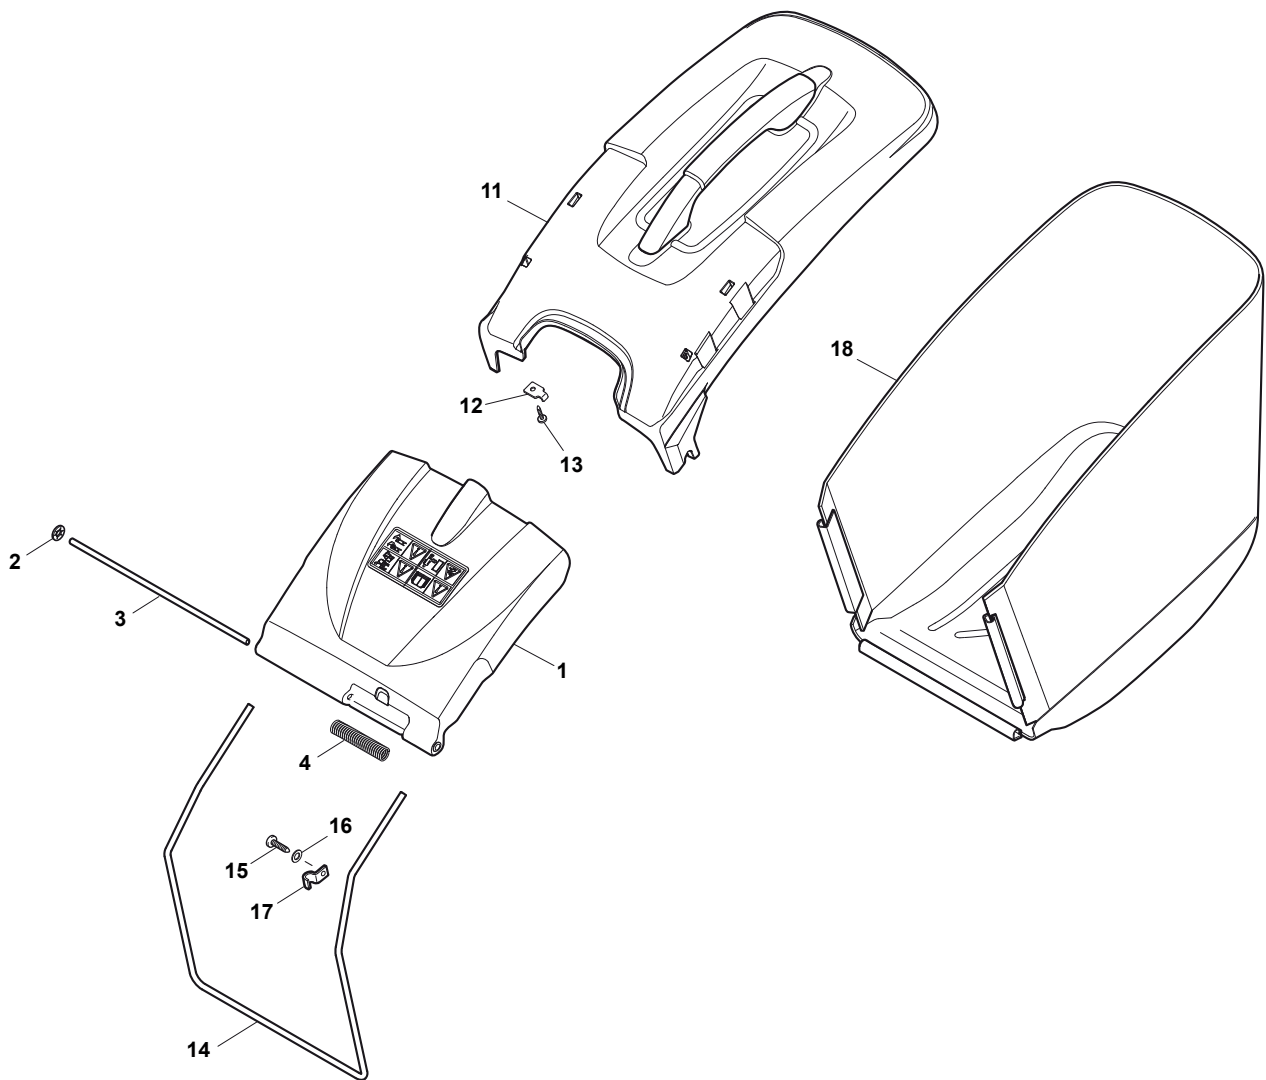

Position	Part No.	Q.Ty	Description
1	322600180/3	1	Stone-Guard
2	12604899/0	2	Crown Fastener
3	122517863/0	1	Pin
4	122450455/1	1	Spring
11	381486007/0	1	Grass-Box, Upper
12	322545159/0	2	Plate
13	12728689/0	2	Screw
14	122608542/0	1	Stiffening Lower
15	12728689/0	2	Screw
16	12521320/0	2	Washer
17	325774220/0	2	Plate
18	181002302/2	1	Box, Fabric