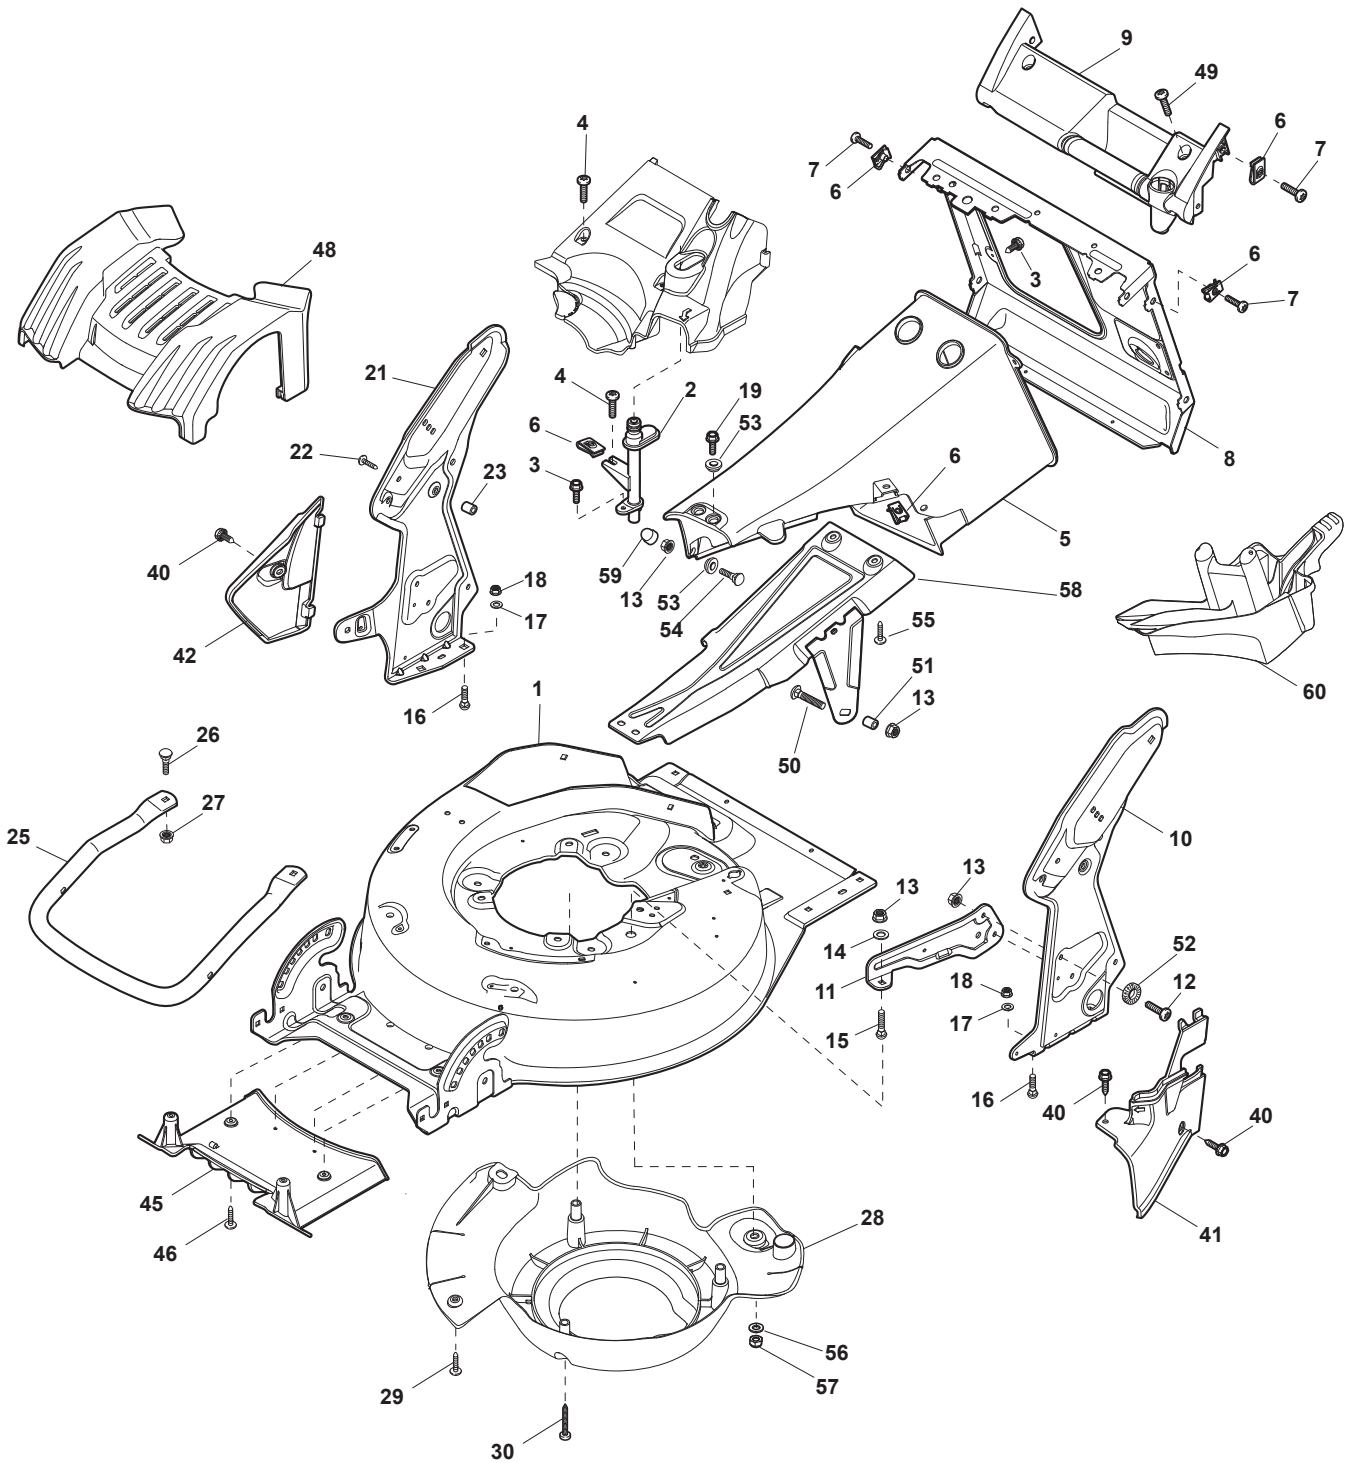

Position	Part No.	Q.Ty	Description
1	381004031/0	1	Deck Yellow
2	322034001/1	1	Washing Connection
3	125943004/0	5	Screw
4	112727802/0	2	Screw
5	322108297/0	1	Conveyor Yellow
6	112437507/0	12	Plate
7	112727802/0	8	Screw
8	381545321/1	1	Rear Plate
8	381545323/1	1	Rear Plate
9	322785282/0	1	Support
10	381545333/0	1	Bracket, L
11	322545191/0	1	Support
12	112727803/0	2	Screw
13	12154510/0	4	Nut
14	12521330/0	1	Washer
15	12815200/0	1	Screw
16	12818690/0	4	Screw
17	12521350/0	4	Washer
18	12155000/0	4	Nut
19	12729601/1	2	Screw
21	381545331/0	1	Bracket, R
22	112735662/1	2	Screw
23	122534128/0	2	Pin
25	381393701/1	2	Protection
26	12815205/0	2	Screw
27	12154510/0	2	Nut
28	322060239/0	1	Protection Mulching
29	125943004/0	2	Screw
30	112735115/0	3	Screw
31	322500052/2	1	Shoe
32	12731580/0	2	Screw
33	12521331/0	2	Washer
34	381003338/0	1	Lever
35	21660100/0	1	Washer
36	12521370/0	1	Washer
37	12154210/0	1	Nut
38	322320009/0	1	Lever
39	122042022/0	1	Bush
40	125943004/0	3	Screw
41	322109826/0	1	Guard Black
42	322109825/0	1	Guard Black
45	322500100/0	1	Air Intake Grill
46	112728706/0	6	Screw
48	322226135/0	1	Mask, Yellow
48	322226138/0	1	Mask, Black
49	112727801/0	2	Screw
50	112815270/0	2	Screw
51	122671664/0	2	Spacer
52	12540040/0	2	Washer
53	325160039/0	6	Spacer
54	112794986/0	1	Screw
55	112727799/0	2	Screw
56	12521350/0	1	Washer
57	12155000/0	1	Nut
58	381608501/0	1	Stiffening Lower
59	18203853/0	1	Protection
60	322140237/0	1	Deflector