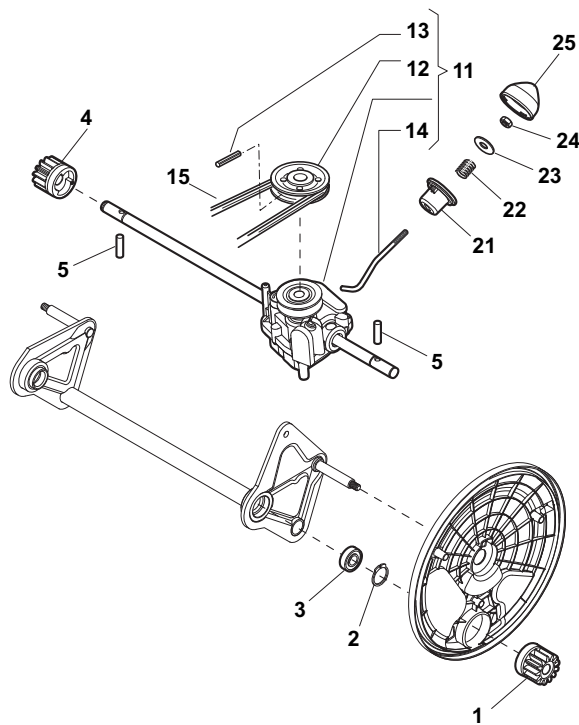

Position	Part No.	Q.Ty	Description
1	381006670/2	1	Handgrip
2	381003349/0	1	Lever, Driving
3	381003344/0	1	Lever, Engine Brake
4	22430309/0	1	Guide Spring
5	12154330/0	1	Nut
6	381006895/0	1	Handle Black, R
7	112735662/1	4	Screw
8	322041967/0	4	Bush
9	12154510/0	3	Nut
10	112728721/0	2	Screw
11	12727786/0	1	Screw
12	181030065/0	1	Cable, Thread Eng. Brake
13	381030067/0	1	Cable, Rear Drive
14	181005501/1	1	Throttle Cable
15	322806644/0	1	Protection
16	12727812/0	2	Screw
17	112523000/1	2	Washer
18	381006897/0	1	Handle Black, L
19	322488301/0	1	Support
20	322488303/0	1	Support
21	112154220/0	2	Nut
22	322399835/0	2	Knob
23	381003253/0	2	Handle
24	322680017/0	2	Support

Position	Part No.	Q.Ty	Description
1	122570132/0	1	Pinion L
2	12608600/0	4	Seeger
3	19216035/0	2	Bearing
4	122570131/0	1	Pinion R
5	22753000/0	2	Pin
11	181003106/0	1	Gear Box
12	122601908/1	1	Pulley
13	12645705/0	1	Pin
14	122033290/0	1	Adjustment Rod
15	135064391/0	1	Belt
21	22041957/1	1	Bush
22	22450063/0	1	Spring
23	22680009/0	1	Washer
24	12154510/0	1	Nut
25	322109550/0	1	Cap

Position	Part No.	Q.Ty	Description
1	381002869/1	1	Axle, Front Wheels
2	12815205/0	4	Screw
3	12154510/0	4	Nut
4	112727799/0	2	Screw
5	12523040/0	2	Washer
6	12154510/0	2	Nut
8	381007394/1	2	Wheel Ø 210
9	19216035/0	4	Bearing
10	12521350/0	2	Washer
11	12155000/0	2	Nut
12	322110597/0	2	Hub Cap
13	381002034/0	1	Rod, Height Adjustment
14	112436051/0	2	Plate
15	122450459/1	1	Spring
16	381003337/1	1	Lever, Height Adjustment
17	322570202/0	1	Cover
21	322602012/1	1	Button
22	122450462/0	1	Spring
23	12000930/0	1	Snap Ring
24	122033351/1	1	Rod
25	381002899/0	1	Axle, Rear Wheels
26	322600179/0	2	Protection, Wheel
27	12728691/0	6	Screw
28	322120113/0	2	Ring Gear
29	381007398/1	2	Wheel Ø 300
30	19216035/0	4	Bearing
31	12521350/0	2	Washer
32	12155000/0	2	Nut
33	322110598/0	2	Hub Cap