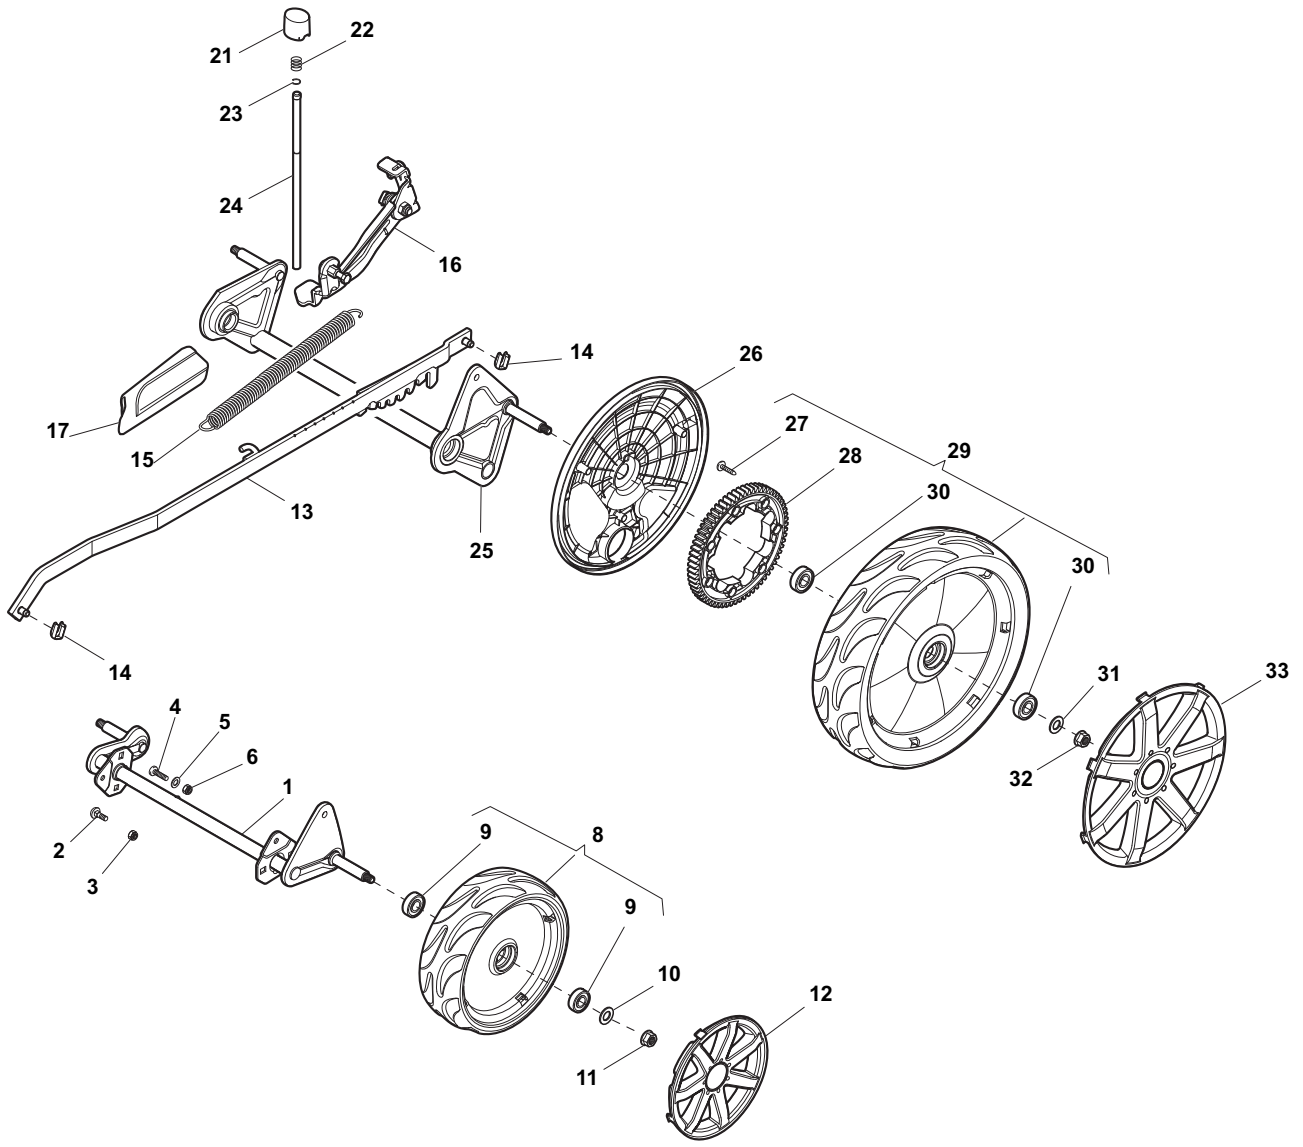

Position	Part No.	Q.Ty	Description
1	381006670/2	1	Handgrip
2	381003349/0	1	Lever, Driving
3	381003344/0	1	Lever, Engine Brake
4	22430309/0	1	Guide Spring
5	12154330/0	1	Nut
6	381006895/0	1	Handle Black, R
7	112735662/1	4	Screw
8	322041967/0	4	Bush
9	12154510/0	3	Nut
10	112728721/0	2	Screw
11	12727786/0	1	Screw
12	181030065/0	1	Cable, Thread Eng. Brake
13	381030067/0	1	Cable, Rear Drive
14	181005501/1	1	Throttle Cable
15	322806644/0	1	Protection
16	12727812/0	2	Screw
17	112523000/1	2	Washer
18	381006897/0	1	Handle Black, L
19	322488301/0	1	Support
20	322488303/0	1	Support
21	112154220/0	2	Nut
22	322399835/0	2	Knob
23	381003253/0	2	Handle
24	322680017/0	2	Support

Position	Part No.	Q.Ty	Description
1	122570132/0	1	Pinion L
2	12608600/0	4	Seeger
3	19216035/0	2	Bearing
4	122570131/0	1	Pinion R
5	22753000/0	2	Pin
11	181003106/0	1	Gear Box
12	122601908/1	1	Pulley
13	12645705/0	1	Pin
14	122033290/0	1	Adjustment Rod
15	135064391/0	1	Belt
21	22041957/1	1	Bush
22	22450063/0	1	Spring
23	22680009/0	1	Washer
24	12154510/0	1	Nut
25	322109550/0	1	Cap

Position	Part No.	Q.Ty	Description
1	381002869/1	1	Axle, Front Wheels
2	12815205/0	4	Screw
3	12154510/0	4	Nut
4	112727799/0	2	Screw
5	12523040/0	2	Washer
6	12154510/0	2	Nut
8	381007394/1	2	Wheel Ø 210
9	19216035/0	4	Bearing
10	12521350/0	2	Washer
11	12155000/0	2	Nut
12	322110597/0	2	Hub Cap
13	381002034/0	1	Rod, Height Adjustment
14	112436051/0	2	Plate
15	122450459/1	1	Spring
16	381003337/1	1	Lever, Height Adjustment
17	322570202/0	1	Cover
21	322602012/1	1	Button
22	122450462/0	1	Spring
23	12000930/0	1	Snap Ring
24	122033351/1	1	Rod
25	381002899/0	1	Axle, Rear Wheels
26	322600179/0	2	Protection, Wheel
27	12728691/0	6	Screw
28	322120113/0	2	Ring Gear
29	381007398/1	2	Wheel Ø 300
30	19216035/0	4	Bearing
31	12521350/0	2	Washer
32	12155000/0	2	Nut
33	322110598/0	2	Hub Cap