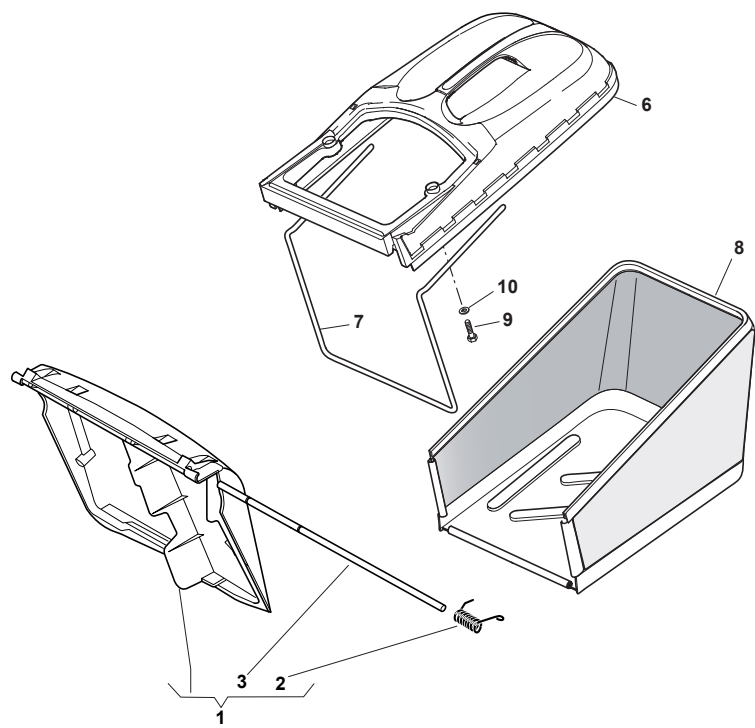

Position	Part No.	Q.Ty	Description
1	381006670/2	1	Handgrip
2	381003349/0	1	Lever, Driving
3	381003344/0	1	Lever, Engine Brake
4	22430309/0	1	Guide Spring
5	12154330/0	1	Nut
6	381007046/0	2	Handle Black, R
7	112735662/1	4	Screw
8	322041967/0	4	Bush
9	12154510/0	3	Nut
10	112728721/0	2	Screw
11	12727786/0	1	Screw
12	181030077/0	1	Cable, Thread Eng. Brake
13	381030078/0	1	Cable, Rear Drive
14	181007145/0	1	Throttle Cable
15	322806644/0	2	Protection
16	12727812/0	2	Screw
17	112523000/1	2	Washer
19	322488301/0	1	Support , R
20	322488303/0	1	Support, L
21	122671651/0	2	Washer
22	112819105/0	2	Screw
23	322399804/1	2	Knob
24	12293200/0	2	Nut
25	112793301/0	2	Screw
26	112155000/0	2	Nut
27	18203854/0	2	Protection

Position	Part No.	Q.Ty	Description
1	12608600/0	2	Seeger
2	22570120/1	1	Pinion L
3	22120105/1	2	Ring Gear
4	22600091/1	2	Protection, Wheel
5	22570110/1	1	Pinion R
6	12608600/0	2	Seeger
7	19216035/0	2	Bearing
8	81002811/0	1	Axle, Rear Wheels
9	22753000/0	2	Pin
10	81003082/1	1	Gear Box (Grey)
10	81003079/0	1	Gear Box
11	22601909/0	1	Pulley
12	12645705/0	1	Pin
13	22033281/0	1	Adjustment Rod
14	22041957/1	1	Bush
15	22450063/0	1	Spring
16	22680009/0	1	Washer
17	12154510/0	1	Nut
18	22110230/0	1	Cap
19	35064195/0	1	Belt

Position	Part No.	Q.Ty	Description
1	22110419/0	4	Hub Cap
2	81007382/0	2	Wheel Ø 210
3	22122200/0	8	Bearing
4	22675100/0	4	Washer
5	12521350/0	4	Washer

Position	Part No.	Q.Ty	Description
1	122465607/3	1	Hub With Pulley, Crankshaft Ø 22
2	81004383/0	1	Blade Standard
3	22160400/0	1	Elastic Washer
4	12523080/0	1	Washer
5	12735698/0	1	Screw
6	12139100/0	1	Feather, Crankshaft Ø 22
7	12155000/0	3	Nut
8	12521350/0	3	Washer
9	12692080/0	1	Screw
9	12691800/0	2	Screw
10	112735108/1	3	Screw (Only for Honda Engine)