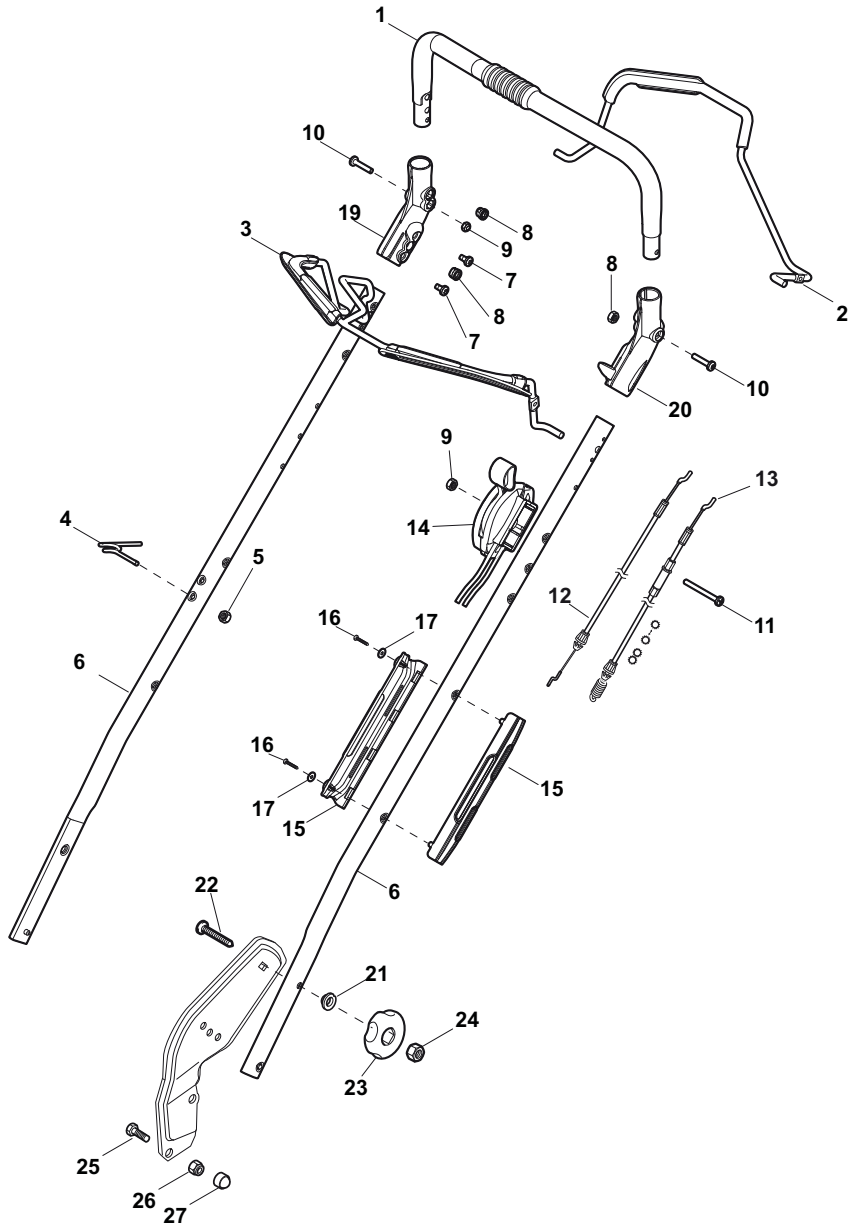

Position	Part No.	Q.Ty	Description
1	381006670/2	1	Handgrip
2	381003349/0	1	Lever, Driving
3	381003344/0	1	Lever, Engine Brake
4	22430309/0	1	Guide Spring
5	12154330/0	1	Nut
6	381007046/0	2	Handle Black, R
7	112735662/1	4	Screw
8	322041967/0	4	Bush
9	12154510/0	3	Nut
10	112728721/0	2	Screw
11	12727786/0	1	Screw
12	181030077/0	1	Cable, Thread Eng. Brake
13	381030078/0	1	Cable, Rear Drive
14	181007145/0	1	Throttle Cable
15	322806644/0	2	Protection
16	12727812/0	2	Screw
17	112523000/1	2	Washer
19	322488301/0	1	Support , R
20	322488303/0	1	Support, L
21	122671651/0	2	Washer
22	112819105/0	2	Screw
23	322399804/1	2	Knob
24	12293200/0	2	Nut
25	112793301/0	2	Screw
26	112155000/0	2	Nut
27	18203854/0	2	Protection

Position	Part No.	Q.Ty	Description
1	12608600/0	2	Seeger
2	22570120/1	1	Pinion L
3	22120105/1	2	Ring Gear
4	22600091/1	2	Protection, Wheel
5	22570110/1	1	Pinion R
6	12608600/0	2	Seeger
7	19216035/0	2	Bearing
8	81002811/0	1	Axle, Rear Wheels
9	22753000/0	2	Pin
10	81003082/1	1	Gear Box (Grey)
10	81003079/0	1	Gear Box
11	22601909/0	1	Pulley
12	12645705/0	1	Pin
13	22033281/0	1	Adjustment Rod
14	22041957/1	1	Bush
15	22450063/0	1	Spring
16	22680009/0	1	Washer
17	12154510/0	1	Nut
18	22110230/0	1	Cap
19	35064195/0	1	Belt

Position	Part No.	Q.Ty	Description
1	22110419/0	4	Hub Cap
2	81007382/0	2	Wheel Ø 210
3	22122200/0	8	Bearing
4	22675100/0	4	Washer
5	12521350/0	4	Washer

Position	Part No.	Q.Ty	Description
1	122465607/3	1	Hub With Pulley, Crankshaft Ø 22
2	81004383/0	1	Blade Standard
3	22160400/0	1	Elastic Washer
4	12523080/0	1	Washer
5	12735698/0	1	Screw
6	12139100/0	1	Feather, Crankshaft Ø 22
7	12155000/0	3	Nut
8	12521350/0	3	Washer
9	12692080/0	1	Screw
9	12691800/0	2	Screw
10	112735108/1	3	Screw (Only for Honda Engine)