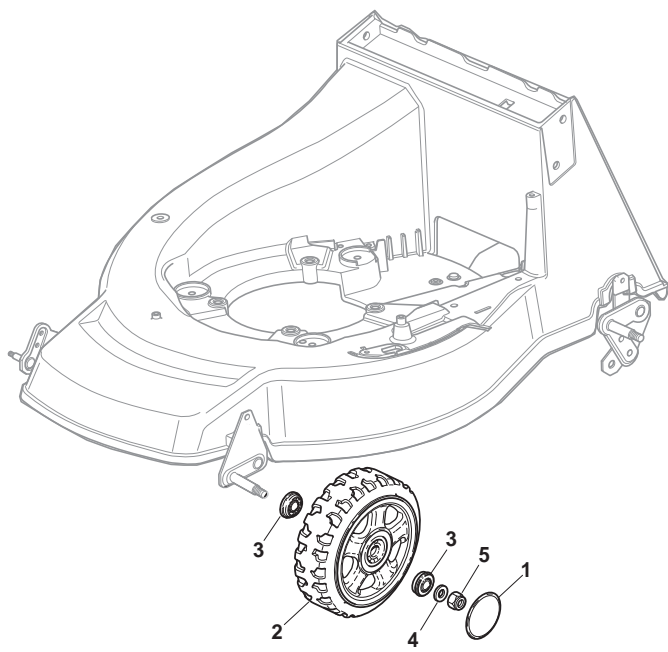

Position	Part No.	Q.Ty	Description
1	22110419/0	4	Hub Cap
2	81007382/0	2	Wheel Ø 210
3	22122200/0	8	Bearing
4	22675100/0	4	Washer
5	12521350/0	4	Washer