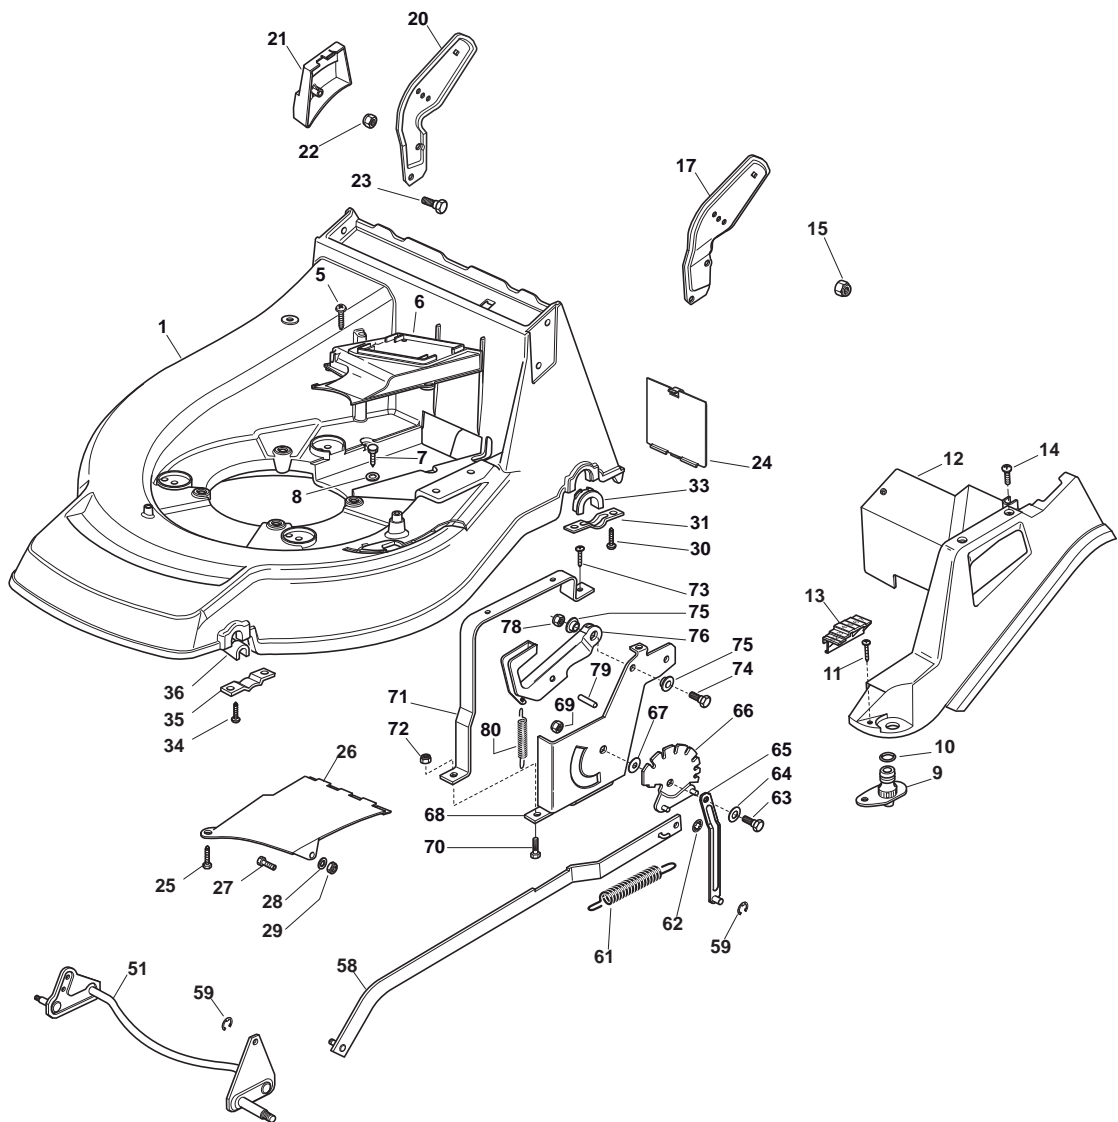

Position	Part No.	Q.Ty	Description
1	381003543/1	1	Deck Red
5	12728522/0	2	Screw
6	22060200/1	1	Protection, Belt
7	12729600/0	1	Screw
8	12523040/0	2	Washer
9	22034000/0	1	Washing Connection
10	19035000/0	1	Or Ring
11	12728519/0	3	Screw
12	322060144/3	1	Deck, Adjustment
13	22570200/0	1	Plate, Cutting Positions
14	12728520/0	1	Screw
15	12155000/0	2	Nut
17	22778397/1	1	Bracket, L
20	22778396/1	1	Bracket, R
21	22601001/0	1	Protection
22	12155000/0	2	Nut
23	12793301/0	2	Screw
24	22595352/0	1	Inspection Door
25	12729600/0	1	Screw
26	22108205/0	1	Conveyor
27	12789000/0	1	Screw
28	12523020/0	1	Washer
29	12154330/0	1	Nut
30	12731350/0	4	Screw
31	22545147/0	2	Plate
33	22038407/0	2	Brass
34	12731350/0	4	Screw
35	22545156/0	2	Plate
36	22038400/1	2	Brass
51	381002865/1	1	Axle, Front Wheels
58	381002040/1	1	Rod, Height Adjustment
59	12000930/0	2	Snap Ring
61	122446187/0	1	Spring
62	12604899/0	2	Crown Fastener
63	22529662/0	1	Fulcrum Pin
64	22672151/0	1	Washer
65	81001269/0	1	Rod, Rear Wheels Axle
66	381000479/2	1	Sector, Height Adjustment
67	22672152/0	1	Washer
68	22785109/0	1	Support, Height Adjustment
69	12293201/0	1	Nut
70	12793301/0	2	Screw
71	22785113/0	1	Support, Handle
72	12293201/0	2	Nut
73	12729600/0	1	Screw
74	12793301/0	1	Screw
75	25038002/1	2	Bush
76	322393611/2	1	Handle
78	12293201/0	1	Nut
79	12622640/0	1	Pin
80	22446175/0	1	Spring