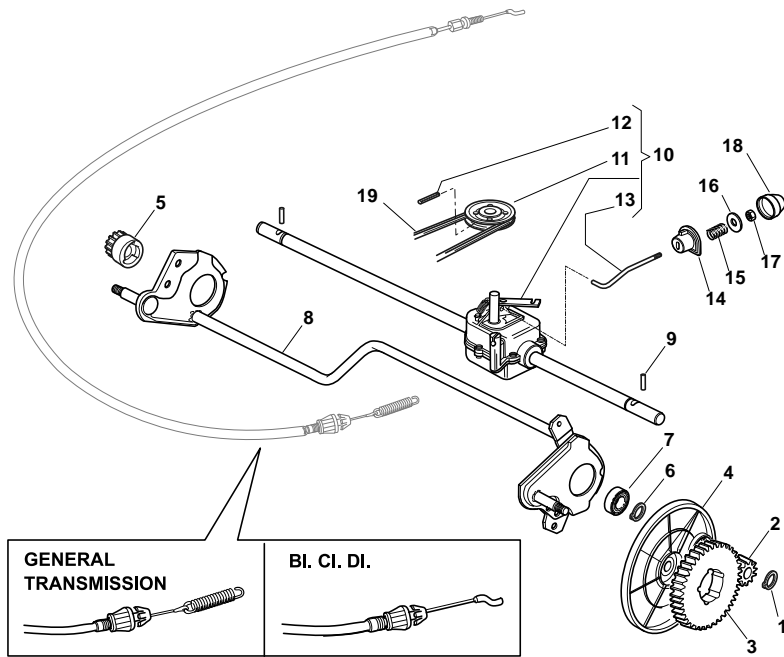

Position	Part No.	Q.Ty	Description
1	381006670/2	1	Handgrip
2	381003349/0	1	Lever, Driving
3	381003344/0	1	Lever, Engine Brake
4	22430309/0	1	Guide Spring
5	12154330/0	1	Nut
6	381007046/0	2	Handle Black, R
7	112735662/1	4	Screw
8	322041967/0	4	Bush
9	12154510/0	3	Nut
10	112728721/0	2	Screw
11	12727786/0	1	Screw
12	181030077/0	1	Cable, Thread Eng. Brake
13	381030078/0	1	Cable, Rear Drive
14	181007145/0	1	Throttle Cable
15	322806644/0	2	Protection
16	12727812/0	2	Screw
17	112523000/1	2	Washer
19	322488301/0	1	Support , R
20	322488303/0	1	Support, L
21	122671651/0	2	Washer
22	112819105/0	2	Screw
23	322399804/1	2	Knob
24	12293200/0	2	Nut
25	112793301/0	2	Screw
26	112155000/0	2	Nut
27	18203854/0	2	Protection

Position	Part No.	Q.Ty	Description
1	12608600/0	2	Seeger
2	22570120/1	1	Pinion L
3	22120105/1	2	Ring Gear
4	22600091/1	2	Protection, Wheel
5	22570110/1	1	Pinion R
6	12608600/0	2	Seeger
7	19216035/0	2	Bearing
8	81002811/0	1	Axle, Rear Wheels
9	22753000/0	2	Pin
10	81003082/1	1	Gear Box (Grey)
10	81003079/0	1	Gear Box
11	22601909/0	1	Pulley
12	12645705/0	1	Pin
13	22033281/0	1	Adjustment Rod
14	22041957/1	1	Bush
15	22450063/0	1	Spring
16	22680009/0	1	Washer
17	12154510/0	1	Nut
18	22110230/0	1	Cap
19	35064195/0	1	Belt

Position	Part No.	Q.Ty	Description
1	22110419/0	4	Hub Cap
2	81007382/0	2	Wheel Ø 210
3	22122200/0	8	Bearing
4	22675100/0	4	Washer
5	12521350/0	4	Washer

Position	Part No.	Q.Ty	Description
1	122465607/3	1	Hub With Pulley, Crankshaft Ø 22
2	81004383/0	1	Blade Standard
3	22160400/0	1	Elastic Washer
4	12523080/0	1	Washer
5	12735698/0	1	Screw
6	12139100/0	1	Feather, Crankshaft Ø 22
7	12155000/0	3	Nut
8	12521350/0	3	Washer
9	12692080/0	1	Screw
9	12691800/0	2	Screw
10	112735108/1	3	Screw (Only for Honda Engine)