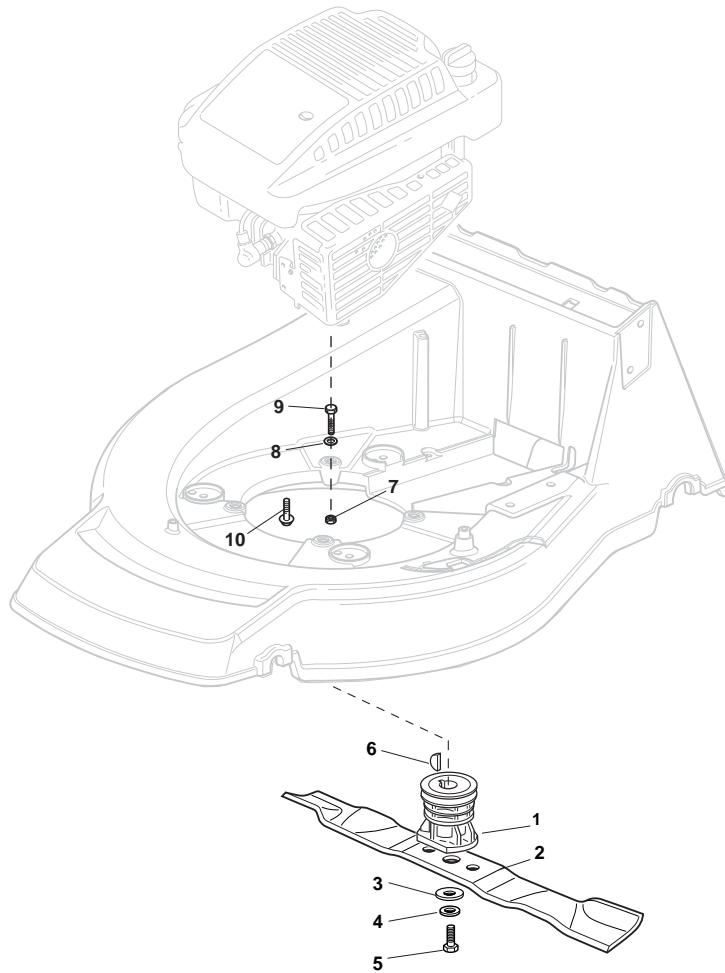

Position	Part No.	Q.Ty	Description
1	381006670/2	1	Handgrip
2	381003349/0	1	Lever, Driving
3	381003344/0	1	Lever, Engine Brake
4	22430309/0	1	Guide Spring
5	12154330/0	1	Nut
6	381007046/0	2	Handle Black, R
7	112735662/1	4	Screw
8	322041967/0	4	Bush
9	12154510/0	3	Nut
10	112728721/0	2	Screw
11	12727786/0	1	Screw
12	181030077/0	1	Cable, Thread Eng. Brake
13	381030078/0	1	Cable, Rear Drive
14	181007145/0	1	Throttle Cable
15	322806644/0	2	Protection
16	12727812/0	2	Screw
17	112523000/1	2	Washer
19	322488301/0	1	Support , R
20	322488303/0	1	Support, L
21	122671651/0	2	Washer
22	112819105/0	2	Screw
23	322399804/1	2	Knob
24	12293200/0	2	Nut
25	112793301/0	2	Screw
26	112155000/0	2	Nut
27	18203854/0	2	Protection

Position	Part No.	Q.Ty	Description
1	22110419/0	4	Hub Cap
2	81007382/0	2	Wheel Ø 210
3	22122200/0	8	Bearing
4	22675100/0	4	Washer
5	12521350/0	4	Washer

Position	Part No.	Q.Ty	Description
1	122465607/3	1	Hub With Pulley, Crankshaft Ø 22
2	81004383/0	1	Blade Standard
3	22160400/0	1	Elastic Washer
4	12523080/0	1	Washer
5	12735698/0	1	Screw
6	12139100/0	1	Feather, Crankshaft Ø 22
7	12155000/0	3	Nut
8	12521350/0	3	Washer
9	12692080/0	1	Screw
9	12691800/0	2	Screw
10	112735108/1	3	Screw (Only for Honda Engine)