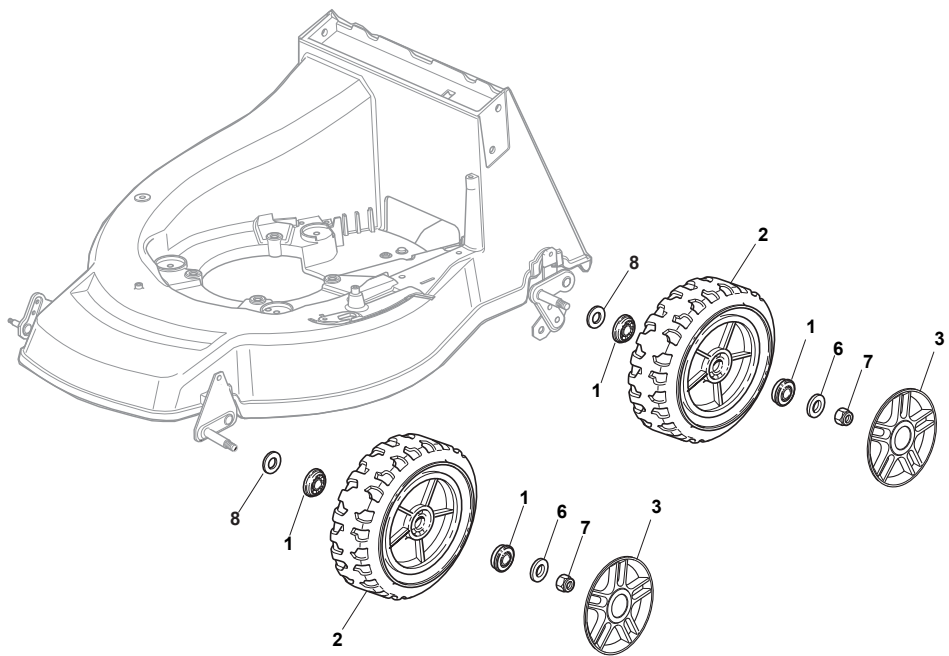

Position	Part No.	Q.Ty	Description
1	22122200/0	8	Bearing
2	381007390/1	4	Wheel Ø 210
3	22110492/0	4	Hub Cap Grey
6	12521350/0	8	Washer
7	12155000/0	8	Nut
8	12530150/0	4	Elastic Washer