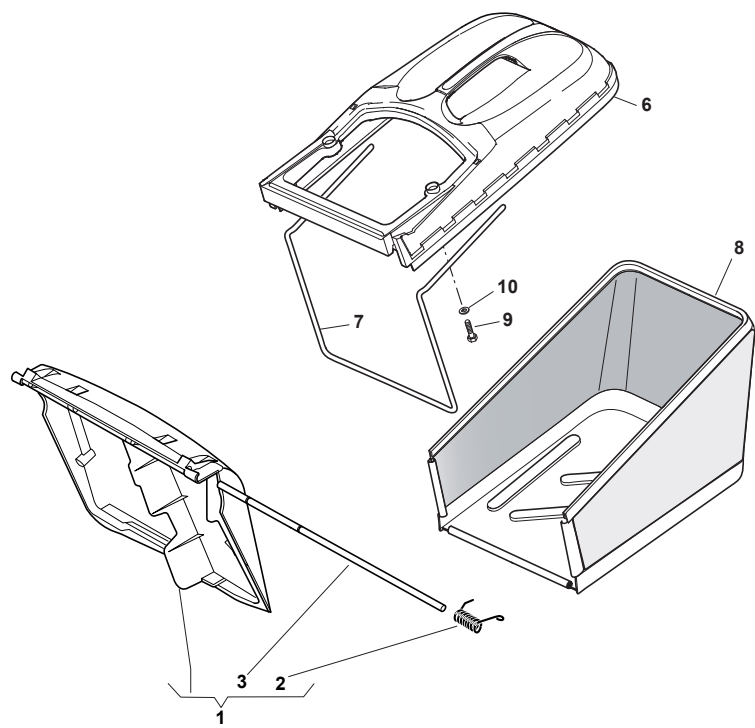

Position	Part No.	Q.Ty	Description
1	381006670/2	1	Handgrip
2	381003349/0	1	Lever, Driving
3	381003344/0	1	Lever, Engine Brake
4	22430309/0	1	Guide Spring
5	12154330/0	1	Nut
6	381007046/0	2	Handle Black, R
7	112735662/1	4	Screw
8	322041967/0	4	Bush
9	12154510/0	3	Nut
10	112728721/0	2	Screw
11	12727786/0	1	Screw
12	181030077/0	1	Cable, Thread Eng. Brake
13	381030078/0	1	Cable, Rear Drive
14	181007145/0	1	Throttle Cable
15	322806644/0	2	Protection
16	12727812/0	2	Screw
17	112523000/1	2	Washer
19	322488301/0	1	Support , R
20	322488303/0	1	Support, L
21	122671651/0	2	Washer
22	112819105/0	2	Screw
23	322399804/1	2	Knob
24	12293200/0	2	Nut
25	112793301/0	2	Screw
26	112155000/0	2	Nut
27	18203854/0	2	Protection

Position	Part No.	Q.Ty	Description
1	12608600/0	2	Seeger
2	22570120/1	1	Pinion L
3	22120105/1	2	Ring Gear
4	22600091/1	2	Protection, Wheel
5	22570110/1	1	Pinion R
6	12608600/0	2	Seeger
7	19216035/0	2	Bearing
8	81002811/0	1	Axle, Rear Wheels
9	22753000/0	2	Pin
10	81003082/1	1	Gear Box (Grey)
10	81003079/0	1	Gear Box
11	22601909/0	1	Pulley
12	12645705/0	1	Pin
13	22033281/0	1	Adjustment Rod
14	22041957/1	1	Bush
15	22450063/0	1	Spring
16	22680009/0	1	Washer
17	12154510/0	1	Nut
18	22110230/0	1	Cap
19	35064150/0	1	Belt

Position	Part No.	Q.Ty	Description
1	22122200/0	8	Bearing
2	381007390/1	4	Wheel Ø 210
3	22110492/0	4	Hub Cap Grey
6	12521350/0	8	Washer
7	12155000/0	8	Nut
8	12530150/0	4	Elastic Washer

Position	Part No.	Q.Ty	Description
1	122465638/1	1	Hub With Pulley, Crankshaft Ø 22
2	81004366/2	1	Blade Standard
3	22160400/0	1	Elastic Washer
4	12523080/0	1	Washer
5	12735698/0	1	Screw
6	12139100/0	1	Feather, Crankshaft Ø 22.2
7	12155000/0	3	Nut
8	12521350/0	3	Washer
9	12692080/0	1	Screw
9	12691800/0	2	Screw
10	112735108/1	3	Screw (Only for Honda Engine)