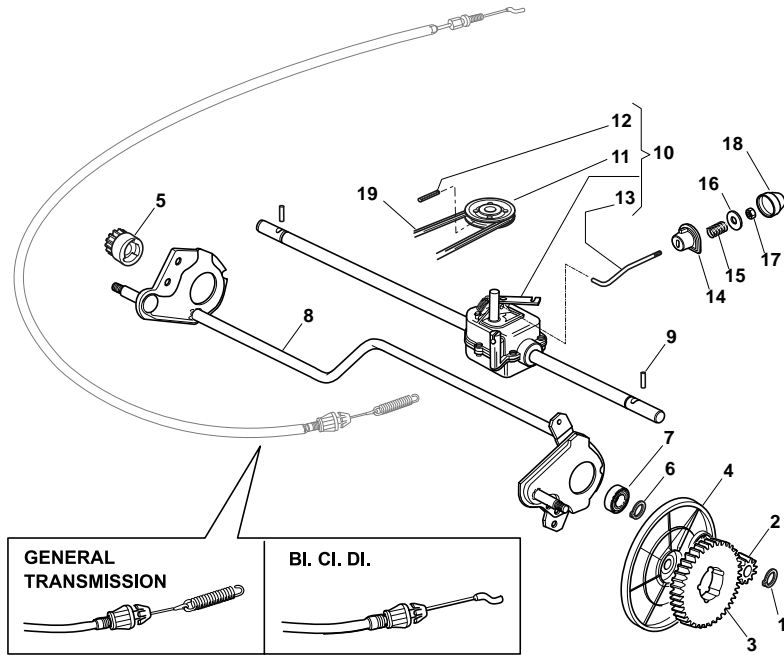

Position	Part No.	Q.Ty	Description
1	381006670/2	1	Handgrip
2	381003349/0	1	Lever, Driving
3	381003344/0	1	Lever, Engine Brake
4	22430309/0	1	Guide Spring
5	12154330/0	1	Nut
6	381007046/0	2	Handle Black, R
7	112735662/1	4	Screw
8	322041967/0	4	Bush
9	12154510/0	3	Nut
10	112728721/0	2	Screw
11	12727786/0	1	Screw
12	181030077/0	1	Cable, Thread Eng. Brake
13	381030078/0	1	Cable, Rear Drive
14	181007145/0	1	Throttle Cable
15	322806644/0	2	Protection
16	12727812/0	2	Screw
17	112523000/1	2	Washer
19	322488301/0	1	Support , R
20	322488303/0	1	Support, L
21	122671651/0	2	Washer
22	112819105/0	2	Screw
23	322399804/1	2	Knob
24	12293200/0	2	Nut
25	112793301/0	2	Screw
26	112155000/0	2	Nut
27	18203854/0	2	Protection

Position	Part No.	Q.Ty	Description
1	12608600/0	2	Seeger
2	22570120/1	1	Pinion L
3	22120105/1	2	Ring Gear
4	22600091/1	2	Protection, Wheel
5	22570110/1	1	Pinion R
6	12608600/0	2	Seeger
7	19216035/0	2	Bearing
8	81002811/0	1	Axle, Rear Wheels
9	22753000/0	2	Pin
10	81003082/1	1	Gear Box (Grey)
10	81003079/0	1	Gear Box
11	22601909/0	1	Pulley
12	12645705/0	1	Pin
13	22033281/0	1	Adjustment Rod
14	22041957/1	1	Bush
15	22450063/0	1	Spring
16	22680009/0	1	Washer
17	12154510/0	1	Nut
18	22110230/0	1	Cap
19	35064150/0	1	Belt

Position	Part No.	Q.Ty	Description
1	22122200/0	8	Bearing
2	381007390/1	4	Wheel Ø 210
3	22110492/0	4	Hub Cap Grey
6	12521350/0	8	Washer
7	12155000/0	8	Nut
8	12530150/0	4	Elastic Washer

Position	Part No.	Q.Ty	Description
1	122465638/1	1	Hub With Pulley, Crankshaft Ø 22
2	81004366/2	1	Blade Standard
3	22160400/0	1	Elastic Washer
4	12523080/0	1	Washer
5	12735698/0	1	Screw
6	12139100/0	1	Feather, Crankshaft Ø 22.2
7	12155000/0	3	Nut
8	12521350/0	3	Washer
9	12692080/0	1	Screw
9	12691800/0	2	Screw
10	112735108/1	3	Screw (Only for Honda Engine)