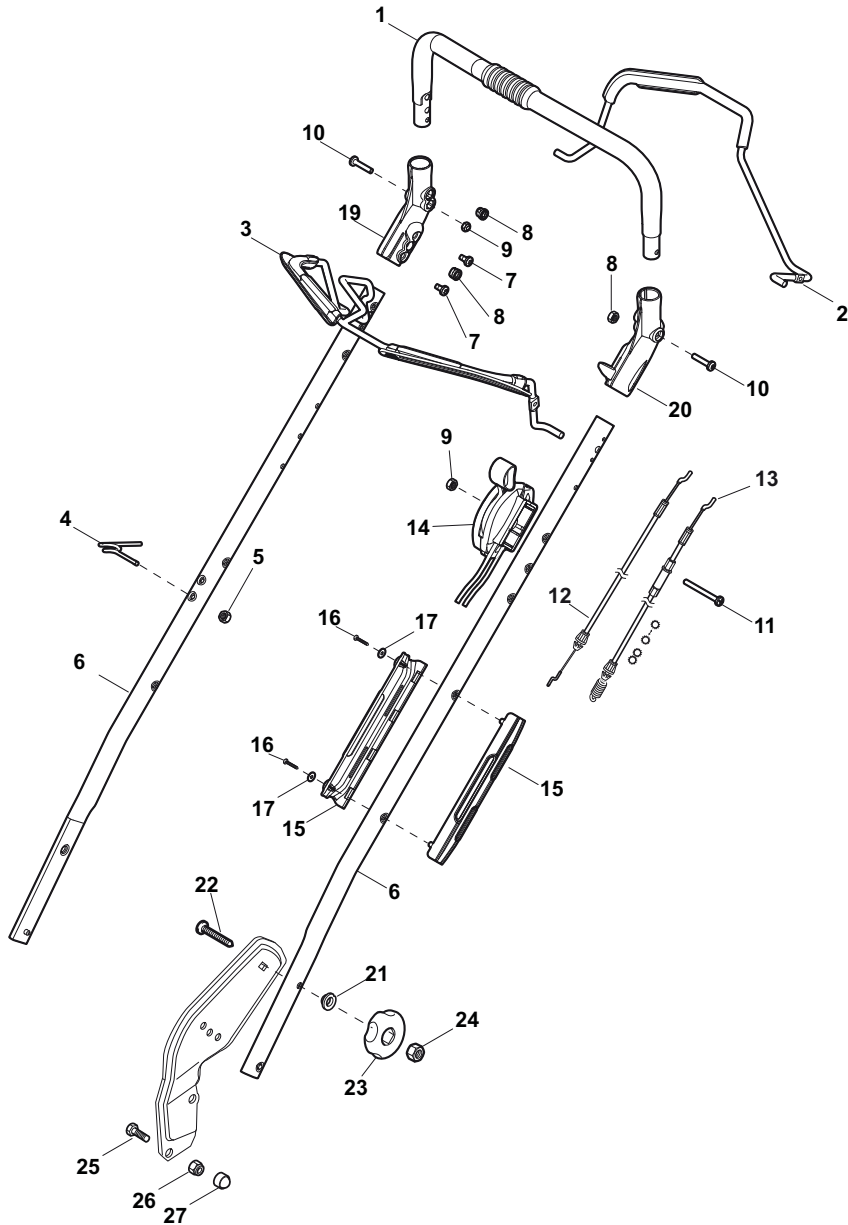

Position	Part No.	Q.Ty	Description
1	381006670/2	1	Handgrip
2	381003349/0	1	Lever, Driving
3	381003344/0	1	Lever, Engine Brake
4	22430309/0	1	Guide Spring
5	12154330/0	1	Nut
6	381007046/0	2	Handle Black, R
7	112735662/1	4	Screw
8	322041967/0	4	Bush
9	12154510/0	3	Nut
10	112728721/0	2	Screw
11	12727786/0	1	Screw
12	181030077/0	1	Cable, Thread Eng. Brake
13	381030078/0	1	Cable, Rear Drive
14	181007145/0	1	Throttle Cable
15	322806644/0	2	Protection
16	12727812/0	2	Screw
17	112523000/1	2	Washer
19	322488301/0	1	Support , R
20	322488303/0	1	Support, L
21	122671651/0	2	Washer
22	112819105/0	2	Screw
23	322399804/1	2	Knob
24	12293200/0	2	Nut
25	112793301/0	2	Screw
26	112155000/0	2	Nut
27	18203854/0	2	Protection

Position	Part No.	Q.Ty	Description
1	12608600/0	2	Seeger
2	22570120/1	1	Pinion L
3	22120105/1	2	Ring Gear
4	22600091/1	2	Protection, Wheel
5	22570110/1	1	Pinion R
6	12608600/0	2	Seeger
7	19216035/0	2	Bearing
8	81002811/0	1	Axle, Rear Wheels
9	22753000/0	2	Pin
10	81003082/1	1	Gear Box (Grey)
10	81003079/0	1	Gear Box
11	22601909/0	1	Pulley
12	12645705/0	1	Pin
13	22033281/0	1	Adjustment Rod
14	22041957/1	1	Bush
15	22450063/0	1	Spring
16	22680009/0	1	Washer
17	12154510/0	1	Nut
18	22110230/0	1	Cap
19	35064150/0	1	Belt

Position	Part No.	Q.Ty	Description
1	22122200/0	8	Bearing
2	381007390/1	4	Wheel Ø 210
3	22110492/0	4	Hub Cap Grey
6	12521350/0	8	Washer
7	12155000/0	8	Nut
8	12530150/0	4	Elastic Washer

Position	Part No.	Q.Ty	Description
1	122465638/1	1	Hub With Pulley, Crankshaft Ø 22
2	81004366/2	1	Blade Standard
3	22160400/0	1	Elastic Washer
4	12523080/0	1	Washer
5	12735698/0	1	Screw
6	12139100/0	1	Feather, Crankshaft Ø 22.2
7	12155000/0	3	Nut
8	12521350/0	3	Washer
9	12692080/0	1	Screw
9	12691800/0	2	Screw
10	112735108/1	3	Screw (Only for Honda Engine)