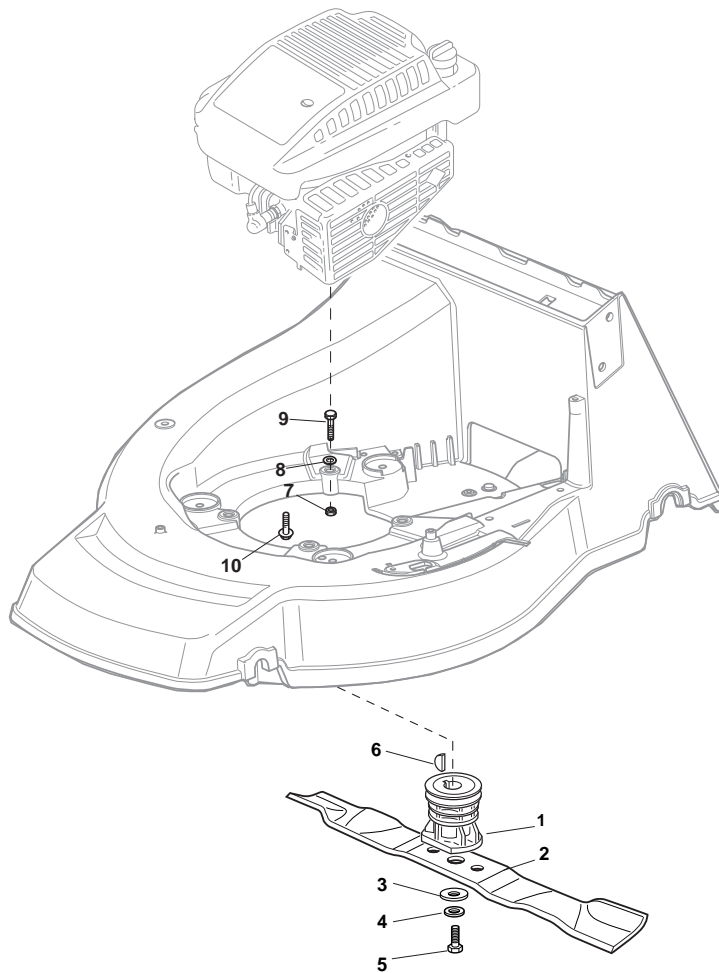

Position	Part No.	Q.Ty	Description
1	381006670/2	1	Handgrip
2	381003349/0	1	Lever, Driving
3	381003344/0	1	Lever, Engine Brake
4	22430309/0	1	Guide Spring
5	12154330/0	1	Nut
6	381007046/0	2	Handle Black, R
7	112735662/1	4	Screw
8	322041967/0	4	Bush
9	12154510/0	3	Nut
10	112728721/0	2	Screw
11	12727786/0	1	Screw
12	181030077/0	1	Cable, Thread Eng. Brake
13	381030078/0	1	Cable, Rear Drive
14	181007145/0	1	Throttle Cable
15	322806644/0	2	Protection
16	12727812/0	2	Screw
17	112523000/1	2	Washer
19	322488301/0	1	Support , R
20	322488303/0	1	Support, L
21	122671651/0	2	Washer
22	112819105/0	2	Screw
23	322399804/1	2	Knob
24	12293200/0	2	Nut
25	112793301/0	2	Screw
26	112155000/0	2	Nut
27	18203854/0	2	Protection

Position	Part No.	Q.Ty	Description
1	12608600/0	2	Seeger
2	22570120/1	1	Pinion L
3	22120105/1	2	Ring Gear
4	22600091/1	2	Protection, Wheel
5	22570110/1	1	Pinion R
6	12608600/0	2	Seeger
7	19216035/0	2	Bearing
8	81002811/0	1	Axle, Rear Wheels
9	22753000/0	2	Pin
10	81003082/1	1	Gear Box (Grey)
10	81003079/0	1	Gear Box
11	22601909/0	1	Pulley
12	12645705/0	1	Pin
13	22033281/0	1	Adjustment Rod
14	22041957/1	1	Bush
15	22450063/0	1	Spring
16	22680009/0	1	Washer
17	12154510/0	1	Nut
18	22110230/0	1	Cap
19	35064150/0	1	Belt

Position	Part No.	Q.Ty	Description
1	22122200/0	8	Bearing
2	381007390/1	4	Wheel Ø 210
3	22110492/0	4	Hub Cap Grey
6	12521350/0	8	Washer
7	12155000/0	8	Nut
8	12530150/0	4	Elastic Washer

Position	Part No.	Q.Ty	Description
1	122465638/1	1	Hub With Pulley, Crankshaft Ø 22
2	81004366/2	1	Blade Standard
3	22160400/0	1	Elastic Washer
4	12523080/0	1	Washer
5	12735698/0	1	Screw
6	12139100/0	1	Feather, Crankshaft Ø 22.2
7	12155000/0	3	Nut
8	12521350/0	3	Washer
9	12692080/0	1	Screw
9	12691800/0	2	Screw
10	112735108/1	3	Screw (Only for Honda Engine)