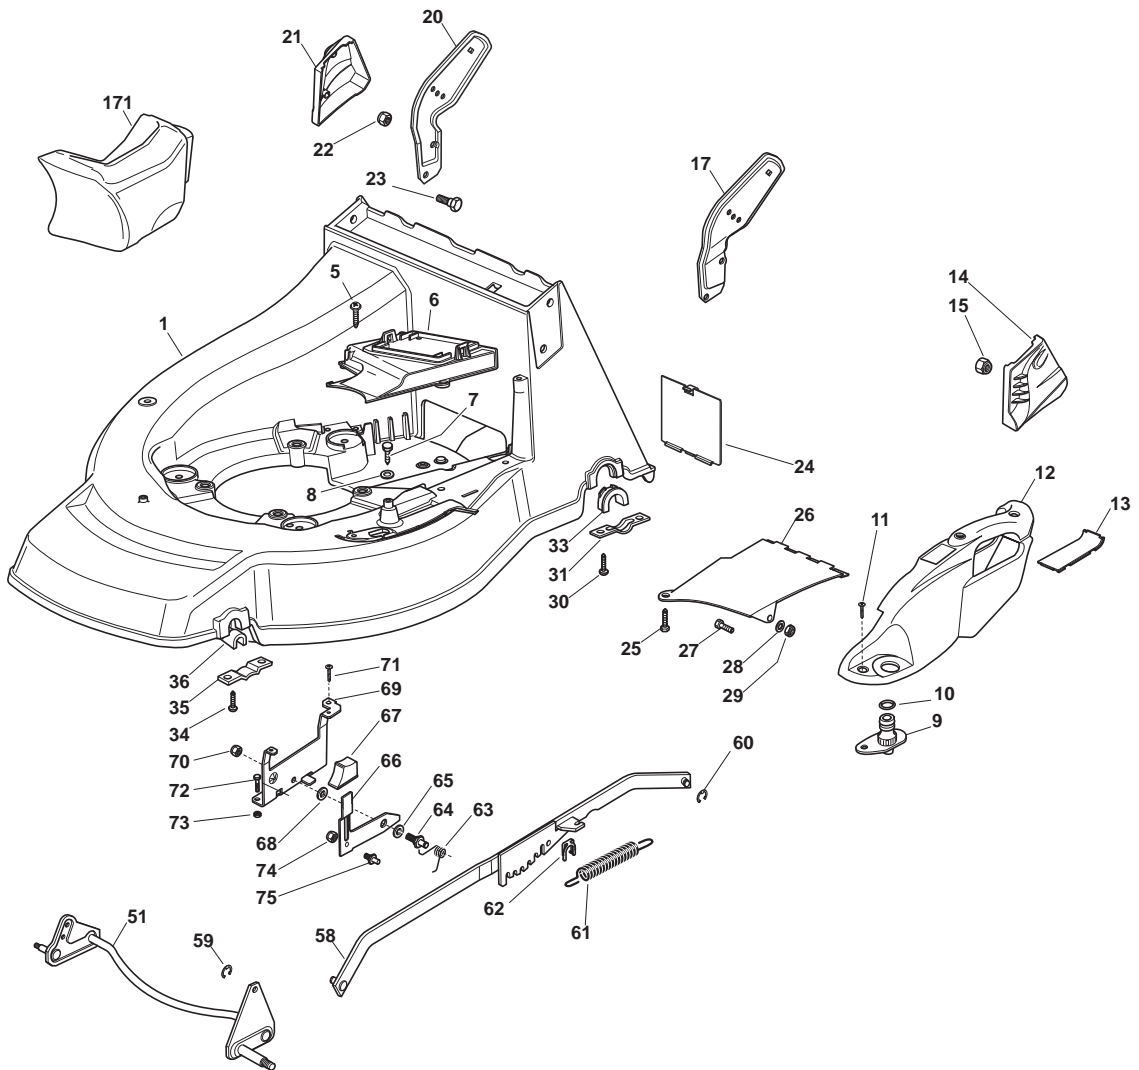

Position	Part No.	Q.Ty	Description
1	81003500/0	1	Deck Red
5	12728522/0	2	Screw
6	22060221/0	1	Protection, Belt
7	12729600/0	1	Screw
8	12523040/0	2	Washer
9	22034000/0	1	Washing Connection
10	19035000/0	1	Or Ring
11	12728520/0	3	Screw
12	22060146/0	1	Deck, Adjustment
13	22546070/0	1	Plate
14	22601003/0	1	Protection
15	12155000/0	2	Nut
17	22778397/1	1	Bracket, L
20	22778396/1	1	Bracket, R
21	322601002/1	1	Protection
22	12155000/0	2	Nut
23	12793301/0	2	Screw
24	22595352/0	1	Inspection Door
25	12729600/0	1	Screw
26	22108205/0	1	Conveyor
27	12789000/0	1	Screw
28	12523020/0	1	Washer
29	12154330/0	1	Nut
30	12731350/0	4	Screw
31	22545147/0	2	Plate
33	22038407/0	2	Brass
34	12731350/0	4	Screw
35	22545156/0	2	Plate
36	22038400/1	2	Brass
51	381002865/1	1	Axle, Front Wheels
58	381002039/1	1	Rod, Height Adjustment
59	12000930/0	1	Snap Ring
60	12000930/0	1	Snap Ring
61	122446187/0	1	Spring
62	112436051/0	1	Plate
63	122446176/1	1	Spring
64	22517880/1	1	Pin
65	22672152/0	1	Washer
66	22322829/1	1	Lever, Height Adjustment
67	22602000/0	1	Pushbutton, Lever
68	22672151/0	1	Washer
69	22785115/0	1	Support, Height
70	12155000/0	1	Nut
71	12729600/0	1	Screw
72	12793101/0	2	Screw
73	12293201/0	2	Nut
74	12154510/0	1	Nut
75	22519746/0	1	Pin
171	22140224/0	1	Cap