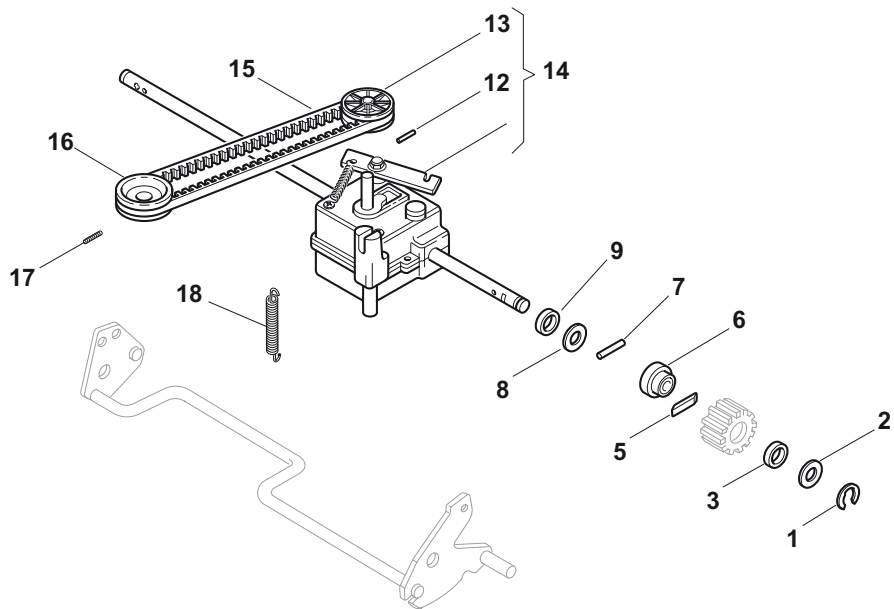

Position	Part No.	Q.Ty	Description
1	12000957/0	2	Benzing
2	12520032/0	2	Washer
3	22160520/0	2	Dust Cover
5	22076645/0	2	Key
6	22170630/0	2	Spacer
7	22753002/0	2	Pin
8	12520032/0	2	Washer
9	19035152/0	2	Or Ring
12	12620310/0	1	Pin
13	22601913/0	1	Pulley
14	81003085/0	1	Gear Box
15	35063175/0	1	Belt
16	22601918/0	1	Pulley, Crankshaft Ø 22
17	12714312/0	1	Dowel
18	22450434/0	1	Spring