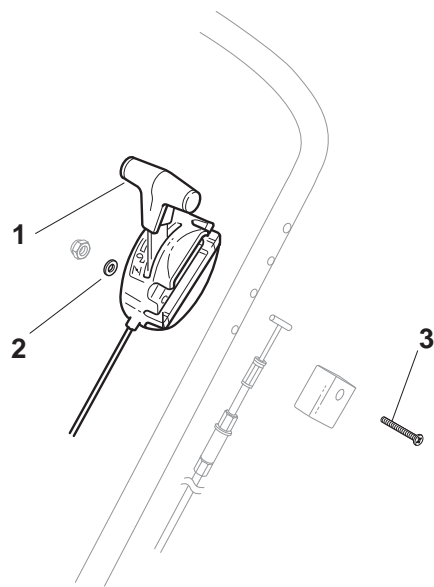

THIS INFORMATION IS NOT INTENDED FOR SALE OR RESALE, AND THIS NOTICE MUST REMAIN ON ALL COPIES.

Position	Part No.	Q.Ty	Description
1	81002660/0	1	Deck Yellow
3	22060155/1	1	Protection AVS, Yellow
3	22060154/0	1	Protection AVS, Red
4	12728300/0	3	Screw
9	12728300/0	1	Screw
10	22108277/0	1	Rear Conveyor Assy
11	12735664/0	3	Screw
15	22109531/0	1	Cover
16	81008658/1	1	Outfit, Supports
21	22545160/0	2	Plate
22	12735664/0	2	Screw
23	12604898/0	2	Crown Fastener
24	22446181/0	1	Spring
25	22785153/0	2	Screw
26	12735664/0	4	Support, Gear Box
31	22399808/0	1	Knob
32	22321515/0	1	Lever, Height Adjustment
33	12735661/0	2	Screw
34	12728300/0	2	Screw
35	22735563/0	1	Sector, Height Adjustment
37	22820055/0	1	Cap, Yellow
38	12604899/0	1	Crown Fastener

Position	Part No.	Q.Ty	Description
1	12820655/0	2	Screw
2	22551635/0	1	Plate For Handle
3	22778405/0	2	Support
4	12760515/0	2	Screw
5	12521350/0	2	Washer
6	12521350/0	4	Washer
7	22399810/0	4	Knob
8	12361005/0	4	Nut
9	81006613/0	1	Handle, Lower Part
10	22192001/0	1	Anchor Clamp
11	12728691/0	1	Screw
12	12820655/0	2	Screw
13	22430311/0	1	Guide Spring
14	22545137/0	2	Plate For Handle Fastening

Position	Part No.	Q.Ty	Description
1	81006618/1	1	Handle, Upper Part
2	381003330/0	1	Lever, Engine Brake
3	181000777/0	1	Cable, Thread Engine Brake
4	81000697/0	1	Cable, Rear Drive
5	81003297/1	1	Driving Lever
6	12727783/0	1	Screw
7	22551640/0	1	Plate
8	12154510/0	1	Nut

Position	Part No.	Q.Ty	Description
1	81002829/0	1	Axle, Front Wheels
2	22430210/0	2	Spring
3	381007364/0	2	Wheel Ø 190
4	22160522/0	2	Dust Cover
5	19216039/0	4	Bearing
6	12521460/0	2	Washer
7	112735662/1	2	Screw
8	22110379/0	2	Hub Cap
9	22033322/0	1	Rod, Height Adjustment Control
10	81002823/0	1	Axle, Rear Wheels
11	22170810/0	2	Spacer
12	22430215/0	2	Spring
13	22600127/0	2	Protection, Wheel
14	22570126/0	2	Pinion
15	81007368/0	2	Wheel Ø 215
16	12728210/0	8	Screw
17	22120108/0	2	Ring Gear
18	19216038/0	4	Bearing
19	22671655/0	2	Washer
20	12735592/0	2	Screw
21	22110380/0	2	Hub Cap