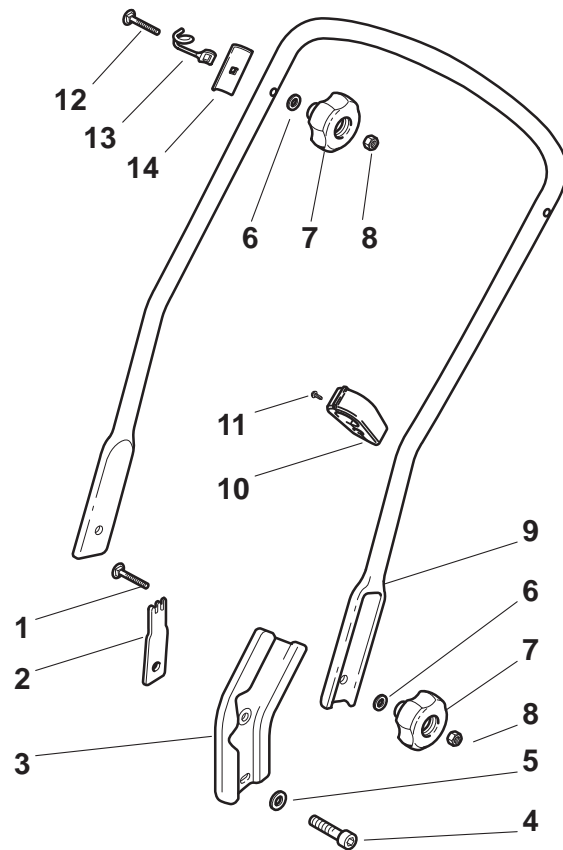

Position	Part No.	Q.Ty	Description
1	12820655/0	2	Screw
2	22551635/0	1	Plate For Handle
3	22778405/0	2	Support
4	12760515/0	2	Screw
5	12521350/0	2	Washer
6	12521350/0	4	Washer
7	22399810/0	4	Knob
8	12361005/0	4	Nut
9	81006613/0	1	Handle, Lower Part
10	22192001/0	1	Anchor Clamp
11	12728691/0	1	Screw
12	12820655/0	2	Screw
13	22430311/0	1	Guide Spring
14	22545137/0	2	Plate For Handle Fastening

Position	Part No.	Q.Ty	Description
1	81006618/1	1	Handle, Upper Part
2	381003330/0	1	Lever, Engine Brake
3	181000777/0	1	Cable, Thread Engine Brake
4	81000697/0	1	Cable, Rear Drive
5	81003297/1	1	Driving Lever
6	12727783/0	1	Screw
7	22551640/0	1	Plate
8	12154510/0	1	Nut

Position	Part No.	Q.Ty	Description
1	81002829/0	1	Axle, Front Wheels
2	22430210/0	2	Spring
3	381007364/0	2	Wheel Ø 190
4	22160522/0	2	Dust Cover
5	19216039/0	4	Bearing
6	12521460/0	2	Washer
7	112735662/1	2	Screw
8	22110379/0	2	Hub Cap
9	22033322/0	1	Rod, Height Adjustment Control
10	81002823/0	1	Axle, Rear Wheels
11	22170810/0	2	Spacer
12	22430215/0	2	Spring
13	22600127/0	2	Protection, Wheel
14	22570126/0	2	Pinion
15	81007368/0	2	Wheel Ø 215
16	12728210/0	8	Screw
17	22120108/0	2	Ring Gear
18	19216038/0	4	Bearing
19	22671655/0	2	Washer
20	12735592/0	2	Screw
21	22110380/0	2	Hub Cap

Position	Part No.	Q.Ty	Description
1	122465636/0	1	Hub With Pulley, Crankshaft Ø 22
2	81004134/0	1	Blade Winged
3	22672111/0	2	Clutch Washer
4	22672105/0	1	Washer
5	12508120/0	1	Cupped Spring
6	22041940/0	1	Clutch Bush
7	12736825/0	1	Screw
8	12139100/0	1	Feather, Crankshaft Ø 22
9	112735108/1	3	Screw