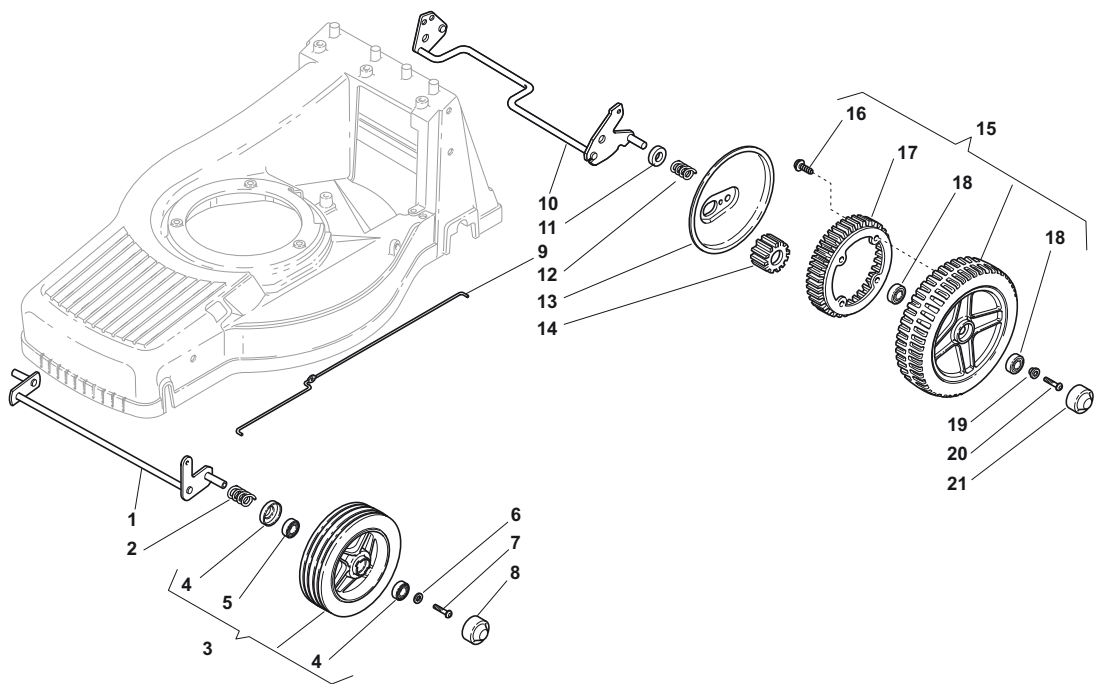

Position	Part No.	Q.Ty	Description
1	12820655/0	2	Screw
2	22551635/0	1	Plate For Handle
3	22778405/0	2	Support
4	12760515/0	2	Screw
5	12521350/0	2	Washer
6	12521350/0	4	Washer
7	22399810/0	4	Knob
8	12361005/0	4	Nut
9	81006613/0	1	Handle, Lower Part
10	22192001/0	1	Anchor Clamp
11	12728691/0	1	Screw
12	12820655/0	2	Screw
13	22430311/0	1	Guide Spring
14	22545137/0	2	Plate For Handle Fastening

Position	Part No.	Q.Ty	Description
1	81006618/1	1	Handle, Upper Part
2	381003330/0	1	Lever, Engine Brake
3	181000777/0	1	Cable, Thread Engine Brake
4	81000697/0	1	Cable, Rear Drive
5	81003297/1	1	Driving Lever
6	12727783/0	1	Screw
7	22551640/0	1	Plate
8	12154510/0	1	Nut

Position	Part No.	Q.Ty	Description
1	81002829/0	1	Axle, Front Wheels
2	22430210/0	2	Spring
3	381007364/0	2	Wheel Ø 190
4	22160522/0	2	Dust Cover
5	19216039/0	4	Bearing
6	12521460/0	2	Washer
7	112735662/1	2	Screw
8	22110379/0	2	Hub Cap
9	22033322/0	1	Rod, Height Adjustment Control
10	81002823/0	1	Axle, Rear Wheels
11	22170810/0	2	Spacer
12	22430215/0	2	Spring
13	22600127/0	2	Protection, Wheel
14	22570126/0	2	Pinion
15	81007368/0	2	Wheel Ø 215
16	12728210/0	8	Screw
17	22120108/0	2	Ring Gear
18	19216038/0	4	Bearing
19	22671655/0	2	Washer
20	12735592/0	2	Screw
21	22110380/0	2	Hub Cap

Position	Part No.	Q.Ty	Description
1	122465636/0	1	Hub With Pulley, Crankshaft Ø 22
2	81004134/0	1	Blade Winged
3	22672111/0	2	Clutch Washer
4	22672105/0	1	Washer
5	12508120/0	1	Cupped Spring
6	22041940/0	1	Clutch Bush
7	12736825/0	1	Screw
8	12139100/0	1	Feather, Crankshaft Ø 22
9	112735108/1	3	Screw