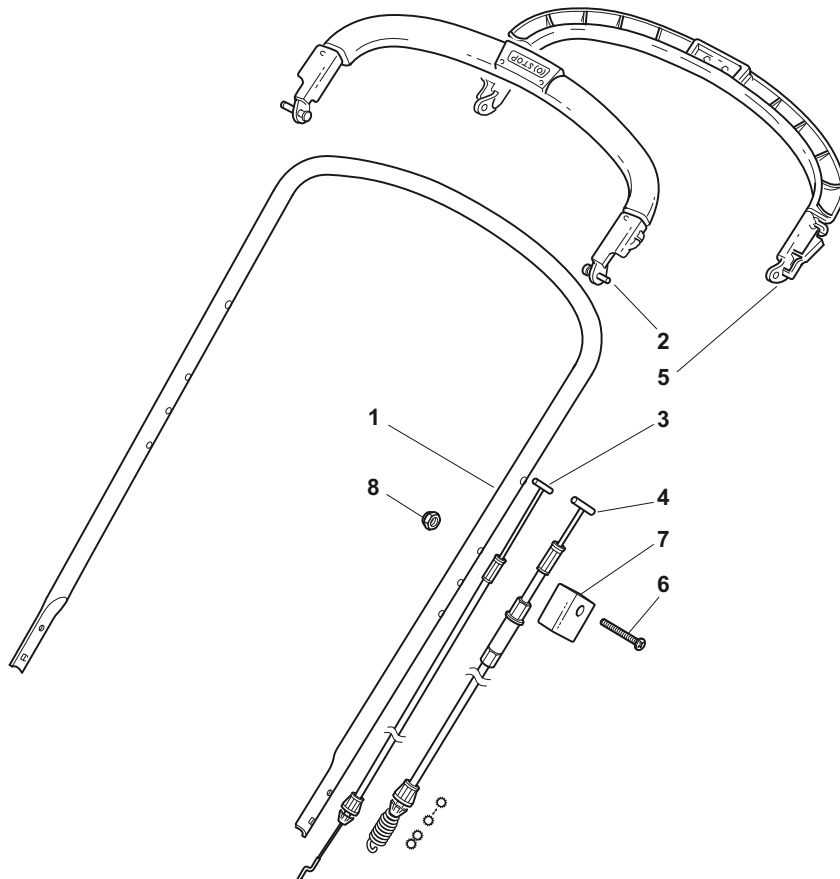

THIS INFORMATION IS NOT INTENDED FOR SALE OR RESALE, AND THIS NOTICE MUST REMAIN ON ALL COPIES.

Position	Part No.	Q.Ty	Description
1	81002660/0	1	Deck Yellow
3	22060155/1	1	Protection AVS, Yellow
3	22060154/0	1	Protection AVS, Red
4	12728300/0	3	Screw
9	12728300/0	1	Screw
10	22108277/0	1	Rear Conveyor Assy
11	12735664/0	3	Screw
15	22109531/0	1	Cover
16	81008658/1	1	Outfit, Supports
21	22545160/0	2	Plate
22	12735664/0	2	Screw
23	12604898/0	2	Crown Fastener
24	22446181/0	1	Spring
25	22785153/0	2	Screw
26	12735664/0	4	Support, Gear Box
31	22399808/0	1	Knob
32	22321515/0	1	Lever, Height Adjustment
33	12735661/0	2	Screw
34	12728300/0	2	Screw
35	22735563/0	1	Sector, Height Adjustment
37	22820055/0	1	Cap, Yellow
38	12604899/0	1	Crown Fastener

Position	Part No.	Q.Ty	Description
1	12820655/0	2	Screw
2	22551635/0	1	Plate For Handle
3	22778405/0	2	Support
4	12760515/0	2	Screw
5	12521350/0	2	Washer
6	12521350/0	4	Washer
7	22399810/0	4	Knob
8	12361005/0	4	Nut
9	81006613/0	1	Handle, Lower Part
10	22192001/0	1	Anchor Clamp
11	12728691/0	1	Screw
12	12820655/0	2	Screw
13	22430311/0	1	Guide Spring
14	22545137/0	2	Plate For Handle Fastening

Position	Part No.	Q.Ty	Description
1	81006618/1	1	Handle, Upper Part
2	381003330/0	1	Lever, Engine Brake
3	181000777/0	1	Cable, Thread Engine Brake
4	81000697/0	1	Cable, Rear Drive
5	81003297/1	1	Driving Lever
6	12727783/0	1	Screw
7	22551640/0	1	Plate
8	12154510/0	1	Nut

Position	Part No.	Q.Ty	Description
1	81002829/0	1	Axle, Front Wheels
2	22430210/0	2	Spring
3	381007364/0	2	Wheel Ø 190
4	22160522/0	2	Dust Cover
5	19216039/0	4	Bearing
6	12521460/0	2	Washer
7	112735662/1	2	Screw
8	22110379/0	2	Hub Cap
9	22033322/0	1	Rod, Height Adjustment Control
10	81002823/0	1	Axle, Rear Wheels
11	22170810/0	2	Spacer
12	22430215/0	2	Spring
13	22600127/0	2	Protection, Wheel
14	22570126/0	2	Pinion
15	81007368/0	2	Wheel Ø 215
16	12728210/0	8	Screw
17	22120108/0	2	Ring Gear
18	19216038/0	4	Bearing
19	22671655/0	2	Washer
20	12735592/0	2	Screw
21	22110380/0	2	Hub Cap