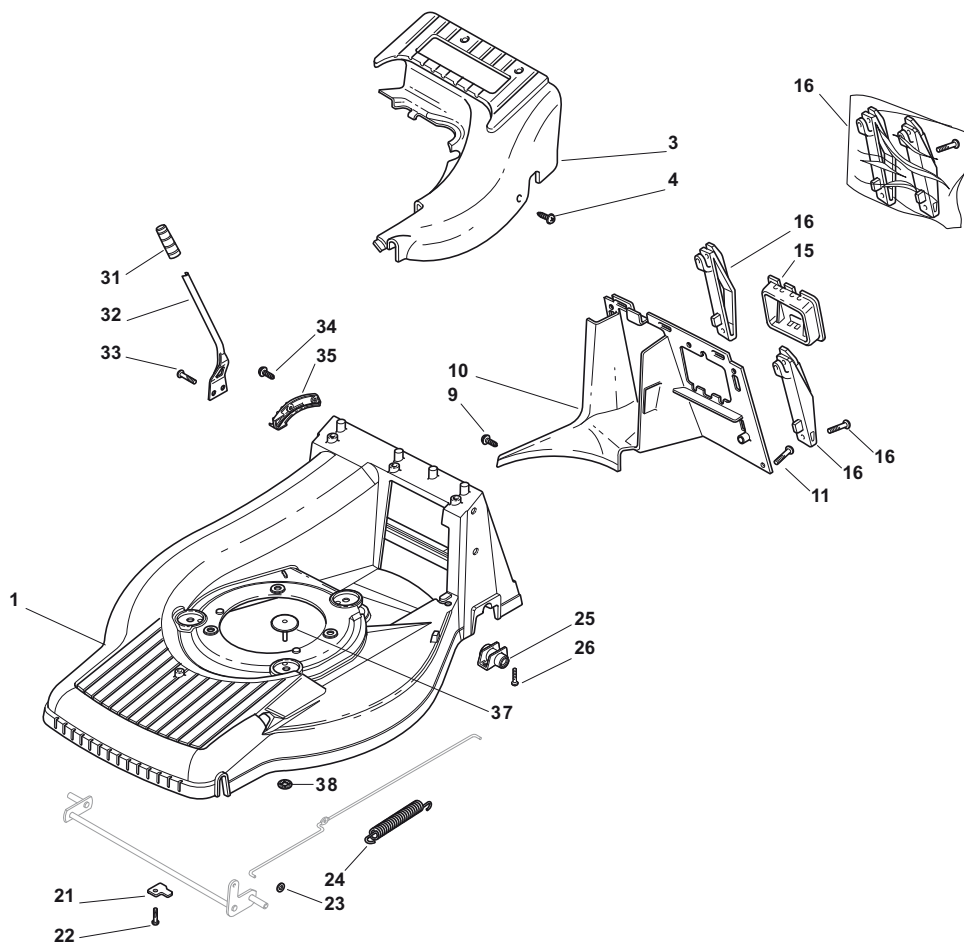

Position	Part No.	Q.Ty	Description
1	81002660/0	1	Deck Yellow
3	22060155/1	1	Protection AVS, Yellow
3	22060154/0	1	Protection AVS, Red
4	12728300/0	3	Screw
9	12728300/0	1	Screw
10	22108277/0	1	Rear Conveyor Assy
11	12735664/0	3	Screw
15	22109531/0	1	Cover
16	81008658/1	1	Outfit, Supports
21	22545160/0	2	Plate
22	12735664/0	2	Screw
23	12604898/0	2	Crown Fastener
24	22446181/0	1	Spring
25	22785153/0	2	Screw
26	12735664/0	4	Support, Gear Box
31	22399808/0	1	Knob
32	22321515/0	1	Lever, Height Adjustment
33	12735661/0	2	Screw
34	12728300/0	2	Screw
35	22735563/0	1	Sector, Height Adjustment
37	22820055/0	1	Cap, Yellow
38	12604899/0	1	Crown Fastener