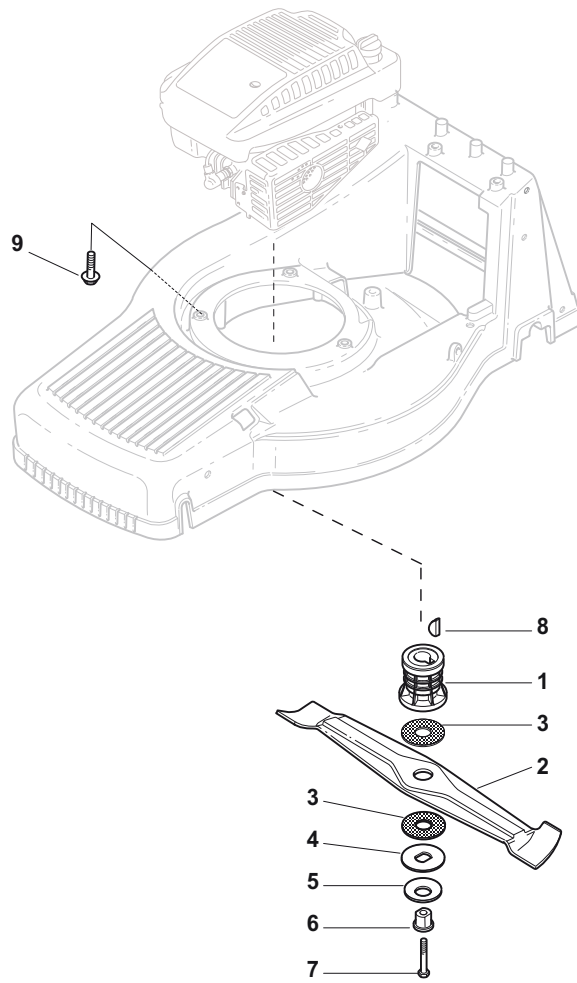

Position	Part No.	Q.Ty	Description
1	12820655/0	2	Screw
2	22551635/0	1	Plate For Handle
3	22778405/0	2	Support
4	12760515/0	2	Screw
5	12521350/0	2	Washer
6	12521350/0	4	Washer
7	22399810/0	4	Knob
8	12361005/0	4	Nut
9	81006613/0	1	Handle, Lower Part
10	22192001/0	1	Anchor Clamp
11	12728691/0	1	Screw
12	12820655/0	2	Screw
13	22430311/0	1	Guide Spring
14	22545137/0	2	Plate For Handle Fastening

Position	Part No.	Q.Ty	Description
1	81006618/1	1	Handle, Upper Part
2	381003330/0	1	Lever, Engine Brake
3	181000777/0	1	Cable, Thread Engine Brake
4	81000697/0	1	Cable, Rear Drive
5	81003297/1	1	Driving Lever
6	12727783/0	1	Screw
7	22551640/0	1	Plate
8	12154510/0	1	Nut

Position	Part No.	Q.Ty	Description
1	81007126/0	1	Throttle Cable
2	12523040/0	1	Washer
3	12727787/0	1	Screw

Position	Part No.	Q.Ty	Description
1	12000957/0	2	Benzing
2	12520032/0	2	Washer
3	22160520/0	2	Dust Cover
5	22076645/0	2	Key
6	22170630/0	2	Spacer
7	22753002/0	2	Pin
8	12520032/0	2	Washer
9	19035152/0	2	Or Ring
12	12620310/0	1	Pin
13	22601913/0	1	Pulley
14	81003085/0	1	Gear Box
15	35063175/0	1	Belt
16	22601918/0	1	Pulley, Crankshaft Ø 22
17	12714312/0	1	Dowel
18	22450434/0	1	Spring

Position	Part No.	Q.Ty	Description
1	81002829/0	1	Axle, Front Wheels
2	22430210/0	2	Spring
3	381007364/0	2	Wheel Ø 190
4	22160522/0	2	Dust Cover
5	19216039/0	4	Bearing
6	12521460/0	2	Washer
7	112735662/1	2	Screw
8	22110379/0	2	Hub Cap
9	22033322/0	1	Rod, Height Adjustment Control
10	81002823/0	1	Axle, Rear Wheels
11	22170810/0	2	Spacer
12	22430215/0	2	Spring
13	22600127/0	2	Protection, Wheel
14	22570126/0	2	Pinion
15	81007368/0	2	Wheel Ø 215
16	12728210/0	8	Screw
17	22120108/0	2	Ring Gear
18	19216038/0	4	Bearing
19	22671655/0	2	Washer
20	12735592/0	2	Screw
21	22110380/0	2	Hub Cap