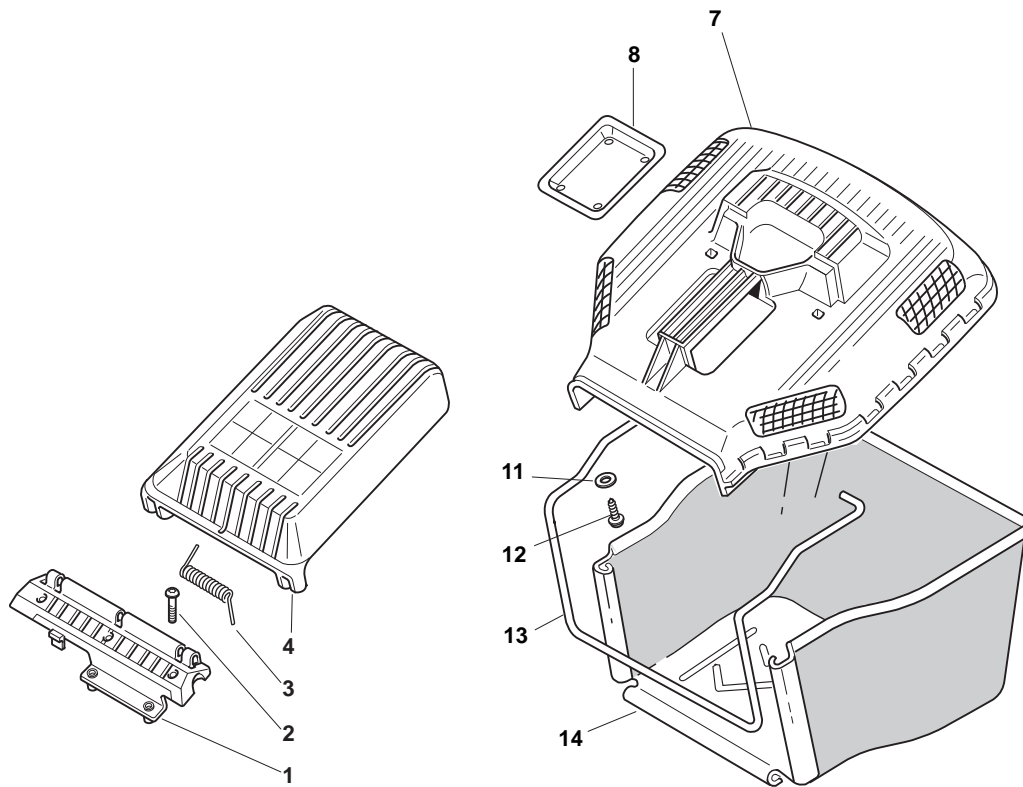

Position	Part No.	Q.Ty	Description
1	12820655/0	2	Screw
2	22551635/0	1	Plate For Handle
3	22778405/0	2	Support
4	12760515/0	2	Screw
5	12521350/0	2	Washer
6	12521350/0	4	Washer
7	22399810/0	4	Knob
8	12361005/0	4	Nut
9	81006613/0	1	Handle, Lower Part
10	22192001/0	1	Anchor Clamp
11	12728691/0	1	Screw
12	12820655/0	2	Screw
13	22430311/0	1	Guide Spring
14	22545137/0	2	Plate For Handle Fastening

Position	Part No.	Q.Ty	Description
1	81007126/0	1	Throttle Cable
2	12523040/0	1	Washer
3	12727787/0	1	Screw

Position	Part No.	Q.Ty	Description
1	12000957/0	2	Benzing
2	12520032/0	2	Washer
3	22160520/0	2	Dust Cover
5	22076645/0	2	Key
6	22170630/0	2	Spacer
7	22753002/0	2	Pin
8	12520032/0	2	Washer
9	19035152/0	2	Or Ring
12	12620310/0	1	Pin
13	22601913/0	1	Pulley
14	81003085/0	1	Gear Box
15	35063175/0	1	Belt
16	22601918/0	1	Pulley, Crankshaft Ø 22
17	12714312/0	1	Dowel
18	22450434/0	1	Spring

Position	Part No.	Q.Ty	Description
1	81002829/0	1	Axle, Front Wheels
2	22430210/0	2	Spring
3	381007364/0	2	Wheel Ø 190
4	22160522/0	2	Dust Cover
5	19216039/0	4	Bearing
6	12521460/0	2	Washer
7	112735662/1	2	Screw
8	22110379/0	2	Hub Cap
9	22033322/0	1	Rod, Height Adjustment Control
10	81002823/0	1	Axle, Rear Wheels
11	22170810/0	2	Spacer
12	22430215/0	2	Spring
13	22600127/0	2	Protection, Wheel
14	22570126/0	2	Pinion
15	81007368/0	2	Wheel Ø 215
16	12728210/0	8	Screw
17	22120108/0	2	Ring Gear
18	19216038/0	4	Bearing
19	22671655/0	2	Washer
20	12735592/0	2	Screw
21	22110380/0	2	Hub Cap

Position	Part No.	Q.Ty	Description
1	122465636/0	1	Hub With Pulley, Crankshaft Ø 22
2	81004134/0	1	Blade Winged
3	22672111/0	2	Clutch Washer
4	22672105/0	1	Washer
5	12508120/0	1	Cupped Spring
6	22041940/0	1	Clutch Bush
7	12736825/0	1	Screw
8	12139100/0	1	Feather, Crankshaft Ø 22
9	112735108/1	3	Screw