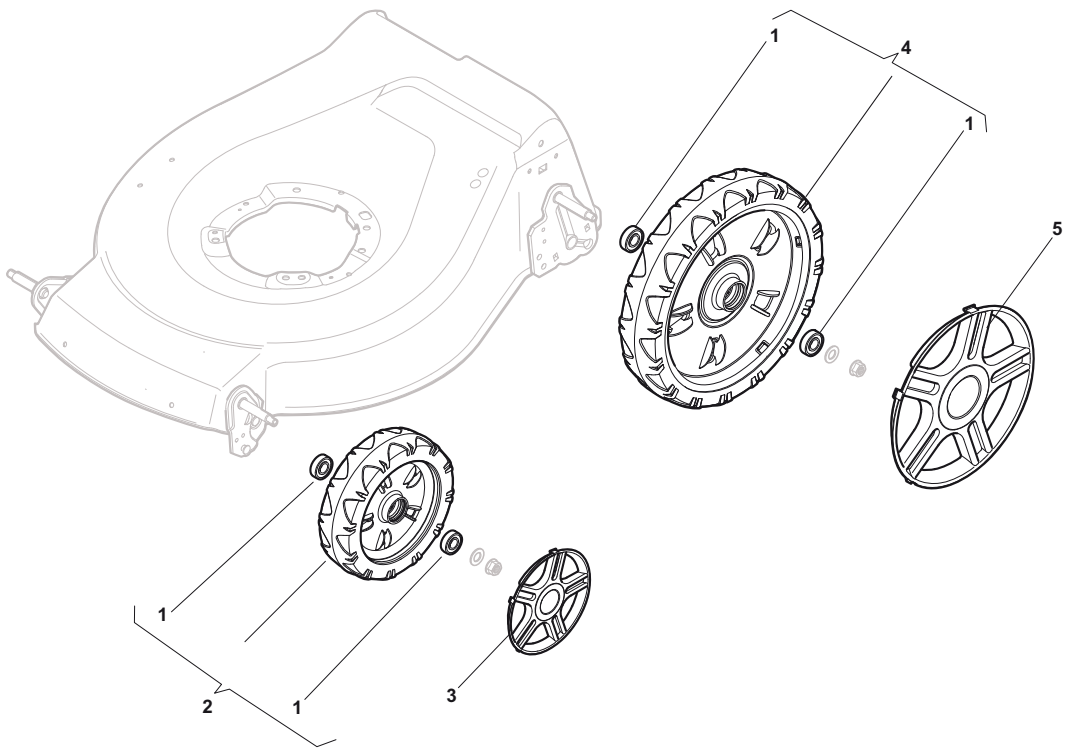

Position	Part No.	Q.Ty	Description
1	22291150/0	1	Rubber Insert
2	322060197/3	1	Protection, Belt
3	12728530/0	3	Screw
4	22140222/0	1	Deflector

Position	Part No.	Q.Ty	Description
1	381006670/2	1	Handgrip
2	381003349/0	1	Lever, Driving
3	381003344/0	1	Lever, Engine Brake
4	381005149/0	1	Bracket, R
5	381005151/0	1	Bracket, L
7	381006773/0	2	Handle Black
8	22430309/0	1	Guide Spring
9	12154330/0	2	Nut
10	112735662/1	4	Screw
11	322041967/0	4	Bush
12	12154510/0	3	Nut
13	112728721/0	2	Screw
14	12727786/0	1	Screw
16	381030067/0	1	Cable, Thread Engine Brake
15	181030074/0	1	Cable, Rear Drive
17	181005513/0	1	Throttle Cable
18	322806644/0	1	Protection
19	12727812/0	2	Screw
20	112523000/1	2	Washer
21	322488301/0	1	Support
22	322488303/0	1	Support
23	112154220/0	2	Nut
24	322399835/0	2	Knob
25	381003253/0	2	Handle
26	322680017/0	2	Support
27	12155000/0	1	Nut
28	25038002/1	1	Bush
29	322192156/0	1	Fair Led
30	12760605/0	1	Screw

Position	Part No.	Q.Ty	Description
1	12608600/0	2	Seeger
2	112728697/0	4	Screw
3	322042063/0	2	Bush
4	22753000/0	2	Pin
5	81003092/0	1	Gear Box
6	22601909/0	1	Pulley
7	12645700/0	1	Pin
8	22033283/0	1	Adjustment Rod
9	35063902/0	1	Belt
11	22041957/1	1	Bush
12	22450063/0	1	Spring
13	22680009/0	1	Washer
14	12154510/0	1	Nut
15	22110230/0	1	Cap

Position	Part No.	Q.Ty	Description
1	19216035/0	8	Bearing
2	381007416/1	2	Wheel Ø 200
3	22110492/0	2	Hub Cap
4	381007417/1	2	Wheel Ø 280
5	322110560/0	2	Hub Cap

Position	Part No.	Q.Ty	Description
1	112735108/1	3	Screw
2	122465608/2	1	Hub, Crankshaft Ø 25
3	81004381/1	1	Blade Standard
4	22160400/0	1	Elastic Washer
5	12523080/0	1	Washer
6	12735698/0	1	Screw
7	12139150/0	1	Feather, Crankshaft Ø 25