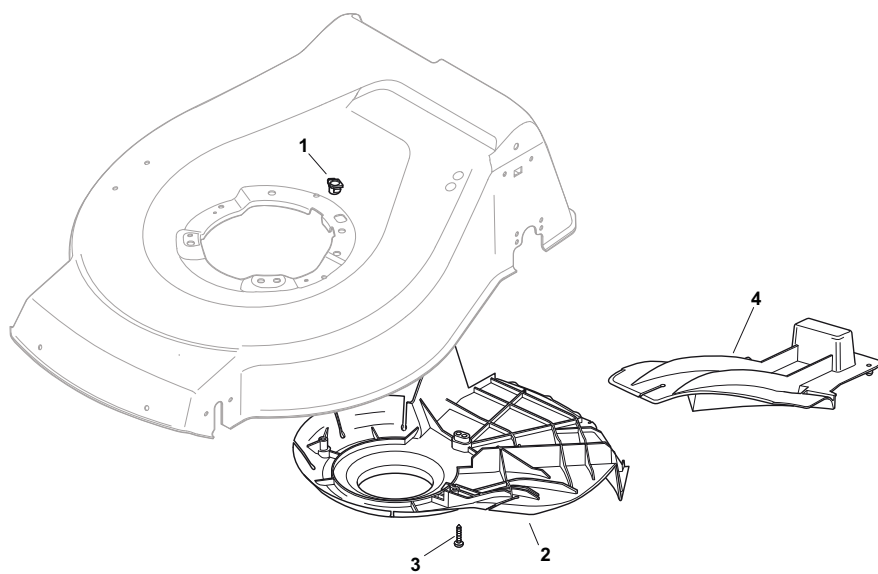

THIS INFORMATION IS NOT INTENDED FOR SALE OR RESALE, AND THIS NOTICE MUST REMAIN ON ALL COPIES.

Position	Part No.	Q.Ty	Description
1	381004590/0	1	Deck Yellow
2	122534131/0	1	Pin
3	381003398/0	1	Lever, Height Adjustment
4	12154510/0	1	Nut
5	12788512/0	1	Screw
6	322394503/0	1	Knob
7	12521310/0	1	Washer
8	12150000/0	1	Nut
10	122943013/0	1	Screw
11	381002032/0	1	Rod, Height Adjustment
12	112436051/0	1	Plate
13	112727803/0	3	Screw
14	12154510/0	3	Nut
15	112727801/0	1	Screw
16	381002887/1	1	Axle, Front Wheels
17	12154510/0	1	Nut
18	12728450/0	1	Screw
19	322034002/0	1	Washing Connection
21	322600145/0	2	Protection, Wheel
24	12521350/0	4	Washer
25	12155000/0	4	Nut
27	322600208/0	2	Protection, Wheel
31	381302835/0	1	Axle, Rear Wheels
32	122450460/0	1	Spring
33	112728697/0	4	Screw
34	22545152/0	2	Plate
35	112728697/0	4	Screw
36	322785304/1	2	Support
37	122570134/0	1	Pinion L
38	322120115/0	2	Ring Gear
39	112728706/0	6	Screw
40	122570133/0	1	Pinion R
41	122446192/0	1	Spring

Position	Part No.	Q.Ty	Description
1	22291150/0	1	Rubber Insert
2	322060197/3	1	Protection, Belt
3	12728530/0	3	Screw
4	22140222/0	1	Deflector

Position	Part No.	Q.Ty	Description
1	381006670/2	1	Handgrip
2	381003349/0	1	Lever, Driving
3	381003344/0	1	Lever, Engine Brake
4	381005149/0	1	Bracket, R
5	381005151/0	1	Bracket, L
7	381006773/0	2	Handle Black
8	22430309/0	1	Guide Spring
9	12154330/0	2	Nut
10	112735662/1	4	Screw
11	322041967/0	4	Bush
12	12154510/0	3	Nut
13	112728721/0	2	Screw
14	12727786/0	1	Screw
16	381030067/0	1	Cable, Thread Engine Brake
15	181030074/0	1	Cable, Rear Drive
17	181005513/0	1	Throttle Cable
18	322806644/0	1	Protection
19	12727812/0	2	Screw
20	112523000/1	2	Washer
21	322488301/0	1	Support
22	322488303/0	1	Support
23	112154220/0	2	Nut
24	322399835/0	2	Knob
25	381003253/0	2	Handle
26	322680017/0	2	Support
27	12155000/0	1	Nut
28	25038002/1	1	Bush
29	322192156/0	1	Fair Led
30	12760605/0	1	Screw