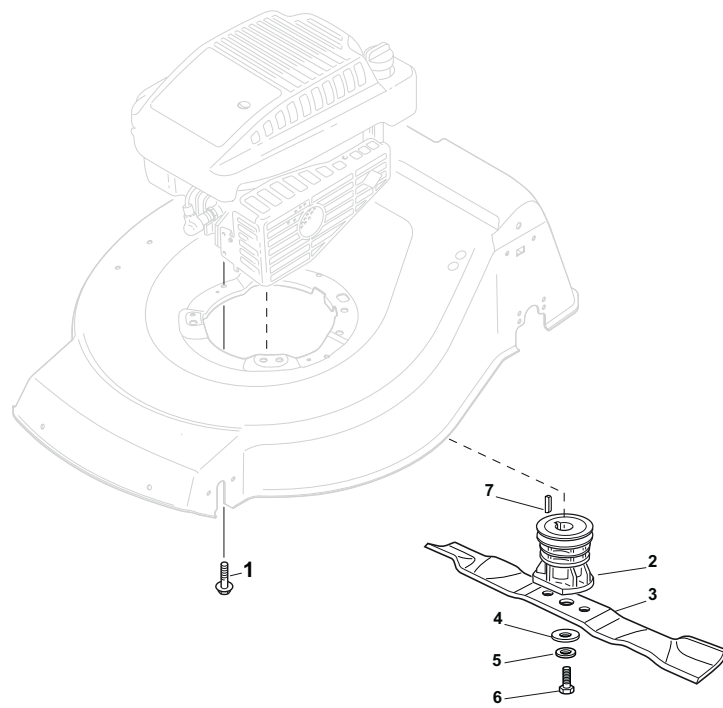

Position	Part No.	Q.Ty	Description
1	22291150/0	1	Rubber Insert
2	322060197/3	1	Protection, Belt
3	12728530/0	3	Screw
4	22140222/0	1	Deflector

Position	Part No.	Q.Ty	Description
1	381006670/2	1	Handgrip
2	381003349/0	1	Lever, Driving
3	381003344/0	1	Lever, Engine Brake
4	381005149/0	1	Bracket, R
5	381005151/0	1	Bracket, L
7	381006773/0	2	Handle Black
8	22430309/0	1	Guide Spring
9	12154330/0	2	Nut
10	112735662/1	4	Screw
11	322041967/0	4	Bush
12	12154510/0	3	Nut
13	112728721/0	2	Screw
14	12727786/0	1	Screw
16	381030067/0	1	Cable, Thread Engine Brake
15	181030074/0	1	Cable, Rear Drive
17	181005513/0	1	Throttle Cable
18	322806644/0	1	Protection
19	12727812/0	2	Screw
20	112523000/1	2	Washer
21	322488301/0	1	Support
22	322488303/0	1	Support
23	112154220/0	2	Nut
24	322399835/0	2	Knob
25	381003253/0	2	Handle
26	322680017/0	2	Support
27	12155000/0	1	Nut
28	25038002/1	1	Bush
29	322192156/0	1	Fair Led
30	12760605/0	1	Screw

Position	Part No.	Q.Ty	Description
1	12608600/0	2	Seeger
2	112728697/0	4	Screw
3	322042063/0	2	Bush
4	22753000/0	2	Pin
5	81003092/0	1	Gear Box
6	22601909/0	1	Pulley
7	12645700/0	1	Pin
8	22033283/0	1	Adjustment Rod
9	35063902/0	1	Belt
11	22041957/1	1	Bush
12	22450063/0	1	Spring
13	22680009/0	1	Washer
14	12154510/0	1	Nut
15	22110230/0	1	Cap

Position	Part No.	Q.Ty	Description
1	19216035/0	8	Bearing
2	381007416/1	2	Wheel Ø 200
3	22110492/0	2	Hub Cap
4	381007417/1	2	Wheel Ø 280
5	322110560/0	2	Hub Cap

Position	Part No.	Q.Ty	Description
1	112735108/1	3	Screw
2	122465608/2	1	Hub, Crankshaft Ø 25
3	81004381/1	1	Blade Standard
4	22160400/0	1	Elastic Washer
5	12523080/0	1	Washer
6	12735698/0	1	Screw
7	12139150/0	1	Feather, Crankshaft Ø 25