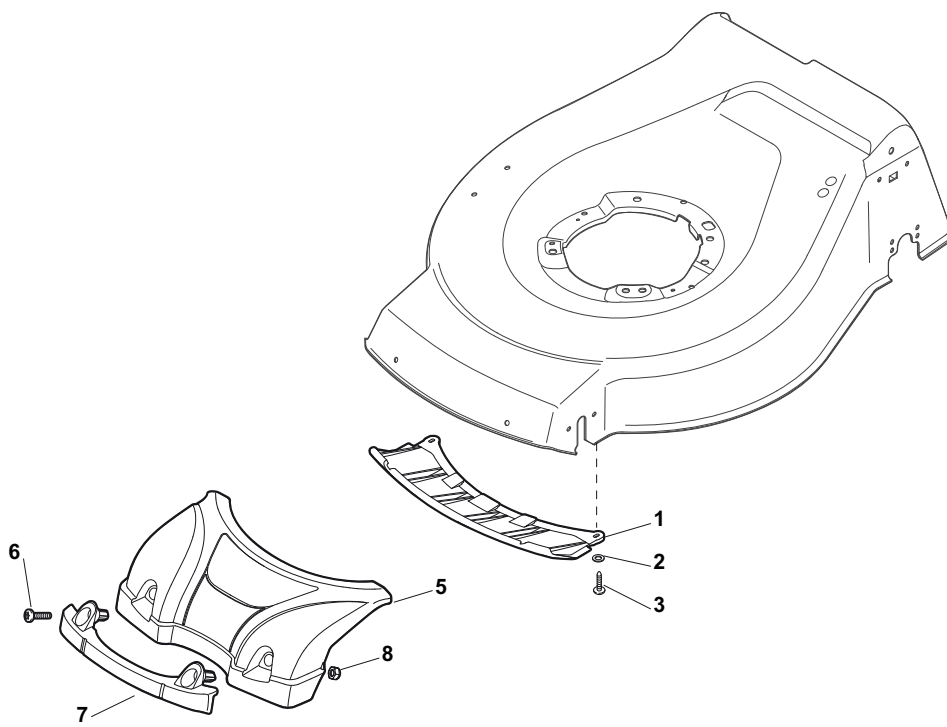

THIS INFORMATION IS NOT INTENDED FOR SALE OR RESALE, AND THIS NOTICE MUST REMAIN ON ALL COPIES.

Position	Part No.	Q.Ty	Description
1	381004590/0	1	Deck Yellow
2	122534131/0	1	Pin
3	381003398/0	1	Lever, Height Adjustment
4	12154510/0	1	Nut
5	12788512/0	1	Screw
6	322394503/0	1	Knob
7	12521310/0	1	Washer
8	12150000/0	1	Nut
10	122943013/0	1	Screw
11	381002032/0	1	Rod, Height Adjustment
12	112436051/0	1	Plate
13	112727803/0	3	Screw
14	12154510/0	3	Nut
15	112727801/0	1	Screw
16	381002887/1	1	Axle, Front Wheels
17	12154510/0	1	Nut
18	12728450/0	1	Screw
19	322034002/0	1	Washing Connection
21	322600145/0	2	Protection, Wheel
24	12521350/0	4	Washer
25	12155000/0	4	Nut
27	322600208/0	2	Protection, Wheel
31	381302835/0	1	Axle, Rear Wheels
32	122450460/0	1	Spring
33	112728697/0	4	Screw
34	22545152/0	2	Plate
35	112728697/0	4	Screw
36	322785304/1	2	Support
37	122570134/0	1	Pinion L
38	322120115/0	2	Ring Gear
39	112728706/0	6	Screw
40	122570133/0	1	Pinion R
41	122446192/0	1	Spring

Position	Part No.	Q.Ty	Description
1	22291150/0	1	Rubber Insert
2	322060197/3	1	Protection, Belt
3	12728530/0	3	Screw
4	22140222/0	1	Deflector

Position	Part No.	Q.Ty	Description
1	381006670/2	1	Handgrip
2	381003349/0	1	Lever, Driving
3	381003344/0	1	Lever, Engine Brake
4	381005149/0	1	Bracket, R
5	381005151/0	1	Bracket, L
7	381006773/0	2	Handle Black
8	22430309/0	1	Guide Spring
9	12154330/0	2	Nut
10	112735662/1	4	Screw
11	322041967/0	4	Bush
12	12154510/0	3	Nut
13	112728721/0	2	Screw
14	12727786/0	1	Screw
16	381030067/0	1	Cable, Thread Engine Brake
15	181030074/0	1	Cable, Rear Drive
17	181005513/0	1	Throttle Cable
18	322806644/0	1	Protection
19	12727812/0	2	Screw
20	112523000/1	2	Washer
21	322488301/0	1	Support
22	322488303/0	1	Support
23	112154220/0	2	Nut
24	322399835/0	2	Knob
25	381003253/0	2	Handle
26	322680017/0	2	Support
27	12155000/0	1	Nut
28	25038002/1	1	Bush
29	322192156/0	1	Fair Led
30	12760605/0	1	Screw