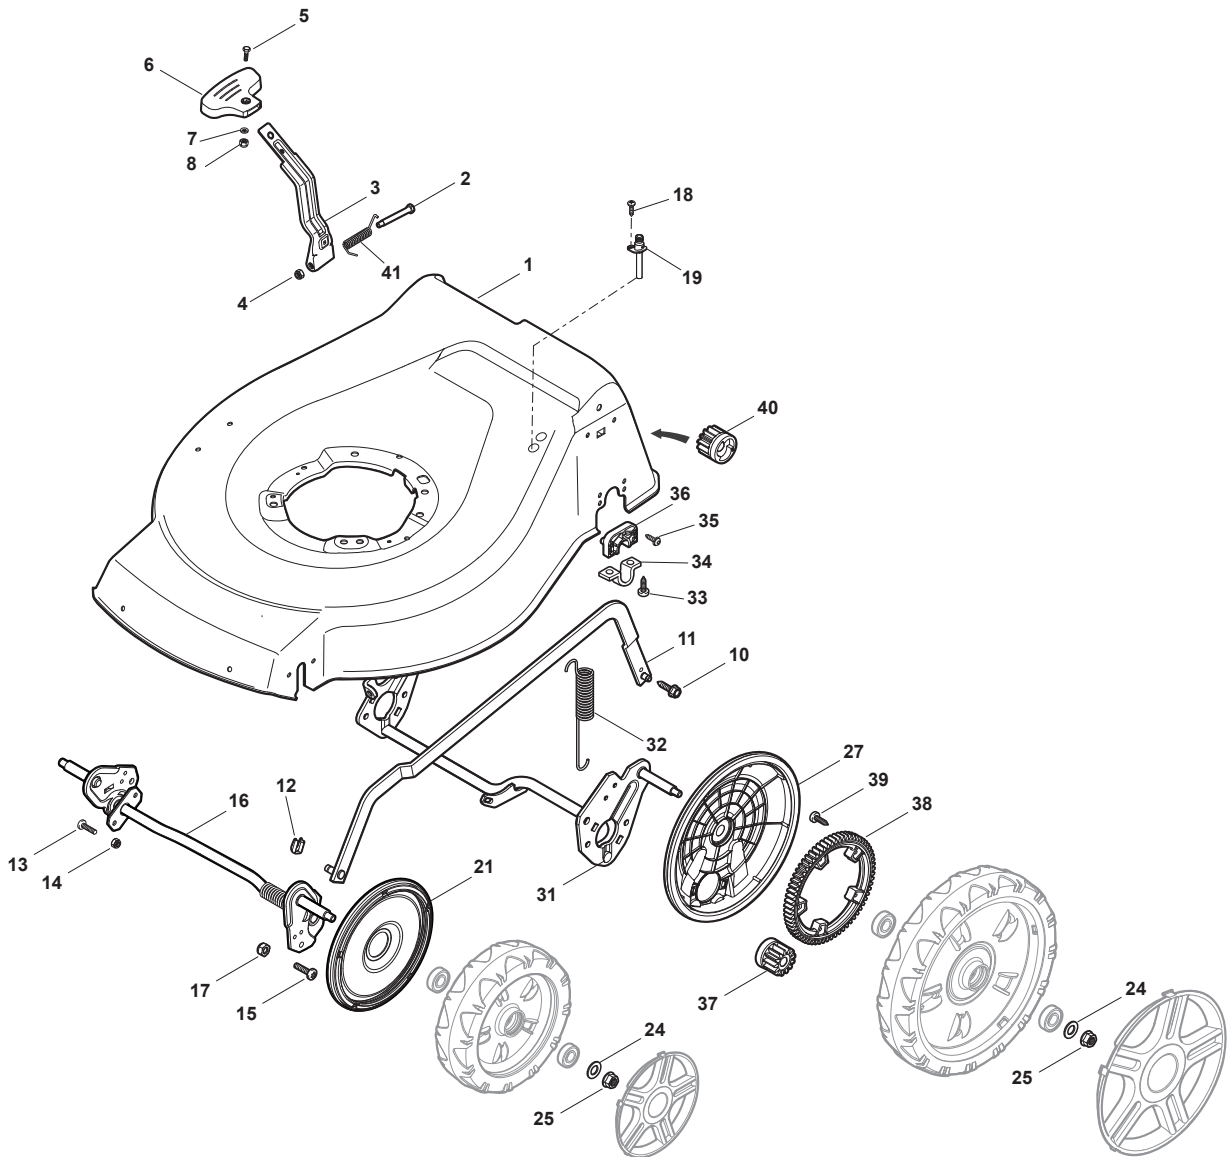

Position	Part No.	Q.Ty	Description
1	381004590/0	1	Deck Yellow
2	122534131/0	1	Pin
3	381003398/0	1	Lever, Height Adjustment
4	12154510/0	1	Nut
5	12788512/0	1	Screw
6	322394503/0	1	Knob
7	12521310/0	1	Washer
8	12150000/0	1	Nut
10	122943013/0	1	Screw
11	381002032/0	1	Rod, Height Adjustment
12	112436051/0	1	Plate
13	112727803/0	3	Screw
14	12154510/0	3	Nut
15	112727801/0	1	Screw
16	381002887/1	1	Axle, Front Wheels
17	12154510/0	1	Nut
18	12728450/0	1	Screw
19	322034002/0	1	Washing Connection
21	322600145/0	2	Protection, Wheel
24	12521350/0	4	Washer
25	12155000/0	4	Nut
27	322600208/0	2	Protection, Wheel
31	381302835/0	1	Axle, Rear Wheels
32	122450460/0	1	Spring
33	112728697/0	4	Screw
34	22545152/0	2	Plate
35	112728697/0	4	Screw
36	322785304/1	2	Support
37	122570134/0	1	Pinion L
38	322120115/0	2	Ring Gear
39	112728706/0	6	Screw
40	122570133/0	1	Pinion R
41	122446192/0	1	Spring