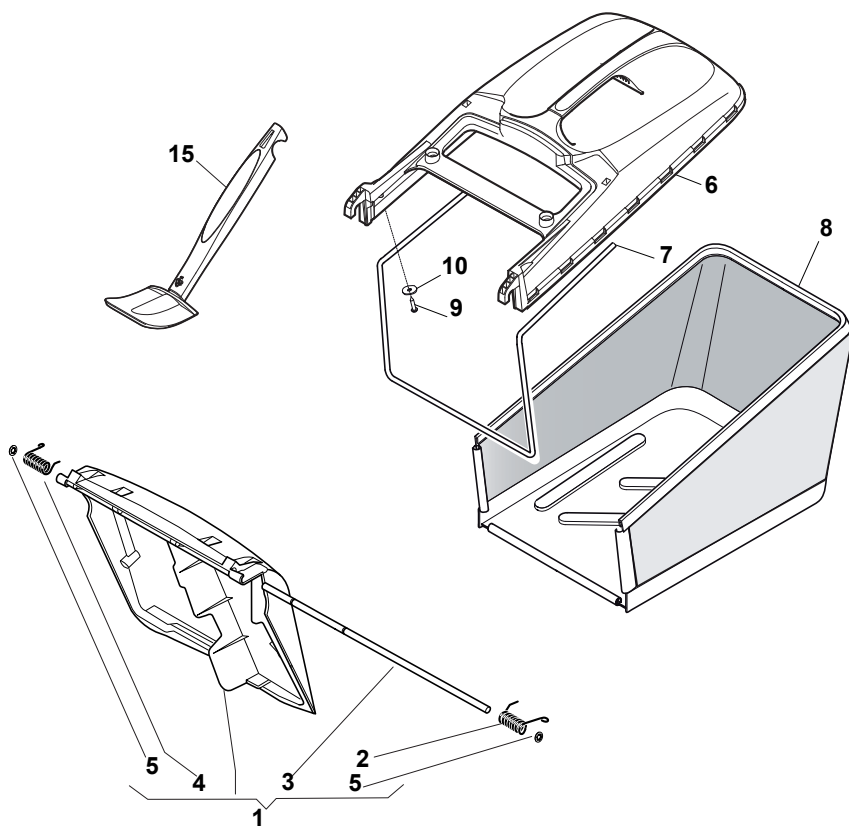

Position	Part No.	Q.Ty	Description
1	22291150/0	1	Rubber Insert
2	322060197/3	1	Protection, Belt
3	12728530/0	3	Screw
4	22140222/0	1	Deflector

Position	Part No.	Q.Ty	Description
1	381006670/2	1	Handgrip
2	381003349/0	1	Lever, Driving
3	381003344/0	1	Lever, Engine Brake
4	381005149/0	1	Bracket, R
5	381005151/0	1	Bracket, L
7	381006773/0	2	Handle Black
8	22430309/0	1	Guide Spring
9	12154330/0	2	Nut
10	112735662/1	4	Screw
11	322041967/0	4	Bush
12	12154510/0	3	Nut
13	112728721/0	2	Screw
14	12727786/0	1	Screw
16	381030067/0	1	Cable, Thread Engine Brake
15	181030074/0	1	Cable, Rear Drive
17	181005513/0	1	Throttle Cable
18	322806644/0	1	Protection
19	12727812/0	2	Screw
20	112523000/1	2	Washer
21	322488301/0	1	Support
22	322488303/0	1	Support
23	112154220/0	2	Nut
24	322399835/0	2	Knob
25	381003253/0	2	Handle
26	322680017/0	2	Support
27	12155000/0	1	Nut
28	25038002/1	1	Bush
29	322192156/0	1	Fair Led
30	12760605/0	1	Screw

Position	Part No.	Q.Ty	Description
1	12608600/0	2	Seeger
2	112728697/0	4	Screw
3	322042063/0	2	Bush
4	22753000/0	2	Pin
5	81003092/0	1	Gear Box
6	22601909/0	1	Pulley
7	12645700/0	1	Pin
8	22033283/0	1	Adjustment Rod
9	35063902/0	1	Belt
11	22041957/1	1	Bush
12	22450063/0	1	Spring
13	22680009/0	1	Washer
14	12154510/0	1	Nut
15	22110230/0	1	Cap

Position	Part No.	Q.Ty	Description
1	19216035/0	8	Bearing
2	381007416/1	2	Wheel Ø 200
3	22110492/0	2	Hub Cap
4	381007417/1	2	Wheel Ø 280
5	322110560/0	2	Hub Cap

Position	Part No.	Q.Ty	Description
1	112735108/1	3	Screw
2	122465608/2	1	Hub, Crankshaft Ø 25
3	81004381/1	1	Blade Standard
4	22160400/0	1	Elastic Washer
5	12523080/0	1	Washer
6	12735698/0	1	Screw
7	12139150/0	1	Feather, Crankshaft Ø 25