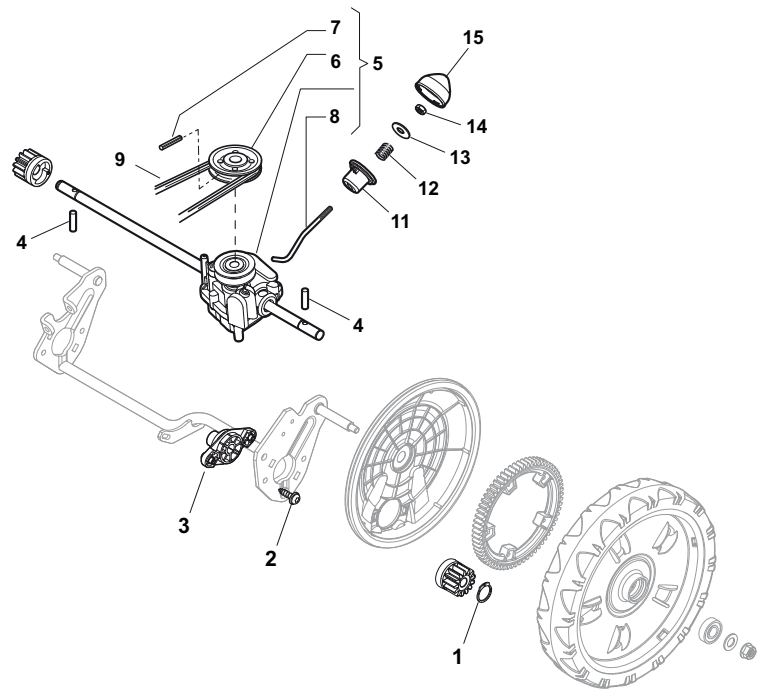

Position	Part No.	Q.Ty	Description
1	22291150/0	1	Rubber Insert
2	322060197/3	1	Protection, Belt
3	12728530/0	3	Screw
4	22140222/0	1	Deflector

Position	Part No.	Q.Ty	Description
1	381006670/2	1	Handgrip
2	381003349/0	1	Lever, Driving
3	381003344/0	1	Lever, Engine Brake
4	381005149/0	1	Bracket, R
5	381005151/0	1	Bracket, L
7	381006773/0	2	Handle Black
8	22430309/0	1	Guide Spring
9	12154330/0	2	Nut
10	112735662/1	4	Screw
11	322041967/0	4	Bush
12	12154510/0	3	Nut
13	112728721/0	2	Screw
14	12727786/0	1	Screw
16	381030067/0	1	Cable, Thread Engine Brake
15	181030074/0	1	Cable, Rear Drive
17	181005513/0	1	Throttle Cable
18	322806644/0	1	Protection
19	12727812/0	2	Screw
20	112523000/1	2	Washer
21	322488301/0	1	Support
22	322488303/0	1	Support
23	112154220/0	2	Nut
24	322399835/0	2	Knob
25	381003253/0	2	Handle
26	322680017/0	2	Support
27	12155000/0	1	Nut
28	25038002/1	1	Bush
29	322192156/0	1	Fair Led
30	12760605/0	1	Screw

Position	Part No.	Q.Ty	Description
1	12608600/0	2	Seeger
2	112728697/0	4	Screw
3	322042063/0	2	Bush
4	22753000/0	2	Pin
5	81003092/0	1	Gear Box
6	22601909/0	1	Pulley
7	12645700/0	1	Pin
8	22033283/0	1	Adjustment Rod
9	35063902/0	1	Belt
11	22041957/1	1	Bush
12	22450063/0	1	Spring
13	22680009/0	1	Washer
14	12154510/0	1	Nut
15	22110230/0	1	Cap

Position	Part No.	Q.Ty	Description
1	19216035/0	8	Bearing
2	381007416/1	2	Wheel Ø 200
3	22110492/0	2	Hub Cap
4	381007417/1	2	Wheel Ø 280
5	322110560/0	2	Hub Cap

Position	Part No.	Q.Ty	Description
1	112735108/1	3	Screw
2	122465608/2	1	Hub, Crankshaft Ø 25
3	81004381/1	1	Blade Standard
4	22160400/0	1	Elastic Washer
5	12523080/0	1	Washer
6	12735698/0	1	Screw
7	12139150/0	1	Feather, Crankshaft Ø 25