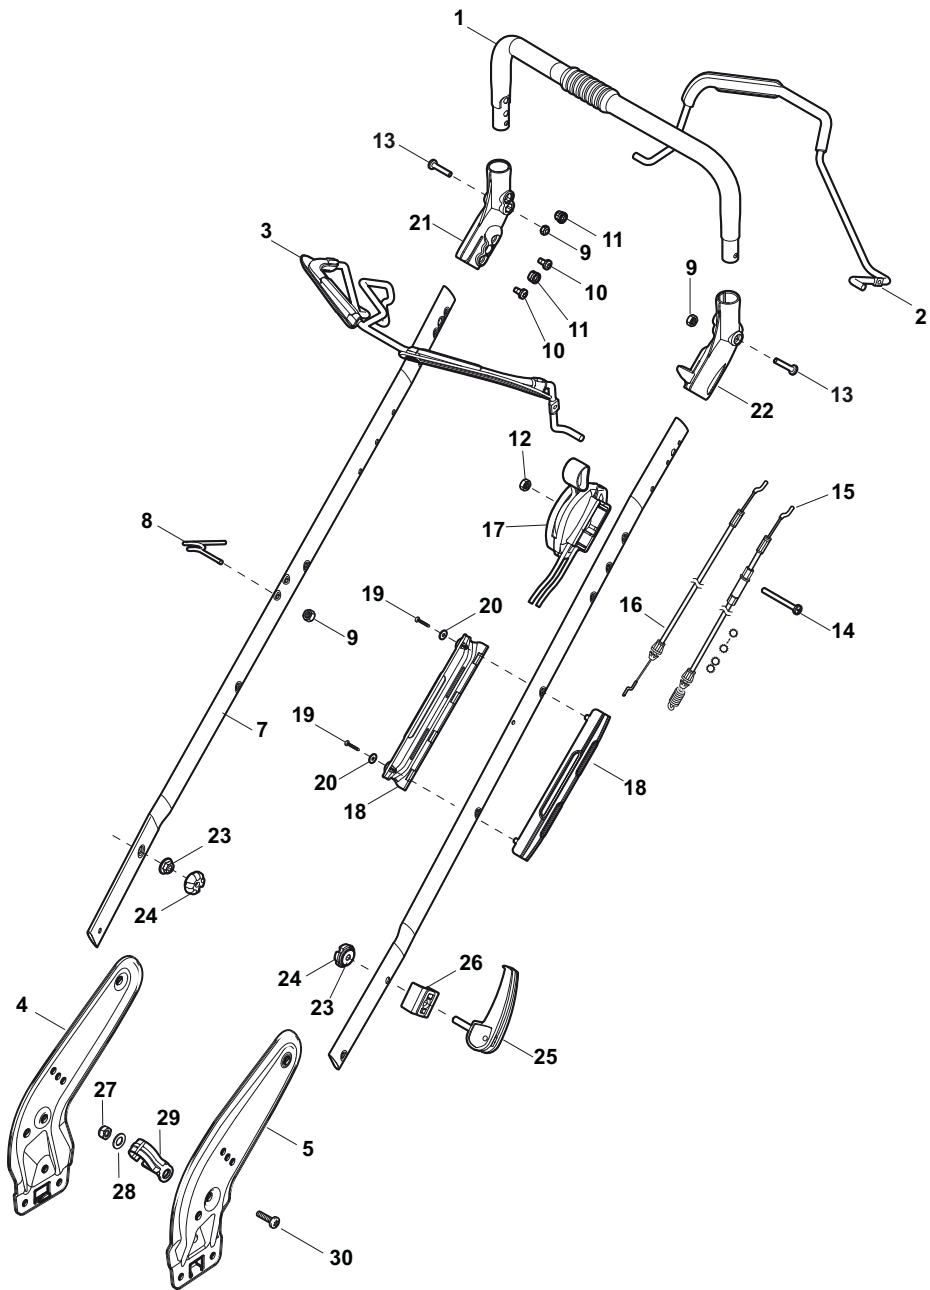

Position	Part No.	Q.Ty	Description
1	22291150/0	1	Rubber Insert
2	322060197/3	1	Protection, Belt
3	12728530/0	3	Screw
4	22140222/0	1	Deflector

Position	Part No.	Q.Ty	Description
1	381006670/2	1	Handgrip
2	381003349/0	1	Lever, Driving
3	381003344/0	1	Lever, Engine Brake
4	381005149/0	1	Bracket, R
5	381005151/0	1	Bracket, L
7	381006773/0	2	Handle Black
8	22430309/0	1	Guide Spring
9	12154330/0	2	Nut
10	112735662/1	4	Screw
11	322041967/0	4	Bush
12	12154510/0	3	Nut
13	112728721/0	2	Screw
14	12727786/0	1	Screw
16	381030067/0	1	Cable, Thread Engine Brake
15	181030074/0	1	Cable, Rear Drive
17	181005513/0	1	Throttle Cable
18	322806644/0	1	Protection
19	12727812/0	2	Screw
20	112523000/1	2	Washer
21	322488301/0	1	Support
22	322488303/0	1	Support
23	112154220/0	2	Nut
24	322399835/0	2	Knob
25	381003253/0	2	Handle
26	322680017/0	2	Support
27	12155000/0	1	Nut
28	25038002/1	1	Bush
29	322192156/0	1	Fair Led
30	12760605/0	1	Screw

Position	Part No.	Q.Ty	Description
1	12608600/0	2	Seeger
2	112728697/0	4	Screw
3	322042063/0	2	Bush
4	22753000/0	2	Pin
5	81003092/0	1	Gear Box
6	22601909/0	1	Pulley
7	12645700/0	1	Pin
8	22033283/0	1	Adjustment Rod
9	35063902/0	1	Belt
11	22041957/1	1	Bush
12	22450063/0	1	Spring
13	22680009/0	1	Washer
14	12154510/0	1	Nut
15	22110230/0	1	Cap

Position	Part No.	Q.Ty	Description
1	19216035/0	8	Bearing
2	381007416/1	2	Wheel Ø 200
3	22110492/0	2	Hub Cap
4	381007417/1	2	Wheel Ø 280
5	322110560/0	2	Hub Cap

Position	Part No.	Q.Ty	Description
1	112735108/1	3	Screw
2	122465608/2	1	Hub, Crankshaft Ø 25
3	81004381/1	1	Blade Standard
4	22160400/0	1	Elastic Washer
5	12523080/0	1	Washer
6	12735698/0	1	Screw
7	12139150/0	1	Feather, Crankshaft Ø 25