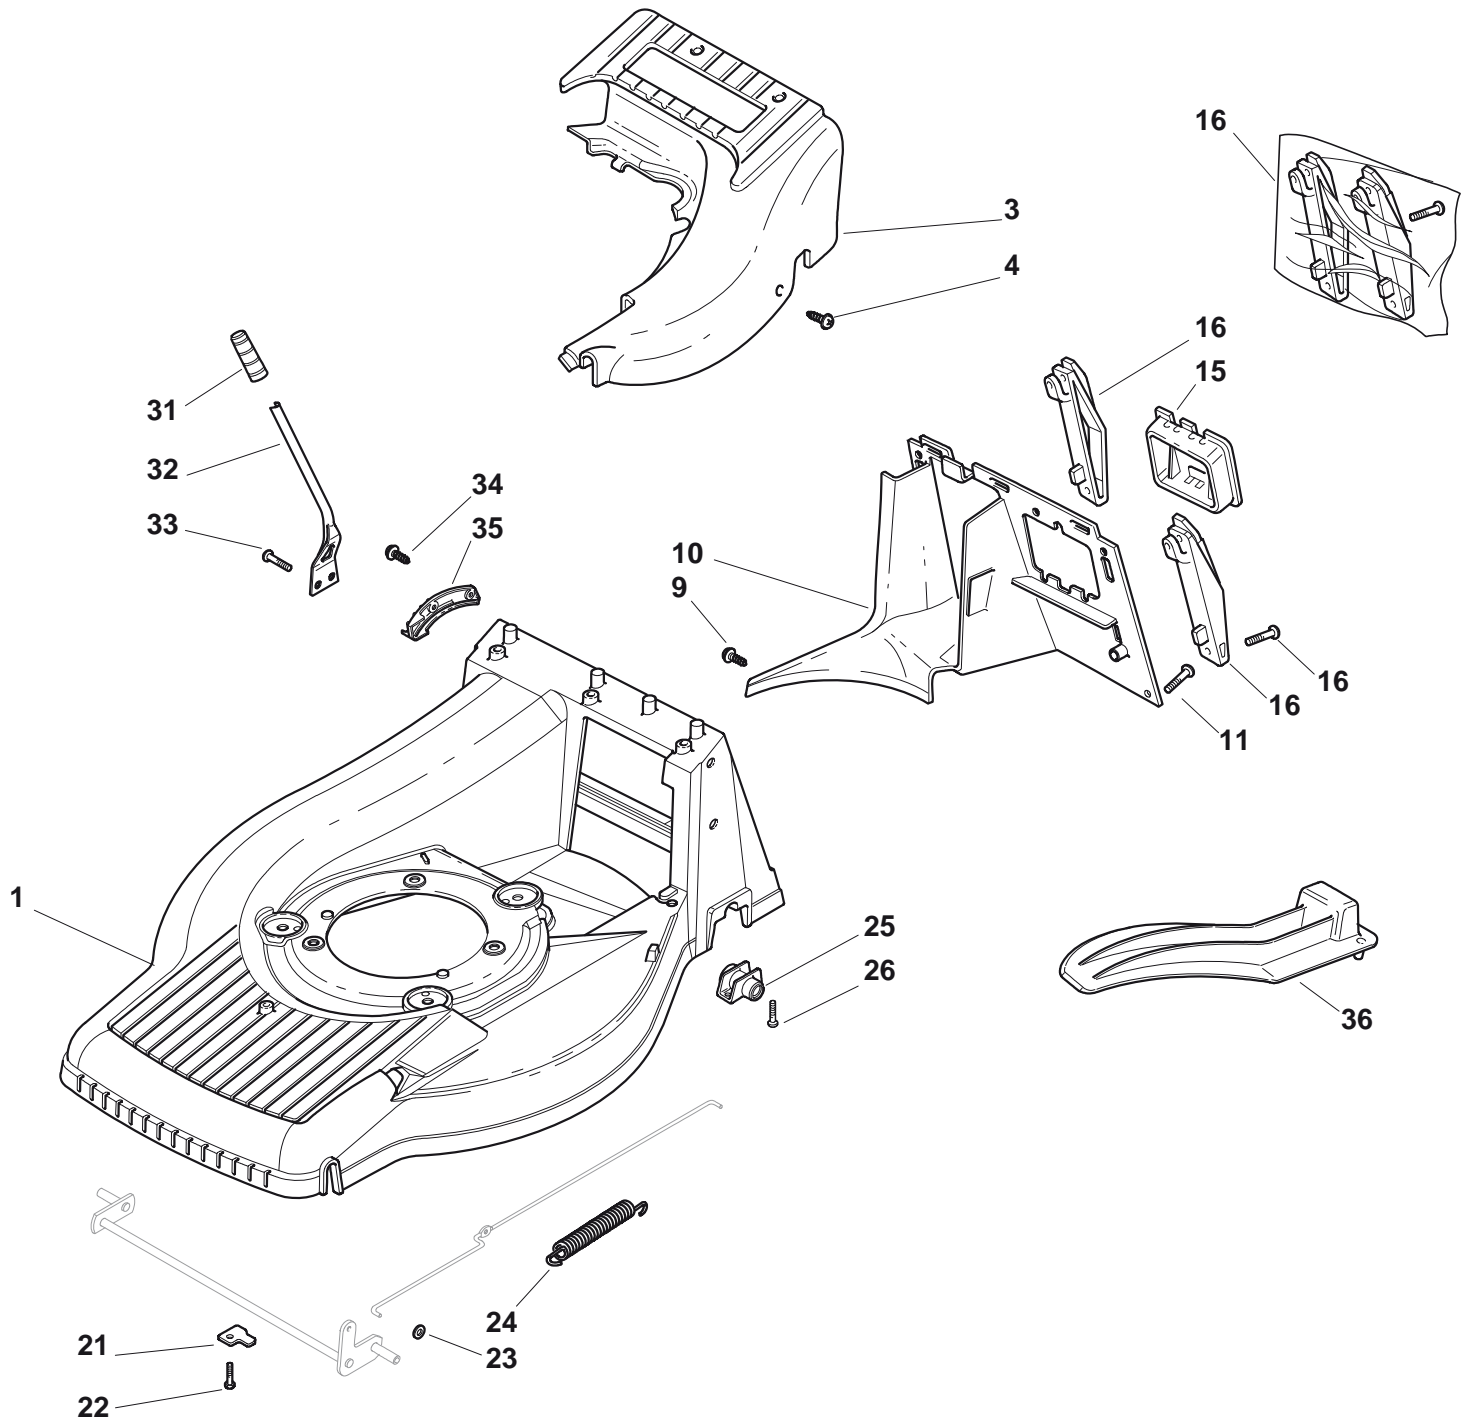

TURBO 50 SE RENTAL B

TURBO 50 SE RENTAL B

Pos. Fig.	Antal Quantity	Art No Part No	Benämning	Description	Anmärkning Notes
1	1	81002657/0	Chassi-gul	Deck Yellow	
3	1	22060152/0	Skydd-gul	Protection, Yellow	
3	1	22060153/1	Skydd-gul	Protection, Red	
4	3	12728300/0	Skruv	Screw	
9	1	12728300/0	Skruv	Screw	
10	1	22108277/0	Ledplåt-bakre	Rear Conveyor Assy	
11	3	12735664/0	Skruv	Screw	
15	1	22109531/0	Kåpa	Cover	
16	1	81008658/1	Skruvsats	Outfit, Supports	
21	2	22545160/0	Trombocyt	Plate	
22	2	12735664/0	Skruv	Screw	
23	2	12604898/0	Låsring	Crown Fastener	
24	1	22446181/0	Fjäder	Spring	
25	2	22785153/0	Stöd	Support, Gear Box	
26	4	12735664/0	Skruv	Screw	
31	1	22399808/0	Knopp	Knob	
32	1	22321515/0	Höjdinställningsspak	Lever, Height Adjustment	
33	2	12735661/0	Skruv	Screw	
34	2	12728300/0	Skruv	Screw	
35	1	22735563/0	Höjdinställn.sektor	Sector, Height Adjustment	
36	1	22140231/0	Deflektor	Deflector