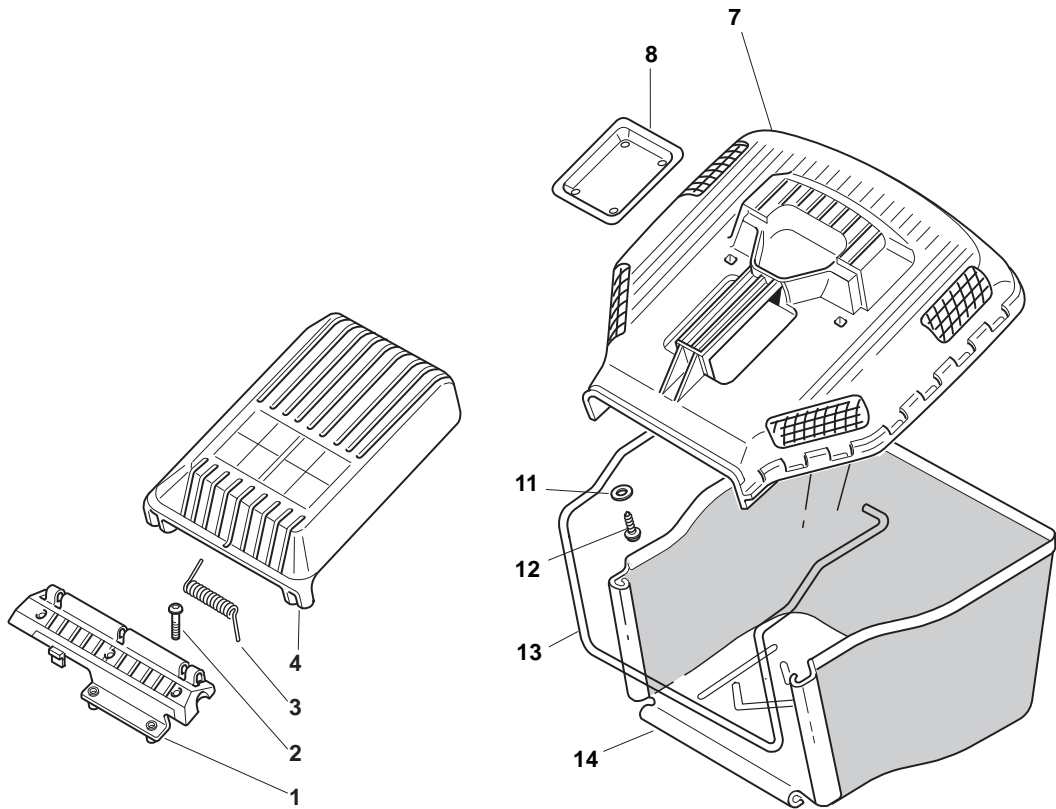

| Position | Part No. | Q.Ty | Description |
|----------|-------------|------|----------------------------|
| 1 | 81006616/1 | 1 | Handle, Upper Part |
| 2 | 381003330/0 | 1 | Lever, Engine Brake |
| 3 | 81000685/0 | 1 | Cable, Thread Engine Brake |
| 4 | 22551640/0 | 1 | Plate |
| 5 | 12727783/0 | 1 | Screw |
| 6 | 12154510/0 | 1 | Nut |

| Position | Part No. | Q.Ty | Description |
|----------|-------------|------|----------------|
| 1 | 181007127/1 | 1 | Throttle Cable |
| 2 | 12523040/0 | 1 | Washer |
| 3 | 12727787/0 | 1 | Screw |

| Position | Part No. | Q.Ty | Description |
|----------|-------------|------|--------------------|
| 1 | 81002817/0 | 1 | Axle, Front Wheels |
| 2 | 22430210/0 | 2 | Spring |
| 3 | 22160522/0 | 2 | Dust Cover |
| 4 | 19216039/0 | 4 | Bearing |
| 5 | 81007363/0 | 2 | Wheel Ø 175 |
| 6 | 12521460/0 | 2 | Washer |
| 7 | 112735662/1 | 2 | Screw |
| 8 | 22110379/0 | 2 | Hub Cap |
| 11 | 81002819/0 | 1 | Axle, Rear Wheels |
| 12 | 22430215/0 | 2 | Spring |
| 13 | 22160522/0 | 2 | Dust Cover |
| 14 | 19216039/0 | 4 | Bearing |
| 15 | 381007364/0 | 2 | Wheel Ø 190 |
| 16 | 12521460/0 | 2 | Washer |
| 17 | 12735592/0 | 2 | Screw |
| 18 | 22110380/0 | 2 | Hub Cap |

| Position | Part No. | Q.Ty | Description |
|----------|-------------|------|------------------------------------|
| 1 | 22465619/0 | 1 | Hub With Pulley, Crankshaft Ø 22.2 |
| 2 | 81004132/0 | 1 | Blade Winged |
| 3 | 22672111/0 | 2 | Clutch Washer |
| 4 | 22672105/0 | 1 | Washer |
| 5 | 12508120/0 | 1 | Cupped Spring |
| 6 | 22041940/0 | 1 | Clutch Bush |
| 7 | 12736850/0 | 1 | Screw |
| 8 | 12139100/0 | 1 | Feather, Crankshaft Ø 22.2 |
| 9 | 112735108/1 | 3 | Screw |