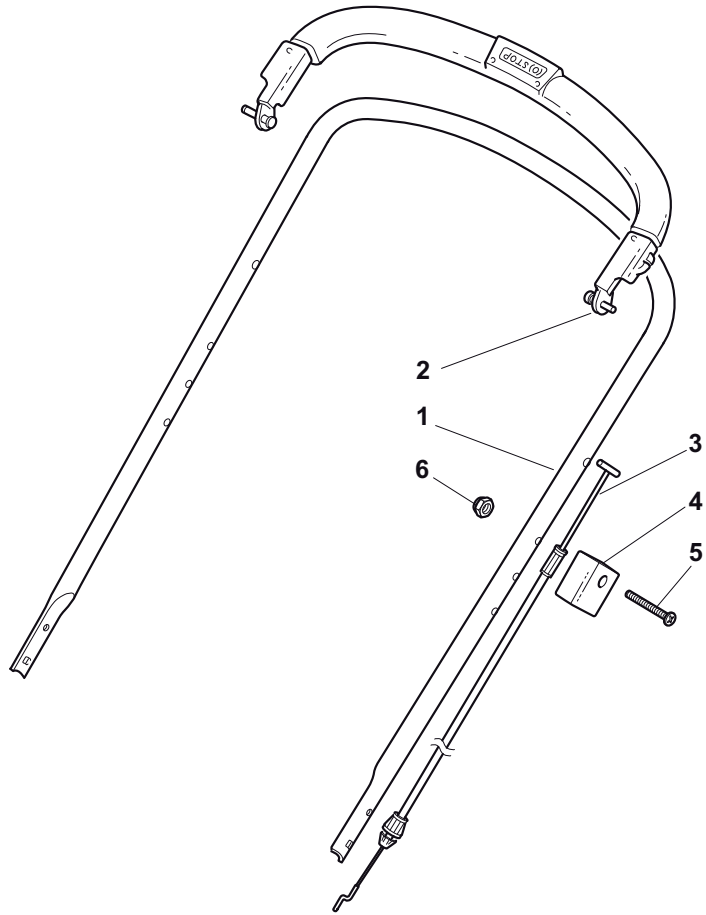

THIS INFORMATION IS NOT INTENDED FOR SALE OR RESALE, AND THIS NOTICE MUST REMAIN ON ALL COPIES.

| Position | Part No. | Q.Ty | Description |
|----------|-------------|------|--------------------------------|
| 1 | 381002656/1 | 1 | Deck Yellow |
| 3 | 22060151/0 | 1 | Protection, Yellow |
| 4 | 12728300/0 | 3 | Screw |
| 9 | 12728300/0 | 1 | Screw |
| 10 | 22108279/0 | 1 | Rear Conveyor Assy |
| 11 | 12735664/0 | 3 | Screw |
| 12 | 12818690/0 | 1 | Screw |
| 13 | 22140229/0 | 1 | Deflector |
| 14 | 22399807/0 | 1 | Knob |
| 15 | 12293200/0 | 1 | Nut |
| 16 | 22109531/0 | 1 | Cover |
| 17 | 81008658/1 | 1 | Outfit, Supports |
| 22 | 22545160/0 | 2 | Plate |
| 23 | 12735664/0 | 2 | Screw |
| 24 | 22033321/0 | 1 | Rod, Height Adjustment Control |
| 25 | 12604898/0 | 2 | Crown Fastener |
| 26 | 22446181/0 | 1 | Spring |
| 28 | 12735664/0 | 4 | Screw |
| 29 | 22785153/0 | 2 | Support, Gear Box |
| 30 | 22033383/0 | 1 | Axle, Rear Wheels |
| 31 | 22020050/0 | 2 | Snap Ring |
| 32 | 22399808/0 | 1 | Knob |
| 33 | 22321515/0 | 1 | Lever, Height Adjustment |
| 34 | 12735661/0 | 2 | Screw |
| 35 | 12728300/0 | 2 | Screw |
| 36 | 22735563/0 | 1 | Sector, Height Adjustment |

| Position | Part No. | Q.Ty | Description |
|----------|------------|------|----------------------------|
| 1 | 12820655/0 | 2 | Screw |
| 2 | 22551635/0 | 1 | Plate For Handle |
| 3 | 22778405/0 | 2 | Support |
| 4 | 12760515/0 | 2 | Screw |
| 5 | 12521350/0 | 2 | Washer |
| 6 | 12521350/0 | 4 | Washer |
| 7 | 22399810/0 | 4 | Knob |
| 8 | 12361005/0 | 4 | Nut |
| 9 | 81006612/0 | 1 | Handle, Lower Part |
| 10 | 22192001/0 | 1 | Anchor Clamp |
| 11 | 12728691/0 | 1 | Screw |
| 12 | 12820655/0 | 2 | Screw |
| 13 | 22430311/0 | 1 | Guide Spring |
| 14 | 22545137/0 | 2 | Plate For Handle Fastening |