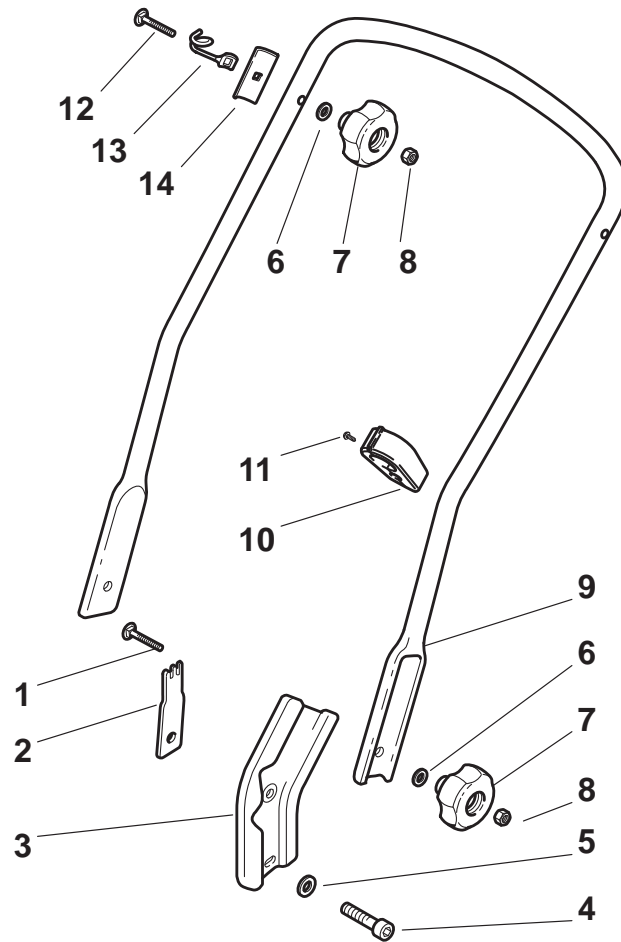

Position	Part No.	Q.Ty	Description
1	12820655/0	2	Screw
2	22551635/0	1	Plate For Handle
3	22778405/0	2	Support
4	12760515/0	2	Screw
5	12521350/0	2	Washer
6	12521350/0	4	Washer
7	22399810/0	4	Knob
8	12361005/0	4	Nut
9	81006612/0	1	Handle, Lower Part
10	22192001/0	1	Anchor Clamp
11	12728691/0	1	Screw
12	12820655/0	2	Screw
13	22430311/0	1	Guide Spring
14	22545137/0	2	Plate For Handle Fastening