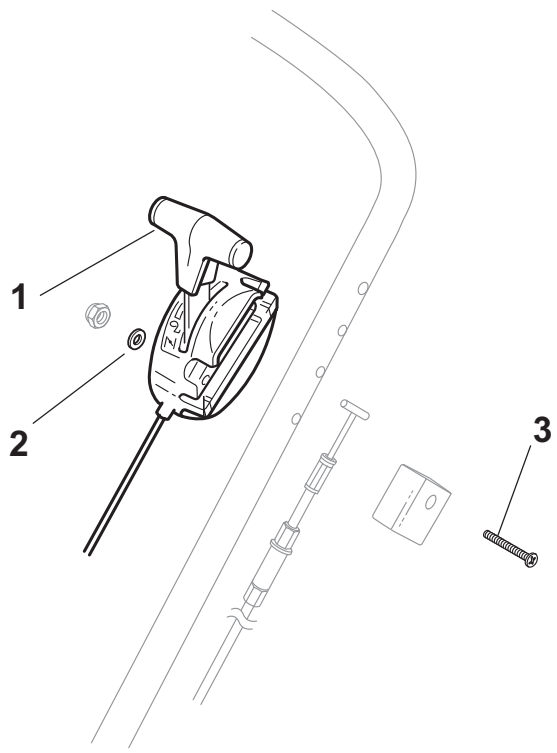

Position	Part No.	Q.Ty	Description
1	181007127/1	1	Throttle Cable
2	12523040/0	1	Washer
3	12727787/0	1	Screw