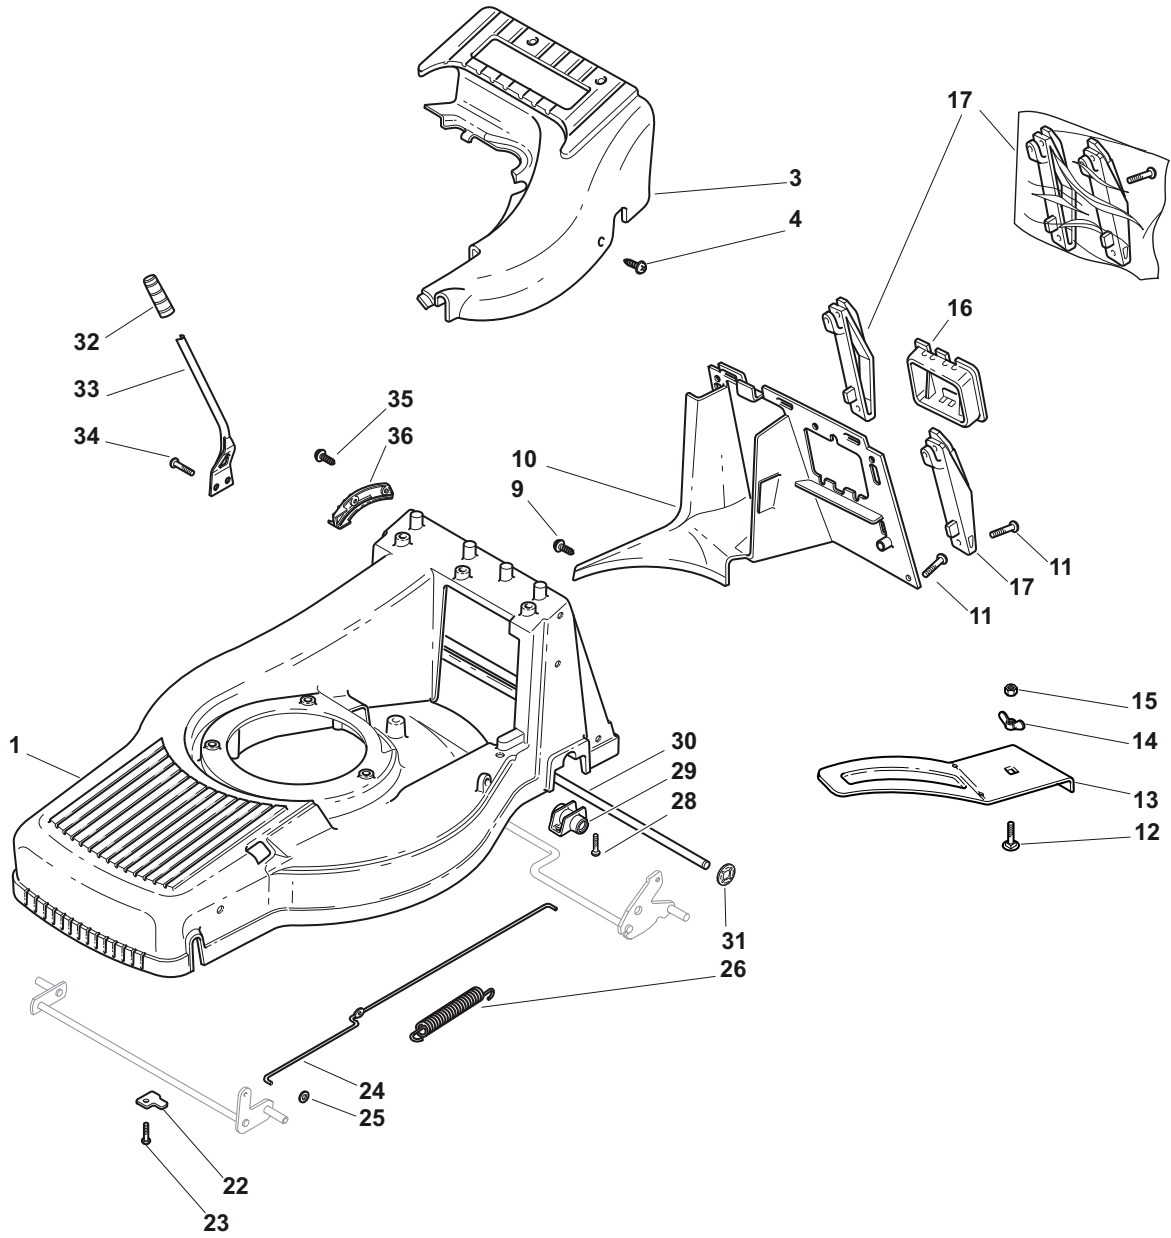

THIS INFORMATION IS NOT INTENDED FOR SALE OR RESALE, AND THIS NOTICE MUST REMAIN ON ALL COPIES.

| Position | Part No. | Q.Ty | Description |
|----------|-------------|------|--------------------------------|
| 1 | 381002656/1 | 1 | Deck Yellow |
| 3 | 22060151/0 | 1 | Protection, Yellow |
| 4 | 12728300/0 | 3 | Screw |
| 9 | 12728300/0 | 1 | Screw |
| 10 | 22108279/0 | 1 | Rear Conveyor Assy |
| 11 | 12735664/0 | 3 | Screw |
| 12 | 12818690/0 | 1 | Screw |
| 13 | 22140229/0 | 1 | Deflector |
| 14 | 22399807/0 | 1 | Knob |
| 15 | 12293200/0 | 1 | Nut |
| 16 | 22109531/0 | 1 | Cover |
| 17 | 81008658/1 | 1 | Outfit, Supports |
| 22 | 22545160/0 | 2 | Plate |
| 23 | 12735664/0 | 2 | Screw |
| 24 | 22033321/0 | 1 | Rod, Height Adjustment Control |
| 25 | 12604898/0 | 2 | Crown Fastener |
| 26 | 22446181/0 | 1 | Spring |
| 28 | 12735664/0 | 4 | Screw |
| 29 | 22785153/0 | 2 | Support, Gear Box |
| 30 | 22033383/0 | 1 | Axle, Rear Wheels |
| 31 | 22020050/0 | 2 | Snap Ring |
| 32 | 22399808/0 | 1 | Knob |
| 33 | 22321515/0 | 1 | Lever, Height Adjustment |
| 34 | 12735661/0 | 2 | Screw |
| 35 | 12728300/0 | 2 | Screw |
| 36 | 22735563/0 | 1 | Sector, Height Adjustment |

| Position | Part No. | Q.Ty | Description |
|----------|-------------|------|----------------------------|
| 1 | 81006616/1 | 1 | Handle, Upper Part |
| 2 | 381003330/0 | 1 | Lever, Engine Brake |
| 3 | 81000685/0 | 1 | Cable, Thread Engine Brake |
| 4 | 22551640/0 | 1 | Plate |
| 5 | 12727783/0 | 1 | Screw |
| 6 | 12154510/0 | 1 | Nut |