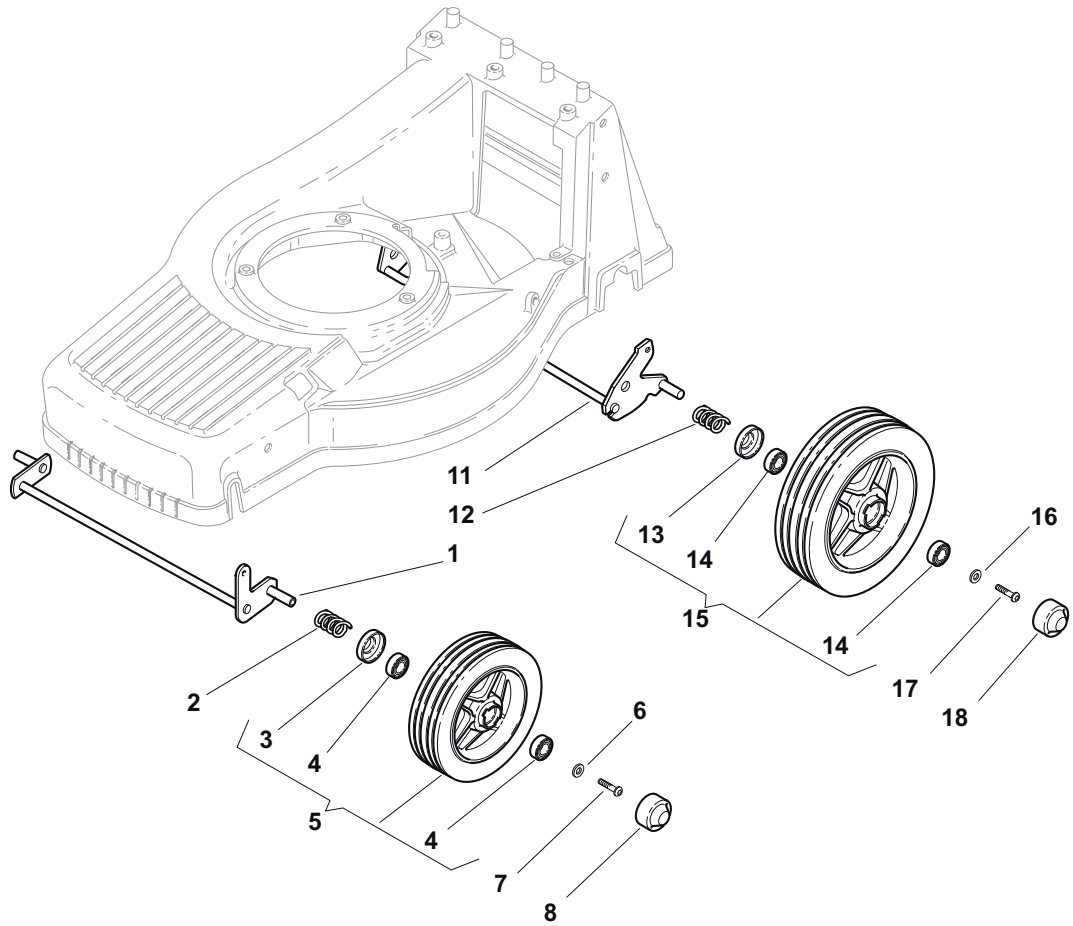

Position	Part No.	Q.Ty	Description
1	81002817/0	1	Axle, Front Wheels
2	22430210/0	2	Spring
3	22160522/0	2	Dust Cover
4	19216039/0	4	Bearing
5	81007363/0	2	Wheel Ø 175
6	12521460/0	2	Washer
7	112735662/1	2	Screw
8	22110379/0	2	Hub Cap
11	81002819/0	1	Axle, Rear Wheels
12	22430215/0	2	Spring
13	22160522/0	2	Dust Cover
14	19216039/0	4	Bearing
15	381007364/0	2	Wheel Ø 190
16	12521460/0	2	Washer
17	12735592/0	2	Screw
18	22110380/0	2	Hub Cap