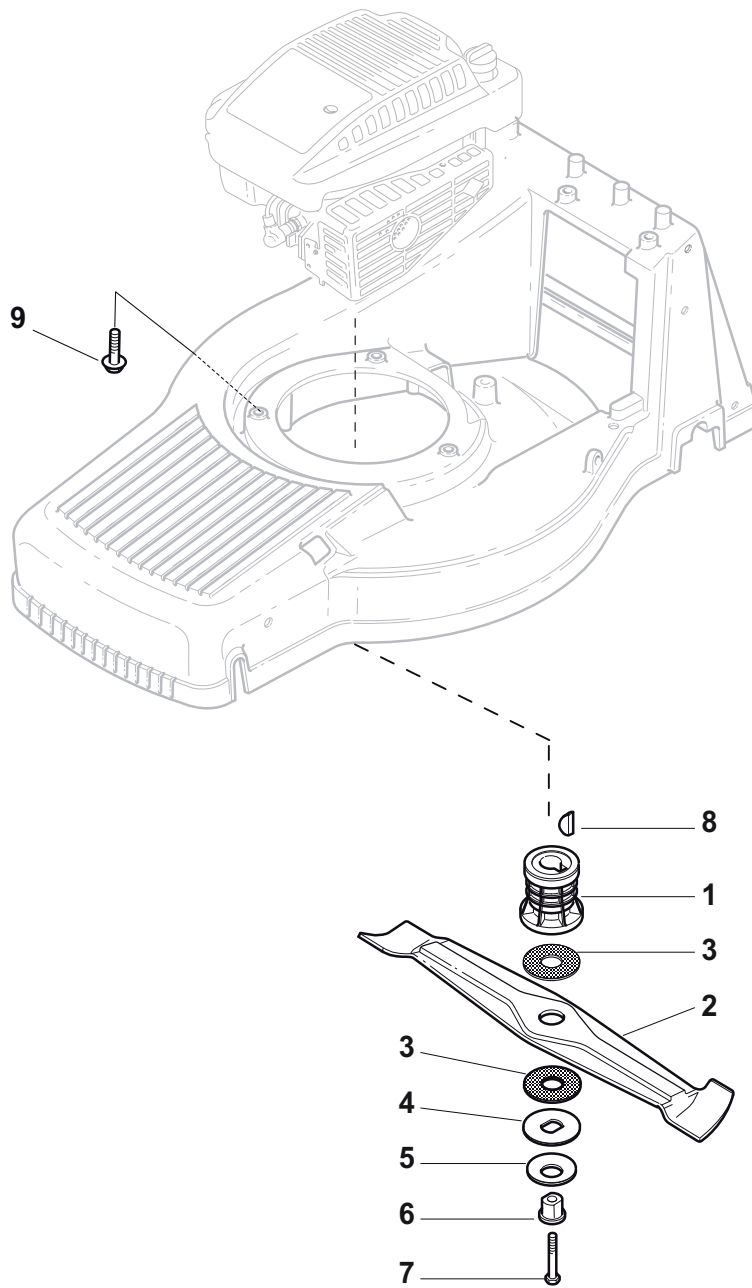

| Position | Part No. | Q.Ty | Description |
|----------|------------|------|----------------------------|
| 1 | 12820655/0 | 2 | Screw |
| 2 | 22551635/0 | 1 | Plate For Handle |
| 3 | 22778405/0 | 2 | Support |
| 4 | 12760515/0 | 2 | Screw |
| 5 | 12521350/0 | 2 | Washer |
| 6 | 12521350/0 | 4 | Washer |
| 7 | 22399810/0 | 4 | Knob |
| 8 | 12361005/0 | 4 | Nut |
| 9 | 81006612/0 | 1 | Handle, Lower Part |
| 10 | 22192001/0 | 1 | Anchor Clamp |
| 11 | 12728691/0 | 1 | Screw |
| 12 | 12820655/0 | 2 | Screw |
| 13 | 22430311/0 | 1 | Guide Spring |
| 14 | 22545137/0 | 2 | Plate For Handle Fastening |

| Position | Part No. | Q.Ty | Description |
|----------|-------------|------|----------------------------|
| 1 | 81006616/1 | 1 | Handle, Upper Part |
| 2 | 381003330/0 | 1 | Lever, Engine Brake |
| 3 | 81000685/0 | 1 | Cable, Thread Engine Brake |
| 4 | 22551640/0 | 1 | Plate |
| 5 | 12727783/0 | 1 | Screw |
| 6 | 12154510/0 | 1 | Nut |

| Position | Part No. | Q.Ty | Description |
|----------|-------------|------|----------------|
| 1 | 181007127/1 | 1 | Throttle Cable |
| 2 | 12523040/0 | 1 | Washer |
| 3 | 12727787/0 | 1 | Screw |

| Position | Part No. | Q.Ty | Description |
|----------|-------------|------|--------------------|
| 1 | 81002817/0 | 1 | Axle, Front Wheels |
| 2 | 22430210/0 | 2 | Spring |
| 3 | 22160522/0 | 2 | Dust Cover |
| 4 | 19216039/0 | 4 | Bearing |
| 5 | 81007363/0 | 2 | Wheel Ø 175 |
| 6 | 12521460/0 | 2 | Washer |
| 7 | 112735662/1 | 2 | Screw |
| 8 | 22110379/0 | 2 | Hub Cap |
| 11 | 81002819/0 | 1 | Axle, Rear Wheels |
| 12 | 22430215/0 | 2 | Spring |
| 13 | 22160522/0 | 2 | Dust Cover |
| 14 | 19216039/0 | 4 | Bearing |
| 15 | 381007364/0 | 2 | Wheel Ø 190 |
| 16 | 12521460/0 | 2 | Washer |
| 17 | 12735592/0 | 2 | Screw |
| 18 | 22110380/0 | 2 | Hub Cap |