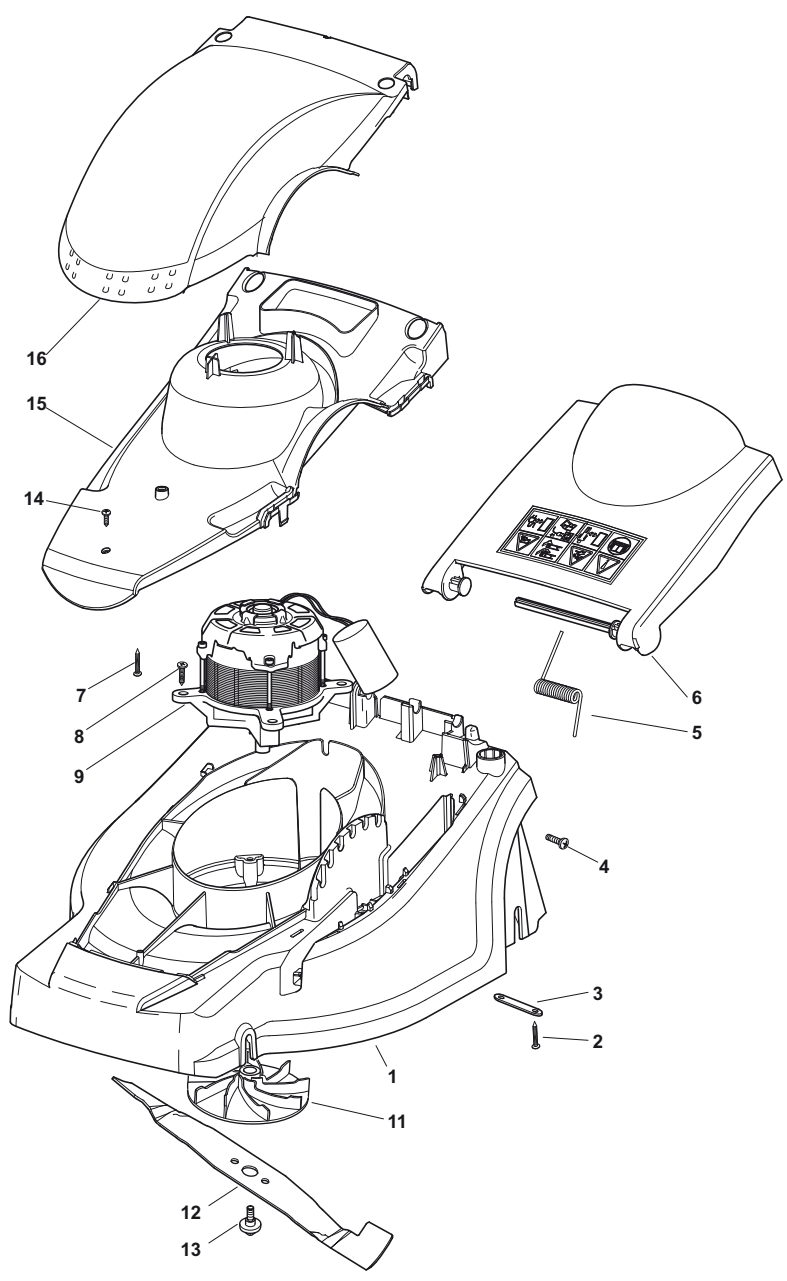

THIS INFORMATION IS NOT INTENDED FOR SALE OR RESALE, AND THIS NOTICE MUST REMAIN ON ALL COPIES.

Position	Part No.	Q.Ty	Description
1	81002837/0	1	Axle, Front Wheels
2	12523050/0	4	Washer
3	12728680/0	4	Screw
4	22170631/0	2	Spacer
12	81002839/0	1	Axle, Rear Wheels
21	22399818/0	1	Knob
22	322321535/0	1	Lever, Height Adjustment
24	12728691/0	2	Screw
25	25547049/0	1	Plate
26	22450424/0	2	Spring
27	22524338/0	4	Pin
28	22869668/0	2	Tie Rod
29	22109724/0	1	Cover, Grey

Position	Part No.	Q.Ty	Description
1	22600095/0	2	Protection, Wheel
2	22675100/0	4	Washer
3	22122200/0	8	Bearing
4	322686098/0	2	Wheel Ø 165
5	12523060/0	4	Washer
6	12155000/0	4	Nut
7	22110491/0	2	Hub Cap
8	22600131/0	2	Protection, Wheel
9	322686099/0	2	Wheel Ø 190
10	22110492/0	2	Hub Cap

Position	Part No.	Q.Ty	Description
1	322066736/0	1	Deck Yellow
2	12728691/0	2	Screw
3	22608535/0	1	Plate
4	12728450/0	2	Screw
5	22450423/0	1	Spring
6	322600157/2	1	Stone-Guard, Grey
7	12728691/0	1	Screw
8	12735410/0	4	Screw
9	118563667/0	1	Motor
11	322465602/1	1	Hub Fan
12	81004145/0	1	Blade
13	381004352/1	1	Screw
14	12728524/0	1	Screw
15	322109723/1	1	Support, Cover
16	322055493/0	1	Cover Yellow

Position	Part No.	Q.Ty	Description
1	381600503/3	1	Dead Hand Switch CE
1	381600505/4	1	Dead Hand Switch UK
1	381600504/3	1	Dead Hand Switch CH
2	322245063/0	2	Ring Nut, Internal
3	381006697/0	1	Handle, Middle Part
4	322680014/0	2	Washer
5	381003252/0	2	Lever, Handle Blocking
6	22010252/0	1	Rod, Fairlead Bearing
7	322195101/4	1	Fairlead
8	381006695/0	1	Handle, Upper Part
9	22820066/1	2	Cap
10	322245062/0	2	Ring Nut, External
11	322820079/0	2	Cap
13	12293200/0	2	Nut
14	381006693/0	1	Handle, Lower Part
15	12731600/1	2	Screw
16	12523060/0	2	Washer
17	322322883/1	1	Lever, Engine Brake
18	12728701/0	4	Screw
19	22450115/0	1	Spring
20	322230350/1	1	Fulcrum Pin
21	322785144/1	1	Support