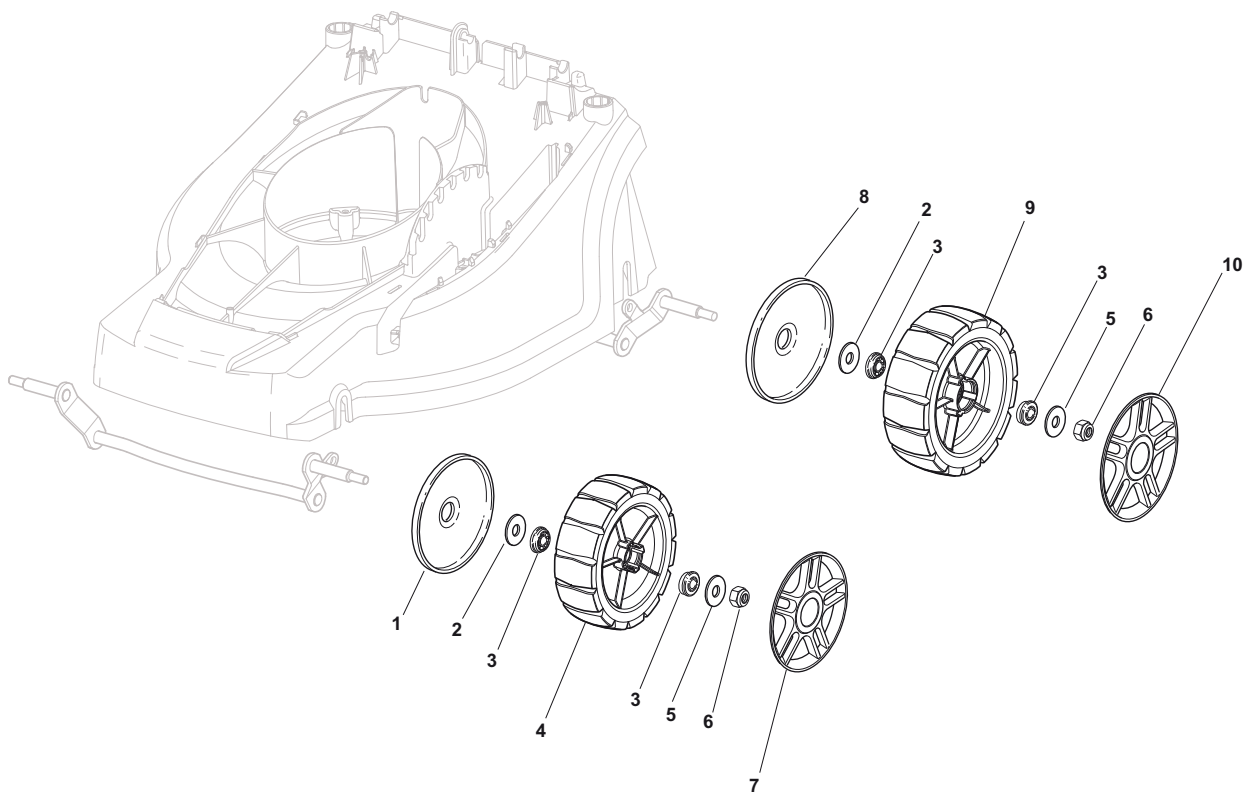

THIS INFORMATION IS NOT INTENDED FOR SALE OR RESALE, AND THIS NOTICE MUST REMAIN ON ALL COPIES.

Position	Part No.	Q.Ty	Description
1	81002837/0	1	Axle, Front Wheels
2	12523050/0	4	Washer
3	12728680/0	4	Screw
4	22170631/0	2	Spacer
12	81002839/0	1	Axle, Rear Wheels
21	22399818/0	1	Knob
22	322321535/0	1	Lever, Height Adjustment
24	12728691/0	2	Screw
25	25547049/0	1	Plate
26	22450424/0	2	Spring
27	22524338/0	4	Pin
28	22869668/0	2	Tie Rod
29	22109724/0	1	Cover, Grey

Position	Part No.	Q.Ty	Description
1	22600095/0	2	Protection, Wheel
2	22675100/0	4	Washer
3	22122200/0	8	Bearing
4	322686098/0	2	Wheel Ø 165
5	12523060/0	4	Washer
6	12155000/0	4	Nut
7	22110491/0	2	Hub Cap
8	22600131/0	2	Protection, Wheel
9	322686099/0	2	Wheel Ø 190
10	22110492/0	2	Hub Cap

Position	Part No.	Q.Ty	Description
1	322066736/0	1	Deck Yellow
2	12728691/0	2	Screw
3	22608535/0	1	Plate
4	12728450/0	2	Screw
5	22450423/0	1	Spring
6	322600157/2	1	Stone-Guard, Grey
7	12728691/0	1	Screw
8	12735410/0	4	Screw
9	118563667/0	1	Motor
11	322465602/1	1	Hub Fan
12	81004145/0	1	Blade
13	381004352/1	1	Screw
14	12728524/0	1	Screw
15	322109723/1	1	Support, Cover
16	322055493/0	1	Cover Yellow

Position	Part No.	Q.Ty	Description
1	381600503/3	1	Dead Hand Switch CE
1	381600505/4	1	Dead Hand Switch UK
1	381600504/3	1	Dead Hand Switch CH
2	322245063/0	2	Ring Nut, Internal
3	381006697/0	1	Handle, Middle Part
4	322680014/0	2	Washer
5	381003252/0	2	Lever, Handle Blocking
6	22010252/0	1	Rod, Fairlead Bearing
7	322195101/4	1	Fairlead
8	381006695/0	1	Handle, Upper Part
9	22820066/1	2	Cap
10	322245062/0	2	Ring Nut, External
11	322820079/0	2	Cap
13	12293200/0	2	Nut
14	381006693/0	1	Handle, Lower Part
15	12731600/1	2	Screw
16	12523060/0	2	Washer
17	322322883/1	1	Lever, Engine Brake
18	12728701/0	4	Screw
19	22450115/0	1	Spring
20	322230350/1	1	Fulcrum Pin
21	322785144/1	1	Support