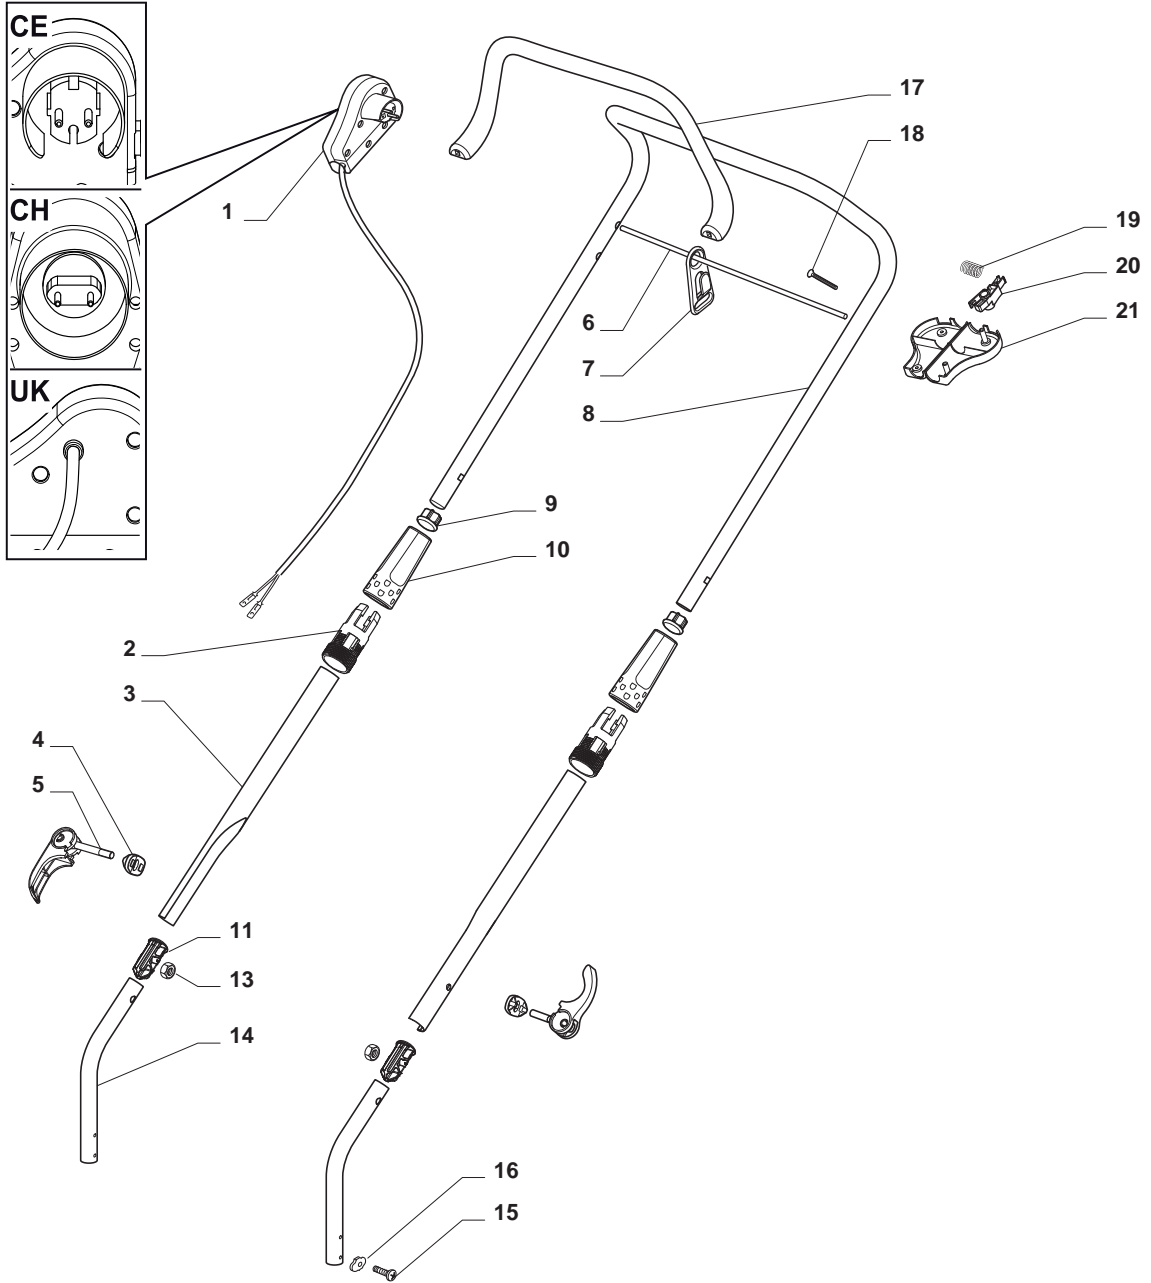

THIS INFORMATION IS NOT INTENDED FOR SALE OR RESALE, AND THIS NOTICE MUST REMAIN ON ALL COPIES.

Position	Part No.	Q.Ty	Description
1	81002837/0	1	Axle, Front Wheels
2	12523050/0	4	Washer
3	12728680/0	4	Screw
4	22170631/0	2	Spacer
12	81002839/0	1	Axle, Rear Wheels
21	22399818/0	1	Knob
22	322321535/0	1	Lever, Height Adjustment
24	12728691/0	2	Screw
25	25547049/0	1	Plate
26	22450424/0	2	Spring
27	22524338/0	4	Pin
28	22869668/0	2	Tie Rod
29	22109724/0	1	Cover, Grey

Position	Part No.	Q.Ty	Description
1	22600095/0	2	Protection, Wheel
2	22675100/0	4	Washer
3	22122200/0	8	Bearing
4	322686098/0	2	Wheel Ø 165
5	12523060/0	4	Washer
6	12155000/0	4	Nut
7	22110491/0	2	Hub Cap
8	22600131/0	2	Protection, Wheel
9	322686099/0	2	Wheel Ø 190
10	22110492/0	2	Hub Cap

Position	Part No.	Q.Ty	Description
1	322066736/0	1	Deck Yellow
2	12728691/0	2	Screw
3	22608535/0	1	Plate
4	12728450/0	2	Screw
5	22450423/0	1	Spring
6	322600157/2	1	Stone-Guard, Grey
7	12728691/0	1	Screw
8	12735410/0	4	Screw
9	118563667/0	1	Motor
11	322465602/1	1	Hub Fan
12	81004145/0	1	Blade
13	381004352/1	1	Screw
14	12728524/0	1	Screw
15	322109723/1	1	Support, Cover
16	322055493/0	1	Cover Yellow

Position	Part No.	Q.Ty	Description
1	381600503/3	1	Dead Hand Switch CE
1	381600505/4	1	Dead Hand Switch UK
1	381600504/3	1	Dead Hand Switch CH
2	322245063/0	2	Ring Nut, Internal
3	381006697/0	1	Handle, Middle Part
4	322680014/0	2	Washer
5	381003252/0	2	Lever, Handle Blocking
6	22010252/0	1	Rod, Fairlead Bearing
7	322195101/4	1	Fairlead
8	381006695/0	1	Handle, Upper Part
9	22820066/1	2	Cap
10	322245062/0	2	Ring Nut, External
11	322820079/0	2	Cap
13	12293200/0	2	Nut
14	381006693/0	1	Handle, Lower Part
15	12731600/1	2	Screw
16	12523060/0	2	Washer
17	322322883/1	1	Lever, Engine Brake
18	12728701/0	4	Screw
19	22450115/0	1	Spring
20	322230350/1	1	Fulcrum Pin
21	322785144/1	1	Support