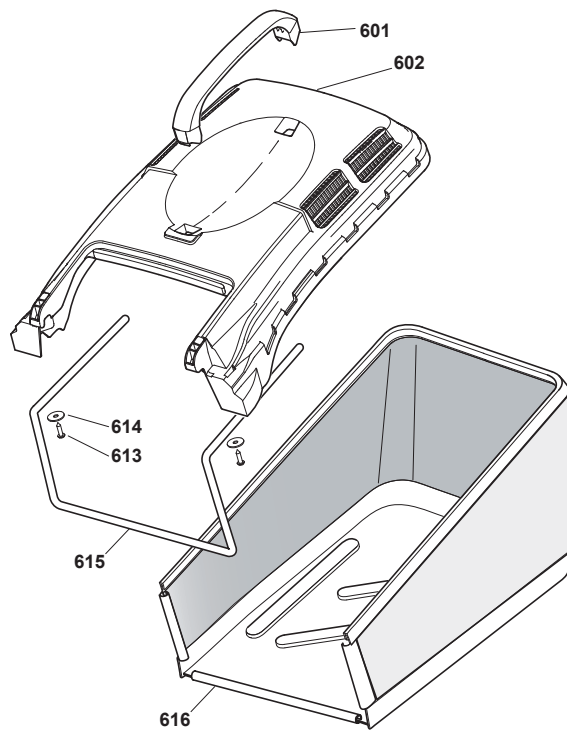

THIS INFORMATION IS NOT INTENDED FOR SALE OR RESALE, AND THIS NOTICE MUST REMAIN ON ALL COPIES.

Position	Part No.	Q.Ty	Description
1	81002837/0	1	Axle, Front Wheels
2	12523050/0	4	Washer
3	12728680/0	4	Screw
4	22170631/0	2	Spacer
12	81002839/0	1	Axle, Rear Wheels
21	22399818/0	1	Knob
22	322321535/0	1	Lever, Height Adjustment
24	12728691/0	2	Screw
25	25547049/0	1	Plate
26	22450424/0	2	Spring
27	22524338/0	4	Pin
28	22869668/0	2	Tie Rod
29	22109724/0	1	Cover, Grey

Position	Part No.	Q.Ty	Description
1	22600095/0	2	Protection, Wheel
2	22675100/0	4	Washer
3	22122200/0	8	Bearing
4	322686098/0	2	Wheel Ø 165
5	12523060/0	4	Washer
6	12155000/0	4	Nut
7	22110491/0	2	Hub Cap
8	22600131/0	2	Protection, Wheel
9	322686099/0	2	Wheel Ø 190
10	22110492/0	2	Hub Cap

Position	Part No.	Q.Ty	Description
1	381600503/3	1	Dead Hand Switch CE
1	381600505/4	1	Dead Hand Switch UK
1	381600504/3	1	Dead Hand Switch CH
2	322245063/0	2	Ring Nut, Internal
3	381006697/0	1	Handle, Middle Part
4	322680014/0	2	Washer
5	381003252/0	2	Lever, Handle Blocking
6	22010252/0	1	Rod, Fairlead Bearing
7	322195101/4	1	Fairlead
8	381006695/0	1	Handle, Upper Part
9	22820066/1	2	Cap
10	322245062/0	2	Ring Nut, External
11	322820079/0	2	Cap
13	12293200/0	2	Nut
14	381006693/0	1	Handle, Lower Part
15	12731600/1	2	Screw
16	12523060/0	2	Washer
17	322322883/1	1	Lever, Engine Brake
18	12728701/0	4	Screw
19	22450115/0	1	Spring
20	322230350/1	1	Fulcrum Pin
21	322785144/1	1	Support