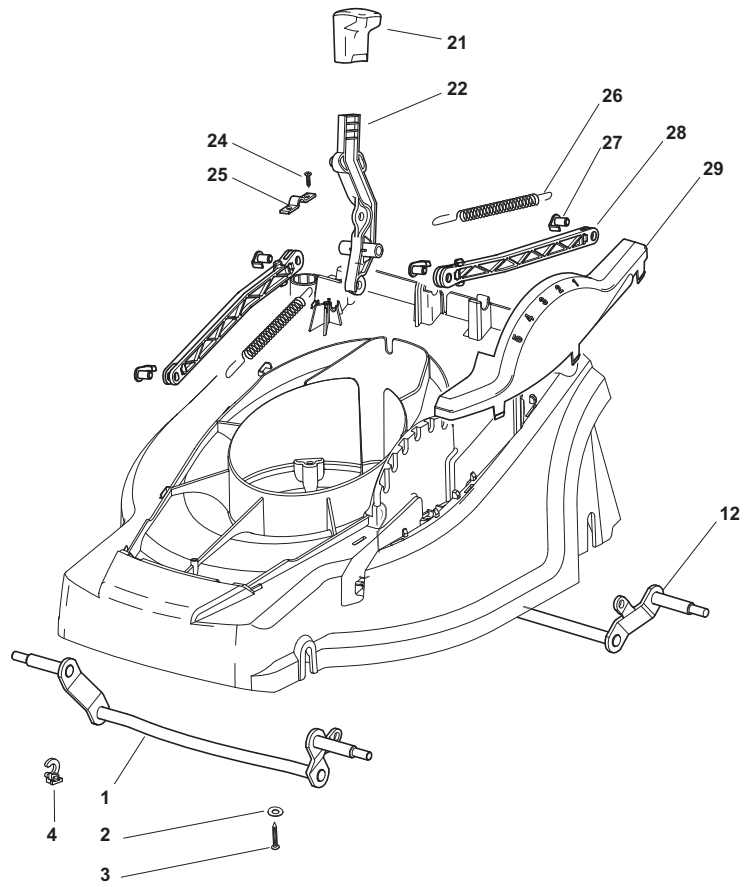

THIS INFORMATION IS NOT INTENDED FOR SALE OR RESALE, AND THIS NOTICE MUST REMAIN ON ALL COPIES.

Position	Part No.	Q.Ty	Description
1	81002837/0	1	Axle, Front Wheels
2	12523050/0	4	Washer
3	12728680/0	4	Screw
4	22170631/0	2	Spacer
12	81002839/0	1	Axle, Rear Wheels
21	22399818/0	1	Knob
22	322321535/0	1	Lever, Height Adjustment
24	12728691/0	2	Screw
25	25547049/0	1	Plate
26	22450424/0	2	Spring
27	22524338/0	4	Pin
28	22869668/0	2	Tie Rod
29	22109724/0	1	Cover, Grey

Position	Part No.	Q.Ty	Description
1	22600095/0	2	Protection, Wheel
2	22675100/0	4	Washer
3	22122200/0	8	Bearing
4	322686098/0	2	Wheel Ø 165
5	12523060/0	4	Washer
6	12155000/0	4	Nut
7	22110491/0	2	Hub Cap
8	22600131/0	2	Protection, Wheel
9	322686099/0	2	Wheel Ø 190
10	22110492/0	2	Hub Cap

Position	Part No.	Q.Ty	Description
1	381600503/3	1	Dead Hand Switch CE
1	381600505/4	1	Dead Hand Switch UK
1	381600504/3	1	Dead Hand Switch CH
2	322245063/0	2	Ring Nut, Internal
3	381006697/0	1	Handle, Middle Part
4	322680014/0	2	Washer
5	381003252/0	2	Lever, Handle Blocking
6	22010252/0	1	Rod, Fairlead Bearing
7	322195101/4	1	Fairlead
8	381006695/0	1	Handle, Upper Part
9	22820066/1	2	Cap
10	322245062/0	2	Ring Nut, External
11	322820079/0	2	Cap
13	12293200/0	2	Nut
14	381006693/0	1	Handle, Lower Part
15	12731600/1	2	Screw
16	12523060/0	2	Washer
17	322322883/1	1	Lever, Engine Brake
18	12728701/0	4	Screw
19	22450115/0	1	Spring
20	322230350/1	1	Fulcrum Pin
21	322785144/1	1	Support