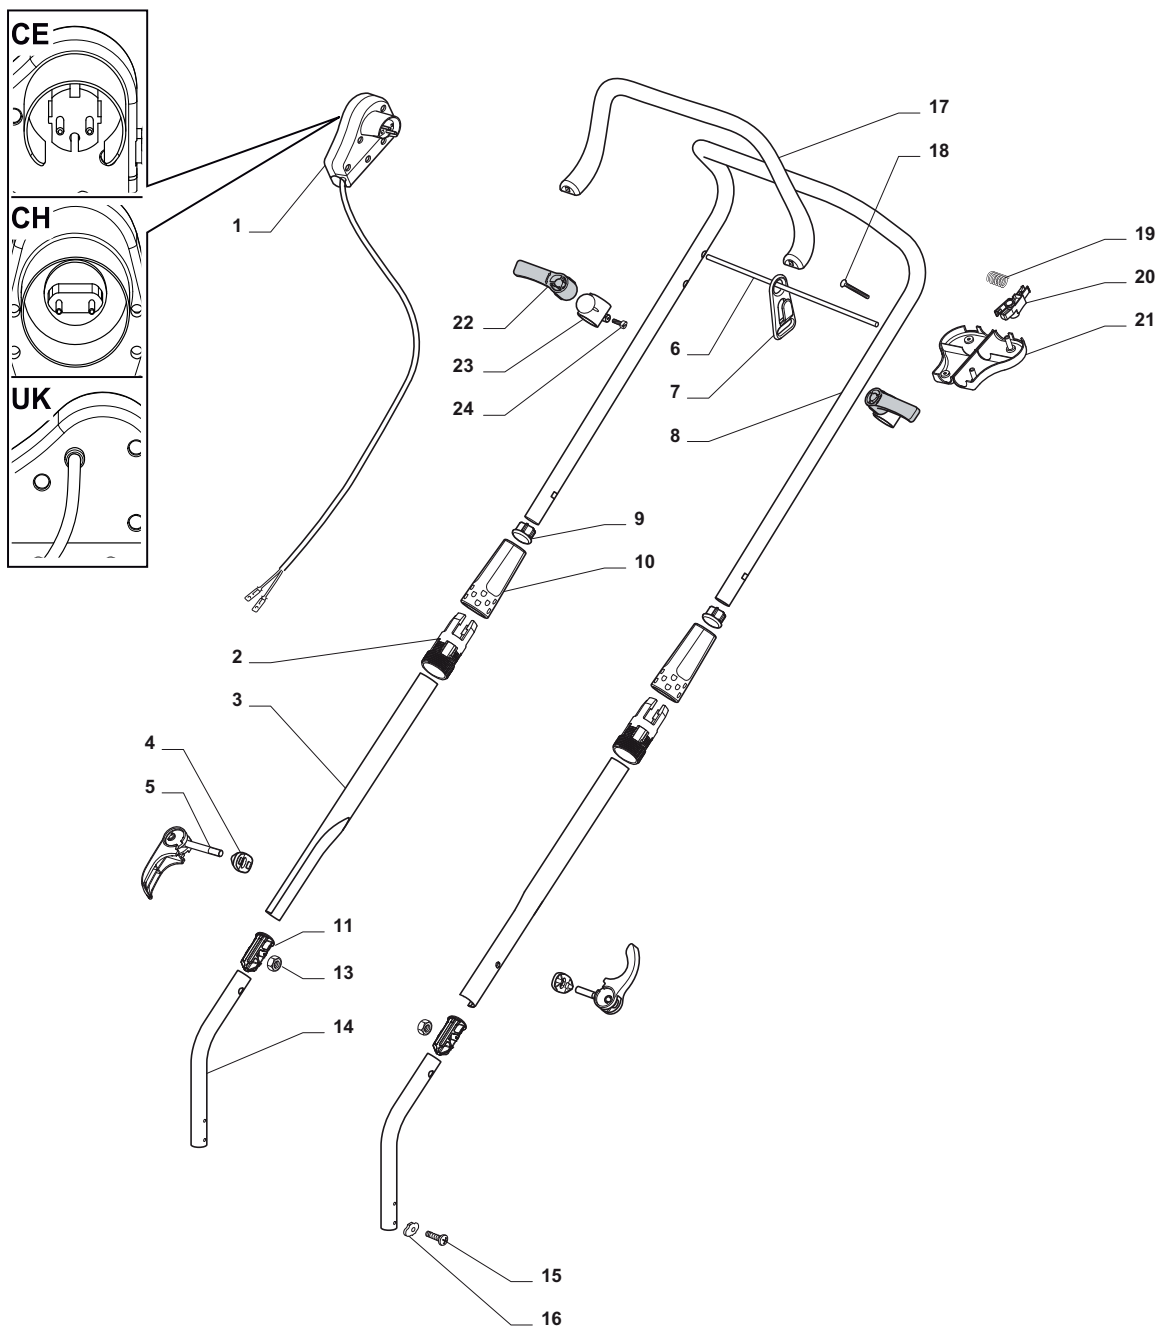

THIS INFORMATION IS NOT INTENDED FOR SALE OR RESALE, AND THIS NOTICE MUST REMAIN ON ALL COPIES.

Position	Part No.	Q.Ty	Description
1	322055129/0	1	Cover Yellow
2	12728124/0	1	Screw
3	322785254/0	1	Grey Support, Cover
5	12728701/0	2	Screw
6	12735410/0	4	Screw
7	118563661/0	1	Motor Leo 230-240V (1500W)
8	22167700/0	4	Spacer
9	322066722/0	1	Deck Yellow
10	81004142/0	1	Blade
11	381004352/1	1	Screw
12	381002855/0	1	Axle, Front Wheels
13	12523050/0	4	Washer
14	112728705/0	4	Screw
15	12728701/0	2	Screw
16	25547049/0	1	Plate
17	322869669/0	2	Tie Rod
18	322686094/0	2	Wheel Ø 130
20	322600174/1	1	Stone-Guard, Grey
21	22450250/0	1	Spring
22	22512601/0	1	Pin
23	322545175/0	1	Plate
24	12728701/0	2	Screw
25	322465602/1	1	Hub
26	322686095/0	2	Wheel Ø 160
28	22524337/0	4	Pin
30	381002857/0	1	Axle, Rear Wheels
31	322399827/0	1	Knob
32	322321528/0	1	Lever, Height Adjustment
33	112520033/0	1	Washer
34	22524338/0	4	Pin
35	122450425/0	2	Spring
41	322110561/0	2	Hub Cap Grey
42	322110562/0	2	Hub Cap Grey

Position	Part No.	Q.Ty	Description
1	381600503/3	1	Dead Hand Switch CE
1	381600505/4	1	Dead Hand Switch UK
1	381600504/3	1	Dead Hand Switch CH
2	322245063/0	2	Ring Nut, Internal
3	381006679/0	1	Handle, Middle Part
4	322680014/0	2	Washer
5	381003252/0	2	Lever, Handle Blocking
6	22010250/0	1	Rod, Fairlead Bearing
7	322195101/4	1	Fairlead
8	81006941/4	1	Handle, Upper Part
9	22820066/1	2	Cap
10	322245062/0	2	Ring Nut, External
11	322820081/0	2	Cap
13	12293200/0	2	Nut
14	381006675/1	1	Handle, Lower Part
15	12731600/1	2	Screw
16	22545135/0	2	Plate
17	322322883/1	1	Lever, Engine Brake
18	12728701/0	4	Screw
19	22450115/0	1	Spring
20	322230350/1	1	Fulcrum Pin
21	322785144/1	1	Support
22	322321530/0	2	Coiler Cable, Lever
23	322321531/0	2	Coiler Cable, Base
24	12728691/0	2	Screw

Position	Part No.	Q.Ty	Description
1	322393622/0	1	Handle
2	322486208/0	1	Grassbox Upper Part, Grey
3	181002273/0	1	Box, Fabric
4	122608540/0	1	Stiffening Lower
5	112523030/0	2	Washer
6	112728705/0	2	Screw