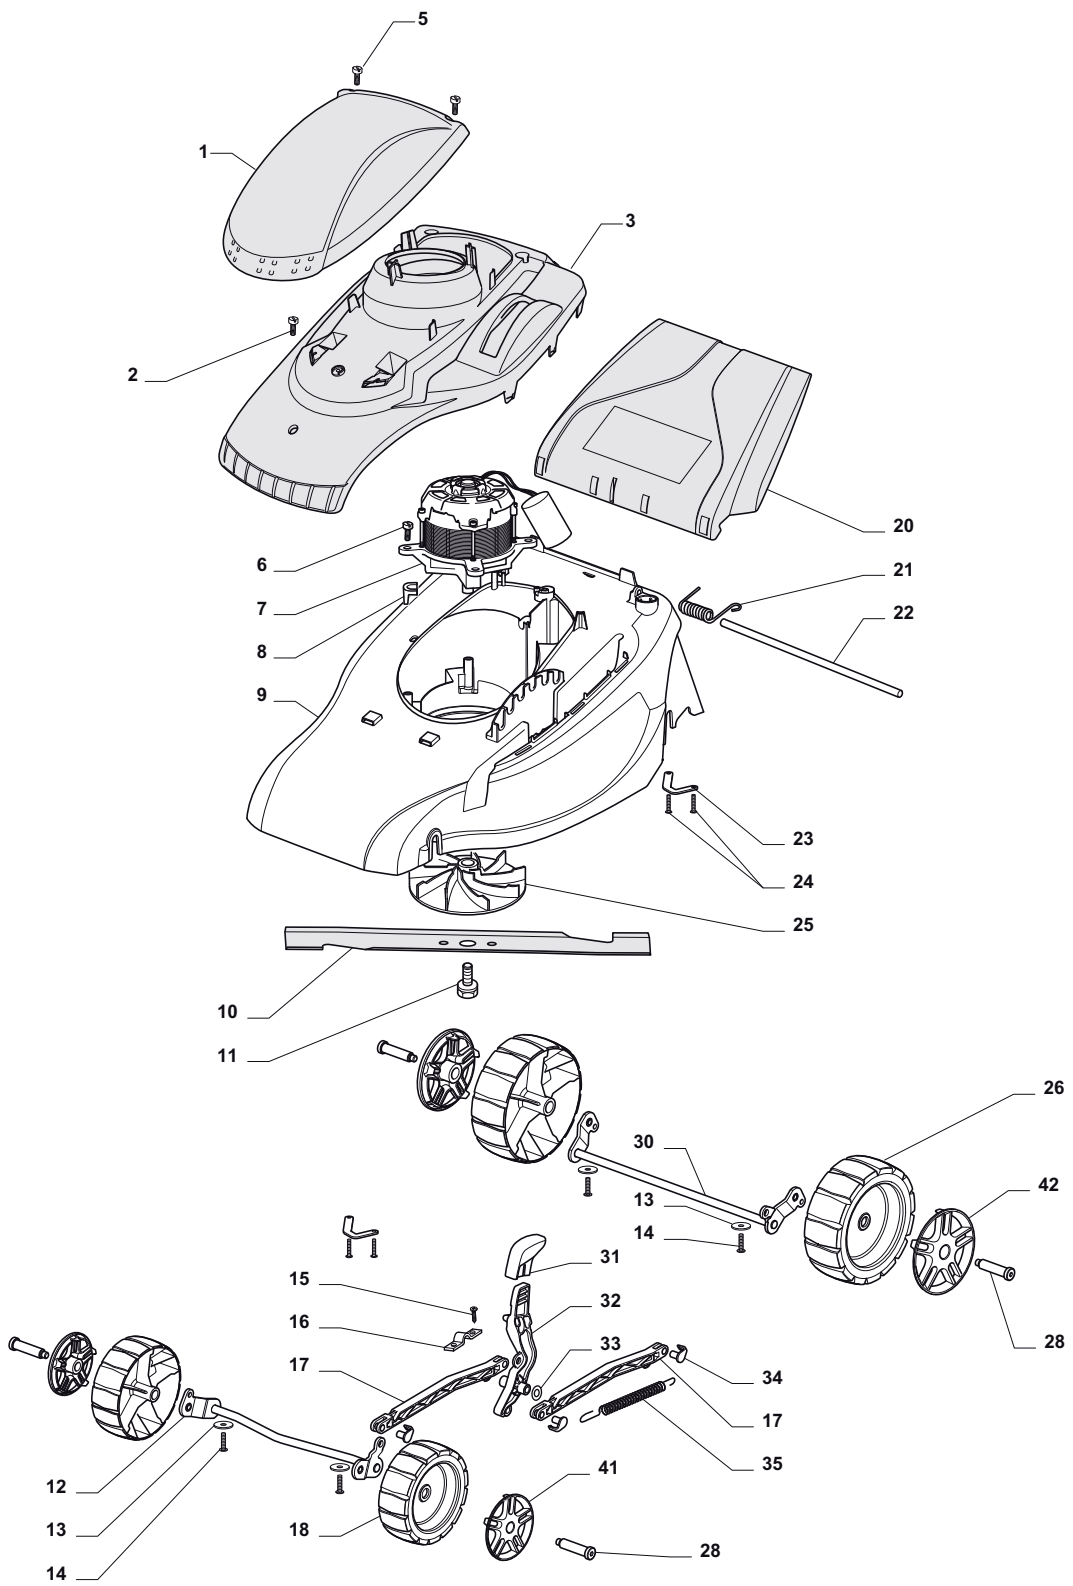

THIS INFORMATION IS NOT INTENDED FOR SALE OR RESALE, AND THIS NOTICE MUST REMAIN ON ALL COPIES.

Position	Part No.	Q.Ty	Description
1	322055129/0	1	Cover Yellow
2	12728124/0	1	Screw
3	322785254/0	1	Grey Support, Cover
5	12728701/0	2	Screw
6	12735410/0	4	Screw
7	118563661/0	1	Motor Leo 230-240V (1500W)
8	22167700/0	4	Spacer
9	322066722/0	1	Deck Yellow
10	81004142/0	1	Blade
11	381004352/1	1	Screw
12	381002855/0	1	Axle, Front Wheels
13	12523050/0	4	Washer
14	112728705/0	4	Screw
15	12728701/0	2	Screw
16	25547049/0	1	Plate
17	322869669/0	2	Tie Rod
18	322686094/0	2	Wheel Ø 130
20	322600174/1	1	Stone-Guard, Grey
21	22450250/0	1	Spring
22	22512601/0	1	Pin
23	322545175/0	1	Plate
24	12728701/0	2	Screw
25	322465602/1	1	Hub
26	322686095/0	2	Wheel Ø 160
28	22524337/0	4	Pin
30	381002857/0	1	Axle, Rear Wheels
31	322399827/0	1	Knob
32	322321528/0	1	Lever, Height Adjustment
33	112520033/0	1	Washer
34	22524338/0	4	Pin
35	122450425/0	2	Spring
41	322110561/0	2	Hub Cap Grey
42	322110562/0	2	Hub Cap Grey

Position	Part No.	Q.Ty	Description
1	381600503/3	1	Dead Hand Switch CE
1	381600505/4	1	Dead Hand Switch UK
1	381600504/3	1	Dead Hand Switch CH
2	322245063/0	2	Ring Nut, Internal
3	381006679/0	1	Handle, Middle Part
4	322680014/0	2	Washer
5	381003252/0	2	Lever, Handle Blocking
6	22010250/0	1	Rod, Fairlead Bearing
7	322195101/4	1	Fairlead
8	81006941/4	1	Handle, Upper Part
9	22820066/1	2	Cap
10	322245062/0	2	Ring Nut, External
11	322820081/0	2	Cap
13	12293200/0	2	Nut
14	381006675/1	1	Handle, Lower Part
15	12731600/1	2	Screw
16	22545135/0	2	Plate
17	322322883/1	1	Lever, Engine Brake
18	12728701/0	4	Screw
19	22450115/0	1	Spring
20	322230350/1	1	Fulcrum Pin
21	322785144/1	1	Support
22	322321530/0	2	Coiler Cable, Lever
23	322321531/0	2	Coiler Cable, Base
24	12728691/0	2	Screw