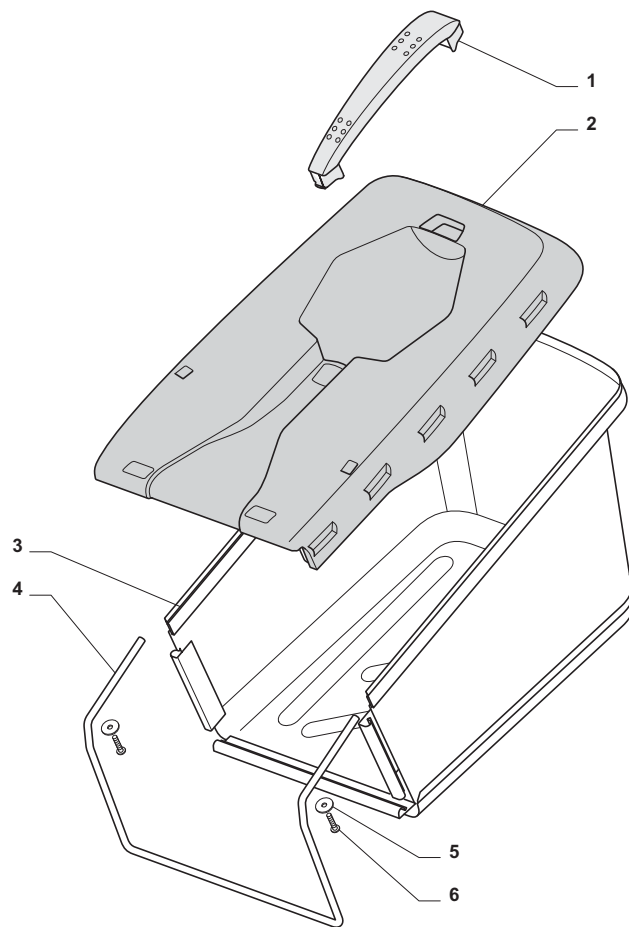

THIS INFORMATION IS NOT INTENDED FOR SALE OR RESALE, AND THIS NOTICE MUST REMAIN ON ALL COPIES.

Position	Part No.	Q.Ty	Description
1	322055129/0	1	Cover Yellow
2	12728124/0	1	Screw
3	322785254/0	1	Grey Support, Cover
5	12728701/0	2	Screw
6	12735410/0	4	Screw
7	118563661/0	1	Motor Leo 230-240V (1500W)
8	22167700/0	4	Spacer
9	322066722/0	1	Deck Yellow
10	81004142/0	1	Blade
11	381004352/1	1	Screw
12	381002855/0	1	Axle, Front Wheels
13	12523050/0	4	Washer
14	112728705/0	4	Screw
15	12728701/0	2	Screw
16	25547049/0	1	Plate
17	322869669/0	2	Tie Rod
18	322686094/0	2	Wheel Ø 130
20	322600174/1	1	Stone-Guard, Grey
21	22450250/0	1	Spring
22	22512601/0	1	Pin
23	322545175/0	1	Plate
24	12728701/0	2	Screw
25	322465602/1	1	Hub
26	322686095/0	2	Wheel Ø 160
28	22524337/0	4	Pin
30	381002857/0	1	Axle, Rear Wheels
31	322399827/0	1	Knob
32	322321528/0	1	Lever, Height Adjustment
33	112520033/0	1	Washer
34	22524338/0	4	Pin
35	122450425/0	2	Spring
41	322110561/0	2	Hub Cap Grey
42	322110562/0	2	Hub Cap Grey

Position	Part No.	Q.Ty	Description
1	381600503/3	1	Dead Hand Switch CE
1	381600505/4	1	Dead Hand Switch UK
1	381600504/3	1	Dead Hand Switch CH
2	322245063/0	2	Ring Nut, Internal
3	381006679/0	1	Handle, Middle Part
4	322680014/0	2	Washer
5	381003252/0	2	Lever, Handle Blocking
6	22010250/0	1	Rod, Fairlead Bearing
7	322195101/4	1	Fairlead
8	81006941/4	1	Handle, Upper Part
9	22820066/1	2	Cap
10	322245062/0	2	Ring Nut, External
11	322820081/0	2	Cap
13	12293200/0	2	Nut
14	381006675/1	1	Handle, Lower Part
15	12731600/1	2	Screw
16	22545135/0	2	Plate
17	322322883/1	1	Lever, Engine Brake
18	12728701/0	4	Screw
19	22450115/0	1	Spring
20	322230350/1	1	Fulcrum Pin
21	322785144/1	1	Support
22	322321530/0	2	Coiler Cable, Lever
23	322321531/0	2	Coiler Cable, Base
24	12728691/0	2	Screw