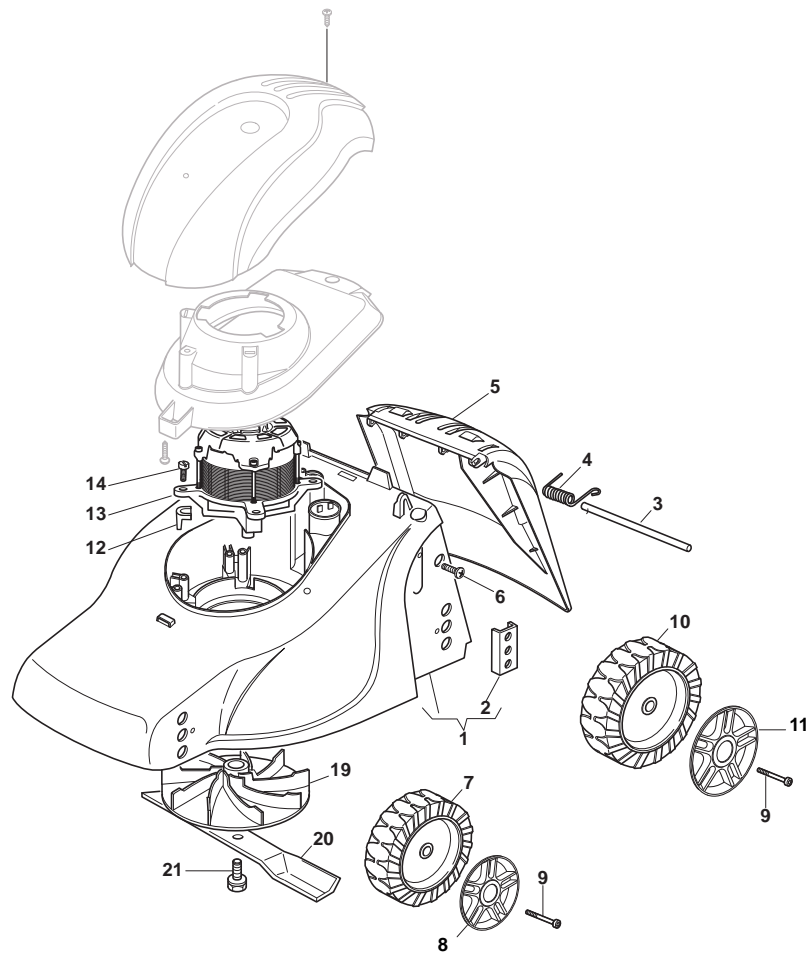

## TURBO 35 EL Model Year 2012

- Use GLOBAL GARDEN PRODUCT Genuine Spare Parts specified in the parts list for repair and/or replacement.
- The contents described in the parts list may change due to improvement.
- The drawings of the spare parts are only indicative and might not represent the part in question exactly.
- The indications "right" - "left" - "front" - "rear" refer to the position of the operator when using the machine.
- When placing orders of parts for repair and/or replacement, make sure that the illustrated parts list is the one applying to the machine's year of manufacture, as shown on the identification plate attached to the machine.

THIS INFORMATION IS NOT INTENDED FOR SALE OR RESALE, AND THIS NOTICE MUST REMAIN ON ALL COPIES.

Position	Part No.	Q.Ty	Description
1	81001560/0	1	Deck Red
2	22785087/1	4	Support, Wheels
3	22512530/0	1	Pin
4	22450250/0	1	Spring
5	322600055/2	1	Stone-Guard
6	12728450/0	2	Screw
7	22686083/0	2	Wheel Ø 130
8	322110561/0	2	Hub Cap Grey
9	22524337/0	4	Pin
10	22686085/0	2	Wheel Ø 160
11	322110562/0	2	Hub Cap Grey
13	118563658/0	1	Spacer
14	12735410/0	4	Motor
19	322465602/1	1	Screw
20	81004116/0	1	Hub Fan
20	81004141/0	1	Blade Standard
21	381004352/1	1	Screw

Position	Part No.	Q.Ty	Description
1	381006940/2	1	Handle, L Lower
2	381006939/2	1	Handle, R Lower
3	81006941/4	1	Handle, Upper Part
4	18566112/0	2	Cap
5	12819120/0	2	Screw
6	22680006/1	2	Washer
7	22399900/0	2	Knob
8	12293200/0	2	Nut
9	381600503/4	1	Dead Hand Switch (CE)
9	381600505/4	1	Dead Hand Switch (UK)
9	381600504/4	1	Dead Hand Switch (CH)
10	12728701/0	4	Screw
11	22192000/1	1	Anchor Clamp
12	322322883/1	1	Lever, Engine Brake
13	322195101/4	1	Fairlead
14	22010250/0	1	Rod, Fairlead Bearing
15	322230350/1	1	Fulcrum Pin
16	322785144/1	1	Support
17	22450115/0	1	Spring
18	81008669/0	1	Outfit, Screws