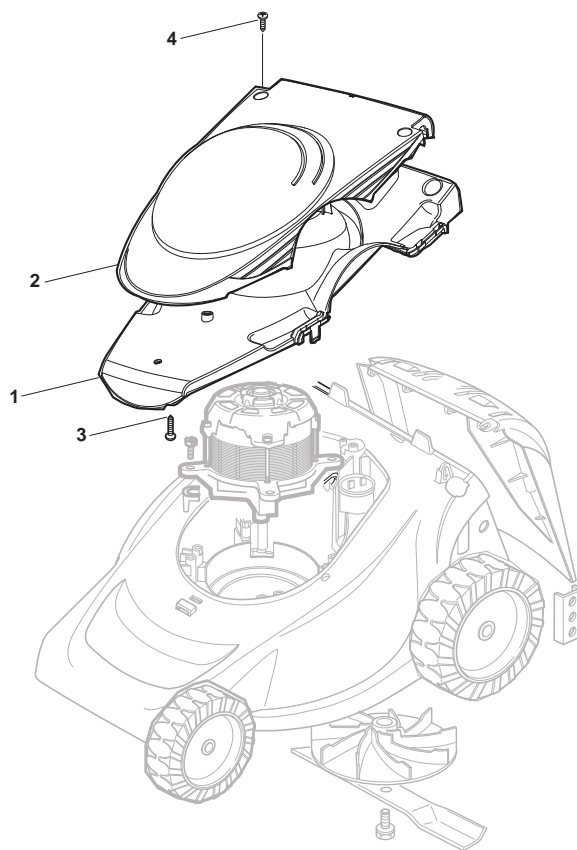

THIS INFORMATION IS NOT INTENDED FOR SALE OR RESALE, AND THIS NOTICE MUST REMAIN ON ALL COPIES.

Position	Part No.	Q.Ty	Description
1	81001560/0	1	Deck Red
2	22785087/1	4	Support, Wheels
3	22512530/0	1	Pin
4	22450250/0	1	Spring
5	322600055/2	1	Stone-Guard
6	12728450/0	2	Screw
7	22686083/0	2	Wheel Ø 130
8	322110561/0	2	Hub Cap Grey
9	22524337/0	4	Pin
10	22686085/0	2	Wheel Ø 160
11	322110562/0	2	Hub Cap Grey
13	118563658/0	1	Spacer
14	12735410/0	4	Motor
19	322465602/1	1	Screw
20	81004116/0	1	Hub Fan
20	81004141/0	1	Blade Standard
21	381004352/1	1	Screw

Position	Part No.	Q.Ty	Description
1	381006940/2	1	Handle, L Lower
2	381006939/2	1	Handle, R Lower
3	81006941/4	1	Handle, Upper Part
4	18566112/0	2	Cap
5	12819120/0	2	Screw
6	22680006/1	2	Washer
7	22399900/0	2	Knob
8	12293200/0	2	Nut
9	381600503/4	1	Dead Hand Switch (CE)
9	381600505/4	1	Dead Hand Switch (UK)
9	381600504/4	1	Dead Hand Switch (CH)
10	12728701/0	4	Screw
11	22192000/1	1	Anchor Clamp
12	322322883/1	1	Lever, Engine Brake
13	322195101/4	1	Fairlead
14	22010250/0	1	Rod, Fairlead Bearing
15	322230350/1	1	Fulcrum Pin
16	322785144/1	1	Support
17	22450115/0	1	Spring
18	81008669/0	1	Outfit, Screws

Position	Part No.	Q.Ty	Description
1	322109723/1	1	Support, Cover
2	22055124/0	1	Cover Grey
3	12728691/0	1	Screw
4	12728524/0	1	Screw

Position	Part No.	Q.Ty	Description
1	22486048/0	2	Grass-Box, Upper/Lower Part