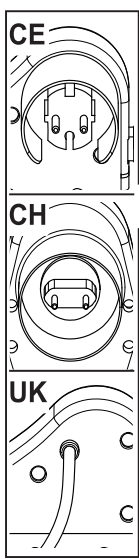

## TURBO 35 EL Model Year 2012

- Use GLOBAL GARDEN PRODUCT Genuine Spare Parts specified in the parts list for repair and/or replacement.
- The contents described in the parts list may change due to improvement.
- The drawings of the spare parts are only indicative and might not represent the part in question exactly.
- The indications "right" - "left" - "front" - "rear" refer to the position of the operator when using the machine.
- When placing orders of parts for repair and/or replacement, make sure that the illustrated parts list is the one applying to the machine's year of manufacture, as shown on the identification plate attached to the machine.

THIS INFORMATION IS NOT INTENDED FOR SALE OR RESALE, AND THIS NOTICE MUST REMAIN ON ALL COPIES.

Position	Part No.	Q.Ty	Description
1	81001560/0	1	Deck Red
2	22785087/1	4	Support, Wheels
3	22512530/0	1	Pin
4	22450250/0	1	Spring
5	322600055/2	1	Stone-Guard
6	12728450/0	2	Screw
7	22686083/0	2	Wheel Ø 130
8	322110561/0	2	Hub Cap Grey
9	22524337/0	4	Pin
10	22686085/0	2	Wheel Ø 160
11	322110562/0	2	Hub Cap Grey
13	118563658/0	1	Spacer
14	12735410/0	4	Motor
19	322465602/1	1	Screw
20	81004116/0	1	Hub Fan
20	81004141/0	1	Blade Standard
21	381004352/1	1	Screw

Position	Part No.	Q.Ty	Description
1	381006940/2	1	Handle, L Lower
2	381006939/2	1	Handle, R Lower
3	81006941/4	1	Handle, Upper Part
4	18566112/0	2	Cap
5	12819120/0	2	Screw
6	22680006/1	2	Washer
7	22399900/0	2	Knob
8	12293200/0	2	Nut
9	381600503/4	1	Dead Hand Switch (CE)
9	381600505/4	1	Dead Hand Switch (UK)
9	381600504/4	1	Dead Hand Switch (CH)
10	12728701/0	4	Screw
11	22192000/1	1	Anchor Clamp
12	322322883/1	1	Lever, Engine Brake
13	322195101/4	1	Fairlead
14	22010250/0	1	Rod, Fairlead Bearing
15	322230350/1	1	Fulcrum Pin
16	322785144/1	1	Support
17	22450115/0	1	Spring
18	81008669/0	1	Outfit, Screws