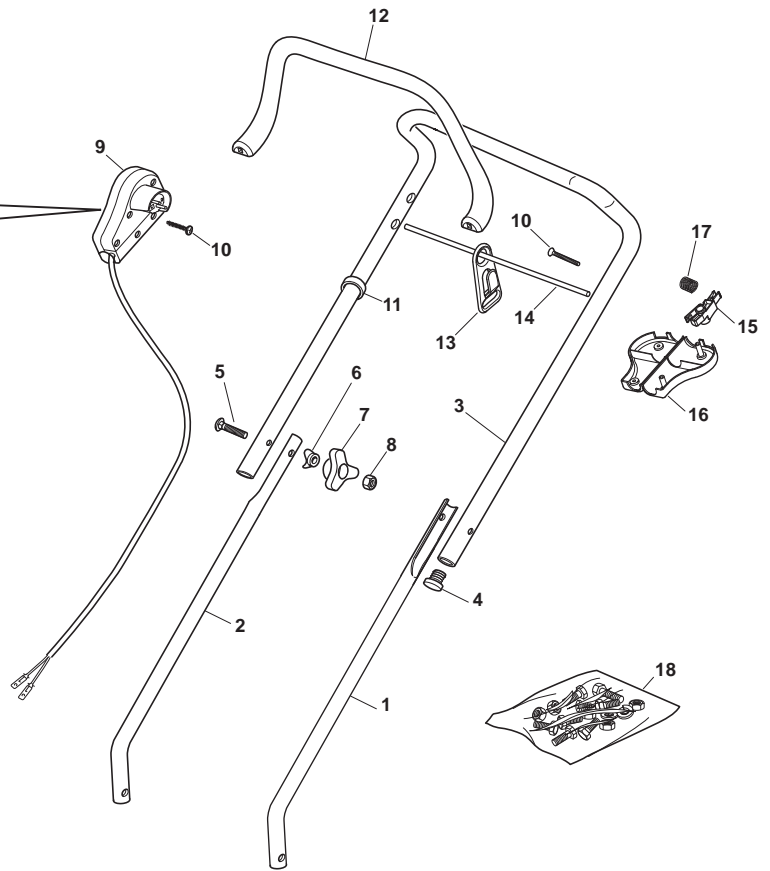

THIS INFORMATION IS NOT INTENDED FOR SALE OR RESALE, AND THIS NOTICE MUST REMAIN ON ALL COPIES.

Position	Part No.	Q.Ty	Description
1	81001560/0	1	Deck Red
2	22785087/1	4	Support, Wheels
3	22512530/0	1	Pin
4	22450250/0	1	Spring
5	322600055/2	1	Stone-Guard
6	12728450/0	2	Screw
7	22686083/0	2	Wheel Ø 130
8	322110561/0	2	Hub Cap Grey
9	22524337/0	4	Pin
10	22686085/0	2	Wheel Ø 160
11	322110562/0	2	Hub Cap Grey
13	118563658/0	1	Spacer
14	12735410/0	4	Motor
19	322465602/1	1	Screw
20	81004116/0	1	Hub Fan
20	81004141/0	1	Blade Standard
21	381004352/1	1	Screw

Position	Part No.	Q.Ty	Description
1	381006940/2	1	Handle, L Lower
2	381006939/2	1	Handle, R Lower
3	81006941/4	1	Handle, Upper Part
4	18566112/0	2	Cap
5	12819120/0	2	Screw
6	22680006/1	2	Washer
7	22399900/0	2	Knob
8	12293200/0	2	Nut
9	381600503/4	1	Dead Hand Switch (CE)
9	381600505/4	1	Dead Hand Switch (UK)
9	381600504/4	1	Dead Hand Switch (CH)
10	12728701/0	4	Screw
11	22192000/1	1	Anchor Clamp
12	322322883/1	1	Lever, Engine Brake
13	322195101/4	1	Fairlead
14	22010250/0	1	Rod, Fairlead Bearing
15	322230350/1	1	Fulcrum Pin
16	322785144/1	1	Support
17	22450115/0	1	Spring
18	81008669/0	1	Outfit, Screws

Position	Part No.	Q.Ty	Description
1	322109723/1	1	Support, Cover
2	22055124/0	1	Cover Grey
3	12728691/0	1	Screw
4	12728524/0	1	Screw

Position	Part No.	Q.Ty	Description
1	22486048/0	2	Grass-Box, Upper/Lower Part