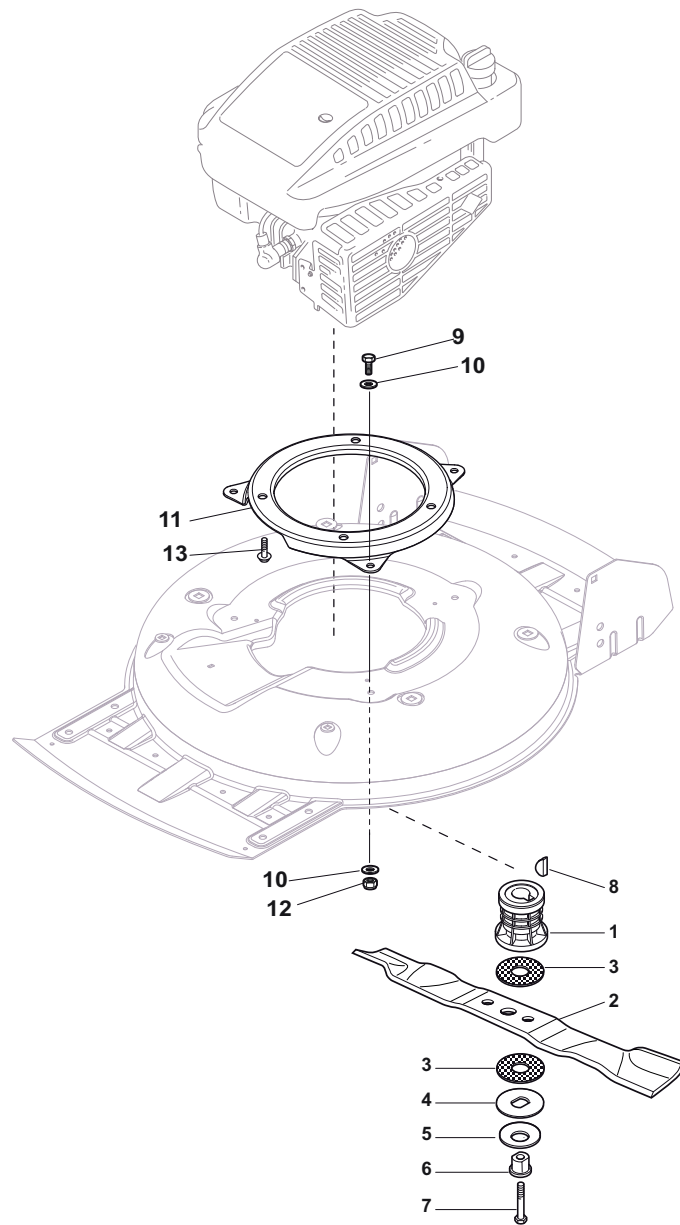

Position	Part No.	Q.Ty	Description
1	181006367/1	1	Handle, Upper Part Black
2	12727783/0	1	Screw
3	181000618/0	1	Cable, Thread Engine Brake
4	22551640/0	1	Plate
5	12154510/0	1	Nut
6	81003318/1	1	Lever, Engine Brake
7	12154510/0	2	Nut
8	12521330/0	2	Washer
9	22671660/1	2	Washer
10	12727784/0	2	Screw
11	12292100/0	1	Nut
12	12530060/0	1	Washer
13	22450446/0	1	Spring
14	22170840/0	1	Spacer
15	81003313/0	1	Lever, Driving
16	12293200/0	1	Nut
17	22399812/0	1	Knob
18	12727791/0	1	Screw
19	381000745/1	1	Cable, Rear Drive
20	12521330/0	1	Washer
21	12154510/0	1	Nut
22	22170843/0	1	Spacer
23	22551653/0	1	Plate
25	22170842/0	1	Spacer
26	12727786/0	1	Screw
28	22430314/0	1	Spring
29	81004405/0	1	Dash Board
30	12154510/0	1	Nut
31	12727792/0	1	Screw
32	12154510/0	1	Nut
33	22500050/0	1	Shoe
34	22524342/0	1	Pin
35	12604897/0	1	Snap Ring

Position	Part No.	Q.Ty	Description
1	12291000/0	1	Nut
2	12581500/0	1	Grower
3	22171006/0	1	Spacer
4	12521360/0	1	Washer
5	12508100/0	1	Spring Washer
6	81007279/1	1	Lever, Throttle
7	81007080/0	1	Throttle Cable
8	12815030/0	1	Screw
9	14356703/0	1	Label

Position	Part No.	Q.Ty	Description
1	22110492/0	4	Hub Cap
2	22122200/0	8	Bearing
3	381007390/1	4	Wheel Ø 210
4	12521350/0	4	Washer
5	12155000/0	4	Nut
6	12530150/0	2	Elastic Washer

Position	Part No.	Q.Ty	Description
1	22465611/0	1	Hub With Pulley, Crankshaft Ø 22
2	81004146/0	1	Blade Winged
3	22672110/1	2	Clutch Washer
4	22672105/0	1	Washer
5	12508120/0	1	Cupped Spring
6	22041940/0	1	Clutch Bush
7	12736850/0	1	Screw
8	12139100/0	1	Feather, Crankshaft Ø 22.2
9	12792611/0	3	Screw
10	12523060/0	6	Washer
11	322207219/1	1	Flange
12	12293201/0	3	Nut
13	112735108/1	3	Screw