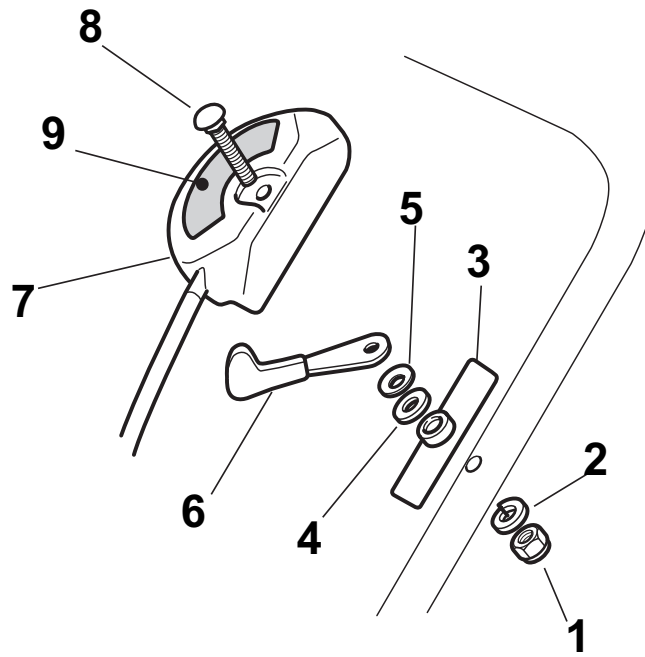

Position	Part No.	Q.Ty	Description
1	12291000/0	1	Nut
2	12581500/0	1	Grower
3	22171006/0	1	Spacer
4	12521360/0	1	Washer
5	12508100/0	1	Spring Washer
6	81007279/1	1	Lever, Throttle
7	81007080/0	1	Throttle Cable
8	12815030/0	1	Screw
9	14356703/0	1	Label