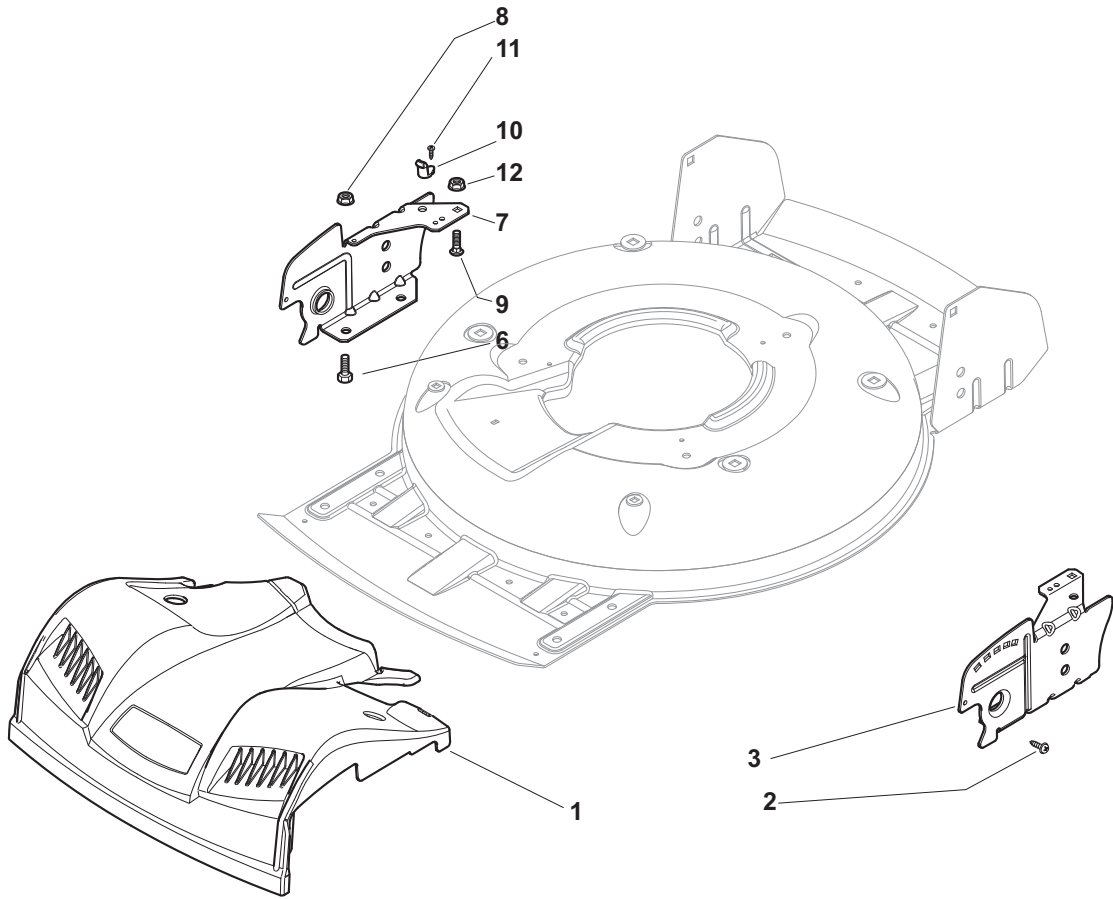

THIS INFORMATION IS NOT INTENDED FOR SALE OR RESALE, AND THIS NOTICE MUST REMAIN ON ALL COPIES.

Position	Part No.	Q.Ty	Description
1	81002909/1	1	Deck Grey
3	81002849/0	1	Axle, Front Wheels
12	12791011/0	4	Screw
13	81545105/0	1	Left Plate
14	12154510/0	4	Nut
15	81545104/0	1	Right Plate
16	81002851/0	1	Axle, Rear Wheels
17	12789000/0	2	Screw
18	81003323/0	1	Lever, Height Adjustment
19	12154330/0	2	Nut
20	12293200/0	1	Nut
21	22399812/0	1	Knob
22	12735661/0	2	Screw
23	22551529/0	2	Plate
24	12521330/0	2	Washer
25	22033329/0	1	Rod, Height Adjustment Control
26	12604899/0	2	Crown Fastener
27	22446184/0	1	Spring

Position	Part No.	Q.Ty	Description
1	81006377/0	1	Right Handle, Lower Part Black
2	18566114/0	4	Cap
3	12819100/0	6	Screw
4	12155000/0	6	Nut
5	18203854/0	6	Protection
6	381006379/0	1	Left Handle, Lower Part Black
7	12793102/0	4	Screw
8	181006365/1	1	Handle, Middle Part Black
9	12155000/0	4	Nut
10	12523060/0	2	Washer
11	12523080/0	1	Washer
12	22399813/0	1	Knob

Position	Part No.	Q.Ty	Description
1	22110492/0	4	Hub Cap
2	22122200/0	8	Bearing
3	381007390/1	4	Wheel Ø 210
4	12521350/0	4	Washer
5	12155000/0	4	Nut
6	12530150/0	2	Elastic Washer

Position	Part No.	Q.Ty	Description
1	22465611/0	1	Hub With Pulley, Crankshaft Ø 22
2	81004146/0	1	Blade Winged
3	22672110/1	2	Clutch Washer
4	22672105/0	1	Washer
5	12508120/0	1	Cupped Spring
6	22041940/0	1	Clutch Bush
7	12736850/0	1	Screw
8	12139100/0	1	Feather, Crankshaft Ø 22.2
9	12792611/0	3	Screw
10	12523060/0	6	Washer
11	322207219/1	1	Flange
12	12293201/0	3	Nut
13	112735108/1	3	Screw