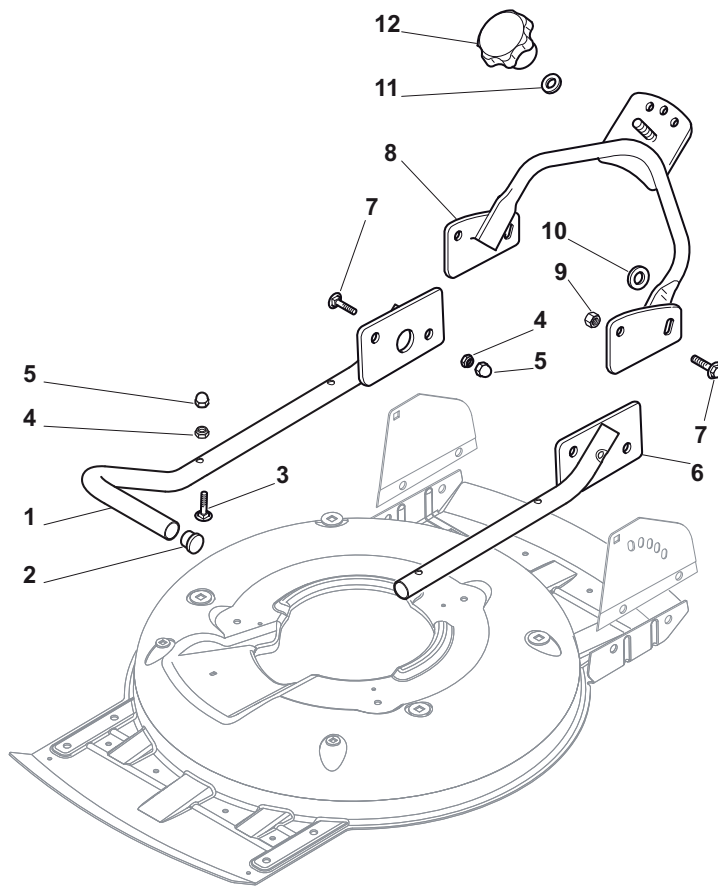

THIS INFORMATION IS NOT INTENDED FOR SALE OR RESALE, AND THIS NOTICE MUST REMAIN ON ALL COPIES.

Position	Part No.	Q.Ty	Description
1	81002909/1	1	Deck Grey
3	81002849/0	1	Axle, Front Wheels
12	12791011/0	4	Screw
13	81545105/0	1	Left Plate
14	12154510/0	4	Nut
15	81545104/0	1	Right Plate
16	81002851/0	1	Axle, Rear Wheels
17	12789000/0	2	Screw
18	81003323/0	1	Lever, Height Adjustment
19	12154330/0	2	Nut
20	12293200/0	1	Nut
21	22399812/0	1	Knob
22	12735661/0	2	Screw
23	22551529/0	2	Plate
24	12521330/0	2	Washer
25	22033329/0	1	Rod, Height Adjustment Control
26	12604899/0	2	Crown Fastener
27	22446184/0	1	Spring

Position	Part No.	Q.Ty	Description
1	81006377/0	1	Right Handle, Lower Part Black
2	18566114/0	4	Cap
3	12819100/0	6	Screw
4	12155000/0	6	Nut
5	18203854/0	6	Protection
6	381006379/0	1	Left Handle, Lower Part Black
7	12793102/0	4	Screw
8	181006365/1	1	Handle, Middle Part Black
9	12155000/0	4	Nut
10	12523060/0	2	Washer
11	12523080/0	1	Washer
12	22399813/0	1	Knob

Position	Part No.	Q.Ty	Description
1	22110492/0	4	Hub Cap
2	22122200/0	8	Bearing
3	381007390/1	4	Wheel Ø 210
4	12521350/0	4	Washer
5	12155000/0	4	Nut
6	12530150/0	2	Elastic Washer

Position	Part No.	Q.Ty	Description
1	22465611/0	1	Hub With Pulley, Crankshaft Ø 22
2	81004146/0	1	Blade Winged
3	22672110/1	2	Clutch Washer
4	22672105/0	1	Washer
5	12508120/0	1	Cupped Spring
6	22041940/0	1	Clutch Bush
7	12736850/0	1	Screw
8	12139100/0	1	Feather, Crankshaft Ø 22.2
9	12792611/0	3	Screw
10	12523060/0	6	Washer
11	322207219/1	1	Flange
12	12293201/0	3	Nut
13	112735108/1	3	Screw