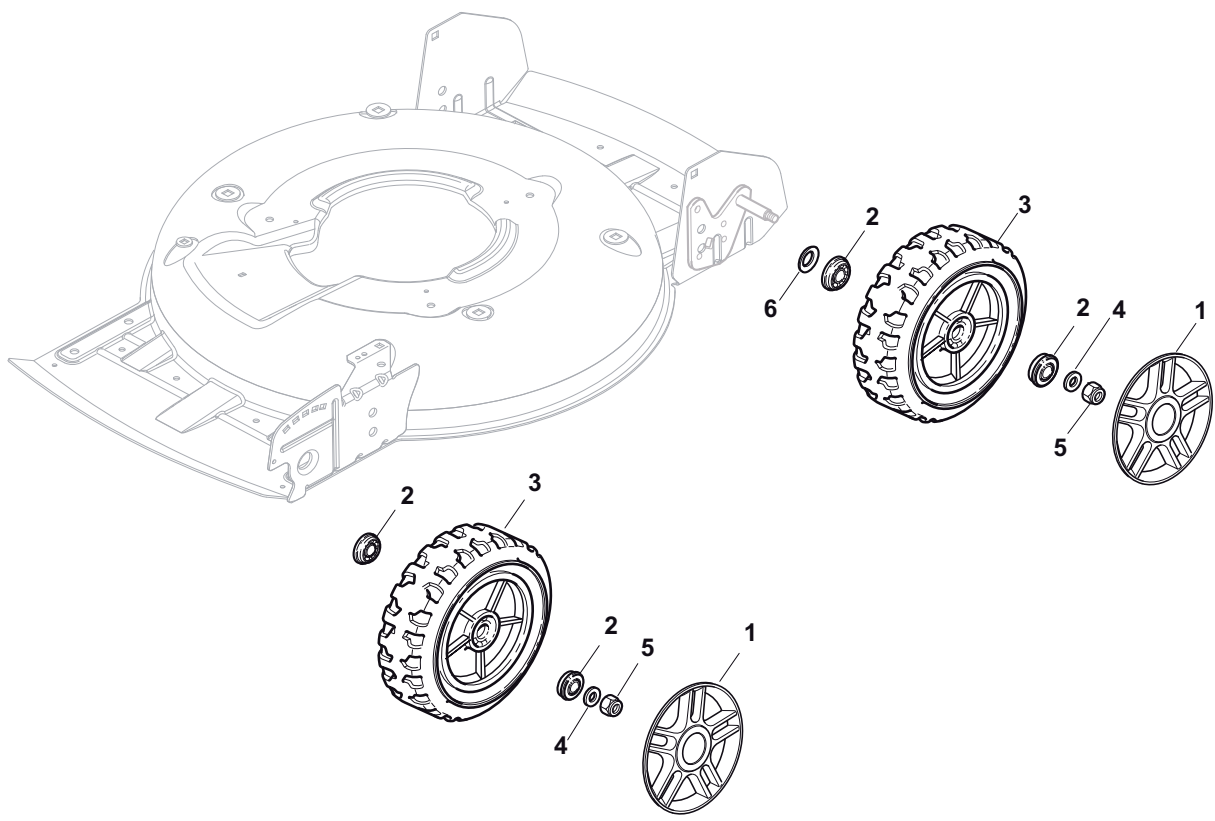

Position	Part No.	Q.Ty	Description
1	181006367/1	1	Handle, Upper Part Black
2	12727783/0	1	Screw
3	181000618/0	1	Cable, Thread Engine Brake
4	22551640/0	1	Plate
5	12154510/0	1	Nut
6	81003318/1	1	Lever, Engine Brake
7	12154510/0	2	Nut
8	12521330/0	2	Washer
9	22671660/1	2	Washer
10	12727784/0	2	Screw
11	12292100/0	1	Nut
12	12530060/0	1	Washer
13	22450446/0	1	Spring
14	22170840/0	1	Spacer
15	81003313/0	1	Lever, Driving
16	12293200/0	1	Nut
17	22399812/0	1	Knob
18	12727791/0	1	Screw
19	381000745/1	1	Cable, Rear Drive
20	12521330/0	1	Washer
21	12154510/0	1	Nut
22	22170843/0	1	Spacer
23	22551653/0	1	Plate
25	22170842/0	1	Spacer
26	12727786/0	1	Screw
28	22430314/0	1	Spring
29	81004405/0	1	Dash Board
30	12154510/0	1	Nut
31	12727792/0	1	Screw
32	12154510/0	1	Nut
33	22500050/0	1	Shoe
34	22524342/0	1	Pin
35	12604897/0	1	Snap Ring

Position	Part No.	Q.Ty	Description
1	12291000/0	1	Nut
2	12581500/0	1	Grower
3	22171006/0	1	Spacer
4	12521360/0	1	Washer
5	12508100/0	1	Spring Washer
6	81007279/1	1	Lever, Throttle
7	81007080/0	1	Throttle Cable
8	12815030/0	1	Screw
9	14356703/0	1	Label

Position	Part No.	Q.Ty	Description
1	22110492/0	4	Hub Cap
2	22122200/0	8	Bearing
3	381007390/1	4	Wheel Ø 210
4	12521350/0	4	Washer
5	12155000/0	4	Nut
6	12530150/0	2	Elastic Washer

Position	Part No.	Q.Ty	Description
1	22465611/0	1	Hub With Pulley, Crankshaft Ø 22
2	81004146/0	1	Blade Winged
3	22672110/1	2	Clutch Washer
4	22672105/0	1	Washer
5	12508120/0	1	Cupped Spring
6	22041940/0	1	Clutch Bush
7	12736850/0	1	Screw
8	12139100/0	1	Feather, Crankshaft Ø 22.2
9	12792611/0	3	Screw
10	12523060/0	6	Washer
11	322207219/1	1	Flange
12	12293201/0	3	Nut
13	112735108/1	3	Screw