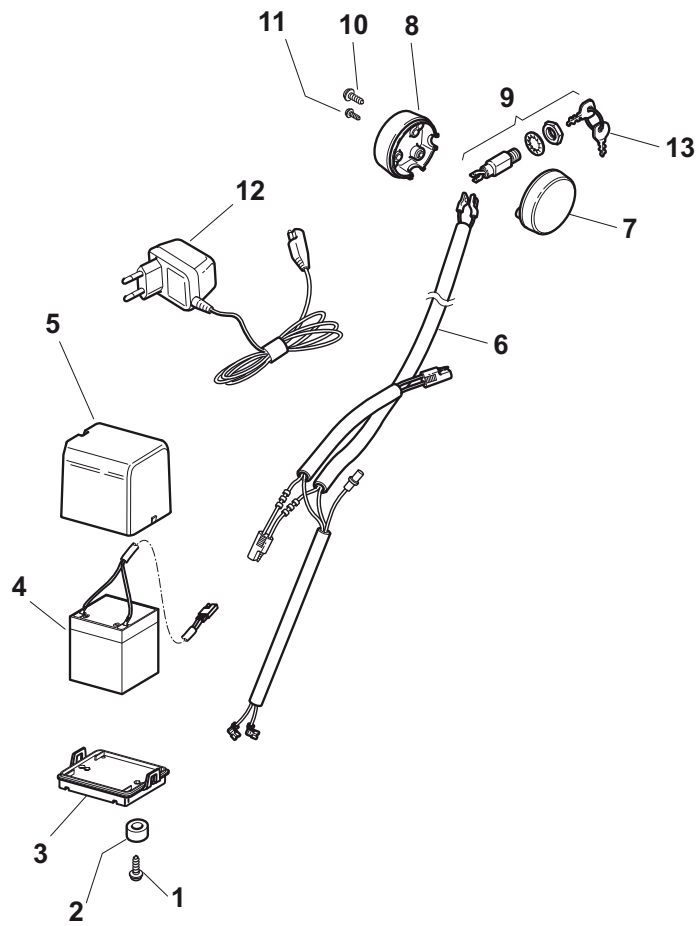

Position	Part No.	Q.Ty	Description
1	12731590/0	2	Screw
2	25160012/0	2	Washer
3	22785123/0	1	Support, Battery
4	18120052/0	1	Battery
5	22109530/0	1	Cover
6	118204192/3	1	Cable, Start
7	22722801/0	1	L Protection
8	22722800/0	1	R Protection
9	18450050/0	1	Switch
10	12728702/0	2	Screw
11	12728691/0	1	Screw
12	18204120/0	1	Battery Charger (CE)
12	18204121/0	1	Battery Charger (UK)
13	18210016/1	1	Starting Key