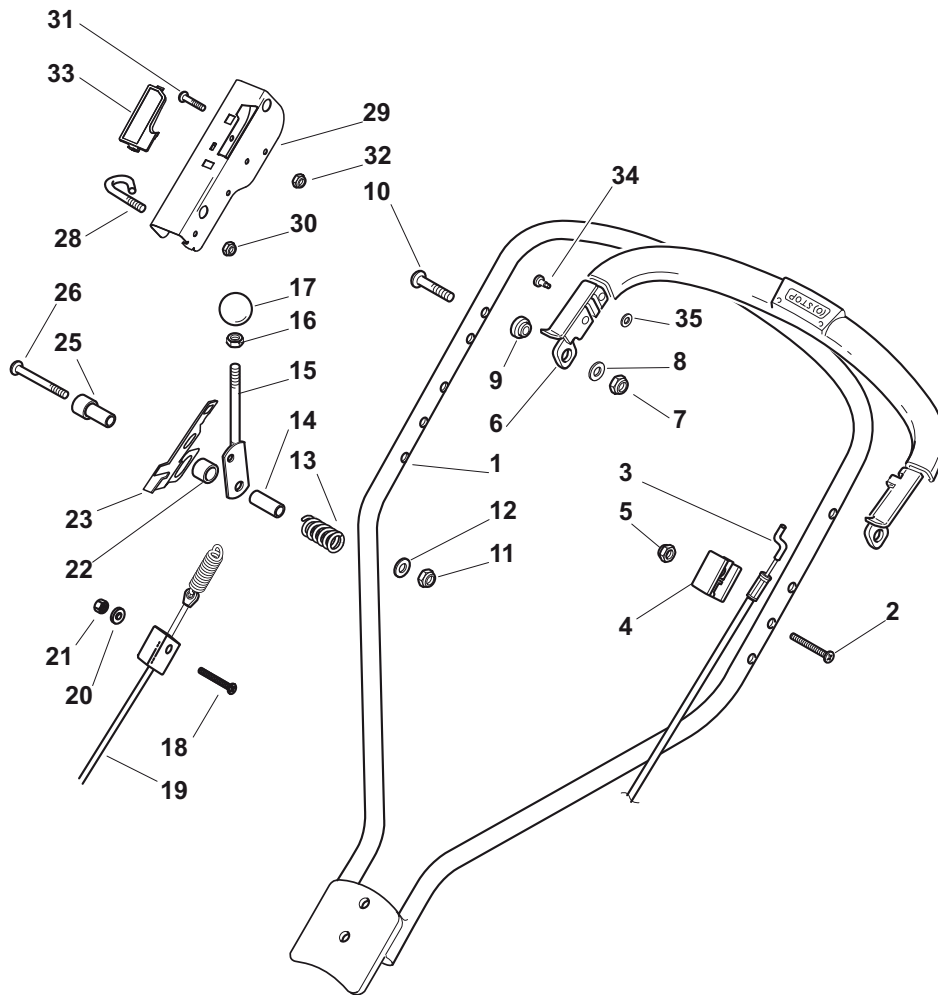

THIS INFORMATION IS NOT INTENDED FOR SALE OR RESALE, AND THIS NOTICE MUST REMAIN ON ALL COPIES.

Position	Part No.	Q.Ty	Description
1	81002909/1	1	Deck Grey
3	81002849/0	1	Axle, Front Wheels
12	12791011/0	4	Screw
13	81545105/0	1	Left Plate
14	12154510/0	4	Nut
15	81545104/0	1	Right Plate
16	81002851/0	1	Axle, Rear Wheels
17	12789000/0	2	Screw
18	81003323/0	1	Lever, Height Adjustment
19	12154330/0	2	Nut
20	12293200/0	1	Nut
21	22399812/0	1	Knob
22	12735661/0	2	Screw
23	22551529/0	2	Plate
24	12521330/0	2	Washer
25	22033329/0	1	Rod, Height Adjustment Control
26	12604899/0	2	Crown Fastener
27	22446184/0	1	Spring

Position	Part No.	Q.Ty	Description
1	81006377/0	1	Right Handle, Lower Part Black
2	18566114/0	4	Cap
3	12819100/0	6	Screw
4	12155000/0	6	Nut
5	18203854/0	6	Protection
6	381006379/0	1	Left Handle, Lower Part Black
7	12793102/0	4	Screw
8	181006365/1	1	Handle, Middle Part Black
9	12155000/0	4	Nut
10	12523060/0	2	Washer
11	12523080/0	1	Washer
12	22399813/0	1	Knob

Position	Part No.	Q.Ty	Description
1	22110492/0	4	Hub Cap
2	22122200/0	8	Bearing
3	381007390/1	4	Wheel Ø 210
4	12521350/0	4	Washer
5	12155000/0	4	Nut
6	12530150/0	2	Elastic Washer

Position	Part No.	Q.Ty	Description
1	22465611/0	1	Hub With Pulley, Crankshaft Ø 22
2	81004146/0	1	Blade Winged
3	22672110/1	2	Clutch Washer
4	22672105/0	1	Washer
5	12508120/0	1	Cupped Spring
6	22041940/0	1	Clutch Bush
7	12736850/0	1	Screw
8	12139100/0	1	Feather, Crankshaft Ø 22.2
9	12792611/0	3	Screw
10	12523060/0	6	Washer
11	322207219/1	1	Flange
12	12293201/0	3	Nut
13	112735108/1	3	Screw