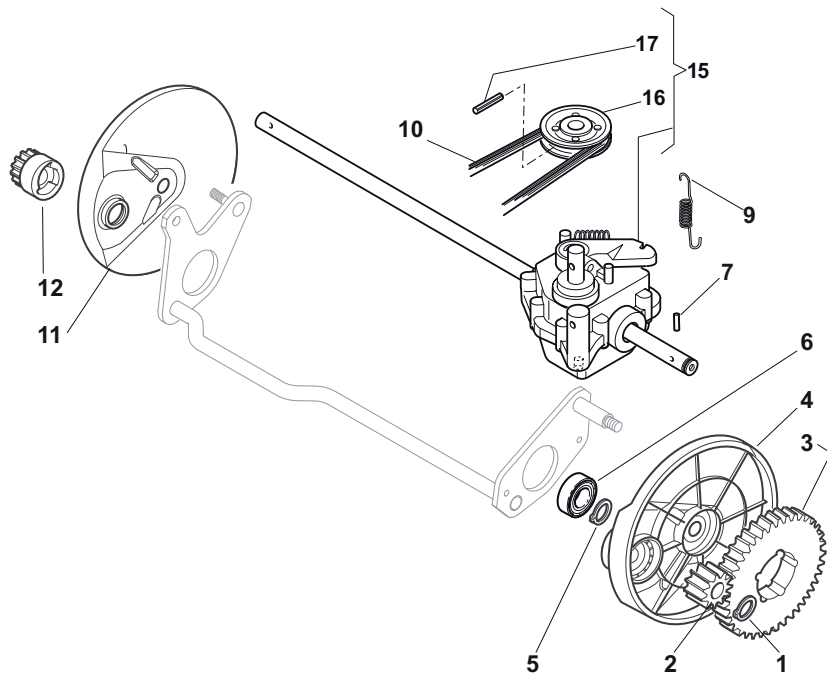

Position	Part No.	Q.Ty	Description
1	12608600/0	2	Seeger
2	22570120/1	1	Pinion L
3	22120105/1	2	Ring Gear
4	22600092/0	1	Protection, R Wheel
5	12608600/0	2	Seeger
6	19216035/0	2	Bearing
7	22753000/0	2	Pin
9	22450437/0	1	Spring
10	35063902/0	1	Belt
11	22600093/0	1	Protection, L Wheel
12	22570110/1	1	Pinion R
15	81003095/0	1	Gear Box
16	22601909/0	1	Pulley
17	12645705/0	1	Pin