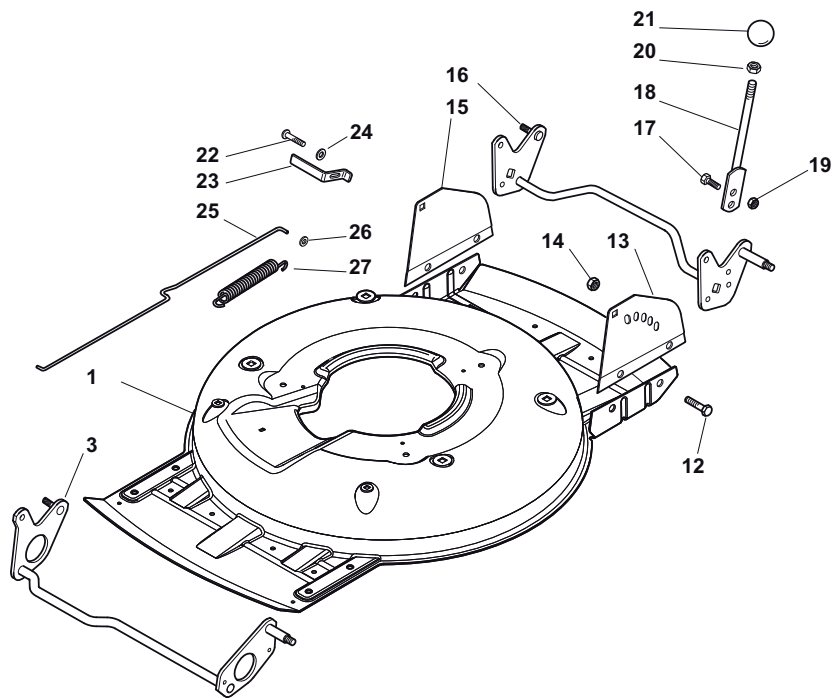

THIS INFORMATION IS NOT INTENDED FOR SALE OR RESALE, AND THIS NOTICE MUST REMAIN ON ALL COPIES.

Position	Part No.	Q.Ty	Description
1	81002909/1	1	Deck Grey
3	81002849/0	1	Axle, Front Wheels
12	12791011/0	4	Screw
13	81545105/0	1	Left Plate
14	12154510/0	4	Nut
15	81545104/0	1	Right Plate
16	81002851/0	1	Axle, Rear Wheels
17	12789000/0	2	Screw
18	81003323/0	1	Lever, Height Adjustment
19	12154330/0	2	Nut
20	12293200/0	1	Nut
21	22399812/0	1	Knob
22	12735661/0	2	Screw
23	22551529/0	2	Plate
24	12521330/0	2	Washer
25	22033329/0	1	Rod, Height Adjustment Control
26	12604899/0	2	Crown Fastener
27	22446184/0	1	Spring

Position	Part No.	Q.Ty	Description
1	81006377/0	1	Right Handle, Lower Part Black
2	18566114/0	4	Cap
3	12819100/0	6	Screw
4	12155000/0	6	Nut
5	18203854/0	6	Protection
6	381006379/0	1	Left Handle, Lower Part Black
7	12793102/0	4	Screw
8	181006365/1	1	Handle, Middle Part Black
9	12155000/0	4	Nut
10	12523060/0	2	Washer
11	12523080/0	1	Washer
12	22399813/0	1	Knob

Position	Part No.	Q.Ty	Description
1	22110492/0	4	Hub Cap
2	22122200/0	8	Bearing
3	381007390/1	4	Wheel Ø 210
4	12521350/0	4	Washer
5	12155000/0	4	Nut
6	12530150/0	2	Elastic Washer

Position	Part No.	Q.Ty	Description
1	22465611/0	1	Hub With Pulley, Crankshaft Ø 22
2	81004146/0	1	Blade Winged
3	22672110/1	2	Clutch Washer
4	22672105/0	1	Washer
5	12508120/0	1	Cupped Spring
6	22041940/0	1	Clutch Bush
7	12736850/0	1	Screw
8	12139100/0	1	Feather, Crankshaft Ø 22.2
9	12792611/0	3	Screw
10	12523060/0	6	Washer
11	322207219/1	1	Flange
12	12293201/0	3	Nut
13	112735108/1	3	Screw