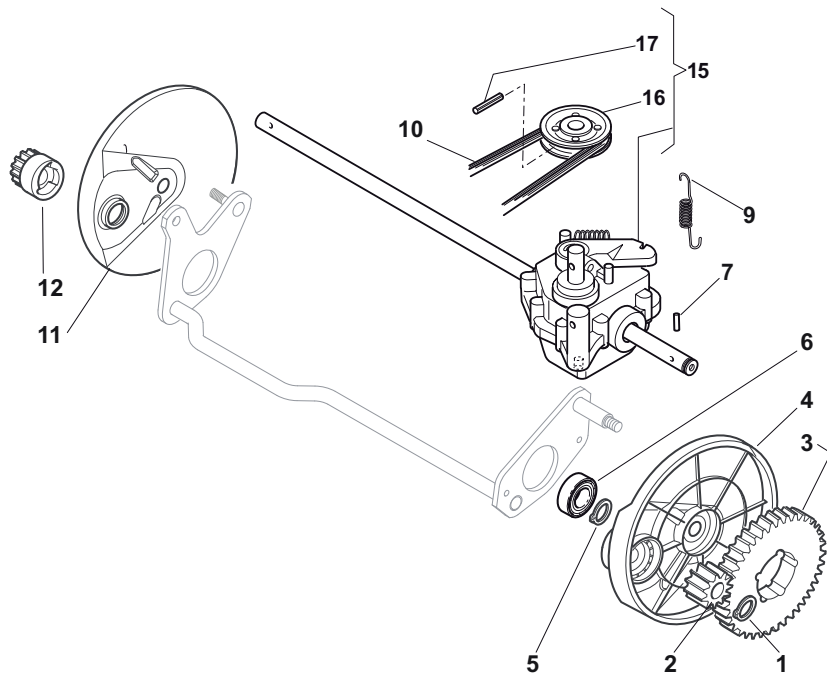

Position	Part No.	Q.Ty	Description
1	12608600/0	2	Seeger
2	22570120/1	1	Pinion L
3	22120105/1	2	Ring Gear
4	22600092/0	1	Protection, R Wheel
5	12608600/0	2	Seeger
6	19216035/0	2	Bearing
7	22753000/0	2	Pin
9	22450437/0	1	Spring
10	35063902/0	1	Belt
11	22600093/0	1	Protection, L Wheel
12	22570110/1	1	Pinion R
15	81003095/0	1	Gear Box
16	22601909/0	1	Pulley
17	12645705/0	1	Pin