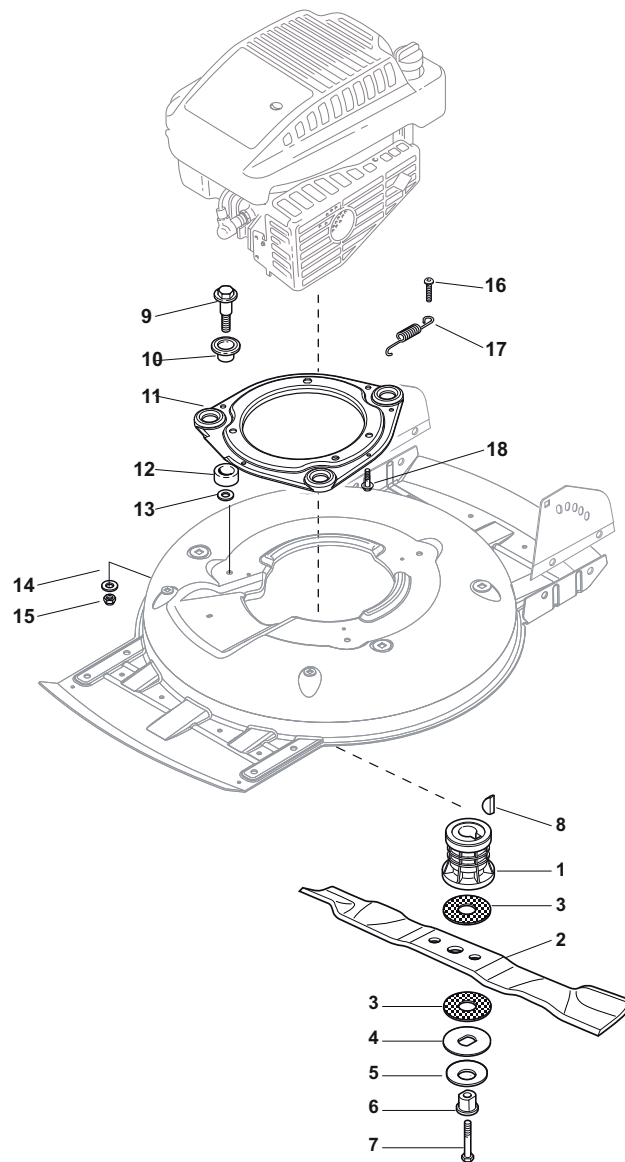

Position	Part No.	Q.Ty	Description
1	81006377/0	1	Right Handle, Lower Part Black
2	18566114/0	4	Cap
3	12819100/0	6	Screw
4	12155000/0	6	Nut
5	18203854/0	6	Protection
6	381006379/0	1	Left Handle, Lower Part Black
7	12793102/0	4	Screw
8	181006365/1	1	Handle, Middle Part Black
9	12155000/0	4	Nut
10	12523060/0	2	Washer
11	12523080/0	1	Washer
12	22399813/0	1	Knob

Position	Part No.	Q.Ty	Description
1	181006367/1	1	Handle, Upper Part Black
2	12727783/0	1	Screw
3	181000618/0	1	Cable, Thread Engine Brake
4	22551640/0	1	Plate
5	12154510/0	1	Nut
6	81003318/1	1	Lever, Engine Brake
7	12154510/0	2	Nut
8	12521330/0	2	Washer
9	22671660/1	2	Washer
10	12727784/0	2	Screw
11	12292100/0	1	Nut
12	12530060/0	1	Washer
13	22450446/0	1	Spring
14	22170840/0	1	Spacer
15	81003313/0	1	Lever, Driving
16	12293200/0	1	Nut
17	22399812/0	1	Knob
18	12727791/0	1	Screw
19	381000745/1	1	Cable, Rear Drive
20	12521330/0	1	Washer
21	12154510/0	1	Nut
22	22170843/0	1	Spacer
23	22551653/0	1	Plate
25	22170842/0	1	Spacer
26	12727786/0	1	Screw
28	22430314/0	1	Spring
29	81004405/0	1	Dash Board
30	12154510/0	1	Nut
31	12727792/0	1	Screw
32	12154510/0	1	Nut
33	22500050/0	1	Shoe
34	22524342/0	1	Pin
35	12604897/0	1	Snap Ring

Position	Part No.	Q.Ty	Description
1	22110492/0	4	Hub Cap
2	22122200/0	8	Bearing
3	381007390/1	4	Wheel Ø 210
4	12521350/0	4	Washer
5	12155000/0	4	Nut
6	12530150/0	2	Elastic Washer

Position	Part No.	Q.Ty	Description
1	22465611/0	1	Hub With Pulley, Crankshaft Ø 22
2	81004146/0	1	Blade Winged
3	22672110/1	2	Clutch Washer
4	22672105/0	1	Washer
5	12508120/0	1	Cupped Spring
6	22041940/0	1	Clutch Bush
7	12736850/0	1	Screw
8	12139100/0	1	Feather, Crankshaft Ø 22.2
9	22524329/0	3	Pin
10	22672201/0	3	Washer
11	22207225/0	1	Flange, Black
12	22250012/0	3	Grommet
13	22671651/0	3	Washer
14	12521350/0	3	Washer
15	12155000/0	3	Nut
16	12791400/0	1	Screw
17	22450444/0	1	Spring
18	112735108/1	3	Screw