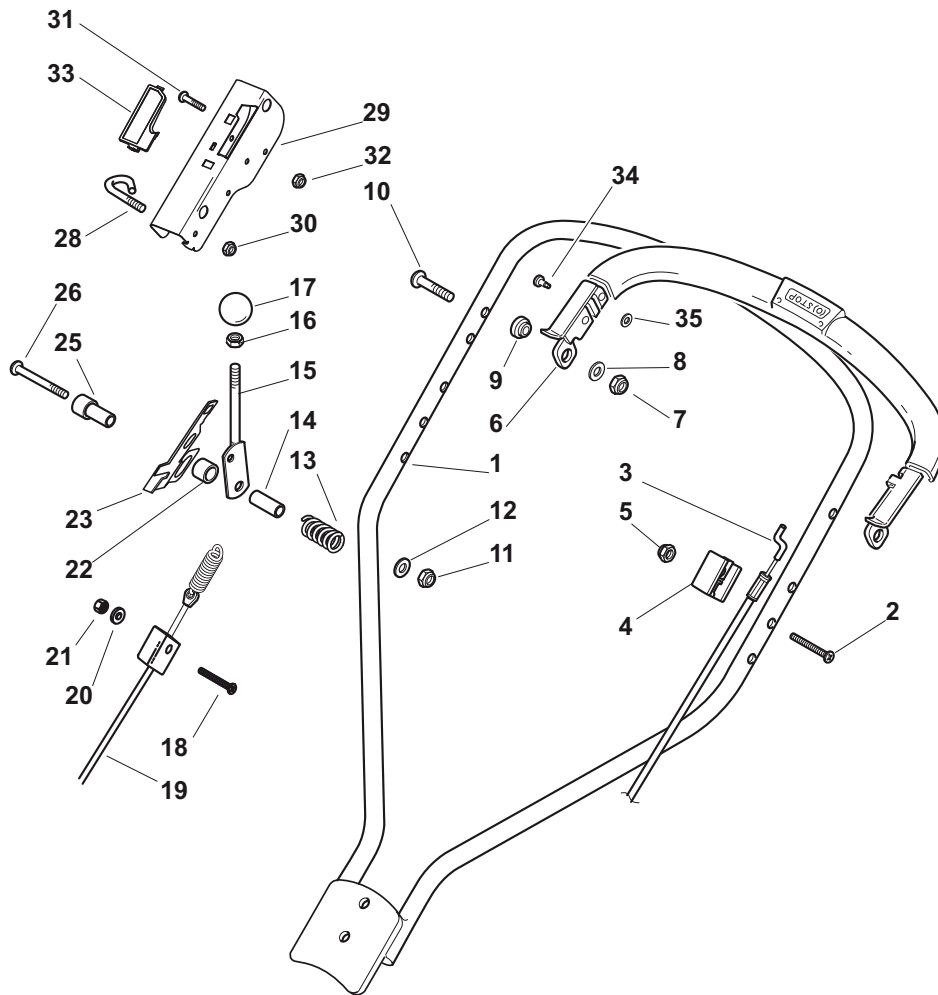

THIS INFORMATION IS NOT INTENDED FOR SALE OR RESALE, AND THIS NOTICE MUST REMAIN ON ALL COPIES.

Position	Part No.	Q.Ty	Description
1	81002909/1	1	Deck Grey
3	81002849/0	1	Axle, Front Wheels
12	12791011/0	4	Screw
13	81545105/0	1	Left Plate
14	12154510/0	4	Nut
15	81545104/0	1	Right Plate
16	81002851/0	1	Axle, Rear Wheels
17	12789000/0	2	Screw
18	81003323/0	1	Lever, Height Adjustment
19	12154330/0	2	Nut
20	12293200/0	1	Nut
21	22399812/0	1	Knob
22	12735661/0	2	Screw
23	22551529/0	2	Plate
24	12521330/0	2	Washer
25	22033329/0	1	Rod, Height Adjustment Control
26	12604899/0	2	Crown Fastener
27	22446184/0	1	Spring

Position	Part No.	Q.Ty	Description
1	81006377/0	1	Right Handle, Lower Part Black
2	18566114/0	4	Cap
3	12819100/0	6	Screw
4	12155000/0	6	Nut
5	18203854/0	6	Protection
6	381006379/0	1	Left Handle, Lower Part Black
7	12793102/0	4	Screw
8	181006365/1	1	Handle, Middle Part Black
9	12155000/0	4	Nut
10	12523060/0	2	Washer
11	12523080/0	1	Washer
12	22399813/0	1	Knob

Position	Part No.	Q.Ty	Description
1	22110492/0	4	Hub Cap
2	22122200/0	8	Bearing
3	381007390/1	4	Wheel Ø 210
4	12521350/0	4	Washer
5	12155000/0	4	Nut
6	12530150/0	2	Elastic Washer

Position	Part No.	Q.Ty	Description
1	22465611/0	1	Hub With Pulley, Crankshaft Ø 22
2	81004146/0	1	Blade Winged
3	22672110/1	2	Clutch Washer
4	22672105/0	1	Washer
5	12508120/0	1	Cupped Spring
6	22041940/0	1	Clutch Bush
7	12736850/0	1	Screw
8	12139100/0	1	Feather, Crankshaft Ø 22.2
9	22524329/0	3	Pin
10	22672201/0	3	Washer
11	22207225/0	1	Flange, Black
12	22250012/0	3	Grommet
13	22671651/0	3	Washer
14	12521350/0	3	Washer
15	12155000/0	3	Nut
16	12791400/0	1	Screw
17	22450444/0	1	Spring
18	112735108/1	3	Screw