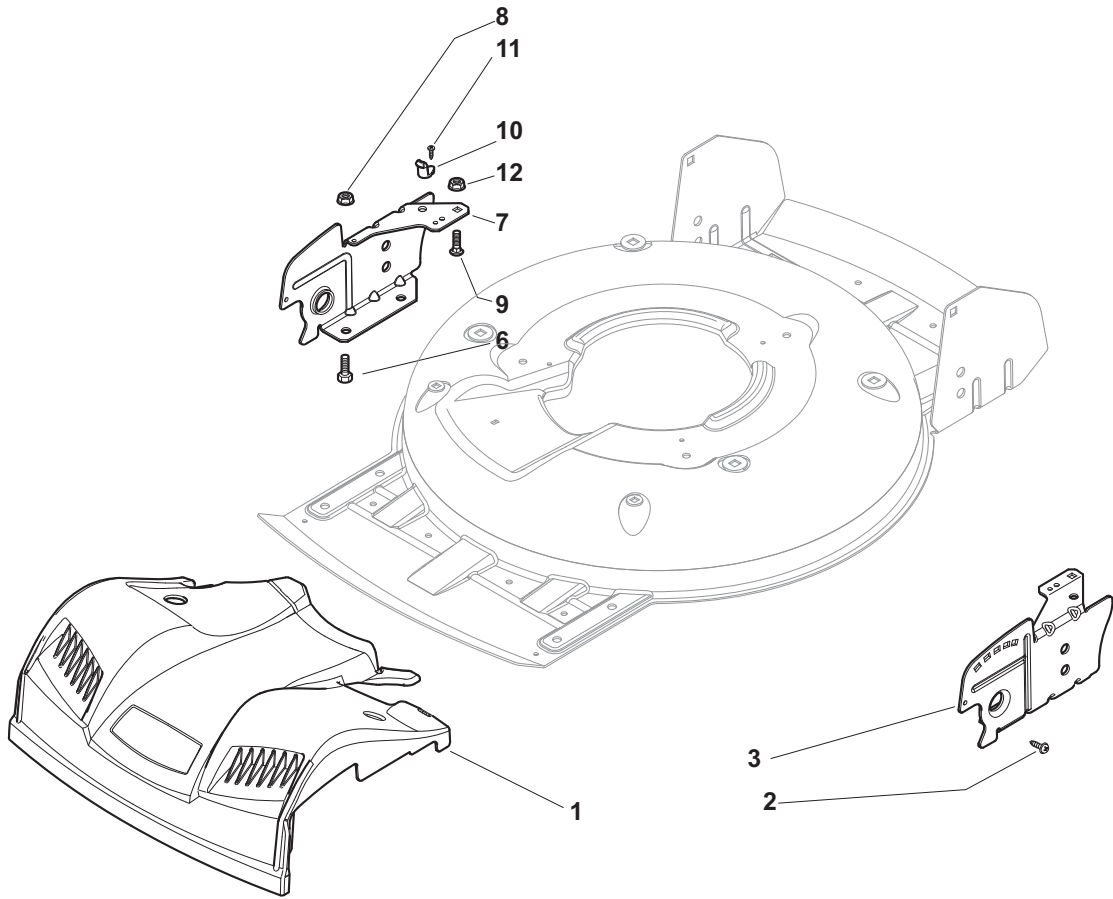

THIS INFORMATION IS NOT INTENDED FOR SALE OR RESALE, AND THIS NOTICE MUST REMAIN ON ALL COPIES.

Position	Part No.	Q.Ty	Description
1	81002909/1	1	Deck Grey
3	81002849/0	1	Axle, Front Wheels
12	12791011/0	4	Screw
13	81545105/0	1	Left Plate
14	12154510/0	4	Nut
15	81545104/0	1	Right Plate
16	81002851/0	1	Axle, Rear Wheels
17	12789000/0	2	Screw
18	81003323/0	1	Lever, Height Adjustment
19	12154330/0	2	Nut
20	12293200/0	1	Nut
21	22399812/0	1	Knob
22	12735661/0	2	Screw
23	22551529/0	2	Plate
24	12521330/0	2	Washer
25	22033329/0	1	Rod, Height Adjustment Control
26	12604899/0	2	Crown Fastener
27	22446184/0	1	Spring

Position	Part No.	Q.Ty	Description
1	81006377/0	1	Right Handle, Lower Part Black
2	18566114/0	4	Cap
3	12819100/0	6	Screw
4	12155000/0	6	Nut
5	18203854/0	6	Protection
6	381006379/0	1	Left Handle, Lower Part Black
7	12793102/0	4	Screw
8	181006365/1	1	Handle, Middle Part Black
9	12155000/0	4	Nut
10	12523060/0	2	Washer
11	12523080/0	1	Washer
12	22399813/0	1	Knob

Position	Part No.	Q.Ty	Description
1	22110492/0	4	Hub Cap
2	22122200/0	8	Bearing
3	381007390/1	4	Wheel Ø 210
4	12521350/0	4	Washer
5	12155000/0	4	Nut
6	12530150/0	2	Elastic Washer

Position	Part No.	Q.Ty	Description
1	22465611/0	1	Hub With Pulley, Crankshaft Ø 22
2	81004146/0	1	Blade Winged
3	22672110/1	2	Clutch Washer
4	22672105/0	1	Washer
5	12508120/0	1	Cupped Spring
6	22041940/0	1	Clutch Bush
7	12736850/0	1	Screw
8	12139100/0	1	Feather, Crankshaft Ø 22.2
9	22524329/0	3	Pin
10	22672201/0	3	Washer
11	22207225/0	1	Flange, Black
12	22250012/0	3	Grommet
13	22671651/0	3	Washer
14	12521350/0	3	Washer
15	12155000/0	3	Nut
16	12791400/0	1	Screw
17	22450444/0	1	Spring
18	112735108/1	3	Screw