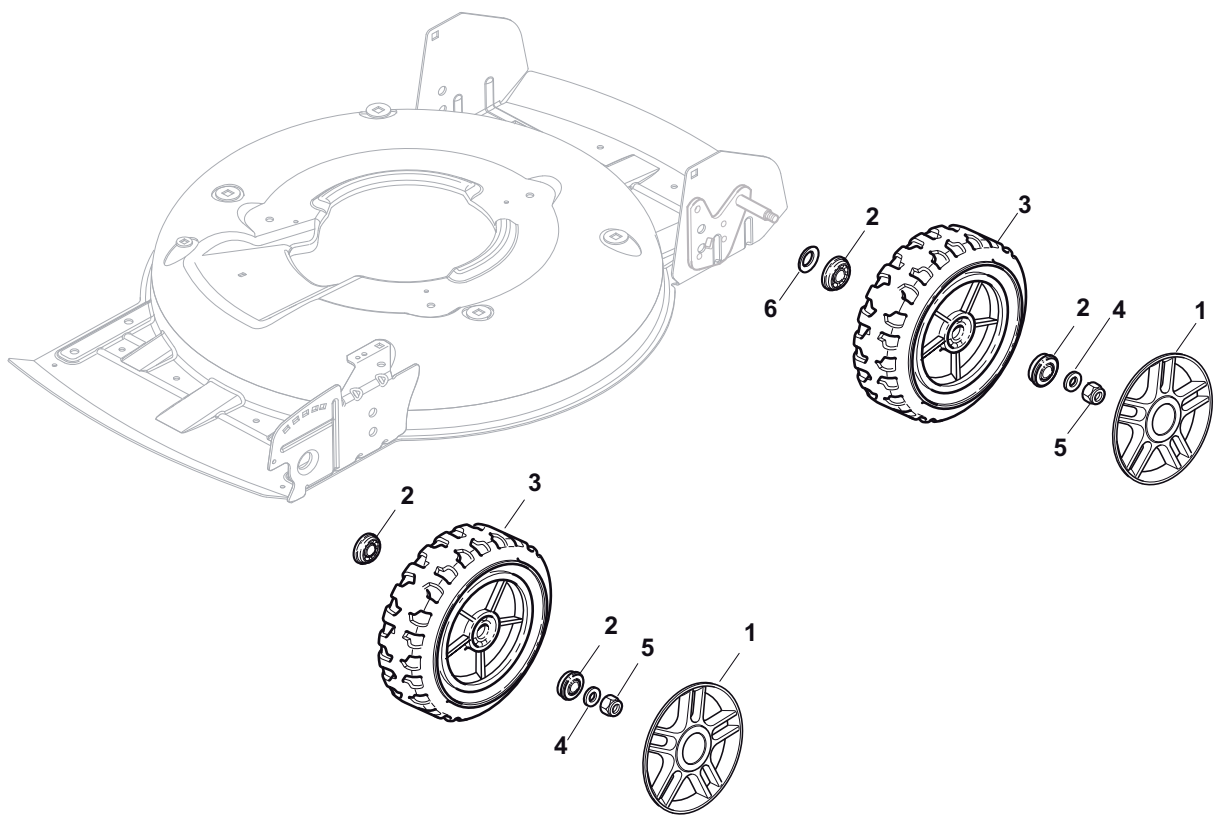

Position	Part No.	Q.Ty	Description
1	81006377/0	1	Right Handle, Lower Part Black
2	18566114/0	4	Cap
3	12819100/0	6	Screw
4	12155000/0	6	Nut
5	18203854/0	6	Protection
6	381006379/0	1	Left Handle, Lower Part Black
7	12793102/0	4	Screw
8	181006365/1	1	Handle, Middle Part Black
9	12155000/0	4	Nut
10	12523060/0	2	Washer
11	12523080/0	1	Washer
12	22399813/0	1	Knob

Position	Part No.	Q.Ty	Description
1	181006367/1	1	Handle, Upper Part Black
2	12727783/0	1	Screw
3	181000618/0	1	Cable, Thread Engine Brake
4	22551640/0	1	Plate
5	12154510/0	1	Nut
6	81003318/1	1	Lever, Engine Brake
7	12154510/0	2	Nut
8	12521330/0	2	Washer
9	22671660/1	2	Washer
10	12727784/0	2	Screw
11	12292100/0	1	Nut
12	12530060/0	1	Washer
13	22450446/0	1	Spring
14	22170840/0	1	Spacer
15	81003313/0	1	Lever, Driving
16	12293200/0	1	Nut
17	22399812/0	1	Knob
18	12727791/0	1	Screw
19	381000745/1	1	Cable, Rear Drive
20	12521330/0	1	Washer
21	12154510/0	1	Nut
22	22170843/0	1	Spacer
23	22551653/0	1	Plate
25	22170842/0	1	Spacer
26	12727786/0	1	Screw
28	22430314/0	1	Spring
29	81004405/0	1	Dash Board
30	12154510/0	1	Nut
31	12727792/0	1	Screw
32	12154510/0	1	Nut
33	22500050/0	1	Shoe
34	22524342/0	1	Pin
35	12604897/0	1	Snap Ring

Position	Part No.	Q.Ty	Description
1	22110492/0	4	Hub Cap
2	22122200/0	8	Bearing
3	381007390/1	4	Wheel Ø 210
4	12521350/0	4	Washer
5	12155000/0	4	Nut
6	12530150/0	2	Elastic Washer

Position	Part No.	Q.Ty	Description
1	22465611/0	1	Hub With Pulley, Crankshaft Ø 22
2	81004146/0	1	Blade Winged
3	22672110/1	2	Clutch Washer
4	22672105/0	1	Washer
5	12508120/0	1	Cupped Spring
6	22041940/0	1	Clutch Bush
7	12736850/0	1	Screw
8	12139100/0	1	Feather, Crankshaft Ø 22.2
9	22524329/0	3	Pin
10	22672201/0	3	Washer
11	22207225/0	1	Flange, Black
12	22250012/0	3	Grommet
13	22671651/0	3	Washer
14	12521350/0	3	Washer
15	12155000/0	3	Nut
16	12791400/0	1	Screw
17	22450444/0	1	Spring
18	112735108/1	3	Screw