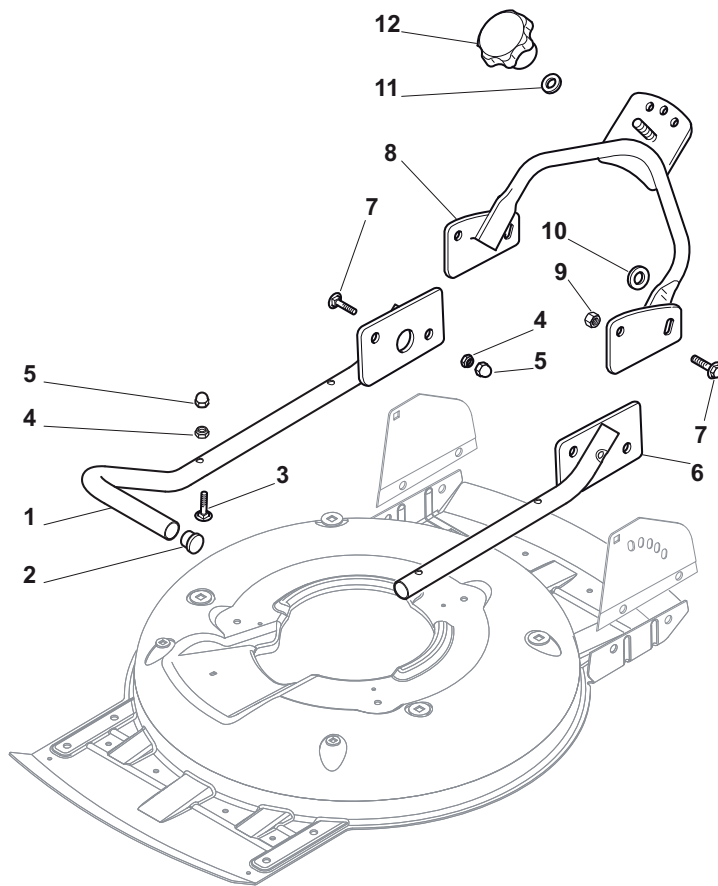

THIS INFORMATION IS NOT INTENDED FOR SALE OR RESALE, AND THIS NOTICE MUST REMAIN ON ALL COPIES.

Position	Part No.	Q.Ty	Description
1	81002909/1	1	Deck Grey
3	81002849/0	1	Axle, Front Wheels
12	12791011/0	4	Screw
13	81545105/0	1	Left Plate
14	12154510/0	4	Nut
15	81545104/0	1	Right Plate
16	81002851/0	1	Axle, Rear Wheels
17	12789000/0	2	Screw
18	81003323/0	1	Lever, Height Adjustment
19	12154330/0	2	Nut
20	12293200/0	1	Nut
21	22399812/0	1	Knob
22	12735661/0	2	Screw
23	22551529/0	2	Plate
24	12521330/0	2	Washer
25	22033329/0	1	Rod, Height Adjustment Control
26	12604899/0	2	Crown Fastener
27	22446184/0	1	Spring

Position	Part No.	Q.Ty	Description
1	81006377/0	1	Right Handle, Lower Part Black
2	18566114/0	4	Cap
3	12819100/0	6	Screw
4	12155000/0	6	Nut
5	18203854/0	6	Protection
6	381006379/0	1	Left Handle, Lower Part Black
7	12793102/0	4	Screw
8	181006365/1	1	Handle, Middle Part Black
9	12155000/0	4	Nut
10	12523060/0	2	Washer
11	12523080/0	1	Washer
12	22399813/0	1	Knob

Position	Part No.	Q.Ty	Description
1	22110492/0	4	Hub Cap
2	22122200/0	8	Bearing
3	381007390/1	4	Wheel Ø 210
4	12521350/0	4	Washer
5	12155000/0	4	Nut
6	12530150/0	2	Elastic Washer

Position	Part No.	Q.Ty	Description
1	22465611/0	1	Hub With Pulley, Crankshaft Ø 22
2	81004146/0	1	Blade Winged
3	22672110/1	2	Clutch Washer
4	22672105/0	1	Washer
5	12508120/0	1	Cupped Spring
6	22041940/0	1	Clutch Bush
7	12736850/0	1	Screw
8	12139100/0	1	Feather, Crankshaft Ø 22.2
9	22524329/0	3	Pin
10	22672201/0	3	Washer
11	22207225/0	1	Flange, Black
12	22250012/0	3	Grommet
13	22671651/0	3	Washer
14	12521350/0	3	Washer
15	12155000/0	3	Nut
16	12791400/0	1	Screw
17	22450444/0	1	Spring
18	112735108/1	3	Screw