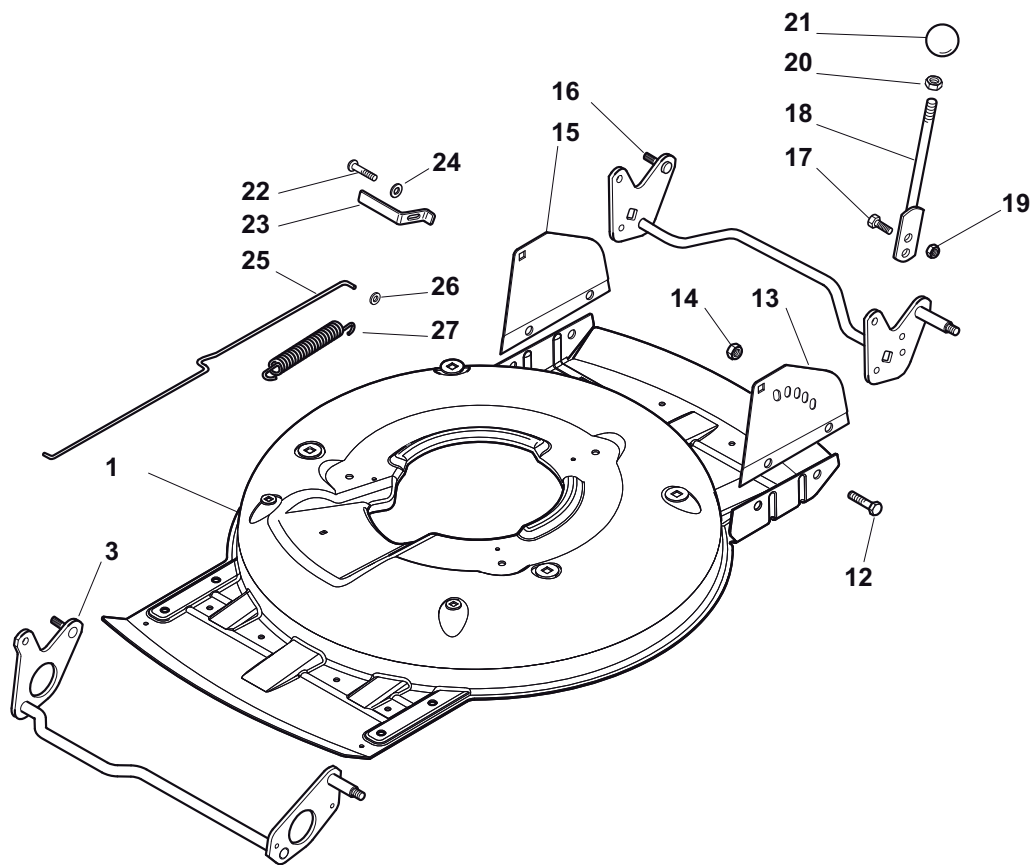

THIS INFORMATION IS NOT INTENDED FOR SALE OR RESALE, AND THIS NOTICE MUST REMAIN ON ALL COPIES.

Position	Part No.	Q.Ty	Description
1	81002909/1	1	Deck Grey
3	81002849/0	1	Axle, Front Wheels
12	12791011/0	4	Screw
13	81545105/0	1	Left Plate
14	12154510/0	4	Nut
15	81545104/0	1	Right Plate
16	81002851/0	1	Axle, Rear Wheels
17	12789000/0	2	Screw
18	81003323/0	1	Lever, Height Adjustment
19	12154330/0	2	Nut
20	12293200/0	1	Nut
21	22399812/0	1	Knob
22	12735661/0	2	Screw
23	22551529/0	2	Plate
24	12521330/0	2	Washer
25	22033329/0	1	Rod, Height Adjustment Control
26	12604899/0	2	Crown Fastener
27	22446184/0	1	Spring

Position	Part No.	Q.Ty	Description
1	81006377/0	1	Right Handle, Lower Part Black
2	18566114/0	4	Cap
3	12819100/0	6	Screw
4	12155000/0	6	Nut
5	18203854/0	6	Protection
6	381006379/0	1	Left Handle, Lower Part Black
7	12793102/0	4	Screw
8	181006365/1	1	Handle, Middle Part Black
9	12155000/0	4	Nut
10	12523060/0	2	Washer
11	12523080/0	1	Washer
12	22399813/0	1	Knob

Position	Part No.	Q.Ty	Description
1	22110492/0	4	Hub Cap
2	22122200/0	8	Bearing
3	381007390/1	4	Wheel Ø 210
4	12521350/0	4	Washer
5	12155000/0	4	Nut
6	12530150/0	2	Elastic Washer

Position	Part No.	Q.Ty	Description
1	22465611/0	1	Hub With Pulley, Crankshaft Ø 22
2	81004146/0	1	Blade Winged
3	22672110/1	2	Clutch Washer
4	22672105/0	1	Washer
5	12508120/0	1	Cupped Spring
6	22041940/0	1	Clutch Bush
7	12736850/0	1	Screw
8	12139100/0	1	Feather, Crankshaft Ø 22.2
9	22524329/0	3	Pin
10	22672201/0	3	Washer
11	22207225/0	1	Flange, Black
12	22250012/0	3	Grommet
13	22671651/0	3	Washer
14	12521350/0	3	Washer
15	12155000/0	3	Nut
16	12791400/0	1	Screw
17	22450444/0	1	Spring
18	112735108/1	3	Screw