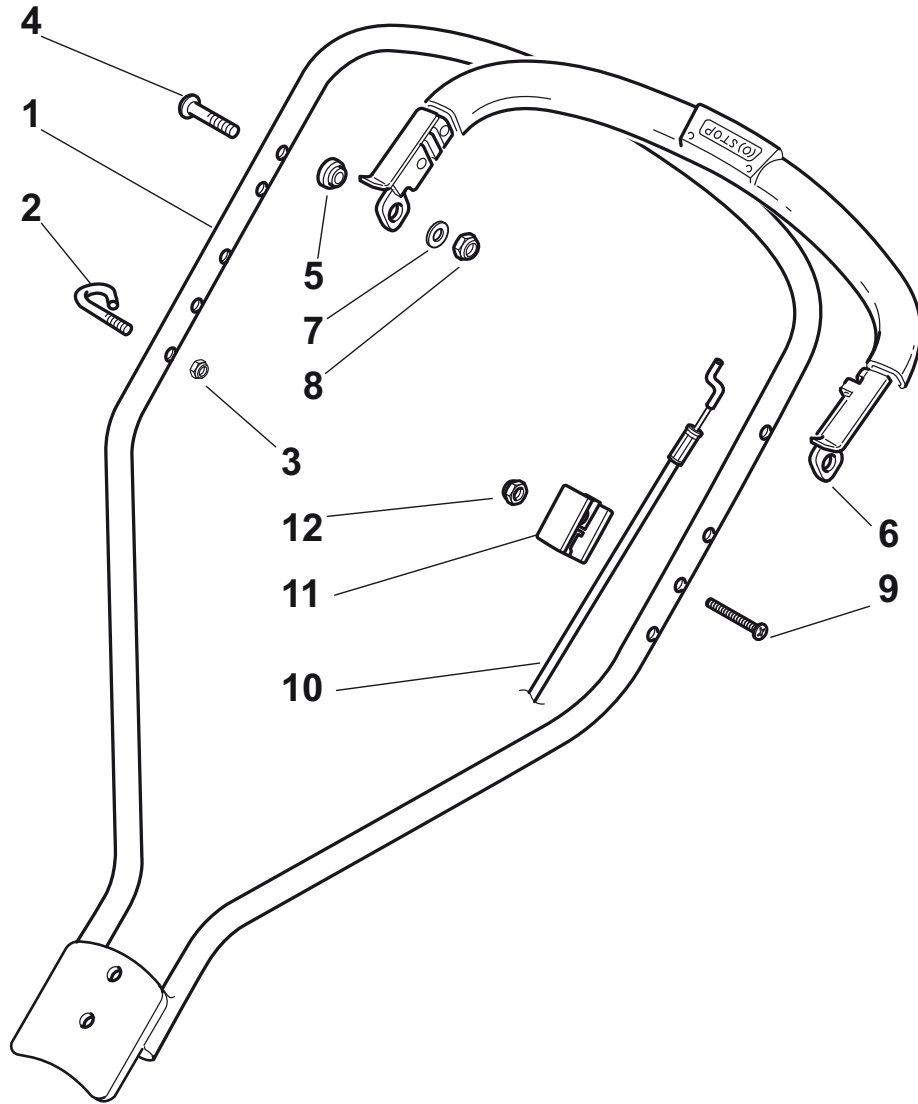

THIS INFORMATION IS NOT INTENDED FOR SALE OR RESALE, AND THIS NOTICE MUST REMAIN ON ALL COPIES.

Position	Part No.	Q.Ty	Description
1	81002909/1	1	Deck Grey
2	22600093/0	1	Protection, L Wheel
3	81002849/0	1	Axle, Front Wheels
4	22033397/0	1	Axle, Front Wheels
5	22020050/0	2	Snap Ring
6	22600092/0	1	Protection, R Wheel
12	12791011/0	4	Screw
13	81545105/0	1	Left Plate
14	12154510/0	4	Nut
15	81545104/0	1	Right Plate
16	81002851/0	1	Axle, Rear Wheels
17	12789000/0	2	Screw
18	81003323/0	1	Lever, Height Adjustment
19	12154330/0	2	Nut
20	12293200/0	1	Nut
21	22399812/0	1	Knob
22	12735661/0	2	Screw
23	22551529/0	2	Plate
24	12521330/0	2	Washer
25	22033329/0	1	Rod, Height Adjustment Control
26	12604899/0	2	Crown Fastener
27	22446184/0	1	Spring

Position	Part No.	Q.Ty	Description
1	181006367/1	1	Handle, Upper Part Black
2	22430314/0	1	Spring
3	12154510/0	1	Nut
4	12727784/0	2	Screw
5	22671660/1	2	Washer
6	81003318/1	1	Lever, Engine Brake
7	12523040/0	2	Washer
8	12154510/0	2	Nut
9	12727783/0	1	Screw
10	181000618/0	1	Cable, Thread Engine Brake
11	22551640/0	1	Plate
12	12154510/0	1	Nut

Position	Part No.	Q.Ty	Description
1	22110492/0	4	Hub Cap
2	22122200/0	8	Bearing
3	381007390/1	4	Wheel Ø 210
4	12521350/0	4	Washer
5	12155000/0	4	Nut
6	12530150/0	2	Elastic Washer

Position	Part No.	Q.Ty	Description
1	22465611/0	1	Hub With Pulley, Crankshaft Ø 22
2	81004146/0	1	Blade Winged
3	22672110/1	2	Clutch Washer
4	22672105/0	1	Washer
5	12508120/0	1	Cupped Spring
6	22041940/0	1	Clutch Bush
7	12736850/0	1	Screw
8	12139100/0	1	Feather, Crankshaft Ø 22.2
9	22524329/0	3	Pin
10	22672201/0	3	Washer
11	22207225/0	1	Flange, Black
12	22250012/0	3	Grommet
13	22671651/0	3	Washer
14	12521350/0	3	Washer
15	12155000/0	3	Nut
16	12791400/0	1	Screw
17	22450444/0	1	Spring
18	112735108/1	3	Screw