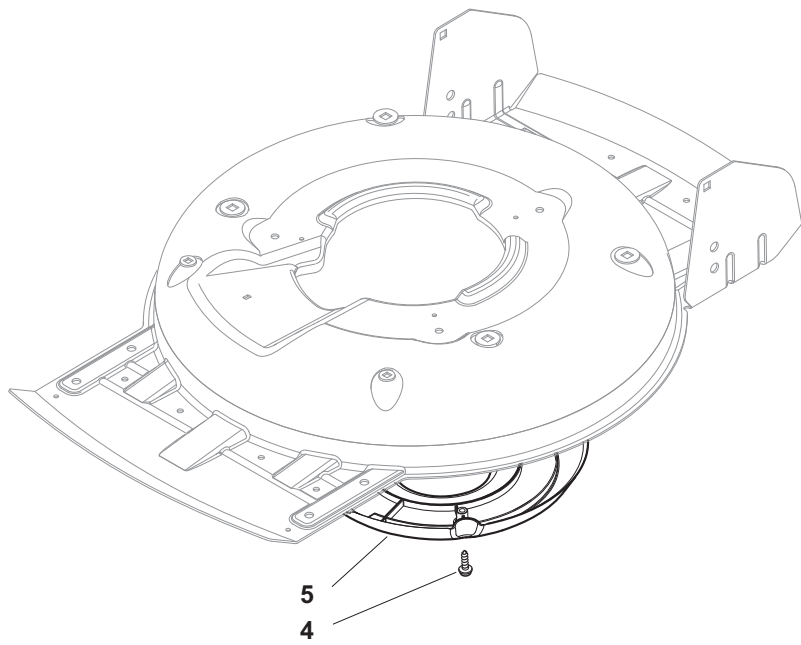

THIS INFORMATION IS NOT INTENDED FOR SALE OR RESALE, AND THIS NOTICE MUST REMAIN ON ALL COPIES.

Position	Part No.	Q.Ty	Description
1	81002909/1	1	Deck Grey
2	22600093/0	1	Protection, L Wheel
3	81002849/0	1	Axle, Front Wheels
4	22033397/0	1	Axle, Front Wheels
5	22020050/0	2	Snap Ring
6	22600092/0	1	Protection, R Wheel
12	12791011/0	4	Screw
13	81545105/0	1	Left Plate
14	12154510/0	4	Nut
15	81545104/0	1	Right Plate
16	81002851/0	1	Axle, Rear Wheels
17	12789000/0	2	Screw
18	81003323/0	1	Lever, Height Adjustment
19	12154330/0	2	Nut
20	12293200/0	1	Nut
21	22399812/0	1	Knob
22	12735661/0	2	Screw
23	22551529/0	2	Plate
24	12521330/0	2	Washer
25	22033329/0	1	Rod, Height Adjustment Control
26	12604899/0	2	Crown Fastener
27	22446184/0	1	Spring

Position	Part No.	Q.Ty	Description
4	12728530/0	3	Screw
5	22060220/0	1	Protection

Position	Part No.	Q.Ty	Description
1	81006377/0	1	Right Handle, Lower Part Black
2	18566114/0	4	Cap
3	12819100/0	6	Screw
4	12155000/0	6	Nut
5	18203854/0	6	Protection
6	381006379/0	1	Left Handle, Lower Part Black
7	12793102/0	4	Screw
8	181006365/1	1	Handle, Middle Part Black
9	12155000/0	4	Nut
10	12523060/0	2	Washer
11	12523080/0	1	Washer
12	22399813/0	1	Knob

Position	Part No.	Q.Ty	Description
1	22110492/0	4	Hub Cap
2	22122200/0	8	Bearing
3	381007390/1	4	Wheel Ø 210
4	12521350/0	4	Washer
5	12155000/0	4	Nut
6	12530150/0	2	Elastic Washer

Position	Part No.	Q.Ty	Description
1	22465611/0	1	Hub With Pulley, Crankshaft Ø 22
2	81004146/0	1	Blade Winged
3	22672110/1	2	Clutch Washer
4	22672105/0	1	Washer
5	12508120/0	1	Cupped Spring
6	22041940/0	1	Clutch Bush
7	12736850/0	1	Screw
8	12139100/0	1	Feather, Crankshaft Ø 22.2
9	22524329/0	3	Pin
10	22672201/0	3	Washer
11	22207225/0	1	Flange, Black
12	22250012/0	3	Grommet
13	22671651/0	3	Washer
14	12521350/0	3	Washer
15	12155000/0	3	Nut
16	12791400/0	1	Screw
17	22450444/0	1	Spring
18	112735108/1	3	Screw