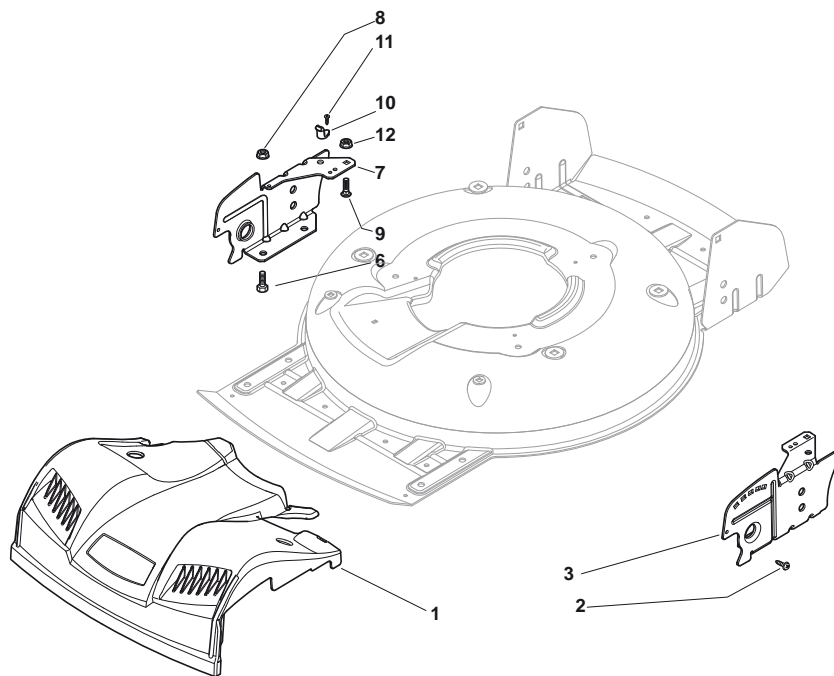

THIS INFORMATION IS NOT INTENDED FOR SALE OR RESALE, AND THIS NOTICE MUST REMAIN ON ALL COPIES.

Position	Part No.	Q.Ty	Description
1	81002909/1	1	Deck Grey
2	22600093/0	1	Protection, L Wheel
3	81002849/0	1	Axle, Front Wheels
4	22033397/0	1	Axle, Front Wheels
5	22020050/0	2	Snap Ring
6	22600092/0	1	Protection, R Wheel
12	12791011/0	4	Screw
13	81545105/0	1	Left Plate
14	12154510/0	4	Nut
15	81545104/0	1	Right Plate
16	81002851/0	1	Axle, Rear Wheels
17	12789000/0	2	Screw
18	81003323/0	1	Lever, Height Adjustment
19	12154330/0	2	Nut
20	12293200/0	1	Nut
21	22399812/0	1	Knob
22	12735661/0	2	Screw
23	22551529/0	2	Plate
24	12521330/0	2	Washer
25	22033329/0	1	Rod, Height Adjustment Control
26	12604899/0	2	Crown Fastener
27	22446184/0	1	Spring

Position	Part No.	Q.Ty	Description
1	181006367/1	1	Handle, Upper Part Black
2	22430314/0	1	Spring
3	12154510/0	1	Nut
4	12727784/0	2	Screw
5	22671660/1	2	Washer
6	81003318/1	1	Lever, Engine Brake
7	12523040/0	2	Washer
8	12154510/0	2	Nut
9	12727783/0	1	Screw
10	181000618/0	1	Cable, Thread Engine Brake
11	22551640/0	1	Plate
12	12154510/0	1	Nut

Position	Part No.	Q.Ty	Description
1	22110492/0	4	Hub Cap
2	22122200/0	8	Bearing
3	381007390/1	4	Wheel Ø 210
4	12521350/0	4	Washer
5	12155000/0	4	Nut
6	12530150/0	2	Elastic Washer

Position	Part No.	Q.Ty	Description
1	22465611/0	1	Hub With Pulley, Crankshaft Ø 22
2	81004146/0	1	Blade Winged
3	22672110/1	2	Clutch Washer
4	22672105/0	1	Washer
5	12508120/0	1	Cupped Spring
6	22041940/0	1	Clutch Bush
7	12736850/0	1	Screw
8	12139100/0	1	Feather, Crankshaft Ø 22.2
9	22524329/0	3	Pin
10	22672201/0	3	Washer
11	22207225/0	1	Flange, Black
12	22250012/0	3	Grommet
13	22671651/0	3	Washer
14	12521350/0	3	Washer
15	12155000/0	3	Nut
16	12791400/0	1	Screw
17	22450444/0	1	Spring
18	112735108/1	3	Screw