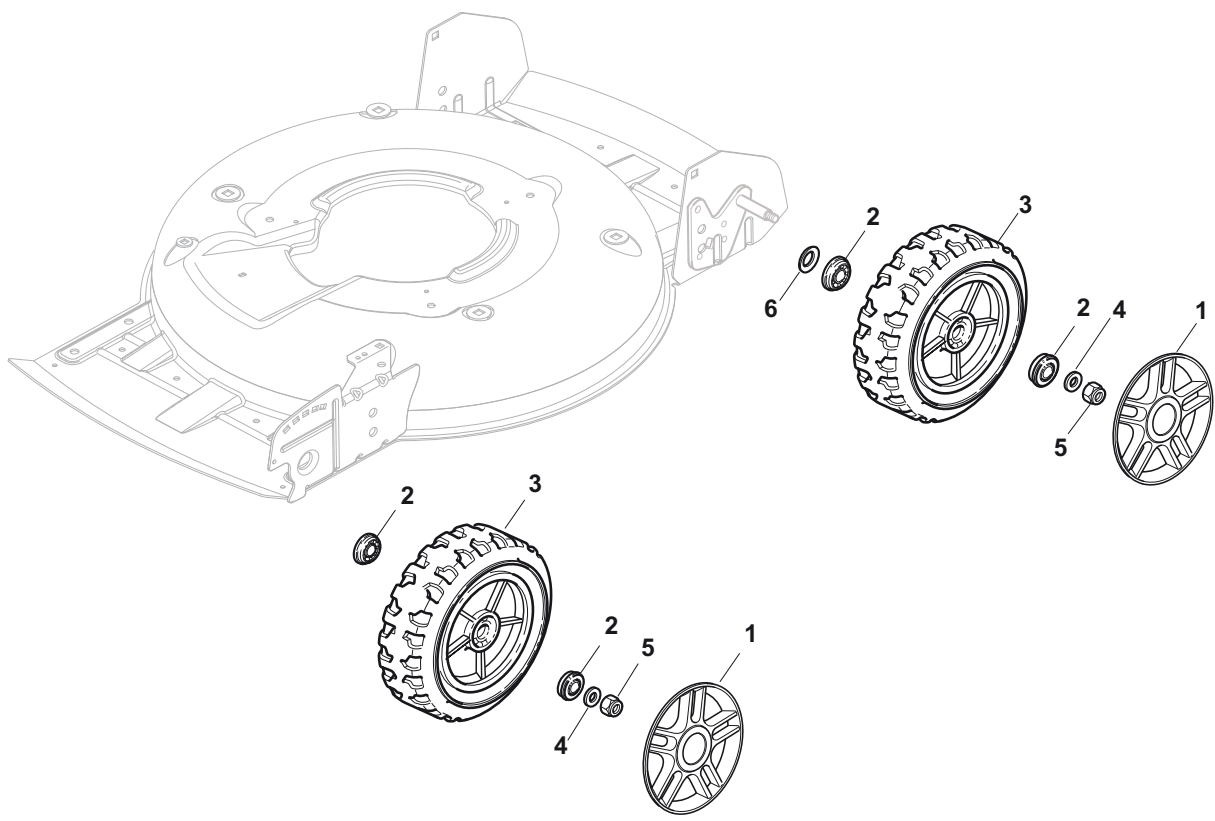

Position	Part No.	Q.Ty	Description
1	322226097/1	1	Mask, Yellow
2	12728523/0	2	Screw
3	22778421/0	1	Bracket, L
6	12792611/0	4	Screw
7	22778419/0	1	Bracket, R
8	12293201/0	4	Nut
9	12815200/0	2	Screw
10	22020400/0	2	Fairlead
11	12728523/0	2	Screw
12	12292102/0	2	Nut

Position	Part No.	Q.Ty	Description
4	12728530/0	3	Screw
5	22060220/0	1	Protection

Position	Part No.	Q.Ty	Description
1	81006377/0	1	Right Handle, Lower Part Black
2	18566114/0	4	Cap
3	12819100/0	6	Screw
4	12155000/0	6	Nut
5	18203854/0	6	Protection
6	381006379/0	1	Left Handle, Lower Part Black
7	12793102/0	4	Screw
8	181006365/1	1	Handle, Middle Part Black
9	12155000/0	4	Nut
10	12523060/0	2	Washer
11	12523080/0	1	Washer
12	22399813/0	1	Knob

Position	Part No.	Q.Ty	Description
1	181006367/1	1	Handle, Upper Part Black
2	22430314/0	1	Spring
3	12154510/0	1	Nut
4	12727784/0	2	Screw
5	22671660/1	2	Washer
6	81003318/1	1	Lever, Engine Brake
7	12523040/0	2	Washer
8	12154510/0	2	Nut
9	12727783/0	1	Screw
10	181000618/0	1	Cable, Thread Engine Brake
11	22551640/0	1	Plate
12	12154510/0	1	Nut

Position	Part No.	Q.Ty	Description
1	22110492/0	4	Hub Cap
2	22122200/0	8	Bearing
3	381007390/1	4	Wheel Ø 210
4	12521350/0	4	Washer
5	12155000/0	4	Nut
6	12530150/0	2	Elastic Washer

Position	Part No.	Q.Ty	Description
1	22465611/0	1	Hub With Pulley, Crankshaft Ø 22
2	81004146/0	1	Blade Winged
3	22672110/1	2	Clutch Washer
4	22672105/0	1	Washer
5	12508120/0	1	Cupped Spring
6	22041940/0	1	Clutch Bush
7	12736850/0	1	Screw
8	12139100/0	1	Feather, Crankshaft Ø 22.2
9	22524329/0	3	Pin
10	22672201/0	3	Washer
11	22207225/0	1	Flange, Black
12	22250012/0	3	Grommet
13	22671651/0	3	Washer
14	12521350/0	3	Washer
15	12155000/0	3	Nut
16	12791400/0	1	Screw
17	22450444/0	1	Spring
18	112735108/1	3	Screw