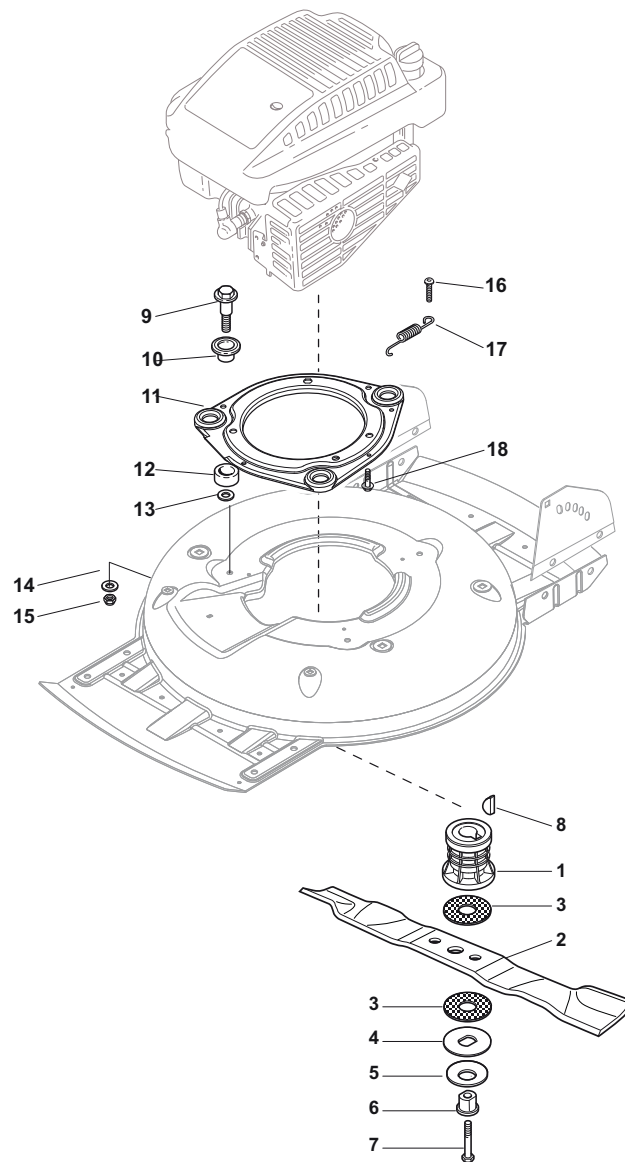

Position	Part No.	Q.Ty	Description
4	12728530/0	3	Screw
5	22060220/0	1	Protection

Position	Part No.	Q.Ty	Description
1	81006377/0	1	Right Handle, Lower Part Black
2	18566114/0	4	Cap
3	12819100/0	6	Screw
4	12155000/0	6	Nut
5	18203854/0	6	Protection
6	381006379/0	1	Left Handle, Lower Part Black
7	12793102/0	4	Screw
8	181006365/1	1	Handle, Middle Part Black
9	12155000/0	4	Nut
10	12523060/0	2	Washer
11	12523080/0	1	Washer
12	22399813/0	1	Knob

Position	Part No.	Q.Ty	Description
1	181006367/1	1	Handle, Upper Part Black
2	22430314/0	1	Spring
3	12154510/0	1	Nut
4	12727784/0	2	Screw
5	22671660/1	2	Washer
6	81003318/1	1	Lever, Engine Brake
7	12523040/0	2	Washer
8	12154510/0	2	Nut
9	12727783/0	1	Screw
10	181000618/0	1	Cable, Thread Engine Brake
11	22551640/0	1	Plate
12	12154510/0	1	Nut

Position	Part No.	Q.Ty	Description
1	22110492/0	4	Hub Cap
2	22122200/0	8	Bearing
3	381007390/1	4	Wheel Ø 210
4	12521350/0	4	Washer
5	12155000/0	4	Nut
6	12530150/0	2	Elastic Washer

Position	Part No.	Q.Ty	Description
1	22465611/0	1	Hub With Pulley, Crankshaft Ø 22
2	81004146/0	1	Blade Winged
3	22672110/1	2	Clutch Washer
4	22672105/0	1	Washer
5	12508120/0	1	Cupped Spring
6	22041940/0	1	Clutch Bush
7	12736850/0	1	Screw
8	12139100/0	1	Feather, Crankshaft Ø 22.2
9	22524329/0	3	Pin
10	22672201/0	3	Washer
11	22207225/0	1	Flange, Black
12	22250012/0	3	Grommet
13	22671651/0	3	Washer
14	12521350/0	3	Washer
15	12155000/0	3	Nut
16	12791400/0	1	Screw
17	22450444/0	1	Spring
18	112735108/1	3	Screw