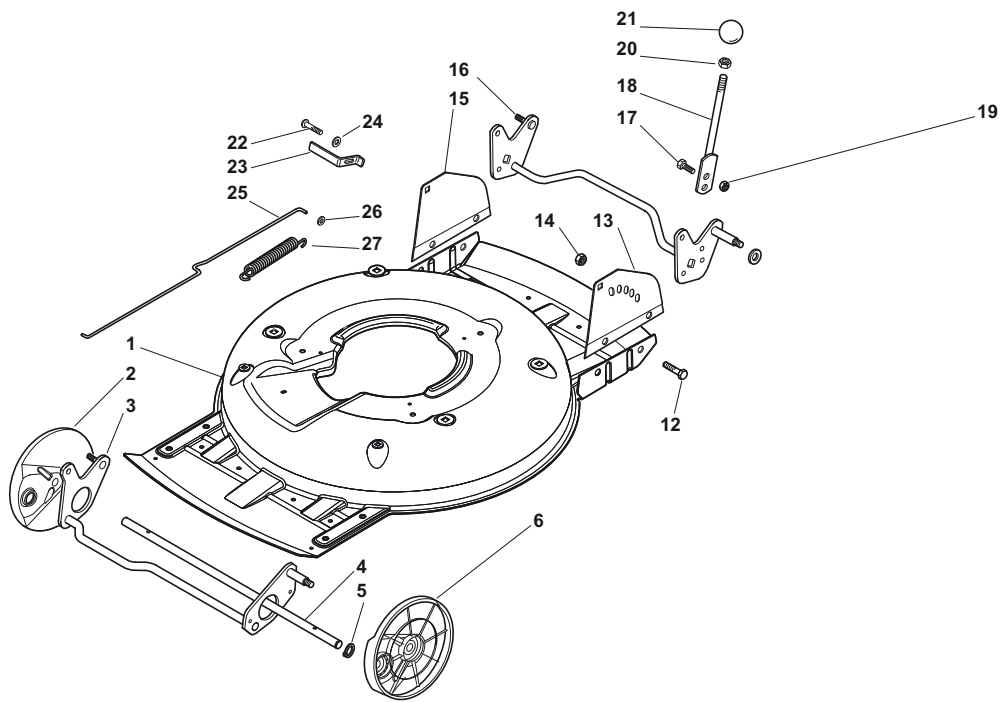

THIS INFORMATION IS NOT INTENDED FOR SALE OR RESALE, AND THIS NOTICE MUST REMAIN ON ALL COPIES.

Position	Part No.	Q.Ty	Description
1	81002909/1	1	Deck Grey
2	22600093/0	1	Protection, L Wheel
3	81002849/0	1	Axle, Front Wheels
4	22033397/0	1	Axle, Front Wheels
5	22020050/0	2	Snap Ring
6	22600092/0	1	Protection, R Wheel
12	12791011/0	4	Screw
13	81545105/0	1	Left Plate
14	12154510/0	4	Nut
15	81545104/0	1	Right Plate
16	81002851/0	1	Axle, Rear Wheels
17	12789000/0	2	Screw
18	81003323/0	1	Lever, Height Adjustment
19	12154330/0	2	Nut
20	12293200/0	1	Nut
21	22399812/0	1	Knob
22	12735661/0	2	Screw
23	22551529/0	2	Plate
24	12521330/0	2	Washer
25	22033329/0	1	Rod, Height Adjustment Control
26	12604899/0	2	Crown Fastener
27	22446184/0	1	Spring

Position	Part No.	Q.Ty	Description
1	181006367/1	1	Handle, Upper Part Black
2	22430314/0	1	Spring
3	12154510/0	1	Nut
4	12727784/0	2	Screw
5	22671660/1	2	Washer
6	81003318/1	1	Lever, Engine Brake
7	12523040/0	2	Washer
8	12154510/0	2	Nut
9	12727783/0	1	Screw
10	181000618/0	1	Cable, Thread Engine Brake
11	22551640/0	1	Plate
12	12154510/0	1	Nut

Position	Part No.	Q.Ty	Description
1	22110492/0	4	Hub Cap
2	22122200/0	8	Bearing
3	381007390/1	4	Wheel Ø 210
4	12521350/0	4	Washer
5	12155000/0	4	Nut
6	12530150/0	2	Elastic Washer

Position	Part No.	Q.Ty	Description
1	22465611/0	1	Hub With Pulley, Crankshaft Ø 22
2	81004146/0	1	Blade Winged
3	22672110/1	2	Clutch Washer
4	22672105/0	1	Washer
5	12508120/0	1	Cupped Spring
6	22041940/0	1	Clutch Bush
7	12736850/0	1	Screw
8	12139100/0	1	Feather, Crankshaft Ø 22.2
9	22524329/0	3	Pin
10	22672201/0	3	Washer
11	22207225/0	1	Flange, Black
12	22250012/0	3	Grommet
13	22671651/0	3	Washer
14	12521350/0	3	Washer
15	12155000/0	3	Nut
16	12791400/0	1	Screw
17	22450444/0	1	Spring
18	112735108/1	3	Screw