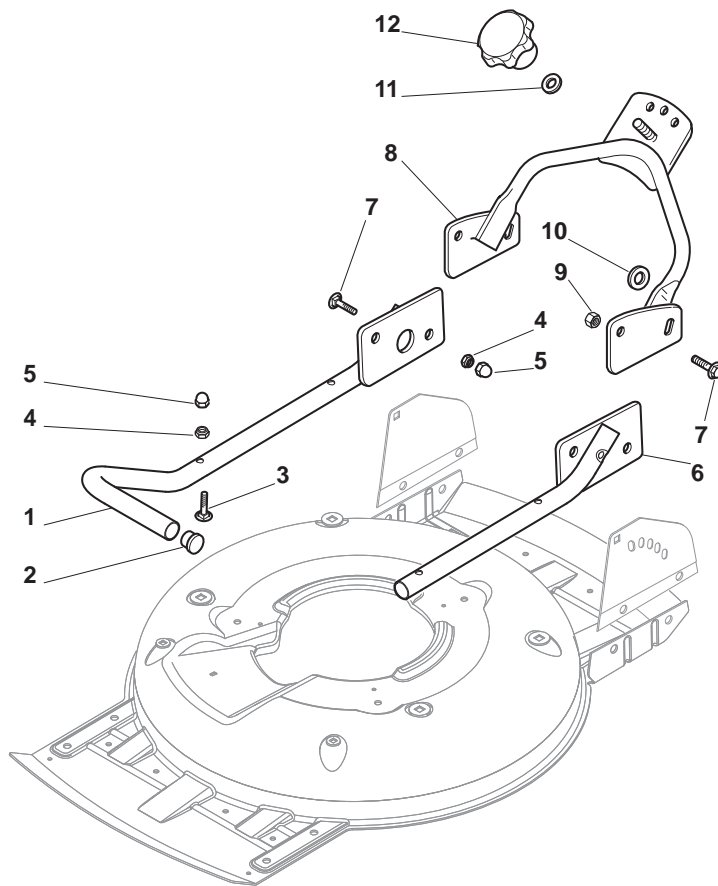

Position	Part No.	Q.Ty	Description
1	81006377/0	1	Right Handle, Lower Part Black
2	18566114/0	4	Cap
3	12819100/0	6	Screw
4	12155000/0	6	Nut
5	18203854/0	6	Protection
6	381006379/0	1	Left Handle, Lower Part Black
7	12793102/0	4	Screw
8	181006365/1	1	Handle, Middle Part Black
9	12155000/0	4	Nut
10	12523060/0	2	Washer
11	12523080/0	1	Washer
12	22399813/0	1	Knob