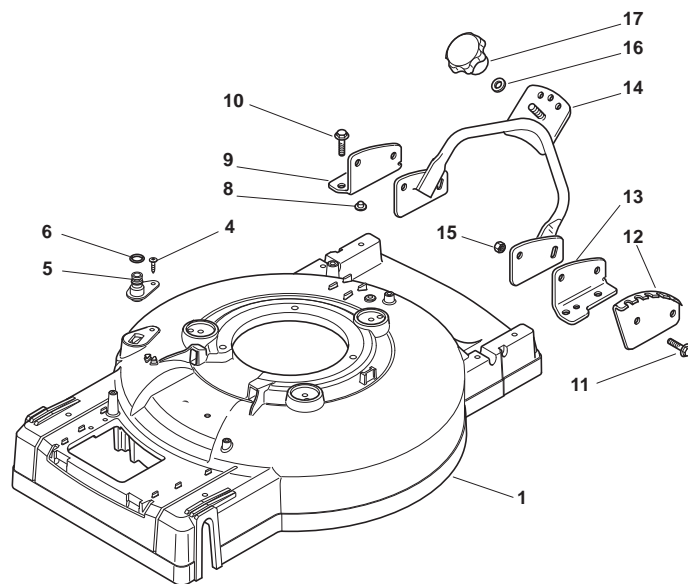

Position	Part No.	Q.Ty	Description
1	381003631/0	1	Deck Grey
4	12728519/0	1	Screw
5	22034000/0	1	Washing Connection
6	19035000/0	1	Or Ring
8	22820054/0	2	Cap
9	22778417/0	1	Bracket, R
10	12735595/0	4	Screw
11	12800815/0	4	Screw
12	22735569/0	1	Sector, Height Adjustment
13	22778415/0	1	Bracket, L
14	181006361/1	1	Handle, Lower Part Yellow
15	12293200/0	4	Nut
16	12523080/0	1	Washer
17	22399813/0	1	Knob