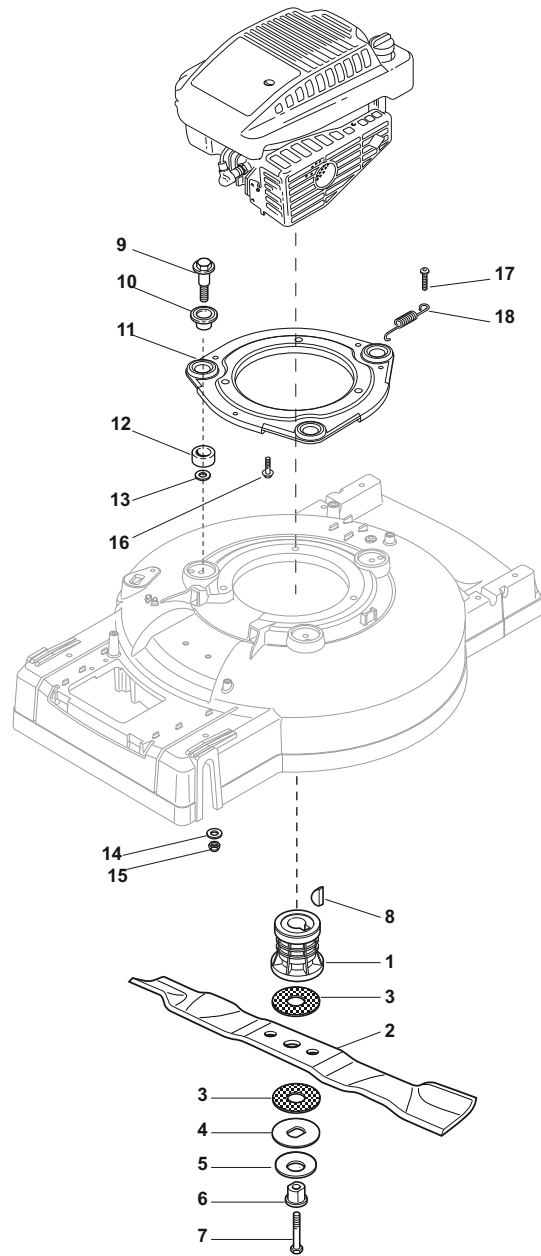

Position	Part No.	Q.Ty	Description
1	112735662/1	2	Screw
2	12521460/0	2	Washer
4	22753002/0	2	Pin
5	22671661/0	2	Washer
6	22038406/0	2	Spacer
7	12728704/0	2	Screw
8	322551661/0	1	Plate
9	12154510/0	2	Nut
10	381002833/1	1	Axle, Front Wheels
11	181003101/1	1	Gear Box
12	12645700/0	1	Pin
13	122601925/0	1	Pulley
14	35064383/0	1	Belt Zpx 812
15	12674701/0	1	Screw
16	22601914/0	1	Pulley
17	22680009/0	1	Washer
18	12154510/0	1	Nut
19	12689500/0	1	Screw
20	22601915/0	1	Pulley
21	22671656/0	1	Spacer
22	22320007/0	1	Lever
23	12791011/0	1	Screw
24	22806629/0	1	Support
25	12154510/0	2	Nut
26	12714312/0	1	Dowel
27	122601920/0	1	Pulley, Crankshaft Ø 25
32	81007112/0	1	Cable, Speed Drive Control
33	22399809/0	1	Knob
34	12728300/0	1	Screw
35	12727787/0	2	Screw
36	12154510/0	2	Nut

Position	Part No.	Q.Ty	Description
1	322545157/1	2	Plate
2	112735662/1	4	Screw
3	22671659/0	2	Washer
4	22430215/0	2	Spring
5	12604899/0	2	Crown Fastner
6	22033328/0	1	Rod, Height Adjustment Control
7	12735651/0	1	Screw
8	22545139/0	1	Plate
9	22446183/0	1	Spring
10	22671659/0	2	Washer
11	22430215/0	2	Spring
12	12735661/0	2	Screw
13	22551529/0	2	Plate
14	12521330/0	2	Washer
15	81002835/0	1	Axle, Rear Wheels
16	12793701/0	1	Screw
17	22170830/0	1	Spacer
18	81003317/0	1	Lever, Height Adjustment
19	12293201/0	1	Nut
20	12293200/0	1	Nut
21	22399812/0	1	Knob
24	12728210/0	4	Screw
25	22600129/0	2	Protection, Wheel
26	12735661/0	4	Screw
27	12521330/0	4	Washer
28	81007367/0	2	Wheel Ø 205
29	22570128/0	2	Pinion
30	22120108/0	2	Ring Gear
31	19216038/0	4	Bearing
32	12521460/0	2	Washer
33	112735662/1	2	Screw
34	22110380/0	4	Hub Cap
35	22600130/0	2	Protection, Wheel
36	81007365/0	2	Wheel Ø 205
37	19216038/0	4	Bearing
38	12521460/0	2	Washer
39	112735662/1	2	Screw