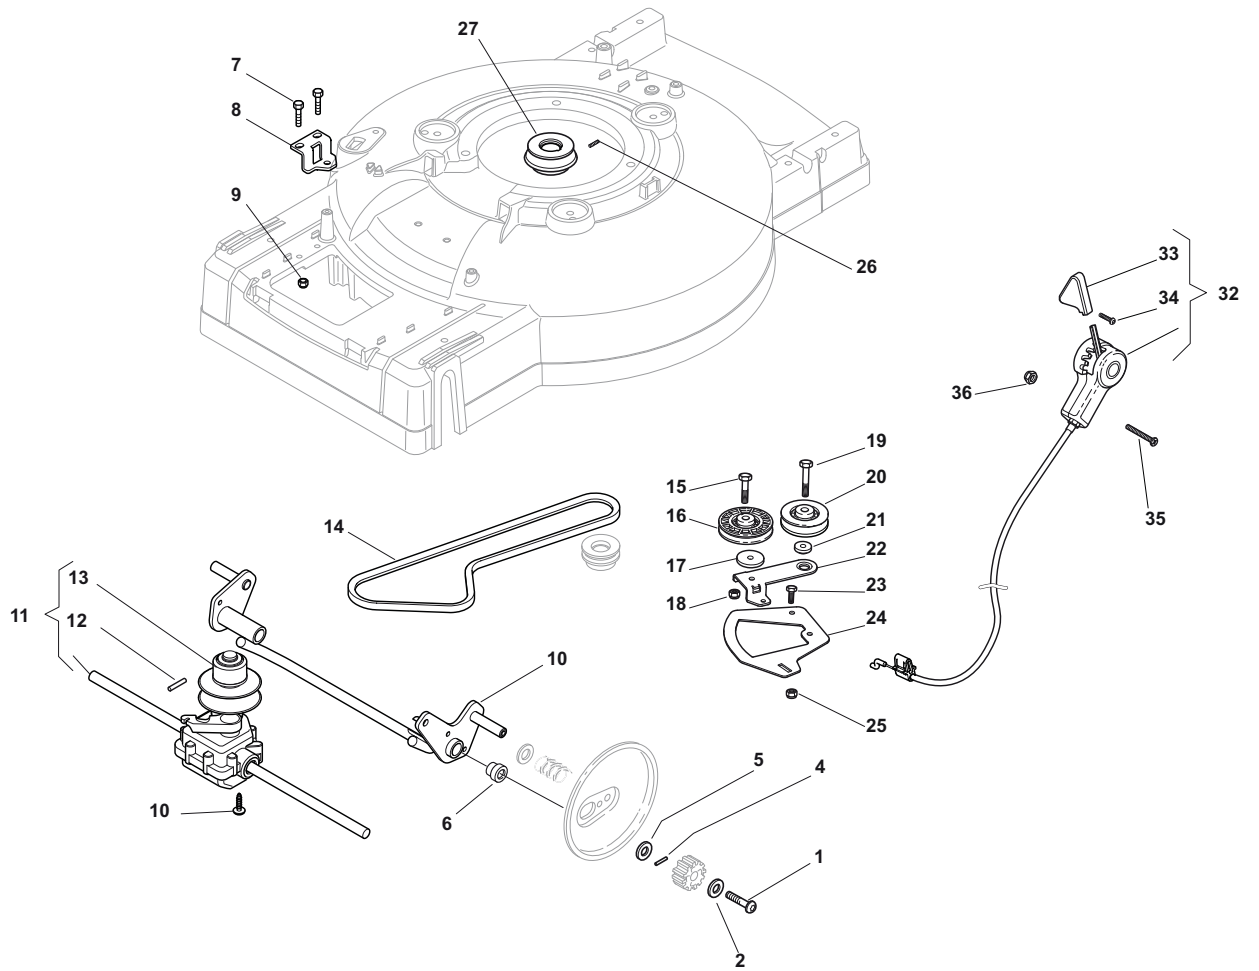

Position	Part No.	Q.Ty	Description
1	112735662/1	2	Screw
2	12521460/0	2	Washer
4	22753002/0	2	Pin
5	22671661/0	2	Washer
6	22038406/0	2	Spacer
7	12728704/0	2	Screw
8	322551661/0	1	Plate
9	12154510/0	2	Nut
10	381002833/1	1	Axle, Front Wheels
11	181003101/1	1	Gear Box
12	12645700/0	1	Pin
13	122601925/0	1	Pulley
14	35064383/0	1	Belt Zpx 812
15	12674701/0	1	Screw
16	22601914/0	1	Pulley
17	22680009/0	1	Washer
18	12154510/0	1	Nut
19	12689500/0	1	Screw
20	22601915/0	1	Pulley
21	22671656/0	1	Spacer
22	22320007/0	1	Lever
23	12791011/0	1	Screw
24	22806629/0	1	Support
25	12154510/0	2	Nut
26	12714312/0	1	Dowel
27	122601920/0	1	Pulley, Crankshaft Ø 25
32	81007112/0	1	Cable, Speed Drive Control
33	22399809/0	1	Knob
34	12728300/0	1	Screw
35	12727787/0	2	Screw
36	12154510/0	2	Nut

Position	Part No.	Q.Ty	Description
1	322545157/1	2	Plate
2	112735662/1	4	Screw
3	22671659/0	2	Washer
4	22430215/0	2	Spring
5	12604899/0	2	Crown Fastner
6	22033328/0	1	Rod, Height Adjustment Control
7	12735651/0	1	Screw
8	22545139/0	1	Plate
9	22446183/0	1	Spring
10	22671659/0	2	Washer
11	22430215/0	2	Spring
12	12735661/0	2	Screw
13	22551529/0	2	Plate
14	12521330/0	2	Washer
15	81002835/0	1	Axle, Rear Wheels
16	12793701/0	1	Screw
17	22170830/0	1	Spacer
18	81003317/0	1	Lever, Height Adjustment
19	12293201/0	1	Nut
20	12293200/0	1	Nut
21	22399812/0	1	Knob
24	12728210/0	4	Screw
25	22600129/0	2	Protection, Wheel
26	12735661/0	4	Screw
27	12521330/0	4	Washer
28	81007367/0	2	Wheel Ø 205
29	22570128/0	2	Pinion
30	22120108/0	2	Ring Gear
31	19216038/0	4	Bearing
32	12521460/0	2	Washer
33	112735662/1	2	Screw
34	22110380/0	4	Hub Cap
35	22600130/0	2	Protection, Wheel
36	81007365/0	2	Wheel Ø 205
37	19216038/0	4	Bearing
38	12521460/0	2	Washer
39	112735662/1	2	Screw