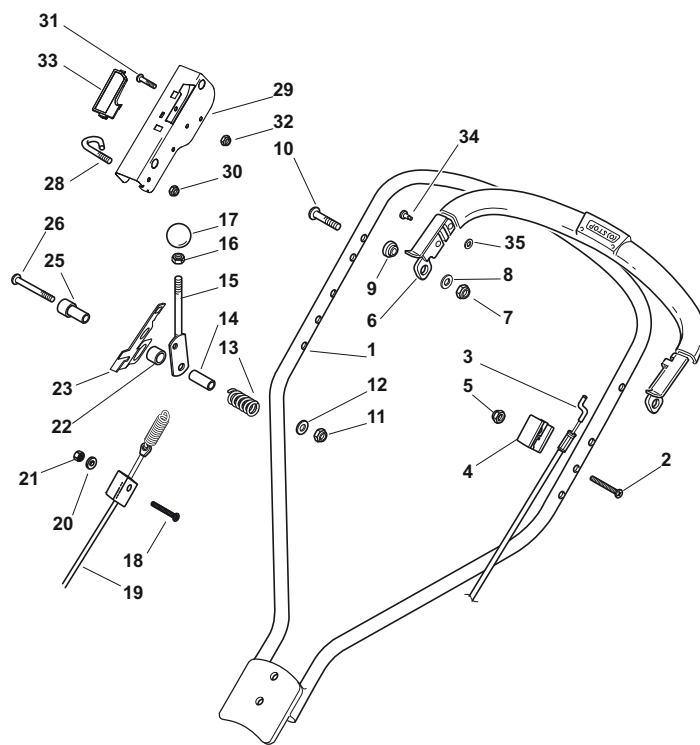

Position	Part No.	Q.Ty	Description
1	181006363/2	1	Handle, Upper Part Yellow
2	12727783/0	1	Screw
3	181000769/1	1	Cable, Thread Engine Brake
4	22551640/0	1	Plate
5	12154510/0	1	Nut
6	81003318/1	1	Lever, Engine Brake
7	12154510/0	2	Nut
8	12521330/0	2	Washer
9	22671660/1	2	Washer
10	12727784/0	2	Screw
11	12292100/0	1	Nut
12	12530060/0	1	Washer
13	22450446/0	1	Spring
14	22170840/0	1	Spacer
15	81003313/0	1	Lever, Driving
16	12293200/0	1	Nut
17	22399812/0	1	Knob
18	12727791/0	1	Screw
19	381000745/1	1	Cable, Rear Drive
20	12521330/0	1	Washer
21	12154510/0	1	Nut
22	22170843/0	1	Spacer
23	22551653/0	1	Plate
25	22170842/0	1	Spacer
26	12727786/0	1	Screw
28	22430314/0	1	Spring
29	81004405/0	1	Dash Board
30	12154510/0	1	Nut
31	12727792/0	1	Screw
32	12154510/0	1	Nut
33	22500050/0	1	Shoe
34	22524342/0	1	Pin
35	12604897/0	1	Snap Ring