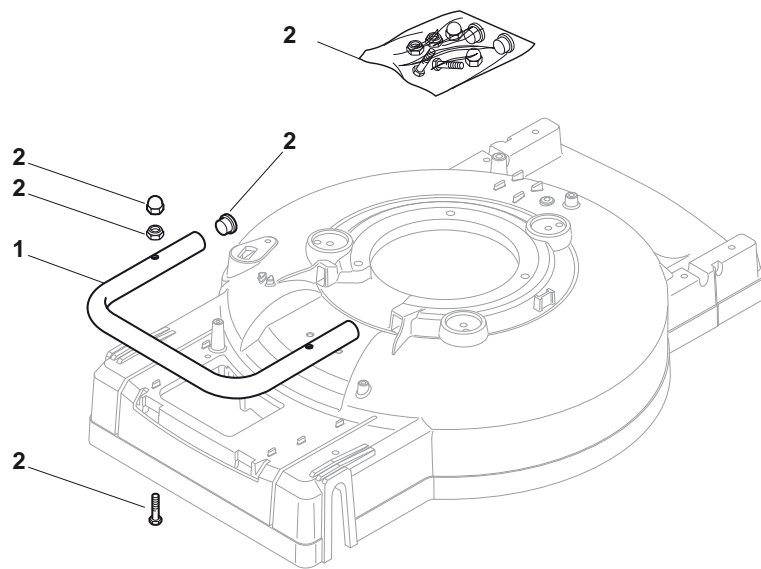

THIS INFORMATION IS NOT INTENDED FOR SALE OR RESALE, AND THIS NOTICE MUST REMAIN ON ALL COPIES.

Position	Part No.	Q.Ty	Description
1	381003631/0	1	Deck Grey
4	12728519/0	1	Screw
5	22034000/0	1	Washing Connection
6	19035000/0	1	Or Ring
8	22820054/0	2	Cap
9	22778417/0	1	Bracket, R
10	12735595/0	4	Screw
11	12800815/0	4	Screw
12	22735569/0	1	Sector, Height Adjustment
13	22778415/0	1	Bracket, L
14	181006361/1	1	Handle, Lower Part Yellow
15	12293200/0	4	Nut
16	12523080/0	1	Washer
17	22399813/0	1	Knob

Position	Part No.	Q.Ty	Description
1	22869713/0	1	Protection
2	81008657/0	1	Outfit, Screws

Position	Part No.	Q.Ty	Description
1	181006363/2	1	Handle, Upper Part Yellow
2	12727783/0	1	Screw
3	181000769/1	1	Cable, Thread Engine Brake
4	22551640/0	1	Plate
5	12154510/0	1	Nut
6	81003318/1	1	Lever, Engine Brake
7	12154510/0	2	Nut
8	12521330/0	2	Washer
9	22671660/1	2	Washer
10	12727784/0	2	Screw
11	12292100/0	1	Nut
12	12530060/0	1	Washer
13	22450446/0	1	Spring
14	22170840/0	1	Spacer
15	81003313/0	1	Lever, Driving
16	12293200/0	1	Nut
17	22399812/0	1	Knob
18	12727791/0	1	Screw
19	381000745/1	1	Cable, Rear Drive
20	12521330/0	1	Washer
21	12154510/0	1	Nut
22	22170843/0	1	Spacer
23	22551653/0	1	Plate
25	22170842/0	1	Spacer
26	12727786/0	1	Screw
28	22430314/0	1	Spring
29	81004405/0	1	Dash Board
30	12154510/0	1	Nut
31	12727792/0	1	Screw
32	12154510/0	1	Nut
33	22500050/0	1	Shoe
34	22524342/0	1	Pin
35	12604897/0	1	Snap Ring