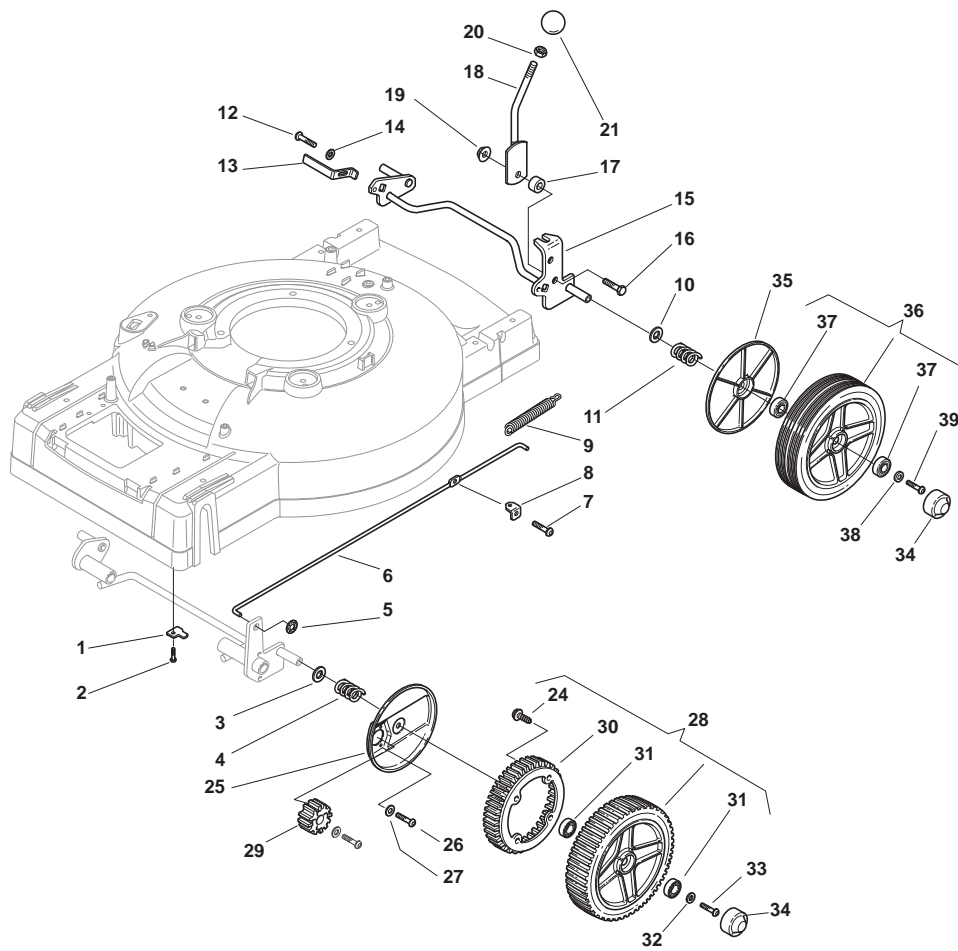

Position	Part No.	Q.Ty	Description
1	112735662/1	2	Screw
2	12521460/0	2	Washer
4	22753002/0	2	Pin
5	22671661/0	2	Washer
6	22038406/0	2	Spacer
7	12728704/0	2	Screw
8	322551661/0	1	Plate
9	12154510/0	2	Nut
10	381002833/1	1	Axle, Front Wheels
11	181003101/1	1	Gear Box
12	12645700/0	1	Pin
13	122601925/0	1	Pulley
14	35064383/0	1	Belt Zpx 812
15	12674701/0	1	Screw
16	22601914/0	1	Pulley
17	22680009/0	1	Washer
18	12154510/0	1	Nut
19	12689500/0	1	Screw
20	22601915/0	1	Pulley
21	22671656/0	1	Spacer
22	22320007/0	1	Lever
23	12791011/0	1	Screw
24	22806629/0	1	Support
25	12154510/0	2	Nut
26	12714312/0	1	Dowel
27	122601920/0	1	Pulley, Crankshaft Ø 25
32	81007112/0	1	Cable, Speed Drive Control
33	22399809/0	1	Knob
34	12728300/0	1	Screw
35	12727787/0	2	Screw
36	12154510/0	2	Nut

Position	Part No.	Q.Ty	Description
1	322545157/1	2	Plate
2	112735662/1	4	Screw
3	22671659/0	2	Washer
4	22430215/0	2	Spring
5	12604899/0	2	Crown Fastner
6	22033328/0	1	Rod, Height Adjustment Control
7	12735651/0	1	Screw
8	22545139/0	1	Plate
9	22446183/0	1	Spring
10	22671659/0	2	Washer
11	22430215/0	2	Spring
12	12735661/0	2	Screw
13	22551529/0	2	Plate
14	12521330/0	2	Washer
15	81002835/0	1	Axle, Rear Wheels
16	12793701/0	1	Screw
17	22170830/0	1	Spacer
18	81003317/0	1	Lever, Height Adjustment
19	12293201/0	1	Nut
20	12293200/0	1	Nut
21	22399812/0	1	Knob
24	12728210/0	4	Screw
25	22600129/0	2	Protection, Wheel
26	12735661/0	4	Screw
27	12521330/0	4	Washer
28	81007367/0	2	Wheel Ø 205
29	22570128/0	2	Pinion
30	22120108/0	2	Ring Gear
31	19216038/0	4	Bearing
32	12521460/0	2	Washer
33	112735662/1	2	Screw
34	22110380/0	4	Hub Cap
35	22600130/0	2	Protection, Wheel
36	81007365/0	2	Wheel Ø 205
37	19216038/0	4	Bearing
38	12521460/0	2	Washer
39	112735662/1	2	Screw