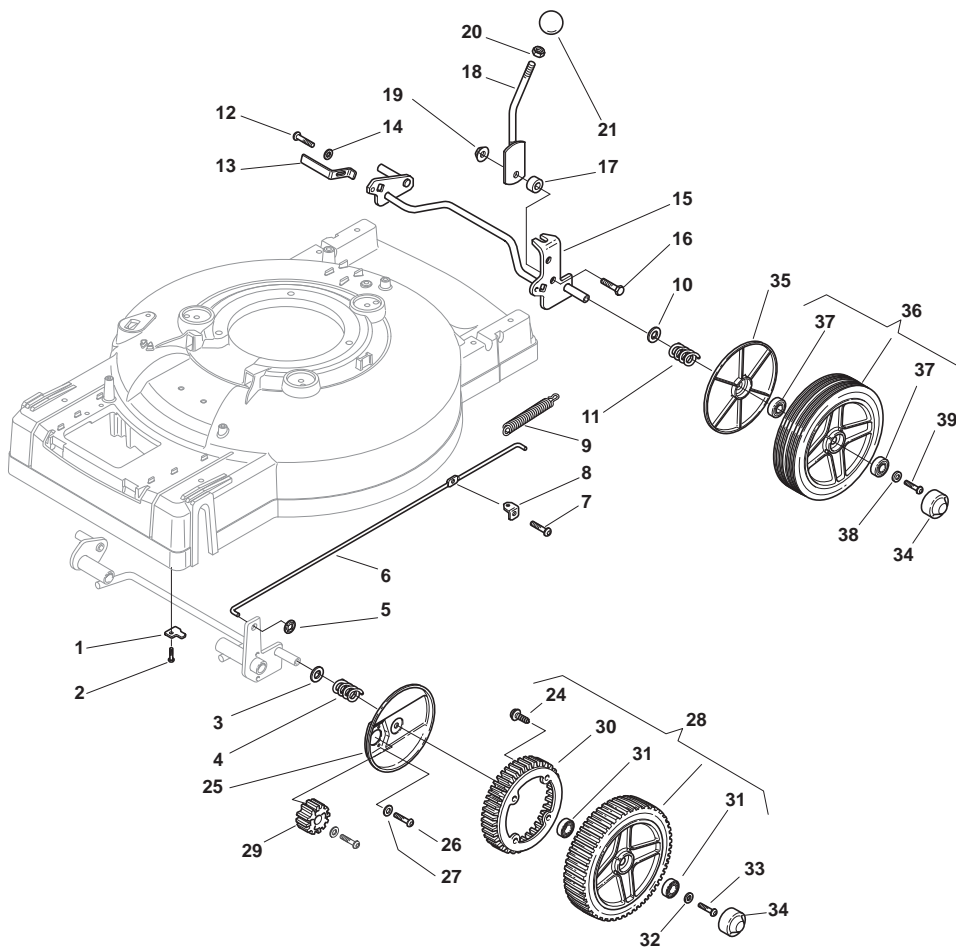

Position	Part No.	Q.Ty	Description
1	112735662/1	2	Screw
2	12521460/0	2	Washer
4	22753002/0	2	Pin
5	22671661/0	2	Washer
6	22038406/0	2	Spacer
10	381002833/1	1	Axle, Front Wheels
12	181003100/0	1	Gear Box
13	22601919/0	1	Pulley
16	35064010/0	1	Belt
17	12714312/0	1	Dowel
18	122601920/0	1	Pulley, Crankshaft Ø 25
19	12791011/0	2	Screw
20	322551659/1	1	Plate
21	12154510/0	2	Nut
22	22450437/0	1	Spring

Position	Part No.	Q.Ty	Description
1	322545157/1	2	Plate
2	112735662/1	4	Screw
3	22671659/0	2	Washer
4	22430215/0	2	Spring
5	12604899/0	2	Crown Fastner
6	22033328/0	1	Rod, Height Adjustment Control
7	12735651/0	1	Screw
8	22545139/0	1	Plate
9	22446183/0	1	Spring
10	22671659/0	2	Washer
11	22430215/0	2	Spring
12	12735661/0	2	Screw
13	22551529/0	2	Plate
14	12521330/0	2	Washer
15	81002835/0	1	Axle, Rear Wheels
16	12793701/0	1	Screw
17	22170830/0	1	Spacer
18	81003317/0	1	Lever, Height Adjustment
19	12293201/0	1	Nut
20	12293200/0	1	Nut
21	22399812/0	1	Knob
24	12728210/0	4	Screw
25	22600129/0	2	Protection, Wheel
26	12735661/0	4	Screw
27	12521330/0	4	Washer
28	81007367/0	2	Wheel Ø 205
29	22570128/0	2	Pinion
30	22120108/0	2	Ring Gear
31	19216038/0	4	Bearing
32	12521460/0	2	Washer
33	112735662/1	2	Screw
34	22110380/0	4	Hub Cap
35	22600130/0	2	Protection, Wheel
36	81007365/0	2	Wheel Ø 205
37	19216038/0	4	Bearing
38	12521460/0	2	Washer
39	112735662/1	2	Screw