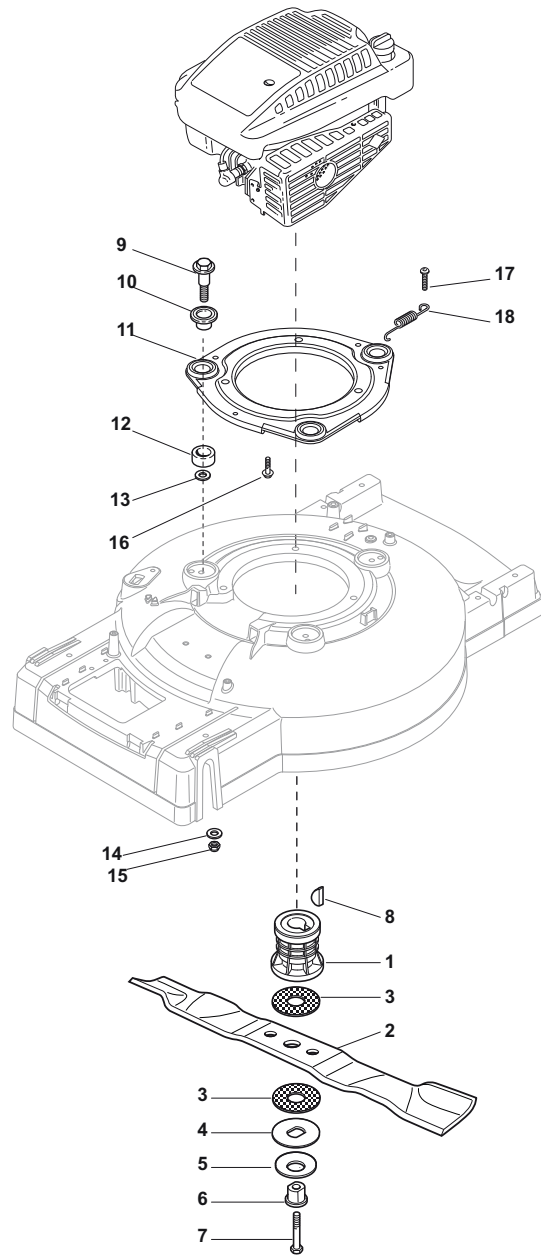

Position	Part No.	Q.Ty	Description
1	112735662/1	2	Screw
2	12521460/0	2	Washer
4	22753002/0	2	Pin
5	22671661/0	2	Washer
6	22038406/0	2	Spacer
10	381002833/1	1	Axle, Front Wheels
12	181003100/0	1	Gear Box
13	22601919/0	1	Pulley
16	35064010/0	1	Belt
17	12714312/0	1	Dowel
18	122601920/0	1	Pulley, Crankshaft Ø 25
19	12791011/0	2	Screw
20	322551659/1	1	Plate
21	12154510/0	2	Nut
22	22450437/0	1	Spring

Position	Part No.	Q.Ty	Description
1	322545157/1	2	Plate
2	112735662/1	4	Screw
3	22671659/0	2	Washer
4	22430215/0	2	Spring
5	12604899/0	2	Crown Fastner
6	22033328/0	1	Rod, Height Adjustment Control
7	12735651/0	1	Screw
8	22545139/0	1	Plate
9	22446183/0	1	Spring
10	22671659/0	2	Washer
11	22430215/0	2	Spring
12	12735661/0	2	Screw
13	22551529/0	2	Plate
14	12521330/0	2	Washer
15	81002835/0	1	Axle, Rear Wheels
16	12793701/0	1	Screw
17	22170830/0	1	Spacer
18	81003317/0	1	Lever, Height Adjustment
19	12293201/0	1	Nut
20	12293200/0	1	Nut
21	22399812/0	1	Knob
24	12728210/0	4	Screw
25	22600129/0	2	Protection, Wheel
26	12735661/0	4	Screw
27	12521330/0	4	Washer
28	81007367/0	2	Wheel Ø 205
29	22570128/0	2	Pinion
30	22120108/0	2	Ring Gear
31	19216038/0	4	Bearing
32	12521460/0	2	Washer
33	112735662/1	2	Screw
34	22110380/0	4	Hub Cap
35	22600130/0	2	Protection, Wheel
36	81007365/0	2	Wheel Ø 205
37	19216038/0	4	Bearing
38	12521460/0	2	Washer
39	112735662/1	2	Screw