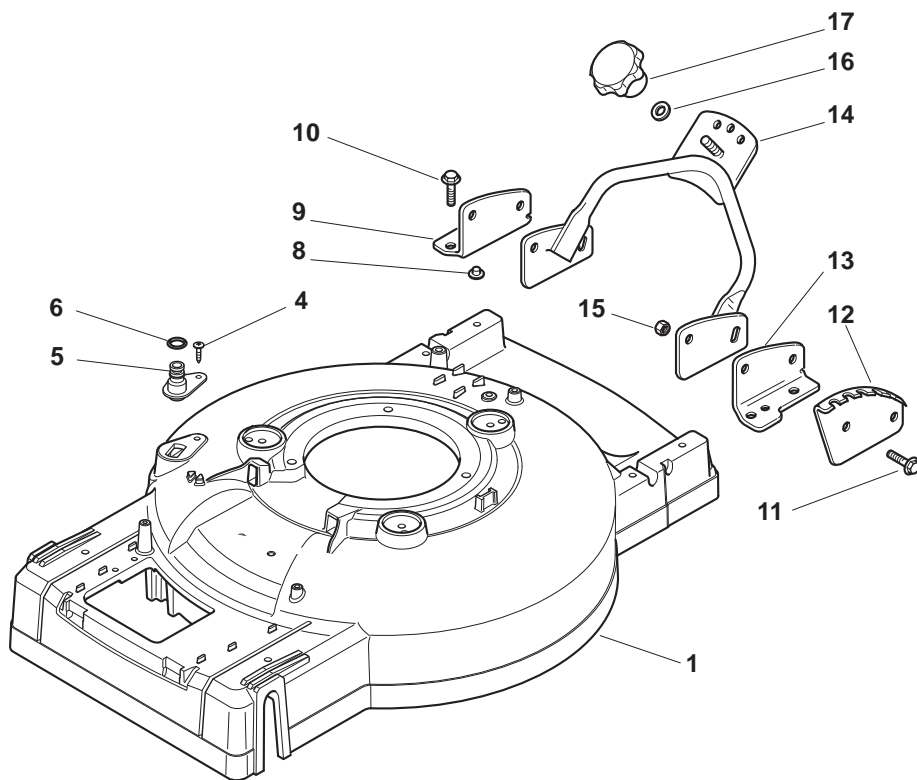

Position	Part No.	Q.Ty	Description
1	381003631/0	1	Deck Grey
4	12728519/0	1	Screw
5	22034000/0	1	Washing Connection
6	19035000/0	1	Or Ring
8	22820054/0	2	Cap
9	22778417/0	1	Bracket, R
10	12735595/0	4	Screw
11	12800815/0	4	Screw
12	22735569/0	1	Sector, Height Adjustment
13	22778415/0	1	Bracket, L
14	181006361/1	1	Handle, Lower Part Yellow
15	12293200/0	4	Nut
16	12523080/0	1	Washer
17	22399813/0	1	Knob