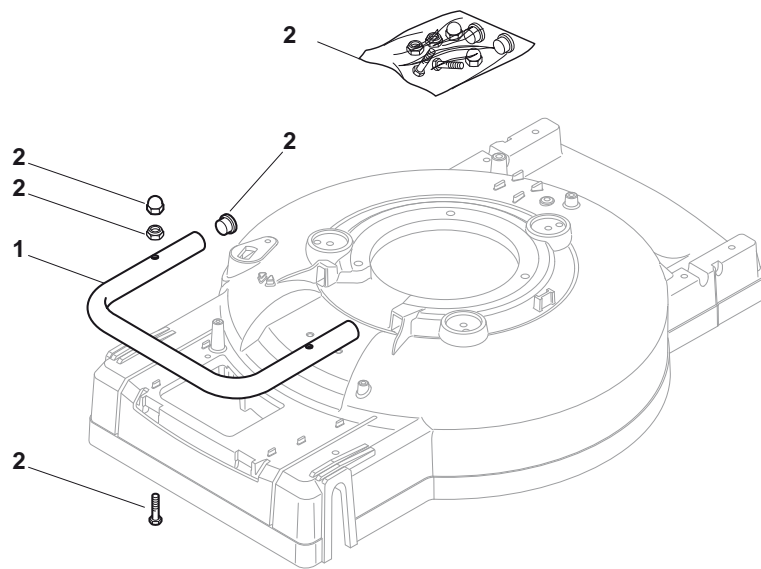

THIS INFORMATION IS NOT INTENDED FOR SALE OR RESALE, AND THIS NOTICE MUST REMAIN ON ALL COPIES.

Position	Part No.	Q.Ty	Description
1	381003631/0	1	Deck Grey
4	12728519/0	1	Screw
5	22034000/0	1	Washing Connection
6	19035000/0	1	Or Ring
8	22820054/0	2	Cap
9	22778417/0	1	Bracket, R
10	12735595/0	4	Screw
11	12800815/0	4	Screw
12	22735569/0	1	Sector, Height Adjustment
13	22778415/0	1	Bracket, L
14	181006361/1	1	Handle, Lower Part Yellow
15	12293200/0	4	Nut
16	12523080/0	1	Washer
17	22399813/0	1	Knob

Position	Part No.	Q.Ty	Description
1	22869713/0	1	Protection
2	81008657/0	1	Outfit, Screws

Position	Part No.	Q.Ty	Description
1	181006363/2	1	Handle, Upper Part Yellow
2	12727783/0	1	Screw
3	181000769/1	1	Cable, Thread Engine Brake
4	22551640/0	1	Plate
5	12154510/0	1	Nut
6	81003318/1	1	Lever, Engine Brake
7	12154510/0	2	Nut
8	12521330/0	2	Washer
9	22671660/1	2	Washer
10	12727784/0	2	Screw
11	12292100/0	1	Nut
12	12530060/0	1	Washer
13	22450446/0	1	Spring
14	22170840/0	1	Spacer
15	81003313/0	1	Lever, Driving
16	12293200/0	1	Nut
17	22399812/0	1	Knob
18	12727791/0	1	Screw
19	381000745/1	1	Cable, Rear Drive
20	12521330/0	1	Washer
21	12154510/0	1	Nut
22	22170843/0	1	Spacer
23	22551653/0	1	Plate
25	22170842/0	1	Spacer
26	12727786/0	1	Screw
28	22430314/0	1	Spring
29	81004405/0	1	Dash Board
30	12154510/0	1	Nut
31	12727792/0	1	Screw
32	12154510/0	1	Nut
33	22500050/0	1	Shoe
34	22524342/0	1	Pin
35	12604897/0	1	Snap Ring

Position	Part No.	Q.Ty	Description
1	122465632/0	1	Hub With Pulley, Crankshaft Ø 25
2	81004139/0	1	Blade Winged
3	22672110/1	2	Clutch Washer
4	22672105/0	1	Washer
5	12508120/0	1	Cupped Spring
6	22041940/0	1	Clutch Bush
7	12736850/0	1	Screw
8	12139150/0	1	Feather, Crankshaft Ø 25
9	22524329/0	3	Pin
10	22672201/0	3	Washer
11	81207220/0	1	Flange, Yellow
12	22250012/0	3	Grommet
13	22671651/0	3	Washer
14	12521350/0	3	Washer
15	12155000/0	3	Nut
16	112735108/1	3	Screw
17	12791400/0	1	Screw
18	22450444/0	1	Spring