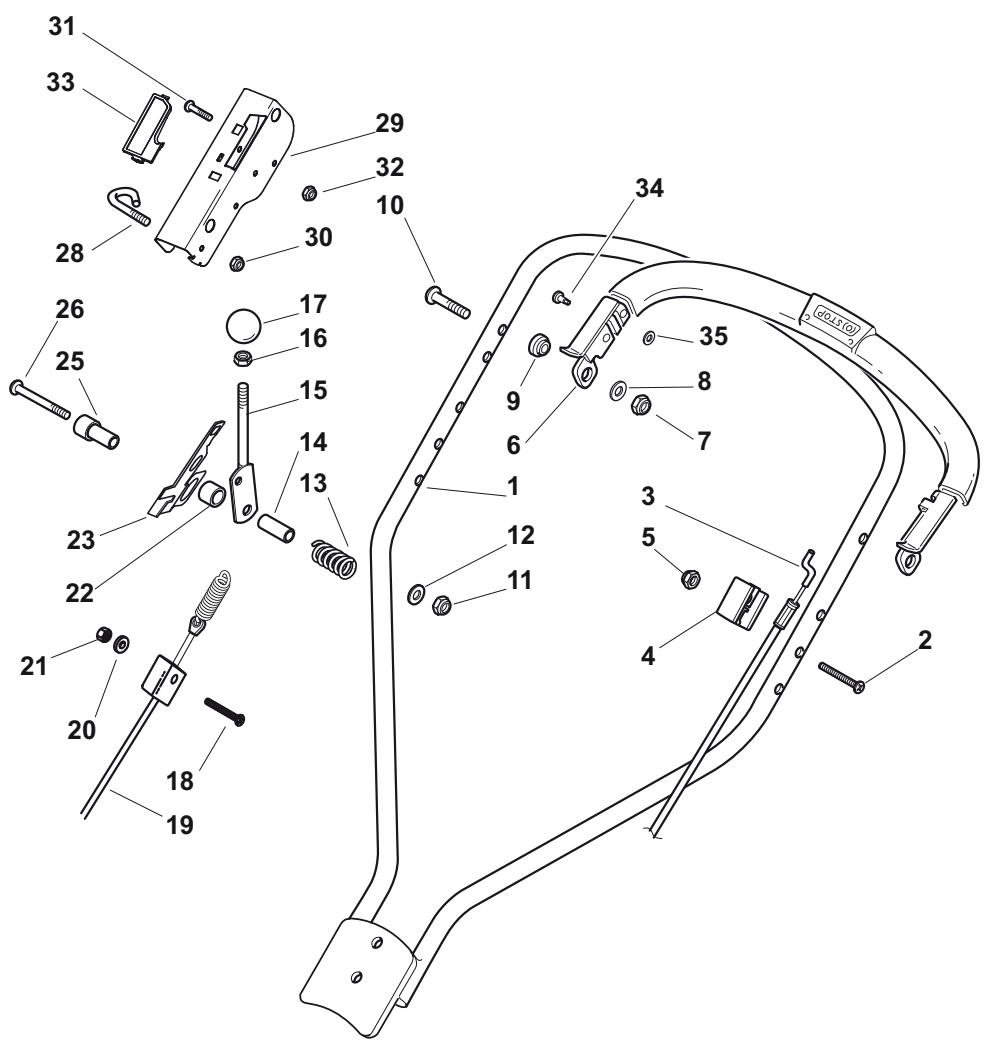

Position	Part No.	Q.Ty	Description
1	181006363/2	1	Handle, Upper Part Yellow
2	12727783/0	1	Screw
3	181000769/1	1	Cable, Thread Engine Brake
4	22551640/0	1	Plate
5	12154510/0	1	Nut
6	81003318/1	1	Lever, Engine Brake
7	12154510/0	2	Nut
8	12521330/0	2	Washer
9	22671660/1	2	Washer
10	12727784/0	2	Screw
11	12292100/0	1	Nut
12	12530060/0	1	Washer
13	22450446/0	1	Spring
14	22170840/0	1	Spacer
15	81003313/0	1	Lever, Driving
16	12293200/0	1	Nut
17	22399812/0	1	Knob
18	12727791/0	1	Screw
19	381000745/1	1	Cable, Rear Drive
20	12521330/0	1	Washer
21	12154510/0	1	Nut
22	22170843/0	1	Spacer
23	22551653/0	1	Plate
25	22170842/0	1	Spacer
26	12727786/0	1	Screw
28	22430314/0	1	Spring
29	81004405/0	1	Dash Board
30	12154510/0	1	Nut
31	12727792/0	1	Screw
32	12154510/0	1	Nut
33	22500050/0	1	Shoe
34	22524342/0	1	Pin
35	12604897/0	1	Snap Ring