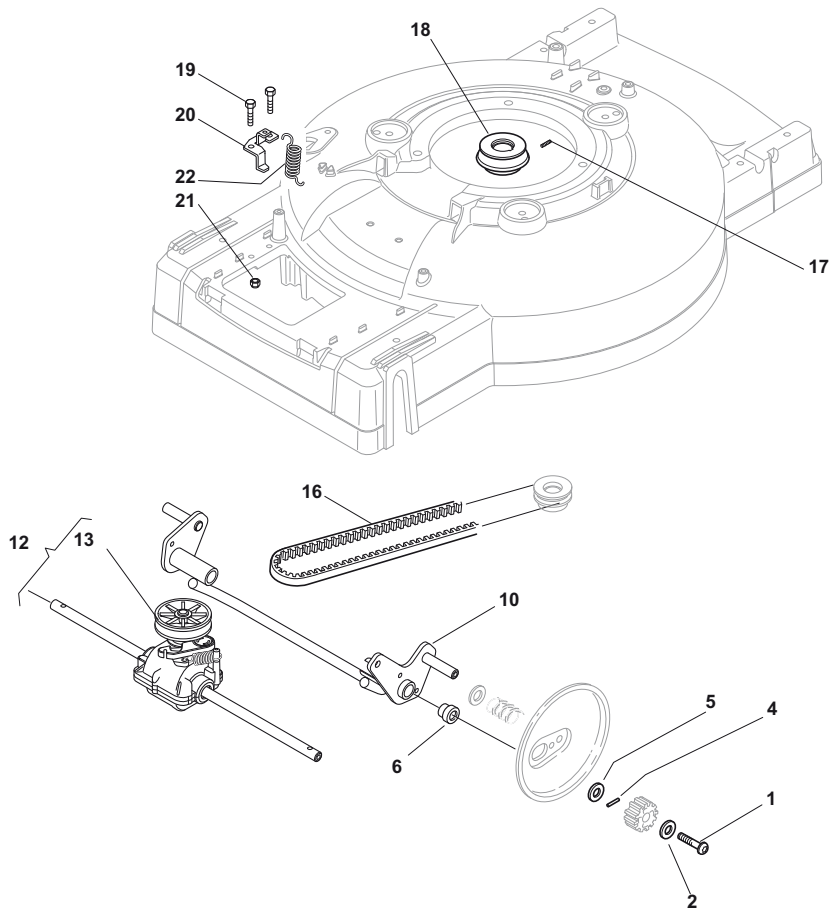

Position	Part No.	Q.Ty	Description
1	112735662/1	2	Screw
2	12521460/0	2	Washer
4	22753002/0	2	Pin
5	22671661/0	2	Washer
6	22038406/0	2	Spacer
10	381002833/1	1	Axle, Front Wheels
12	181003100/0	1	Gear Box
13	22601919/0	1	Pulley
16	35064010/0	1	Belt
17	12714312/0	1	Dowel
18	122601920/0	1	Pulley, Crankshaft Ø 25
19	12791011/0	2	Screw
20	322551659/1	1	Plate
21	12154510/0	2	Nut
22	22450437/0	1	Spring

Position	Part No.	Q.Ty	Description
1	322545157/1	2	Plate
2	112735662/1	4	Screw
3	22671659/0	2	Washer
4	22430215/0	2	Spring
5	12604899/0	2	Crown Fastner
6	22033328/0	1	Rod, Height Adjustment Control
7	12735651/0	1	Screw
8	22545139/0	1	Plate
9	22446183/0	1	Spring
10	22671659/0	2	Washer
11	22430215/0	2	Spring
12	12735661/0	2	Screw
13	22551529/0	2	Plate
14	12521330/0	2	Washer
15	81002835/0	1	Axle, Rear Wheels
16	12793701/0	1	Screw
17	22170830/0	1	Spacer
18	81003317/0	1	Lever, Height Adjustment
19	12293201/0	1	Nut
20	12293200/0	1	Nut
21	22399812/0	1	Knob
24	12728210/0	4	Screw
25	22600129/0	2	Protection, Wheel
26	12735661/0	4	Screw
27	12521330/0	4	Washer
28	81007367/0	2	Wheel Ø 205
29	22570128/0	2	Pinion
30	22120108/0	2	Ring Gear
31	19216038/0	4	Bearing
32	12521460/0	2	Washer
33	112735662/1	2	Screw
34	22110380/0	4	Hub Cap
35	22600130/0	2	Protection, Wheel
36	81007365/0	2	Wheel Ø 205
37	19216038/0	4	Bearing
38	12521460/0	2	Washer
39	112735662/1	2	Screw

Position	Part No.	Q.Ty	Description
1	122465632/0	1	Hub With Pulley, Crankshaft Ø 25
2	81004139/0	1	Blade Winged
3	22672110/1	2	Clutch Washer
4	22672105/0	1	Washer
5	12508120/0	1	Cupped Spring
6	22041940/0	1	Clutch Bush
7	12736850/0	1	Screw
8	12139150/0	1	Feather, Crankshaft Ø 25
9	22524329/0	3	Pin
10	22672201/0	3	Washer
11	81207220/0	1	Flange, Yellow
12	22250012/0	3	Grommet
13	22671651/0	3	Washer
14	12521350/0	3	Washer
15	12155000/0	3	Nut
16	112735108/1	3	Screw
17	12791400/0	1	Screw
18	22450444/0	1	Spring