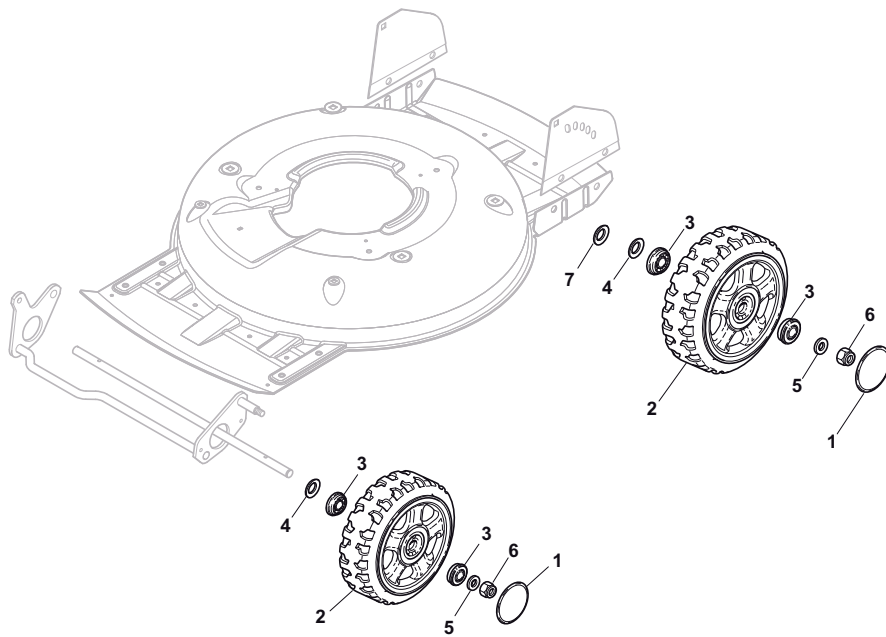

Position	Part No.	Q.Ty	Description
1	22110419/0	4	Hub Cap
2	381007473/0	4	Wheel Ø 210
3	22122200/0	8	Bearing
4	22675100/0	4	Washer
5	12521350/0	4	Washer
6	12155000/0	4	Nut
7	12530151/0	2	Washer