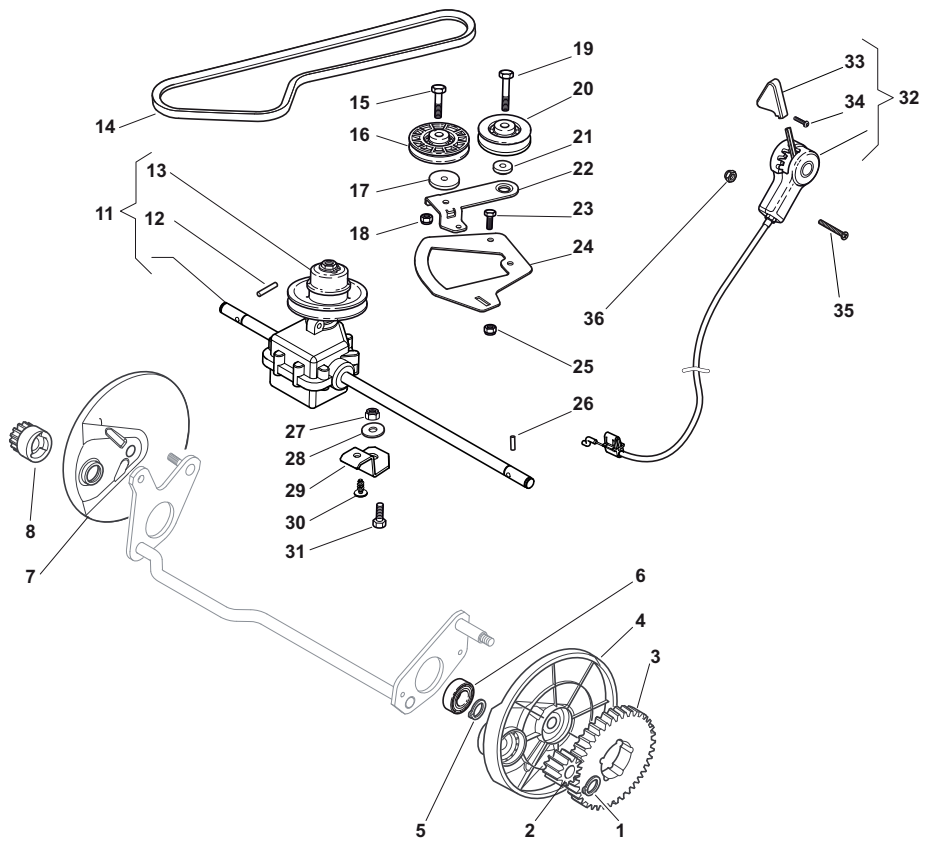

Position	Part No.	Q.Ty	Description
1	81006373/0	1	Right Handle, Lower Part Yellow
2	18566114/0	4	Cap
3	12819100/0	6	Screw
4	12155000/0	6	Nut
5	18203854/0	6	Protection
6	81006375/0	1	Left Handle, Lower Part Yellow
7	12793102/0	4	Screw
8	381006361/1	1	Handle, Middle Part Yellow
9	12155000/0	4	Nut
10	12523060/0	2	Washer
11	12523080/0	1	Washer
12	22399813/0	1	Knob

Position	Part No.	Q.Ty	Description
1	381006363/2	1	Handle, Upper Part Yellow
2	12727783/0	1	Screw
3	181000769/1	1	Cable, Thread Engine Brake
4	22551640/0	1	Plate
5	12154510/0	1	Nut
6	81003318/1	1	Lever, Engine Brake
7	12154510/0	2	Nut
8	12521330/0	2	Washer
9	22671660/1	2	Washer
10	12727784/0	2	Screw
11	12292100/0	1	Nut
12	12530060/0	1	Washer
13	22450446/0	1	Spring
14	22170840/0	1	Spacer
15	81003313/0	1	Lever, Driving
16	12293200/0	1	Nut
17	22399812/0	1	Knob
18	12727791/0	1	Screw
19	381000745/1	1	Cable, Rear Drive
20	12521330/0	1	Washer
21	12154510/0	1	Nut
22	22170843/0	1	Spacer
23	22551653/0	1	Plate
25	22170842/0	1	Spacer
26	12727786/0	1	Screw
28	22430314/0	1	Spring
29	81004405/0	1	Dash Board
30	12154510/0	1	Nut
31	12727792/0	1	Screw
32	12154510/0	1	Nut
33	22500050/0	1	Shoe
34	22524342/0	1	Pin
35	12604897/0	1	Snap Ring

Position	Part No.	Q.Ty	Description
1	22110419/0	4	Hub Cap
2	381007473/0	4	Wheel Ø 210
3	22122200/0	8	Bearing
4	22675100/0	4	Washer
5	12521350/0	4	Washer
6	12155000/0	4	Nut
7	12530151/0	2	Washer

Position	Part No.	Q.Ty	Description
1	122465612/1	1	Hub With Pulley, Crankshaft Ø 25
2	81004146/0	1	Blade Winged
3	22672110/1	2	Clutch Washer
4	22672105/0	1	Washer
5	12508120/0	1	Cupped Spring
6	22041940/0	1	Clutch Bush
7	12736850/0	1	Screw
8	12139150/0	1	Feather, Crankshaft Ø 25
9	22524329/0	3	Pin
10	22672201/0	3	Washer
11	322207221/1	1	Flange, Yellow
12	22250012/0	3	Grommet
13	22671651/0	3	Washer
14	12521350/0	3	Washer
15	12155000/0	3	Nut
16	12791400/0	1	Screw
17	22450444/0	1	Spring
18	112735108/1	3	Screw