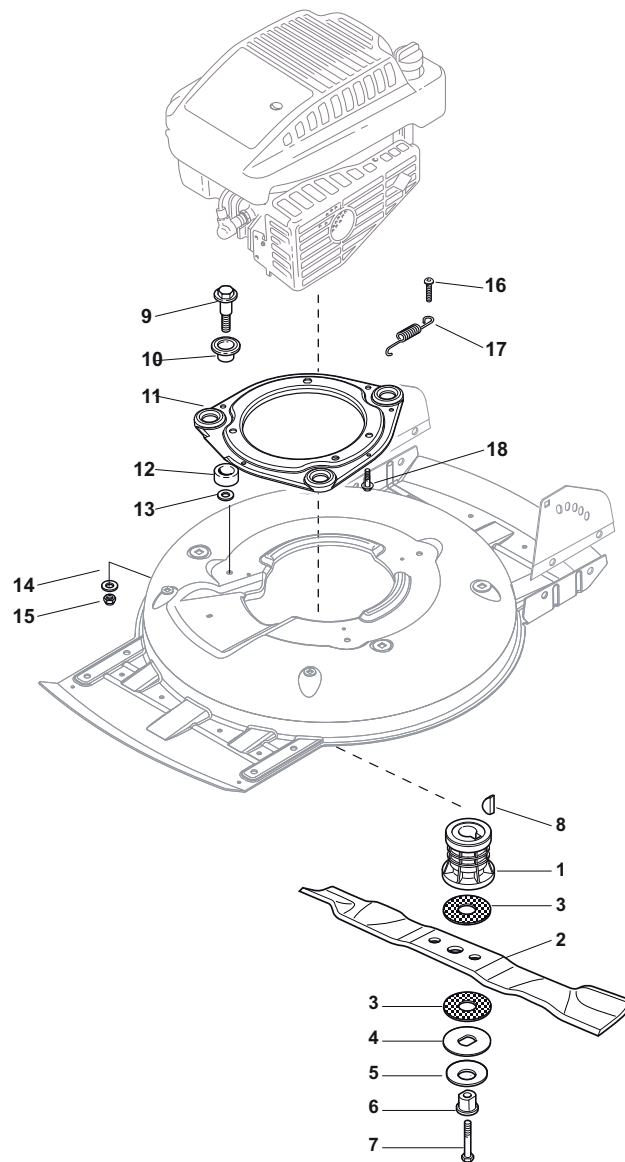

Position	Part No.	Q.Ty	Description
1	81006373/0	1	Right Handle, Lower Part Yellow
2	18566114/0	4	Cap
3	12819100/0	6	Screw
4	12155000/0	6	Nut
5	18203854/0	6	Protection
6	81006375/0	1	Left Handle, Lower Part Yellow
7	12793102/0	4	Screw
8	381006361/1	1	Handle, Middle Part Yellow
9	12155000/0	4	Nut
10	12523060/0	2	Washer
11	12523080/0	1	Washer
12	22399813/0	1	Knob

Position	Part No.	Q.Ty	Description
1	381006363/2	1	Handle, Upper Part Yellow
2	12727783/0	1	Screw
3	181000769/1	1	Cable, Thread Engine Brake
4	22551640/0	1	Plate
5	12154510/0	1	Nut
6	81003318/1	1	Lever, Engine Brake
7	12154510/0	2	Nut
8	12521330/0	2	Washer
9	22671660/1	2	Washer
10	12727784/0	2	Screw
11	12292100/0	1	Nut
12	12530060/0	1	Washer
13	22450446/0	1	Spring
14	22170840/0	1	Spacer
15	81003313/0	1	Lever, Driving
16	12293200/0	1	Nut
17	22399812/0	1	Knob
18	12727791/0	1	Screw
19	381000745/1	1	Cable, Rear Drive
20	12521330/0	1	Washer
21	12154510/0	1	Nut
22	22170843/0	1	Spacer
23	22551653/0	1	Plate
25	22170842/0	1	Spacer
26	12727786/0	1	Screw
28	22430314/0	1	Spring
29	81004405/0	1	Dash Board
30	12154510/0	1	Nut
31	12727792/0	1	Screw
32	12154510/0	1	Nut
33	22500050/0	1	Shoe
34	22524342/0	1	Pin
35	12604897/0	1	Snap Ring

Position	Part No.	Q.Ty	Description
1	22110419/0	4	Hub Cap
2	381007473/0	4	Wheel Ø 210
3	22122200/0	8	Bearing
4	22675100/0	4	Washer
5	12521350/0	4	Washer
6	12155000/0	4	Nut
7	12530151/0	2	Washer

Position	Part No.	Q.Ty	Description
1	122465612/1	1	Hub With Pulley, Crankshaft Ø 25
2	81004146/0	1	Blade Winged
3	22672110/1	2	Clutch Washer
4	22672105/0	1	Washer
5	12508120/0	1	Cupped Spring
6	22041940/0	1	Clutch Bush
7	12736850/0	1	Screw
8	12139150/0	1	Feather, Crankshaft Ø 25
9	22524329/0	3	Pin
10	22672201/0	3	Washer
11	322207221/1	1	Flange, Yellow
12	22250012/0	3	Grommet
13	22671651/0	3	Washer
14	12521350/0	3	Washer
15	12155000/0	3	Nut
16	12791400/0	1	Screw
17	22450444/0	1	Spring
18	112735108/1	3	Screw