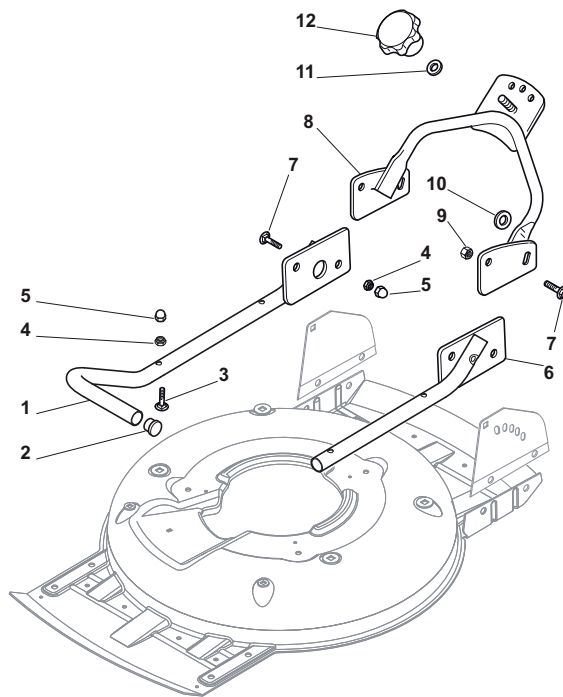

THIS INFORMATION IS NOT INTENDED FOR SALE OR RESALE, AND THIS NOTICE MUST REMAIN ON ALL COPIES.

Position	Part No.	Q.Ty	Description
1	322064691/0	1	Deck INOX
3	81002849/0	1	Axle, Front Wheels
12	12791011/0	4	Screw
13	322545169/0	1	Left Plate, INOX
14	12154510/0	4	Nut
15	322545167/0	1	Right Plate, INOX
16	81002851/0	1	Axle, Rear Wheels
17	12789000/0	2	Screw
18	81003323/0	1	Lever, Height Adjustment
19	12154330/0	2	Nut
20	12293200/0	1	Nut
21	22399812/0	1	Knob
22	12735661/0	2	Screw
23	22551529/0	2	Plate
24	12521330/0	2	Washer
25	22033329/0	1	Rod, Height Adjustment Control
26	12604899/0	2	Crown Fastener
27	22446184/0	1	Spring

Position	Part No.	Q.Ty	Description
1	81006373/0	1	Right Handle, Lower Part Yellow
2	18566114/0	4	Cap
3	12819100/0	6	Screw
4	12155000/0	6	Nut
5	18203854/0	6	Protection
6	81006375/0	1	Left Handle, Lower Part Yellow
7	12793102/0	4	Screw
8	381006361/1	1	Handle, Middle Part Yellow
9	12155000/0	4	Nut
10	12523060/0	2	Washer
11	12523080/0	1	Washer
12	22399813/0	1	Knob

Position	Part No.	Q.Ty	Description
1	22110419/0	4	Hub Cap
2	381007473/0	4	Wheel Ø 210
3	22122200/0	8	Bearing
4	22675100/0	4	Washer
5	12521350/0	4	Washer
6	12155000/0	4	Nut
7	12530151/0	2	Washer

Position	Part No.	Q.Ty	Description
1	122465612/1	1	Hub With Pulley, Crankshaft Ø 25
2	81004146/0	1	Blade Winged
3	22672110/1	2	Clutch Washer
4	22672105/0	1	Washer
5	12508120/0	1	Cupped Spring
6	22041940/0	1	Clutch Bush
7	12736850/0	1	Screw
8	12139150/0	1	Feather, Crankshaft Ø 25
9	22524329/0	3	Pin
10	22672201/0	3	Washer
11	322207221/1	1	Flange, Yellow
12	22250012/0	3	Grommet
13	22671651/0	3	Washer
14	12521350/0	3	Washer
15	12155000/0	3	Nut
16	12791400/0	1	Screw
17	22450444/0	1	Spring
18	112735108/1	3	Screw