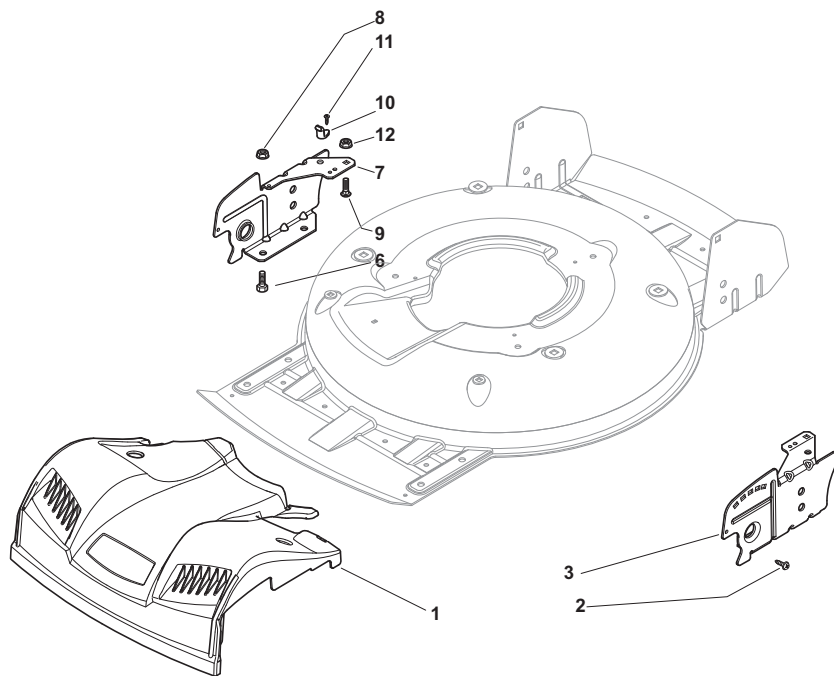

THIS INFORMATION IS NOT INTENDED FOR SALE OR RESALE, AND THIS NOTICE MUST REMAIN ON ALL COPIES.

Position	Part No.	Q.Ty	Description
1	322064691/0	1	Deck INOX
3	81002849/0	1	Axle, Front Wheels
12	12791011/0	4	Screw
13	322545169/0	1	Left Plate, INOX
14	12154510/0	4	Nut
15	322545167/0	1	Right Plate, INOX
16	81002851/0	1	Axle, Rear Wheels
17	12789000/0	2	Screw
18	81003323/0	1	Lever, Height Adjustment
19	12154330/0	2	Nut
20	12293200/0	1	Nut
21	22399812/0	1	Knob
22	12735661/0	2	Screw
23	22551529/0	2	Plate
24	12521330/0	2	Washer
25	22033329/0	1	Rod, Height Adjustment Control
26	12604899/0	2	Crown Fastener
27	22446184/0	1	Spring

Position	Part No.	Q.Ty	Description
1	81006373/0	1	Right Handle, Lower Part Yellow
2	18566114/0	4	Cap
3	12819100/0	6	Screw
4	12155000/0	6	Nut
5	18203854/0	6	Protection
6	81006375/0	1	Left Handle, Lower Part Yellow
7	12793102/0	4	Screw
8	381006361/1	1	Handle, Middle Part Yellow
9	12155000/0	4	Nut
10	12523060/0	2	Washer
11	12523080/0	1	Washer
12	22399813/0	1	Knob

Position	Part No.	Q.Ty	Description
1	22110419/0	4	Hub Cap
2	381007473/0	4	Wheel Ø 210
3	22122200/0	8	Bearing
4	22675100/0	4	Washer
5	12521350/0	4	Washer
6	12155000/0	4	Nut
7	12530151/0	2	Washer

Position	Part No.	Q.Ty	Description
1	122465612/1	1	Hub With Pulley, Crankshaft Ø 25
2	81004146/0	1	Blade Winged
3	22672110/1	2	Clutch Washer
4	22672105/0	1	Washer
5	12508120/0	1	Cupped Spring
6	22041940/0	1	Clutch Bush
7	12736850/0	1	Screw
8	12139150/0	1	Feather, Crankshaft Ø 25
9	22524329/0	3	Pin
10	22672201/0	3	Washer
11	322207221/1	1	Flange, Yellow
12	22250012/0	3	Grommet
13	22671651/0	3	Washer
14	12521350/0	3	Washer
15	12155000/0	3	Nut
16	12791400/0	1	Screw
17	22450444/0	1	Spring
18	112735108/1	3	Screw