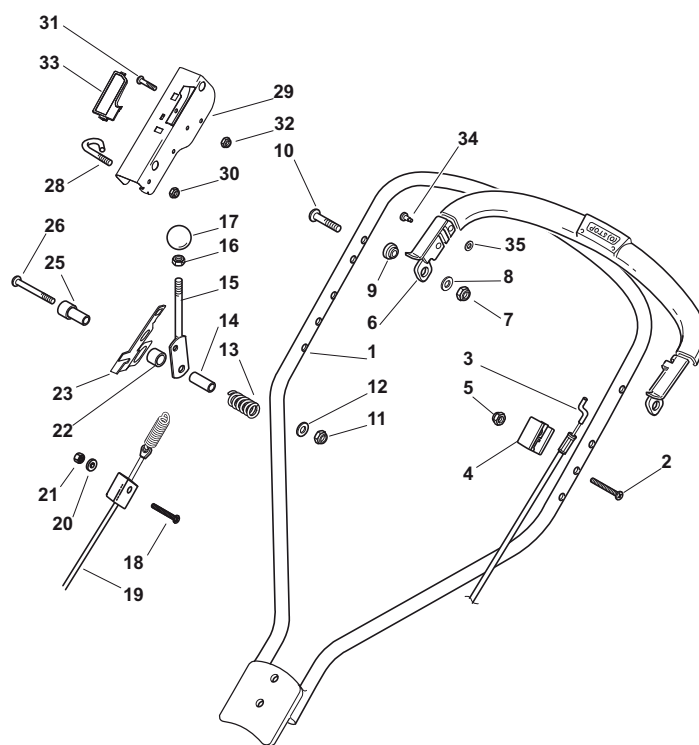

THIS INFORMATION IS NOT INTENDED FOR SALE OR RESALE, AND THIS NOTICE MUST REMAIN ON ALL COPIES.

Position	Part No.	Q.Ty	Description
1	322064691/0	1	Deck INOX
3	81002849/0	1	Axle, Front Wheels
12	12791011/0	4	Screw
13	322545169/0	1	Left Plate, INOX
14	12154510/0	4	Nut
15	322545167/0	1	Right Plate, INOX
16	81002851/0	1	Axle, Rear Wheels
17	12789000/0	2	Screw
18	81003323/0	1	Lever, Height Adjustment
19	12154330/0	2	Nut
20	12293200/0	1	Nut
21	22399812/0	1	Knob
22	12735661/0	2	Screw
23	22551529/0	2	Plate
24	12521330/0	2	Washer
25	22033329/0	1	Rod, Height Adjustment Control
26	12604899/0	2	Crown Fastener
27	22446184/0	1	Spring

Position	Part No.	Q.Ty	Description
1	81006373/0	1	Right Handle, Lower Part Yellow
2	18566114/0	4	Cap
3	12819100/0	6	Screw
4	12155000/0	6	Nut
5	18203854/0	6	Protection
6	81006375/0	1	Left Handle, Lower Part Yellow
7	12793102/0	4	Screw
8	381006361/1	1	Handle, Middle Part Yellow
9	12155000/0	4	Nut
10	12523060/0	2	Washer
11	12523080/0	1	Washer
12	22399813/0	1	Knob

Position	Part No.	Q.Ty	Description
1	22110419/0	4	Hub Cap
2	381007473/0	4	Wheel Ø 210
3	22122200/0	8	Bearing
4	22675100/0	4	Washer
5	12521350/0	4	Washer
6	12155000/0	4	Nut
7	12530151/0	2	Washer

Position	Part No.	Q.Ty	Description
1	122465612/1	1	Hub With Pulley, Crankshaft Ø 25
2	81004146/0	1	Blade Winged
3	22672110/1	2	Clutch Washer
4	22672105/0	1	Washer
5	12508120/0	1	Cupped Spring
6	22041940/0	1	Clutch Bush
7	12736850/0	1	Screw
8	12139150/0	1	Feather, Crankshaft Ø 25
9	22524329/0	3	Pin
10	22672201/0	3	Washer
11	322207221/1	1	Flange, Yellow
12	22250012/0	3	Grommet
13	22671651/0	3	Washer
14	12521350/0	3	Washer
15	12155000/0	3	Nut
16	12791400/0	1	Screw
17	22450444/0	1	Spring
18	112735108/1	3	Screw