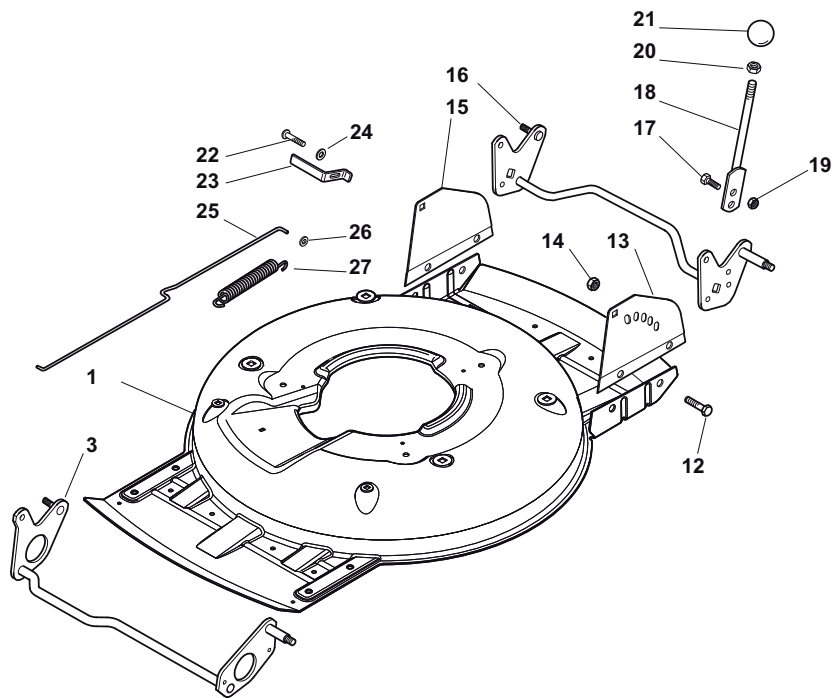

THIS INFORMATION IS NOT INTENDED FOR SALE OR RESALE, AND THIS NOTICE MUST REMAIN ON ALL COPIES.

Position	Part No.	Q.Ty	Description
1	322064691/0	1	Deck INOX
3	81002849/0	1	Axle, Front Wheels
12	12791011/0	4	Screw
13	322545169/0	1	Left Plate, INOX
14	12154510/0	4	Nut
15	322545167/0	1	Right Plate, INOX
16	81002851/0	1	Axle, Rear Wheels
17	12789000/0	2	Screw
18	81003323/0	1	Lever, Height Adjustment
19	12154330/0	2	Nut
20	12293200/0	1	Nut
21	22399812/0	1	Knob
22	12735661/0	2	Screw
23	22551529/0	2	Plate
24	12521330/0	2	Washer
25	22033329/0	1	Rod, Height Adjustment Control
26	12604899/0	2	Crown Fastener
27	22446184/0	1	Spring

Position	Part No.	Q.Ty	Description
1	81006373/0	1	Right Handle, Lower Part Yellow
2	18566114/0	4	Cap
3	12819100/0	6	Screw
4	12155000/0	6	Nut
5	18203854/0	6	Protection
6	81006375/0	1	Left Handle, Lower Part Yellow
7	12793102/0	4	Screw
8	381006361/1	1	Handle, Middle Part Yellow
9	12155000/0	4	Nut
10	12523060/0	2	Washer
11	12523080/0	1	Washer
12	22399813/0	1	Knob

Position	Part No.	Q.Ty	Description
1	22110419/0	4	Hub Cap
2	381007473/0	4	Wheel Ø 210
3	22122200/0	8	Bearing
4	22675100/0	4	Washer
5	12521350/0	4	Washer
6	12155000/0	4	Nut
7	12530151/0	2	Washer

Position	Part No.	Q.Ty	Description
1	122465612/1	1	Hub With Pulley, Crankshaft Ø 25
2	81004146/0	1	Blade Winged
3	22672110/1	2	Clutch Washer
4	22672105/0	1	Washer
5	12508120/0	1	Cupped Spring
6	22041940/0	1	Clutch Bush
7	12736850/0	1	Screw
8	12139150/0	1	Feather, Crankshaft Ø 25
9	22524329/0	3	Pin
10	22672201/0	3	Washer
11	322207221/1	1	Flange, Yellow
12	22250012/0	3	Grommet
13	22671651/0	3	Washer
14	12521350/0	3	Washer
15	12155000/0	3	Nut
16	12791400/0	1	Screw
17	22450444/0	1	Spring
18	112735108/1	3	Screw