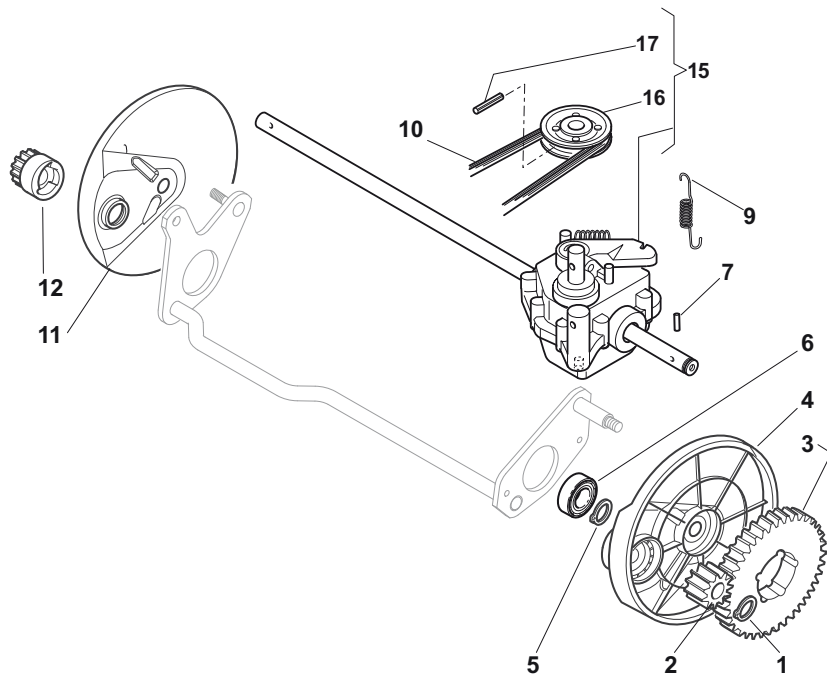

Position	Part No.	Q.Ty	Description
1	12608600/0	2	Seeger
2	22570120/1	1	Pinion L
3	22120105/1	2	Ring Gear
4	22600092/0	1	Protection, R Wheel
5	12608600/0	2	Seeger
6	19216035/0	2	Bearing
7	22753000/0	2	Pin
9	22450437/0	1	Spring
10	35063902/0	1	Belt
11	22600093/0	1	Protection, L Wheel
12	22570110/1	1	Pinion R
15	81003095/0	1	Gear Box
16	22601909/0	1	Pulley
17	12645705/0	1	Pin