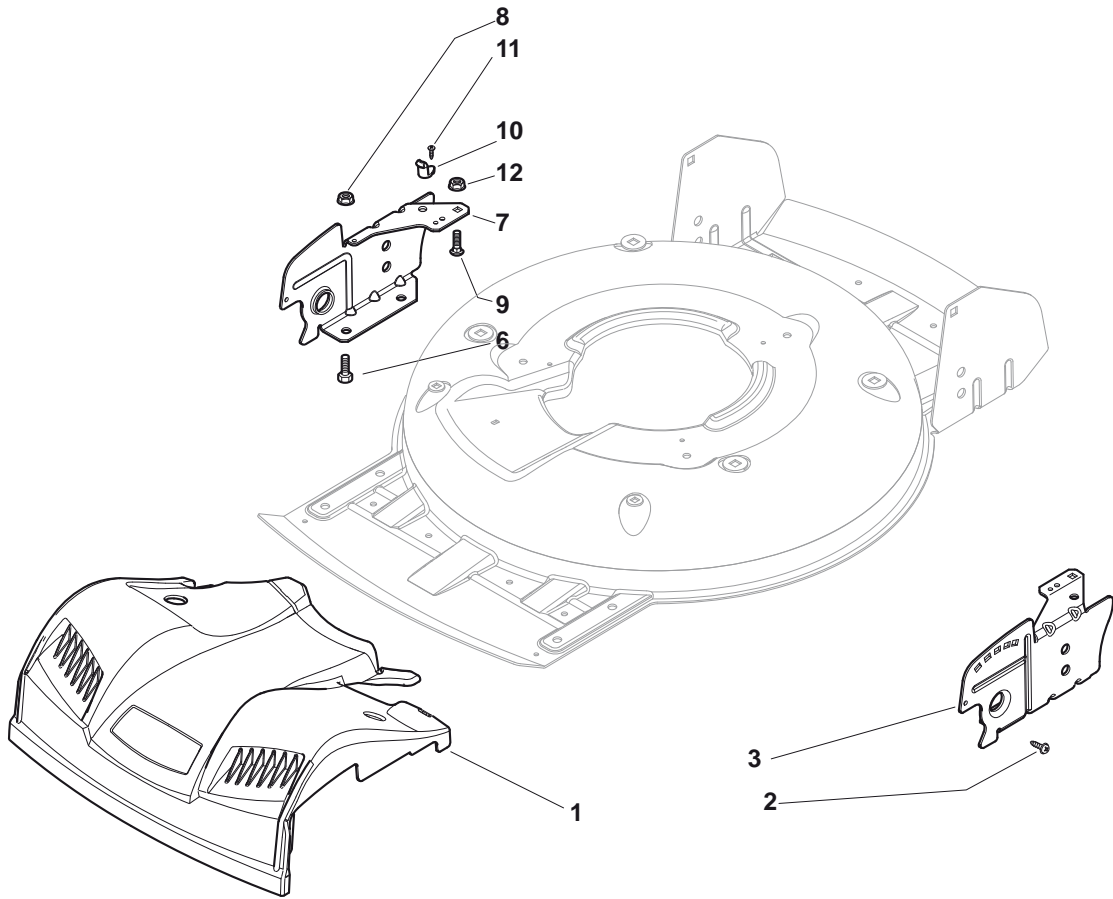

THIS INFORMATION IS NOT INTENDED FOR SALE OR RESALE, AND THIS NOTICE MUST REMAIN ON ALL COPIES.

Position	Part No.	Q.Ty	Description
1	81002909/1	1	Deck Grey
3	81002849/0	1	Axle, Front Wheels
12	12791011/0	4	Screw
13	81545105/0	1	Left Plate
14	12154510/0	4	Nut
15	81545104/0	1	Right Plate
16	81002851/0	1	Axle, Rear Wheels
17	12789000/0	2	Screw
18	81003323/0	1	Lever, Height Adjustment
19	12154330/0	2	Nut
20	12293200/0	1	Nut
21	22399812/0	1	Knob
22	12735661/0	2	Screw
23	22551529/0	2	Plate
24	12521330/0	2	Washer
25	22033329/0	1	Rod, Height Adjustment Control
26	12604899/0	2	Crown Fastener
27	22446184/0	1	Spring

Position	Part No.	Q.Ty	Description
1	81006373/0	1	Right Handle, Lower Part Yellow
2	18566114/0	4	Cap
3	12819100/0	6	Screw
4	12155000/0	6	Nut
5	18203854/0	6	Protection
6	81006375/0	1	Left Handle, Lower Part Yellow
7	12793102/0	4	Screw
8	181006361/1	1	Handle, Middle Part Yellow
9	12155000/0	4	Nut
10	12523060/0	2	Washer
11	12523080/0	1	Washer
12	22399813/0	1	Knob

Position	Part No.	Q.Ty	Description
1	22110419/0	4	Hub Cap
2	381007473/0	4	Wheel Ø 210
3	22122200/0	8	Bearing
4	22675100/0	4	Washer
5	12521350/0	4	Washer
6	12155000/0	4	Nut
7	12530151/0	2	Washer

Position	Part No.	Q.Ty	Description
1	122465612/1	1	Hub With Pulley, Crankshaft Ø 25
2	81004146/0	1	Blade Winged
3	22672110/1	2	Clutch Washer
4	22672105/0	1	Washer
5	12508120/0	1	Cupped Spring
6	22041940/0	1	Clutch Bush
7	12736850/0	1	Screw
8	12139150/0	1	Feather, Crankshaft Ø 25
9	22524329/0	3	Pin
10	22672201/0	3	Washer
11	322207221/1	1	Flange, Yellow
12	22250012/0	3	Grommet
13	22671651/0	3	Washer
14	12521350/0	3	Washer
15	12155000/0	3	Nut
16	12791400/0	1	Screw
17	22450444/0	1	Spring
18	112735108/1	3	Screw