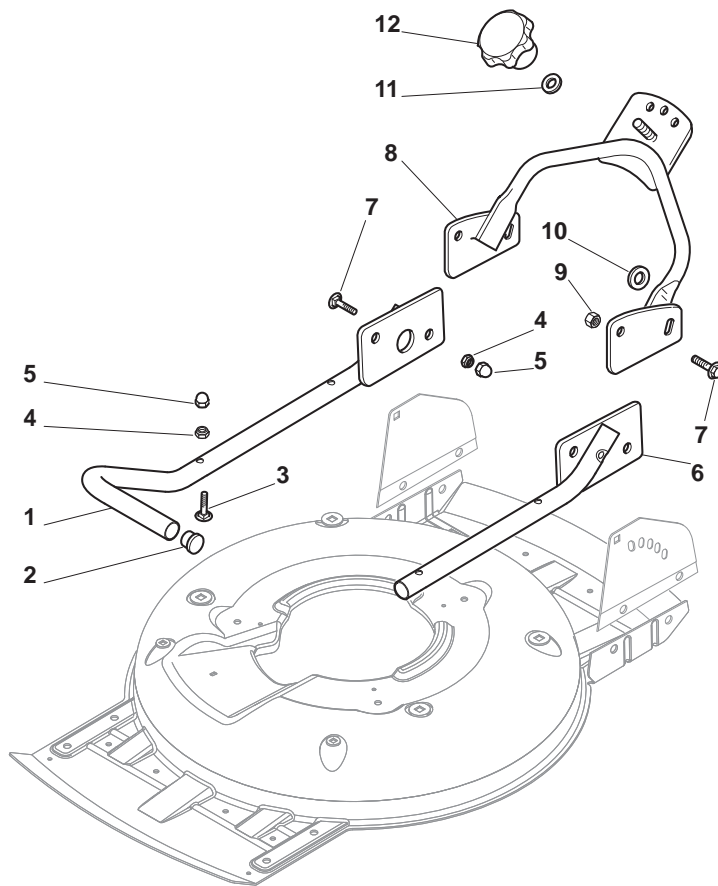

THIS INFORMATION IS NOT INTENDED FOR SALE OR RESALE, AND THIS NOTICE MUST REMAIN ON ALL COPIES.

Position	Part No.	Q.Ty	Description
1	81002909/1	1	Deck Grey
3	81002849/0	1	Axle, Front Wheels
12	12791011/0	4	Screw
13	81545105/0	1	Left Plate
14	12154510/0	4	Nut
15	81545104/0	1	Right Plate
16	81002851/0	1	Axle, Rear Wheels
17	12789000/0	2	Screw
18	81003323/0	1	Lever, Height Adjustment
19	12154330/0	2	Nut
20	12293200/0	1	Nut
21	22399812/0	1	Knob
22	12735661/0	2	Screw
23	22551529/0	2	Plate
24	12521330/0	2	Washer
25	22033329/0	1	Rod, Height Adjustment Control
26	12604899/0	2	Crown Fastener
27	22446184/0	1	Spring

Position	Part No.	Q.Ty	Description
1	81006373/0	1	Right Handle, Lower Part Yellow
2	18566114/0	4	Cap
3	12819100/0	6	Screw
4	12155000/0	6	Nut
5	18203854/0	6	Protection
6	81006375/0	1	Left Handle, Lower Part Yellow
7	12793102/0	4	Screw
8	181006361/1	1	Handle, Middle Part Yellow
9	12155000/0	4	Nut
10	12523060/0	2	Washer
11	12523080/0	1	Washer
12	22399813/0	1	Knob

Position	Part No.	Q.Ty	Description
1	22110419/0	4	Hub Cap
2	381007473/0	4	Wheel Ø 210
3	22122200/0	8	Bearing
4	22675100/0	4	Washer
5	12521350/0	4	Washer
6	12155000/0	4	Nut
7	12530151/0	2	Washer

Position	Part No.	Q.Ty	Description
1	122465612/1	1	Hub With Pulley, Crankshaft Ø 25
2	81004146/0	1	Blade Winged
3	22672110/1	2	Clutch Washer
4	22672105/0	1	Washer
5	12508120/0	1	Cupped Spring
6	22041940/0	1	Clutch Bush
7	12736850/0	1	Screw
8	12139150/0	1	Feather, Crankshaft Ø 25
9	22524329/0	3	Pin
10	22672201/0	3	Washer
11	322207221/1	1	Flange, Yellow
12	22250012/0	3	Grommet
13	22671651/0	3	Washer
14	12521350/0	3	Washer
15	12155000/0	3	Nut
16	12791400/0	1	Screw
17	22450444/0	1	Spring
18	112735108/1	3	Screw