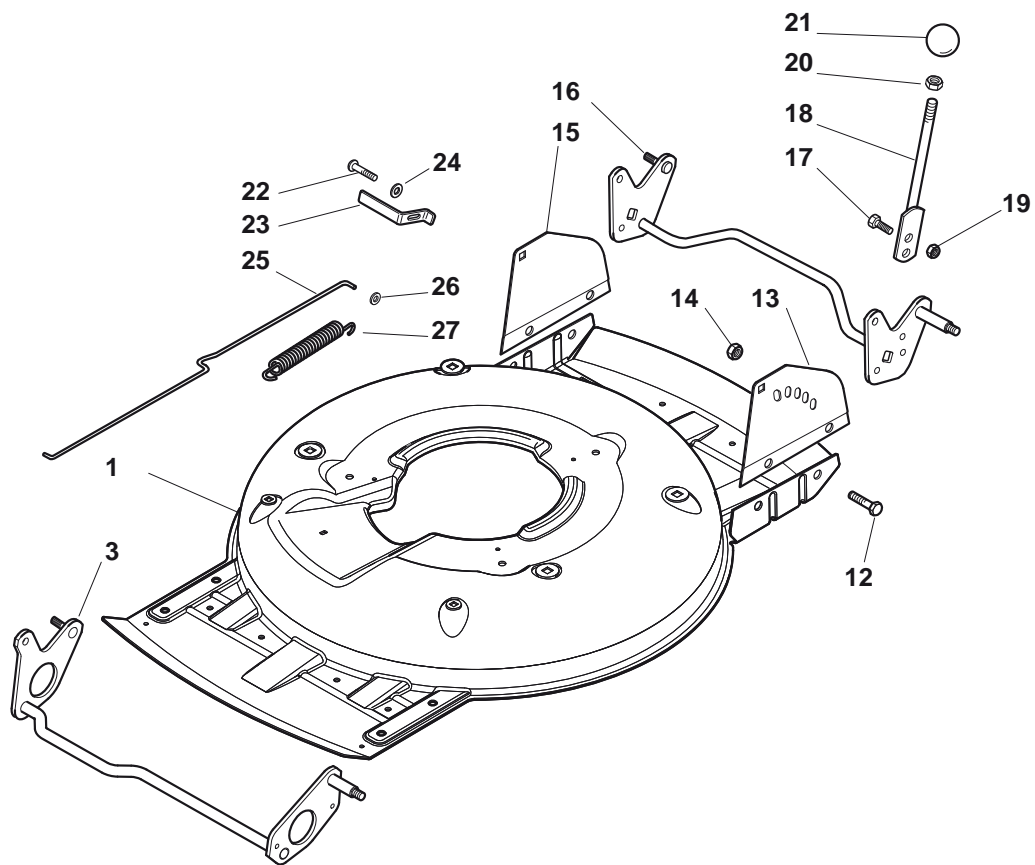

THIS INFORMATION IS NOT INTENDED FOR SALE OR RESALE, AND THIS NOTICE MUST REMAIN ON ALL COPIES.

Position	Part No.	Q.Ty	Description
1	81002909/1	1	Deck Grey
3	81002849/0	1	Axle, Front Wheels
12	12791011/0	4	Screw
13	81545105/0	1	Left Plate
14	12154510/0	4	Nut
15	81545104/0	1	Right Plate
16	81002851/0	1	Axle, Rear Wheels
17	12789000/0	2	Screw
18	81003323/0	1	Lever, Height Adjustment
19	12154330/0	2	Nut
20	12293200/0	1	Nut
21	22399812/0	1	Knob
22	12735661/0	2	Screw
23	22551529/0	2	Plate
24	12521330/0	2	Washer
25	22033329/0	1	Rod, Height Adjustment Control
26	12604899/0	2	Crown Fastener
27	22446184/0	1	Spring

Position	Part No.	Q.Ty	Description
1	12608600/0	2	Seeger
2	22570120/1	1	Pinion L
3	22120105/1	2	Ring Gear
4	22600092/0	1	Protection, R Wheel
5	12608600/0	2	Seeger
6	19216035/0	2	Bearing
7	22753000/0	2	Pin
9	22450437/0	1	Spring
10	35063902/0	1	Belt
11	22600093/0	1	Protection, L Wheel
12	22570110/1	1	Pinion R
15	81003095/0	1	Gear Box
16	22601909/0	1	Pulley
17	12645705/0	1	Pin

Position	Part No.	Q.Ty	Description
1	22110419/0	4	Hub Cap
2	381007473/0	4	Wheel Ø 210
3	22122200/0	8	Bearing
4	22675100/0	4	Washer
5	12521350/0	4	Washer
6	12155000/0	4	Nut
7	12530151/0	2	Washer

Position	Part No.	Q.Ty	Description
1	122465612/1	1	Hub With Pulley, Crankshaft Ø 25
2	81004146/0	1	Blade Winged
3	22672110/1	2	Clutch Washer
4	22672105/0	1	Washer
5	12508120/0	1	Cupped Spring
6	22041940/0	1	Clutch Bush
7	12736850/0	1	Screw
8	12139150/0	1	Feather, Crankshaft Ø 25
9	22524329/0	3	Pin
10	22672201/0	3	Washer
11	322207221/1	1	Flange, Yellow
12	22250012/0	3	Grommet
13	22671651/0	3	Washer
14	12521350/0	3	Washer
15	12155000/0	3	Nut
16	12791400/0	1	Screw
17	22450444/0	1	Spring
18	112735108/1	3	Screw