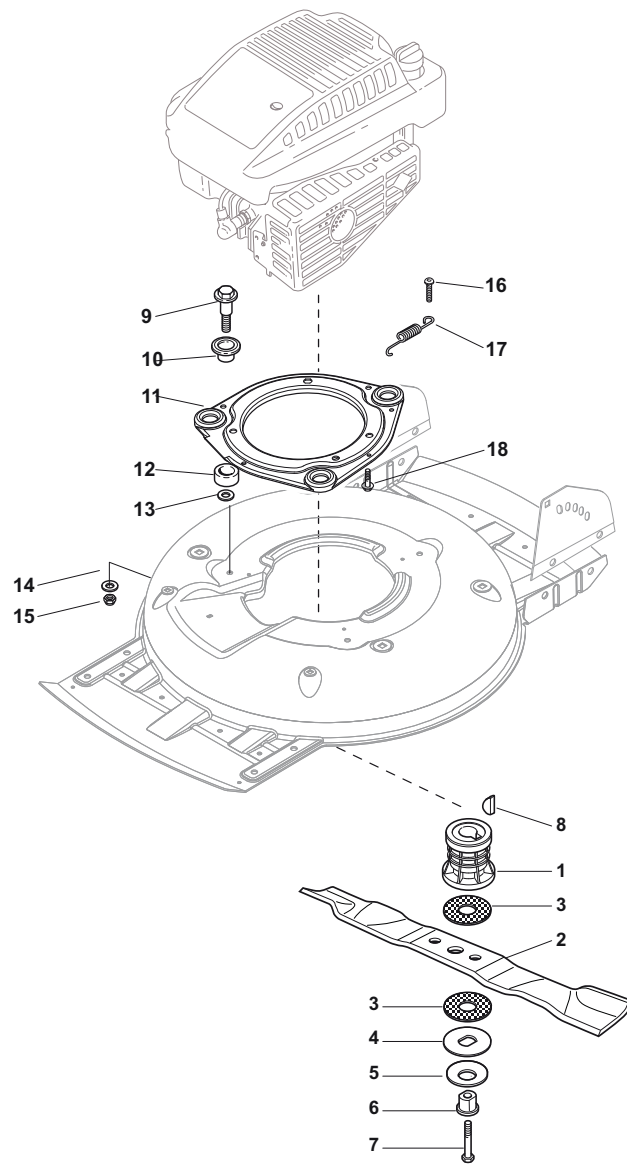

Position	Part No.	Q.Ty	Description
1	81006373/0	1	Right Handle, Lower Part Yellow
2	18566114/0	4	Cap
3	12819100/0	6	Screw
4	12155000/0	6	Nut
5	18203854/0	6	Protection
6	81006375/0	1	Left Handle, Lower Part Yellow
7	12793102/0	4	Screw
8	181006361/1	1	Handle, Middle Part Yellow
9	12155000/0	4	Nut
10	12523060/0	2	Washer
11	12523080/0	1	Washer
12	22399813/0	1	Knob

Position	Part No.	Q.Ty	Description
1	181006363/1	1	Handle, Upper Part Yellow
2	12727783/0	1	Screw
3	181000769/1	1	Cable, Thread Engine Brake
4	22551640/0	1	Plate
5	12154510/0	1	Nut
6	81003318/1	1	Lever, Engine Brake
7	12154510/0	2	Nut
8	12521330/0	2	Washer
9	22671660/1	2	Washer
10	12727784/0	2	Screw
11	12292100/0	1	Nut
12	12530060/0	1	Washer
13	22450446/0	1	Spring
14	22170840/0	1	Spacer
15	81003313/0	1	Lever, Driving
16	12293200/0	1	Nut
17	22399812/0	1	Knob
18	12727791/0	1	Screw
19	381000745/1	1	Cable, Rear Drive
20	12521330/0	1	Washer
21	12154510/0	1	Nut
22	22170843/0	1	Spacer
23	22551653/0	1	Plate
25	22170842/0	1	Spacer
26	12727786/0	1	Screw
28	22430314/0	1	Spring
29	81004405/0	1	Dash Board
30	12154510/0	1	Nut
31	12727792/0	1	Screw
32	12154510/0	1	Nut
33	22500050/0	1	Shoe
34	22524342/0	1	Pin
35	12604897/0	1	Snap Ring

Position	Part No.	Q.Ty	Description
1	22110419/0	4	Hub Cap
2	381007473/0	4	Wheel Ø 210
3	22122200/0	8	Bearing
4	22675100/0	4	Washer
5	12521350/0	4	Washer
6	12155000/0	4	Nut
7	12530151/0	2	Washer

Position	Part No.	Q.Ty	Description
1	122465612/1	1	Hub With Pulley, Crankshaft Ø 25
2	81004146/0	1	Blade Winged
3	22672110/1	2	Clutch Washer
4	22672105/0	1	Washer
5	12508120/0	1	Cupped Spring
6	22041940/0	1	Clutch Bush
7	12736850/0	1	Screw
8	12139150/0	1	Feather, Crankshaft Ø 25
9	22524329/0	3	Pin
10	22672201/0	3	Washer
11	322207221/1	1	Flange, Yellow
12	22250012/0	3	Grommet
13	22671651/0	3	Washer
14	12521350/0	3	Washer
15	12155000/0	3	Nut
16	12791400/0	1	Screw
17	22450444/0	1	Spring
18	112735108/1	3	Screw