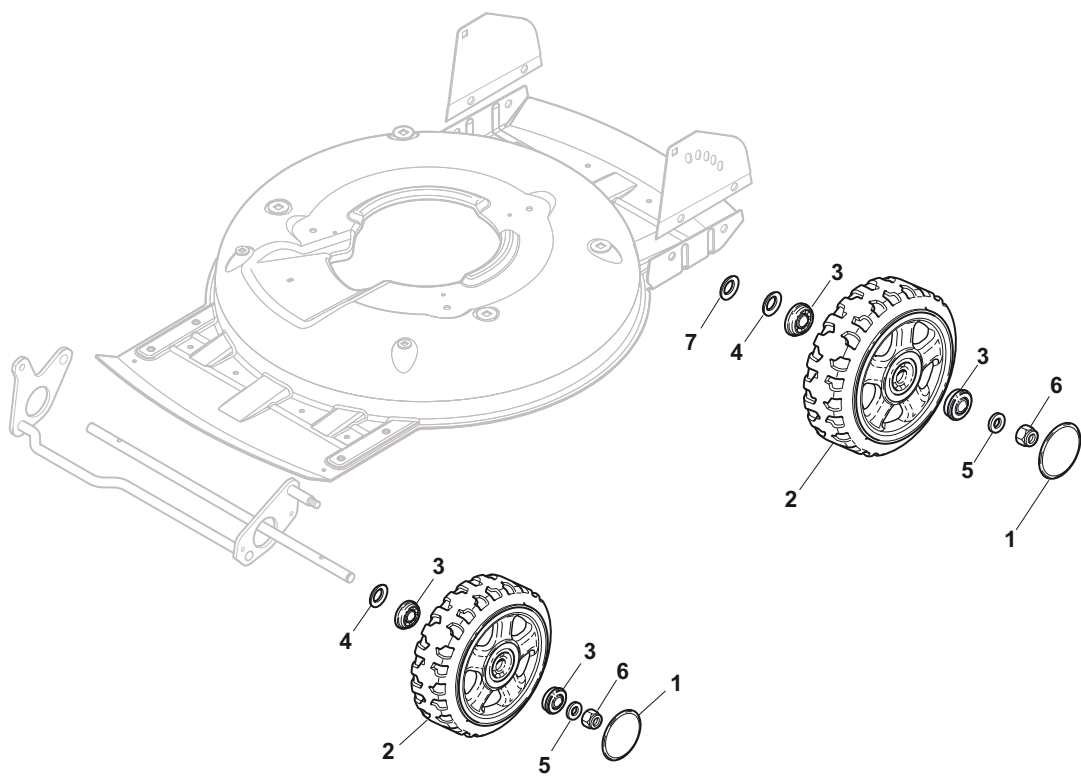

Position	Part No.	Q.Ty	Description
1	81006373/0	1	Right Handle, Lower Part Yellow
2	18566114/0	4	Cap
3	12819100/0	6	Screw
4	12155000/0	6	Nut
5	18203854/0	6	Protection
6	81006375/0	1	Left Handle, Lower Part Yellow
7	12793102/0	4	Screw
8	181006361/1	1	Handle, Middle Part Yellow
9	12155000/0	4	Nut
10	12523060/0	2	Washer
11	12523080/0	1	Washer
12	22399813/0	1	Knob

Position	Part No.	Q.Ty	Description
1	181006363/1	1	Handle, Upper Part Yellow
2	12727783/0	1	Screw
3	181000769/1	1	Cable, Thread Engine Brake
4	22551640/0	1	Plate
5	12154510/0	1	Nut
6	81003318/1	1	Lever, Engine Brake
7	12154510/0	2	Nut
8	12521330/0	2	Washer
9	22671660/1	2	Washer
10	12727784/0	2	Screw
11	12292100/0	1	Nut
12	12530060/0	1	Washer
13	22450446/0	1	Spring
14	22170840/0	1	Spacer
15	81003313/0	1	Lever, Driving
16	12293200/0	1	Nut
17	22399812/0	1	Knob
18	12727791/0	1	Screw
19	381000745/1	1	Cable, Rear Drive
20	12521330/0	1	Washer
21	12154510/0	1	Nut
22	22170843/0	1	Spacer
23	22551653/0	1	Plate
25	22170842/0	1	Spacer
26	12727786/0	1	Screw
28	22430314/0	1	Spring
29	81004405/0	1	Dash Board
30	12154510/0	1	Nut
31	12727792/0	1	Screw
32	12154510/0	1	Nut
33	22500050/0	1	Shoe
34	22524342/0	1	Pin
35	12604897/0	1	Snap Ring

Position	Part No.	Q.Ty	Description
1	22110419/0	4	Hub Cap
2	381007473/0	4	Wheel Ø 210
3	22122200/0	8	Bearing
4	22675100/0	4	Washer
5	12521350/0	4	Washer
6	12155000/0	4	Nut
7	12530151/0	2	Washer

Position	Part No.	Q.Ty	Description
1	122465612/1	1	Hub With Pulley, Crankshaft Ø 25
2	81004146/0	1	Blade Winged
3	22672110/1	2	Clutch Washer
4	22672105/0	1	Washer
5	12508120/0	1	Cupped Spring
6	22041940/0	1	Clutch Bush
7	12736850/0	1	Screw
8	12139150/0	1	Feather, Crankshaft Ø 25
9	22524329/0	3	Pin
10	22672201/0	3	Washer
11	322207221/1	1	Flange, Yellow
12	22250012/0	3	Grommet
13	22671651/0	3	Washer
14	12521350/0	3	Washer
15	12155000/0	3	Nut
16	12791400/0	1	Screw
17	22450444/0	1	Spring
18	112735108/1	3	Screw