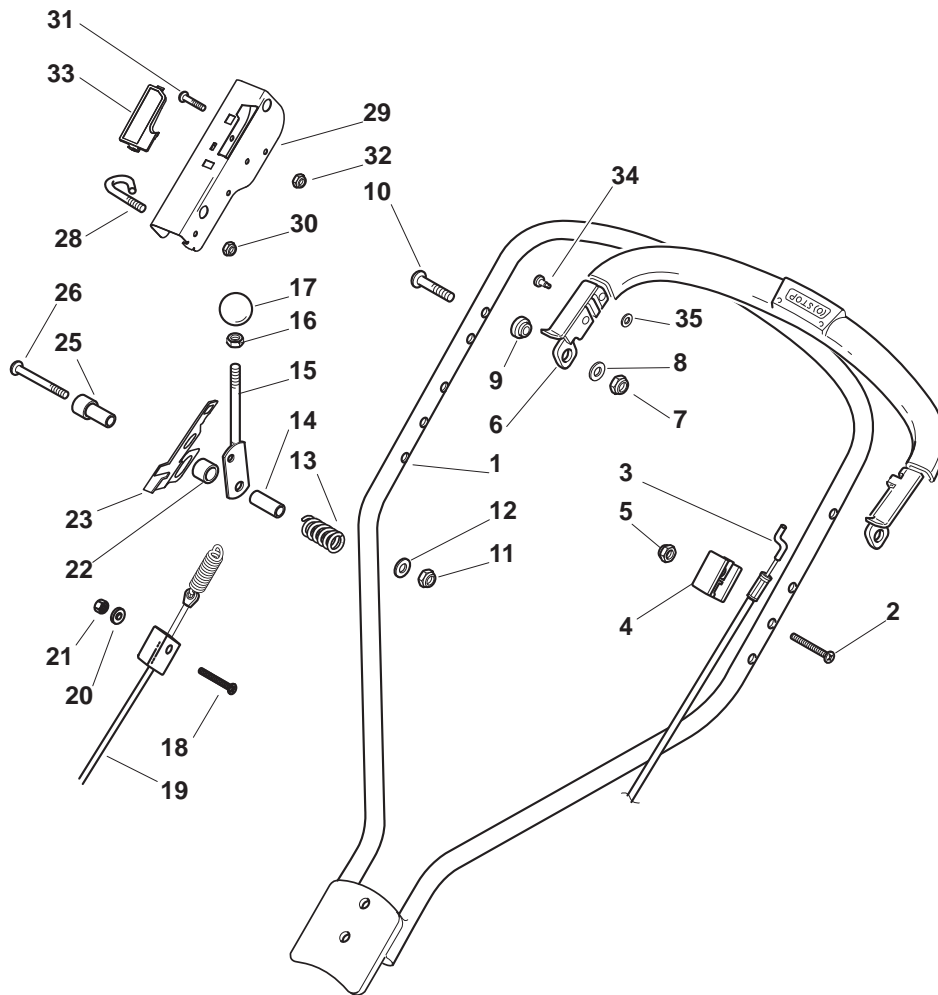

THIS INFORMATION IS NOT INTENDED FOR SALE OR RESALE, AND THIS NOTICE MUST REMAIN ON ALL COPIES.

Position	Part No.	Q.Ty	Description
1	81002909/1	1	Deck Grey
3	81002849/0	1	Axle, Front Wheels
12	12791011/0	4	Screw
13	81545105/0	1	Left Plate
14	12154510/0	4	Nut
15	81545104/0	1	Right Plate
16	81002851/0	1	Axle, Rear Wheels
17	12789000/0	2	Screw
18	81003323/0	1	Lever, Height Adjustment
19	12154330/0	2	Nut
20	12293200/0	1	Nut
21	22399812/0	1	Knob
22	12735661/0	2	Screw
23	22551529/0	2	Plate
24	12521330/0	2	Washer
25	22033329/0	1	Rod, Height Adjustment Control
26	12604899/0	2	Crown Fastener
27	22446184/0	1	Spring

Position	Part No.	Q.Ty	Description
1	81006373/0	1	Right Handle, Lower Part Yellow
2	18566114/0	4	Cap
3	12819100/0	6	Screw
4	12155000/0	6	Nut
5	18203854/0	6	Protection
6	81006375/0	1	Left Handle, Lower Part Yellow
7	12793102/0	4	Screw
8	181006361/1	1	Handle, Middle Part Yellow
9	12155000/0	4	Nut
10	12523060/0	2	Washer
11	12523080/0	1	Washer
12	22399813/0	1	Knob

Position	Part No.	Q.Ty	Description
1	22110419/0	4	Hub Cap
2	381007473/0	4	Wheel Ø 210
3	22122200/0	8	Bearing
4	22675100/0	4	Washer
5	12521350/0	4	Washer
6	12155000/0	4	Nut
7	12530151/0	2	Washer

Position	Part No.	Q.Ty	Description
1	122465612/1	1	Hub With Pulley, Crankshaft Ø 25
2	81004146/0	1	Blade Winged
3	22672110/1	2	Clutch Washer
4	22672105/0	1	Washer
5	12508120/0	1	Cupped Spring
6	22041940/0	1	Clutch Bush
7	12736850/0	1	Screw
8	12139150/0	1	Feather, Crankshaft Ø 25
9	22524329/0	3	Pin
10	22672201/0	3	Washer
11	322207221/1	1	Flange, Yellow
12	22250012/0	3	Grommet
13	22671651/0	3	Washer
14	12521350/0	3	Washer
15	12155000/0	3	Nut
16	12791400/0	1	Screw
17	22450444/0	1	Spring
18	112735108/1	3	Screw