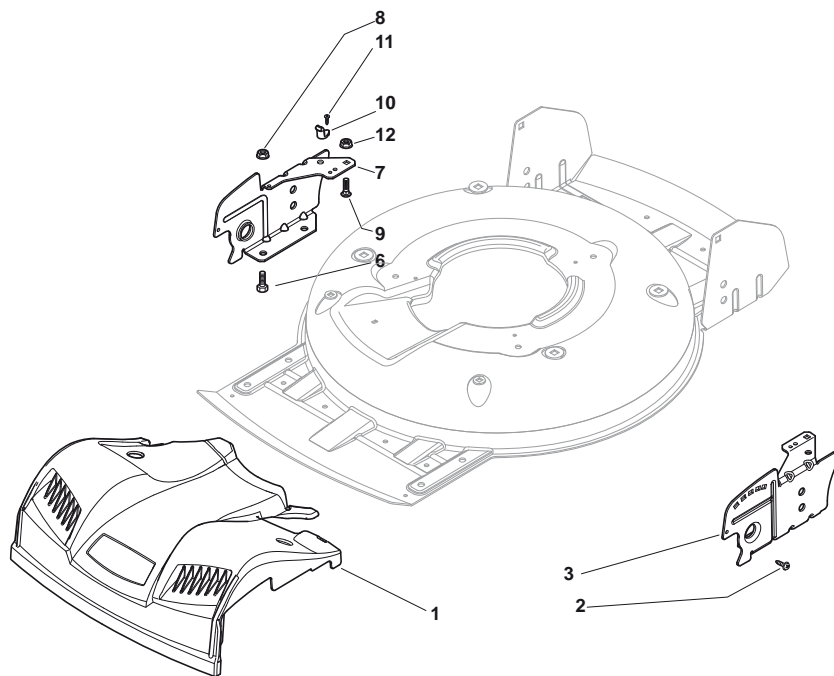

THIS INFORMATION IS NOT INTENDED FOR SALE OR RESALE, AND THIS NOTICE MUST REMAIN ON ALL COPIES.

Position	Part No.	Q.Ty	Description
1	81002909/1	1	Deck Grey
2	22600093/0	1	Protection, L Wheel
3	81002849/0	1	Axle, Front Wheels
4	22033397/0	1	Axle, Front Wheels
5	22020050/0	2	Snap Ring
6	22600092/0	1	Protection, R Wheel
12	12791011/0	4	Screw
13	81545105/0	1	Left Plate
14	12154510/0	4	Nut
15	81545104/0	1	Right Plate
16	81002851/0	1	Axle, Rear Wheels
17	12789000/0	2	Screw
18	81003323/0	1	Lever, Height Adjustment
19	12154330/0	2	Nut
20	12293200/0	1	Nut
21	22399812/0	1	Knob
22	12735661/0	2	Screw
23	22551529/0	2	Plate
24	12521330/0	2	Washer
25	22033329/0	1	Rod, Height Adjustment Control
26	12604899/0	2	Crown Fastener
27	22446184/0	1	Spring

Position	Part No.	Q.Ty	Description
1	181006363/1	1	Handle, Upper Part Yellow
2	22430314/0	1	Spring
3	12154510/0	1	Nut
4	12727784/0	2	Screw
5	22671660/1	2	Washer
6	81003318/1	1	Lever, Engine Brake
7	12523040/0	2	Washer
8	12154510/0	2	Nut
9	12727783/0	1	Screw
10	181000761/1	1	Cable, Thread Engine Brake
11	22551640/0	1	Plate
12	12154510/0	1	Nut

Position	Part No.	Q.Ty	Description
1	22110419/0	4	Hub Cap
2	381007473/0	4	Wheel Ø 210
3	22122200/0	8	Bearing
4	22675100/0	4	Washer
5	12521350/0	4	Washer
6	12155000/0	4	Nut
7	12530151/0	2	Washer

Position	Part No.	Q.Ty	Description
1	122465612/1	1	Hub With Pulley, Crankshaft Ø 25
2	81004146/0	1	Blade Winged
3	22672110/1	2	Clutch Washer
4	22672105/0	1	Washer
5	12508120/0	1	Cupped Spring
6	22041940/0	1	Clutch Bush
7	12736850/0	1	Screw
8	12139150/0	1	Feather, Crankshaft Ø 25
9	22524329/0	3	Pin
10	22672201/0	3	Washer
11	322207221/1	1	Flange, Yellow
12	22250012/0	3	Grommet
13	22671651/0	3	Washer
14	12521350/0	3	Washer
15	12155000/0	3	Nut
16	12791400/0	1	Screw
17	22450444/0	1	Spring
18	112735108/1	3	Screw