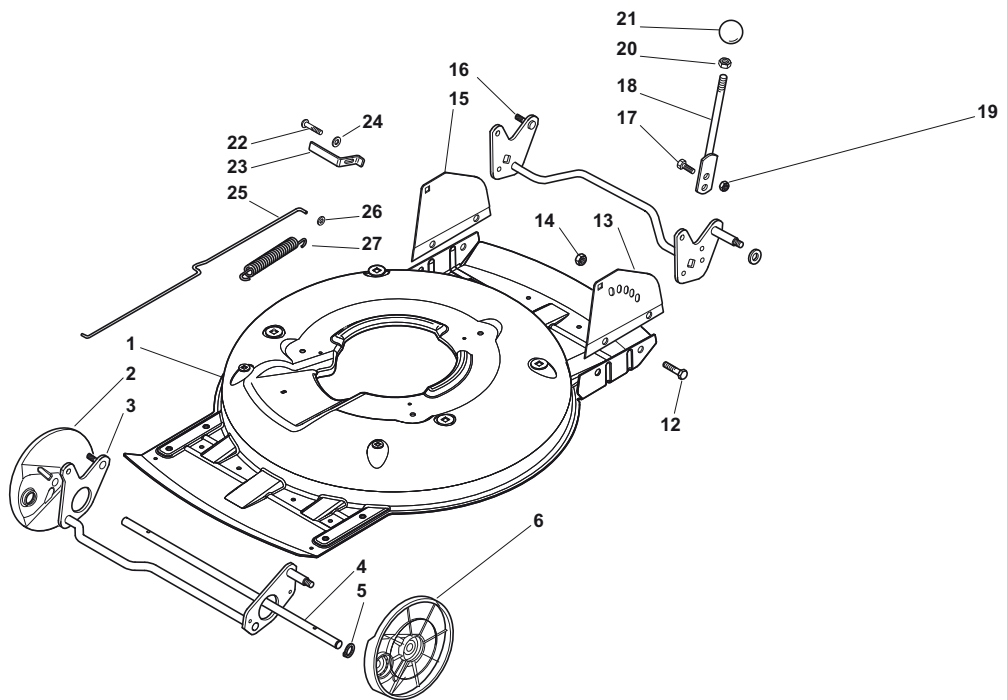

THIS INFORMATION IS NOT INTENDED FOR SALE OR RESALE, AND THIS NOTICE MUST REMAIN ON ALL COPIES.

Position	Part No.	Q.Ty	Description
1	81002909/1	1	Deck Grey
2	22600093/0	1	Protection, L Wheel
3	81002849/0	1	Axle, Front Wheels
4	22033397/0	1	Axle, Front Wheels
5	22020050/0	2	Snap Ring
6	22600092/0	1	Protection, R Wheel
12	12791011/0	4	Screw
13	81545105/0	1	Left Plate
14	12154510/0	4	Nut
15	81545104/0	1	Right Plate
16	81002851/0	1	Axle, Rear Wheels
17	12789000/0	2	Screw
18	81003323/0	1	Lever, Height Adjustment
19	12154330/0	2	Nut
20	12293200/0	1	Nut
21	22399812/0	1	Knob
22	12735661/0	2	Screw
23	22551529/0	2	Plate
24	12521330/0	2	Washer
25	22033329/0	1	Rod, Height Adjustment Control
26	12604899/0	2	Crown Fastener
27	22446184/0	1	Spring

Position	Part No.	Q.Ty	Description
1	22110419/0	4	Hub Cap
2	381007473/0	4	Wheel Ø 210
3	22122200/0	8	Bearing
4	22675100/0	4	Washer
5	12521350/0	4	Washer
6	12155000/0	4	Nut
7	12530151/0	2	Washer

Position	Part No.	Q.Ty	Description
1	122465612/1	1	Hub With Pulley, Crankshaft Ø 25
2	81004146/0	1	Blade Winged
3	22672110/1	2	Clutch Washer
4	22672105/0	1	Washer
5	12508120/0	1	Cupped Spring
6	22041940/0	1	Clutch Bush
7	12736850/0	1	Screw
8	12139150/0	1	Feather, Crankshaft Ø 25
9	22524329/0	3	Pin
10	22672201/0	3	Washer
11	322207221/1	1	Flange, Yellow
12	22250012/0	3	Grommet
13	22671651/0	3	Washer
14	12521350/0	3	Washer
15	12155000/0	3	Nut
16	12791400/0	1	Screw
17	22450444/0	1	Spring
18	112735108/1	3	Screw