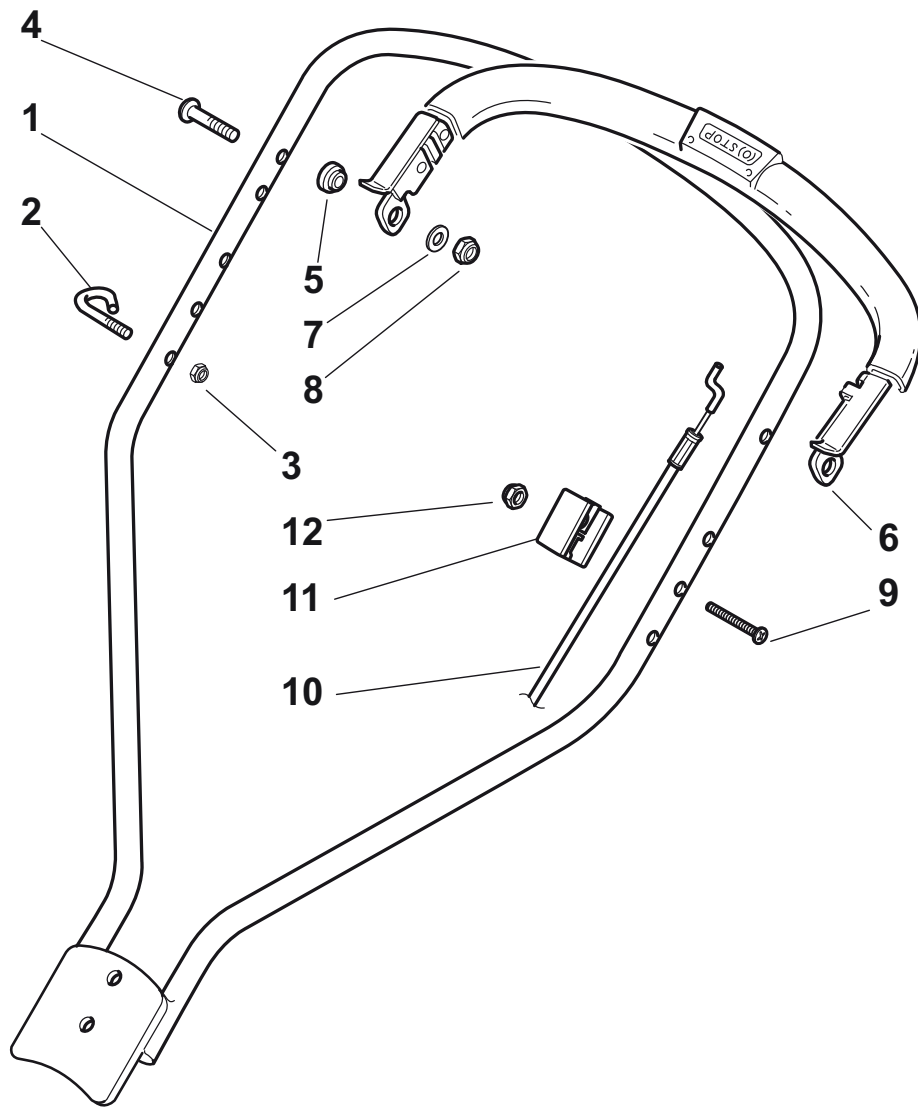

THIS INFORMATION IS NOT INTENDED FOR SALE OR RESALE, AND THIS NOTICE MUST REMAIN ON ALL COPIES.

Position	Part No.	Q.Ty	Description
1	81002909/1	1	Deck Grey
2	22600093/0	1	Protection, L Wheel
3	81002849/0	1	Axle, Front Wheels
4	22033397/0	1	Axle, Front Wheels
5	22020050/0	2	Snap Ring
6	22600092/0	1	Protection, R Wheel
12	12791011/0	4	Screw
13	81545105/0	1	Left Plate
14	12154510/0	4	Nut
15	81545104/0	1	Right Plate
16	81002851/0	1	Axle, Rear Wheels
17	12789000/0	2	Screw
18	81003323/0	1	Lever, Height Adjustment
19	12154330/0	2	Nut
20	12293200/0	1	Nut
21	22399812/0	1	Knob
22	12735661/0	2	Screw
23	22551529/0	2	Plate
24	12521330/0	2	Washer
25	22033329/0	1	Rod, Height Adjustment Control
26	12604899/0	2	Crown Fastener
27	22446184/0	1	Spring

Position	Part No.	Q.Ty	Description
4	12728530/0	3	Screw
5	22060220/0	1	Protection

Position	Part No.	Q.Ty	Description
1	81006373/0	1	Right Handle, Lower Part Yellow
2	18566114/0	4	Cap
3	12819100/0	6	Screw
4	12155000/0	6	Nut
5	18203854/0	6	Protection
6	81006375/0	1	Left Handle, Lower Part Yellow
7	12793102/0	4	Screw
8	181006361/1	1	Handle, Middle Part Yellow
9	12155000/0	4	Nut
10	12523060/0	2	Washer
11	12523080/0	1	Washer
12	22399813/0	1	Knob

Position	Part No.	Q.Ty	Description
1	22110419/0	4	Hub Cap
2	381007473/0	4	Wheel Ø 210
3	22122200/0	8	Bearing
4	22675100/0	4	Washer
5	12521350/0	4	Washer
6	12155000/0	4	Nut
7	12530151/0	2	Washer

Position	Part No.	Q.Ty	Description
1	122465612/1	1	Hub With Pulley, Crankshaft Ø 25
2	81004146/0	1	Blade Winged
3	22672110/1	2	Clutch Washer
4	22672105/0	1	Washer
5	12508120/0	1	Cupped Spring
6	22041940/0	1	Clutch Bush
7	12736850/0	1	Screw
8	12139150/0	1	Feather, Crankshaft Ø 25
9	22524329/0	3	Pin
10	22672201/0	3	Washer
11	322207221/1	1	Flange, Yellow
12	22250012/0	3	Grommet
13	22671651/0	3	Washer
14	12521350/0	3	Washer
15	12155000/0	3	Nut
16	12791400/0	1	Screw
17	22450444/0	1	Spring
18	112735108/1	3	Screw