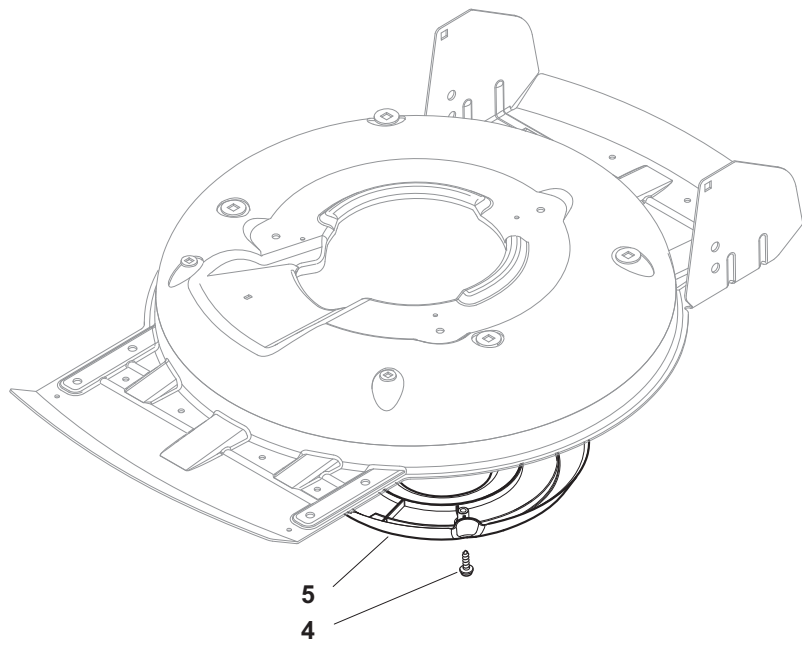

THIS INFORMATION IS NOT INTENDED FOR SALE OR RESALE, AND THIS NOTICE MUST REMAIN ON ALL COPIES.

Position	Part No.	Q.Ty	Description
1	81002909/1	1	Deck Grey
2	22600093/0	1	Protection, L Wheel
3	81002849/0	1	Axle, Front Wheels
4	22033397/0	1	Axle, Front Wheels
5	22020050/0	2	Snap Ring
6	22600092/0	1	Protection, R Wheel
12	12791011/0	4	Screw
13	81545105/0	1	Left Plate
14	12154510/0	4	Nut
15	81545104/0	1	Right Plate
16	81002851/0	1	Axle, Rear Wheels
17	12789000/0	2	Screw
18	81003323/0	1	Lever, Height Adjustment
19	12154330/0	2	Nut
20	12293200/0	1	Nut
21	22399812/0	1	Knob
22	12735661/0	2	Screw
23	22551529/0	2	Plate
24	12521330/0	2	Washer
25	22033329/0	1	Rod, Height Adjustment Control
26	12604899/0	2	Crown Fastener
27	22446184/0	1	Spring

Position	Part No.	Q.Ty	Description
1	322226097/1	1	Mask, Yellow
2	12728523/0	2	Screw
3	22778421/0	1	Bracket, L
6	12792611/0	4	Screw
7	22778419/0	1	Bracket, R
8	12293201/0	4	Nut
9	12815200/0	2	Screw
10	22020400/0	2	Fairlead
11	12728523/0	2	Screw
12	12292102/0	2	Nut

Position	Part No.	Q.Ty	Description
4	12728530/0	3	Screw
5	22060220/0	1	Protection

Position	Part No.	Q.Ty	Description
1	81006373/0	1	Right Handle, Lower Part Yellow
2	18566114/0	4	Cap
3	12819100/0	6	Screw
4	12155000/0	6	Nut
5	18203854/0	6	Protection
6	81006375/0	1	Left Handle, Lower Part Yellow
7	12793102/0	4	Screw
8	181006361/1	1	Handle, Middle Part Yellow
9	12155000/0	4	Nut
10	12523060/0	2	Washer
11	12523080/0	1	Washer
12	22399813/0	1	Knob