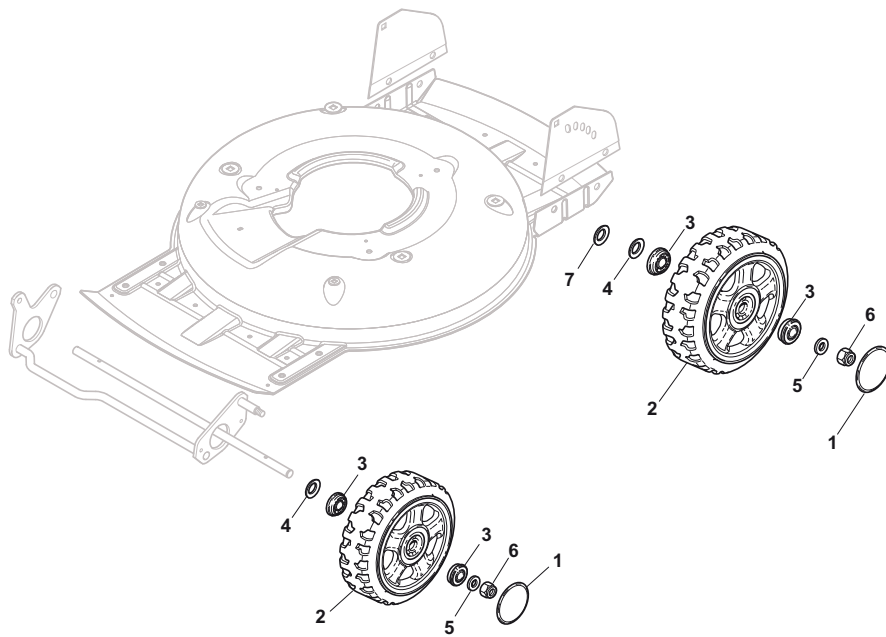

Position	Part No.	Q.Ty	Description
4	12728530/0	3	Screw
5	22060220/0	1	Protection

Position	Part No.	Q.Ty	Description
1	81006373/0	1	Right Handle, Lower Part Yellow
2	18566114/0	4	Cap
3	12819100/0	6	Screw
4	12155000/0	6	Nut
5	18203854/0	6	Protection
6	81006375/0	1	Left Handle, Lower Part Yellow
7	12793102/0	4	Screw
8	181006361/1	1	Handle, Middle Part Yellow
9	12155000/0	4	Nut
10	12523060/0	2	Washer
11	12523080/0	1	Washer
12	22399813/0	1	Knob

Position	Part No.	Q.Ty	Description
1	181006363/1	1	Handle, Upper Part Yellow
2	22430314/0	1	Spring
3	12154510/0	1	Nut
4	12727784/0	2	Screw
5	22671660/1	2	Washer
6	81003318/1	1	Lever, Engine Brake
7	12523040/0	2	Washer
8	12154510/0	2	Nut
9	12727783/0	1	Screw
10	181000761/1	1	Cable, Thread Engine Brake
11	22551640/0	1	Plate
12	12154510/0	1	Nut

Position	Part No.	Q.Ty	Description
1	22110419/0	4	Hub Cap
2	381007473/0	4	Wheel Ø 210
3	22122200/0	8	Bearing
4	22675100/0	4	Washer
5	12521350/0	4	Washer
6	12155000/0	4	Nut
7	12530151/0	2	Washer

Position	Part No.	Q.Ty	Description
1	122465612/1	1	Hub With Pulley, Crankshaft Ø 25
2	81004146/0	1	Blade Winged
3	22672110/1	2	Clutch Washer
4	22672105/0	1	Washer
5	12508120/0	1	Cupped Spring
6	22041940/0	1	Clutch Bush
7	12736850/0	1	Screw
8	12139150/0	1	Feather, Crankshaft Ø 25
9	22524329/0	3	Pin
10	22672201/0	3	Washer
11	322207221/1	1	Flange, Yellow
12	22250012/0	3	Grommet
13	22671651/0	3	Washer
14	12521350/0	3	Washer
15	12155000/0	3	Nut
16	12791400/0	1	Screw
17	22450444/0	1	Spring
18	112735108/1	3	Screw