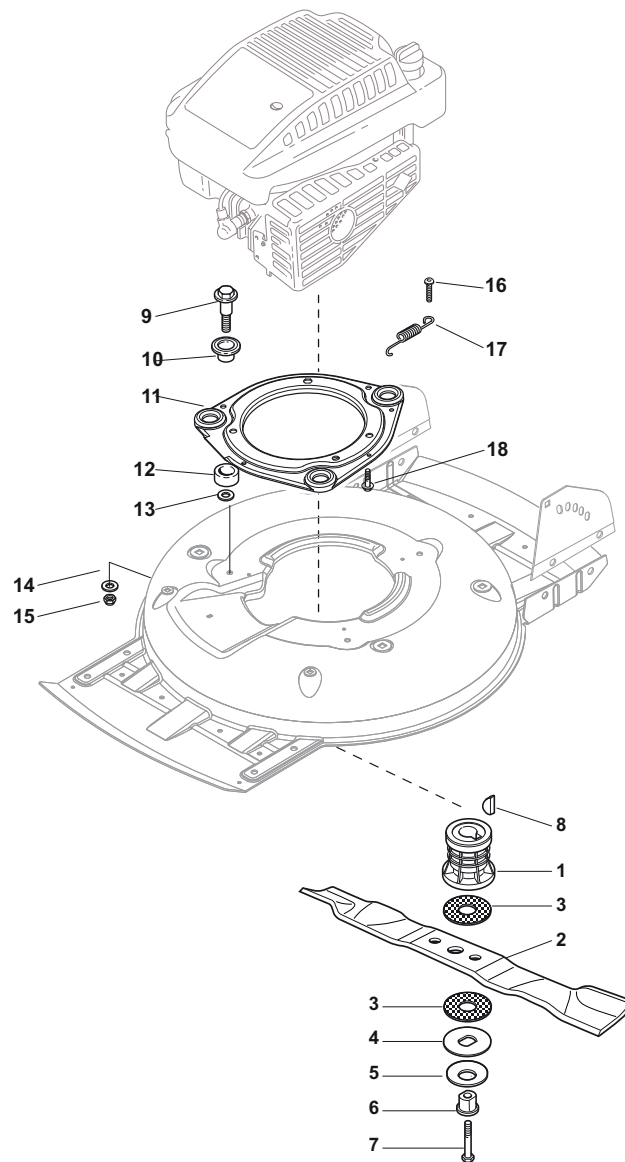

Position	Part No.	Q.Ty	Description
4	12728530/0	3	Screw
5	22060220/0	1	Protection

Position	Part No.	Q.Ty	Description
1	81006373/0	1	Right Handle, Lower Part Yellow
2	18566114/0	4	Cap
3	12819100/0	6	Screw
4	12155000/0	6	Nut
5	18203854/0	6	Protection
6	81006375/0	1	Left Handle, Lower Part Yellow
7	12793102/0	4	Screw
8	181006361/1	1	Handle, Middle Part Yellow
9	12155000/0	4	Nut
10	12523060/0	2	Washer
11	12523080/0	1	Washer
12	22399813/0	1	Knob

Position	Part No.	Q.Ty	Description
1	181006363/1	1	Handle, Upper Part Yellow
2	22430314/0	1	Spring
3	12154510/0	1	Nut
4	12727784/0	2	Screw
5	22671660/1	2	Washer
6	81003318/1	1	Lever, Engine Brake
7	12523040/0	2	Washer
8	12154510/0	2	Nut
9	12727783/0	1	Screw
10	181000761/1	1	Cable, Thread Engine Brake
11	22551640/0	1	Plate
12	12154510/0	1	Nut

Position	Part No.	Q.Ty	Description
1	22110419/0	4	Hub Cap
2	381007473/0	4	Wheel Ø 210
3	22122200/0	8	Bearing
4	22675100/0	4	Washer
5	12521350/0	4	Washer
6	12155000/0	4	Nut
7	12530151/0	2	Washer

Position	Part No.	Q.Ty	Description
1	122465612/1	1	Hub With Pulley, Crankshaft Ø 25
2	81004146/0	1	Blade Winged
3	22672110/1	2	Clutch Washer
4	22672105/0	1	Washer
5	12508120/0	1	Cupped Spring
6	22041940/0	1	Clutch Bush
7	12736850/0	1	Screw
8	12139150/0	1	Feather, Crankshaft Ø 25
9	22524329/0	3	Pin
10	22672201/0	3	Washer
11	322207221/1	1	Flange, Yellow
12	22250012/0	3	Grommet
13	22671651/0	3	Washer
14	12521350/0	3	Washer
15	12155000/0	3	Nut
16	12791400/0	1	Screw
17	22450444/0	1	Spring
18	112735108/1	3	Screw