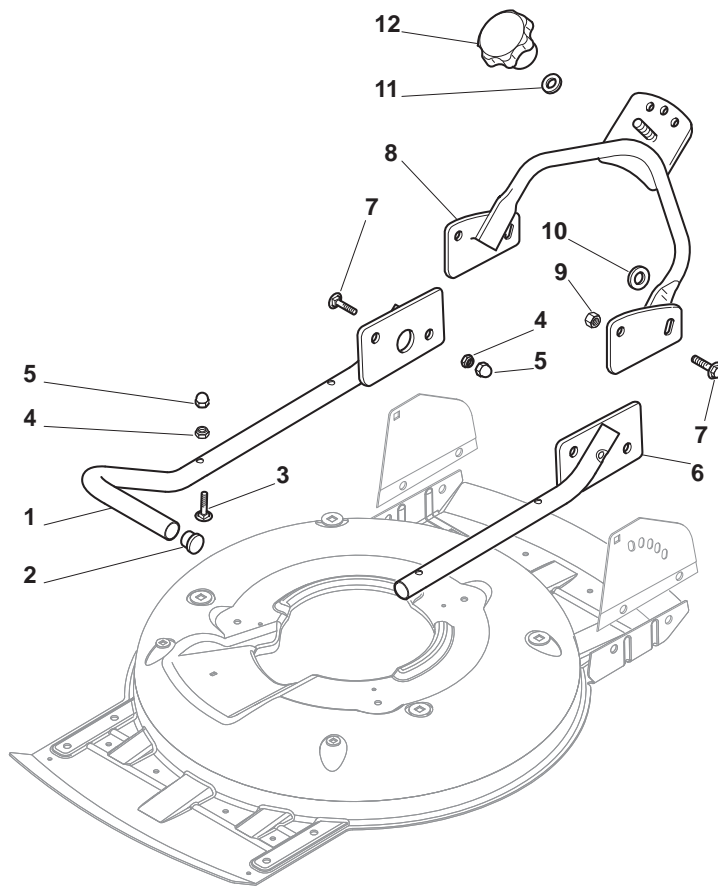

THIS INFORMATION IS NOT INTENDED FOR SALE OR RESALE, AND THIS NOTICE MUST REMAIN ON ALL COPIES.

Position	Part No.	Q.Ty	Description
1	81002909/1	1	Deck Grey
2	22600093/0	1	Protection, L Wheel
3	81002849/0	1	Axle, Front Wheels
4	22033397/0	1	Axle, Front Wheels
5	22020050/0	2	Snap Ring
6	22600092/0	1	Protection, R Wheel
12	12791011/0	4	Screw
13	81545105/0	1	Left Plate
14	12154510/0	4	Nut
15	81545104/0	1	Right Plate
16	81002851/0	1	Axle, Rear Wheels
17	12789000/0	2	Screw
18	81003323/0	1	Lever, Height Adjustment
19	12154330/0	2	Nut
20	12293200/0	1	Nut
21	22399812/0	1	Knob
22	12735661/0	2	Screw
23	22551529/0	2	Plate
24	12521330/0	2	Washer
25	22033329/0	1	Rod, Height Adjustment Control
26	12604899/0	2	Crown Fastener
27	22446184/0	1	Spring

Position	Part No.	Q.Ty	Description
4	12728530/0	3	Screw
5	22060220/0	1	Protection

Position	Part No.	Q.Ty	Description
1	81006373/0	1	Right Handle, Lower Part Yellow
2	18566114/0	4	Cap
3	12819100/0	6	Screw
4	12155000/0	6	Nut
5	18203854/0	6	Protection
6	81006375/0	1	Left Handle, Lower Part Yellow
7	12793102/0	4	Screw
8	181006361/1	1	Handle, Middle Part Yellow
9	12155000/0	4	Nut
10	12523060/0	2	Washer
11	12523080/0	1	Washer
12	22399813/0	1	Knob

Position	Part No.	Q.Ty	Description
1	22110419/0	4	Hub Cap
2	381007473/0	4	Wheel Ø 210
3	22122200/0	8	Bearing
4	22675100/0	4	Washer
5	12521350/0	4	Washer
6	12155000/0	4	Nut
7	12530151/0	2	Washer

Position	Part No.	Q.Ty	Description
1	122465612/1	1	Hub With Pulley, Crankshaft Ø 25
2	81004146/0	1	Blade Winged
3	22672110/1	2	Clutch Washer
4	22672105/0	1	Washer
5	12508120/0	1	Cupped Spring
6	22041940/0	1	Clutch Bush
7	12736850/0	1	Screw
8	12139150/0	1	Feather, Crankshaft Ø 25
9	22524329/0	3	Pin
10	22672201/0	3	Washer
11	322207221/1	1	Flange, Yellow
12	22250012/0	3	Grommet
13	22671651/0	3	Washer
14	12521350/0	3	Washer
15	12155000/0	3	Nut
16	12791400/0	1	Screw
17	22450444/0	1	Spring
18	112735108/1	3	Screw