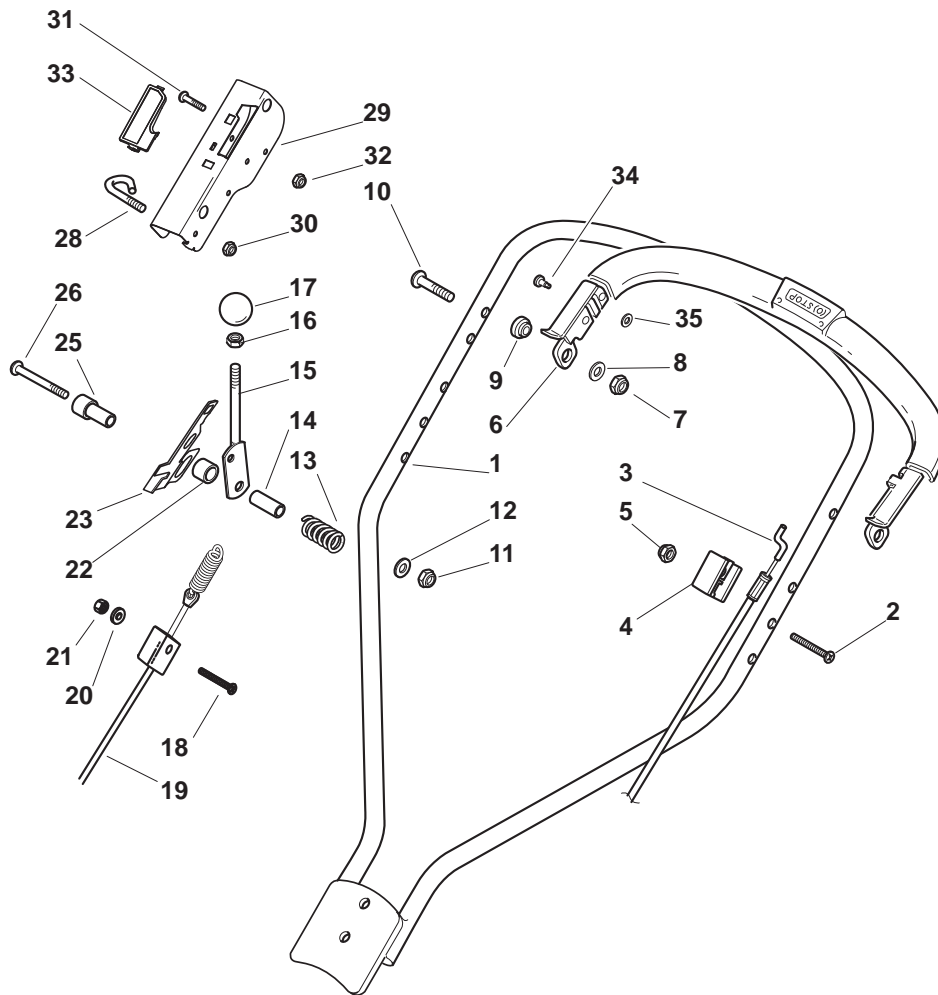

THIS INFORMATION IS NOT INTENDED FOR SALE OR RESALE, AND THIS NOTICE MUST REMAIN ON ALL COPIES.

Position	Part No.	Q.Ty	Description
1	81002909/1	1	Deck Grey
3	81002849/0	1	Axle, Front Wheels
12	12791011/0	4	Screw
13	81545105/0	1	Left Plate
14	12154510/0	4	Nut
15	81545104/0	1	Right Plate
16	81002851/0	1	Axle, Rear Wheels
17	12789000/0	2	Screw
18	81003323/0	1	Lever, Height Adjustment
19	12154330/0	2	Nut
20	12293200/0	1	Nut
21	22399812/0	1	Knob
22	12735661/0	2	Screw
23	22551529/0	2	Plate
24	12521330/0	2	Washer
25	22033329/0	1	Rod, Height Adjustment Control
26	12604899/0	2	Crown Fastener
27	22446184/0	1	Spring

Position	Part No.	Q.Ty	Description
1	81006377/0	1	Right Handle, Lower Part Black
2	18566114/0	4	Cap
3	12819100/0	6	Screw
4	12155000/0	6	Nut
5	18203854/0	6	Protection
6	381006379/0	1	Left Handle, Lower Part Black
7	12793102/0	4	Screw
8	81006365/0	1	Handle, Middle Part Black
9	12155000/0	4	Nut
10	12523060/0	2	Washer
11	12523080/0	1	Washer
12	22399813/0	1	Knob

Position	Part No.	Q.Ty	Description
1	22110492/0	4	Hub Cap
2	22122200/0	8	Bearing
3	381007390/1	4	Wheel Ø 210
4	12521350/0	4	Washer
5	12155000/0	4	Nut
6	12530150/0	2	Elastic Washer

Position	Part No.	Q.Ty	Description
1	122465607/3	1	Hub With Pulley, Crankshaft Ø 22
2	81004146/0	1	Blade Standard
3	22160400/0	1	Elastic Washer
4	12523080/0	1	Washer
5	12735698/0	1	Screw
6	12139100/0	1	Feather, Crankshaft Ø 22.2
9	12792611/0	3	Screw
10	12523060/0	6	Washer
11	322207219/1	1	Flange
12	12293201/0	3	Nut
13	112735108/1	3	Screw