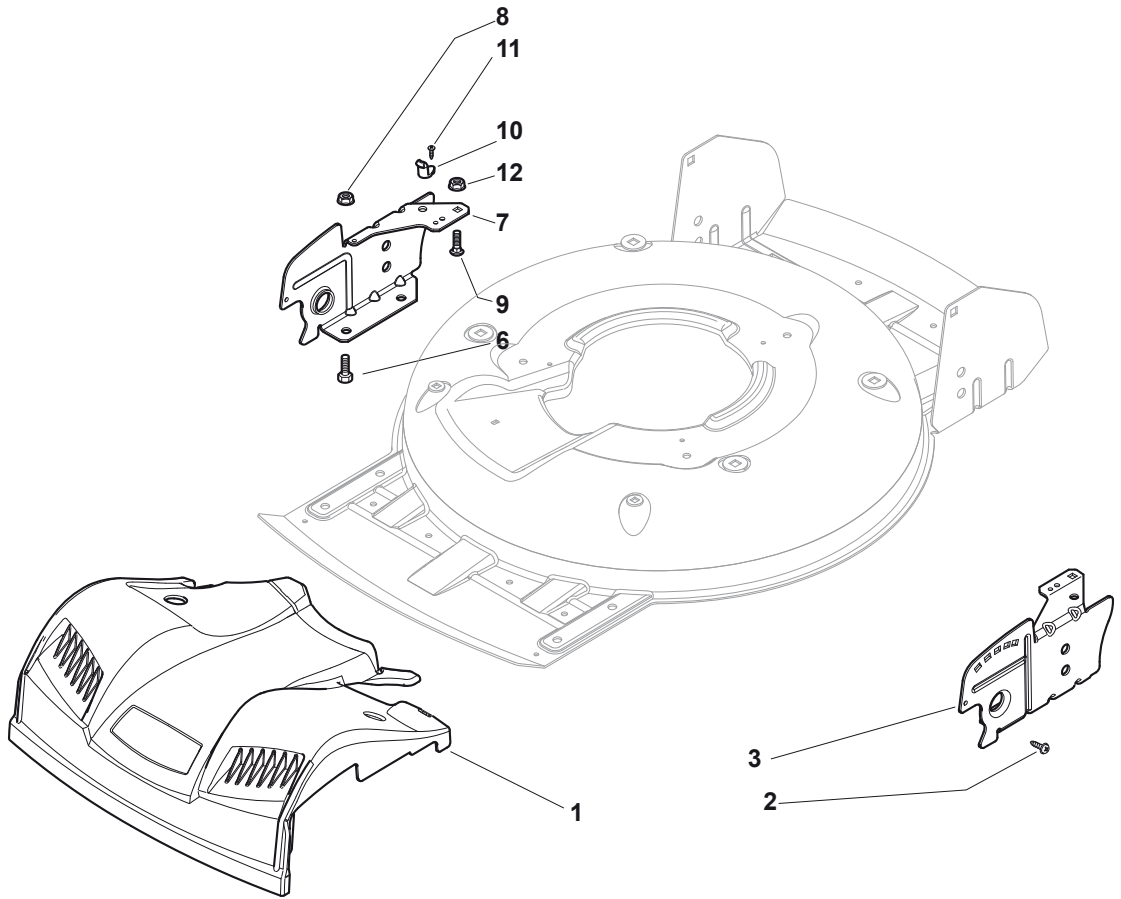

THIS INFORMATION IS NOT INTENDED FOR SALE OR RESALE, AND THIS NOTICE MUST REMAIN ON ALL COPIES.

Position	Part No.	Q.Ty	Description
1	81002909/1	1	Deck Grey
3	81002849/0	1	Axle, Front Wheels
12	12791011/0	4	Screw
13	81545105/0	1	Left Plate
14	12154510/0	4	Nut
15	81545104/0	1	Right Plate
16	81002851/0	1	Axle, Rear Wheels
17	12789000/0	2	Screw
18	81003323/0	1	Lever, Height Adjustment
19	12154330/0	2	Nut
20	12293200/0	1	Nut
21	22399812/0	1	Knob
22	12735661/0	2	Screw
23	22551529/0	2	Plate
24	12521330/0	2	Washer
25	22033329/0	1	Rod, Height Adjustment Control
26	12604899/0	2	Crown Fastener
27	22446184/0	1	Spring

Position	Part No.	Q.Ty	Description
1	81006377/0	1	Right Handle, Lower Part Black
2	18566114/0	4	Cap
3	12819100/0	6	Screw
4	12155000/0	6	Nut
5	18203854/0	6	Protection
6	381006379/0	1	Left Handle, Lower Part Black
7	12793102/0	4	Screw
8	81006365/0	1	Handle, Middle Part Black
9	12155000/0	4	Nut
10	12523060/0	2	Washer
11	12523080/0	1	Washer
12	22399813/0	1	Knob

Position	Part No.	Q.Ty	Description
1	22110492/0	4	Hub Cap
2	22122200/0	8	Bearing
3	381007390/1	4	Wheel Ø 210
4	12521350/0	4	Washer
5	12155000/0	4	Nut
6	12530150/0	2	Elastic Washer

Position	Part No.	Q.Ty	Description
1	122465607/3	1	Hub With Pulley, Crankshaft Ø 22
2	81004146/0	1	Blade Standard
3	22160400/0	1	Elastic Washer
4	12523080/0	1	Washer
5	12735698/0	1	Screw
6	12139100/0	1	Feather, Crankshaft Ø 22.2
9	12792611/0	3	Screw
10	12523060/0	6	Washer
11	322207219/1	1	Flange
12	12293201/0	3	Nut
13	112735108/1	3	Screw