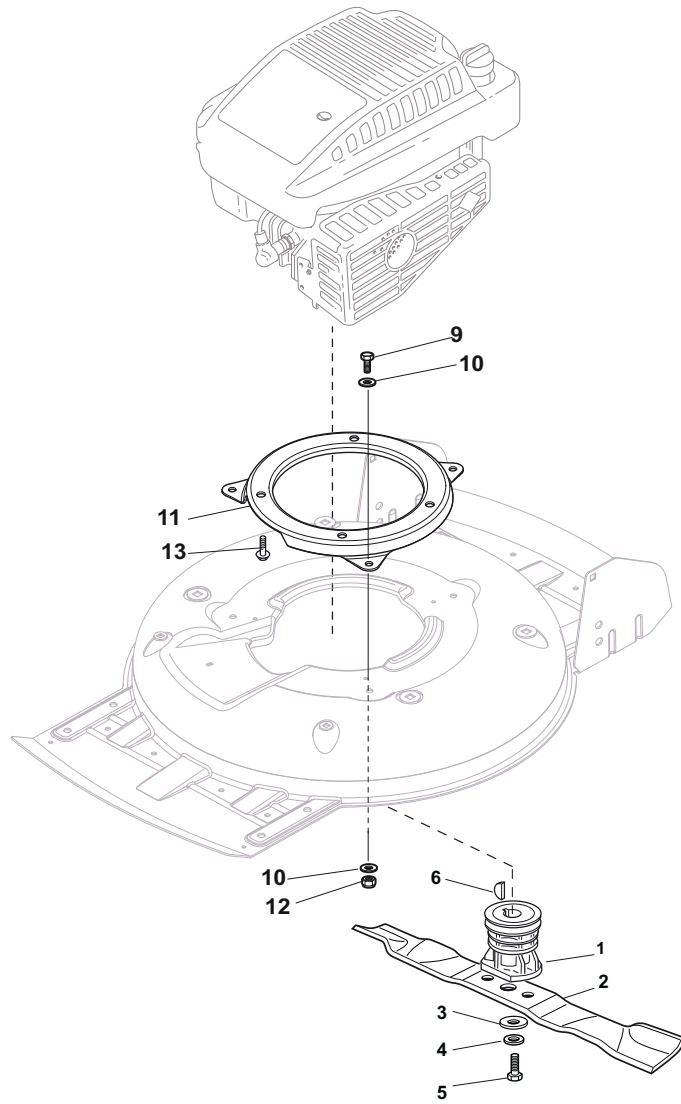

Position	Part No.	Q.Ty	Description
1	81006377/0	1	Right Handle, Lower Part Black
2	18566114/0	4	Cap
3	12819100/0	6	Screw
4	12155000/0	6	Nut
5	18203854/0	6	Protection
6	381006379/0	1	Left Handle, Lower Part Black
7	12793102/0	4	Screw
8	81006365/0	1	Handle, Middle Part Black
9	12155000/0	4	Nut
10	12523060/0	2	Washer
11	12523080/0	1	Washer
12	22399813/0	1	Knob

Position	Part No.	Q.Ty	Description
1	81006367/0	1	Handle, Upper Part Black
2	12727783/0	1	Screw
3	181000618/0	1	Cable, Thread Engine Brake
4	22551640/0	1	Plate
5	12154510/0	1	Nut
6	81003318/1	1	Lever, Engine Brake
7	12154510/0	2	Nut
8	12521330/0	2	Washer
9	22671660/1	2	Washer
10	12727784/0	2	Screw
11	12292100/0	1	Nut
12	12530060/0	1	Washer
13	22450446/0	1	Spring
14	22170840/0	1	Spacer
15	81003313/0	1	Lever, Driving
16	12293200/0	1	Nut
17	22399812/0	1	Knob
18	12727791/0	1	Screw
19	381000745/1	1	Cable, Rear Drive
20	12521330/0	1	Washer
21	12154510/0	1	Nut
22	22170843/0	1	Spacer
23	22551653/0	1	Plate
25	22170842/0	1	Spacer
26	12727786/0	1	Screw
28	22430314/0	1	Spring
29	81004405/0	1	Dash Board
30	12154510/0	1	Nut
31	12727792/0	1	Screw
32	12154510/0	1	Nut
33	22500050/0	1	Shoe
34	22524342/0	1	Pin
35	12604897/0	1	Snap Ring

Position	Part No.	Q.Ty	Description
1	22110492/0	4	Hub Cap
2	22122200/0	8	Bearing
3	381007390/1	4	Wheel Ø 210
4	12521350/0	4	Washer
5	12155000/0	4	Nut
6	12530150/0	2	Elastic Washer

Position	Part No.	Q.Ty	Description
1	122465607/3	1	Hub With Pulley, Crankshaft Ø 22
2	81004146/0	1	Blade Standard
3	22160400/0	1	Elastic Washer
4	12523080/0	1	Washer
5	12735698/0	1	Screw
6	12139100/0	1	Feather, Crankshaft Ø 22.2
9	12792611/0	3	Screw
10	12523060/0	6	Washer
11	322207219/1	1	Flange
12	12293201/0	3	Nut
13	112735108/1	3	Screw