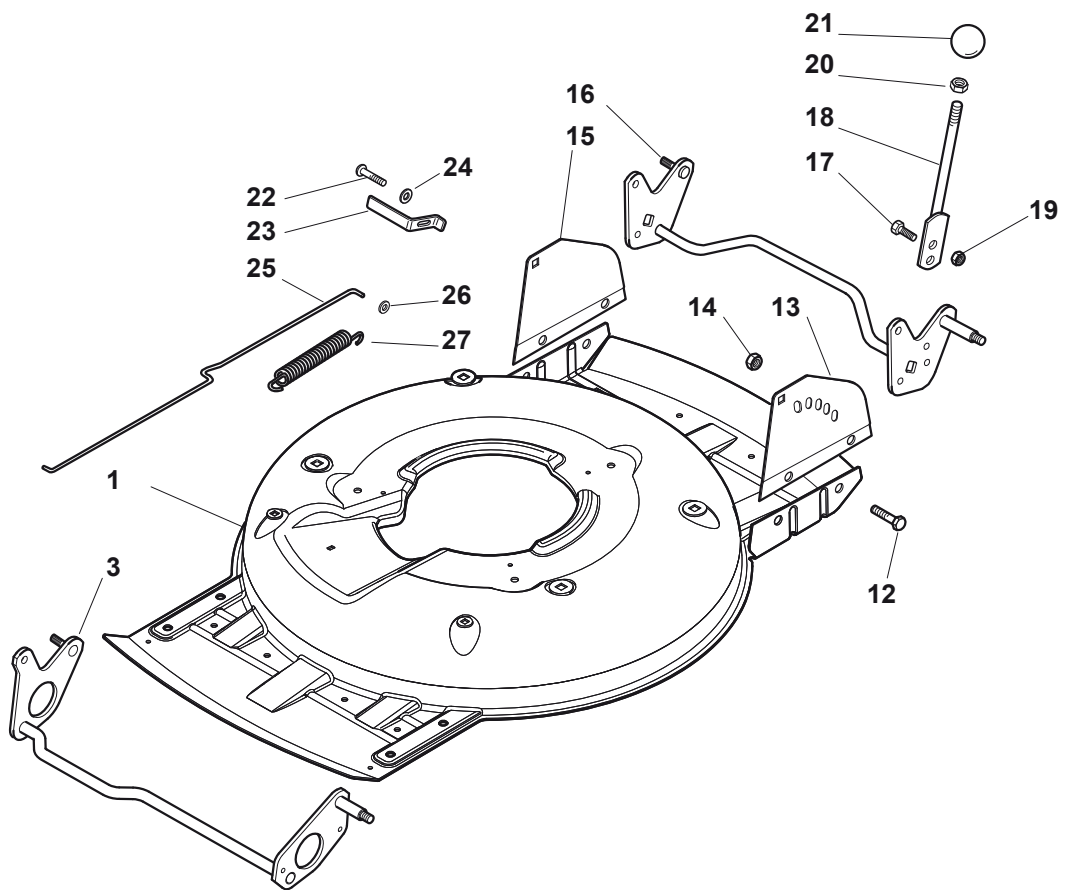

THIS INFORMATION IS NOT INTENDED FOR SALE OR RESALE, AND THIS NOTICE MUST REMAIN ON ALL COPIES.

Position	Part No.	Q.Ty	Description
1	81002909/1	1	Deck Grey
3	81002849/0	1	Axle, Front Wheels
12	12791011/0	4	Screw
13	81545105/0	1	Left Plate
14	12154510/0	4	Nut
15	81545104/0	1	Right Plate
16	81002851/0	1	Axle, Rear Wheels
17	12789000/0	2	Screw
18	81003323/0	1	Lever, Height Adjustment
19	12154330/0	2	Nut
20	12293200/0	1	Nut
21	22399812/0	1	Knob
22	12735661/0	2	Screw
23	22551529/0	2	Plate
24	12521330/0	2	Washer
25	22033329/0	1	Rod, Height Adjustment Control
26	12604899/0	2	Crown Fastener
27	22446184/0	1	Spring

Position	Part No.	Q.Ty	Description
1	81006377/0	1	Right Handle, Lower Part Black
2	18566114/0	4	Cap
3	12819100/0	6	Screw
4	12155000/0	6	Nut
5	18203854/0	6	Protection
6	381006379/0	1	Left Handle, Lower Part Black
7	12793102/0	4	Screw
8	81006365/0	1	Handle, Middle Part Black
9	12155000/0	4	Nut
10	12523060/0	2	Washer
11	12523080/0	1	Washer
12	22399813/0	1	Knob

Position	Part No.	Q.Ty	Description
1	12608600/0	2	Seeger
2	22570120/1	1	Pinion L
3	22120105/1	2	Ring Gear
4	22600092/0	1	Protection, R Wheel
5	12608600/0	2	Seeger
6	19216035/0	2	Bearing
7	22753000/0	2	Pin
9	22450437/0	1	Spring
10	35063902/0	1	Belt
11	22600093/0	1	Protection, L Wheel
12	22570110/1	1	Pinion R
15	81003095/0	1	Gear Box
16	22601909/0	1	Pulley
17	12645705/0	1	Pin

Position	Part No.	Q.Ty	Description
1	22110492/0	4	Hub Cap
2	22122200/0	8	Bearing
3	381007390/1	4	Wheel Ø 210
4	12521350/0	4	Washer
5	12155000/0	4	Nut
6	12530150/0	2	Elastic Washer

Position	Part No.	Q.Ty	Description
1	122465607/3	1	Hub With Pulley, Crankshaft Ø 22
2	81004146/0	1	Blade Standard
3	22160400/0	1	Elastic Washer
4	12523080/0	1	Washer
5	12735698/0	1	Screw
6	12139100/0	1	Feather, Crankshaft Ø 22.2
9	12792611/0	3	Screw
10	12523060/0	6	Washer
11	322207219/1	1	Flange
12	12293201/0	3	Nut
13	112735108/1	3	Screw