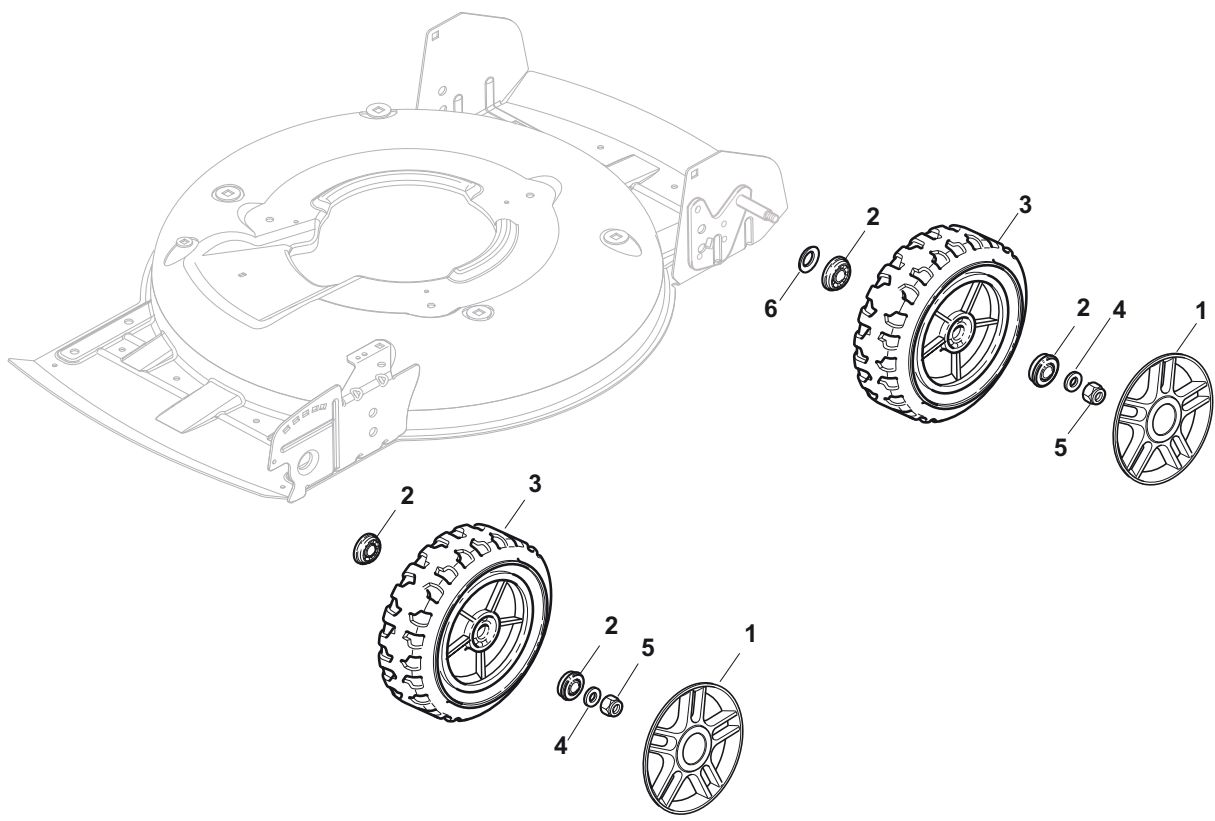

Position	Part No.	Q.Ty	Description
1	22110492/0	4	Hub Cap
2	22122200/0	8	Bearing
3	381007390/1	4	Wheel Ø 210
4	12521350/0	4	Washer
5	12155000/0	4	Nut
6	12530150/0	2	Elastic Washer