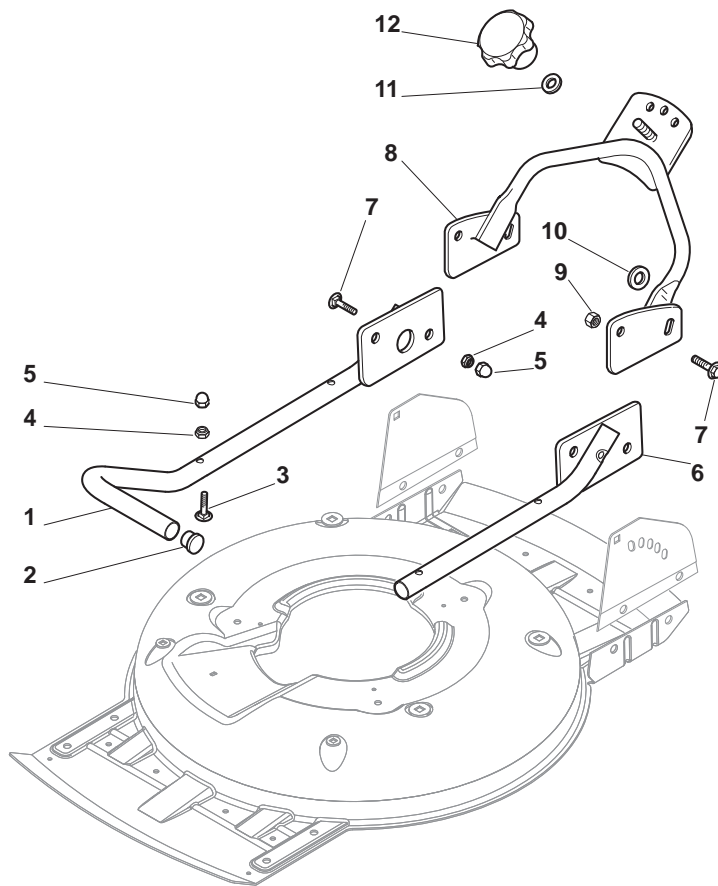

THIS INFORMATION IS NOT INTENDED FOR SALE OR RESALE, AND THIS NOTICE MUST REMAIN ON ALL COPIES.

Position	Part No.	Q.Ty	Description
1	81002909/1	1	Deck Grey
3	81002849/0	1	Axle, Front Wheels
12	12791011/0	4	Screw
13	81545105/0	1	Left Plate
14	12154510/0	4	Nut
15	81545104/0	1	Right Plate
16	81002851/0	1	Axle, Rear Wheels
17	12789000/0	2	Screw
18	81003323/0	1	Lever, Height Adjustment
19	12154330/0	2	Nut
20	12293200/0	1	Nut
21	22399812/0	1	Knob
22	12735661/0	2	Screw
23	22551529/0	2	Plate
24	12521330/0	2	Washer
25	22033329/0	1	Rod, Height Adjustment Control
26	12604899/0	2	Crown Fastener
27	22446184/0	1	Spring

Position	Part No.	Q.Ty	Description
1	81006377/0	1	Right Handle, Lower Part Black
2	18566114/0	4	Cap
3	12819100/0	6	Screw
4	12155000/0	6	Nut
5	18203854/0	6	Protection
6	381006379/0	1	Left Handle, Lower Part Black
7	12793102/0	4	Screw
8	81006365/0	1	Handle, Middle Part Black
9	12155000/0	4	Nut
10	12523060/0	2	Washer
11	12523080/0	1	Washer
12	22399813/0	1	Knob

Position	Part No.	Q.Ty	Description
1	22110492/0	4	Hub Cap
2	22122200/0	8	Bearing
3	381007390/1	4	Wheel Ø 210
4	12521350/0	4	Washer
5	12155000/0	4	Nut
6	12530150/0	2	Elastic Washer

Position	Part No.	Q.Ty	Description
1	122465607/3	1	Hub With Pulley, Crankshaft Ø 22
2	81004146/0	1	Blade Standard
3	22160400/0	1	Elastic Washer
4	12523080/0	1	Washer
5	12735698/0	1	Screw
6	12139100/0	1	Feather, Crankshaft Ø 22.2
9	12792611/0	3	Screw
10	12523060/0	6	Washer
11	322207219/1	1	Flange
12	12293201/0	3	Nut
13	112735108/1	3	Screw