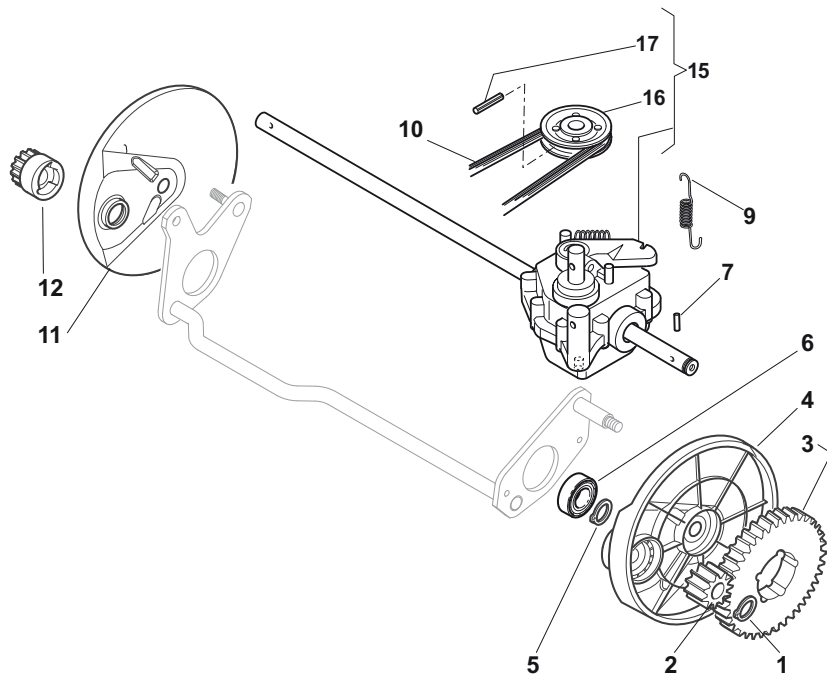

Position	Part No.	Q.Ty	Description
1	12608600/0	2	Seeger
2	22570120/1	1	Pinion L
3	22120105/1	2	Ring Gear
4	22600092/0	1	Protection, R Wheel
5	12608600/0	2	Seeger
6	19216035/0	2	Bearing
7	22753000/0	2	Pin
9	22450437/0	1	Spring
10	35063902/0	1	Belt
11	22600093/0	1	Protection, L Wheel
12	22570110/1	1	Pinion R
15	81003095/0	1	Gear Box
16	22601909/0	1	Pulley
17	12645705/0	1	Pin