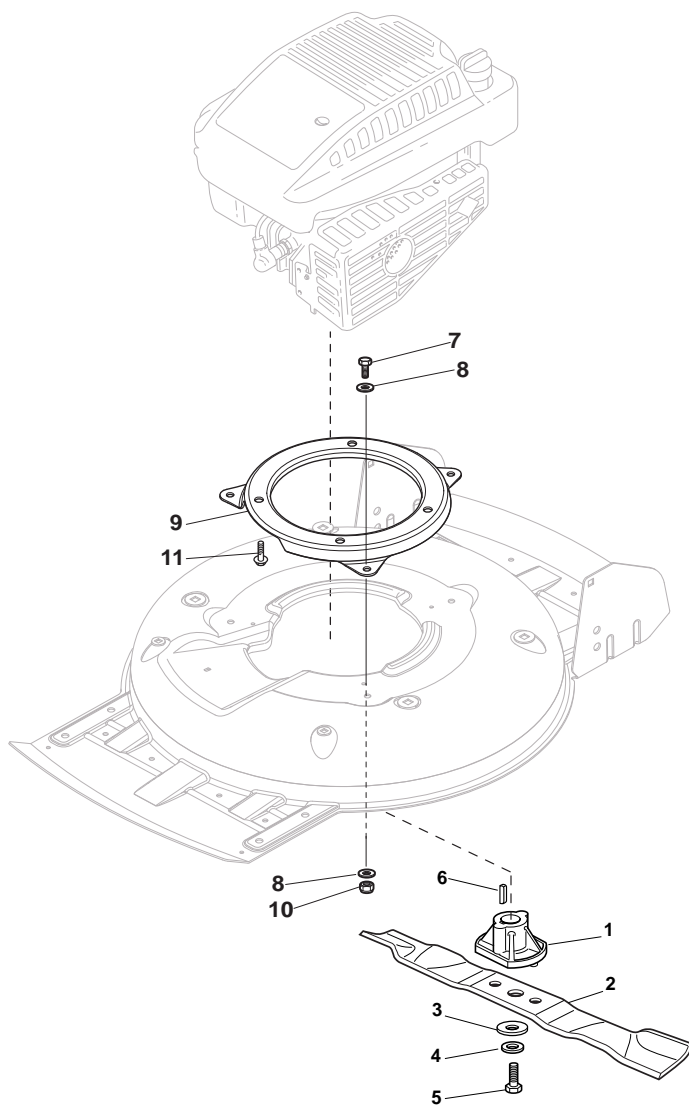

Position	Part No.	Q.Ty	Description
1	322226097/1	1	Mask, Yellow
2	12728523/0	2	Screw
3	22778421/0	1	Bracket, L
6	12792611/0	4	Screw
7	22778419/0	1	Bracket, R
8	12293201/0	4	Nut
9	12815200/0	2	Screw
10	22020400/0	2	Fairlead
11	12728523/0	2	Screw
12	12292102/0	2	Nut

Position	Part No.	Q.Ty	Description
4	12728530/0	3	Screw
5	22060220/0	1	Protection

Position	Part No.	Q.Ty	Description
1	81006667/0	1	Handle, Lower Part
2	18566110/0	2	Cap
3	12818900/0	4	Screw
4	12155000/0	4	Nut
5	18203854/0	4	Protection
7	12819201/0	2	Screw
8	22680006/1	4	Washer
9	322399804/1	4	Knob
10	12293200/0	4	Nut
11	81006668/0	1	Handle, Middle Part
12	81003801/1	1	Guide Spring
13	12819201/0	1	Screw
14	118390020/0	1	Fairlead

Position	Part No.	Q.Ty	Description
1	381007522/0	1	Handle, Upper Part
2	22430313/0	1	Guide Spring
3	12521330/0	1	Washer
4	12154510/0	1	Nut
5	118390020/0	1	Fairlead
6	181030056/0	1	Cable, Thread Engine Brake
7	22291050/0	1	Handgrip Black
8	181003300/1	1	Lever, Driving Black
9	322545204/0	1	Fulcrum Pin
10	22041966/0	2	Bush
11	12727783/0	1	Screw
12	12154510/0	1	Nut
13	181005517/0	1	Throttle Cable

Position	Part No.	Q.Ty	Description
1	22110492/0	4	Hub Cap
2	22122200/0	8	Bearing
3	381007390/1	4	Wheel Ø 210
4	12521350/0	4	Washer
5	12155000/0	4	Nut
6	12530150/0	2	Elastic Washer

Position	Part No.	Q.Ty	Description
1	122463020/1	1	Hub, Crankshaft Ø 25
2	81004146/0	1	Blade Standard
3	22160400/0	1	Elastic Washer
4	12523080/0	1	Washer
5	12735698/0	1	Screw
6	12139150/0	1	Feather, Crankshaft Ø 25
7	12792611/0	3	Screw
8	12523060/0	6	Washer
9	322207219/1	1	Flange
10	12293201/0	3	Nut
11	112735108/1	3	Screw