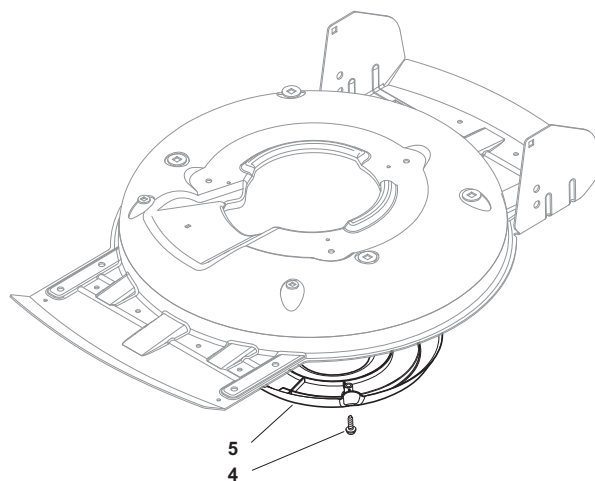

THIS INFORMATION IS NOT INTENDED FOR SALE OR RESALE, AND THIS NOTICE MUST REMAIN ON ALL COPIES.

Position	Part No.	Q.Ty	Description
1	12293200/0	4	Nut
2	12583500/0	4	Grower
3	12523070/0	4	Washer
4	22735547/0	4	Sector, Height Adjustment
5	81005084/0	4	Support, Wheel
6	81003286/0	4	Lever, Height Adjustment
7	22519811/0	4	Pin
8	81002907/1	1	Deck Yellow

Position	Part No.	Q.Ty	Description
1	322226097/1	1	Mask, Yellow
2	12728523/0	2	Screw
3	22778421/0	1	Bracket, L
6	12792611/0	4	Screw
7	22778419/0	1	Bracket, R
8	12293201/0	4	Nut
9	12815200/0	2	Screw
10	22020400/0	2	Fairlead
11	12728523/0	2	Screw
12	12292102/0	2	Nut

Position	Part No.	Q.Ty	Description
4	12728530/0	3	Screw
5	22060220/0	1	Protection

Position	Part No.	Q.Ty	Description
1	81006667/0	1	Handle, Lower Part
2	18566110/0	2	Cap
3	12818900/0	4	Screw
4	12155000/0	4	Nut
5	18203854/0	4	Protection
7	12819201/0	2	Screw
8	22680006/1	4	Washer
9	322399804/1	4	Knob
10	12293200/0	4	Nut
11	81006668/0	1	Handle, Middle Part
12	81003801/1	1	Guide Spring
13	12819201/0	1	Screw
14	118390020/0	1	Fairlead

Position	Part No.	Q.Ty	Description
1	381007522/0	1	Handle, Upper Part
2	22430313/0	1	Guide Spring
3	12521330/0	1	Washer
4	12154510/0	1	Nut
5	118390020/0	1	Fairlead
6	181030056/0	1	Cable, Thread Engine Brake
7	22291050/0	1	Handgrip Black
8	181003300/1	1	Lever, Driving Black
9	322545204/0	1	Fulcrum Pin
10	22041966/0	2	Bush
11	12727783/0	1	Screw
12	12154510/0	1	Nut
13	181005517/0	1	Throttle Cable