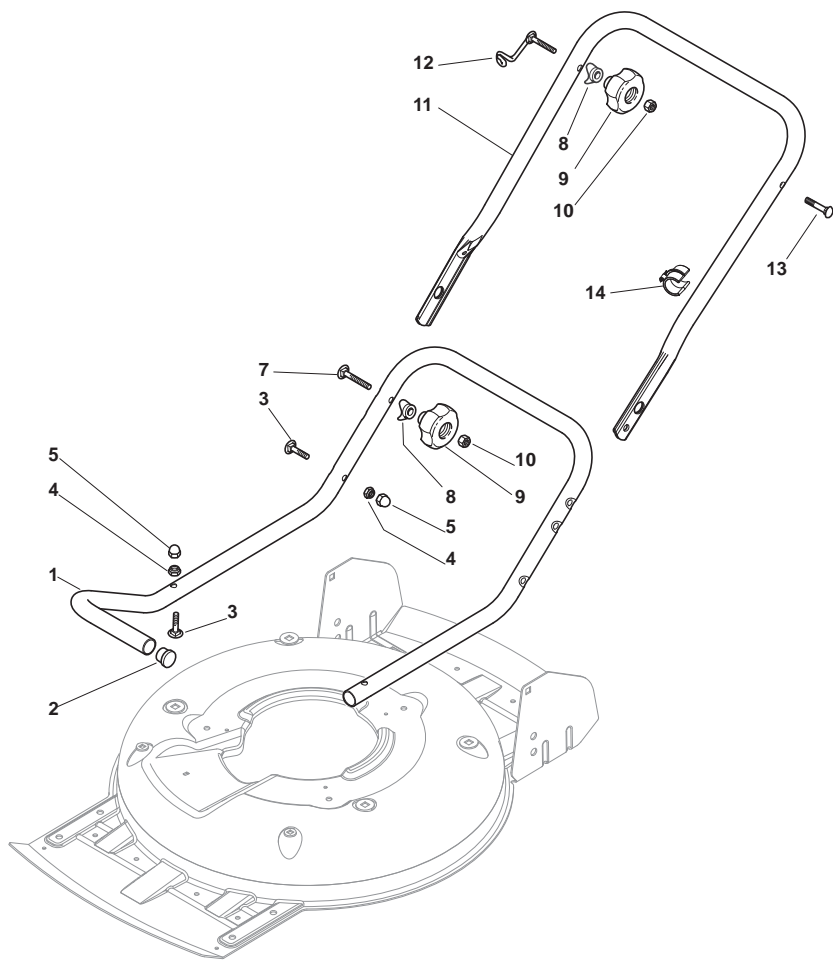

THIS INFORMATION IS NOT INTENDED FOR SALE OR RESALE, AND THIS NOTICE MUST REMAIN ON ALL COPIES.

Position	Part No.	Q.Ty	Description
1	12293200/0	4	Nut
2	12583500/0	4	Grower
3	12523070/0	4	Washer
4	22735547/0	4	Sector, Height Adjustment
5	81005084/0	4	Support, Wheel
6	81003286/0	4	Lever, Height Adjustment
7	22519811/0	4	Pin
8	81002907/1	1	Deck Yellow

Position	Part No.	Q.Ty	Description
4	12728530/0	3	Screw
5	22060220/0	1	Protection

Position	Part No.	Q.Ty	Description
1	81006667/0	1	Handle, Lower Part
2	18566110/0	2	Cap
3	12818900/0	4	Screw
4	12155000/0	4	Nut
5	18203854/0	4	Protection
7	12819201/0	2	Screw
8	22680006/1	4	Washer
9	322399804/1	4	Knob
10	12293200/0	4	Nut
11	81006668/0	1	Handle, Middle Part
12	81003801/1	1	Guide Spring
13	12819201/0	1	Screw
14	118390020/0	1	Fairlead

Position	Part No.	Q.Ty	Description
1	381007522/0	1	Handle, Upper Part
2	22430313/0	1	Guide Spring
3	12521330/0	1	Washer
4	12154510/0	1	Nut
5	118390020/0	1	Fairlead
6	181030056/0	1	Cable, Thread Engine Brake
7	22291050/0	1	Handgrip Black
8	181003300/1	1	Lever, Driving Black
9	322545204/0	1	Fulcrum Pin
10	22041966/0	2	Bush
11	12727783/0	1	Screw
12	12154510/0	1	Nut
13	181005517/0	1	Throttle Cable

Position	Part No.	Q.Ty	Description
1	22110492/0	4	Hub Cap
2	22122200/0	8	Bearing
3	381007390/1	4	Wheel Ø 210
4	12521350/0	4	Washer
5	12155000/0	4	Nut
6	12530150/0	2	Elastic Washer

Position	Part No.	Q.Ty	Description
1	122463020/1	1	Hub, Crankshaft Ø 25
2	81004146/0	1	Blade Standard
3	22160400/0	1	Elastic Washer
4	12523080/0	1	Washer
5	12735698/0	1	Screw
6	12139150/0	1	Feather, Crankshaft Ø 25
7	12792611/0	3	Screw
8	12523060/0	6	Washer
9	322207219/1	1	Flange
10	12293201/0	3	Nut
11	112735108/1	3	Screw