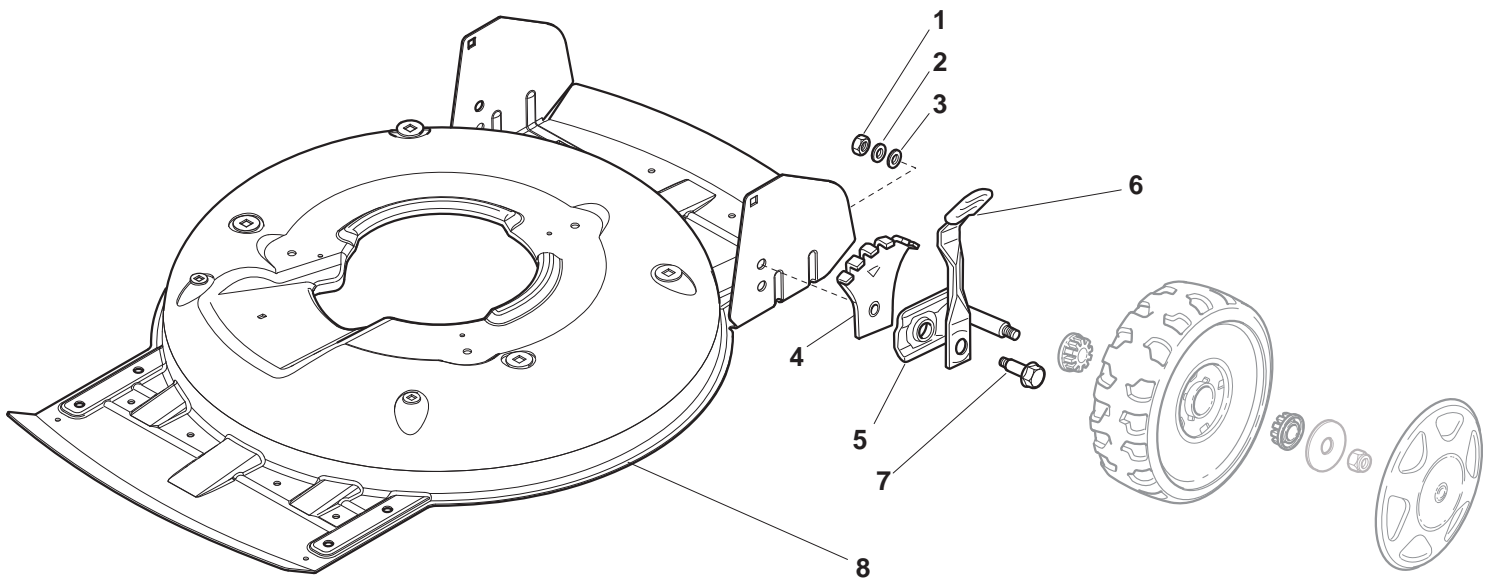

## MULTICLIP EURO 50 H Model Year 2012

- Use GLOBAL GARDEN PRODUCT Genuine Spare Parts specified in the parts list for repair and/or replacement.
- The contents described in the parts list may change due to improvement.
- The drawings of the spare parts are only indicative and might not represent the part in question exactly.
- The indications "right" - "left" - "front" - "rear" refer to the position of the operator when using the machine.
- When placing orders of parts for repair and/or replacement, make sure that the illustrated parts list is the one applying to the machine's year of manufacture, as shown on the identification plate attached to the machine.

THIS INFORMATION IS NOT INTENDED FOR SALE OR RESALE, AND THIS NOTICE MUST REMAIN ON ALL COPIES.

Position	Part No.	Q.Ty	Description
1	12293200/0	4	Nut
2	12583500/0	4	Grower
3	12523070/0	4	Washer
4	22735547/0	4	Sector, Height Adjustment
5	81005084/0	4	Support, Wheel
6	81003286/0	4	Lever, Height Adjustment
7	22519811/0	4	Pin
8	81002907/1	1	Deck Yellow

Position	Part No.	Q.Ty	Description
1	381007522/0	1	Handle, Upper Part
2	22430313/0	1	Guide Spring
3	12521330/0	1	Washer
4	12154510/0	1	Nut
5	118390020/0	1	Fairlead
6	181030056/0	1	Cable, Thread Engine Brake
7	22291050/0	1	Handgrip Black
8	181003300/1	1	Lever, Driving Black
9	322545204/0	1	Fulcrum Pin
10	22041966/0	2	Bush
11	12727783/0	1	Screw
12	12154510/0	1	Nut
13	181005517/0	1	Throttle Cable

Position	Part No.	Q.Ty	Description
1	22110492/0	4	Hub Cap
2	22122200/0	8	Bearing
3	381007390/1	4	Wheel Ø 210
4	12521350/0	4	Washer
5	12155000/0	4	Nut
6	12530150/0	2	Elastic Washer

Position	Part No.	Q.Ty	Description
1	122463020/1	1	Hub, Crankshaft Ø 25
2	81004146/0	1	Blade Standard
3	22160400/0	1	Elastic Washer
4	12523080/0	1	Washer
5	12735698/0	1	Screw
6	12139150/0	1	Feather, Crankshaft Ø 25
7	12792611/0	3	Screw
8	12523060/0	6	Washer
9	322207219/1	1	Flange
10	12293201/0	3	Nut
11	112735108/1	3	Screw