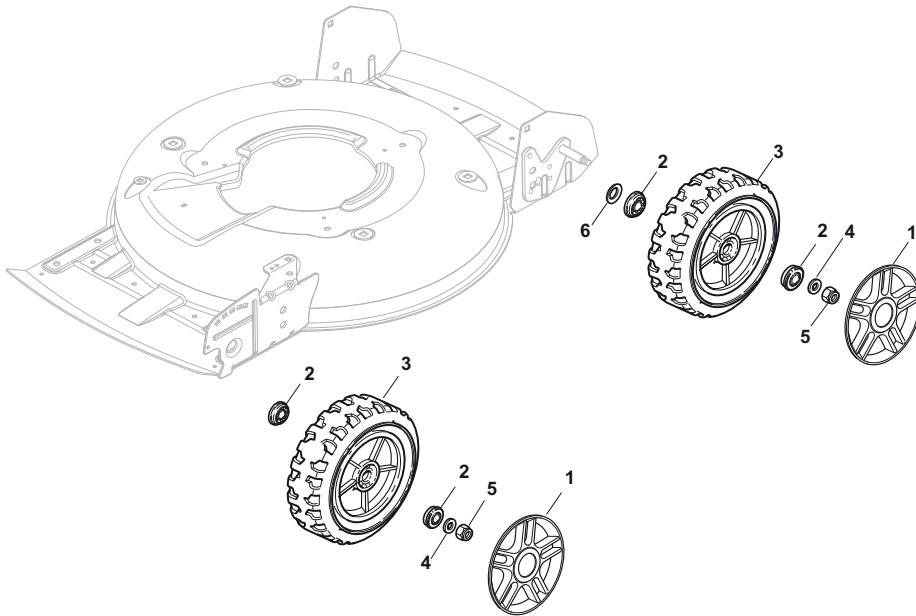

Position	Part No.	Q.Ty	Description
1	322226097/1	1	Mask, Yellow
2	12728523/0	2	Screw
3	22778421/0	1	Bracket, L
6	12792611/0	4	Screw
7	22778419/0	1	Bracket, R
8	12293201/0	4	Nut
9	12815200/0	2	Screw
10	22020400/0	2	Fairlead
11	12728523/0	2	Screw
12	12292102/0	2	Nut

Position	Part No.	Q.Ty	Description
4	12728530/0	3	Screw
5	22060220/0	1	Protection

Position	Part No.	Q.Ty	Description
1	81006667/0	1	Handle, Lower Part
2	18566110/0	2	Cap
3	12818900/0	4	Screw
4	12155000/0	4	Nut
5	18203854/0	4	Protection
7	12819201/0	2	Screw
8	22680006/1	4	Washer
9	322399804/1	4	Knob
10	12293200/0	4	Nut
11	81006668/0	1	Handle, Middle Part
12	81003801/1	1	Guide Spring
13	12819201/0	1	Screw
14	118390020/0	1	Fairlead

Position	Part No.	Q.Ty	Description
1	381007522/0	1	Handle, Upper Part
2	22430313/0	1	Guide Spring
3	12521330/0	1	Washer
4	12154510/0	1	Nut
5	118390020/0	1	Fairlead
6	181030056/0	1	Cable, Thread Engine Brake
7	22291050/0	1	Handgrip Black
8	181003300/1	1	Lever, Driving Black
9	322545204/0	1	Fulcrum Pin
10	22041966/0	2	Bush
11	12727783/0	1	Screw
12	12154510/0	1	Nut
13	181005517/0	1	Throttle Cable

Position	Part No.	Q.Ty	Description
1	22110492/0	4	Hub Cap
2	22122200/0	8	Bearing
3	381007390/1	4	Wheel Ø 210
4	12521350/0	4	Washer
5	12155000/0	4	Nut
6	12530150/0	2	Elastic Washer

Position	Part No.	Q.Ty	Description
1	122463020/1	1	Hub, Crankshaft Ø 25
2	81004146/0	1	Blade Standard
3	22160400/0	1	Elastic Washer
4	12523080/0	1	Washer
5	12735698/0	1	Screw
6	12139150/0	1	Feather, Crankshaft Ø 25
7	12792611/0	3	Screw
8	12523060/0	6	Washer
9	322207219/1	1	Flange
10	12293201/0	3	Nut
11	112735108/1	3	Screw