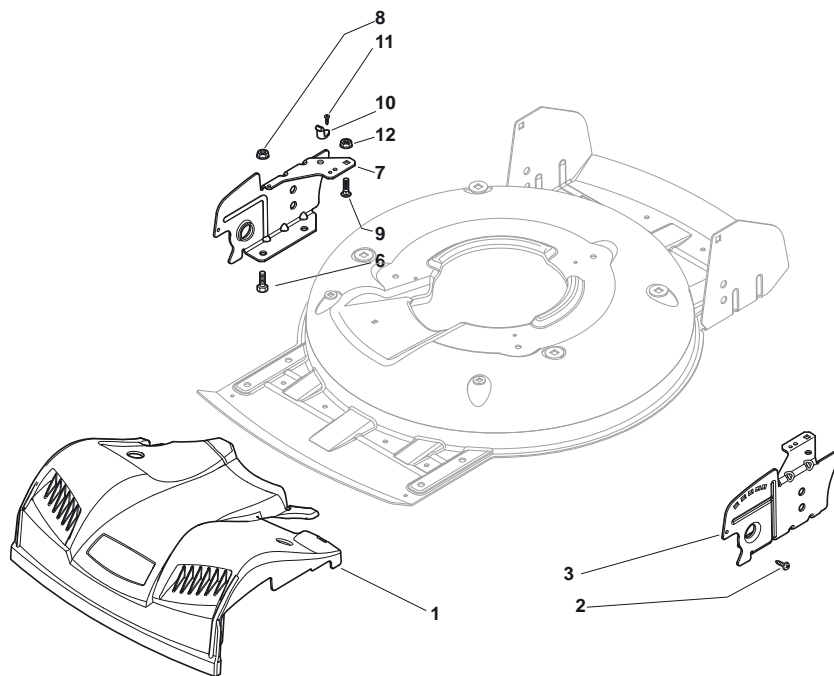

THIS INFORMATION IS NOT INTENDED FOR SALE OR RESALE, AND THIS NOTICE MUST REMAIN ON ALL COPIES.

Position	Part No.	Q.Ty	Description
1	12293200/0	4	Nut
2	12583500/0	4	Grower
3	12523070/0	4	Washer
4	22735547/0	4	Sector, Height Adjustment
5	81005084/0	4	Support, Wheel
6	81003286/0	4	Lever, Height Adjustment
7	22519811/0	4	Pin
8	81002907/1	1	Deck Yellow

Position	Part No.	Q.Ty	Description
4	12728530/0	3	Screw
5	22060220/0	1	Protection

Position	Part No.	Q.Ty	Description
1	81006667/0	1	Handle, Lower Part
2	18566110/0	2	Cap
3	12818900/0	4	Screw
4	12155000/0	4	Nut
5	18203854/0	4	Protection
7	12819201/0	2	Screw
8	22680006/1	4	Washer
9	322399804/1	4	Knob
10	12293200/0	4	Nut
11	81006668/0	1	Handle, Middle Part
12	81003801/1	1	Guide Spring
13	12819201/0	1	Screw
14	118390020/0	1	Fairlead

Position	Part No.	Q.Ty	Description
1	381007522/0	1	Handle, Upper Part
2	22430313/0	1	Guide Spring
3	12521330/0	1	Washer
4	12154510/0	1	Nut
5	118390020/0	1	Fairlead
6	181030056/0	1	Cable, Thread Engine Brake
7	22291050/0	1	Handgrip Black
8	181003300/1	1	Lever, Driving Black
9	322545204/0	1	Fulcrum Pin
10	22041966/0	2	Bush
11	12727783/0	1	Screw
12	12154510/0	1	Nut
13	181005517/0	1	Throttle Cable

Position	Part No.	Q.Ty	Description
1	22110492/0	4	Hub Cap
2	22122200/0	8	Bearing
3	381007390/1	4	Wheel Ø 210
4	12521350/0	4	Washer
5	12155000/0	4	Nut
6	12530150/0	2	Elastic Washer

Position	Part No.	Q.Ty	Description
1	122463020/1	1	Hub, Crankshaft Ø 25
2	81004146/0	1	Blade Standard
3	22160400/0	1	Elastic Washer
4	12523080/0	1	Washer
5	12735698/0	1	Screw
6	12139150/0	1	Feather, Crankshaft Ø 25
7	12792611/0	3	Screw
8	12523060/0	6	Washer
9	322207219/1	1	Flange
10	12293201/0	3	Nut
11	112735108/1	3	Screw