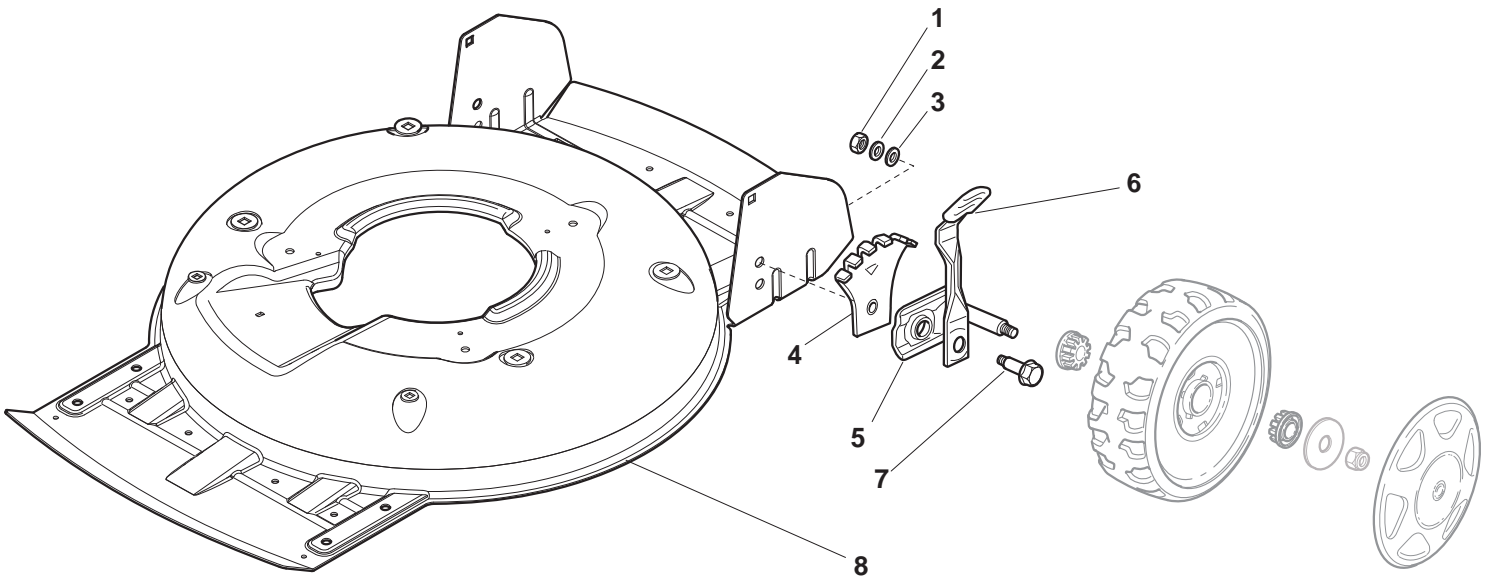

## MULTICLIP EURO 50 B Model Year 2012

- Use GLOBAL GARDEN PRODUCT Genuine Spare Parts specified in the parts list for repair and/or replacement.
- The contents described in the parts list may change due to improvement.
- The drawings of the spare parts are only indicative and might not represent the part in question exactly.
- The indications "right" - "left" - "front" - "rear" refer to the position of the operator when using the machine.
- When placing orders of parts for repair and/or replacement, make sure that the illustrated parts list is the one applying to the machine's year of manufacture, as shown on the identification plate attached to the machine.

THIS INFORMATION IS NOT INTENDED FOR SALE OR RESALE, AND THIS NOTICE MUST REMAIN ON ALL COPIES.

Position	Part No.	Q.Ty	Description
1	12293200/0	4	Nut
2	12583500/0	4	Grower
3	12523070/0	4	Washer
4	22735547/0	4	Sector, Height Adjustment
5	81005084/0	4	Support, Wheel
6	81003286/0	4	Lever, Height Adjustment
7	22519811/0	4	Pin
8	81002907/1	1	Deck Yellow

Position	Part No.	Q.Ty	Description
1	381007522/0	1	Handle, Upper Part
2	22430313/0	1	Guide Spring
3	12521330/0	1	Washer
4	12154510/0	1	Nut
5	118390020/0	1	Fairlead
6	181030056/0	1	Cable, Thread Engine Brake
7	22291050/0	1	Handgrip Black
8	181003300/1	1	Lever, Driving Black
9	322545204/0	1	Fulcrum Pin
10	22041966/0	2	Bush
11	12727783/0	1	Screw
12	12154510/0	1	Nut
13	181005511/0	1	Throttle Cable

Position	Part No.	Q.Ty	Description
1	22110492/0	4	Hub Cap
2	22122200/0	8	Bearing
3	381007390/1	4	Wheel Ø 210
4	12521350/0	4	Washer
5	12155000/0	4	Nut
6	12530150/0	2	Elastic Washer

Position	Part No.	Q.Ty	Description
1	22463012/2	1	Hub, Crankshaft Ø 22.2
2	81004146/0	1	Blade Standard
3	22160400/0	1	Elastic Washer
4	12523080/0	1	Washer
5	12735698/0	1	Screw
6	12139100/0	1	Feather, Crankshaft Ø 22.2
7	12792611/0	3	Screw
8	12523060/0	6	Washer
9	322207219/1	1	Flange
10	12293201/0	3	Nut
11	112735108/1	3	Screw