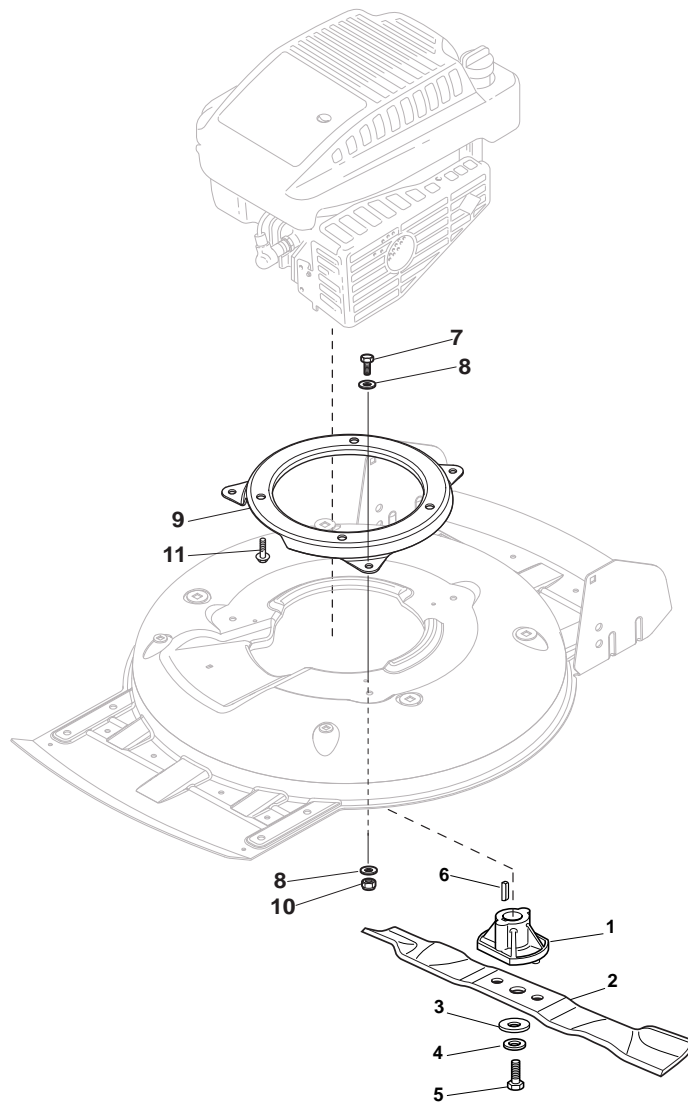

Position	Part No.	Q.Ty	Description
1	322226097/1	1	Mask, Yellow
2	12728523/0	2	Screw
3	22778421/0	1	Bracket, L
6	12792611/0	4	Screw
7	22778419/0	1	Bracket, R
8	12293201/0	4	Nut
9	12815200/0	2	Screw
10	22020400/0	2	Fairlead
11	12728523/0	2	Screw
12	12292102/0	2	Nut

Position	Part No.	Q.Ty	Description
4	12728530/0	3	Screw
5	22060220/0	1	Protection

Position	Part No.	Q.Ty	Description
1	81006667/0	1	Handle, Lower Part
2	18566110/0	2	Cap
3	12818900/0	4	Screw
4	12155000/0	4	Nut
5	18203854/0	4	Protection
7	12819201/0	2	Screw
8	22680006/1	4	Washer
9	322399804/1	4	Knob
10	12293200/0	4	Nut
11	81006668/0	1	Handle, Middle Part
12	81003801/1	1	Guide Spring
13	12819201/0	1	Screw
14	118390020/0	1	Fairlead

Position	Part No.	Q.Ty	Description
1	381007522/0	1	Handle, Upper Part
2	22430313/0	1	Guide Spring
3	12521330/0	1	Washer
4	12154510/0	1	Nut
5	118390020/0	1	Fairlead
6	181030056/0	1	Cable, Thread Engine Brake
7	22291050/0	1	Handgrip Black
8	181003300/1	1	Lever, Driving Black
9	322545204/0	1	Fulcrum Pin
10	22041966/0	2	Bush
11	12727783/0	1	Screw
12	12154510/0	1	Nut
13	181005511/0	1	Throttle Cable

Position	Part No.	Q.Ty	Description
1	22110492/0	4	Hub Cap
2	22122200/0	8	Bearing
3	381007390/1	4	Wheel Ø 210
4	12521350/0	4	Washer
5	12155000/0	4	Nut
6	12530150/0	2	Elastic Washer

Position	Part No.	Q.Ty	Description
1	22463012/2	1	Hub, Crankshaft Ø 22.2
2	81004146/0	1	Blade Standard
3	22160400/0	1	Elastic Washer
4	12523080/0	1	Washer
5	12735698/0	1	Screw
6	12139100/0	1	Feather, Crankshaft Ø 22.2
7	12792611/0	3	Screw
8	12523060/0	6	Washer
9	322207219/1	1	Flange
10	12293201/0	3	Nut
11	112735108/1	3	Screw