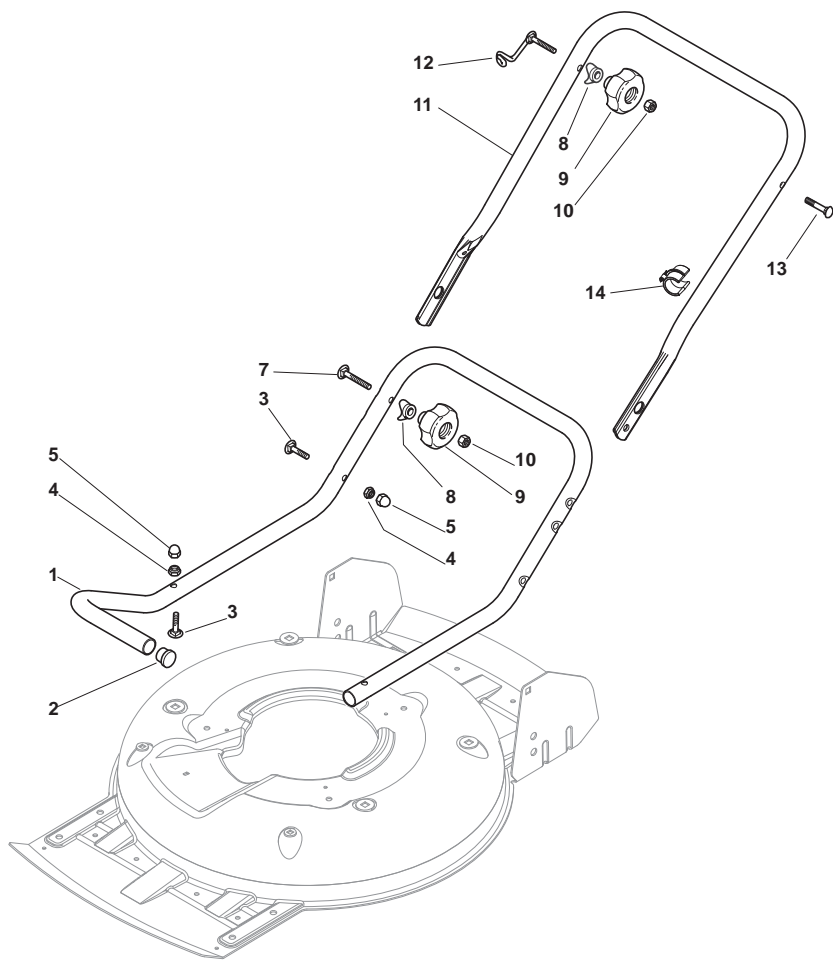

THIS INFORMATION IS NOT INTENDED FOR SALE OR RESALE, AND THIS NOTICE MUST REMAIN ON ALL COPIES.

Position	Part No.	Q.Ty	Description
1	12293200/0	4	Nut
2	12583500/0	4	Grower
3	12523070/0	4	Washer
4	22735547/0	4	Sector, Height Adjustment
5	81005084/0	4	Support, Wheel
6	81003286/0	4	Lever, Height Adjustment
7	22519811/0	4	Pin
8	81002907/1	1	Deck Yellow

Position	Part No.	Q.Ty	Description
4	12728530/0	3	Screw
5	22060220/0	1	Protection

Position	Part No.	Q.Ty	Description
1	81006667/0	1	Handle, Lower Part
2	18566110/0	2	Cap
3	12818900/0	4	Screw
4	12155000/0	4	Nut
5	18203854/0	4	Protection
7	12819201/0	2	Screw
8	22680006/1	4	Washer
9	322399804/1	4	Knob
10	12293200/0	4	Nut
11	81006668/0	1	Handle, Middle Part
12	81003801/1	1	Guide Spring
13	12819201/0	1	Screw
14	118390020/0	1	Fairlead

Position	Part No.	Q.Ty	Description
1	381007522/0	1	Handle, Upper Part
2	22430313/0	1	Guide Spring
3	12521330/0	1	Washer
4	12154510/0	1	Nut
5	118390020/0	1	Fairlead
6	181030056/0	1	Cable, Thread Engine Brake
7	22291050/0	1	Handgrip Black
8	181003300/1	1	Lever, Driving Black
9	322545204/0	1	Fulcrum Pin
10	22041966/0	2	Bush
11	12727783/0	1	Screw
12	12154510/0	1	Nut
13	181005511/0	1	Throttle Cable

Position	Part No.	Q.Ty	Description
1	22110492/0	4	Hub Cap
2	22122200/0	8	Bearing
3	381007390/1	4	Wheel Ø 210
4	12521350/0	4	Washer
5	12155000/0	4	Nut
6	12530150/0	2	Elastic Washer

Position	Part No.	Q.Ty	Description
1	22463012/2	1	Hub, Crankshaft Ø 22.2
2	81004146/0	1	Blade Standard
3	22160400/0	1	Elastic Washer
4	12523080/0	1	Washer
5	12735698/0	1	Screw
6	12139100/0	1	Feather, Crankshaft Ø 22.2
7	12792611/0	3	Screw
8	12523060/0	6	Washer
9	322207219/1	1	Flange
10	12293201/0	3	Nut
11	112735108/1	3	Screw