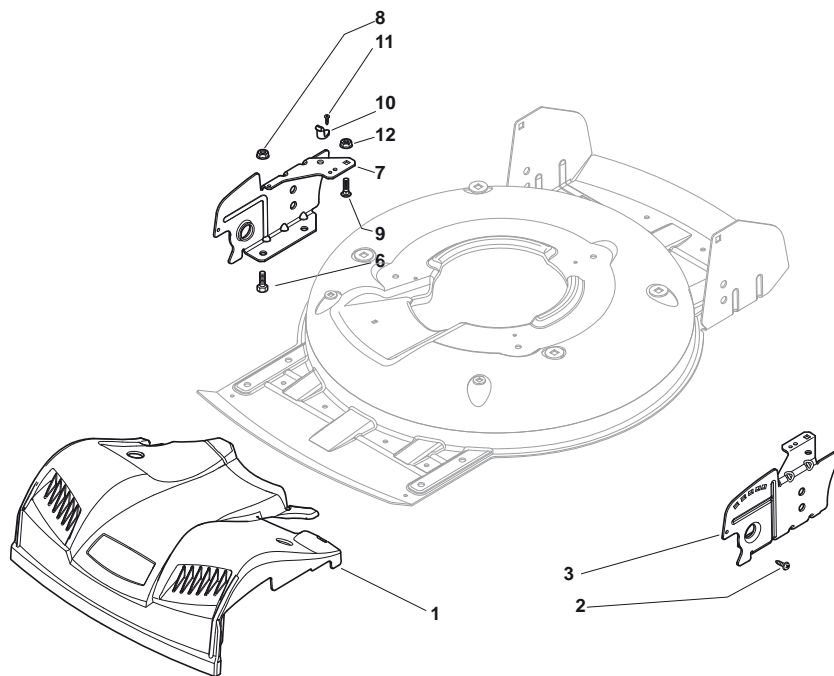

THIS INFORMATION IS NOT INTENDED FOR SALE OR RESALE, AND THIS NOTICE MUST REMAIN ON ALL COPIES.

Position	Part No.	Q.Ty	Description
1	12293200/0	4	Nut
2	12583500/0	4	Grower
3	12523070/0	4	Washer
4	22735547/0	4	Sector, Height Adjustment
5	81005084/0	4	Support, Wheel
6	81003286/0	4	Lever, Height Adjustment
7	22519811/0	4	Pin
8	81002907/1	1	Deck Yellow

Position	Part No.	Q.Ty	Description
4	12728530/0	3	Screw
5	22060220/0	1	Protection

Position	Part No.	Q.Ty	Description
1	81006667/0	1	Handle, Lower Part
2	18566110/0	2	Cap
3	12818900/0	4	Screw
4	12155000/0	4	Nut
5	18203854/0	4	Protection
7	12819201/0	2	Screw
8	22680006/1	4	Washer
9	322399804/1	4	Knob
10	12293200/0	4	Nut
11	81006668/0	1	Handle, Middle Part
12	81003801/1	1	Guide Spring
13	12819201/0	1	Screw
14	118390020/0	1	Fairlead

Position	Part No.	Q.Ty	Description
1	381007522/0	1	Handle, Upper Part
2	22430313/0	1	Guide Spring
3	12521330/0	1	Washer
4	12154510/0	1	Nut
5	118390020/0	1	Fairlead
6	181030056/0	1	Cable, Thread Engine Brake
7	22291050/0	1	Handgrip Black
8	181003300/1	1	Lever, Driving Black
9	322545204/0	1	Fulcrum Pin
10	22041966/0	2	Bush
11	12727783/0	1	Screw
12	12154510/0	1	Nut
13	181005511/0	1	Throttle Cable

Position	Part No.	Q.Ty	Description
1	22110492/0	4	Hub Cap
2	22122200/0	8	Bearing
3	381007390/1	4	Wheel Ø 210
4	12521350/0	4	Washer
5	12155000/0	4	Nut
6	12530150/0	2	Elastic Washer

Position	Part No.	Q.Ty	Description
1	22463012/2	1	Hub, Crankshaft Ø 22.2
2	81004146/0	1	Blade Standard
3	22160400/0	1	Elastic Washer
4	12523080/0	1	Washer
5	12735698/0	1	Screw
6	12139100/0	1	Feather, Crankshaft Ø 22.2
7	12792611/0	3	Screw
8	12523060/0	6	Washer
9	322207219/1	1	Flange
10	12293201/0	3	Nut
11	112735108/1	3	Screw