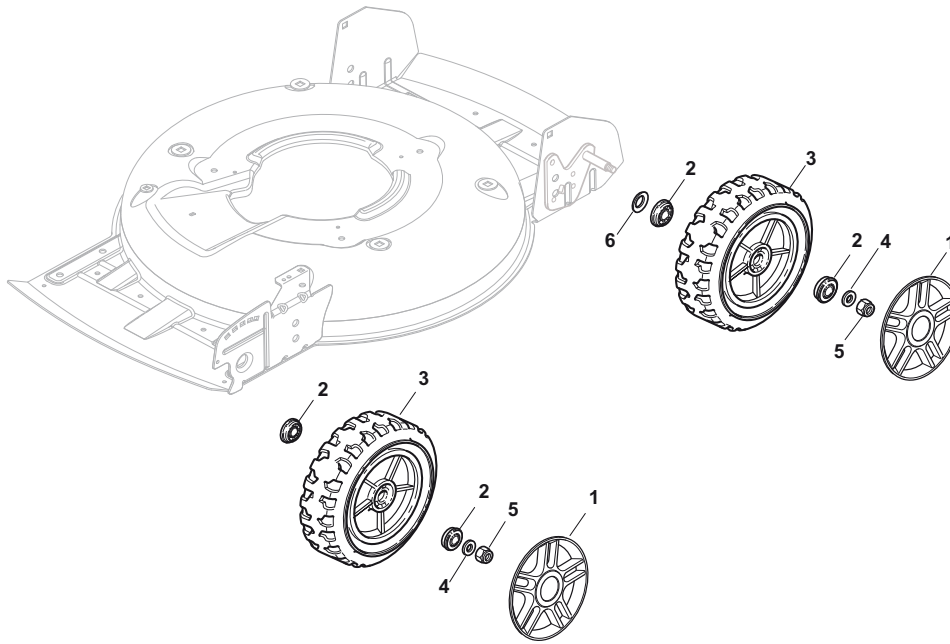

Position	Part No.	Q.Ty	Description
1	322226097/1	1	Mask, Yellow
2	12728523/0	2	Screw
3	22778421/0	1	Bracket, L
6	12792611/0	4	Screw
7	22778419/0	1	Bracket, R
8	12293201/0	4	Nut
9	12815200/0	2	Screw
10	22020400/0	2	Fairlead
11	12728523/0	2	Screw
12	12292102/0	2	Nut

Position	Part No.	Q.Ty	Description
4	12728530/0	3	Screw
5	22060220/0	1	Protection

Position	Part No.	Q.Ty	Description
1	81006667/0	1	Handle, Lower Part
2	18566110/0	2	Cap
3	12818900/0	4	Screw
4	12155000/0	4	Nut
5	18203854/0	4	Protection
7	12819201/0	2	Screw
8	22680006/1	4	Washer
9	322399804/1	4	Knob
10	12293200/0	4	Nut
11	81006668/0	1	Handle, Middle Part
12	81003801/1	1	Guide Spring
13	12819201/0	1	Screw
14	118390020/0	1	Fairlead

Position	Part No.	Q.Ty	Description
1	381007522/0	1	Handle, Upper Part
2	22430313/0	1	Guide Spring
3	12521330/0	1	Washer
4	12154510/0	1	Nut
5	118390020/0	1	Fairlead
6	181030056/0	1	Cable, Thread Engine Brake
7	22291050/0	1	Handgrip Black
8	181003300/1	1	Lever, Driving Black
9	322545204/0	1	Fulcrum Pin
10	22041966/0	2	Bush
11	12727783/0	1	Screw
12	12154510/0	1	Nut
13	181005511/0	1	Throttle Cable

Position	Part No.	Q.Ty	Description
1	22110492/0	4	Hub Cap
2	22122200/0	8	Bearing
3	381007390/1	4	Wheel Ø 210
4	12521350/0	4	Washer
5	12155000/0	4	Nut
6	12530150/0	2	Elastic Washer

Position	Part No.	Q.Ty	Description
1	22463012/2	1	Hub, Crankshaft Ø 22.2
2	81004146/0	1	Blade Standard
3	22160400/0	1	Elastic Washer
4	12523080/0	1	Washer
5	12735698/0	1	Screw
6	12139100/0	1	Feather, Crankshaft Ø 22.2
7	12792611/0	3	Screw
8	12523060/0	6	Washer
9	322207219/1	1	Flange
10	12293201/0	3	Nut
11	112735108/1	3	Screw