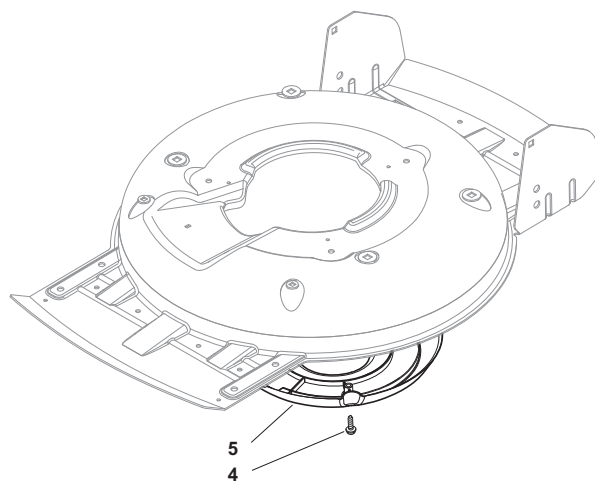

THIS INFORMATION IS NOT INTENDED FOR SALE OR RESALE, AND THIS NOTICE MUST REMAIN ON ALL COPIES.

Position	Part No.	Q.Ty	Description
1	12293200/0	4	Nut
2	12583500/0	4	Grower
3	12523070/0	4	Washer
4	22735547/0	4	Sector, Height Adjustment
5	81005084/0	4	Support, Wheel
6	81003286/0	4	Lever, Height Adjustment
7	22519811/0	4	Pin
8	81002907/1	1	Deck Yellow

Position	Part No.	Q.Ty	Description
1	322226097/1	1	Mask, Yellow
2	12728523/0	2	Screw
3	22778421/0	1	Bracket, L
6	12792611/0	4	Screw
7	22778419/0	1	Bracket, R
8	12293201/0	4	Nut
9	12815200/0	2	Screw
10	22020400/0	2	Fairlead
11	12728523/0	2	Screw
12	12292102/0	2	Nut

Position	Part No.	Q.Ty	Description
4	12728530/0	3	Screw
5	22060220/0	1	Protection

Position	Part No.	Q.Ty	Description
1	81006667/0	1	Handle, Lower Part
2	18566110/0	2	Cap
3	12818900/0	4	Screw
4	12155000/0	4	Nut
5	18203854/0	4	Protection
7	12819201/0	2	Screw
8	22680006/1	4	Washer
9	322399804/1	4	Knob
10	12293200/0	4	Nut
11	81006668/0	1	Handle, Middle Part
12	81003801/1	1	Guide Spring
13	12819201/0	1	Screw
14	118390020/0	1	Fairlead

Position	Part No.	Q.Ty	Description
1	381007522/0	1	Handle, Upper Part
2	22430313/0	1	Guide Spring
3	12521330/0	1	Washer
4	12154510/0	1	Nut
5	118390020/0	1	Fairlead
6	181030056/0	1	Cable, Thread Engine Brake
7	22291050/0	1	Handgrip Black
8	181003300/1	1	Lever, Driving Black
9	322545204/0	1	Fulcrum Pin
10	22041966/0	2	Bush
11	12727783/0	1	Screw
12	12154510/0	1	Nut
13	181005511/0	1	Throttle Cable