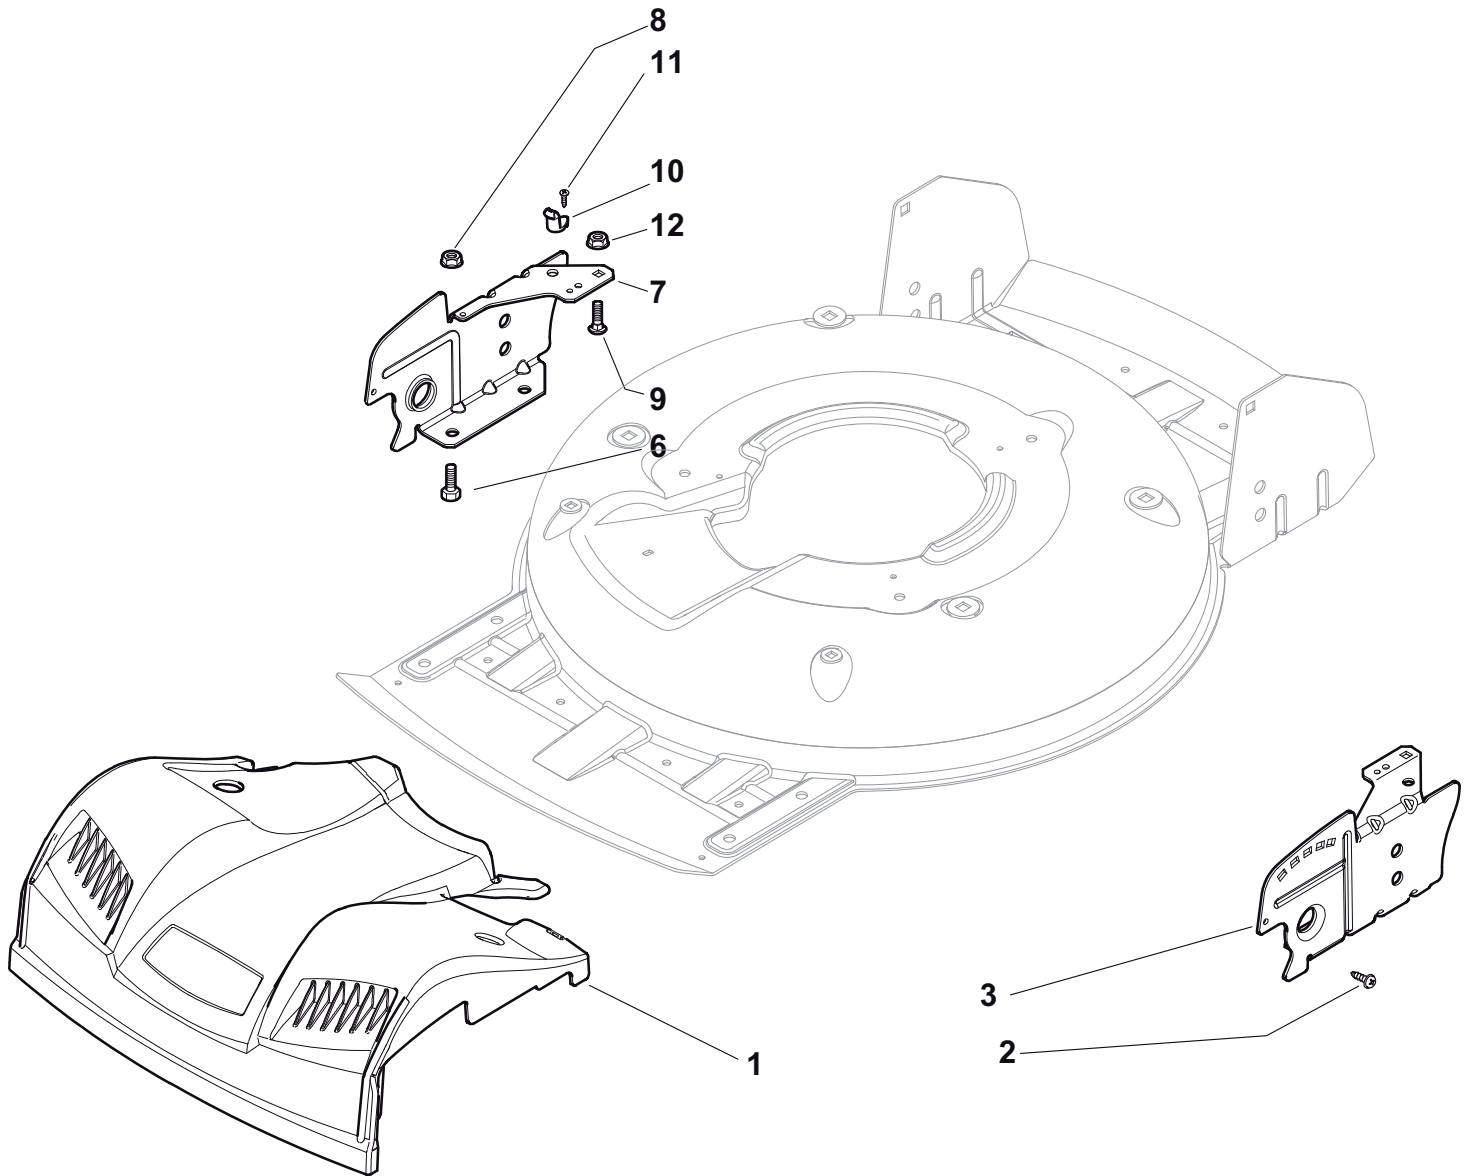

MULTICLIP 50 S INOX PLUS B UNL

Pos. Fig.	Antal Quantity	Art No Part No	Benämning	Description	Anmärkning Notes
1	1	322226097/1	Frontkåpa-gul	Mask, Yellow	
2	2	12728523/0	Skruv	Screw	
3	1	22778421/0	Fäste-vä	Bracket, L	
6	4	12792611/0	Skruv	Screw	
7	1	22778419/0	Fäste-hö	Bracket, R	
8	4	12293201/0	Mutter	Nut	
9	2	12815200/0	Skruv	Screw	
10	2	22020400/0	Hållare	Fairlead	
11	2	12728523/0	Skruv	Screw	
12	2	12292102/0	Mutter (Hydro)	Nut (Hydro)