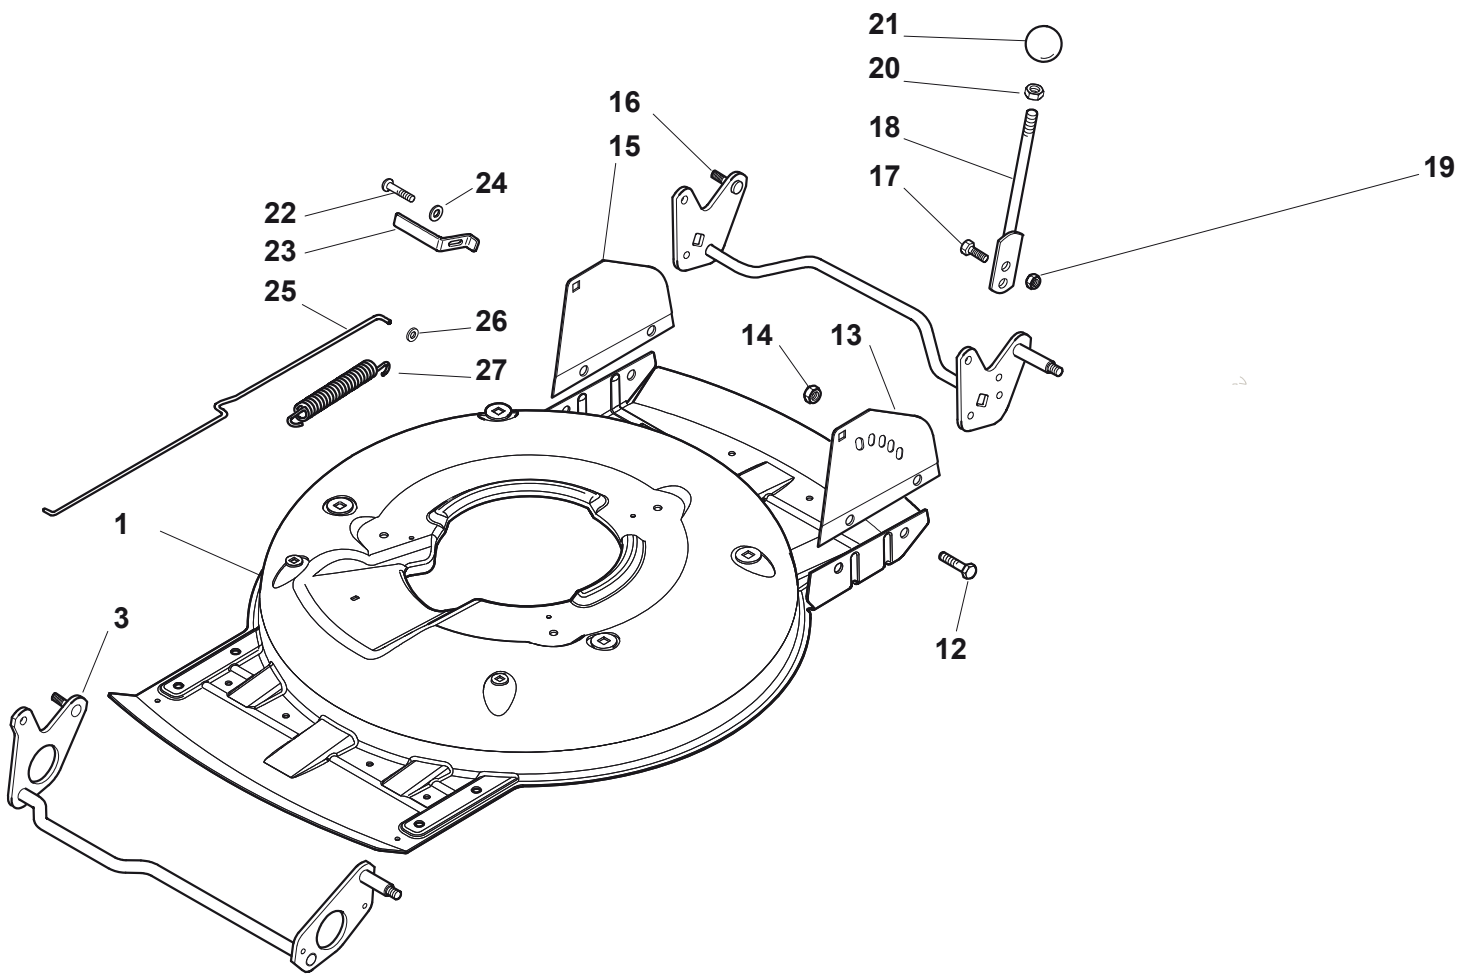

Genuine Spare Parts

www.stiga.com

MULTICLIP 50 SH Model Year 2012

- Use GLOBAL GARDEN PRODUCT Genuine Spare Parts specified in the parts list for repair and/or replacement.
- The contents described in the parts list may change due to improvement.
- The drawings of the spare parts are only indicative and might not represent the part in question exactly.
- The indications "right" - "left" - "front" - "rear" refer to the position of the operator when using the machine.
- When placing orders of parts for repair and/or replacement, make sure that the illustrated parts list is the one applying to the machine's year of manufacture, as shown on the identification plate attached to the machine.

THIS INFORMATION IS NOT INTENDED FOR SALE OR RESALE, AND THIS NOTICE MUST REMAIN ON ALL COPIES.

MULTICLIP 50 S H

MULTICLIP 50 S H

Pos. Fig.	Antal Quantity	Art No Part No	Benämning	Description	Anmärkning Notes
1	1	322064691/0	Chassi INOX	Deck INOX	
1	1	81002909/1	Chassi-grå	Deck Grey	
3	1	81002849/0	Hjulaxel-fram	Axle, Front Wheels	
12	4	12791011/0	Skruv	Screw	
13	1	81545105/0	Platta-vä	Left Plate	
14	4	12154510/0	Mutter	Nut	
15	1	81545104/0	Platta-hö	Right Plate	
16	1	81002851/0	Hjulaxel-bakre	Axle, Rear Wheels	
17	2	12789000/0	Skruv	Screw	
18	1	81003323/0	Höjdinställningsspak	Lever, Height Adjustment	
19	2	12154330/0	Mutter	Nut	
20	1	12293200/0	Mutter	Nut	
21	1	22399812/0	Knopp	Knob	
22	2	12735661/0	Skruv	Screw	
23	2	22551529/0	Plåt	Plate	
24	2	12521330/0	Bricka	Washer	
25	1	22033329/0	Höjdinställn.stång	Rod, Height Adjustment Control	
26	2	12604899/0	Låsbricka	Crown Fastener	
27	1	22446184/0	Fjäder	Spring	

MULTICLIP 50 S H

**MULTICLIP 50 S H**

Pos. Fig.	Antal Quantity	Art No Part No	Benämning	Description	Anmärkning Notes
4	3	12728530/0	Skruv	Screw	
5	1	22060220/0	Remskydd	Protection	

MULTICLIP 50 S H

MULTICLIP 50 S H