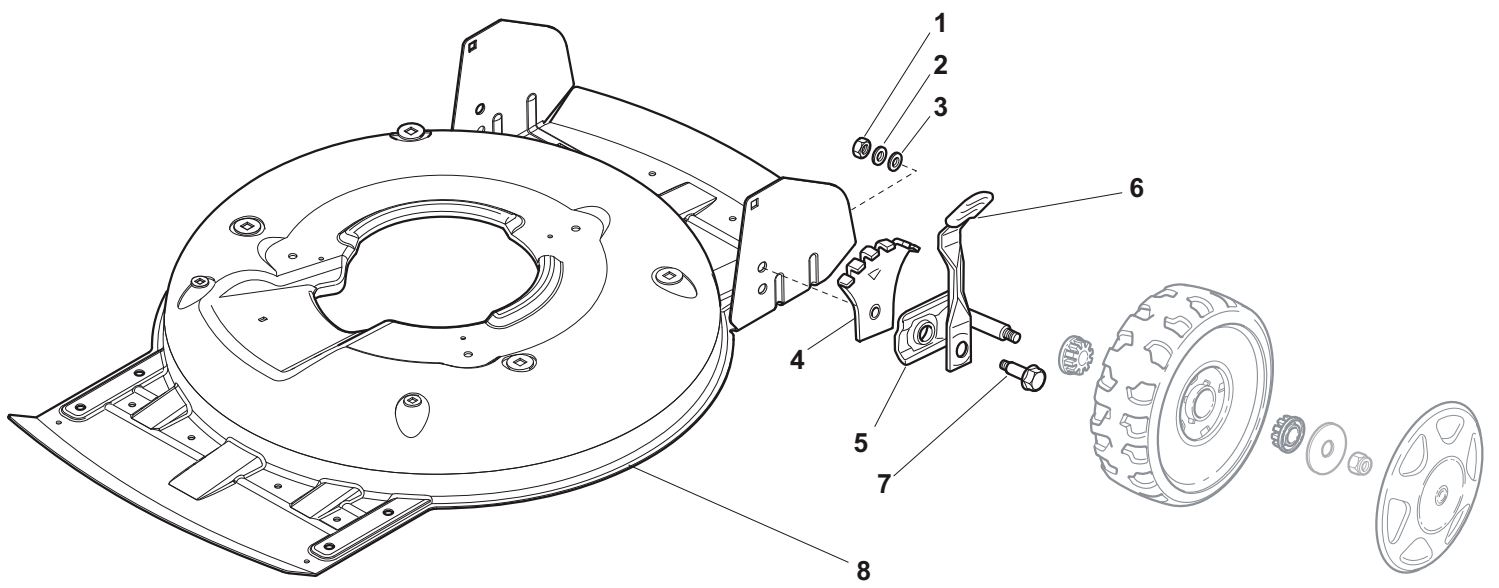

Genuine Spare Parts

www.stiga.com

MULTICLIP EURO 50 B Model Year 2012

- Use GLOBAL GARDEN PRODUCT Genuine Spare Parts specified in the parts list for repair and/or replacement.
- The contents described in the parts list may change due to improvement.
- The drawings of the spare parts are only indicative and might not represent the part in question exactly.
- The indications "right" - "left" - "front" - "rear" refer to the position of the operator when using the machine.
- When placing orders of parts for repair and/or replacement, make sure that the illustrated parts list is the one applying to the machine's year of manufacture, as shown on the identification plate attached to the machine.

THIS INFORMATION IS NOT INTENDED FOR SALE OR RESALE, AND THIS NOTICE MUST REMAIN ON ALL COPIES.

Position	Part No.	Q.Ty	Description
1	12293200/0	4	Nut
2	12583500/0	4	Grower
3	12523070/0	4	Washer
4	22735547/0	4	Sector, Height Adjustment
5	81005084/0	4	Support, Wheel
6	81003286/0	4	Lever, Height Adjustment
7	22519811/0	4	Pin
8	81002907/1	1	Deck Yellow

Position	Part No.	Q.Ty	Description
1	381007522/0	1	Handle, Upper Part
2	22430313/0	1	Guide Spring
3	12521330/0	1	Washer
4	12154510/0	1	Nut
5	118390020/0	1	Fairlead
6	181030069/0	1	Cable, Thread Engine Brake
7	22291050/0	1	Handgrip Black
8	181003300/1	1	Lever, Driving Black
9	322545204/0	1	Fulcrum Pin
10	22041966/0	2	Bush
11	12727783/0	1	Screw
12	12154510/0	1	Nut
13	181005530/0	1	Throttle Cable

Position	Part No.	Q.Ty	Description
1	22110492/0	4	Hub Cap
2	22122200/0	8	Bearing
3	381007390/1	4	Wheel Ø 210
4	12521350/0	4	Washer
5	12155000/0	4	Nut
6	12530150/0	2	Elastic Washer

Position	Part No.	Q.Ty	Description
1	22463012/2	1	Hub, Crankshaft Ø 22.2
2	81004146/0	1	Blade Standard
3	22160400/0	1	Elastic Washer
4	12523080/0	1	Washer
5	12735698/0	1	Screw
6	12139100/0	1	Feather, Crankshaft Ø 22.2
7	12792611/0	3	Screw
8	12523060/0	6	Washer
9	322207219/1	1	Flange
10	12293201/0	3	Nut
11	112735108/1	3	Screw