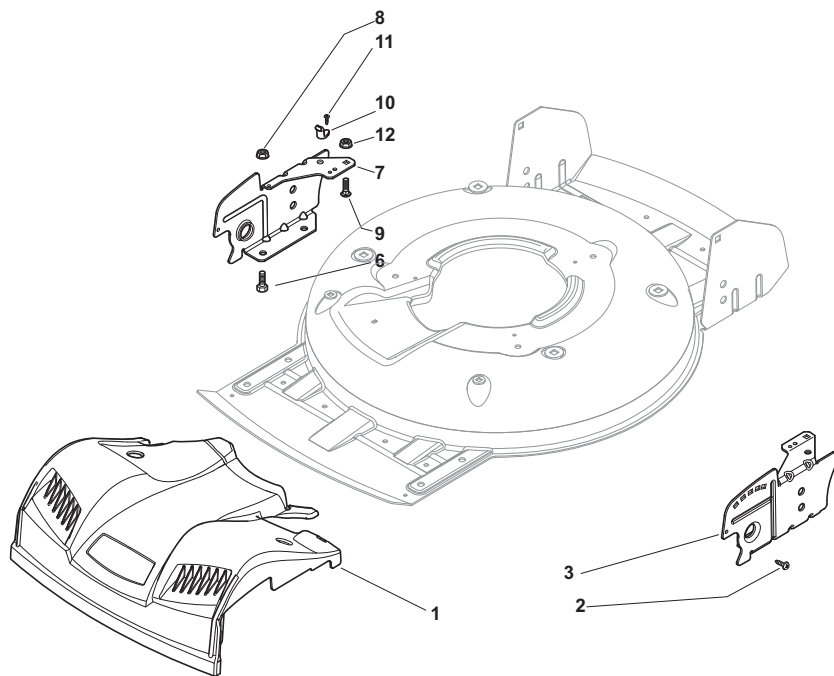

THIS INFORMATION IS NOT INTENDED FOR SALE OR RESALE, AND THIS NOTICE MUST REMAIN ON ALL COPIES.

Position	Part No.	Q.Ty	Description
1	12293200/0	4	Nut
2	12583500/0	4	Grower
3	12523070/0	4	Washer
4	22735547/0	4	Sector, Height Adjustment
5	81005084/0	4	Support, Wheel
6	81003286/0	4	Lever, Height Adjustment
7	22519811/0	4	Pin
8	81002907/1	1	Deck Yellow

Position	Part No.	Q.Ty	Description
4	12728530/0	3	Screw
5	22060220/0	1	Protection

Position	Part No.	Q.Ty	Description
1	81006667/0	1	Handle, Lower Part
2	18566110/0	2	Cap
3	12818900/0	4	Screw
4	12155000/0	4	Nut
5	18203854/0	4	Protection
7	12819201/0	2	Screw
8	22680006/1	4	Washer
9	322399804/1	4	Knob
10	12293200/0	4	Nut
11	81006668/0	1	Handle, Middle Part
12	81003801/1	1	Guide Spring
13	12819201/0	1	Screw
14	118390020/0	1	Fairlead

Position	Part No.	Q.Ty	Description
1	381007522/0	1	Handle, Upper Part
2	22430313/0	1	Guide Spring
3	12521330/0	1	Washer
4	12154510/0	1	Nut
5	118390020/0	1	Fairlead
6	181030069/0	1	Cable, Thread Engine Brake
7	22291050/0	1	Handgrip Black
8	181003300/1	1	Lever, Driving Black
9	322545204/0	1	Fulcrum Pin
10	22041966/0	2	Bush
11	12727783/0	1	Screw
12	12154510/0	1	Nut
13	181005530/0	1	Throttle Cable

Position	Part No.	Q.Ty	Description
1	22110492/0	4	Hub Cap
2	22122200/0	8	Bearing
3	381007390/1	4	Wheel Ø 210
4	12521350/0	4	Washer
5	12155000/0	4	Nut
6	12530150/0	2	Elastic Washer

Position	Part No.	Q.Ty	Description
1	22463012/2	1	Hub, Crankshaft Ø 22.2
2	81004146/0	1	Blade Standard
3	22160400/0	1	Elastic Washer
4	12523080/0	1	Washer
5	12735698/0	1	Screw
6	12139100/0	1	Feather, Crankshaft Ø 22.2
7	12792611/0	3	Screw
8	12523060/0	6	Washer
9	322207219/1	1	Flange
10	12293201/0	3	Nut
11	112735108/1	3	Screw