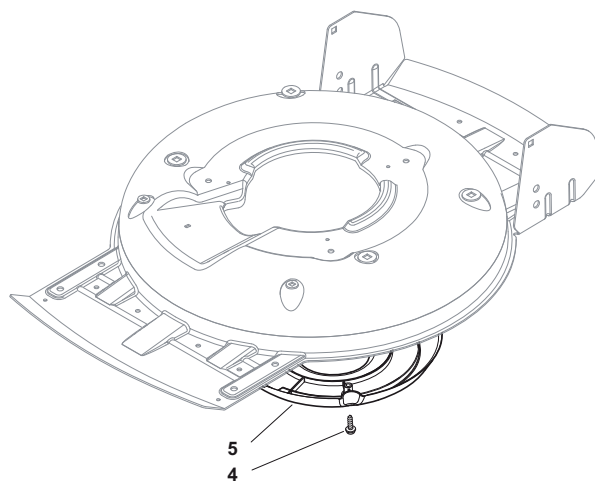

THIS INFORMATION IS NOT INTENDED FOR SALE OR RESALE, AND THIS NOTICE MUST REMAIN ON ALL COPIES.

Position	Part No.	Q.Ty	Description
1	12293200/0	4	Nut
2	12583500/0	4	Grower
3	12523070/0	4	Washer
4	22735547/0	4	Sector, Height Adjustment
5	81005084/0	4	Support, Wheel
6	81003286/0	4	Lever, Height Adjustment
7	22519811/0	4	Pin
8	81002907/1	1	Deck Yellow

Position	Part No.	Q.Ty	Description
1	322226133/0	1	Mask, Black
2	12728523/0	2	Screw
3	22778421/0	1	Bracket, L
6	12792611/0	4	Screw
7	22778419/0	1	Bracket, R
8	12293201/0	4	Nut
9	12815200/0	2	Screw
10	22020400/0	2	Fairlead
11	12728523/0	2	Screw
12	12292102/0	2	Nut

Position	Part No.	Q.Ty	Description
4	12728530/0	3	Screw
5	22060220/0	1	Protection

Position	Part No.	Q.Ty	Description
1	81006667/0	1	Handle, Lower Part
2	18566110/0	2	Cap
3	12818900/0	4	Screw
4	12155000/0	4	Nut
5	18203854/0	4	Protection
7	12819201/0	2	Screw
8	22680006/1	4	Washer
9	322399804/1	4	Knob
10	12293200/0	4	Nut
11	81006668/0	1	Handle, Middle Part
12	81003801/1	1	Guide Spring
13	12819201/0	1	Screw
14	118390020/0	1	Fairlead

Position	Part No.	Q.Ty	Description
1	381007522/0	1	Handle, Upper Part
2	22430313/0	1	Guide Spring
3	12521330/0	1	Washer
4	12154510/0	1	Nut
5	118390020/0	1	Fairlead
6	181030069/0	1	Cable, Thread Engine Brake
7	22291050/0	1	Handgrip Black
8	181003300/1	1	Lever, Driving Black
9	322545204/0	1	Fulcrum Pin
10	22041966/0	2	Bush
11	12727783/0	1	Screw
12	12154510/0	1	Nut
13	181005530/0	1	Throttle Cable