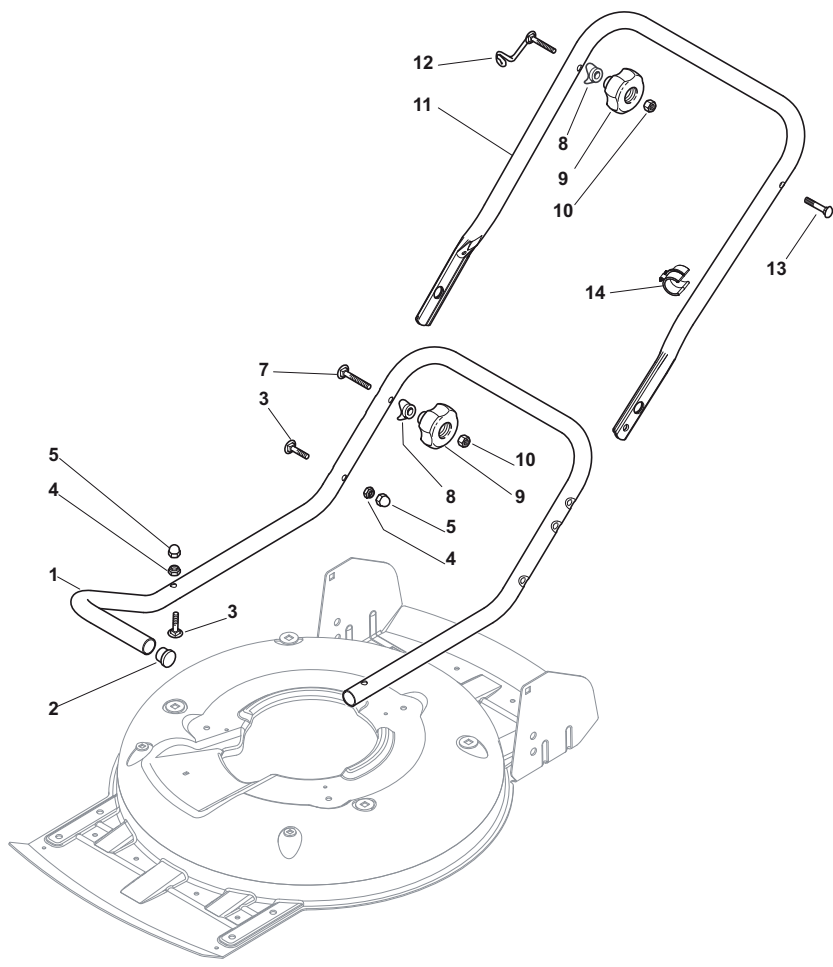

THIS INFORMATION IS NOT INTENDED FOR SALE OR RESALE, AND THIS NOTICE MUST REMAIN ON ALL COPIES.

Position	Part No.	Q.Ty	Description
1	12293200/0	4	Nut
2	12583500/0	4	Grower
3	12523070/0	4	Washer
4	22735547/0	4	Sector, Height Adjustment
5	81005084/0	4	Support, Wheel
6	81003286/0	4	Lever, Height Adjustment
7	22519811/0	4	Pin
8	81002907/1	1	Deck Yellow

Position	Part No.	Q.Ty	Description
4	12728530/0	3	Screw
5	22060220/0	1	Protection

Position	Part No.	Q.Ty	Description
1	81006667/0	1	Handle, Lower Part
2	18566110/0	2	Cap
3	12818900/0	4	Screw
4	12155000/0	4	Nut
5	18203854/0	4	Protection
7	12819201/0	2	Screw
8	22680006/1	4	Washer
9	322399804/1	4	Knob
10	12293200/0	4	Nut
11	81006668/0	1	Handle, Middle Part
12	81003801/1	1	Guide Spring
13	12819201/0	1	Screw
14	118390020/0	1	Fairlead

Position	Part No.	Q.Ty	Description
1	381007522/0	1	Handle, Upper Part
2	22430313/0	1	Guide Spring
3	12521330/0	1	Washer
4	12154510/0	1	Nut
5	118390020/0	1	Fairlead
6	181030069/0	1	Cable, Thread Engine Brake
7	22291050/0	1	Handgrip Black
8	181003300/1	1	Lever, Driving Black
9	322545204/0	1	Fulcrum Pin
10	22041966/0	2	Bush
11	12727783/0	1	Screw
12	12154510/0	1	Nut
13	181005530/0	1	Throttle Cable

Position	Part No.	Q.Ty	Description
1	22110492/0	4	Hub Cap
2	22122200/0	8	Bearing
3	381007390/1	4	Wheel Ø 210
4	12521350/0	4	Washer
5	12155000/0	4	Nut
6	12530150/0	2	Elastic Washer

Position	Part No.	Q.Ty	Description
1	22463012/2	1	Hub, Crankshaft Ø 22.2
2	81004146/0	1	Blade Standard
3	22160400/0	1	Elastic Washer
4	12523080/0	1	Washer
5	12735698/0	1	Screw
6	12139100/0	1	Feather, Crankshaft Ø 22.2
7	12792611/0	3	Screw
8	12523060/0	6	Washer
9	322207219/1	1	Flange
10	12293201/0	3	Nut
11	112735108/1	3	Screw