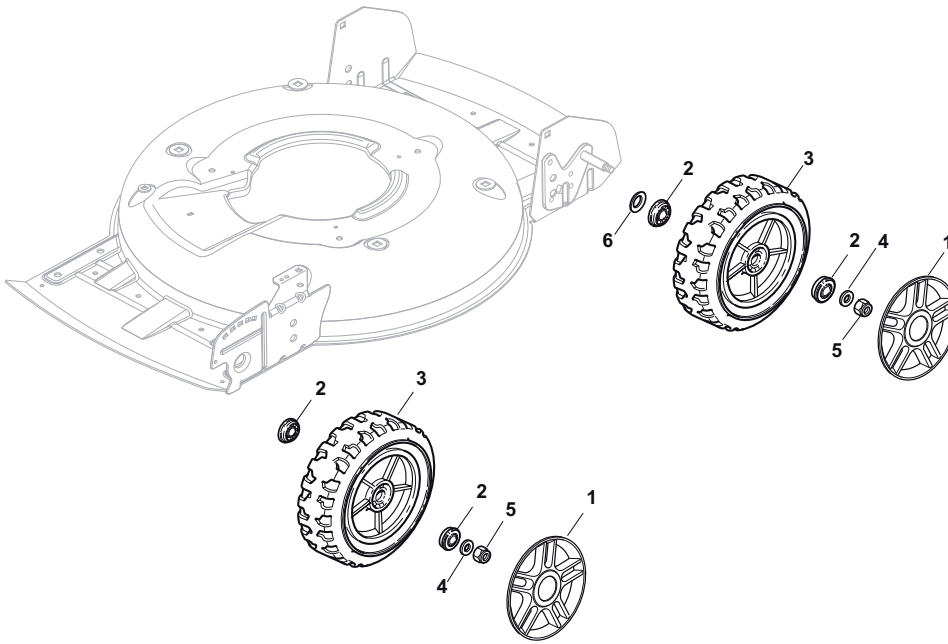

Position	Part No.	Q.Ty	Description
1	322226133/0	1	Mask, Black
2	12728523/0	2	Screw
3	22778421/0	1	Bracket, L
6	12792611/0	4	Screw
7	22778419/0	1	Bracket, R
8	12293201/0	4	Nut
9	12815200/0	2	Screw
10	22020400/0	2	Fairlead
11	12728523/0	2	Screw
12	12292102/0	2	Nut

Position	Part No.	Q.Ty	Description
4	12728530/0	3	Screw
5	22060220/0	1	Protection

Position	Part No.	Q.Ty	Description
1	81006667/0	1	Handle, Lower Part
2	18566110/0	2	Cap
3	12818900/0	4	Screw
4	12155000/0	4	Nut
5	18203854/0	4	Protection
7	12819201/0	2	Screw
8	22680006/1	4	Washer
9	322399804/1	4	Knob
10	12293200/0	4	Nut
11	81006668/0	1	Handle, Middle Part
12	81003801/1	1	Guide Spring
13	12819201/0	1	Screw
14	118390020/0	1	Fairlead

Position	Part No.	Q.Ty	Description
1	381007522/0	1	Handle, Upper Part
2	22430313/0	1	Guide Spring
3	12521330/0	1	Washer
4	12154510/0	1	Nut
5	118390020/0	1	Fairlead
6	181030069/0	1	Cable, Thread Engine Brake
7	22291050/0	1	Handgrip Black
8	181003300/1	1	Lever, Driving Black
9	322545204/0	1	Fulcrum Pin
10	22041966/0	2	Bush
11	12727783/0	1	Screw
12	12154510/0	1	Nut
13	181005530/0	1	Throttle Cable

Position	Part No.	Q.Ty	Description
1	22110492/0	4	Hub Cap
2	22122200/0	8	Bearing
3	381007390/1	4	Wheel Ø 210
4	12521350/0	4	Washer
5	12155000/0	4	Nut
6	12530150/0	2	Elastic Washer

Position	Part No.	Q.Ty	Description
1	22463012/2	1	Hub, Crankshaft Ø 22.2
2	81004146/0	1	Blade Standard
3	22160400/0	1	Elastic Washer
4	12523080/0	1	Washer
5	12735698/0	1	Screw
6	12139100/0	1	Feather, Crankshaft Ø 22.2
7	12792611/0	3	Screw
8	12523060/0	6	Washer
9	322207219/1	1	Flange
10	12293201/0	3	Nut
11	112735108/1	3	Screw