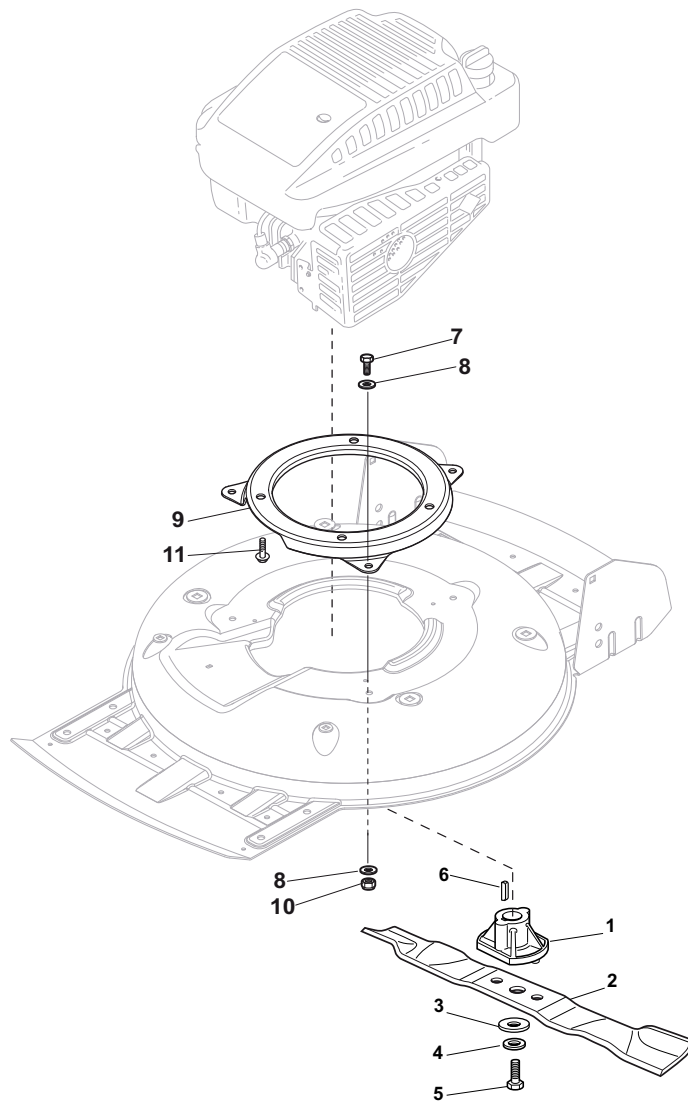

Position	Part No.	Q.Ty	Description
1	322226133/0	1	Mask, Black
2	12728523/0	2	Screw
3	22778421/0	1	Bracket, L
6	12792611/0	4	Screw
7	22778419/0	1	Bracket, R
8	12293201/0	4	Nut
9	12815200/0	2	Screw
10	22020400/0	2	Fairlead
11	12728523/0	2	Screw
12	12292102/0	2	Nut

Position	Part No.	Q.Ty	Description
4	12728530/0	3	Screw
5	22060220/0	1	Protection

Position	Part No.	Q.Ty	Description
1	81006667/0	1	Handle, Lower Part
2	18566110/0	2	Cap
3	12818900/0	4	Screw
4	12155000/0	4	Nut
5	18203854/0	4	Protection
7	12819201/0	2	Screw
8	22680006/1	4	Washer
9	322399804/1	4	Knob
10	12293200/0	4	Nut
11	81006668/0	1	Handle, Middle Part
12	81003801/1	1	Guide Spring
13	12819201/0	1	Screw
14	118390020/0	1	Fairlead

Position	Part No.	Q.Ty	Description
1	381007522/0	1	Handle, Upper Part
2	22430313/0	1	Guide Spring
3	12521330/0	1	Washer
4	12154510/0	1	Nut
5	118390020/0	1	Fairlead
6	181030069/0	1	Cable, Thread Engine Brake
7	22291050/0	1	Handgrip Black
8	181003300/1	1	Lever, Driving Black
9	322545204/0	1	Fulcrum Pin
10	22041966/0	2	Bush
11	12727783/0	1	Screw
12	12154510/0	1	Nut
13	181005530/0	1	Throttle Cable

Position	Part No.	Q.Ty	Description
1	22110492/0	4	Hub Cap
2	22122200/0	8	Bearing
3	381007390/1	4	Wheel Ø 210
4	12521350/0	4	Washer
5	12155000/0	4	Nut
6	12530150/0	2	Elastic Washer

Position	Part No.	Q.Ty	Description
1	22463012/2	1	Hub, Crankshaft Ø 22.2
2	81004146/0	1	Blade Standard
3	22160400/0	1	Elastic Washer
4	12523080/0	1	Washer
5	12735698/0	1	Screw
6	12139100/0	1	Feather, Crankshaft Ø 22.2
7	12792611/0	3	Screw
8	12523060/0	6	Washer
9	322207219/1	1	Flange
10	12293201/0	3	Nut
11	112735108/1	3	Screw